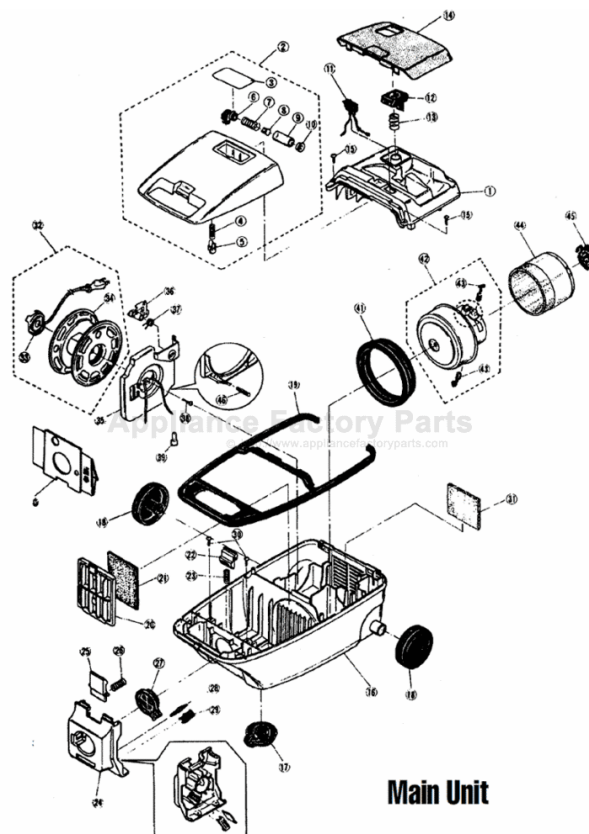

[Find Your PANASONIC Vacuum Cleaner Parts - Select From 605 Models](#)

----- Manual continues below -----