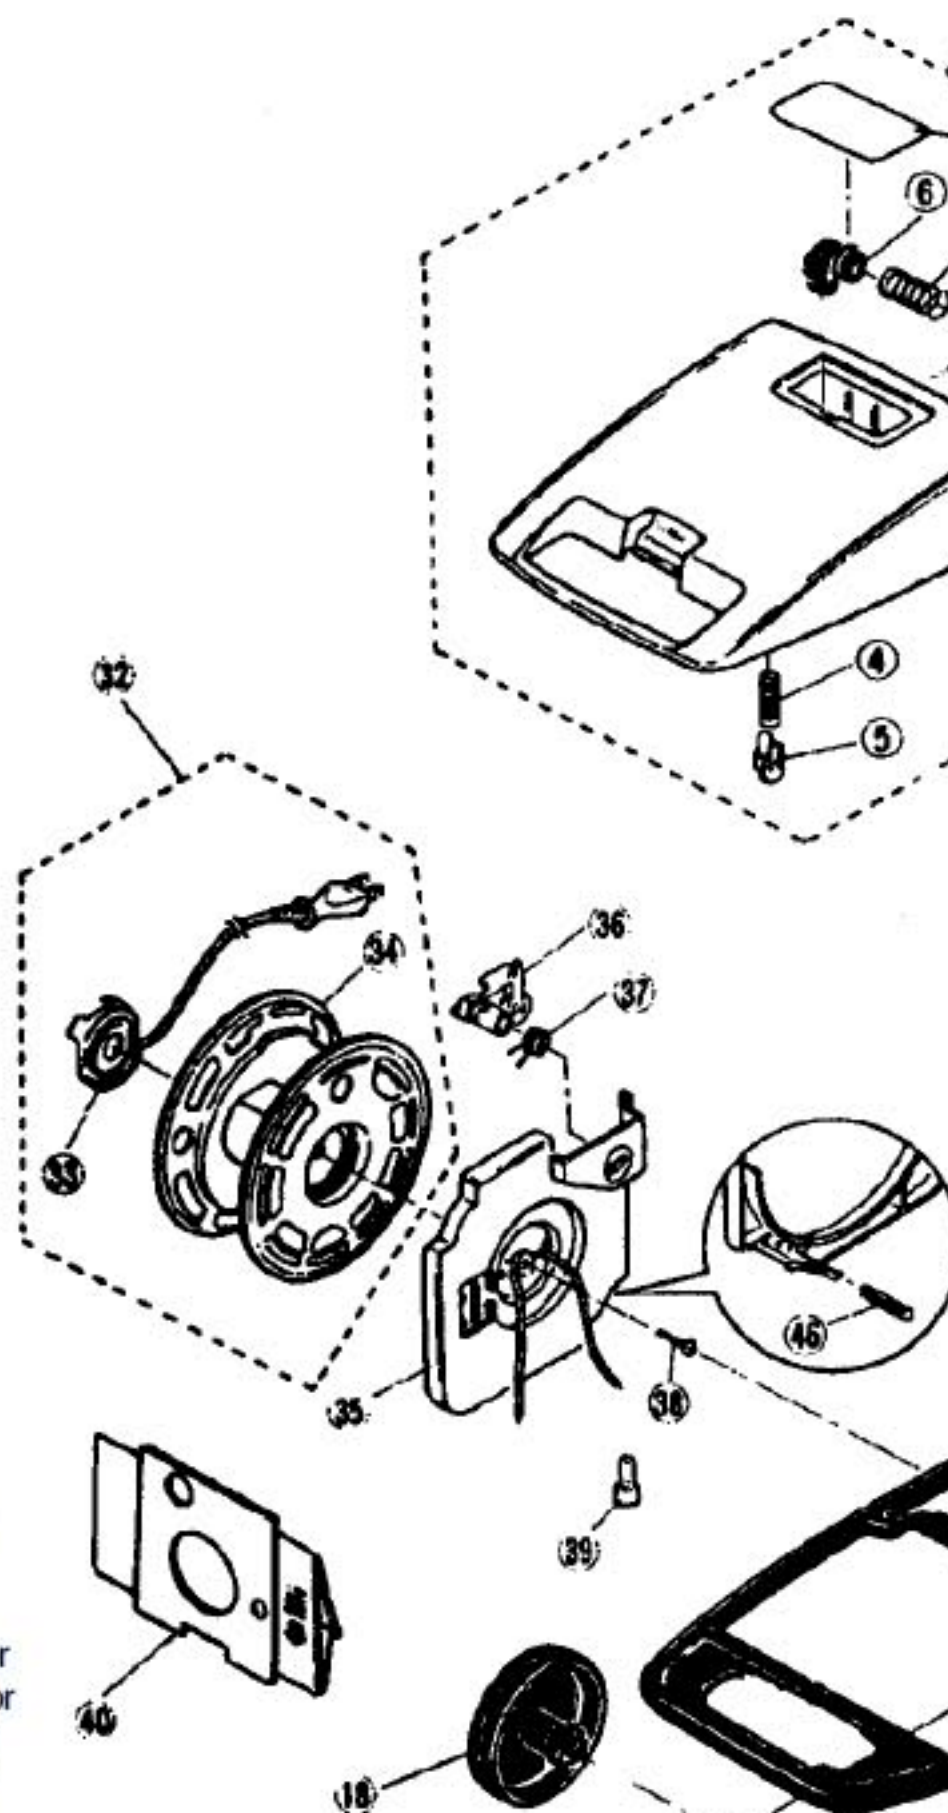

----- Manual continues below -----

PANASONIC

Models: MC-7080

Main Unit

- 1 P-0205 Upper Body
- 2 P-609 Dust Cover
- 3 P-1102 Ornamental Plate
- 4 N/A Upward Spring
- 5 P-3802 Upward Cap
- 6 P-1620 Elbow, air protector
- 7 P-0420 Spring, air protector
- 8 P-0371 Lead, air protector
- 9 P-159 Pipe, air protector
- 10 P-0371 Lead, air protector

PANASONIC

Models: MC-7080, MC-7190

Attachments