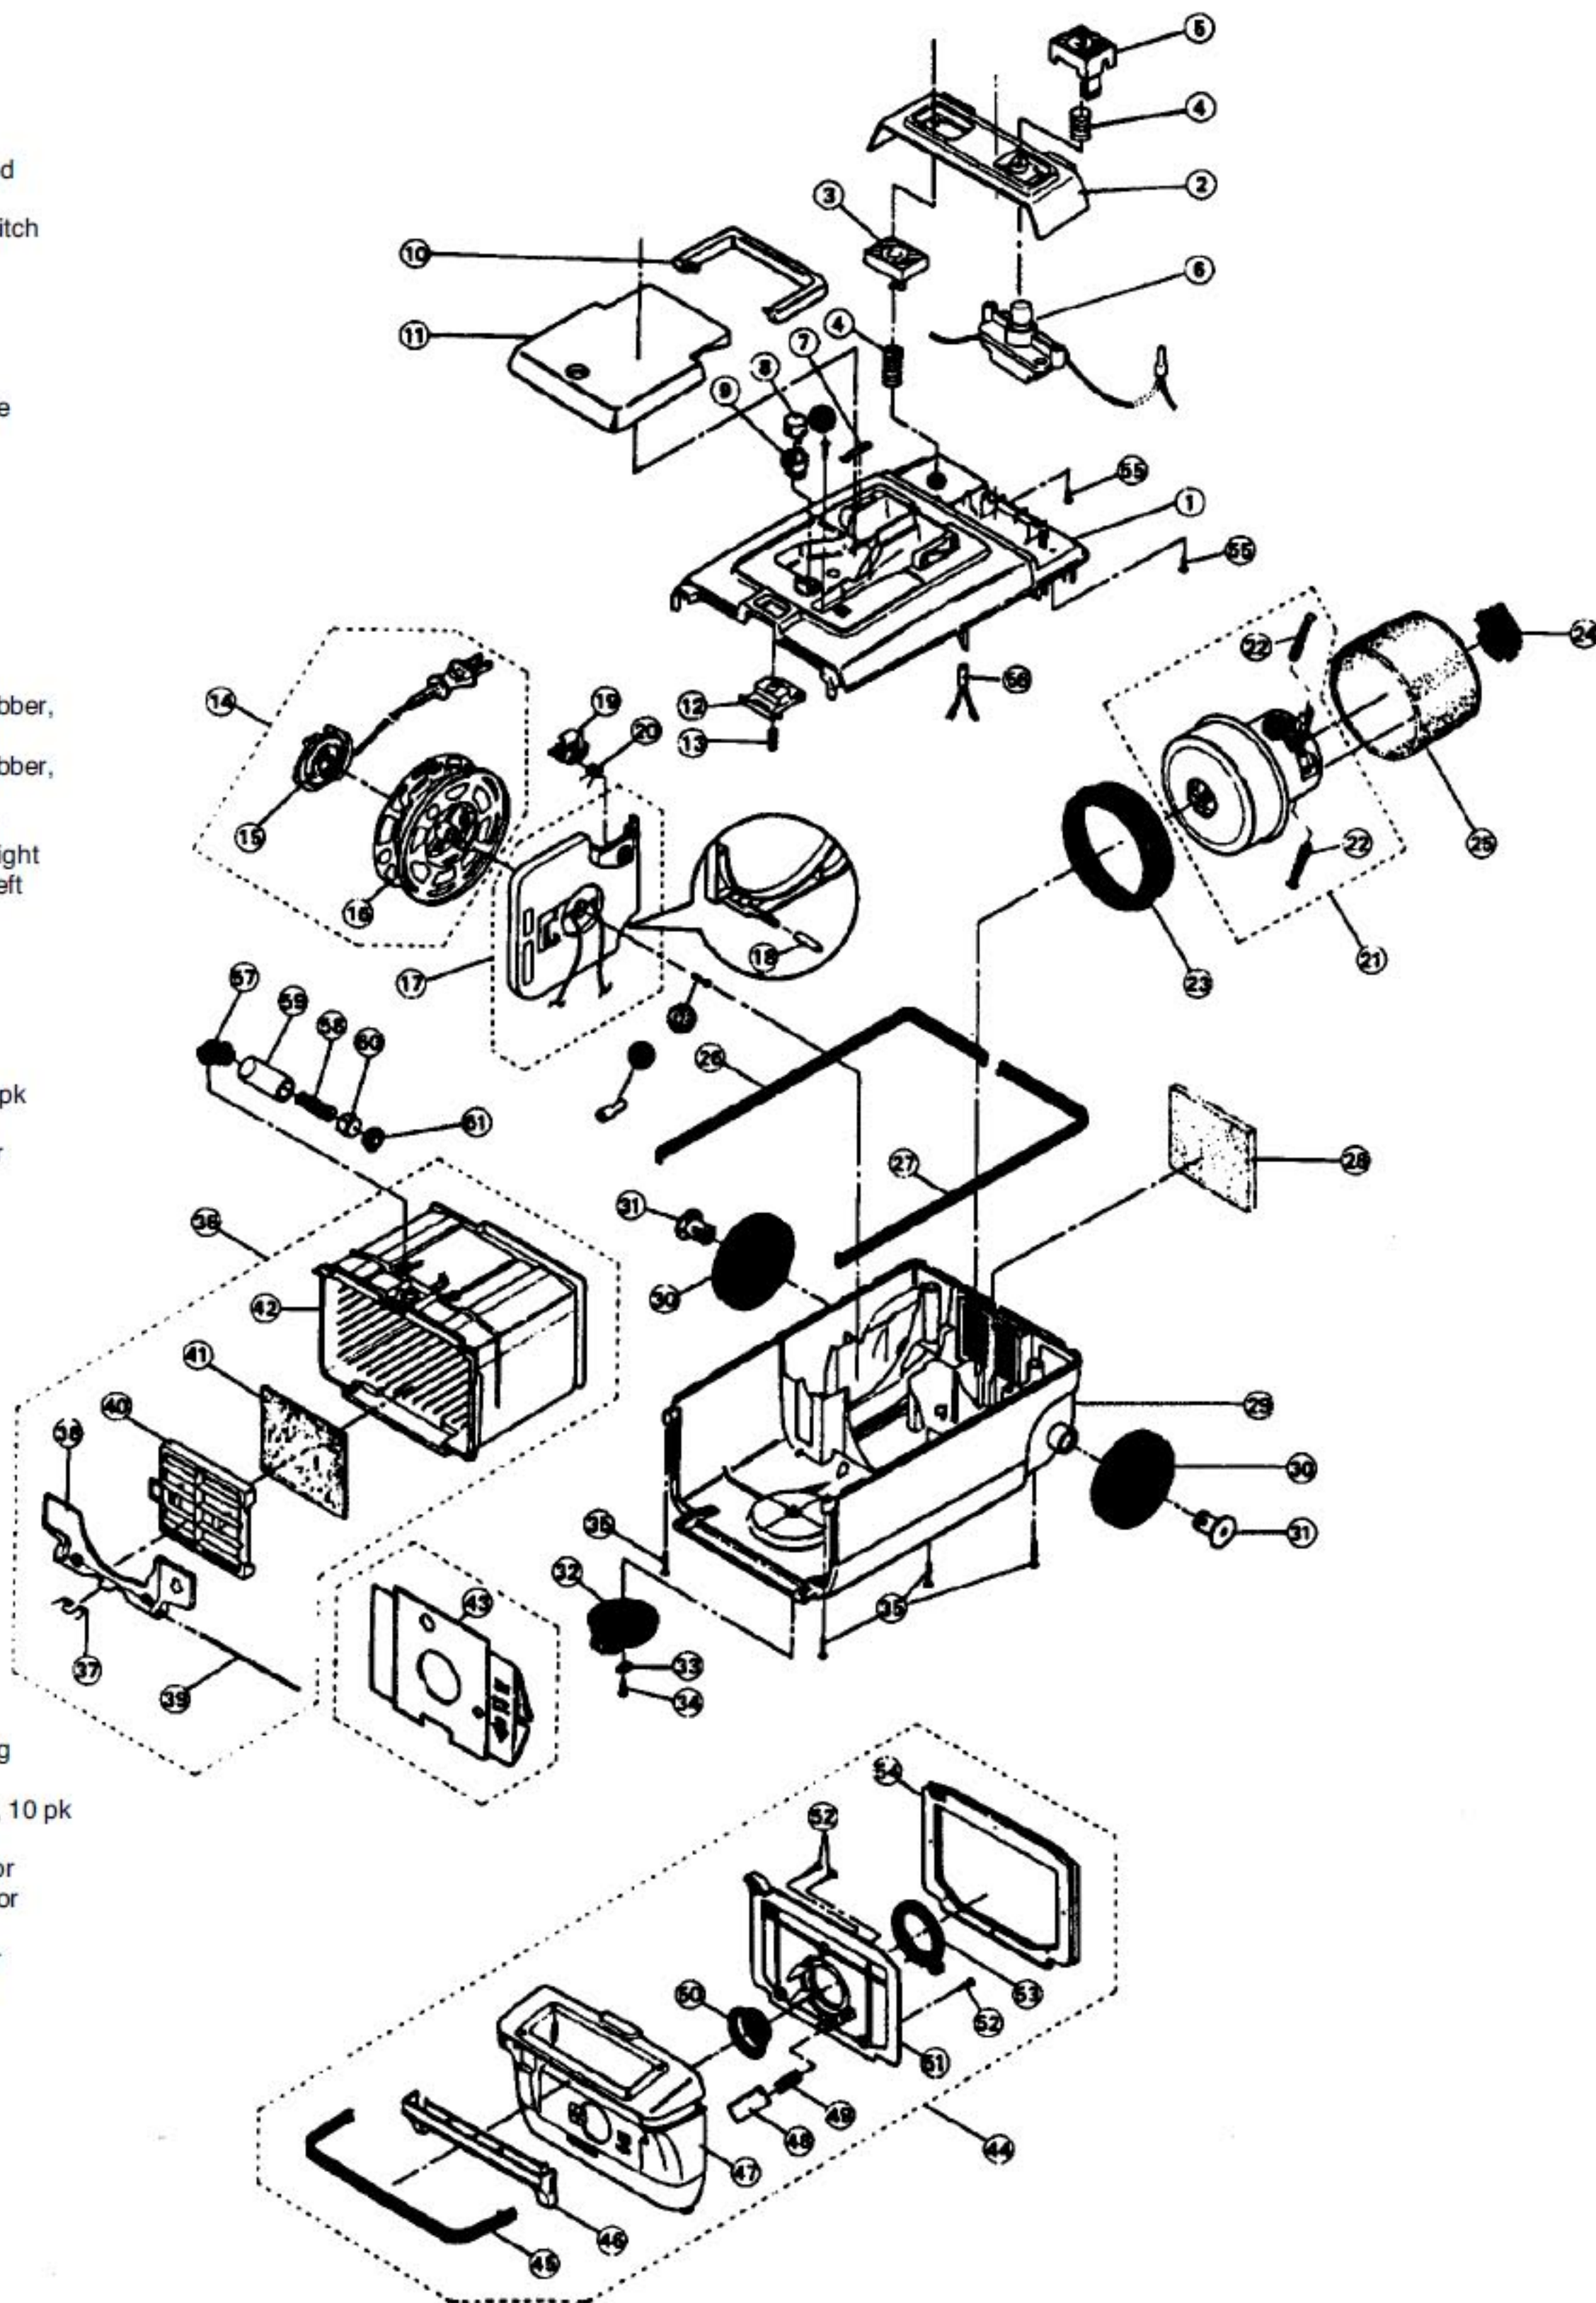

Models: MC-7190

Main Unit

- 1 P-0204 Upper Body
- 2 P-2402 Cover, rear
- 3 P-4600 Button, cord rewind
- 4 P-7100 Coil Spring
- 5 P-0500 Button, on / off switch
- 6 N/A Switch, on / off
- 7 P-2403 Leaf Spring
- 8 P-1300 Storage Button
- 9 P-1100 Holder, button
- 10 P-0108 Handle
- 11 P-740 Cover, tool storage
- 12 P-0109 Button, release
- 13 N/A Coil Spring
- 14 P-9902 Cord Reel
- 15 P-9851 Power Cord
- 17 P-9600 Body Partition
- 18 P-1478 Cord Guide
- 19 P-9403 Brake Lever
- 21 P-9202 Motor
- 22 P-272 Carbon Brush
- 23 P-0251 Motor Support Rubber, front
- 24 P-12493 Motor Support Rubber, rear
- 25 P-99300 Noise Suppressor
- 26 P-3500 Furniture Guard, right
- 27 P-3405 Furniture Guard, left
- 28 P-0252 Filter, rear
- 29 P-0305 Body, lower
- 30 P-0112 Wheel
- 31 P-0550 Cap, wheel
- 32 P-9503 Caster
- 33 P-2601 Washer, caster
- 34 P-416 Screw, caster, 10 pk
- 36 P-8804 Expander
- 37 P-3801 Spring, bag holder
- 38 P-1400 Bag Holder
- 39 P-3300 Shaft, holder
- 40 P-3121 Frame, filter
- 41 P-3002 Filter
- 42 P-1802 Expander
- 43 P-933 Paper Bag, 3 pack
- 44 P-9903 Lid
- 45 P-1008 Furniture Guard
- 46 P-6402 Grip
- 47 N/A Lid
- 48 P-195 Packing Blade
- 49 P-4340 Alarm
- 50 P-5050 Valve Grommet
- 51 P-0801 Lid Cover
- 52 P-413 Screw
- 53 P-6403 Suction Inlet Fitting
- 54 P-3900 Lid Packing
- 55 P-416 Screw, rear cover, 10 pk
- 56 P-002100 Thermo Protector
- 57 P-1600 Elbow, air protector
- 58 P-4105 Spring, air protector
- 59 P-159 Pipe, air protector
- 60 P-0371 Lead, air protector
- 61 P-177 Cap, air protector

Models: MC-7080, MC-7190

Attachments

1 P-9420 Hose Assembly
 3 P-9802 Wand, curved
 4 P-12353 Suction Regulator
 5 P-2404 Hose Supporter
 6 P-0212 Connection Wand
 7 P-0329 Spring
 8 P-1039 Connection Button
 9 P-1730 Cover, button