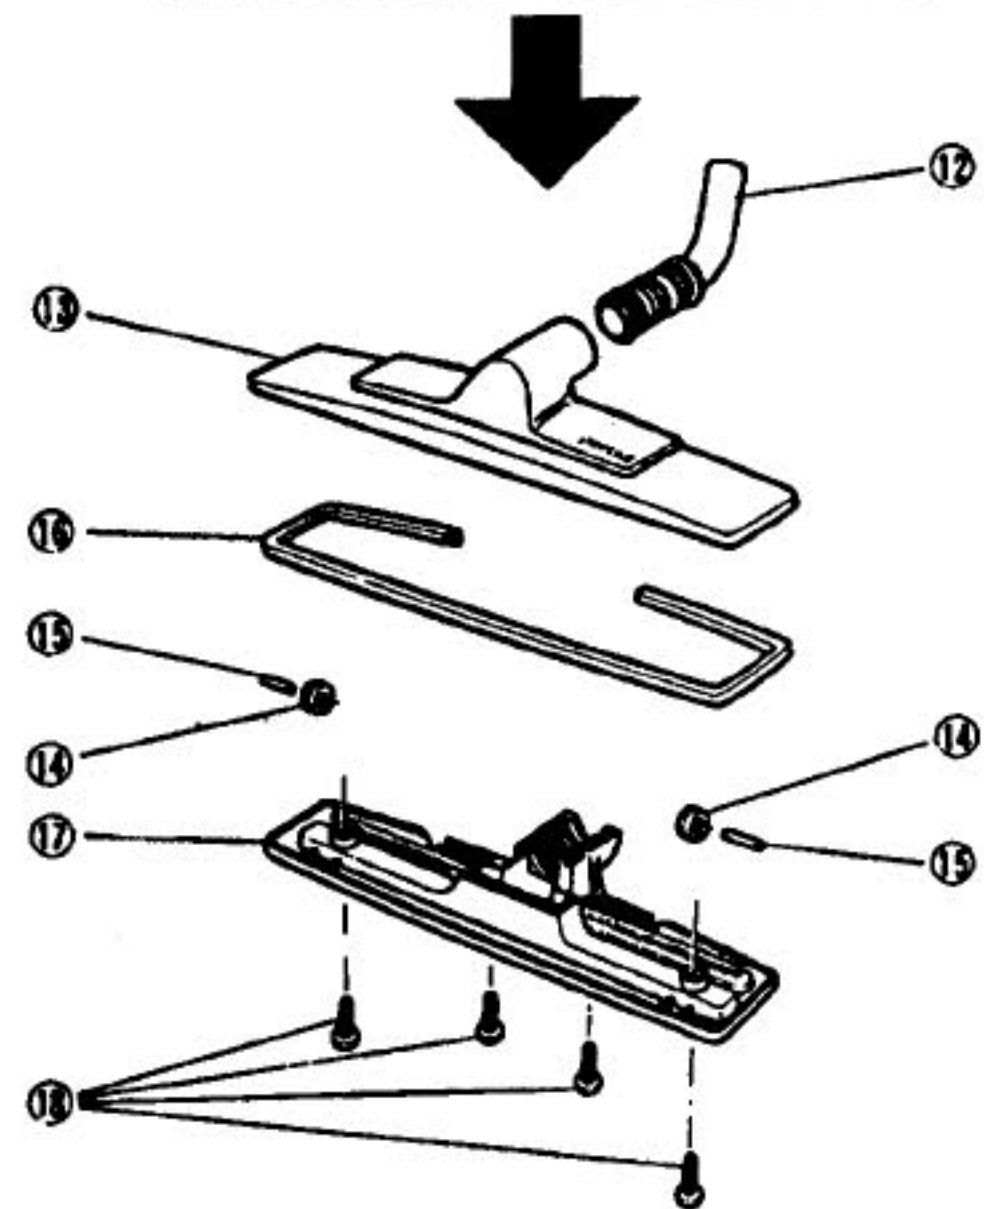

Models: MC-7190

Main Unit

- 1 P-0204 Upper Body
- 2 P-2402 Cover, rear
- 3 P-4600 Button, cord rewind
- 4 P-7100 Coil Spring
- 5 P-0500 Button, on / off switch
- 6 N/A Switch, on / off
- 7 P-2403 Leaf Spring
- 8 P-1300 Storage Button
- 9 P-1100 Holder, button
- 10 P-0108 Handle
- 11 P-740 Cover, tool storage
- 12 P-0109 Button, release
- 13 N/A Coil Spring
- 14 P-9902 Cord Reel
- 15 P-9851 Power Cord
- 17 P-9600 Body Partition
- 18 P-1478 Cord Guide
- 19 P-9403 Brake Lever
- 21 P-9202 Motor
- 22 P-272 Carbon Brush
- 23 P-0251 Motor Support Rubber, front
- 24 P-12493 Motor Support Rubber, rear
- 25 P-99300 Noise Suppressor
- 26 P-3500 Furniture Guard, right
- 27 P-3405 Furniture Guard, left
- 28 P-0252 Filter, rear
- 29 P-0305 Body, lower
- 30 P-0112 Wheel
- 31 P-0550 Cap, wheel
- 32 P-9503 Caster
- 33 P-2601 Washer, caster
- 34 P-416 Screw, caster, 10 pk
- 36 P-8804 Expander
- 37 P-3801 Spring, bag holder
- 38 P-1400 Bag Holder
- 39 P-3300 Shaft, holder
- 40 P-3121 Frame, filter
- 41 P-3002 Filter
- 42 P-1802 Expander
- 43 P-933 Paper Bag, 3 pack
- 44 P-9903 Lid
- 45 P-1008 Furniture Guard
- 46 P-6402 Grip
- 47 N/A Lid
- 48 P-195 Packing Blade
- 49 P-4340 Alarm
- 50 P-5050 Valve Grommet
- 51 P-0801 Lid Cover
- 52 P-413 Screw
- 53 P-6403 Suction Inlet Fitting
- 54 P-3900 Lid Packing
- 55 P-416 Screw, rear cover, 10 pk
- 56 P-002100 Thermo Protector
- 57 P-1600 Elbow, air protector
- 58 P-4105 Spring, air protector
- 59 P-159 Pipe, air protector
- 60 P-0371 Lead, air protector
- 61 P-177 Cap, air protector

Models: MC-7080, MC-7190

Attachments

1 P-9420 Hose Assembly
 3 P-9802 Wand, curved
 4 P-12353 Suction Regulator
 5 P-2404 Hose Supporter
 6 P-0212 Connection Wand
 7 P-0329 Spring
 8 P-1039 Connection Button
 9 P-1730 Cover, button