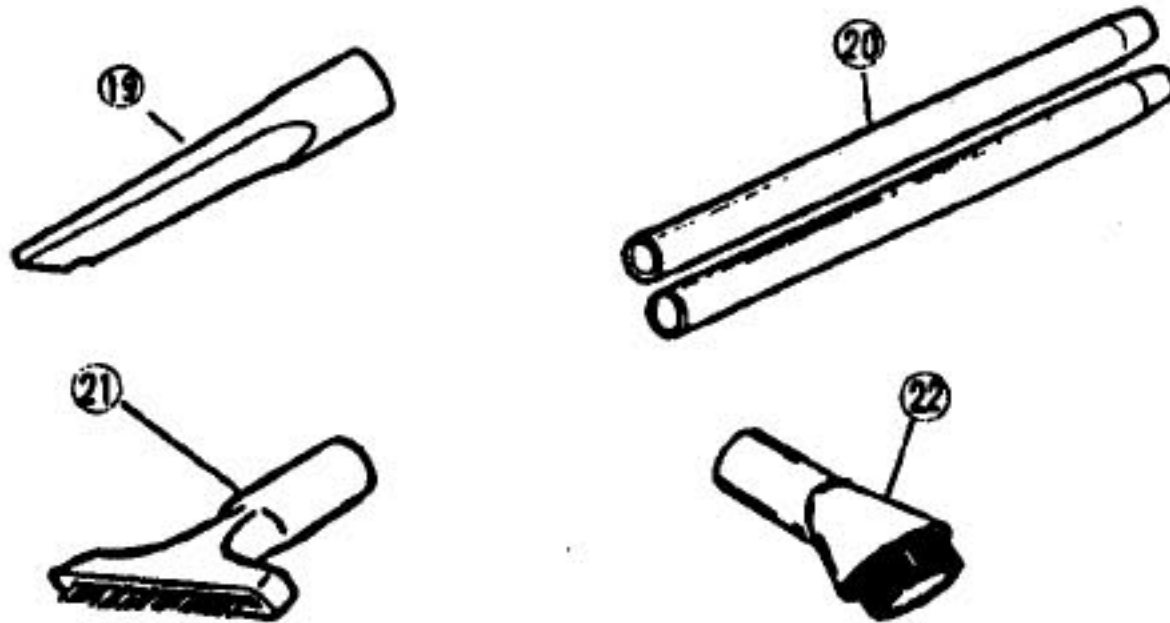

Models: MC-7190

Main Unit

- 1 P-0204 Upper Body
- 2 P-2402 Cover, rear
- 3 P-4600 Button, cord rewind
- 4 P-7100 Coil Spring
- 5 P-0500 Button, on / off switch
- 6 N/A Switch, on / off
- 7 P-2403 Leaf Spring
- 8 P-1300 Storage Button
- 9 P-1100 Holder, button
- 10 P-0108 Handle
- 11 P-740 Cover, tool storage
- 12 P-0109 Button, release
- 13 N/A Coil Spring
- 14 P-9902 Cord Reel
- 15 P-9851 Power Cord
- 17 P-9600 Body Partition
- 18 P-1478 Cord Guide
- 19 P-9403 Brake Lever
- 21 P-9202 Motor
- 22 P-272 Carbon Brush
- 23 P-0251 Motor Support Rubber, front
- 24 P-12493 Motor Support Rubber, rear
- 25 P-99300 Noise Suppressor
- 26 P-3500 Furniture Guard, right
- 27 P-3405 Furniture Guard, left
- 28 P-0252 Filter, rear
- 29 P-0305 Body, lower
- 30 P-0112 Wheel
- 31 P-0550 Cap, wheel
- 32 P-9503 Caster
- 33 P-2601 Washer, caster
- 34 P-416 Screw, caster, 10 pk
- 36 P-8804 Expander
- 37 P-3801 Spring, bag holder
- 38 P-1400 Bag Holder
- 39 P-3300 Shaft, holder
- 40 P-3121 Frame, filter
- 41 P-3002 Filter
- 42 P-1802 Expander
- 43 P-933 Paper Bag, 3 pack
- 44 P-9903 Lid
- 45 P-1008 Furniture Guard
- 46 P-6402 Grip
- 47 N/A Lid
- 48 P-195 Packing Blade
- 49 P-4340 Alarm
- 50 P-5050 Valve Grommet
- 51 P-0801 Lid Cover
- 52 P-413 Screw
- 53 P-6403 Suction Inlet Fitting
- 54 P-3900 Lid Packing
- 55 P-416 Screw, rear cover, 10 pk
- 56 P-002100 Thermo Protector
- 57 P-1600 Elbow, air protector
- 58 P-4105 Spring, air protector
- 59 P-159 Pipe, air protector
- 60 P-0371 Lead, air protector
- 61 P-177 Cap, air protector

Models: MC-7080, MC-7190

Attachments

1 P-9420 Hose Assembly
 3 P-9802 Wand, curved
 4 P-12353 Suction Regulator
 5 P-2404 Hose Supporter
 6 P-0212 Connection Wand
 7 P-0329 Spring
 8 P-1039 Connection Button
 9 P-1730 Cover, button