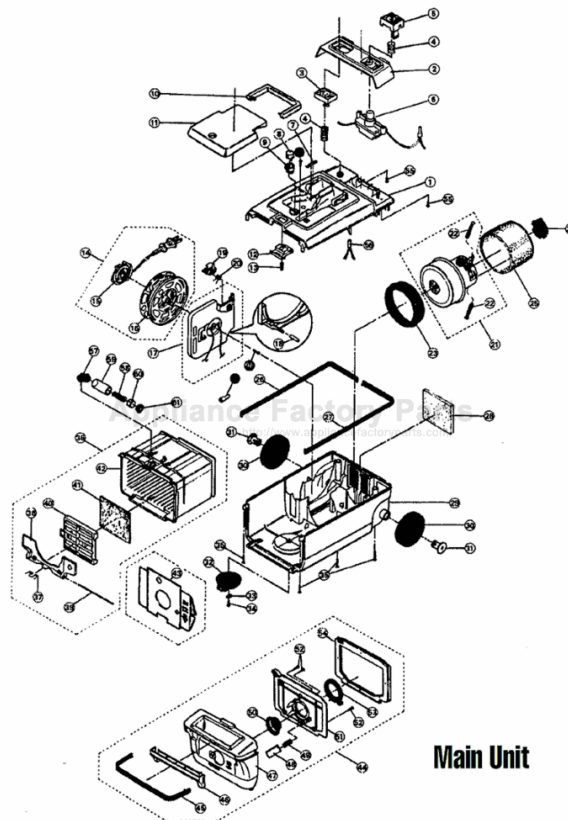

[Find Your PANASONIC Vacuum Cleaner Parts - Select From 605 Models](#)

----- Manual continues below -----