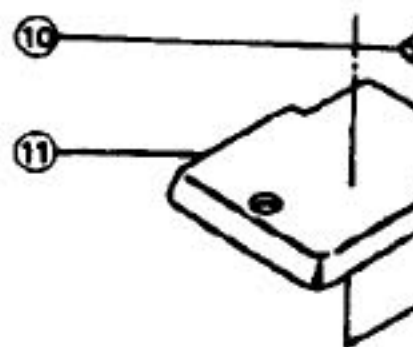

----- Manual continues below -----

PANASONIC

Models: MC-7190

Main Unit

- 1 P-0204 Upper Body
- 2 P-2402 Cover, rear
- 3 P-4600 Button, cord rewind
- 4 P-7100 Coil Spring
- 5 P-0500 Button, on / off switch
- 6 N/A Switch, on / off
- 7 P-2403 Leaf Spring
- 8 P-1300 Storage Button
- 9 P-1100 Holder, button
- 10 P-0108 Handle
- 11 P-740 Cover, tool storage
- 12 P-0109 Button, release
- 13 N/A Coil Spring
- 14 P-9902 Cord Reel
- 15 P-9851 Power Cord
- 17 P-9600 Body Partition
- 18 P-1478 Cord Guide
- 19 P-9403 Brake Lever
- 21 P-9202 Motor
- 22 P-272 Carbon Brush
- 23 P-0251 Motor Support Rubber, front
- 24 P-12493 Motor Support Rubber, rear
- 25 P-99300 Noise Suppressor
- 26 P-3500 Furniture Guard, right
- 27 P-3405 Furniture Guard, left
- 28 P-0252 Filter, rear
- 29 P-0305 Body, lower
- 30 P-0112 Wheel
- 31 P-0550 Cap, wheel
- 32 P-9503 Caster
- 33 P-2601 Washer, caster
- 34 P-416 Screw, caster, 10 pk
- 36 P-8804 Expander
- 37 P-3801 Spring, bag holder
- 38 P-1400 Bag Holder
- 39 P-3300 Shaft, holder
- 40 P-3121 Frame, filter
- 41 P-3002 Filter
- 42 P-1802 Expander
- 43 P-933 Paper Bag, 2 pack