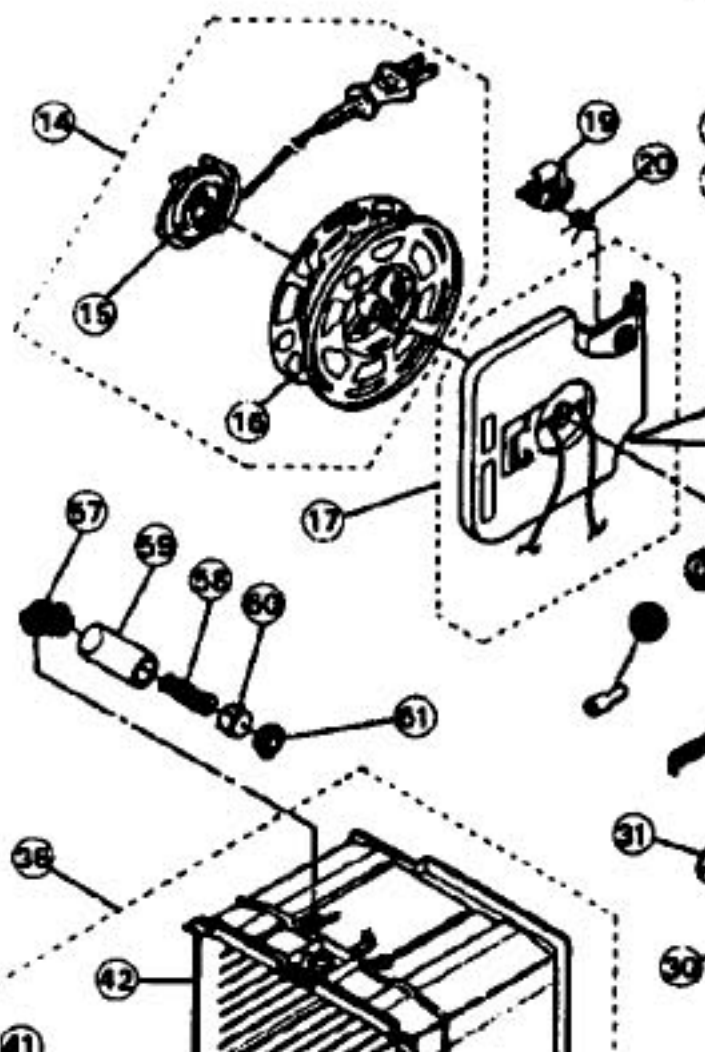

This Owner's Manual is provided and hosted by [Appliance Factory Parts](#).

PANASONIC 7190 Owner's Manual

[Shop genuine replacement parts for PANASONIC 7190](#)

[Find Your PANASONIC Vacuum Cleaner Parts - Select From 605 Models](#)

----- Manual continues below -----

PANASONIC

Models: MC-7190

Main Unit

- 1 P-0204 Upper Body
- 2 P-2402 Cover, rear
- 3 P-4600 Button, cord rewind
- 4 P-7100 Coil Spring
- 5 P-0500 Button, on / off switch
- 6 N/A Switch, on / off
- 7 P-2403 Leaf Spring
- 8 P-1300 Storage Button
- 9 P-1100 Holder, button
- 10 P-0108 Handle
- 11 P-740 Cover, tool storage
- 12 P-0109 Button, release
- 13 N/A Coil Spring
- 14 P-9902 Cord Reel
- 15 P-9851 Power Cord
- 17 P-9600 Body Partition
- 18 P-1478 Cord Guide
- 19 P-9403 Brake Lever
- 21 P-9202 Motor
- 22 P-272 Carbon Brush
- 23 P-0251 Motor Support Rubber, front
- 24 P-12493 Motor Support Rubber, rear
- 25 P-99300 Noise Suppressor
- 26 P-3500 Furniture Guard, right
- 27 P-3405 Furniture Guard, left
- 28 P-0252 Filter, rear
- 29 P-0305 Body, lower
- 30 P-0112 Wheel
- 31 P-0550 Cap, wheel
- 32 P-9503 Caster
- 33 P-2601 Washer, caster
- 34 P-416 Screw, caster, 10 pk
- 36 P-8804 Expander
- 37 P-3801 Spring, bag holder
- 38 P-1400 Bag Holder
- 39 P-3300 Shaft, holder
- 40 P-3121 Frame, filter
- 41 P-3002 Filter
- 42 P-1802 Expander
- 43 P-933 Paper Bag, 2 pack

PANASONIC

Models: MC-7080, MC-7190

Attachments