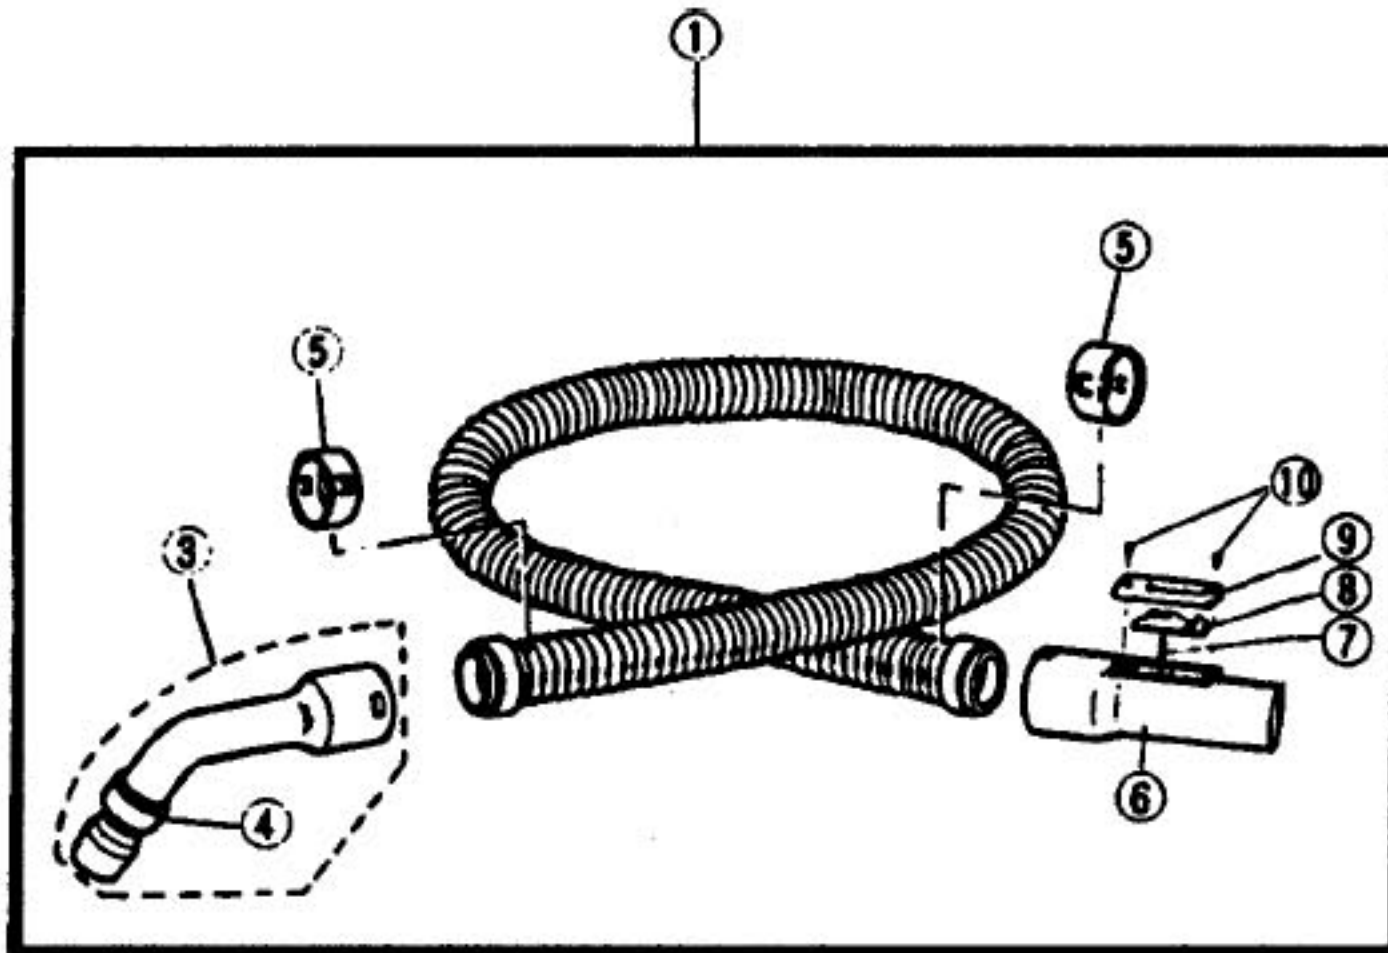

Models: MC-7190

Main Unit

- 1 P-0204 Upper Body
- 2 P-2402 Cover, rear
- 3 P-4600 Button, cord rewind
- 4 P-7100 Coil Spring
- 5 P-0500 Button, on / off switch
- 6 N/A Switch, on / off
- 7 P-2403 Leaf Spring
- 8 P-1300 Storage Button
- 9 P-1100 Holder, button
- 10 P-0108 Handle
- 11 P-740 Cover, tool storage
- 12 P-0109 Button, release
- 13 N/A Coil Spring
- 14 P-9902 Cord Reel
- 15 P-9851 Power Cord
- 17 P-9600 Body Partition
- 18 P-1478 Cord Guide
- 19 P-9403 Brake Lever
- 21 P-9202 Motor
- 22 P-272 Carbon Brush
- 23 P-0251 Motor Support Rubber, front
- 24 P-12493 Motor Support Rubber, rear
- 25 P-99300 Noise Suppressor
- 26 P-3500 Furniture Guard, right
- 27 P-3405 Furniture Guard, left
- 28 P-0252 Filter, rear
- 29 P-0305 Body, lower
- 30 P-0112 Wheel
- 31 P-0550 Cap, wheel
- 32 P-9503 Caster
- 33 P-2601 Washer, caster
- 34 P-416 Screw, caster, 10 pk
- 36 P-8804 Expander
- 37 P-3801 Spring, bag holder
- 38 P-1400 Bag Holder
- 39 P-3300 Shaft, holder
- 40 P-3121 Frame, filter
- 41 P-3002 Filter
- 42 P-1802 Expander
- 43 P-933 Paper Bag, 3 pack
- 44 P-9903 Lid
- 45 P-1008 Furniture Guard
- 46 P-6402 Grip
- 47 N/A Lid
- 48 P-195 Packing Blade
- 49 P-4340 Alarm
- 50 P-5050 Valve Grommet
- 51 P-0801 Lid Cover
- 52 P-413 Screw
- 53 P-6403 Suction Inlet Fitting
- 54 P-3900 Lid Packing
- 55 P-416 Screw, rear cover, 10 pk
- 56 P-002100 Thermo Protector
- 57 P-1600 Elbow, air protector
- 58 P-4105 Spring, air protector
- 59 P-159 Pipe, air protector
- 60 P-0371 Lead, air protector
- 61 P-177 Cap, air protector

Models: MC-7080, MC-7190

Attachments

1 P-9420 Hose Assembly
 3 P-9802 Wand, curved
 4 P-12353 Suction Regulator
 5 P-2404 Hose Supporter
 6 P-0212 Connection Wand
 7 P-0329 Spring
 8 P-1039 Connection Button
 9 P-1730 Cover, button

10 P-31 Screw
 11 P-995 Floor Nozzle Assembly
 12 P-0531 Floor Nozzle Wand
 13 P-025 Floor Nozzle Upper
 14 P-364 Roller, floor nozzle
 15 P-12347 Shaft, floor nozzle
 16 P-0933 Bumper, floor nozzle
 17 P-9731 Floor Nozzle Lower