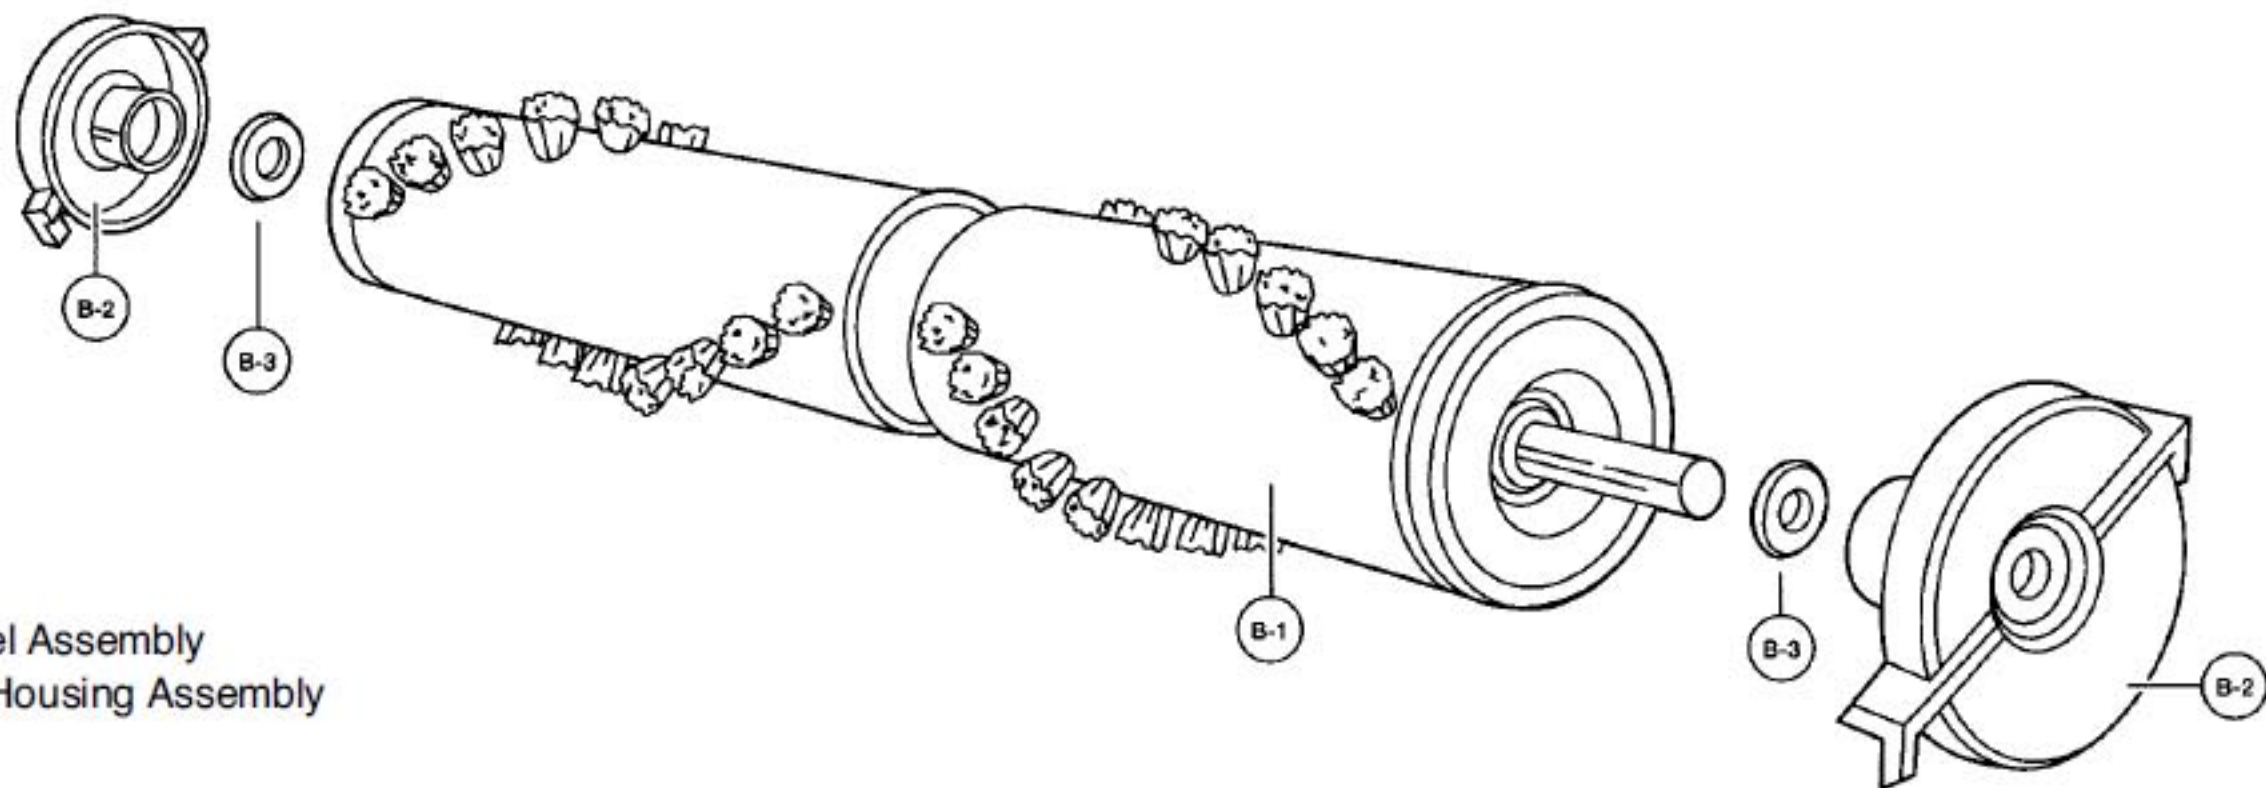

Agitator Assembly

- 1 ..... P-000360 ..... Pin & Dowel Assembly
- 2 ..... P-000361 ..... Bearing & Housing Assembly
- 3 ..... P-0030 ..... Washer