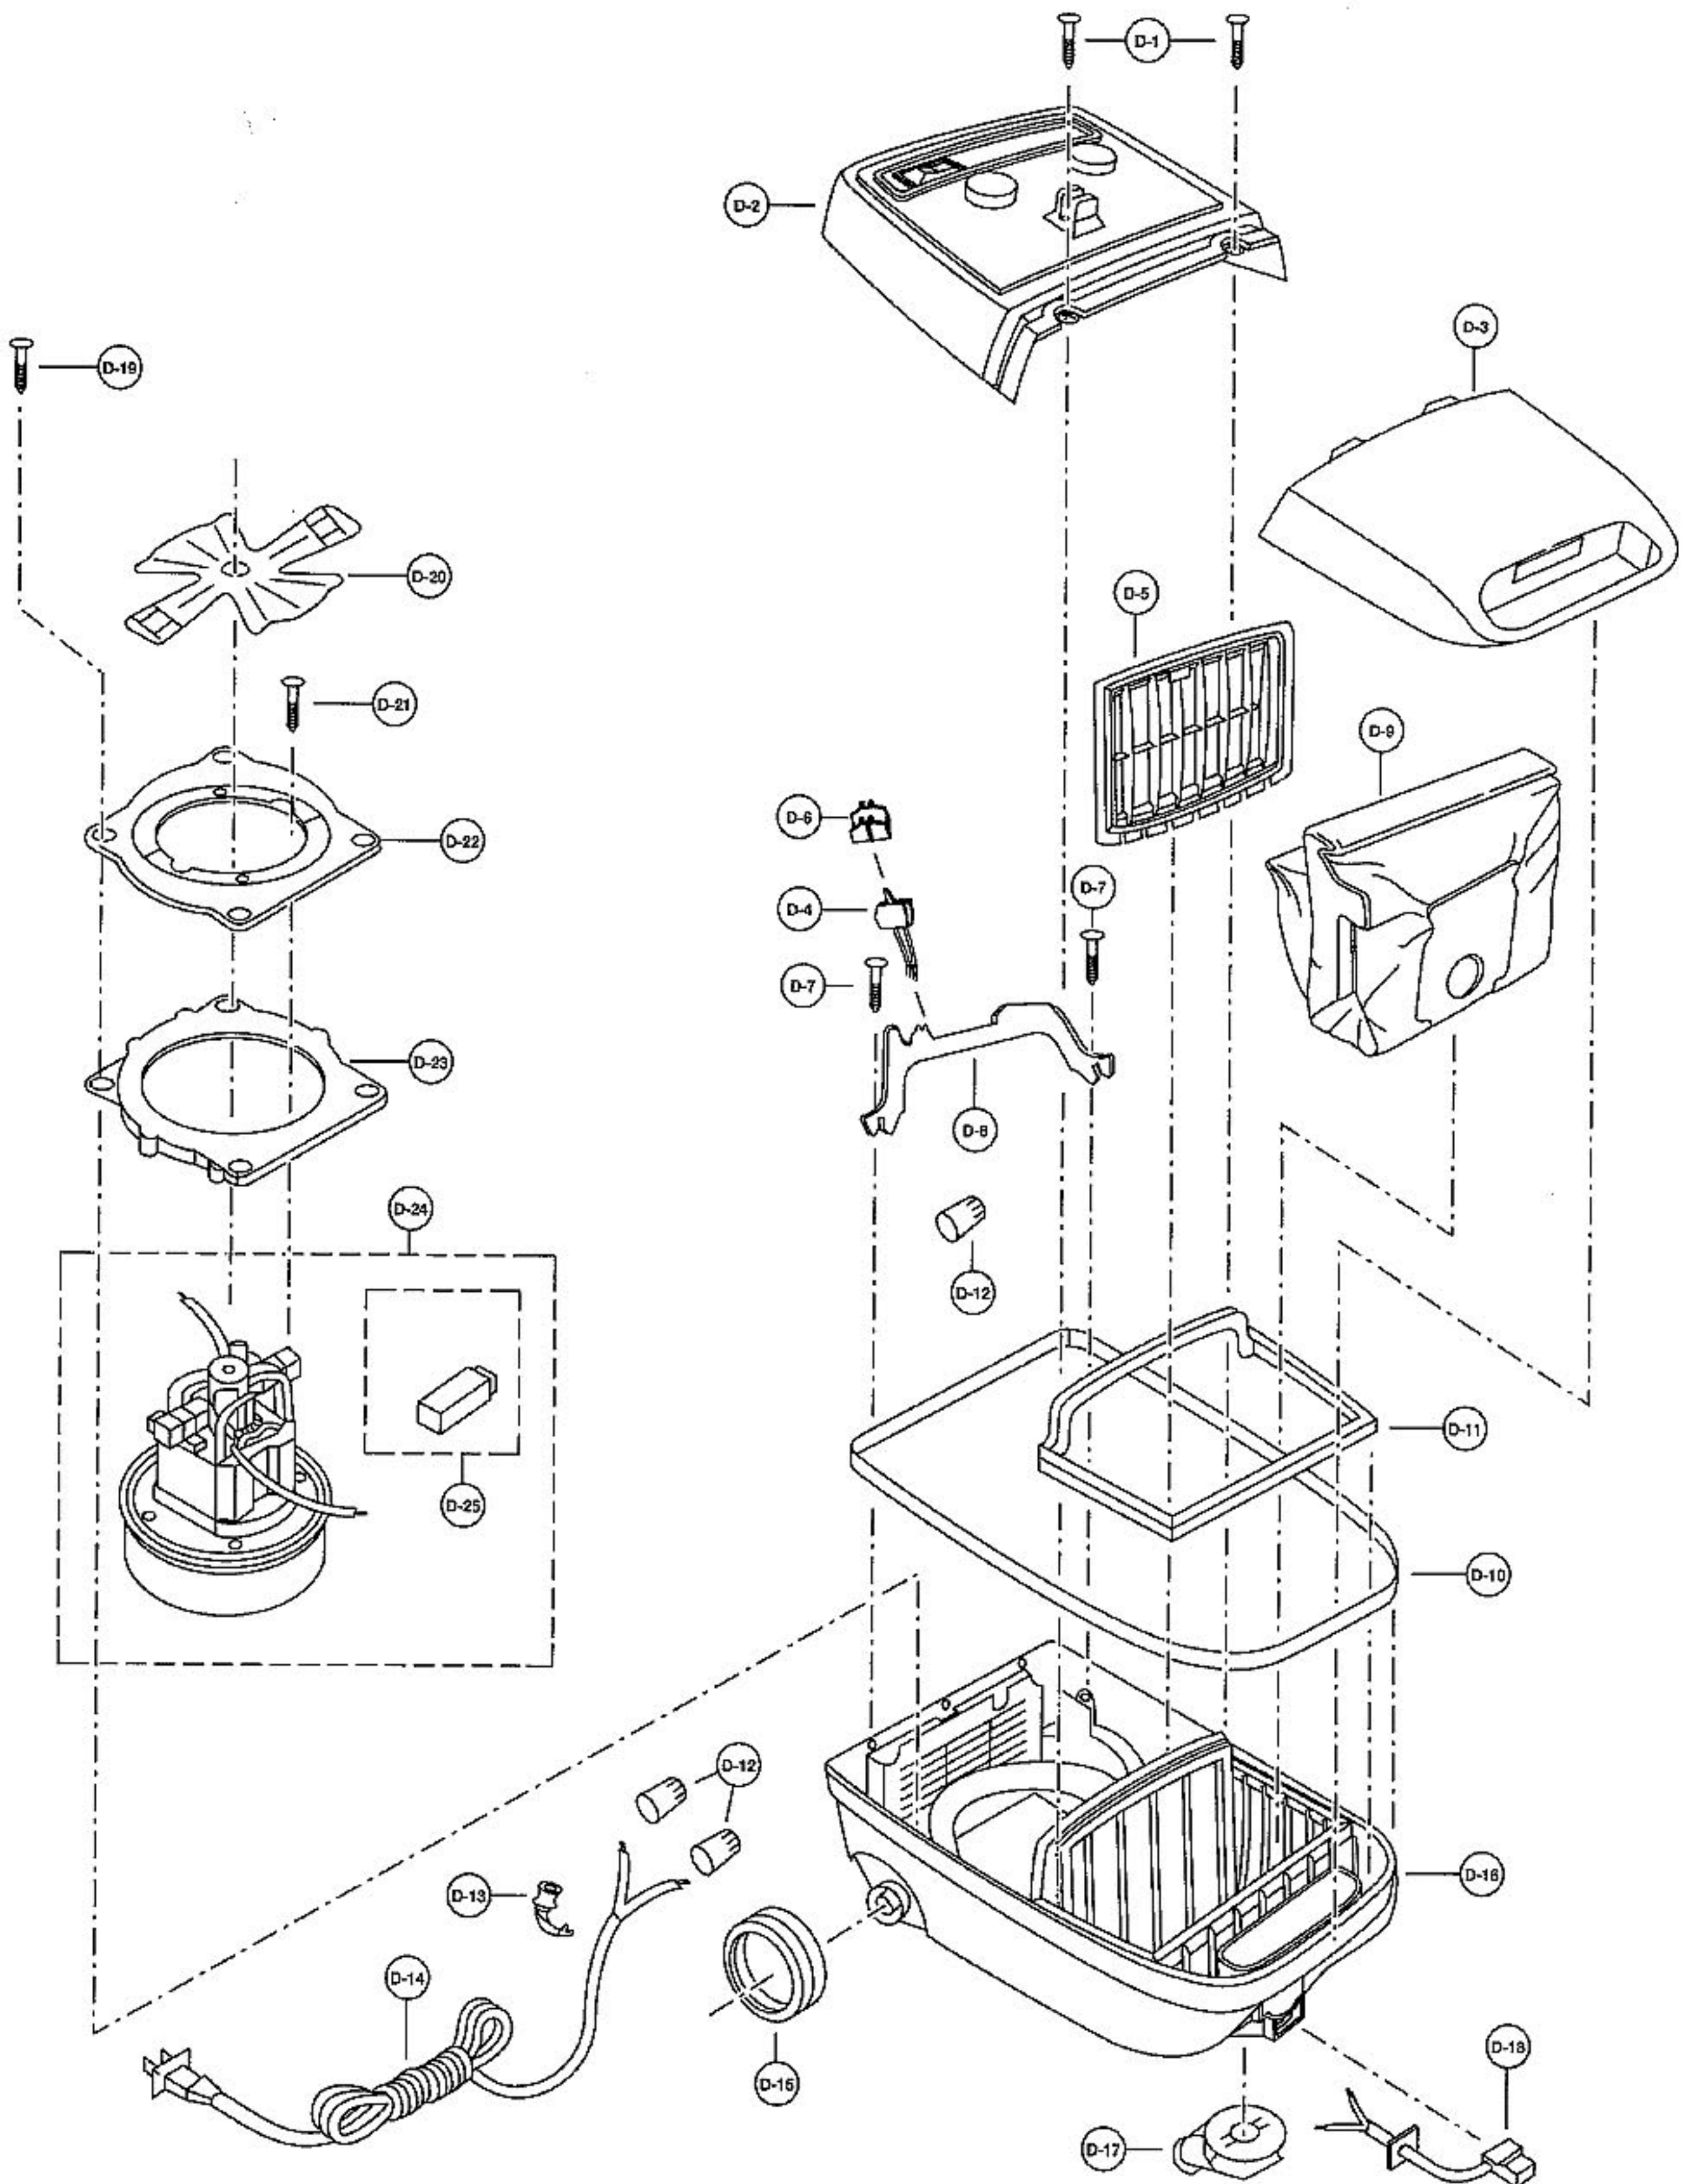

Models: MC-7210, MC-7220

Models: MC-7210, MC-7220

- | | | |
|--|---|--|
| 1 P-000387 Screw, upper body | 11 ... P-000390 Hood Seal | 18 ... P-000397 Receptacle, power nozzle, 7220 |
| 2 P-000381 Cover | 12 ... P-000355 Connector Wire | 19 ... P-000048 Screw, motor mount |
| 3 P-000382 Dust Cover, 7210 | 13 ... P-000391 Strain Relief | 20 ... P-000398 Shield, motor |
| 3 P-000383 Dust Cover, 7220 | 14 ... P-000392 Power Cord Assembly | 21 ... P-000399 Screw, motor plate |
| 4 P-000384 Toggle Switch | 15 ... P-000393 Rear Wheel | 22 ... P-000400 Plate, motor mount |
| 5 P-000385 Motor Filter | 16 ... P-000394 Lower Body/Dust Compartment, 7210 | 23 ... P-000401 Motor Mount |
| 6 P-000386 Button, rocker switch | 16 ... P-000395 Lower Body/Dust Compartment, 7220 | 24 ... P-000402 Motor Assy |
| 7 P-000387 Screw, mount switch | 17 ... P-000396 Wheel Caster Assembly | 25 ... P-000403 Carbon Brush |
| 8 P- Mount Switch | | |
| 9 P-150PF Paper Bag, type C4, 5 pack | | |
| 10 ... P-000389 Bumper, extended | | |

Hose and Attachments

- P-000363 Hose Assembly, 7210
- P-000364 Hose Assembly, 7220
- P-000365 Handle Assy, 7210
- P-000366 Handle Assy, 7220
- P-000367 Spring, wand lock, 7220
- P-000368 Terminal Hose, (machine end coupling)
- P-000369 Hose Only, plastic
- P-000370 Lower Wand Assembly, plastic, 7210
- P-000371 Lower Wand Assembly, metal, 7220
- P-000372 Spring, wand lock, 7220
- P-000373 Dusting Brush, round
- P-000374 Upholstery Nozzle
- P-000375 Crevice Tool
- P-000376 Rug Nozzle, 7210
- P-000377 Brush, rug nozzle, 7210
- P-000378 Cord Straps, 7220
- P-000379 Cord & Plug Assembly, 7220