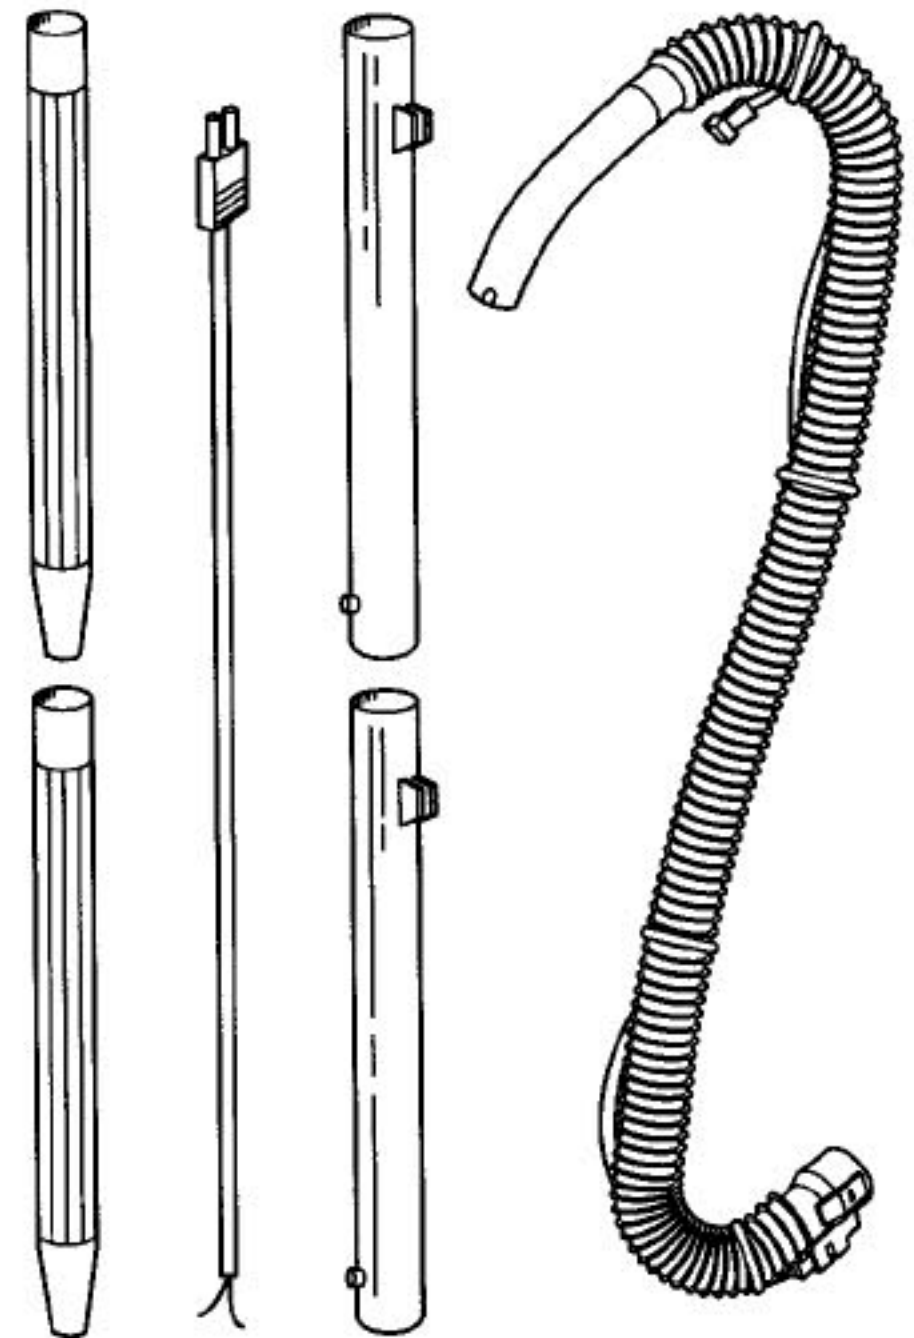

Models: MC-7210, MC-7220

Models: MC-7210, MC-7220

- | | | |
|--|---|--|
| 1 P-000387 Screw, upper body | 11 ... P-000390 Hood Seal | 18 ... P-000397 Receptacle, power nozzle, 7220 |
| 2 P-000381 Cover | 12 ... P-000355 Connector Wire | 19 ... P-000048 Screw, motor mount |
| 3 P-000382 Dust Cover, 7210 | 13 ... P-000391 Strain Relief | 20 ... P-000398 Shield, motor |
| 3 P-000383 Dust Cover, 7220 | 14 ... P-000392 Power Cord Assembly | 21 ... P-000399 Screw, motor plate |
| 4 P-000384 Toggle Switch | 15 ... P-000393 Rear Wheel | 22 ... P-000400 Plate, motor mount |
| 5 P-000385 Motor Filter | 16 ... P-000394 Lower Body/Dust Compartment, 7210 | 23 ... P-000401 Motor Mount |
| 6 P-000386 Button, rocker switch | 16 ... P-000395 Lower Body/Dust Compartment, 7220 | 24 ... P-000402 Motor Assy |
| 7 P-000387 Screw, mount switch | 17 ... P-000396 Wheel Caster Assembly | 25 ... P-000403 Carbon Brush |
| 8 P- Mount Switch | | |
| 9 P-150PF Paper Bag, type C4, 5 pack | | |
| 10 ... P-000389 Bumper, extended | | |

Hose and Attachments

- P-000363 Hose Assembly, 7210
- P-000364 Hose Assembly, 7220
- P-000365 Handle Assy, 7210
- P-000366 Handle Assy, 7220
- P-000367 Spring, wand lock, 7220
- P-000368 Terminal Hose, (machine end coupling)
- P-000369 Hose Only, plastic
- P-000370 Lower Wand Assembly, plastic, 7210
- P-000371 Lower Wand Assembly, metal, 7220
- P-000372 Spring, wand lock, 7220
- P-000373 Dusting Brush, round
- P-000374 Upholstery Nozzle
- P-000375 Crevice Tool
- P-000376 Rug Nozzle, 7210
- P-000377 Brush, rug nozzle, 7210
- P-000378 Cord Straps, 7220
- P-000379 Cord & Plug Assembly, 7220