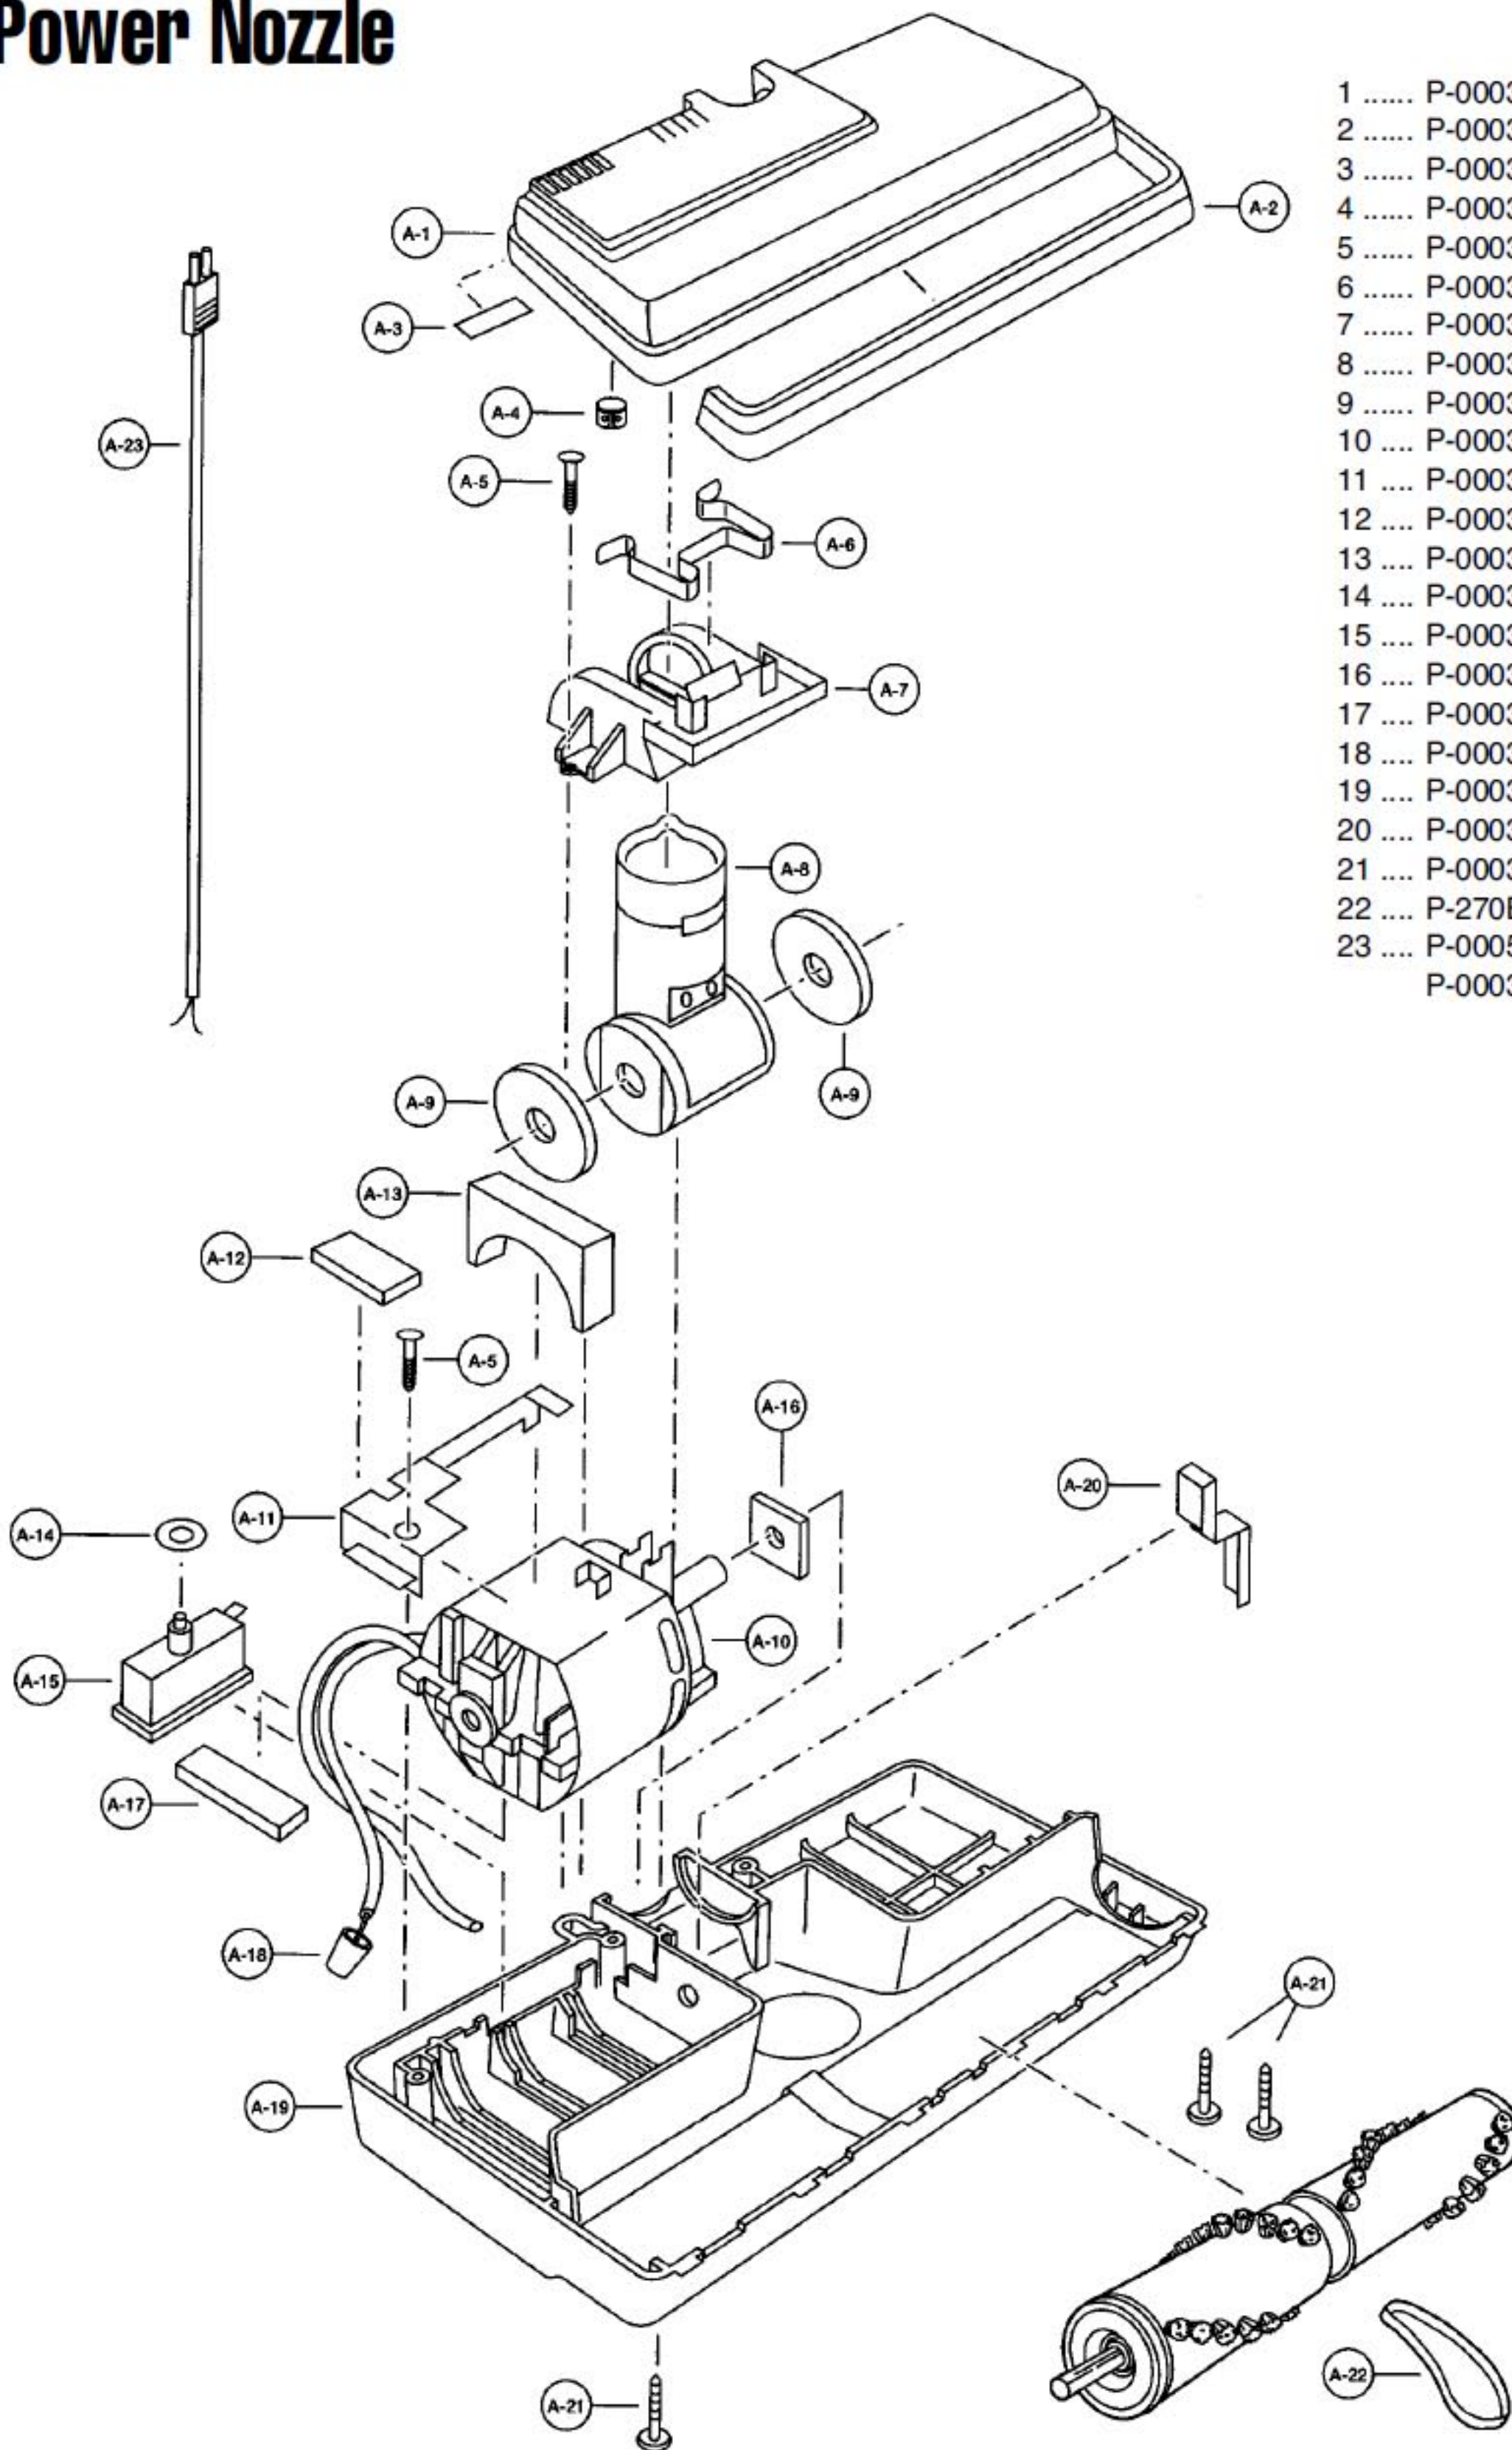

Models: MC-7220

Power Nozzle

1	.....	P-000338	.....	Floor Nozzle Upper
2	.....	P-000339	.....	Bumper
3	.....	P-000340	.....	Gasket
4	.....	P-000341	.....	Onsert
5	.....	P-000342	.....	Screw
6	.....	P-000343	.....	Swivel Catch
7	.....	P-000344	.....	Swivel Cap
8	.....	P-000345	.....	Swivel
9	.....	P-000346	.....	Swivel Bearing, seal
10	....	P-000347	.....	Motor Assy, complete
11	....	P-000348	.....	Motor Bracket
12	....	P-000349	.....	Gasket
13	....	P-000350	.....	Motor Seal
14	....	P-000351	.....	Seal, overload
15	....	P-000352	.....	Overload Protector
16	....	P-000353	.....	Motor Shaft Seal
17	....	P-000354	.....	Motor Seal
18	....	P-000355	.....	Connector Wire
19	....	P-000356	.....	Floor Nozzle Lower
20	....	P-000357	.....	Belt Guard
21	....	P-000358	.....	Screw
22	....	P-270B	.....	Belt, CB4, 2 pk
23	....	P-000507	.....	Plug Socket
		P-000359	.....	Power Nozzle, complete