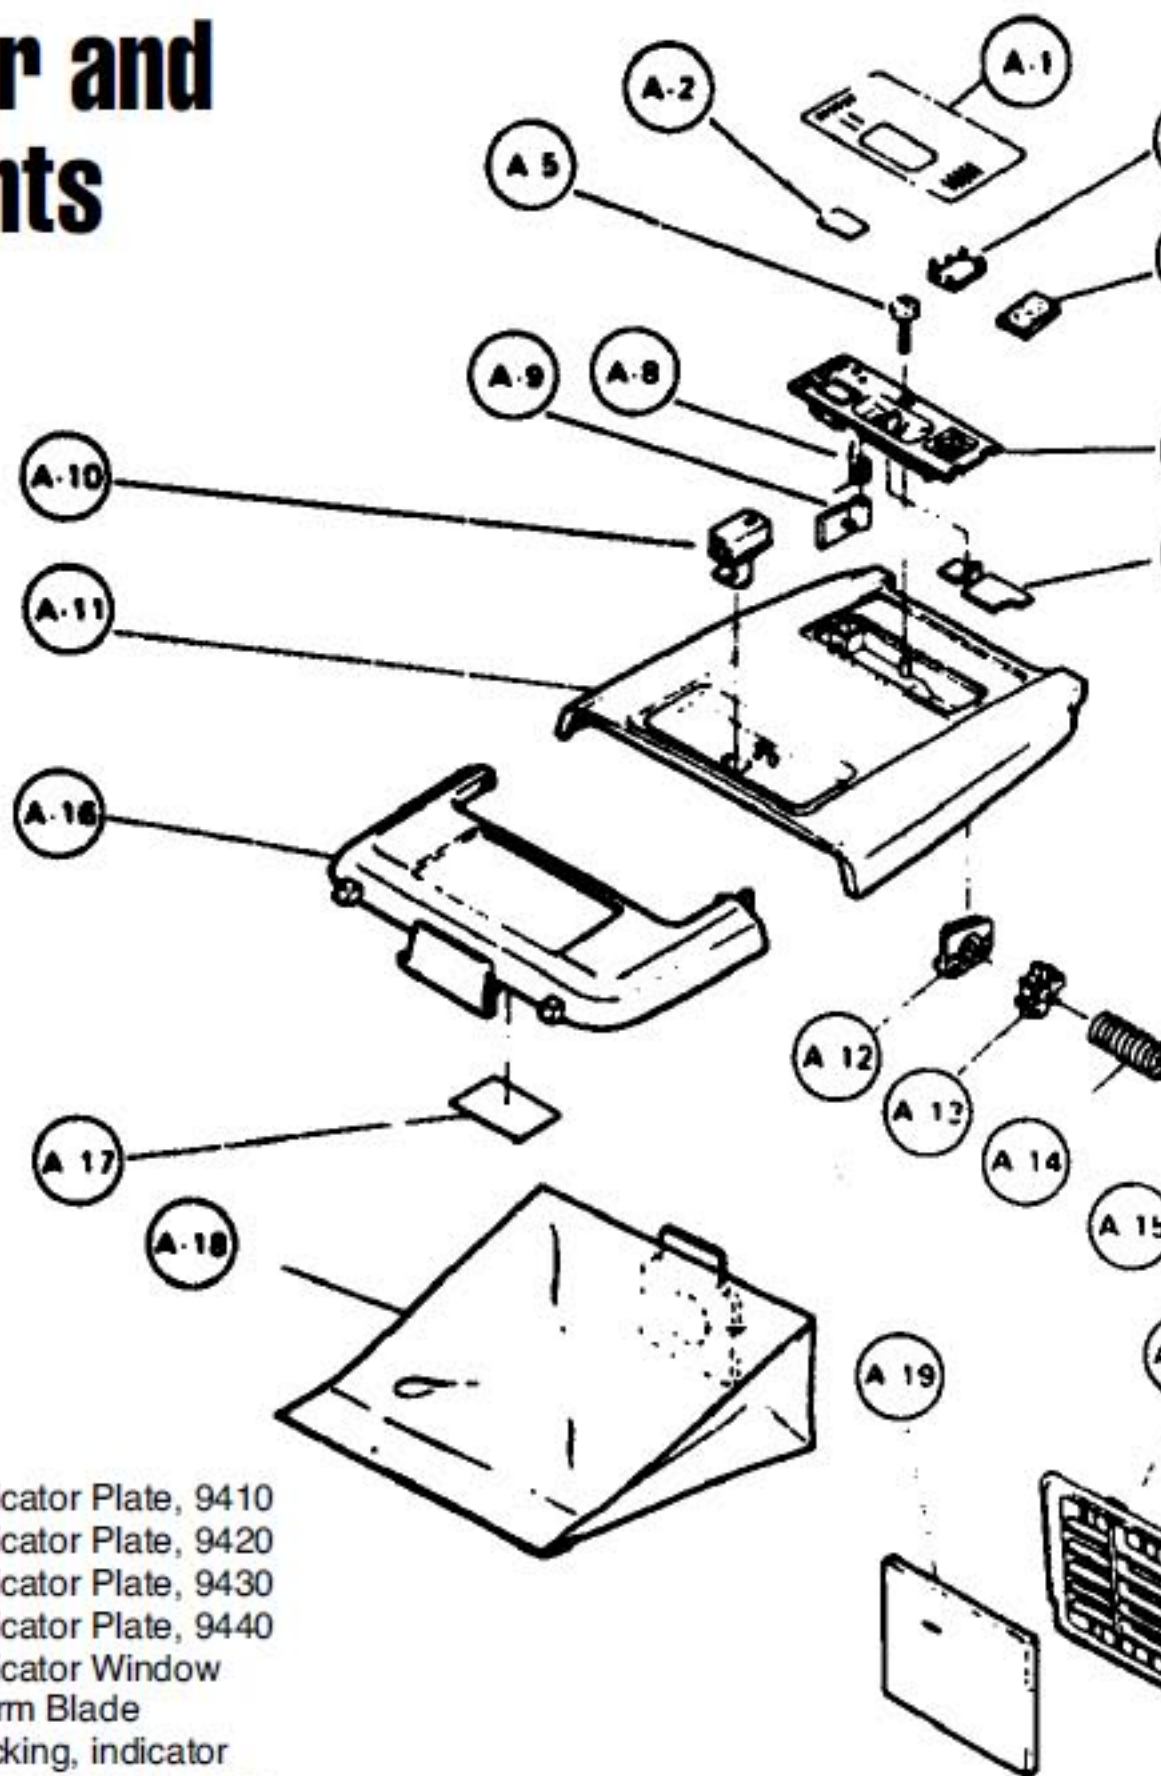

----- Manual continues below -----

PANASONIC

Models: MC-9410, MC-9420, MC-9430, MC-9440

Dust Cover and Attachments

- A1 P-12429 Indicator Plate, 9410
- A1 P-12430 Indicator Plate, 9420
- A1 P-12431 Indicator Plate, 9430
- A1 P-12432 Indicator Plate, 9440
- A2 P-12433 Indicator Window
- A3 P-4340 Alarm Blade
- A4 P-12434 Packing, indicator
- A5 P-13143 Screw, indicator box
- A6 P-12436 Indicator Box
- A7 P-12437 Indicator Stopper
- A8 P-12438 Spring, indicator

PANASONIC

Models: MC-9410, MC-9420, MC-9430, MC-9440

Body Unit

B1	P-12456	Furniture Guard
B2	P-12457	Ornamental Plate, 9410
B2	P-12458	Ornamental Plate, 9420
B2	P-12459	Ornamental Plate, 9430
B2	P-12460	Ornamental Plate, 9440
B3	P-12461	Window, power indicator
B4	P-12462	Power Indicator P.C.B.
B5	N/A	Button, on/off
B6	P-082	Spring, switch
B7	P-152	Activating Spring, switch
B8	P-12464	Button, cord rewind
B9	P-872	Spring, cord rewind button
B11	N/A	Screw, upper body
B12	P-416	Screw, power indicator, 10 pk
B13	P-9822	Switch, on/off
B14	P-3874	Screw