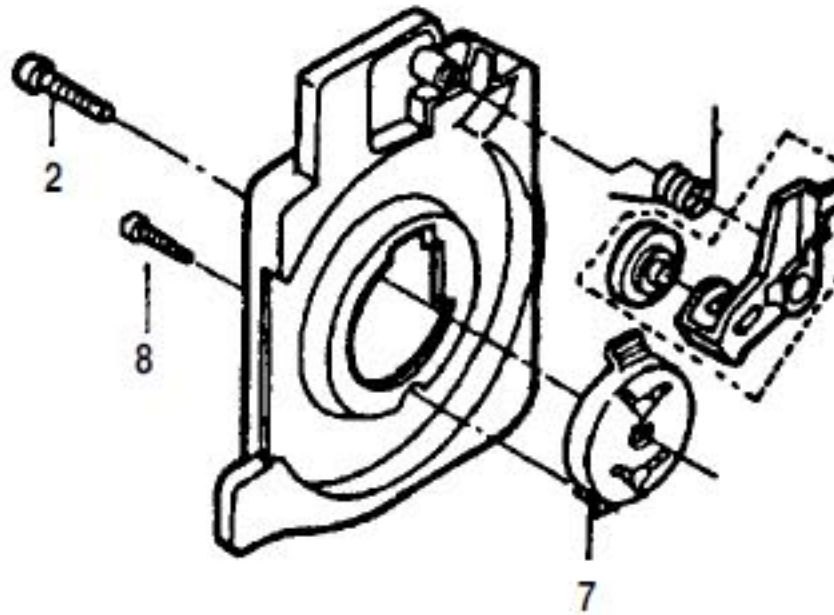

PANASONIC

Models: MC-9410, MC-9420, MC-9430, MC-9440

Cord Reel Unit