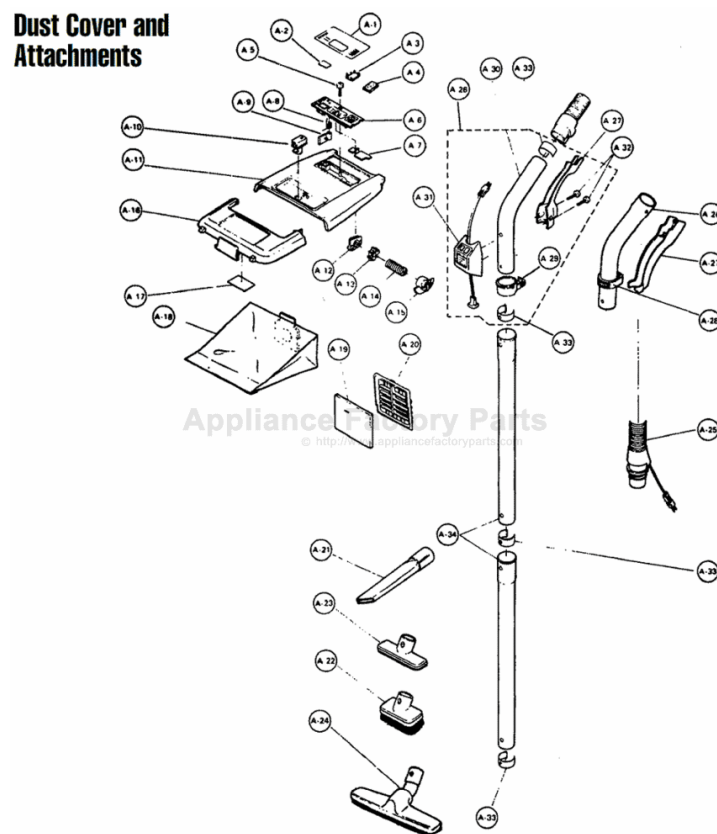

[Find Your PANASONIC Vacuum Cleaner Parts - Select From 605 Models](#)

----- Manual continues below -----