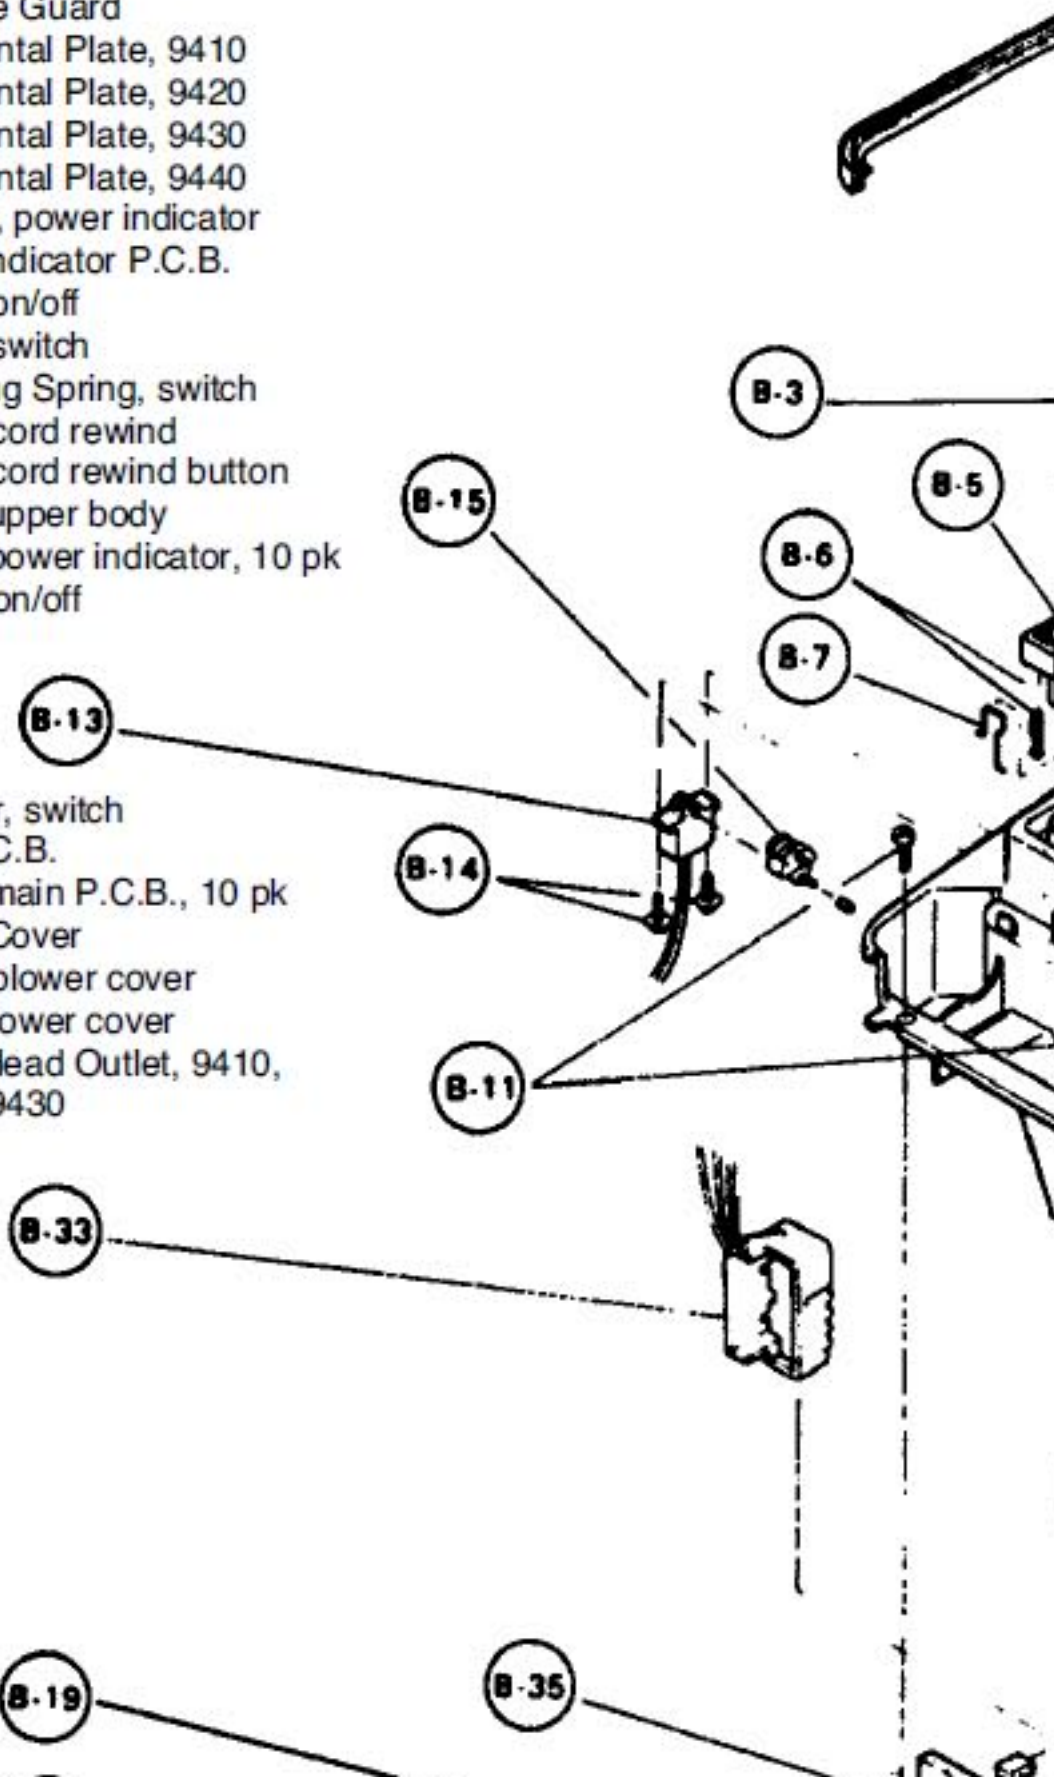

PANASONIC

Models: MC-9410, MC-9420, MC-9430, MC-9440

Body Unit

B1	.....	P-12456	.....	Furniture Guard
B2	.....	P-12457	.....	Ornamental Plate, 9410
B2	.....	P-12458	.....	Ornamental Plate, 9420
B2	.....	P-12459	.....	Ornamental Plate, 9430
B2	.....	P-12460	.....	Ornamental Plate, 9440
B3	.....	P-12461	.....	Window, power indicator
B4	.....	P-12462	.....	Power Indicator P.C.B.
B5	.....	N/A	.....	Button, on/off
B6	.....	P-082	.....	Spring, switch
B7	.....	P-152	.....	Activating Spring, switch
B8	.....	P-12464	.....	Button, cord rewind
B9	.....	P-872	.....	Spring, cord rewind button
B11	.....	N/A	.....	Screw, upper body
B12	.....	P-416	.....	Screw, power indicator, 10 pk
B13	.....	P-9822	.....	Switch, on/off
B14	.....	P-3874	.....	Screw

B15	.....	P-9320	.....	Indicator, switch
B17	.....	P-12467	.....	Main P.C.B.
B18	.....	P-416	.....	Screw, main P.C.B., 10 pk
B19	.....	P-282	.....	Blower Cover
B20	.....	P-12468	.....	Spring, blower cover
B21	.....	P-12469	.....	Shaft, blower cover
B22	.....	P-632	.....	Power Head Outlet, 9410, 9420,9430