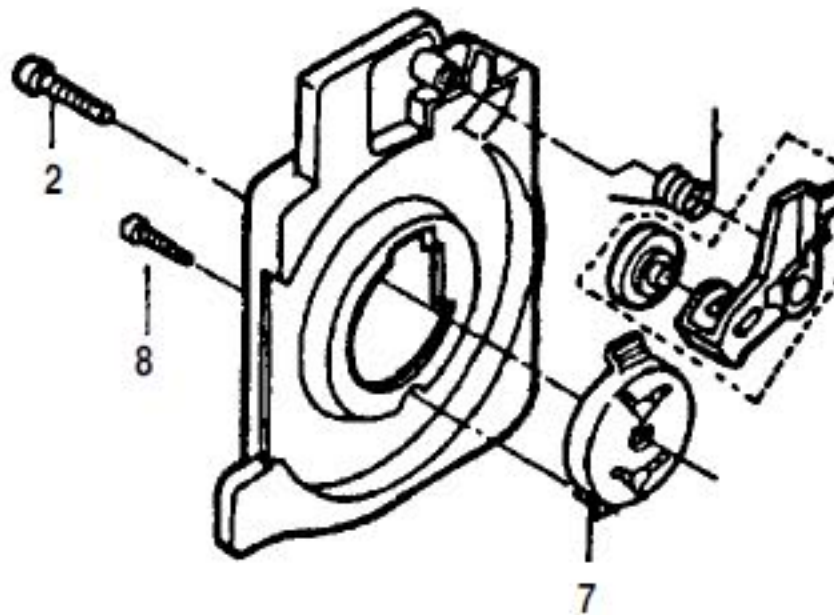

PANASONIC

Models: MC-9410, MC-9420, MC-9430, MC-9440

Cord Reel Unit