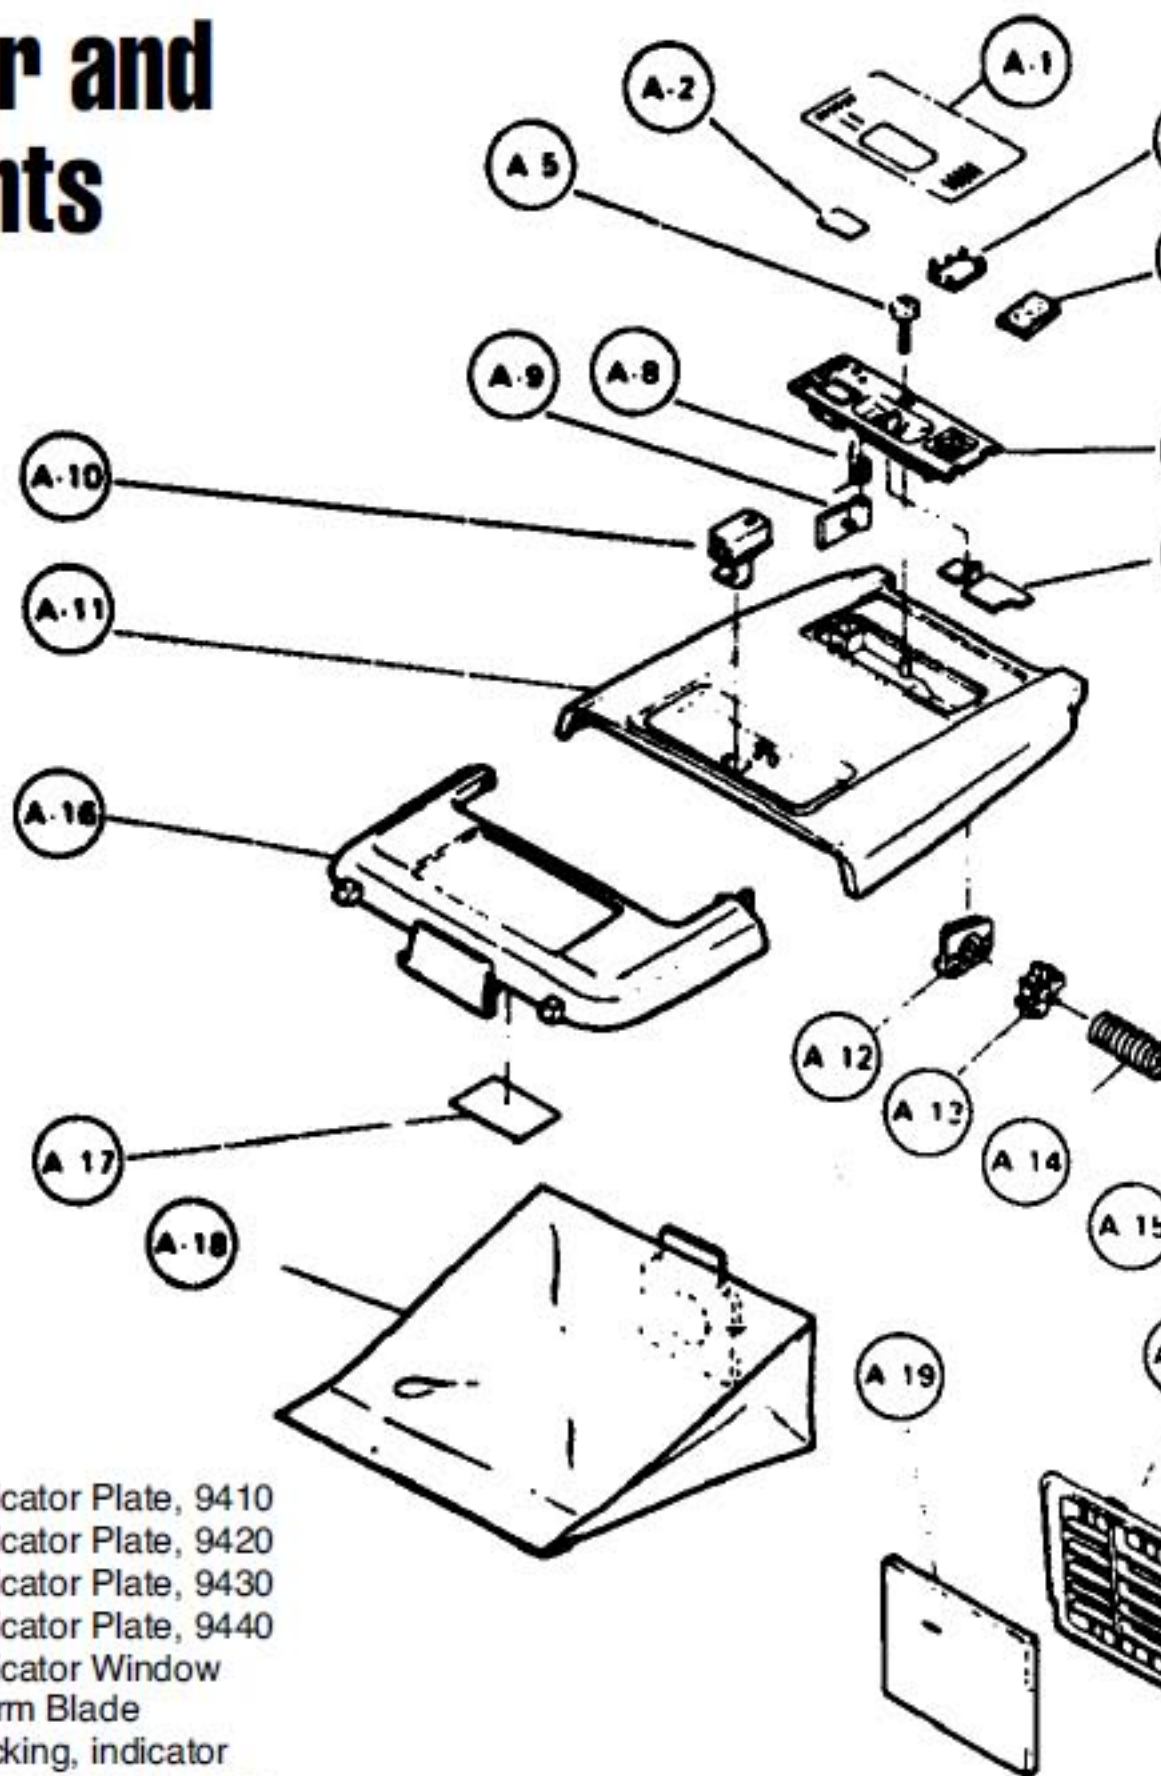

PANASONIC

Models: MC-9410, MC-9420, MC-9430, MC-9440

Dust Cover and Attachments

A1	.....	P-12429	.....	Indicator Plate, 9410
A1	.....	P-12430	.....	Indicator Plate, 9420
A1	.....	P-12431	.....	Indicator Plate, 9430
A1	.....	P-12432	.....	Indicator Plate, 9440
A2	.....	P-12433	.....	Indicator Window
A3	.....	P-4340	.....	Alarm Blade
A4	.....	P-12434	.....	Packing, indicator
A5	.....	P-13143	.....	Screw, indicator box
A6	.....	P-12436	.....	Indicator Box
A7	.....	P-12437	.....	Indicator Stopper
A8	.....	P-12438	.....	Spring, indicator