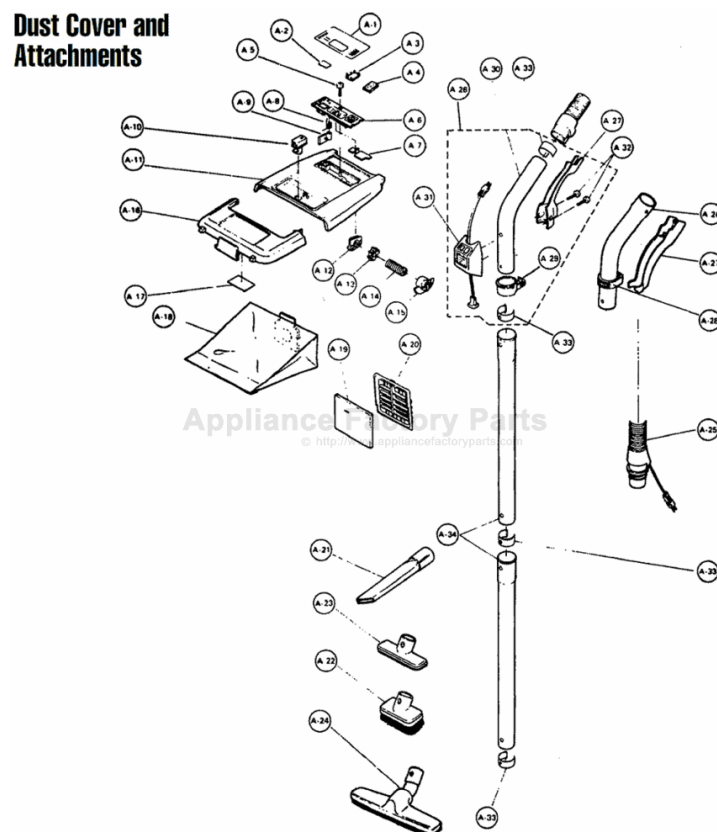

[Find Your PANASONIC Vacuum Cleaner Parts - Select From 605 Models](#)

----- Manual continues below -----