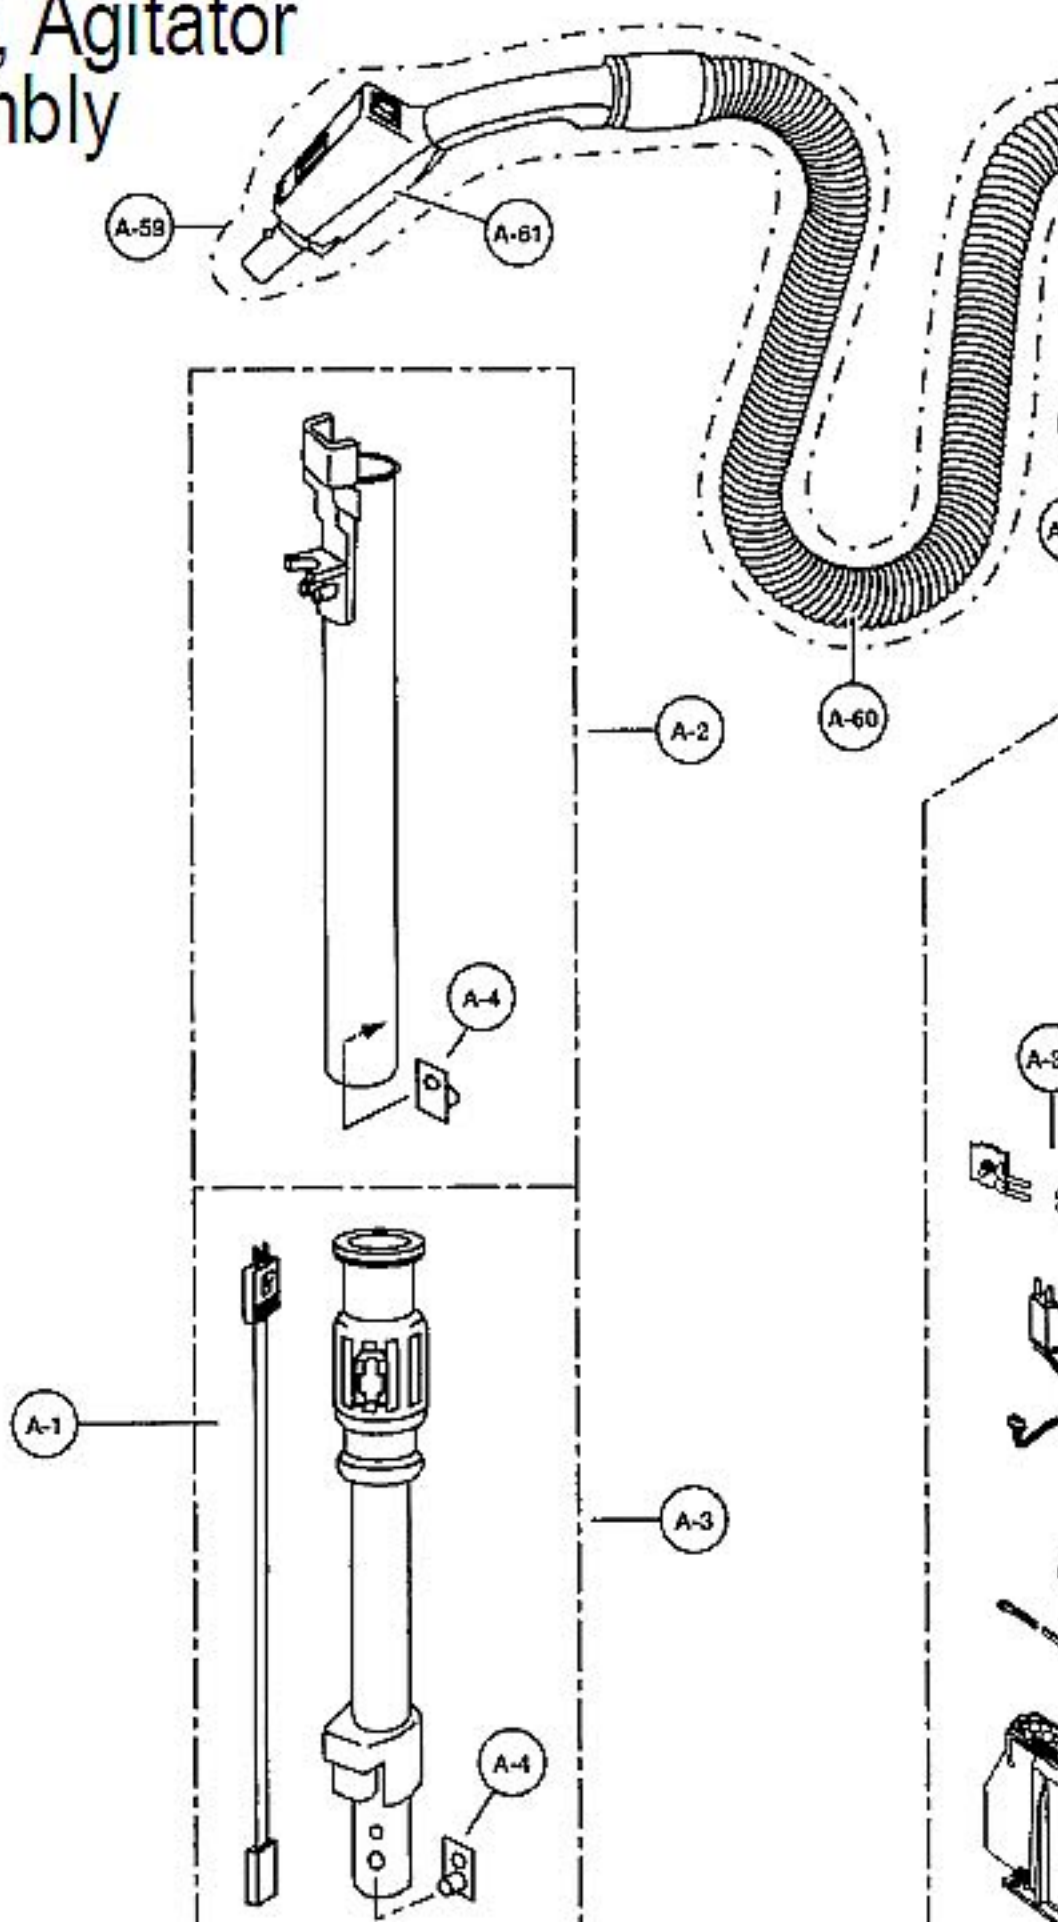

----- Manual continues below -----

PANASONIC

Models: MC-V9610, MC-V9620, MC-V9635, MC-V9647

Power Nozzle, Agitator & Hose Assembly

PANASONIC

Models: MC-V9610, MC-V9620, MC-V9635, MC-V9647

1	P-73004	Cord & Plug, V9620	20	P-7804	Swivel
1	P-40037	Cord & Plug, V9635	20	N/A	Swivel, V9620
1	P-7304	Cord & Plug, V9647		P-000343	Swivel Catch, V
	P-00084	Cord Assembly, V9610		P-000345	Yoke, swivel, V
2	P-00081	Wand Assy, upper, V9610, V9620	21	P-00128	Seal, swivel
2	P-40097	Wand Assy, upper, V9635	21	P-000346	Seal, swivel, V
2	P-97004	Wand Assy, upper, V9647	22	P-68004	Front Cover, fo
3	P-00080	Wand Assy, lower, V9610, V9620	23	P-747280	Pad, foot peda
3	P-40099	Wand Assy, lower, V9635	24	P-00129	Lever, indicator
3	P-99004	Wand Assy, lower, V9647	25	P-747291	Cam, indicator
4	P-000372	Lock, spring wand	25	P-00079	Cam, indicator
5	P-94014	Light Cover	26	P-00130	Thrust Washer
5	P-00073	Panel Light, V9610	27	P-00131	Washer
5	P-2406	Light Cover, hot stamp, V9620	28	P-00132	Catch, indexing
6	P-21004	Nameplate	29	P-00078	Ratchet, catch
6	N/A	Nameplate, V9620	30	P-00133	Indicator Block
7	P-00126	Lens, front	31	P-00134	Spring, assist
7	P-00069	Lens, front, V9610	32	P-000342	Screw
8	P-21007	Lens, height adjustment	33	P-00135	Bridge, motor
8	N/A	Lens, height adjustment, V9620	34	P-8508	PCB "B" Unit, c
9	P-5355	Extension, button	35	P-6704	Lead Wire "A"
9	P-000127	Extension, button, V9620	36	P-8702	PCB Assembly
10	P-3304	Window, dust sensor	37	P-320B	Belt, type CB5,
11	P-00036	Screw	37	P-270B	Belt, type CB4,
12	P-2014	Cover, nozzle, V9635, V9647		P-00077	Belt Guard, V9
12	P-2006	Cover, nozzle, V9620	38	P-9004	Motor Assembl
12	P-00099	Cover, nozzle, V9610	38	P-00091	Motor Assembl
13	P-10016	Furniture Guard	38	P-9010	Motor Assembl
13	P-00096	Furniture Guard, V9610	39	P-00137	Spring, motor a
14	P-42400	Screw	40	P-00092	Gasket, motor
15	P-6904	Rear Cover	40	P-000349	Gasket, motor,
16	P-3016	Button, wand release		P-000353	Seal, motor sha
17	P-9308	Socket, bulb		P-000354	Seal, motor, V9
17	P-00074	Socket, bulb, V9610, V9620		P-000348	Bracket, motor
18	P-00075	Headlight Bulb	41	P-00068	Overload Prote
19	P-00094	Swivel Cap, V9610	42	P-000623	Wire Connecto
19	P-25006	Swivel Cap, V9620	43	P-47004	Handle Releas
19	P-80014	Swivel Cap, V9635	44	P-00067	Lifter
19	P-25014	Swivel Cap, V9647	45	P-7471	Roller, rear