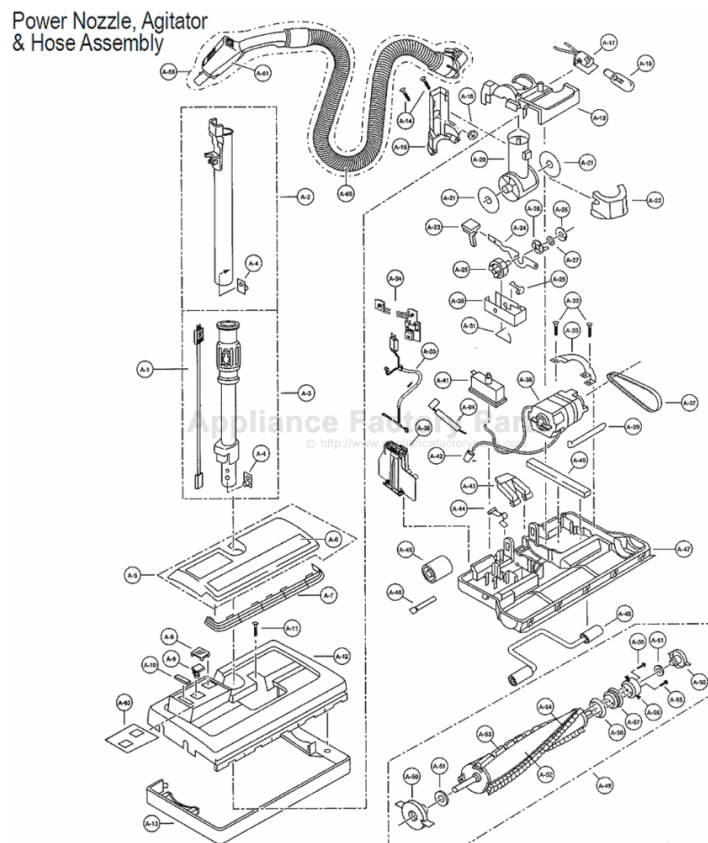

[Find Your PANASONIC Vacuum Cleaner Parts - Select From 605 Models](#)

----- Manual continues below -----