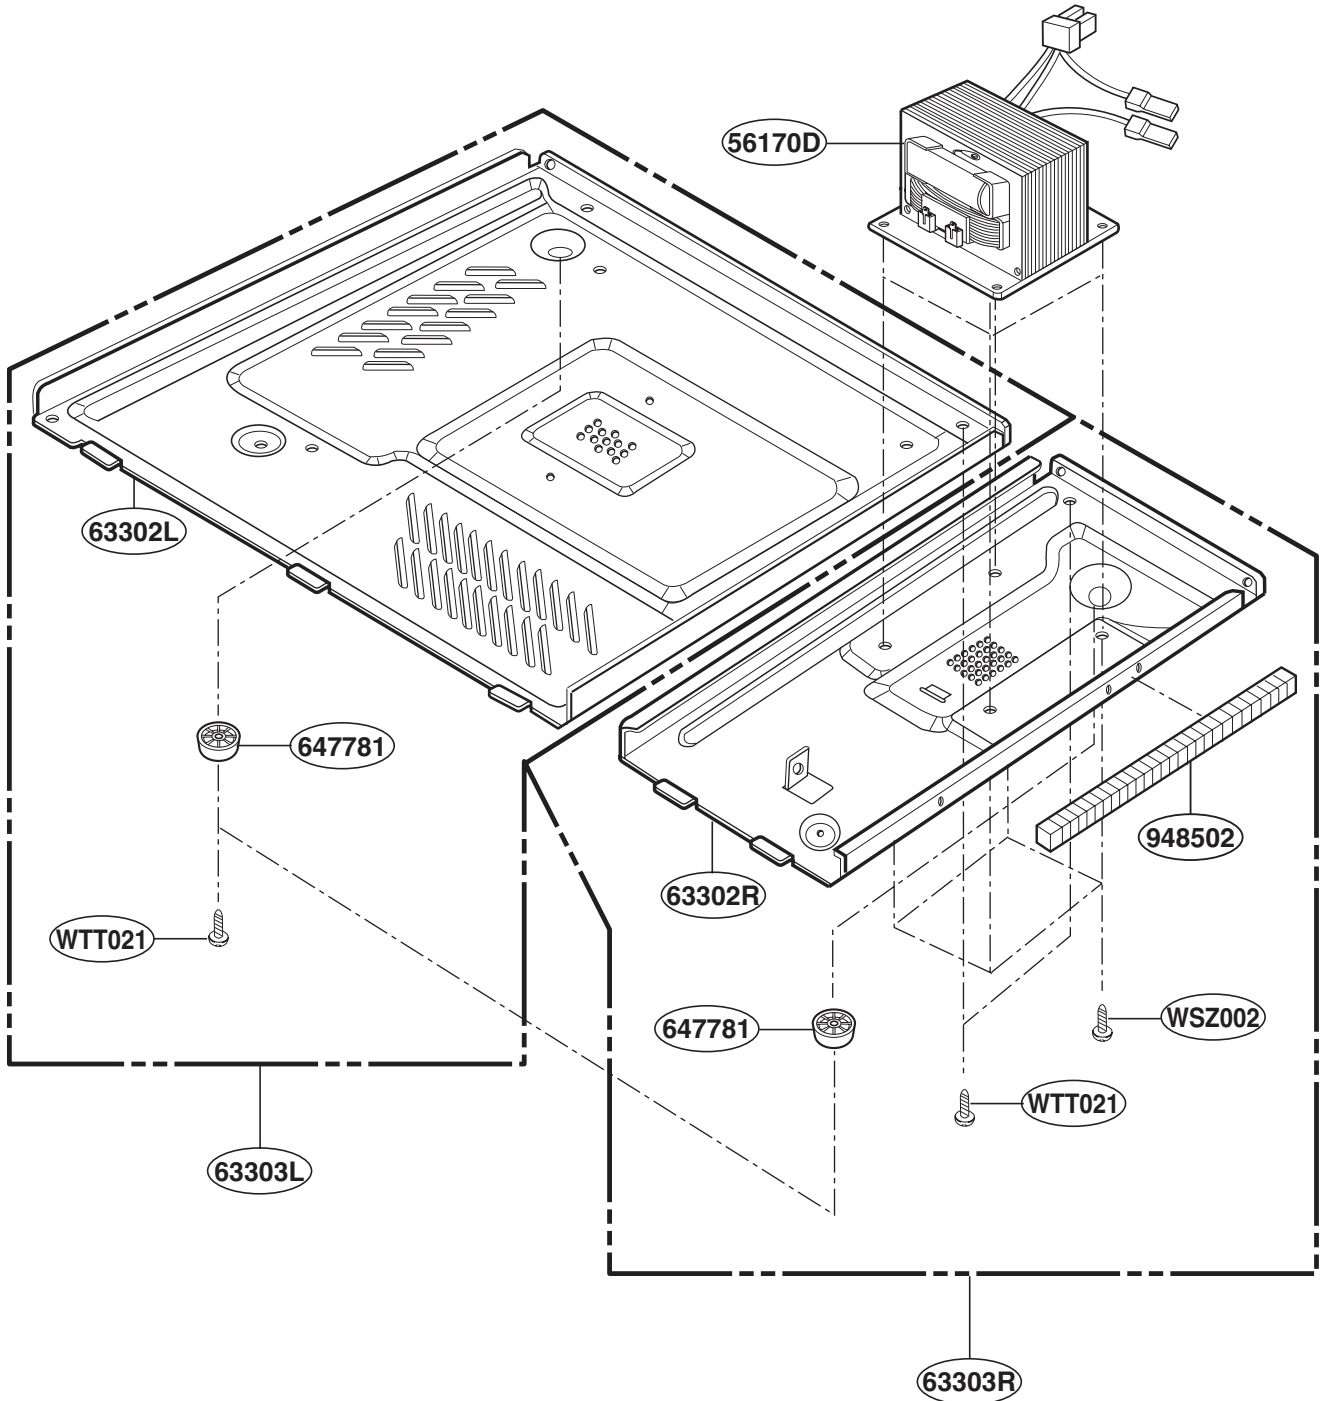

[Find Your KITCHENAID Microwave Parts - Select From 105 Models](#)

----- Manual continues below -----

EXPLODED VIEW

INTRODUCTION

Model : KCMS145JBL
KCMS145JBT
KCMS145JWH
KCMS145JSS
KCMS145KBU

DOOR PARTS

CONTROL PANEL PARTS

For Model : KCMS145JBL
KCMS145JBT
KCMS145JWH

For Model : KCMS145JSS
KCMS145KBU

OVEN CAVITY PARTS

LATCH BOARD PARTS

INTERIOR PARTS

BASE PLATE PARTS

SENSOR PARTS