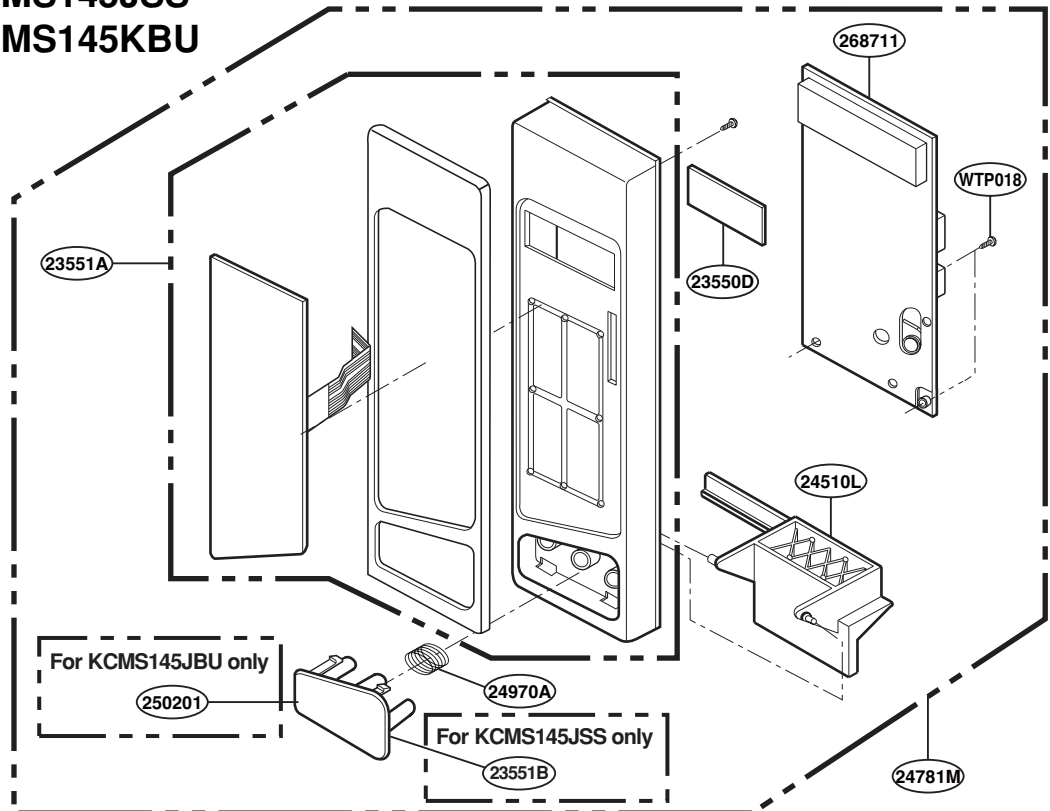

EXPLODED VIEW

INTRODUCTION

Model : KCMS145JBL
KCMS145JBT
KCMS145JWH
KCMS145JSS
KCMS145KBU

DOOR PARTS

CONTROL PANEL PARTS

For Model : KCMS145JBL
KCMS145JBT
KCMS145JWH

For Model : KCMS145JSS
KCMS145KBU

OVEN CAVITY PARTS

LATCH BOARD PARTS

INTERIOR PARTS

BASE PLATE PARTS

SENSOR PARTS