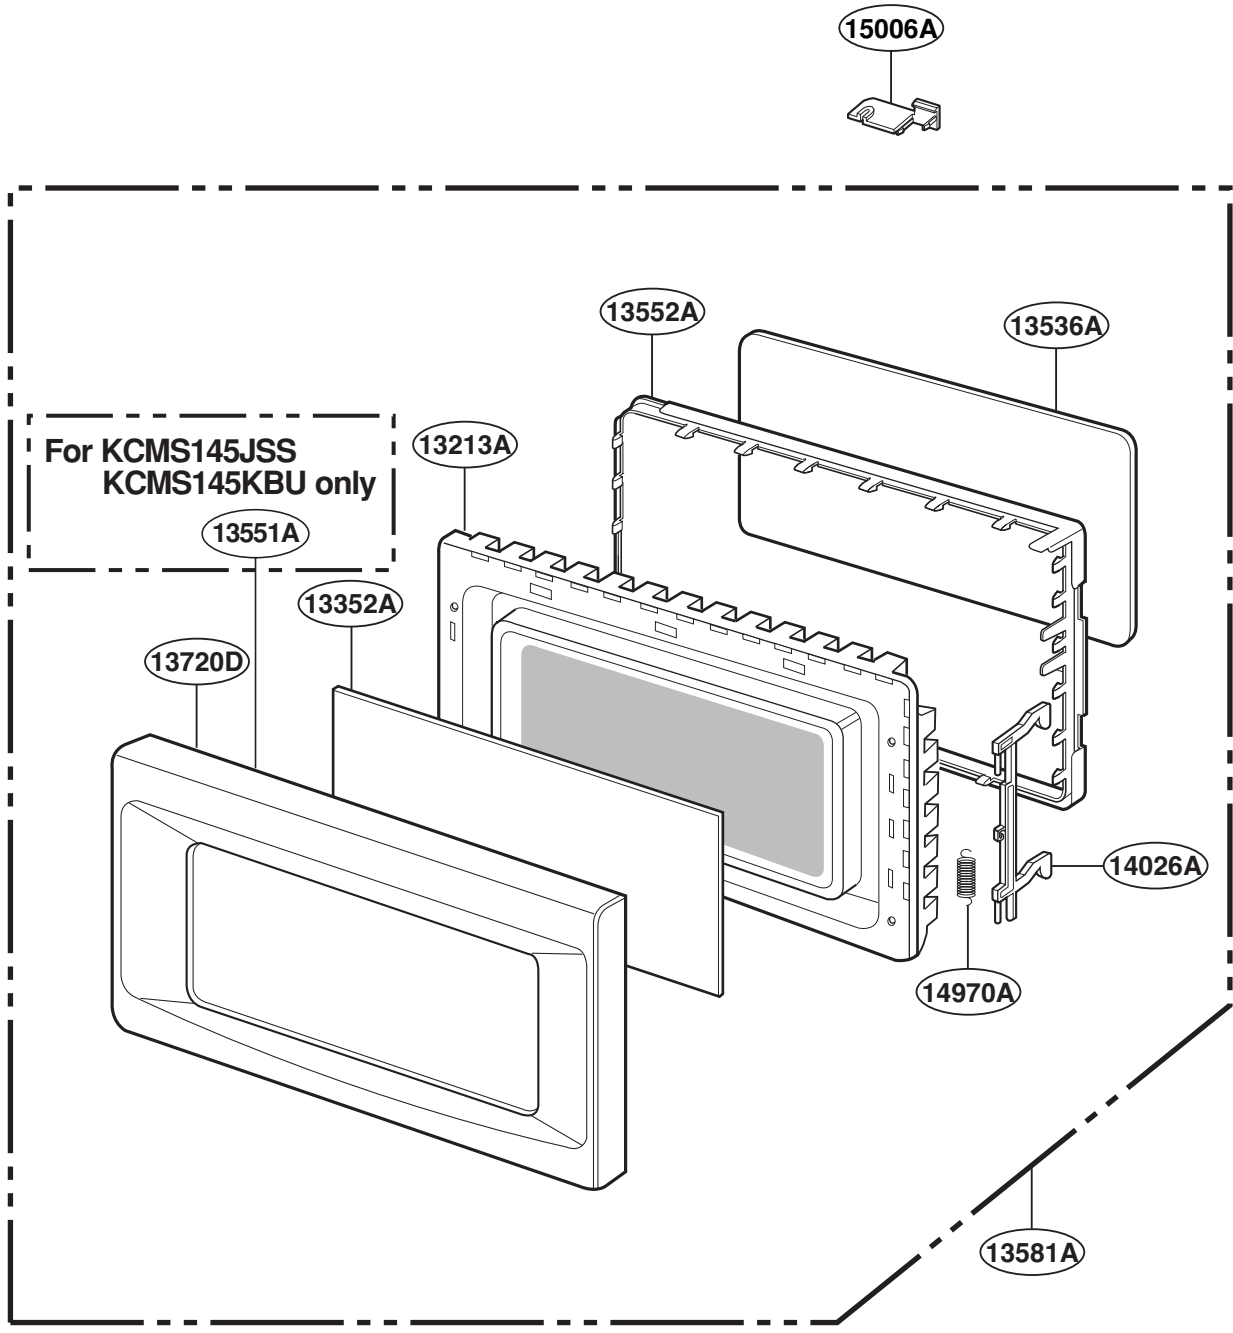

EXPLODED VIEW

INTRODUCTION

Model : KCMS145JBL
KCMS145JBT
KCMS145JWH
KCMS145JSS
KCMS145KBU

DOOR PARTS

CONTROL PANEL PARTS

For Model : KCMS145JBL
KCMS145JBT
KCMS145JWH

For Model : KCMS145JSS
KCMS145KBU

OVEN CAVITY PARTS

LATCH BOARD PARTS

INTERIOR PARTS

BASE PLATE PARTS

SENSOR PARTS