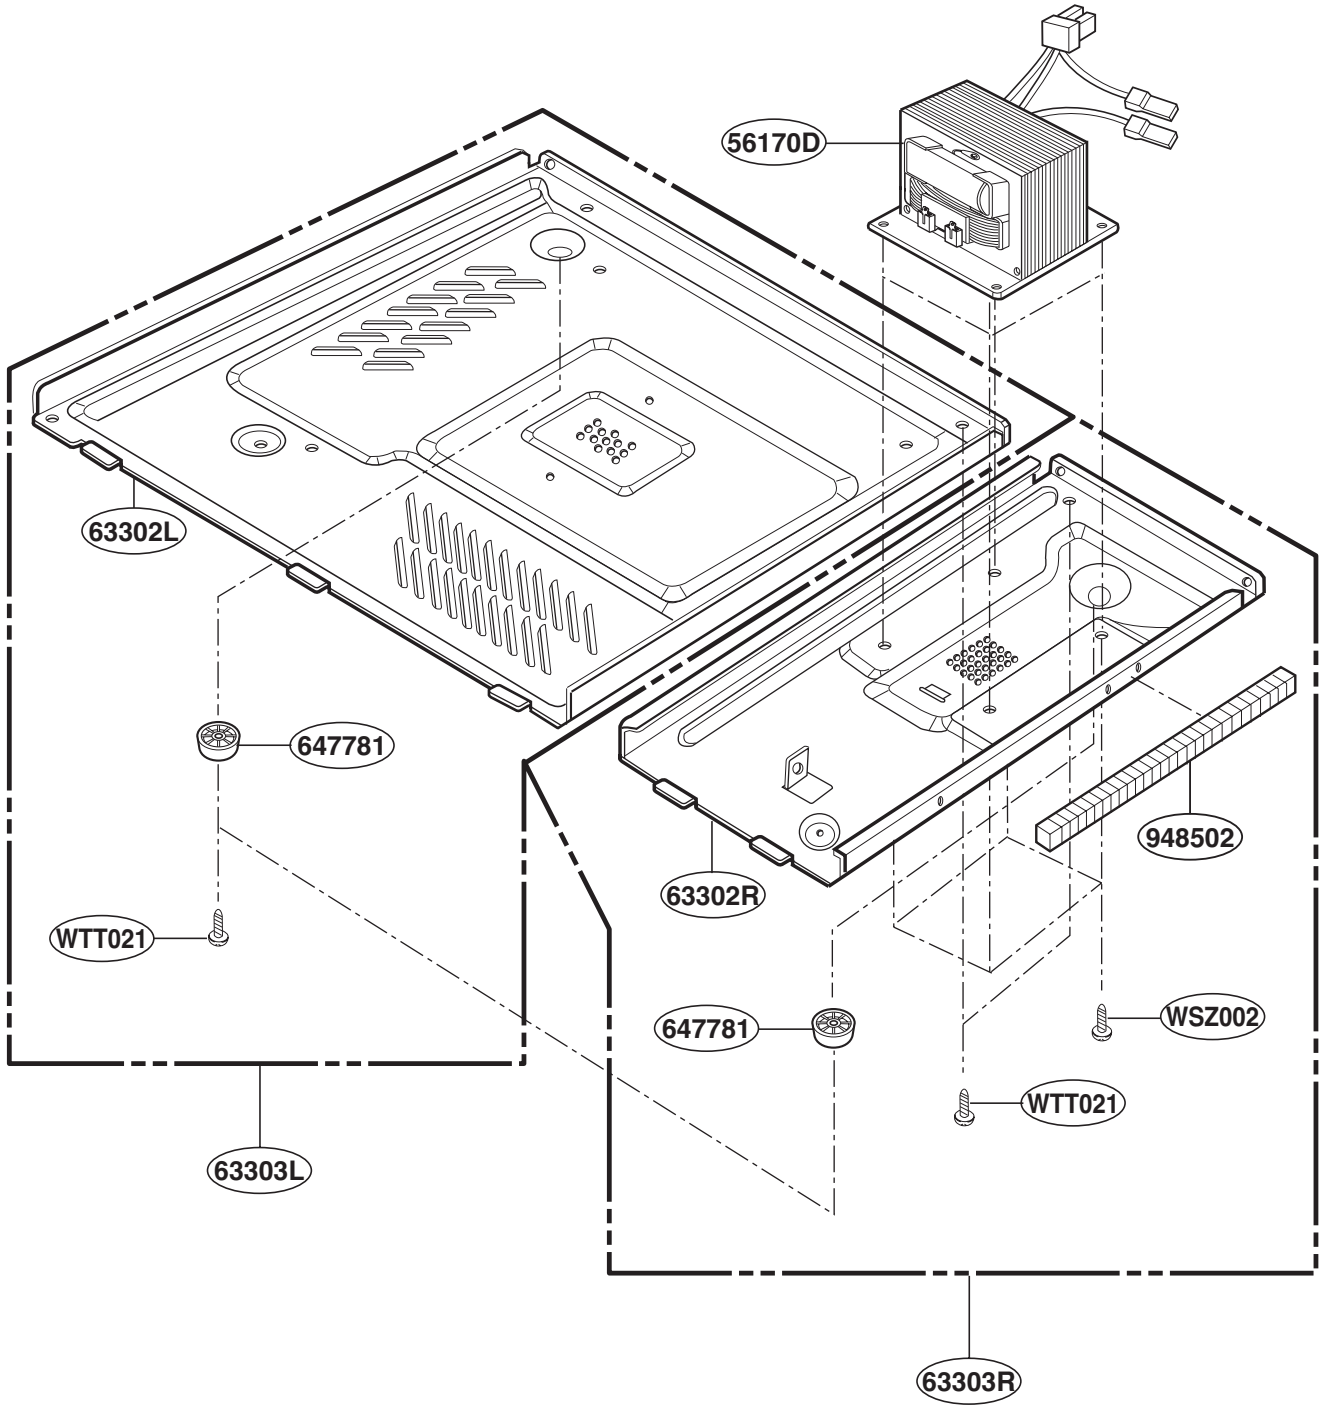

EXPLODED VIEW

INTRODUCTION

Model : KCMS145JBL
KCMS145JBT
KCMS145JWH
KCMS145JSS
KCMS145KBU

DOOR PARTS

CONTROL PANEL PARTS

For Model : KCMS145JBL
KCMS145JBT
KCMS145JWH

For Model : KCMS145JSS
KCMS145KBU

OVEN CAVITY PARTS

LATCH BOARD PARTS

INTERIOR PARTS

BASE PLATE PARTS

SENSOR PARTS