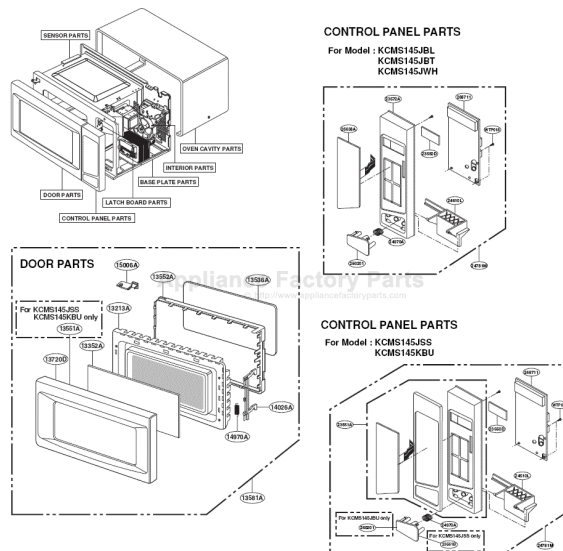

[Find Your LG Microwave Parts - Select From 955 Models](#)

----- Manual continues below -----