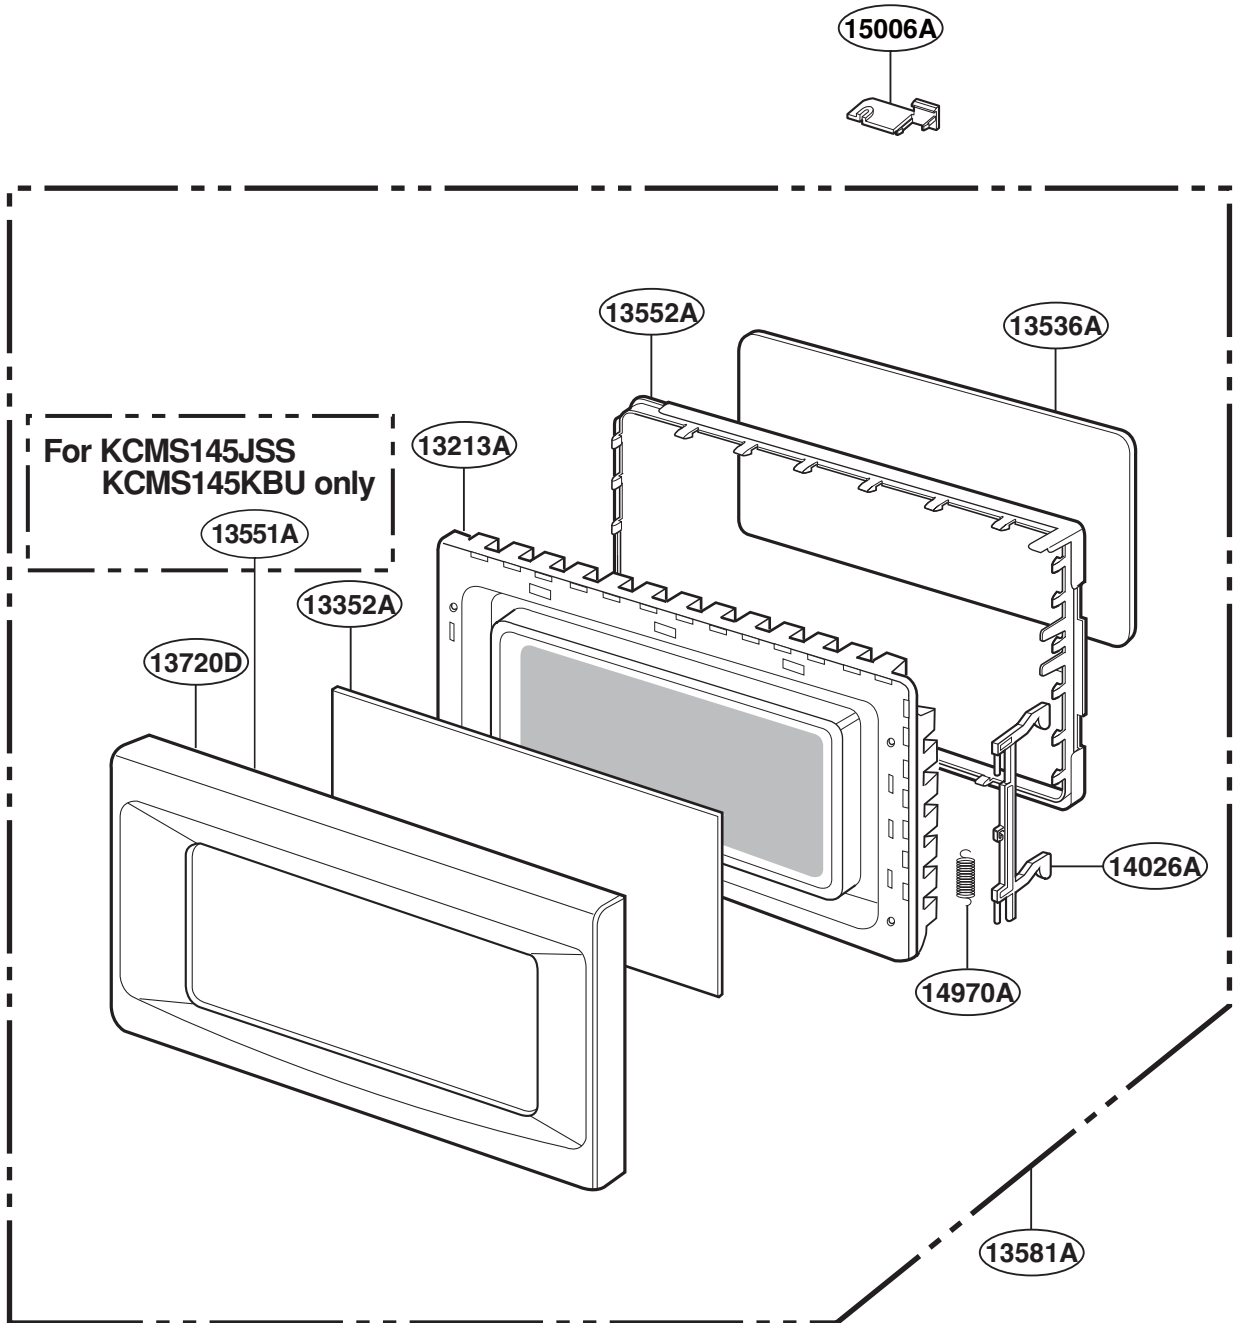

----- Manual continues below -----

EXPLODED VIEW

INTRODUCTION

Model : KCMS145JBL
KCMS145JBT
KCMS145JWH
KCMS145JSS
KCMS145KBU

DOOR PARTS

CONTROL PANEL PARTS

For Model : KCMS145JBL
KCMS145JBT
KCMS145JWH

For Model : KCMS145JSS
KCMS145KBU

OVEN CAVITY PARTS

LATCH BOARD PARTS

INTERIOR PARTS

SENSOR PARTS