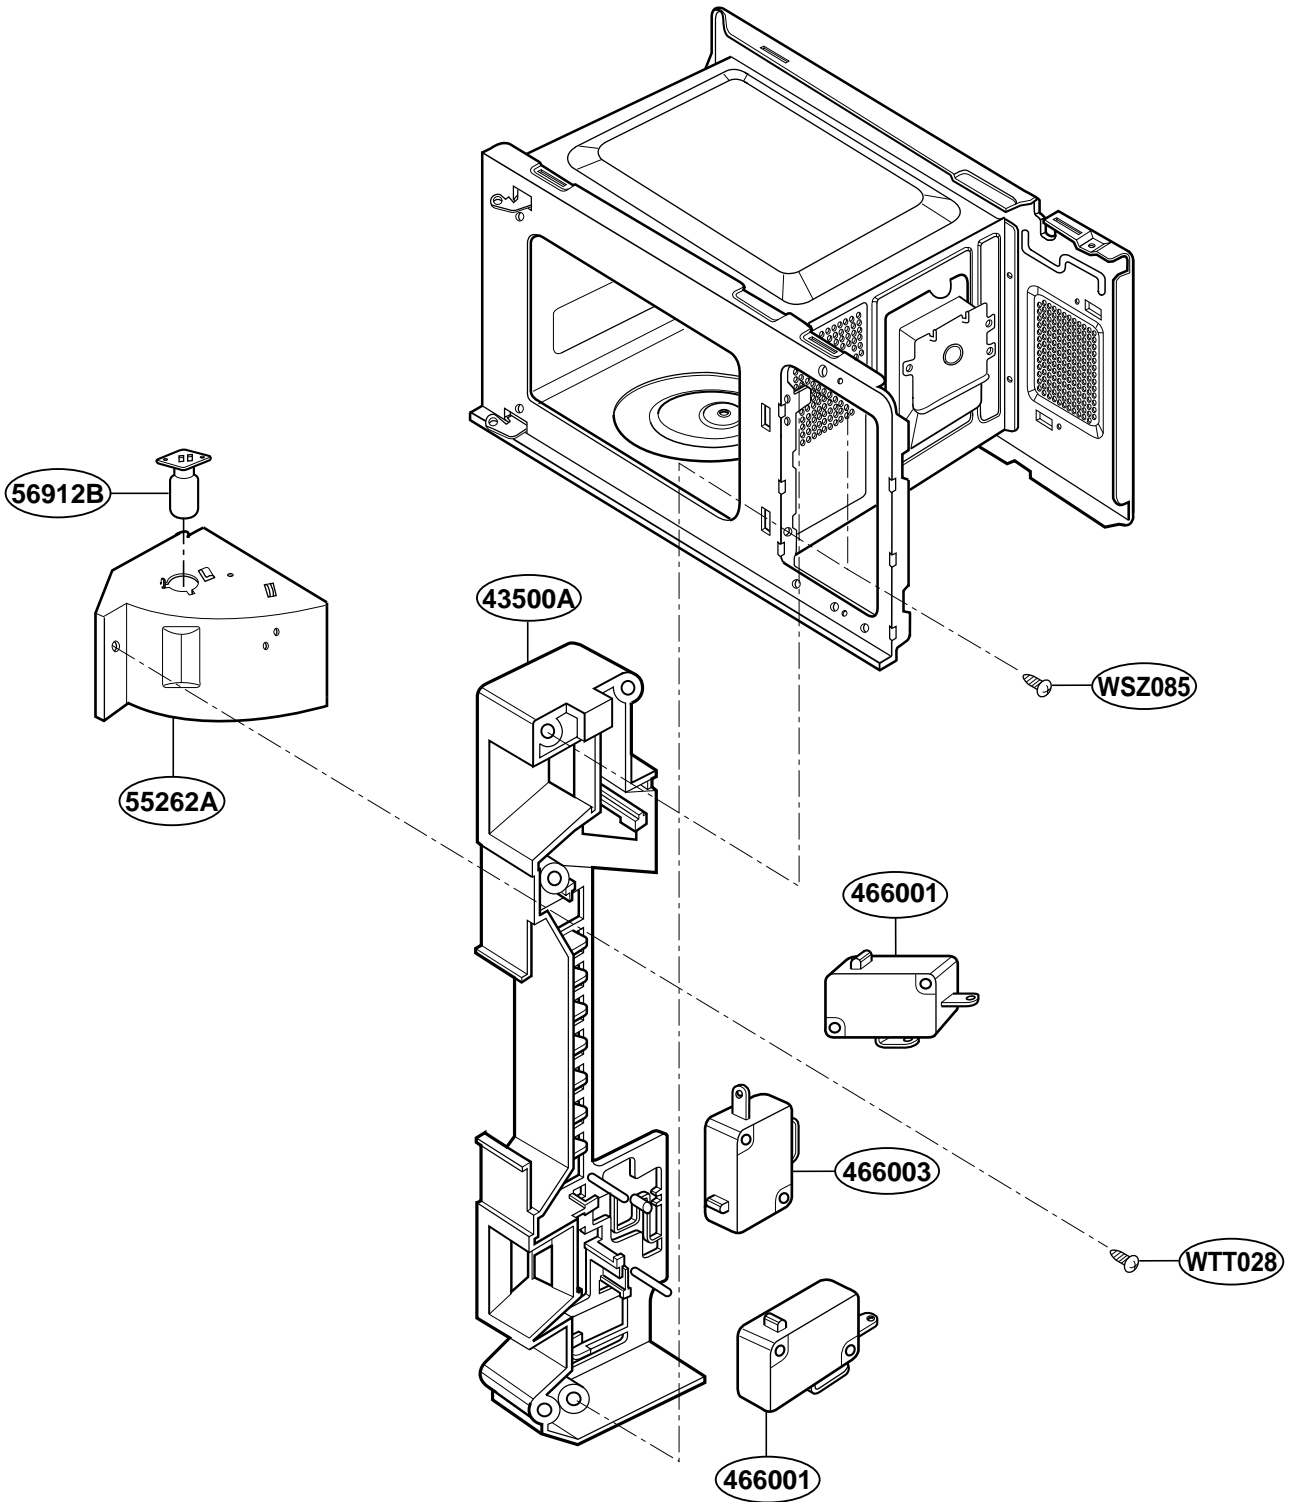

EXPLODED VIEW

INTRODUCTION
MODEL: MMC5086AA

DOOR PARTS
MODEL: MMC5086AA

CONTROLLER PARTS

MODEL: MMC5086AA

OVEN CAVITY PARTS

MODEL: MMC5086AA

SUCTION GUIDE PARTS

MODEL: MMC5086AA

INTERIOR PARTS

MODEL: MMC5086AA

BASE PLATE PARTS MODEL: MMC5086AA

SENSOR PARTS

MODEL: MMC5086AA