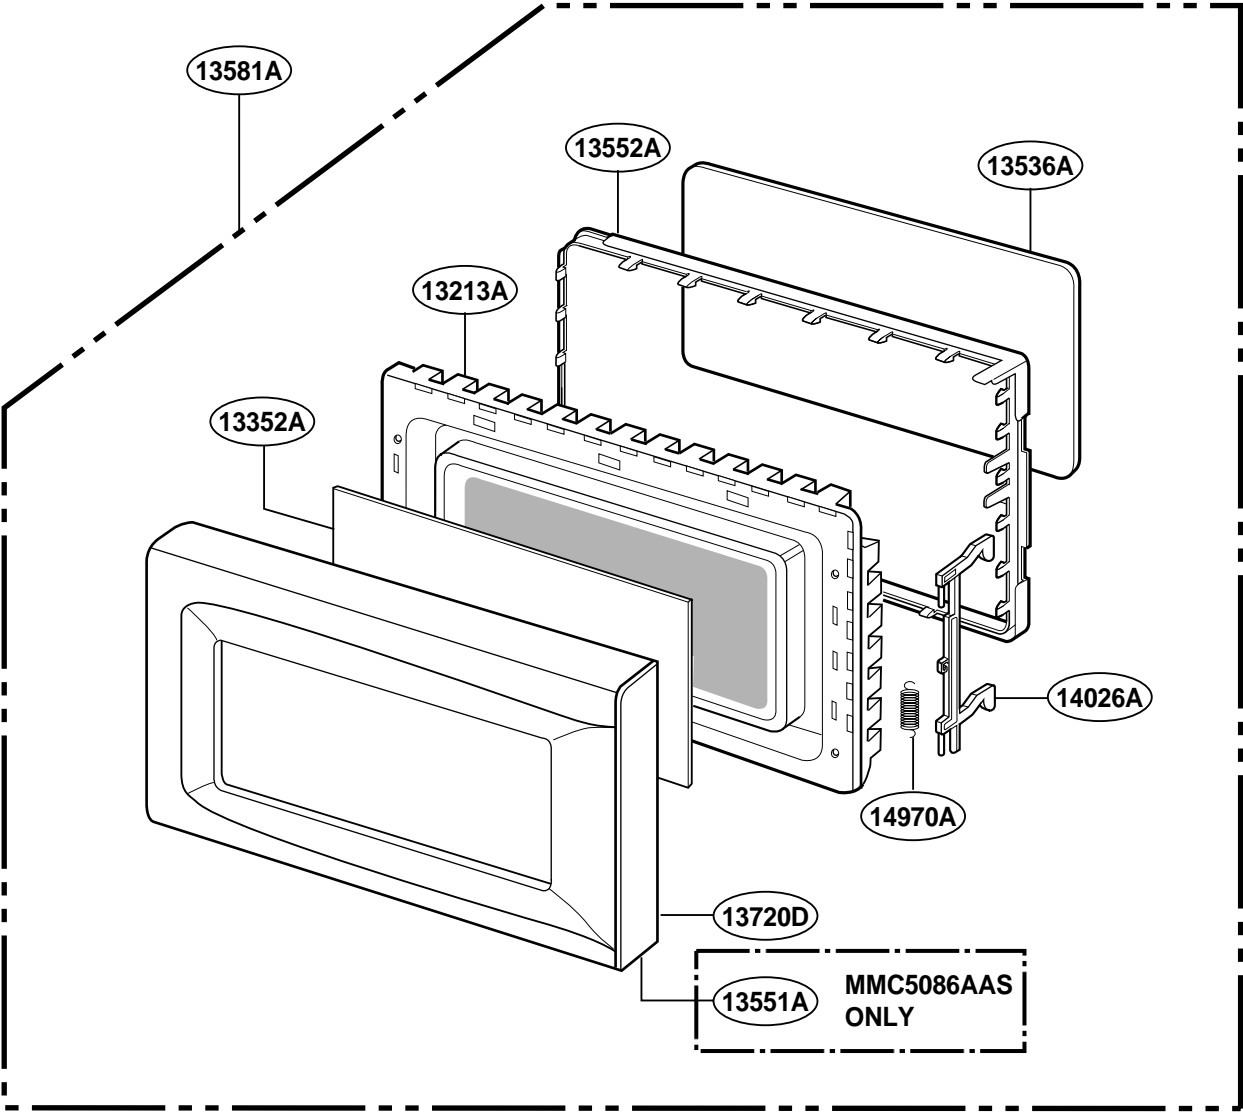

EXPLODED VIEW

INTRODUCTION
MODEL: MMC5086AA

DOOR PARTS
MODEL: MMC5086AA

CONTROLLER PARTS

MODEL: MMC5086AA

OVEN CAVITY PARTS

MODEL: MMC5086AA

SUCTION GUIDE PARTS

MODEL: MMC5086AA

INTERIOR PARTS

MODEL: MMC5086AA

BASE PLATE PARTS MODEL: MMC5086AA

SENSOR PARTS

MODEL: MMC5086AA