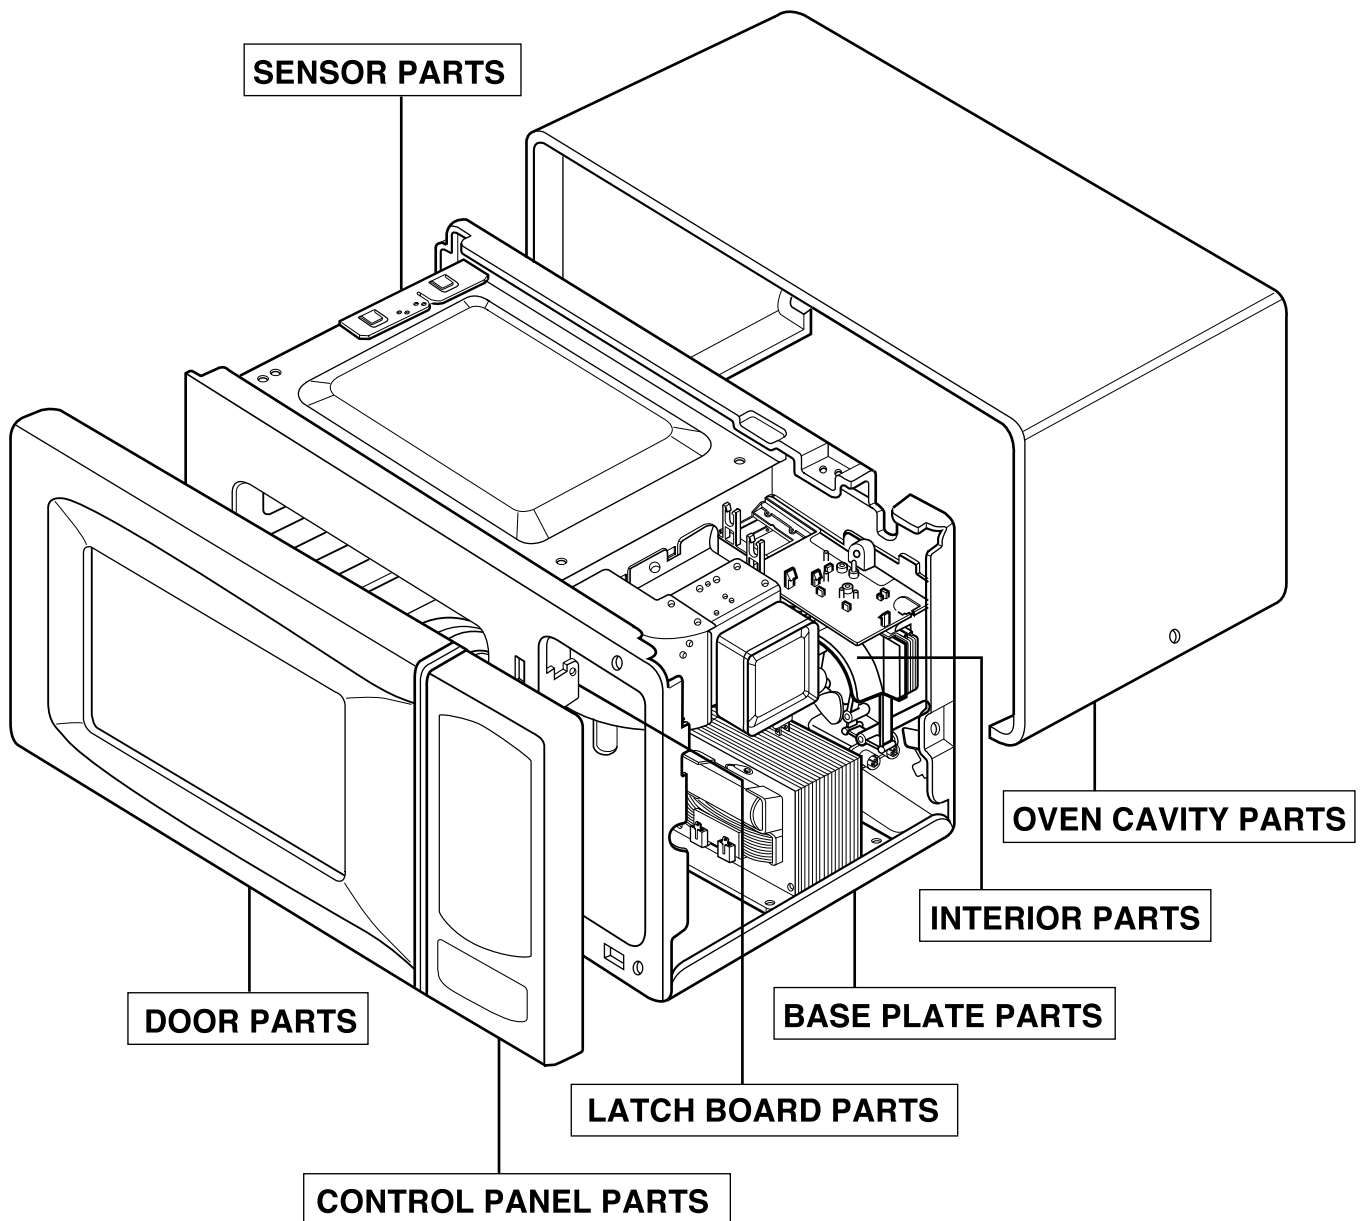

EXPLODED VIEW

INTRODUCTION
MODEL: MMC5086AA

DOOR PARTS
MODEL: MMC5086AA

CONTROLLER PARTS

MODEL: MMC5086AA

OVEN CAVITY PARTS

MODEL: MMC5086AA

SUCTION GUIDE PARTS

MODEL: MMC5086AA

INTERIOR PARTS

MODEL: MMC5086AA

BASE PLATE PARTS MODEL: MMC5086AA

SENSOR PARTS

MODEL: MMC5086AA