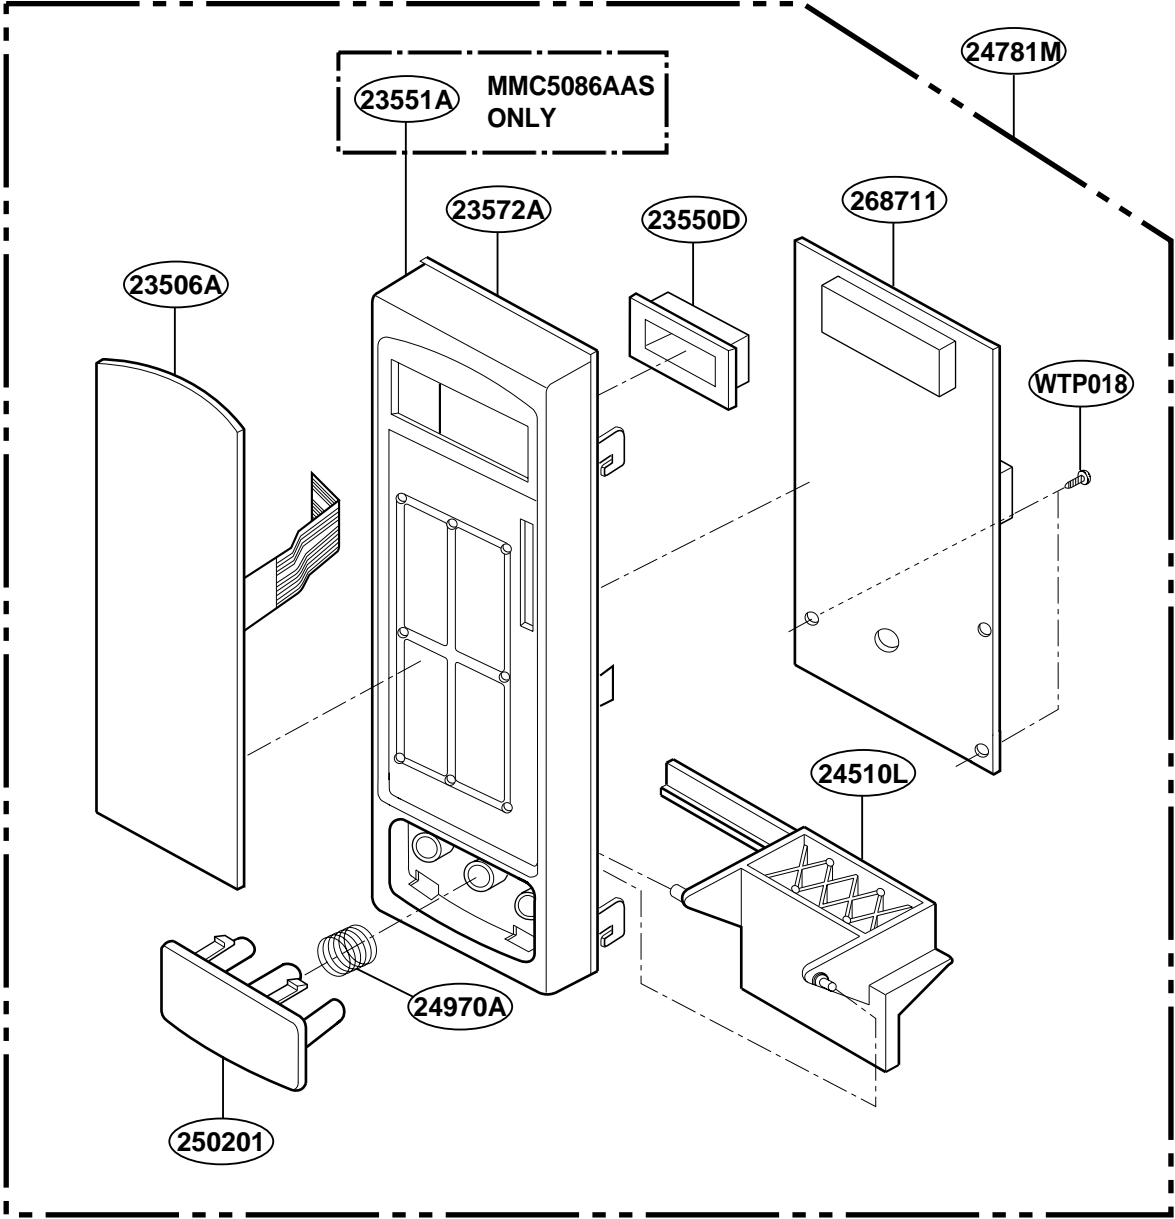

EXPLODED VIEW

INTRODUCTION
MODEL: MMC5086AA

DOOR PARTS
MODEL: MMC5086AA

CONTROLLER PARTS

MODEL: MMC5086AA

OVEN CAVITY PARTS

MODEL: MMC5086AA

SUCTION GUIDE PARTS

MODEL: MMC5086AA

INTERIOR PARTS

MODEL: MMC5086AA

BASE PLATE PARTS MODEL: MMC5086AA

SENSOR PARTS

MODEL: MMC5086AA