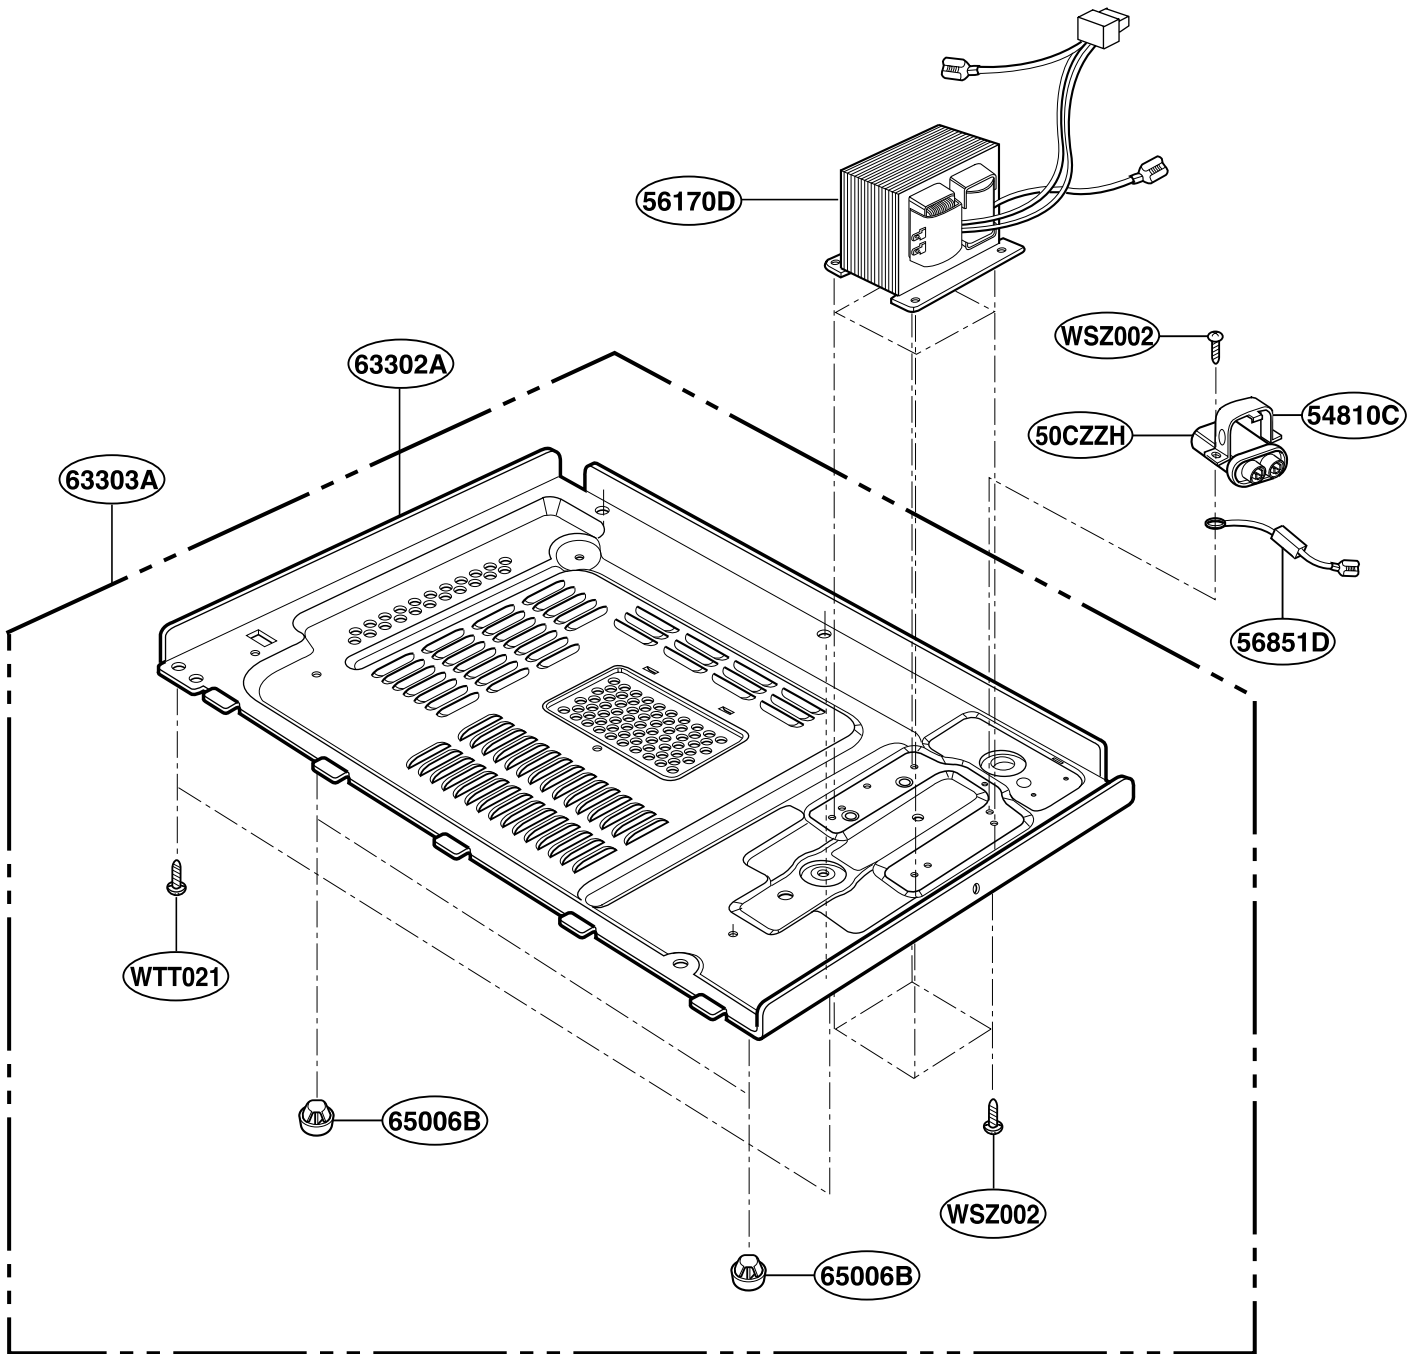

EXPLODED VIEW

INTRODUCTION
MODEL: MMC5086AA

DOOR PARTS
MODEL: MMC5086AA

CONTROLLER PARTS

MODEL: MMC5086AA

OVEN CAVITY PARTS

MODEL: MMC5086AA

SUCTION GUIDE PARTS

MODEL: MMC5086AA

INTERIOR PARTS

MODEL: MMC5086AA

BASE PLATE PARTS MODEL: MMC5086AA

SENSOR PARTS

MODEL: MMC5086AA