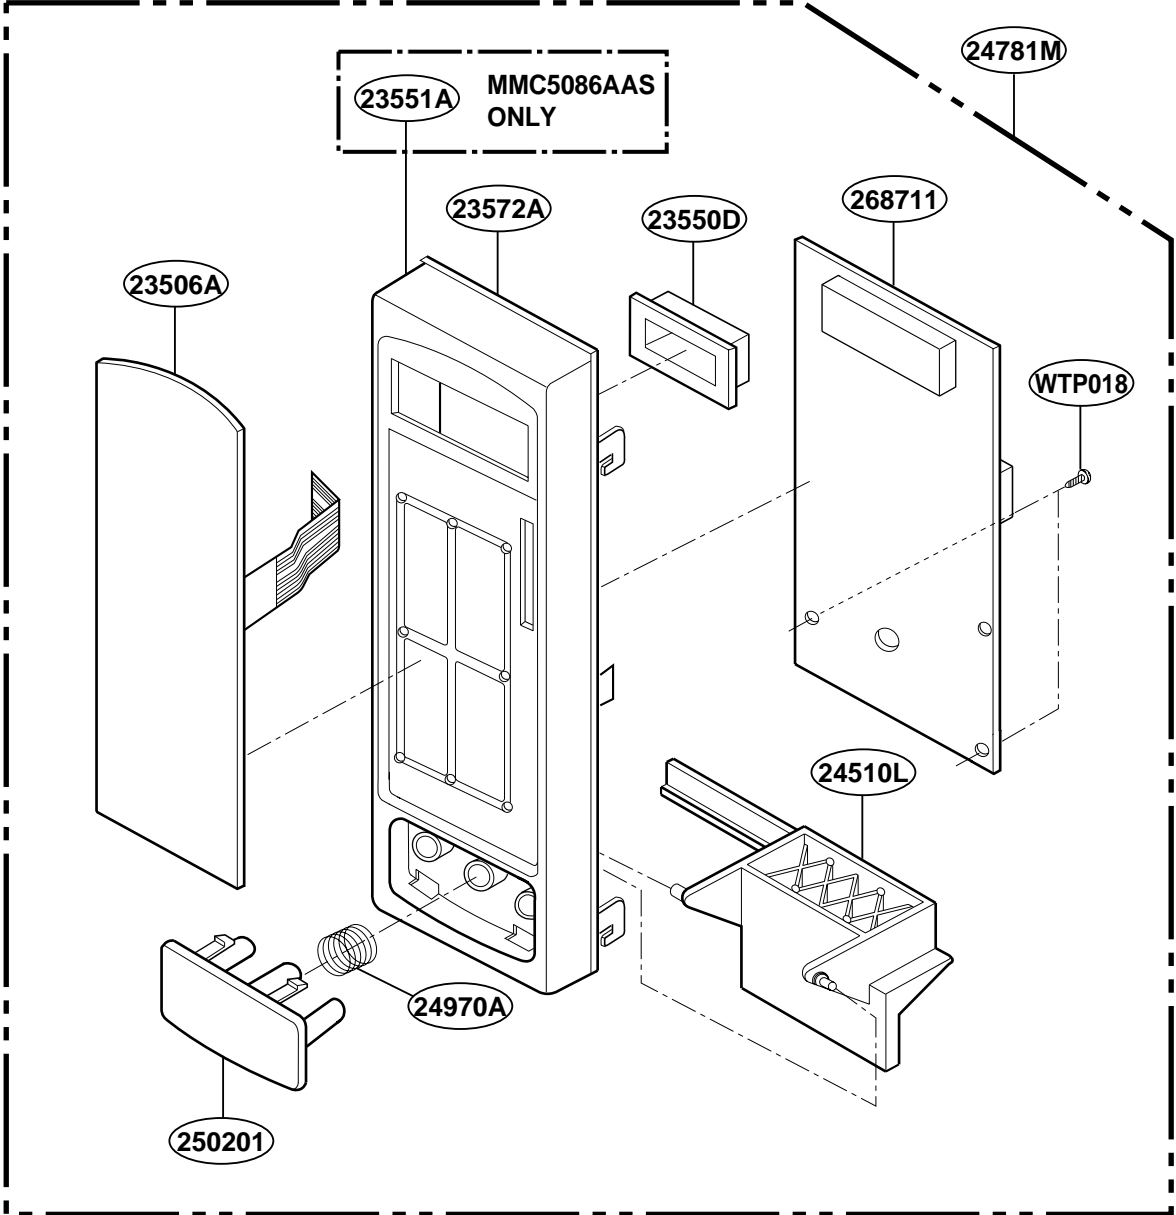

This Owner's Manual is provided and hosted by Appliance Factory Parts.

MAYTAG MMC5086AAW Owner's Manual

[Shop genuine replacement parts for MAYTAG
MMC5086AAW](#)

DOOR PARTS
MODEL: MMC5086AA

[Find Your MAYTAG Microwave Parts - Select From 71 Models](#)

----- Manual continues below -----

EXPLODED VIEW

INTRODUCTION
MODEL: MMC5086AA

DOOR PARTS
MODEL: MMC5086AA

CONTROLLER PARTS

MODEL: MMC5086AA

OVEN CAVITY PARTS

MODEL: MMC5086AA

SUCTION GUIDE PARTS

MODEL: MMC5086AA

INTERIOR PARTS

MODEL: MMC5086AA

BASE PLATE PARTS MODEL: MMC5086AA

SENSOR PARTS

MODEL: MMC5086AA