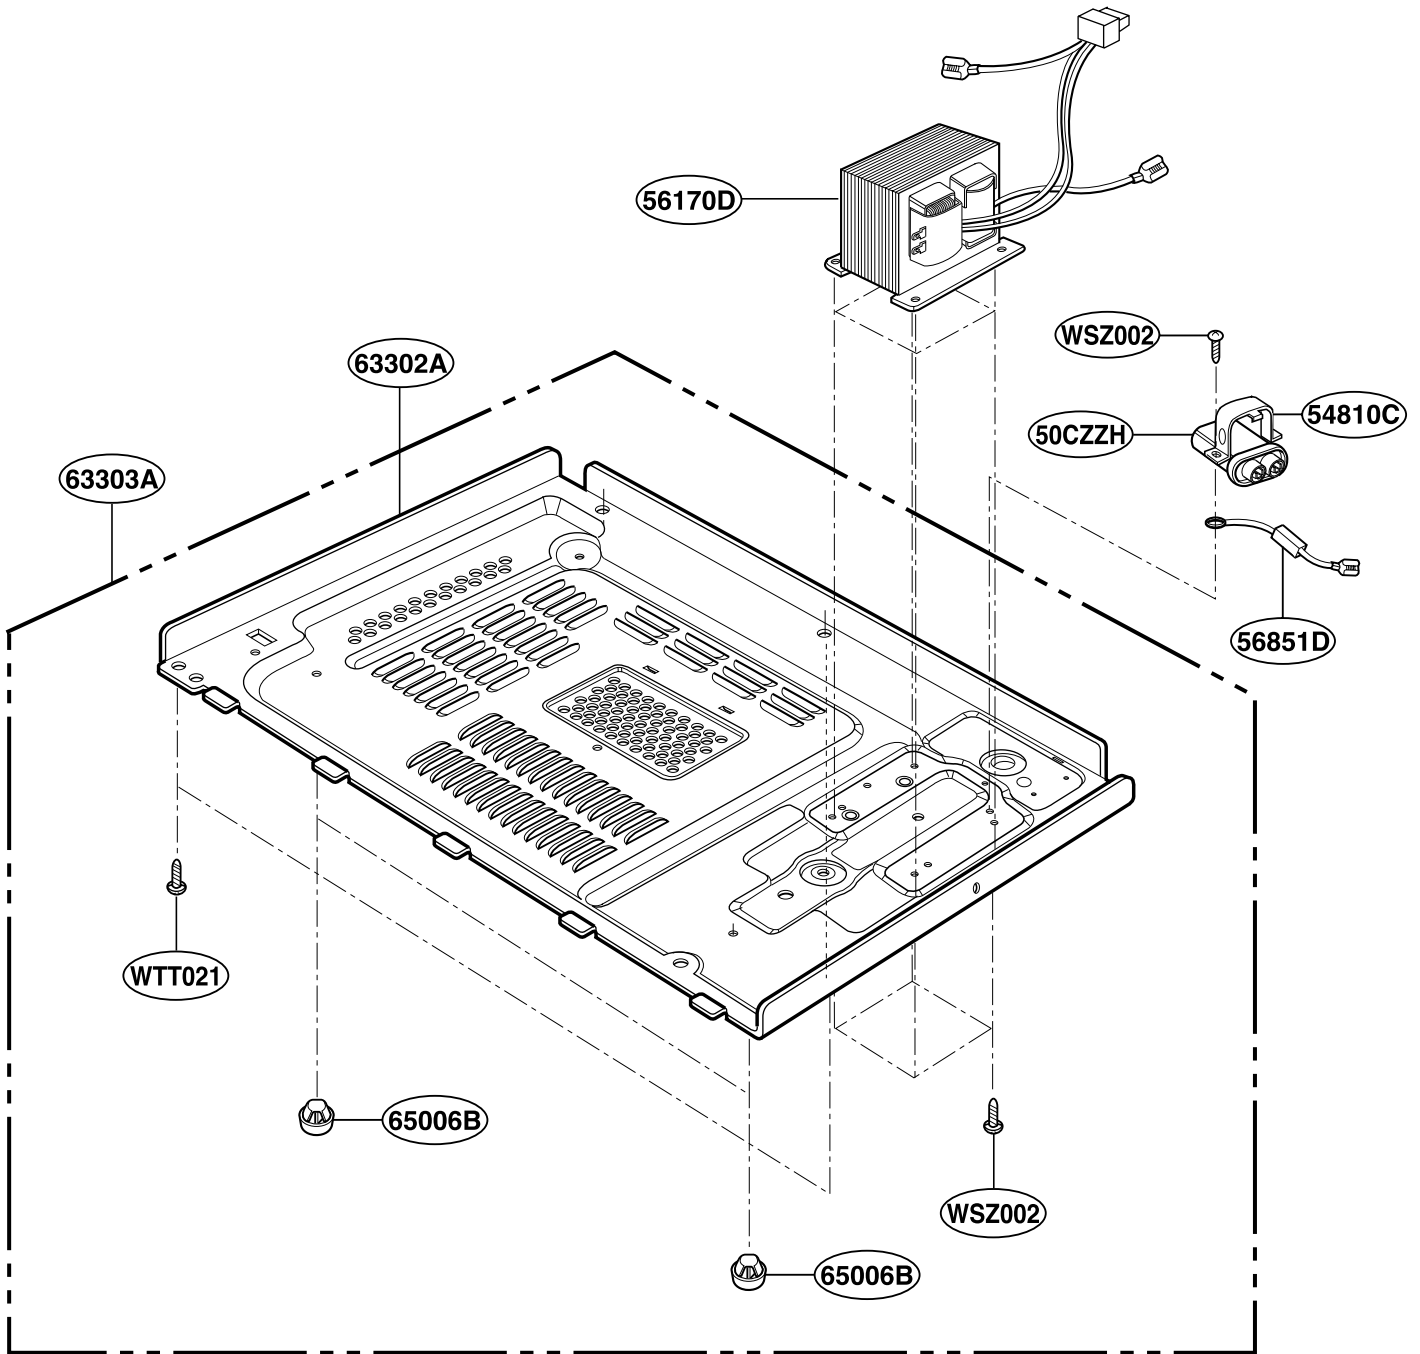

This Owner's Manual is provided and hosted by Appliance Factory Parts.

MAYTAG MMC5086AAW Owner's Manual

[Shop genuine replacement parts for MAYTAG
MMC5086AAW](#)

DOOR PARTS
MODEL: MMC5086AA

[Find Your MAYTAG Microwave Parts - Select From 71 Models](#)

----- Manual continues below -----

EXPLODED VIEW

INTRODUCTION
MODEL: MMC5086AA

DOOR PARTS
MODEL: MMC5086AA

CONTROLLER PARTS

MODEL: MMC5086AA

OVEN CAVITY PARTS

MODEL: MMC5086AA

SUCTION GUIDE PARTS

MODEL: MMC5086AA

INTERIOR PARTS

MODEL: MMC5086AA

BASE PLATE PARTS MODEL: MMC5086AA

SENSOR PARTS

MODEL: MMC5086AA