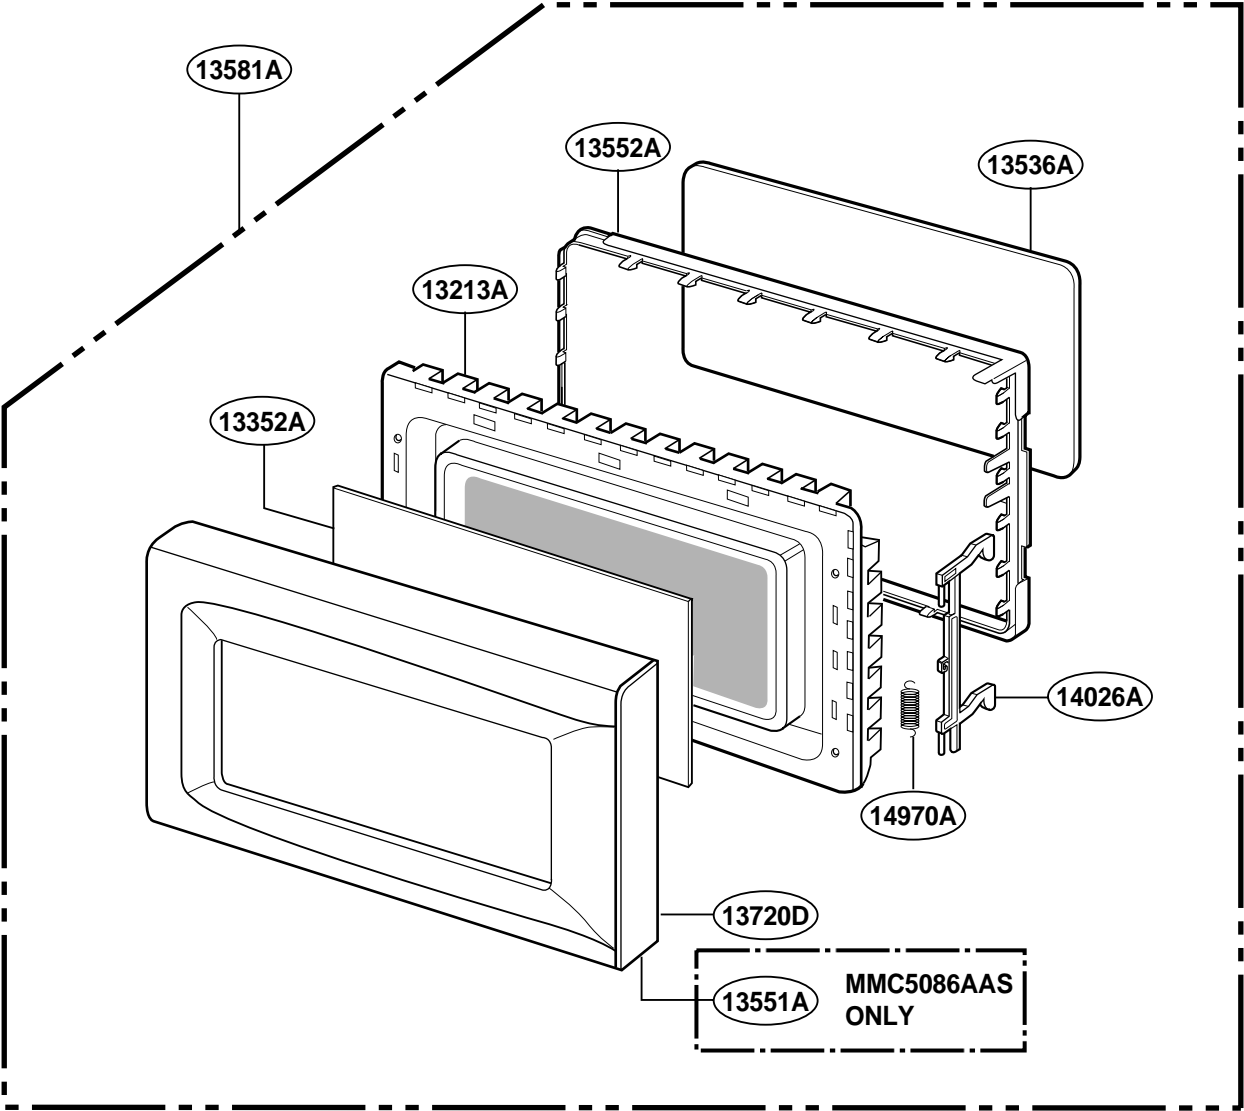

This Owner's Manual is provided and hosted by Appliance Factory Parts.

MAYTAG MMC5086AAW Owner's Manual

[Shop genuine replacement parts for MAYTAG
MMC5086AAW](#)

DOOR PARTS
MODEL: MMC5086AA

[Find Your MAYTAG Microwave Parts - Select From 71 Models](#)

----- Manual continues below -----

EXPLODED VIEW

INTRODUCTION
MODEL: MMC5086AA

DOOR PARTS
MODEL: MMC5086AA

CONTROLLER PARTS

MODEL: MMC5086AA

OVEN CAVITY PARTS

MODEL: MMC5086AA

SUCTION GUIDE PARTS

MODEL: MMC5086AA

INTERIOR PARTS

MODEL: MMC5086AA

BASE PLATE PARTS MODEL: MMC5086AA

SENSOR PARTS

MODEL: MMC5086AA