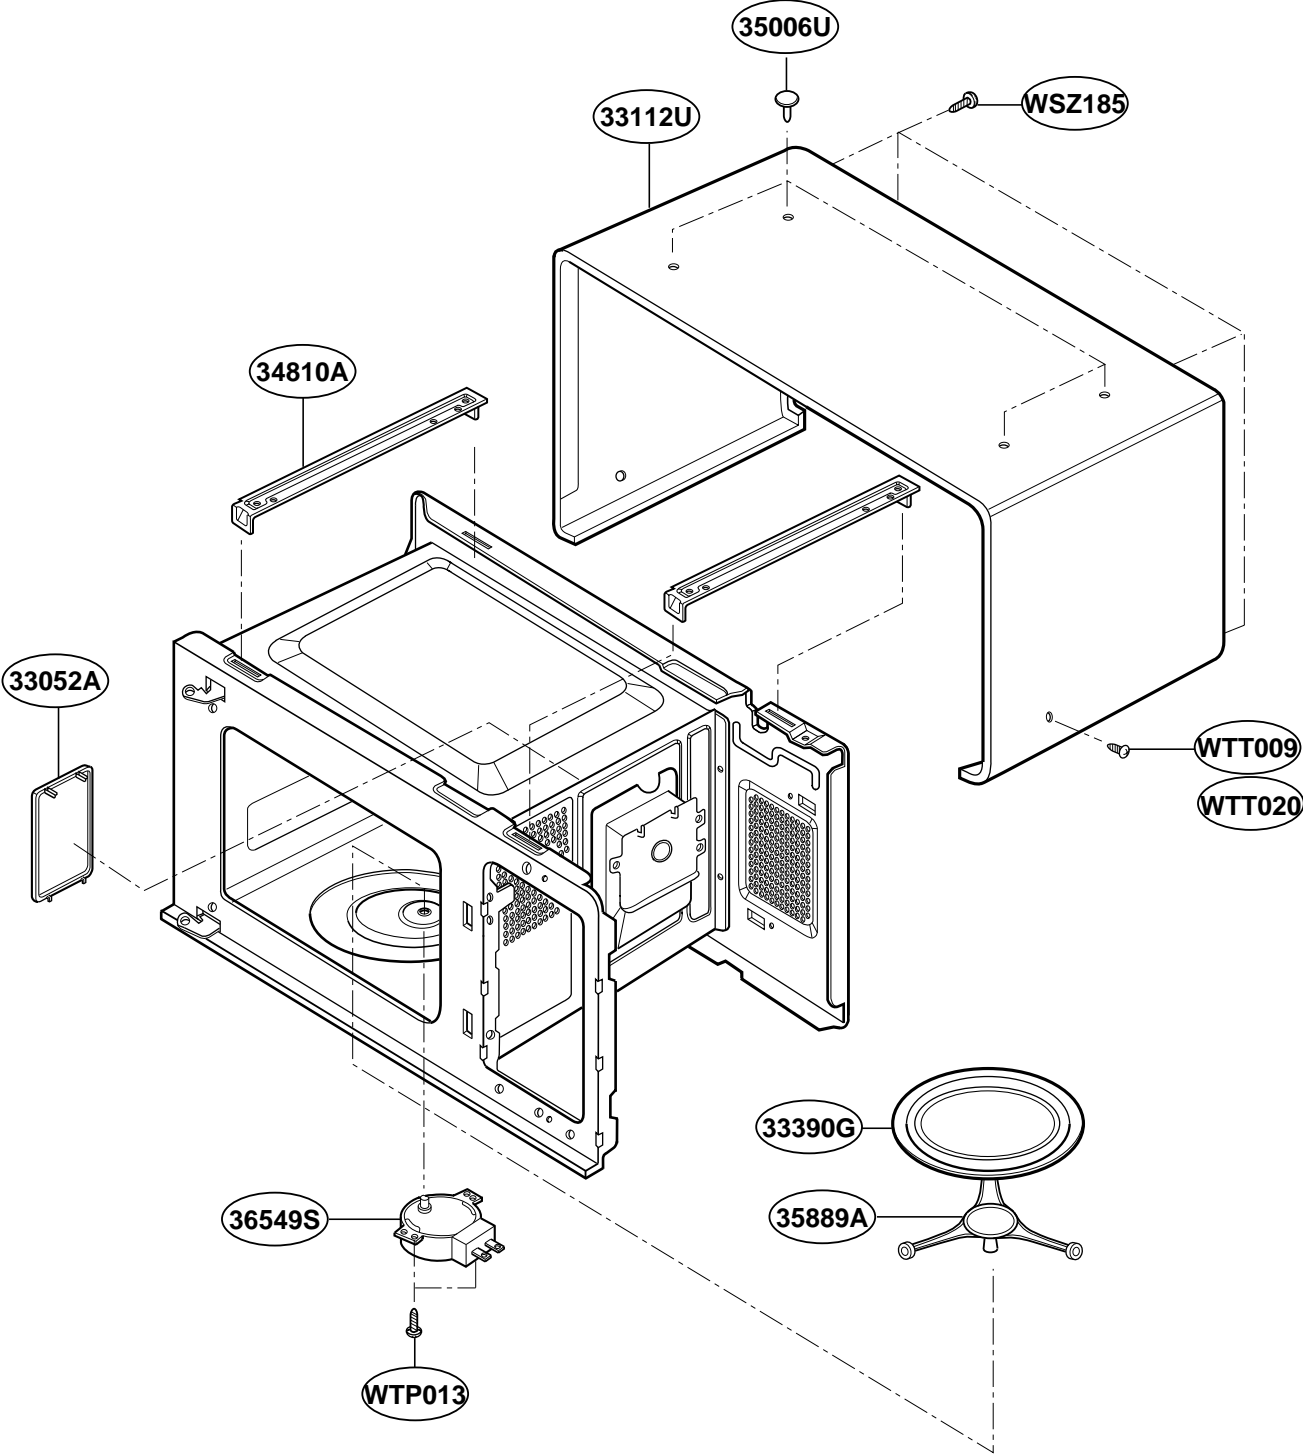

This Owner's Manual is provided and hosted by Appliance Factory Parts.

MAYTAG MMC5086AAW Owner's Manual

[Shop genuine replacement parts for MAYTAG
MMC5086AAW](#)

DOOR PARTS
MODEL: MMC5086AA

[Find Your MAYTAG Microwave Parts - Select From 71 Models](#)

----- Manual continues below -----

EXPLODED VIEW

INTRODUCTION
MODEL: MMC5086AA

DOOR PARTS
MODEL: MMC5086AA

CONTROLLER PARTS

MODEL: MMC5086AA

OVEN CAVITY PARTS

MODEL: MMC5086AA

SUCTION GUIDE PARTS

MODEL: MMC5086AA

INTERIOR PARTS

MODEL: MMC5086AA

BASE PLATE PARTS MODEL: MMC5086AA

SENSOR PARTS

MODEL: MMC5086AA