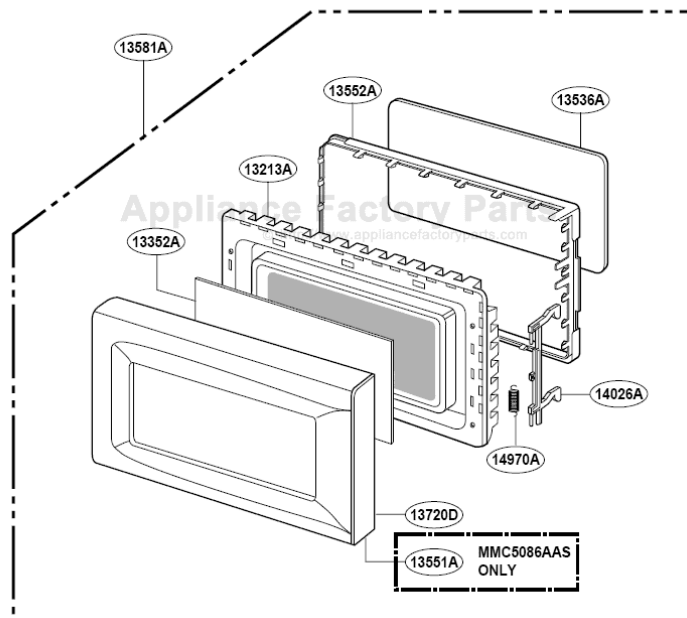

This Owner's Manual is provided and hosted by Appliance Factory Parts.

MAYTAG MMC5086AAW Owner's Manual

[Shop genuine replacement parts for MAYTAG
MMC5086AAW](#)

DOOR PARTS
MODEL: MMC5086AA

[Find Your MAYTAG Microwave Parts - Select From 71 Models](#)

----- Manual continues below -----

EXPLODED VIEW

INTRODUCTION
MODEL: MMC5086AA

DOOR PARTS
MODEL: MMC5086AA

CONTROLLER PARTS

MODEL: MMC5086AA

OVEN CAVITY PARTS

MODEL: MMC5086AA

SUCTION GUIDE PARTS

MODEL: MMC5086AA

INTERIOR PARTS

MODEL: MMC5086AA

BASE PLATE PARTS MODEL: MMC5086AA

SENSOR PARTS

MODEL: MMC5086AA