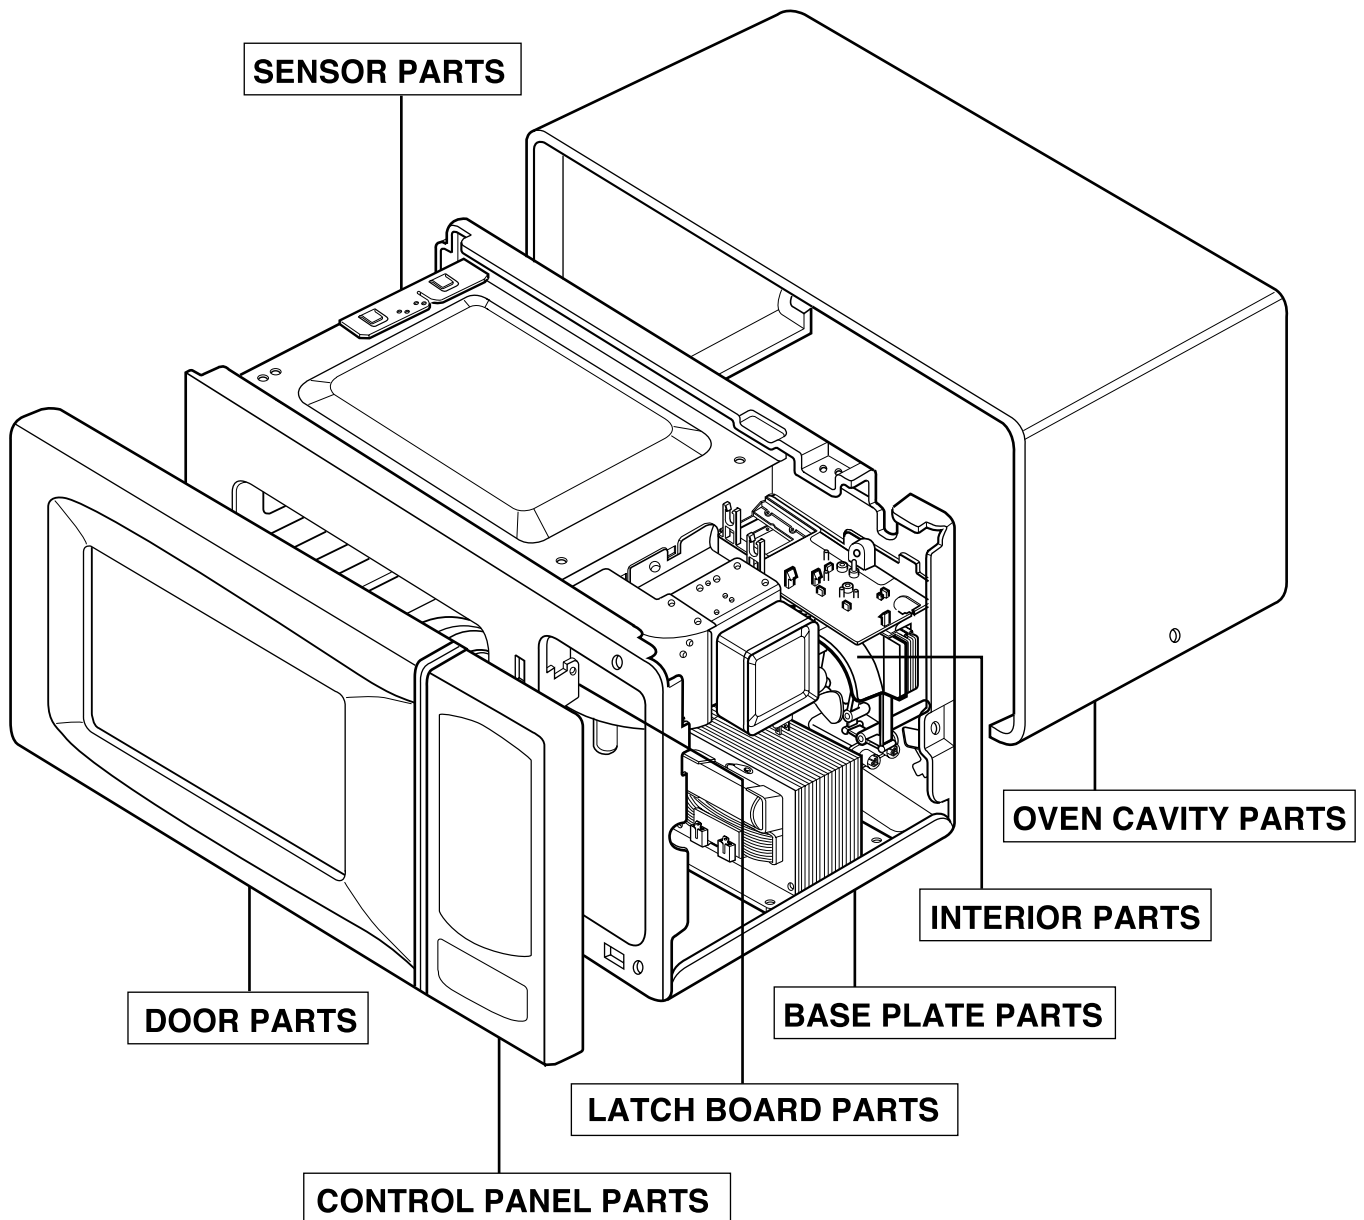

This Owner's Manual is provided and hosted by Appliance Factory Parts.

MAYTAG MMC5086AAW Owner's Manual

[Shop genuine replacement parts for MAYTAG
MMC5086AAW](#)

DOOR PARTS
MODEL: MMC5086AA

[Find Your MAYTAG Microwave Parts - Select From 71 Models](#)

----- Manual continues below -----

EXPLODED VIEW

INTRODUCTION
MODEL: MMC5086AA

DOOR PARTS
MODEL: MMC5086AA

CONTROLLER PARTS

MODEL: MMC5086AA

OVEN CAVITY PARTS

MODEL: MMC5086AA

SUCTION GUIDE PARTS

MODEL: MMC5086AA

INTERIOR PARTS

MODEL: MMC5086AA

BASE PLATE PARTS MODEL: MMC5086AA

SENSOR PARTS

MODEL: MMC5086AA