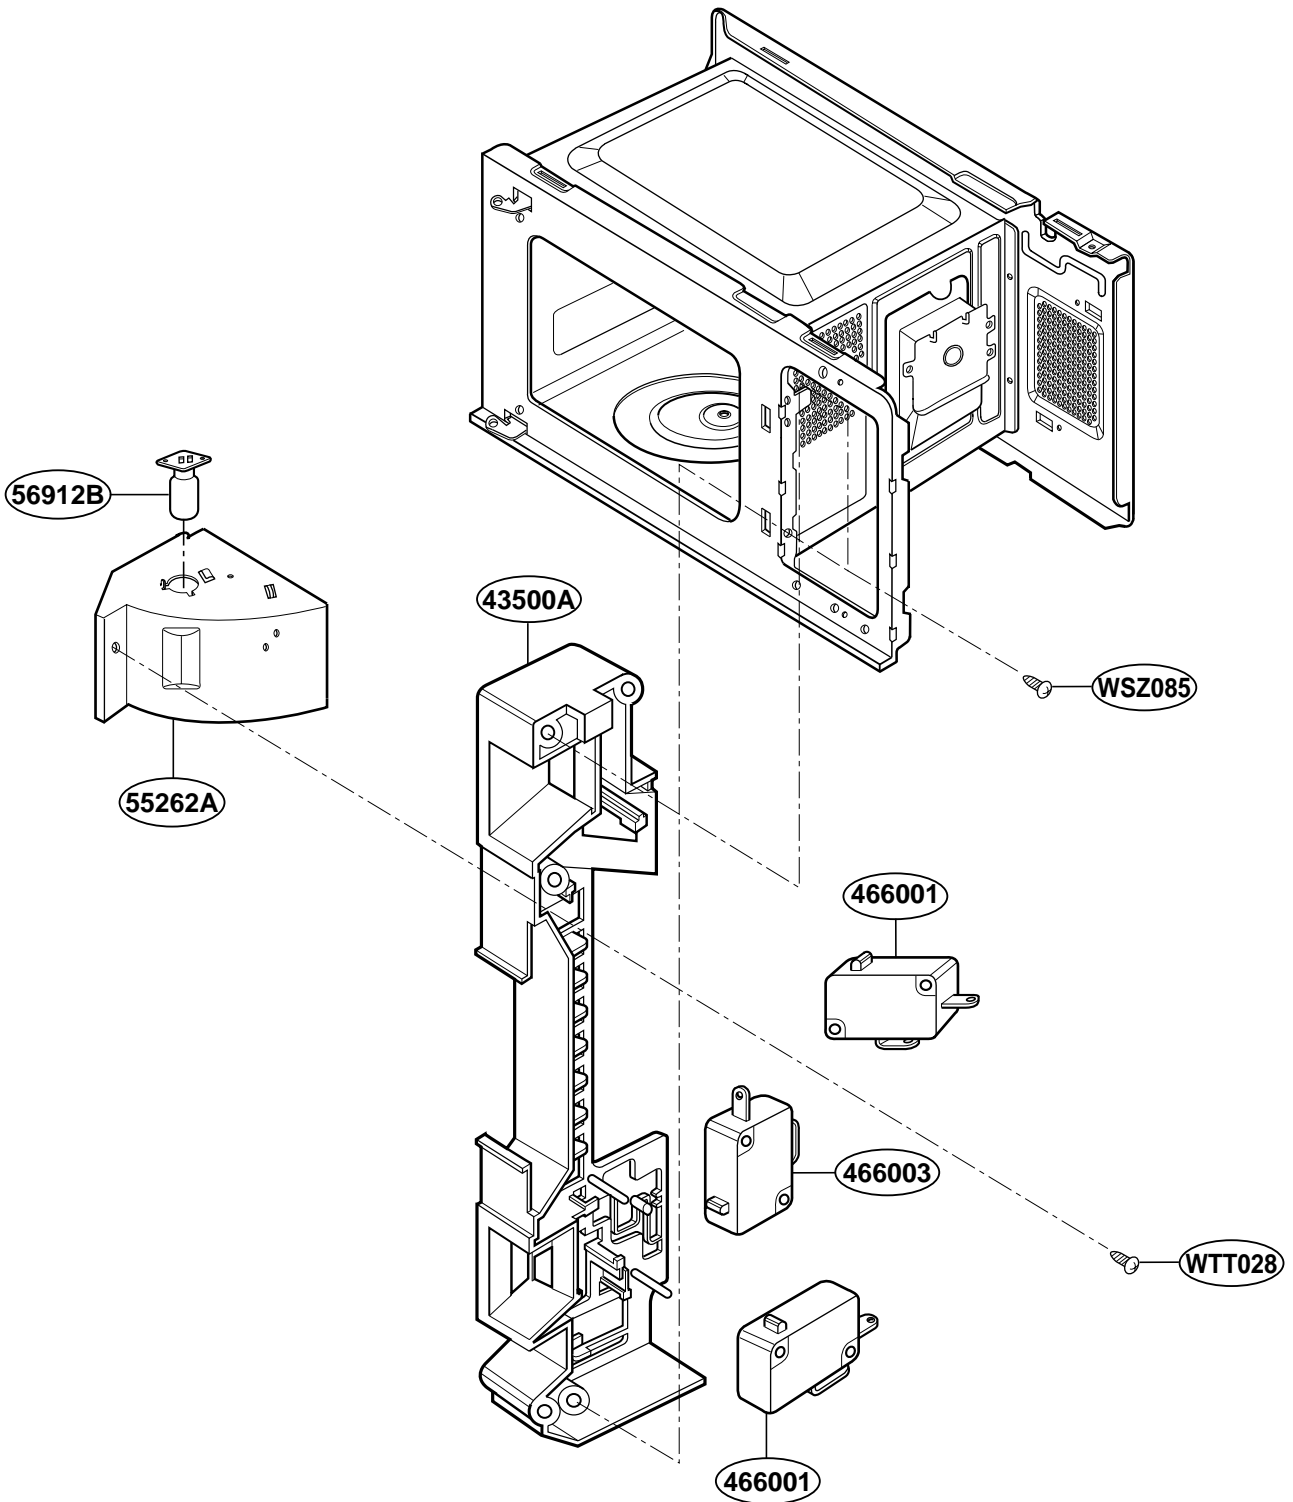

This Owner's Manual is provided and hosted by Appliance Factory Parts.

MAYTAG MMC5086AAW Owner's Manual

[Shop genuine replacement parts for MAYTAG
MMC5086AAW](#)

DOOR PARTS
MODEL: MMC5086AA

[Find Your MAYTAG Microwave Parts - Select From 71 Models](#)

----- Manual continues below -----

EXPLODED VIEW

INTRODUCTION
MODEL: MMC5086AA

DOOR PARTS
MODEL: MMC5086AA

CONTROLLER PARTS

MODEL: MMC5086AA

OVEN CAVITY PARTS

MODEL: MMC5086AA

SUCTION GUIDE PARTS

MODEL: MMC5086AA

INTERIOR PARTS

MODEL: MMC5086AA

BASE PLATE PARTS MODEL: MMC5086AA

SENSOR PARTS

MODEL: MMC5086AA