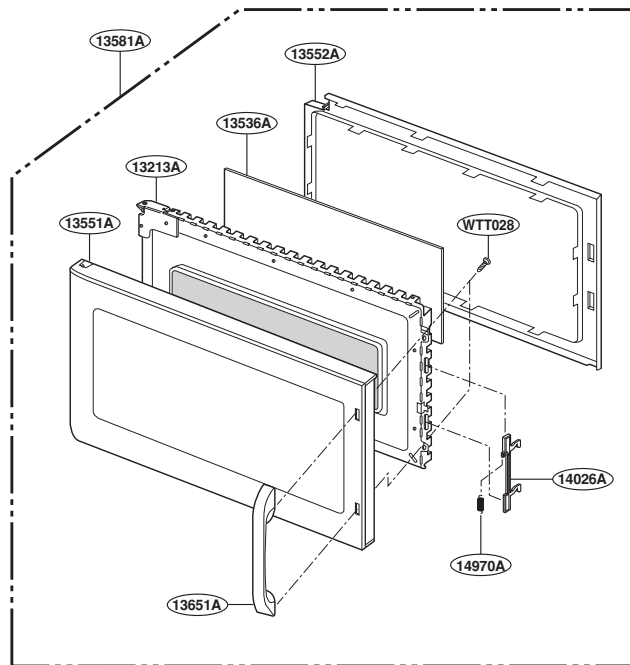

## DOOR PARTS

FOR MODEL: MMV4184AW/B/C  
MMV5186AAW/B/Q

FOR MODEL: MMV5186AAS

**FOR MODEL: JMV8196AAW/B/Q**

**FOR MODEL: JMV8196AAS**

# OVEN CAVITY PARTS

# LATCH BOARD PARTS