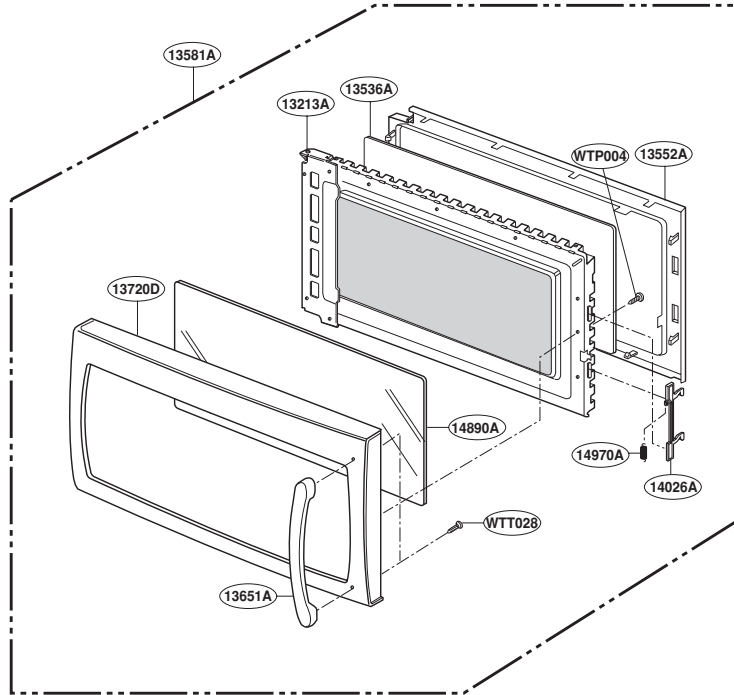

## DOOR PARTS

FOR MODEL: MMV4184AW/B/C  
MMV5186AAW/B/Q

FOR MODEL: MMV5186AAS

**FOR MODEL: JMV8196AAW/B/Q**

**FOR MODEL: JMV8196AAS**

# LATCH BOARD PARTS