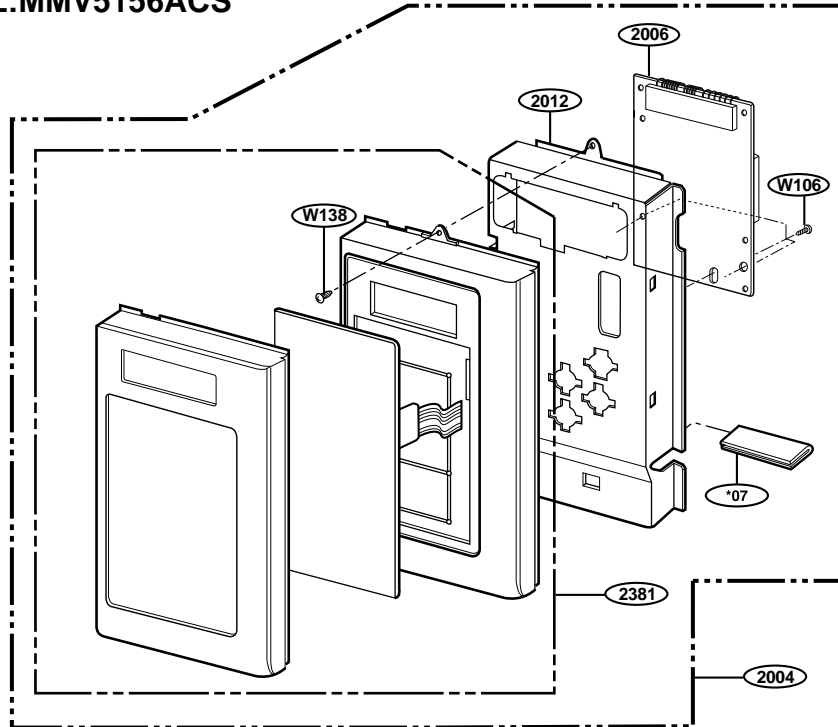

This Owner's Manual is provided and hosted by Appliance Factory Parts.

MAYTAG MMV5156ACQ Owner's Manual

**Shop genuine replacement parts for MAYTAG
MMV5156ACQ**

DOOR PARTS

FOR MODEL:MMV5156ACW/B/Q

Find Your MAYTAG Microwave Parts - Select From 71 Models

----- Manual continues below -----

EXPLODED VIEW DOOR PARTS

FOR MODEL:MMV5156ACW/B/Q

FOR MODEL:MMV5156ACS

CONTROLLER PARTS

FOR MODEL:MMV5156ACW/B/Q

FOR MODEL:MMV5156ACS

OVEN CAVITY PARTS

LATCH BOARD PARTS

INTERIOR PARTS (I)

INTERIOR PARTS (II)

INSTALLATION PARTS