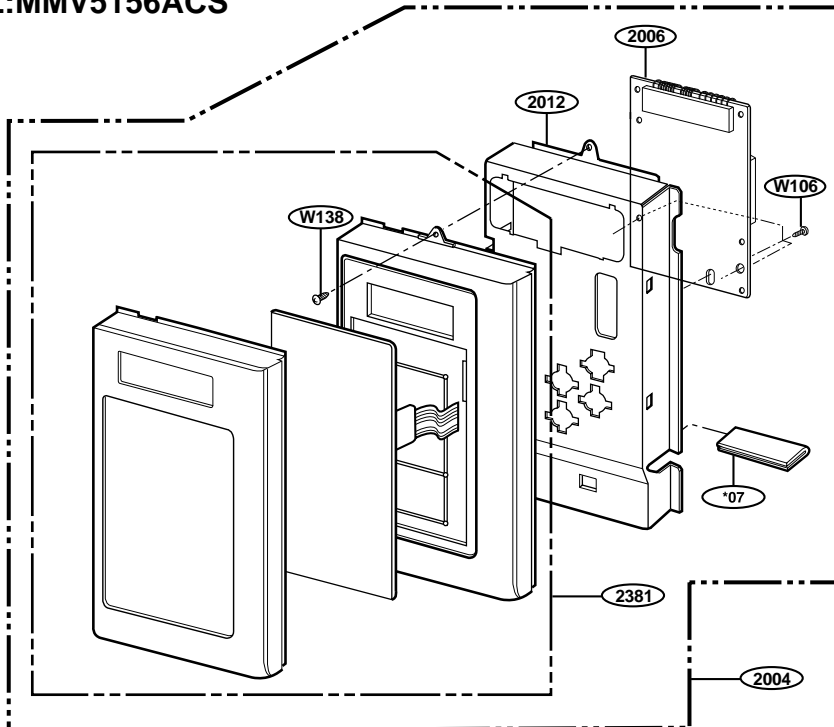

EXPLODED VIEW DOOR PARTS

FOR MODEL:MMV5156ACW/B/Q

FOR MODEL:MMV5156ACS

CONTROLLER PARTS

FOR MODEL:MMV5156ACW/B/Q

FOR MODEL:MMV5156ACS

OVEN CAVITY PARTS

LATCH BOARD PARTS

INTERIOR PARTS (I)

INTERIOR PARTS (II)

INSTALLATION PARTS