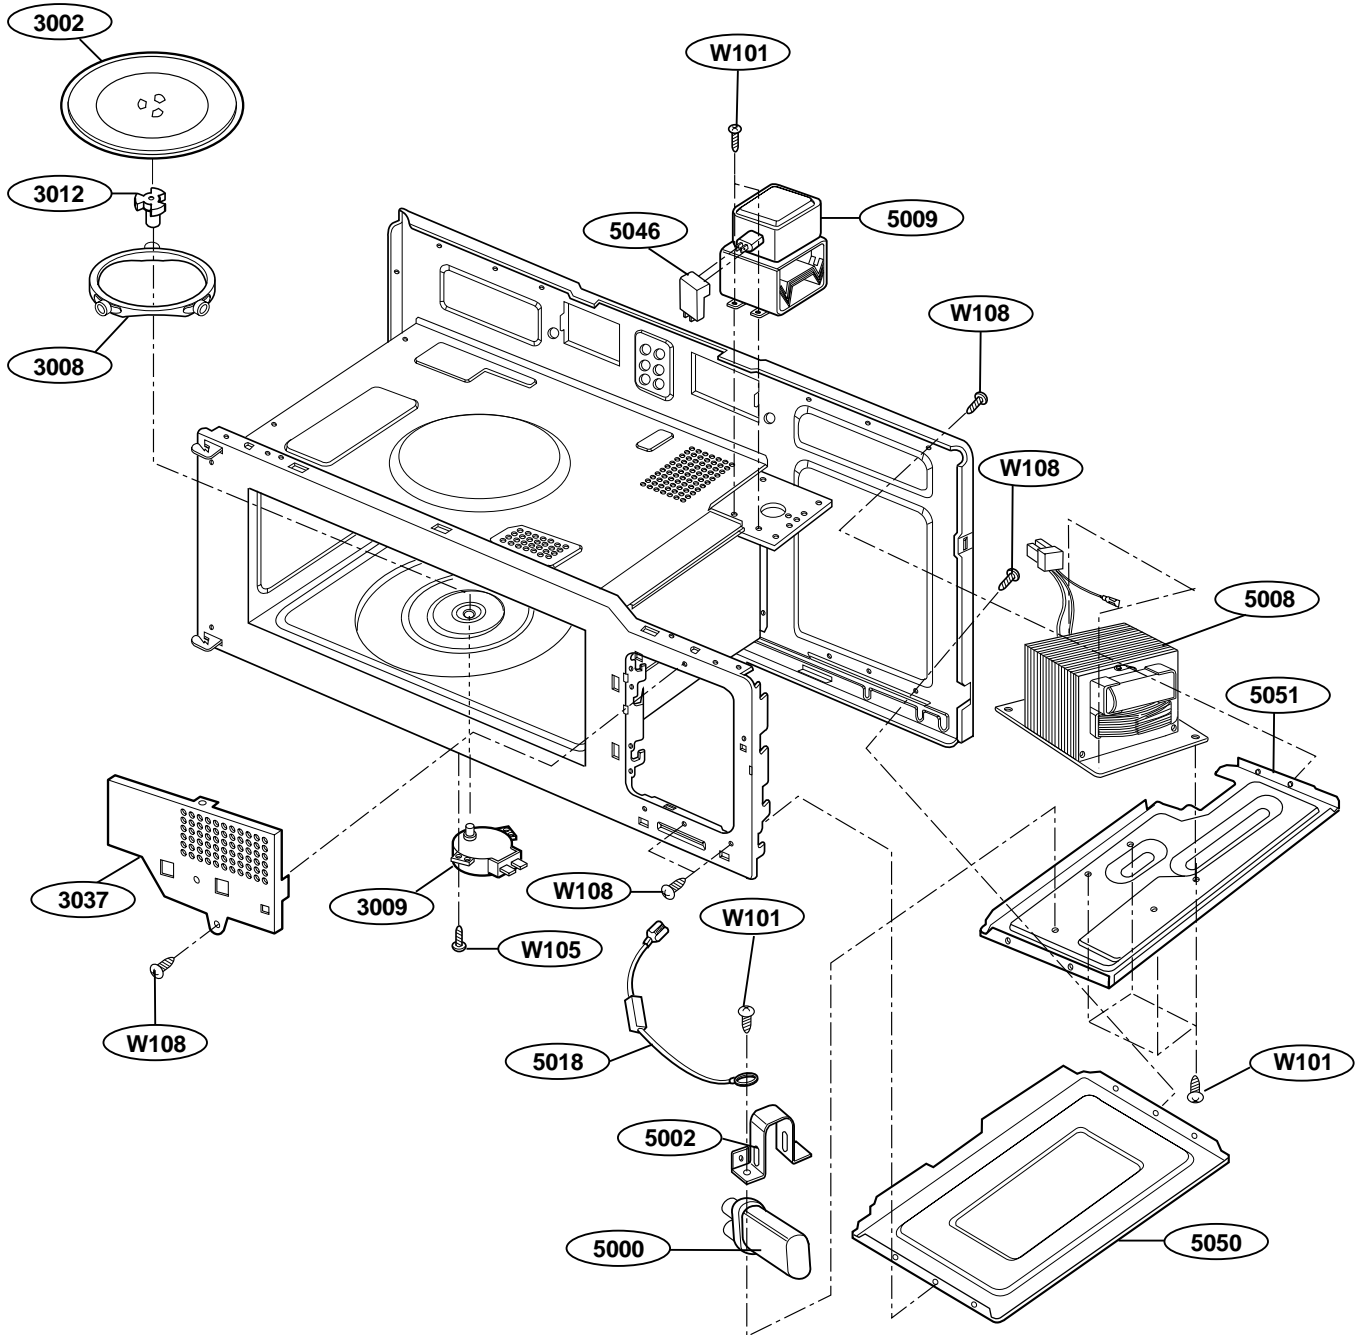

This Owner's Manual is provided and hosted by Appliance Factory Parts.

MAYTAG MMV5156ACQ Owner's Manual

**Shop genuine replacement parts for MAYTAG
MMV5156ACQ**

DOOR PARTS

FOR MODEL:MMV5156ACW/B/Q

Find Your MAYTAG Microwave Parts - Select From 71 Models

----- Manual continues below -----

EXPLODED VIEW DOOR PARTS

FOR MODEL:MMV5156ACW/B/Q

FOR MODEL:MMV5156ACS

CONTROLLER PARTS

FOR MODEL:MMV5156ACW/B/Q

FOR MODEL:MMV5156ACS

OVEN CAVITY PARTS

LATCH BOARD PARTS

INTERIOR PARTS (I)

INTERIOR PARTS (II)

INSTALLATION PARTS