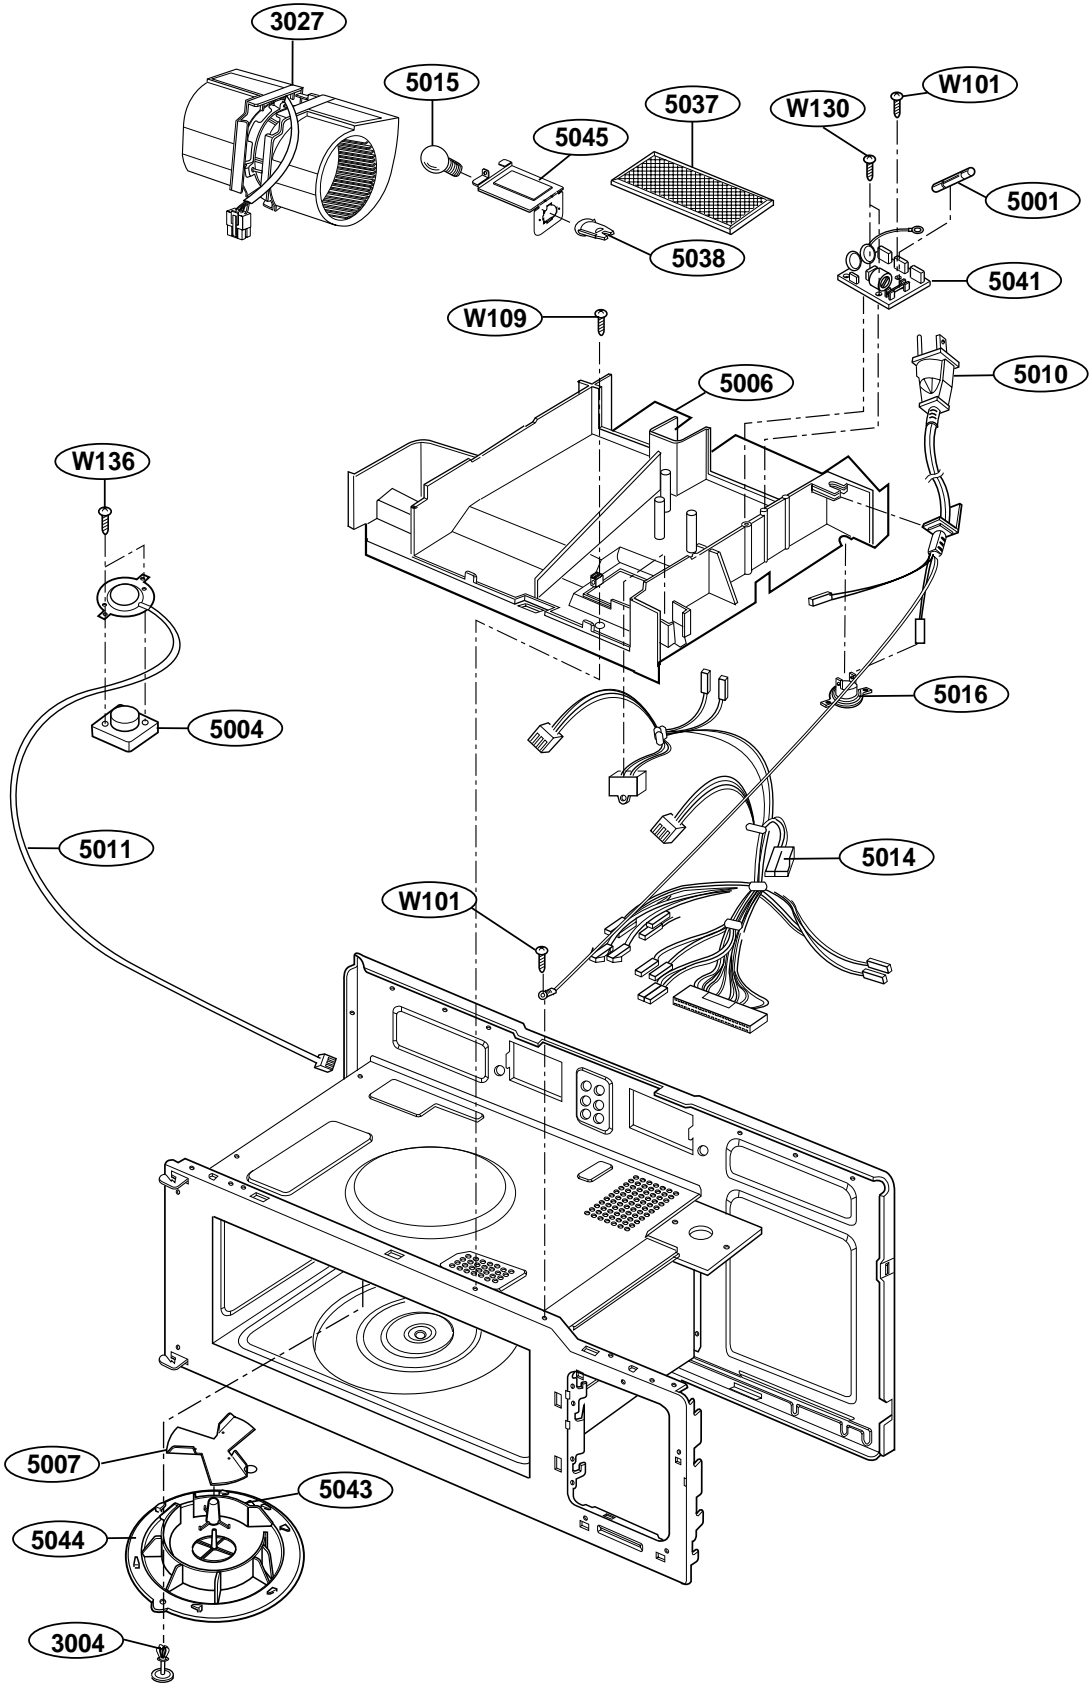

EXPLODED VIEW DOOR PARTS

FOR MODEL:MMV5156ACW/B/Q

FOR MODEL:MMV5156ACS

CONTROLLER PARTS

FOR MODEL:MMV5156ACW/B/Q

FOR MODEL:MMV5156ACS

OVEN CAVITY PARTS

LATCH BOARD PARTS

INTERIOR PARTS (I)

INTERIOR PARTS (II)

INSTALLATION PARTS