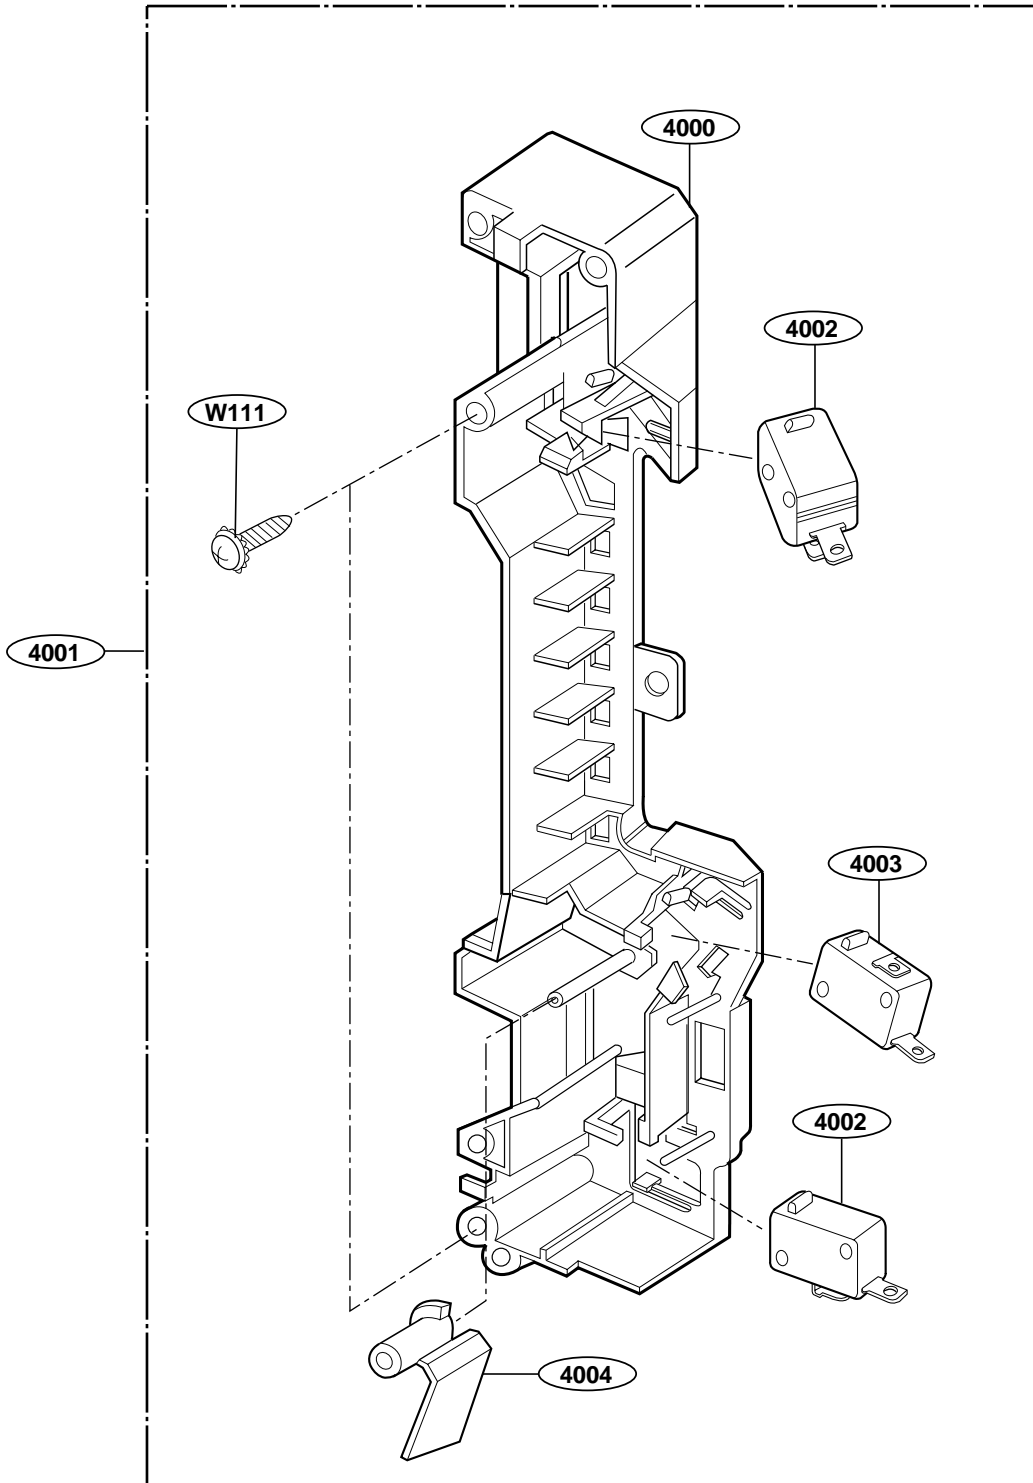

This Owner's Manual is provided and hosted by Appliance Factory Parts.

MAYTAG MMV5156ACQ Owner's Manual

**Shop genuine replacement parts for MAYTAG
MMV5156ACQ**

DOOR PARTS

FOR MODEL:MMV5156ACW/B/Q

Find Your MAYTAG Microwave Parts - Select From 71 Models

----- Manual continues below -----

EXPLODED VIEW DOOR PARTS

FOR MODEL:MMV5156ACW/B/Q

FOR MODEL:MMV5156ACS

CONTROLLER PARTS

FOR MODEL:MMV5156ACW/B/Q

FOR MODEL:MMV5156ACS

OVEN CAVITY PARTS

LATCH BOARD PARTS

INTERIOR PARTS (I)

INTERIOR PARTS (II)

INSTALLATION PARTS