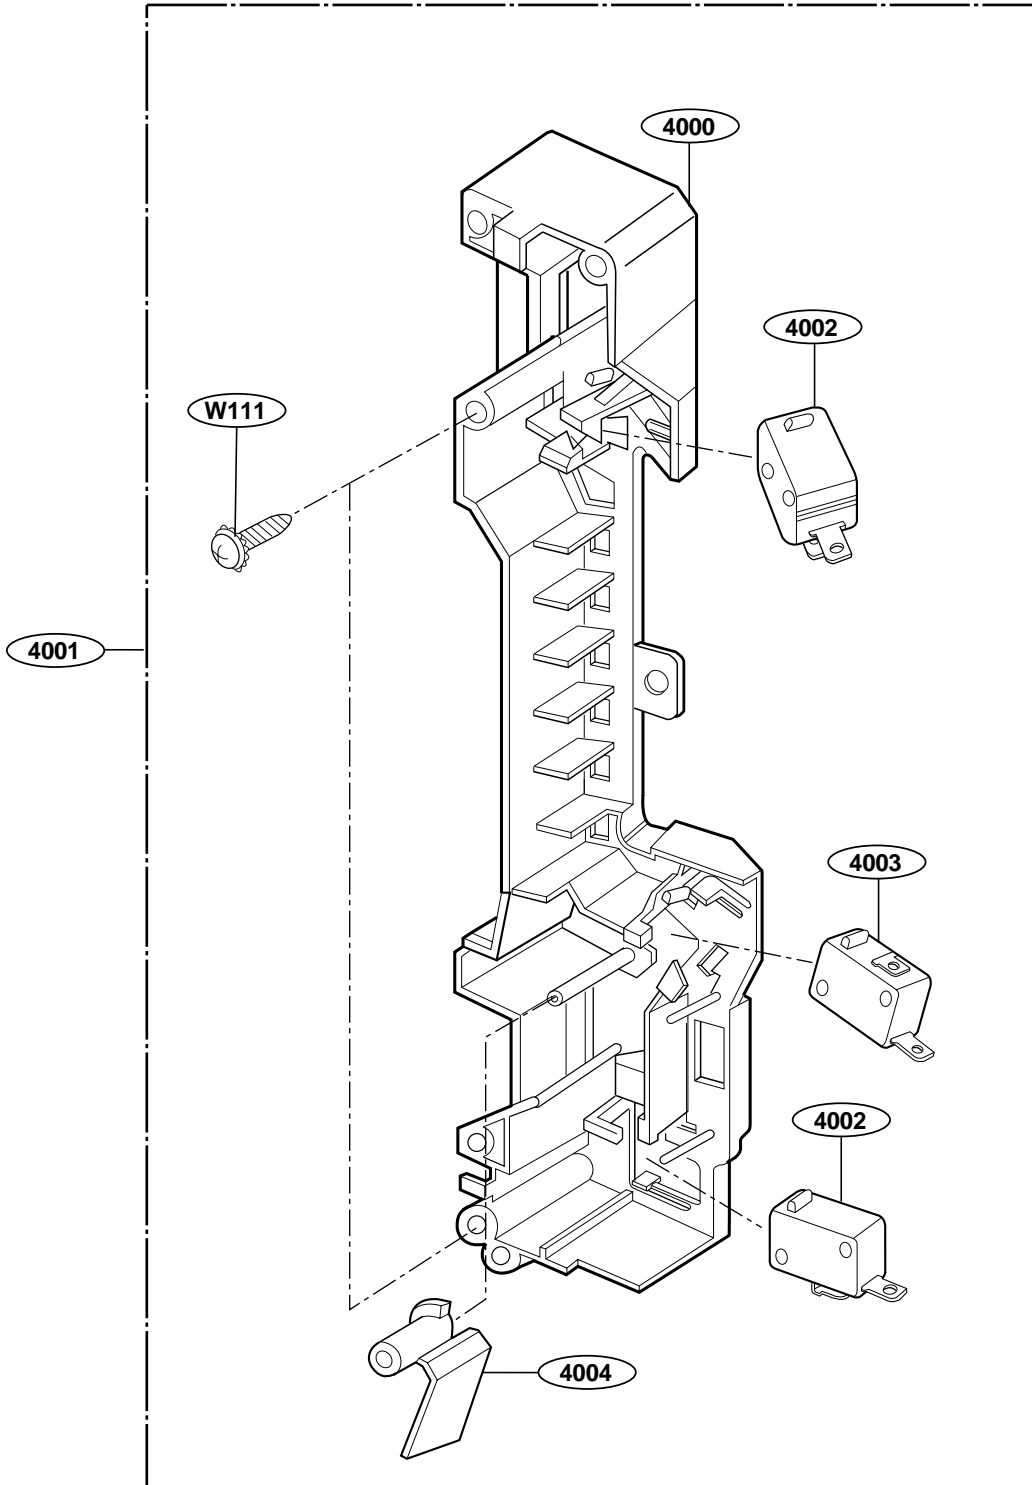

EXPLODED VIEW DOOR PARTS

FOR MODEL:MMV5156ACW/B/Q

FOR MODEL:MMV5156ACS

CONTROLLER PARTS

FOR MODEL:MMV5156ACW/B/Q

FOR MODEL:MMV5156ACS

OVEN CAVITY PARTS

LATCH BOARD PARTS

INTERIOR PARTS (I)

INTERIOR PARTS (II)

INSTALLATION PARTS