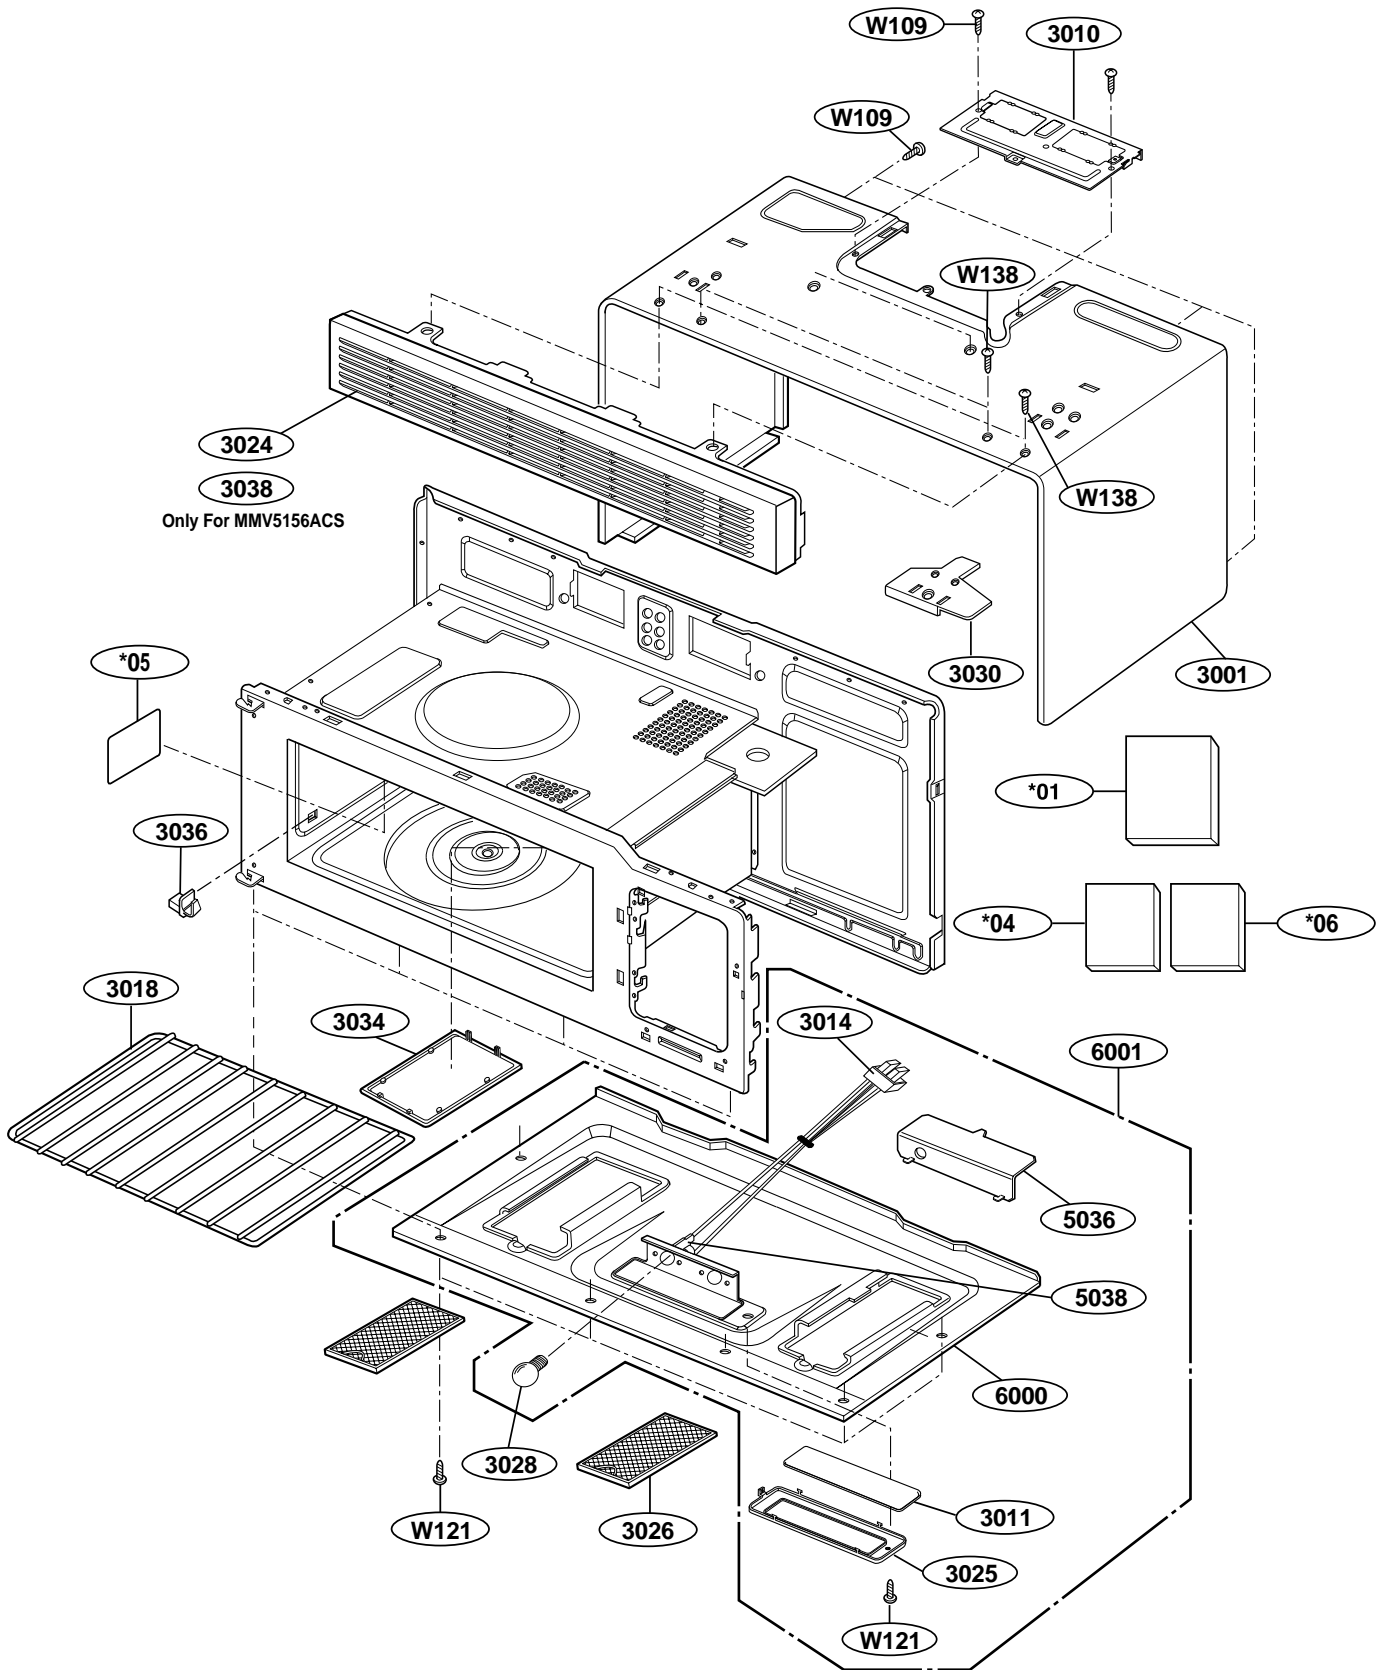

EXPLODED VIEW DOOR PARTS

FOR MODEL:MMV5156ACW/B/Q

FOR MODEL:MMV5156ACS

CONTROLLER PARTS

FOR MODEL:MMV5156ACW/B/Q

FOR MODEL:MMV5156ACS

OVEN CAVITY PARTS

LATCH BOARD PARTS

INTERIOR PARTS (I)

INTERIOR PARTS (II)

INSTALLATION PARTS