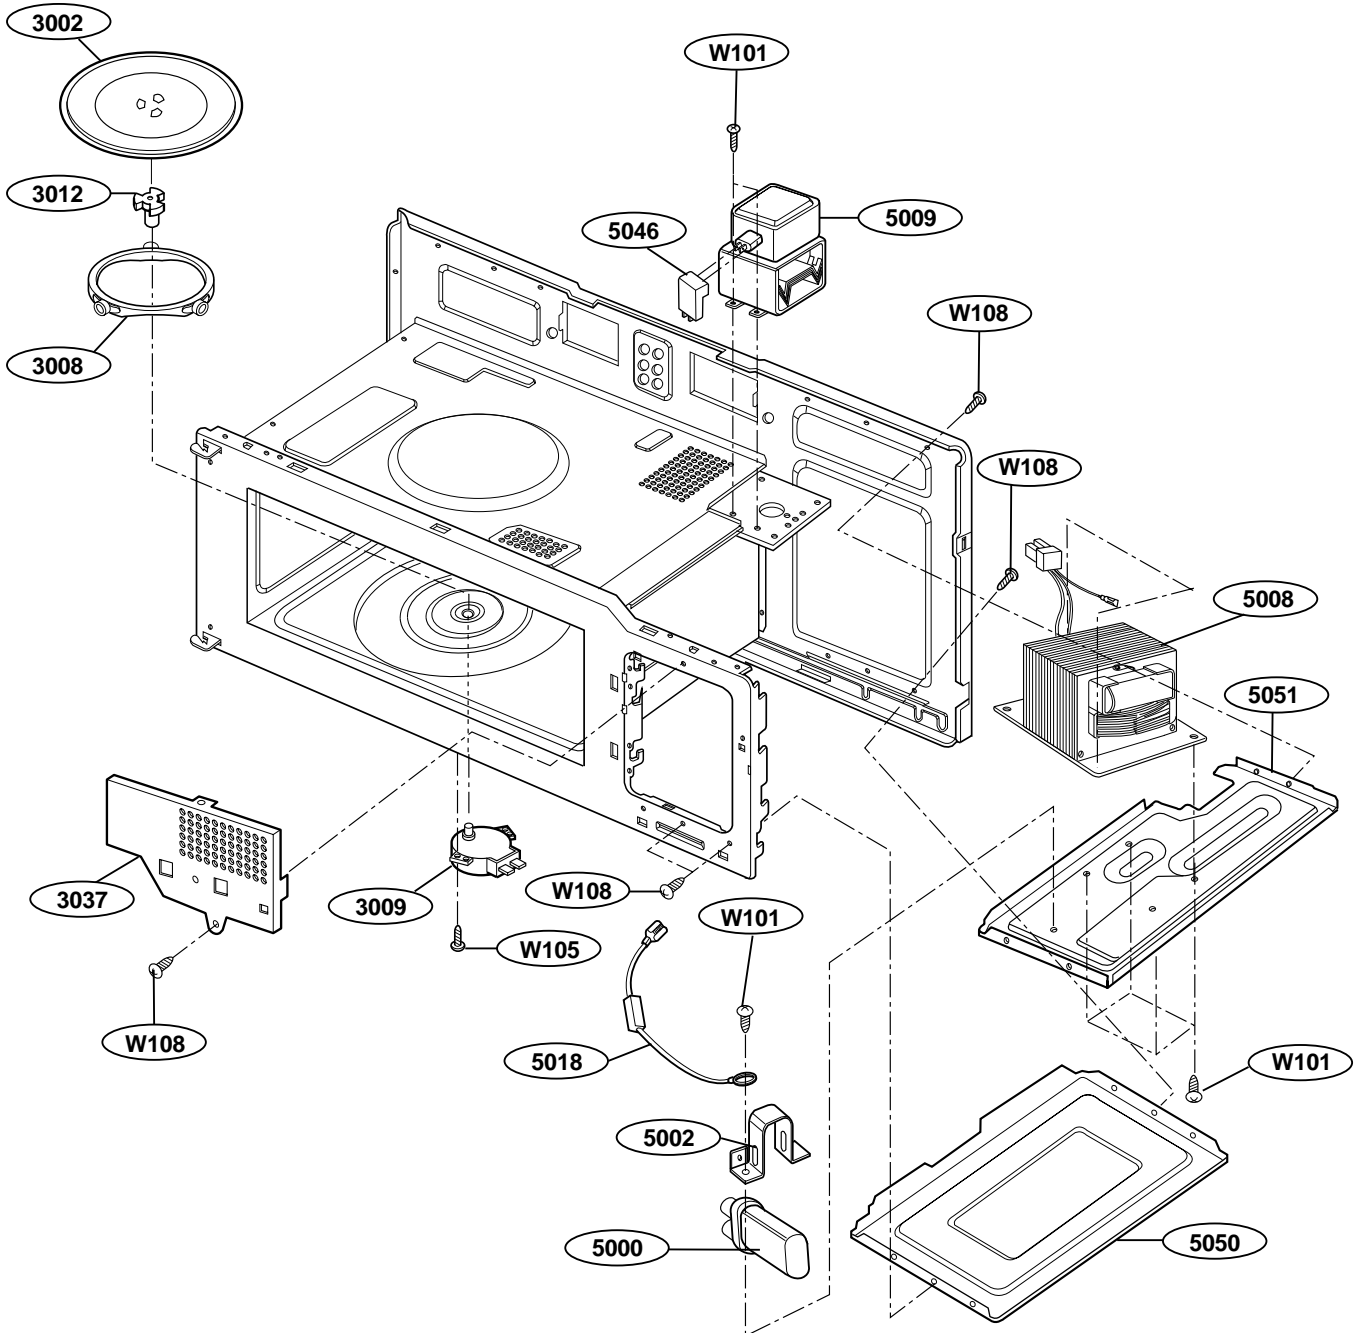

EXPLODED VIEW DOOR PARTS

FOR MODEL:MMV5156ACW/B/Q

FOR MODEL:MMV5156ACS

CONTROLLER PARTS

FOR MODEL:MMV5156ACW/B/Q

FOR MODEL:MMV5156ACS

OVEN CAVITY PARTS

LATCH BOARD PARTS

INTERIOR PARTS (I)

INTERIOR PARTS (II)

INSTALLATION PARTS