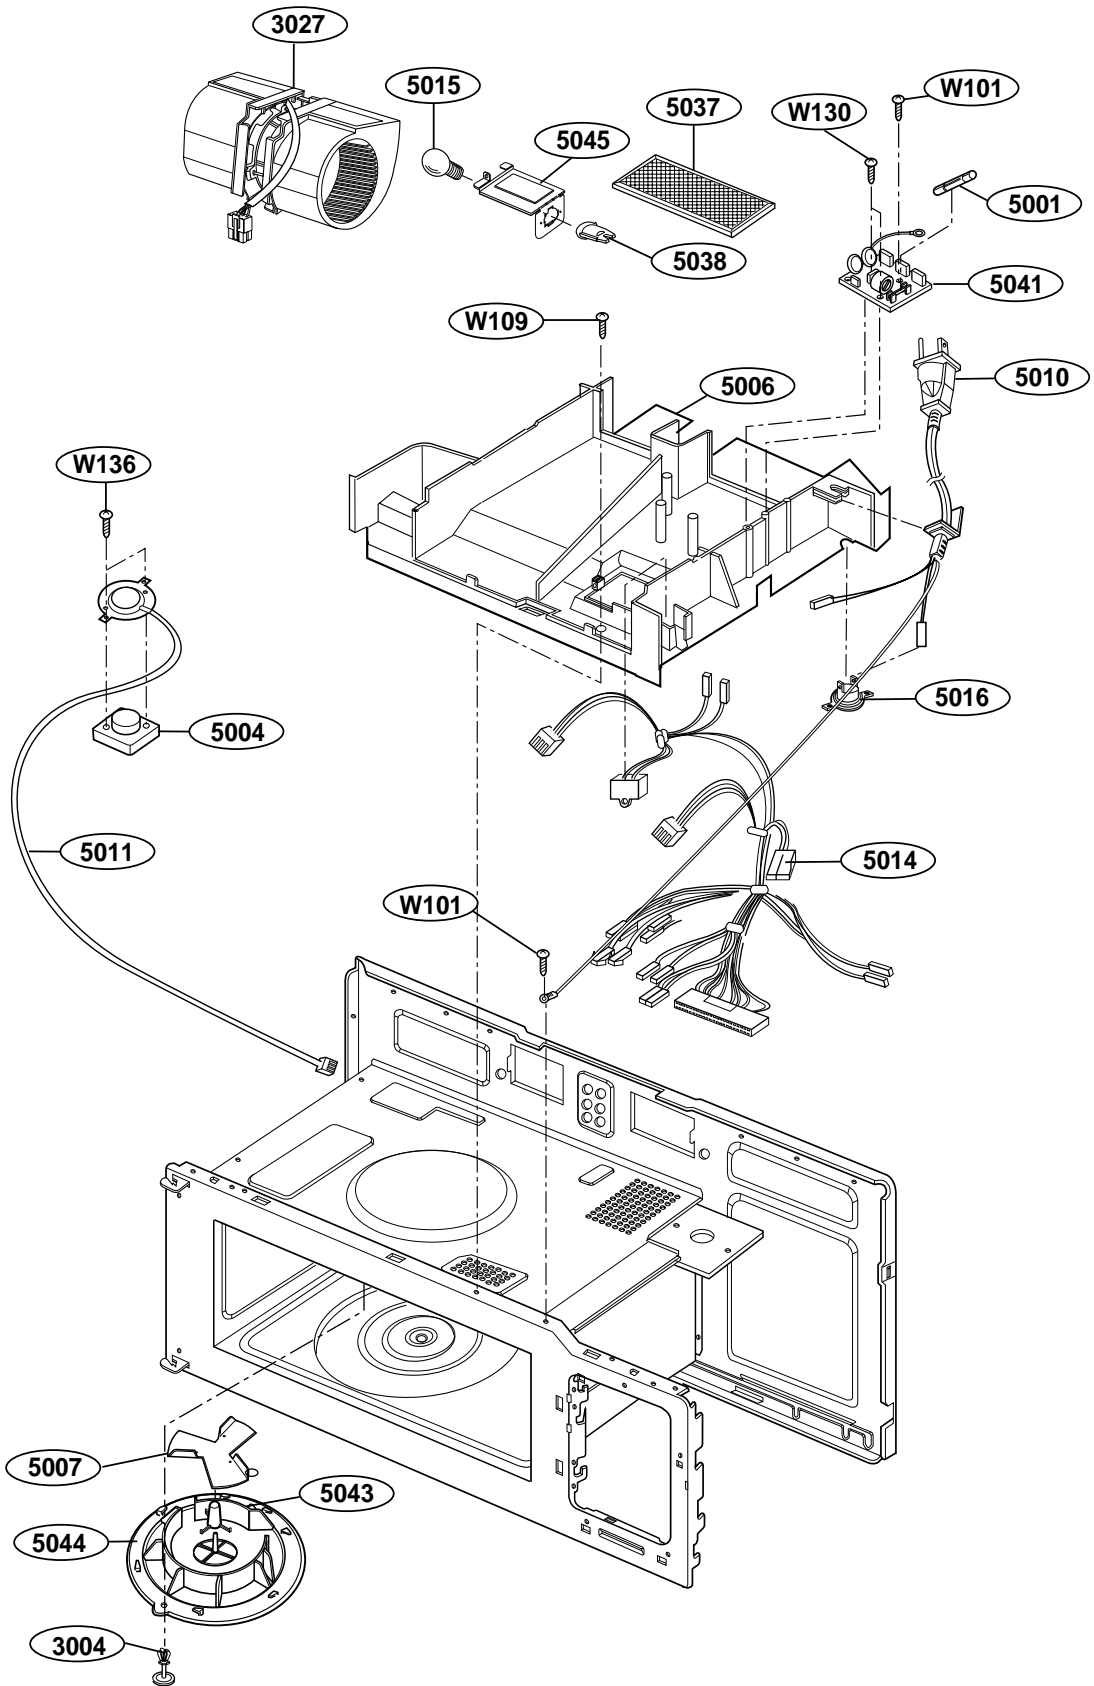

This Owner's Manual is provided and hosted by Appliance Factory Parts.

MAYTAG MMV5156ACQ Owner's Manual

**Shop genuine replacement parts for MAYTAG
MMV5156ACQ**

DOOR PARTS

FOR MODEL:MMV5156ACW/B/Q

Find Your MAYTAG Microwave Parts - Select From 71 Models

----- Manual continues below -----

EXPLODED VIEW DOOR PARTS

FOR MODEL:MMV5156ACW/B/Q

FOR MODEL:MMV5156ACS

CONTROLLER PARTS

FOR MODEL:MMV5156ACW/B/Q

FOR MODEL:MMV5156ACS

OVEN CAVITY PARTS

LATCH BOARD PARTS

INTERIOR PARTS (I)

INTERIOR PARTS (II)

INSTALLATION PARTS