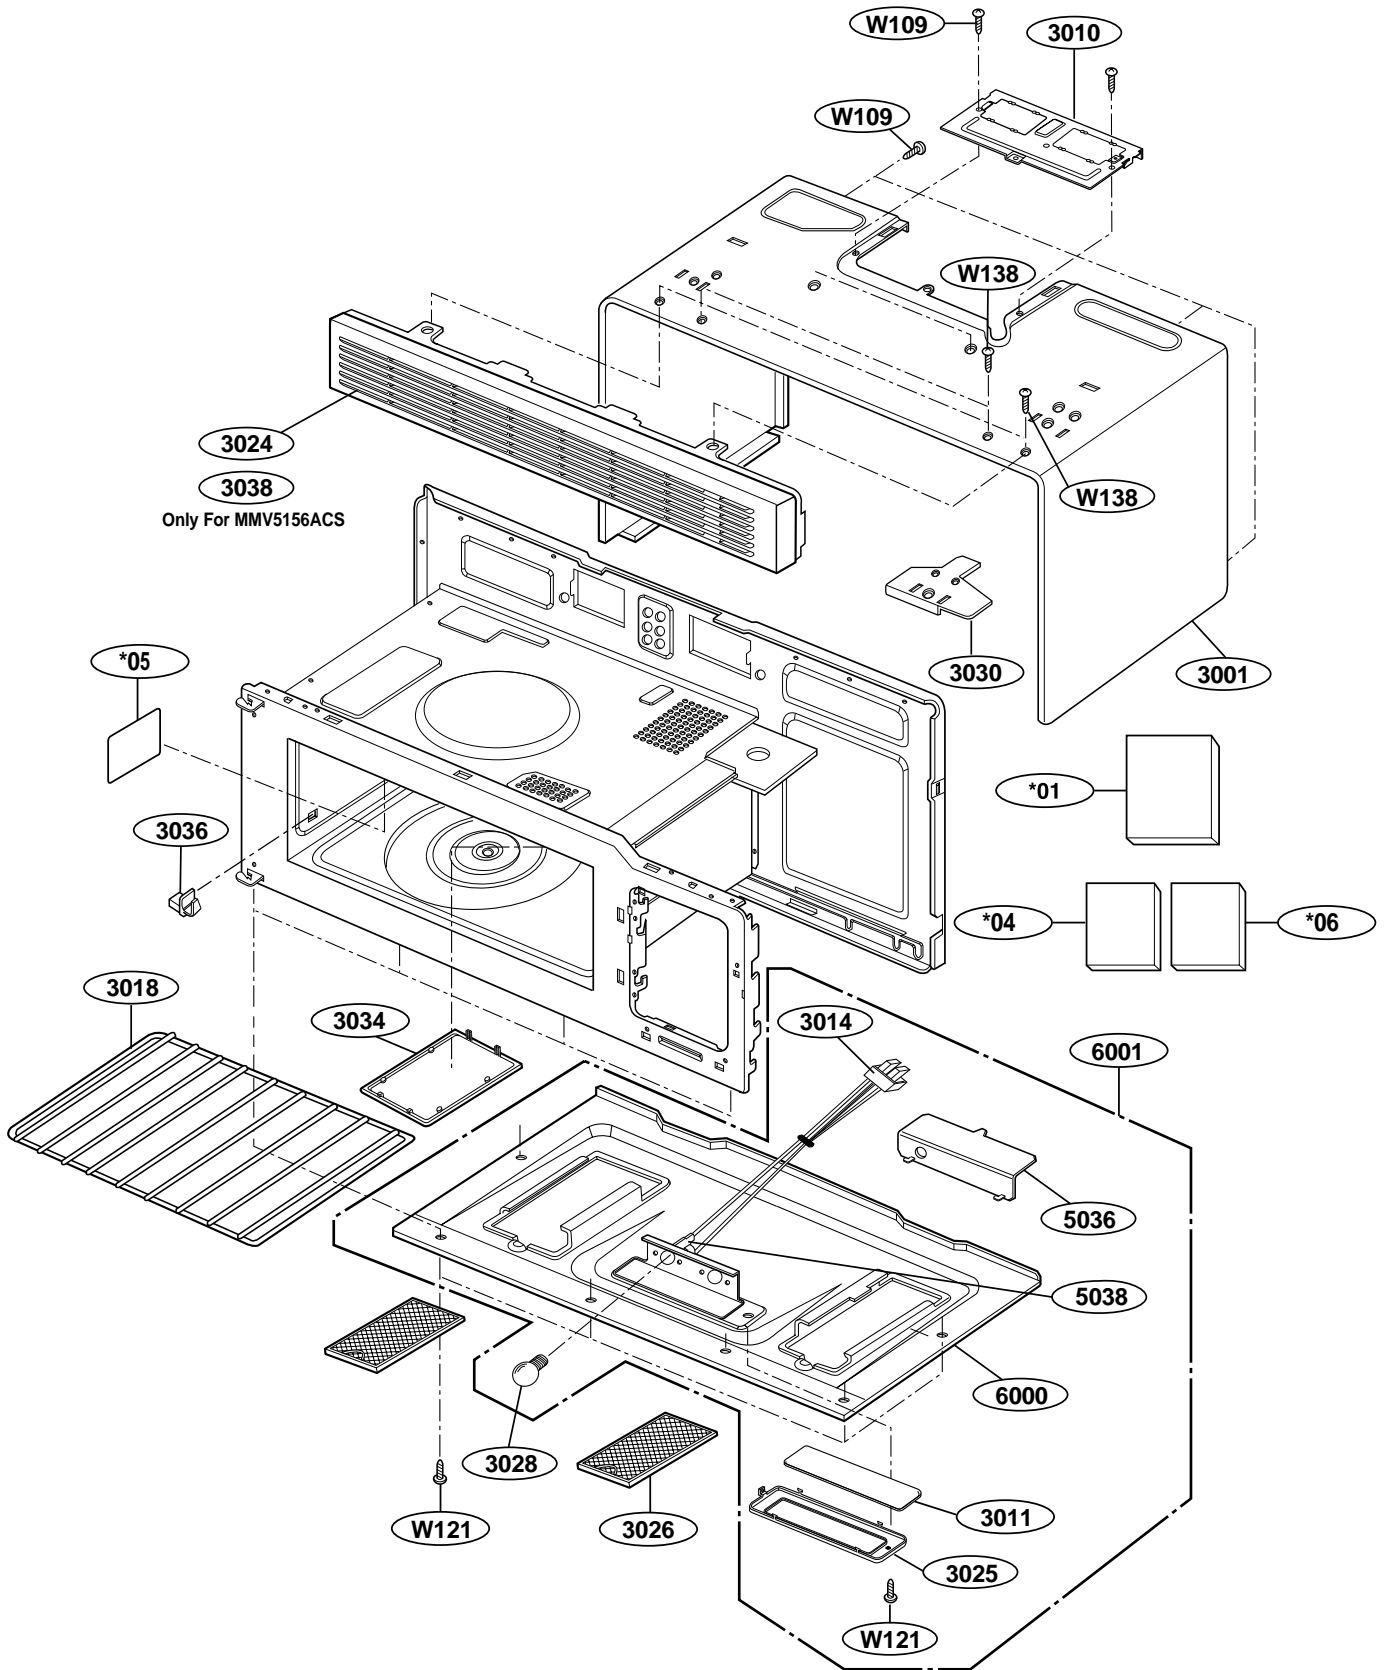

This Owner's Manual is provided and hosted by Appliance Factory Parts.

MAYTAG MMV5156ACQ Owner's Manual

**Shop genuine replacement parts for MAYTAG
MMV5156ACQ**

DOOR PARTS

FOR MODEL:MMV5156ACW/B/Q

Find Your MAYTAG Microwave Parts - Select From 71 Models

----- Manual continues below -----

EXPLODED VIEW DOOR PARTS

FOR MODEL:MMV5156ACW/B/Q

FOR MODEL:MMV5156ACS

CONTROLLER PARTS

FOR MODEL:MMV5156ACW/B/Q

FOR MODEL:MMV5156ACS

OVEN CAVITY PARTS

LATCH BOARD PARTS

INTERIOR PARTS (I)

INTERIOR PARTS (II)

INSTALLATION PARTS