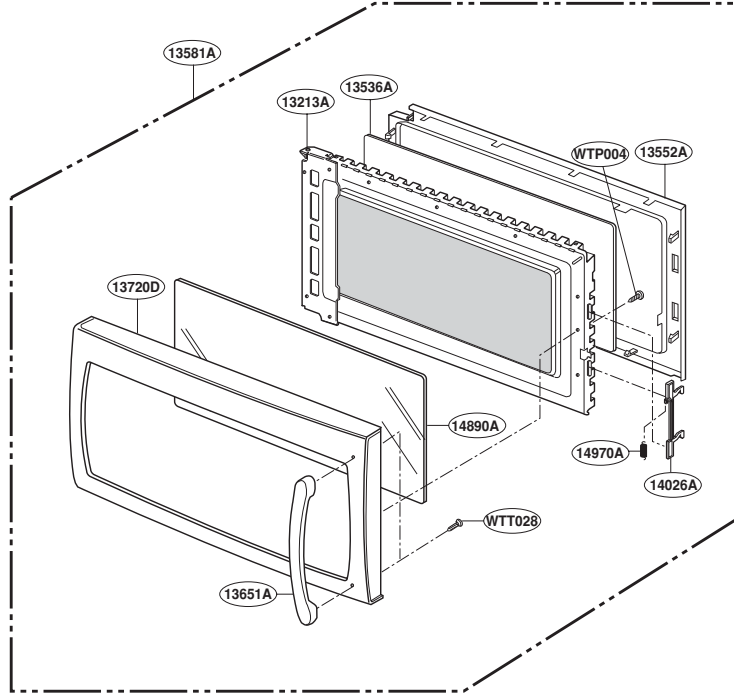

## DOOR PARTS

FOR MODEL: MMV4184AW/B/C  
MMV5186AAW/B/Q

FOR MODEL: MMV5186AAS

**FOR MODEL: JMV8196AAW/B/Q**

**FOR MODEL: JMV8196AAS**

# LATCH BOARD PARTS