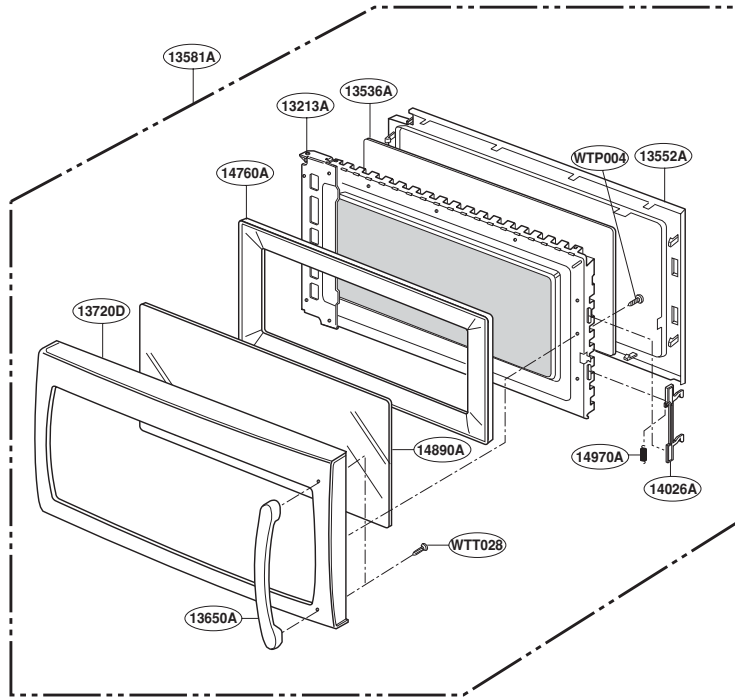

## DOOR PARTS

FOR MODEL: MMV4184AW/B/C  
MMV5186AAW/B/Q

FOR MODEL: MMV5186AAS

**FOR MODEL: JMV8196AAW/B/Q**

**FOR MODEL: JMV8196AAS**

# CONTROLLER PARTS

FOR MODEL: MMV4184AW/B/C  
MMV5186AAW/B/Q

FOR MODEL: MMV5186AAS

**FOR MODEL: JMV8196AAW/B/Q**

**FOR MODEL: JMV8196AAS**

# OVEN CAVITY PARTS

# LATCH BOARD PARTS