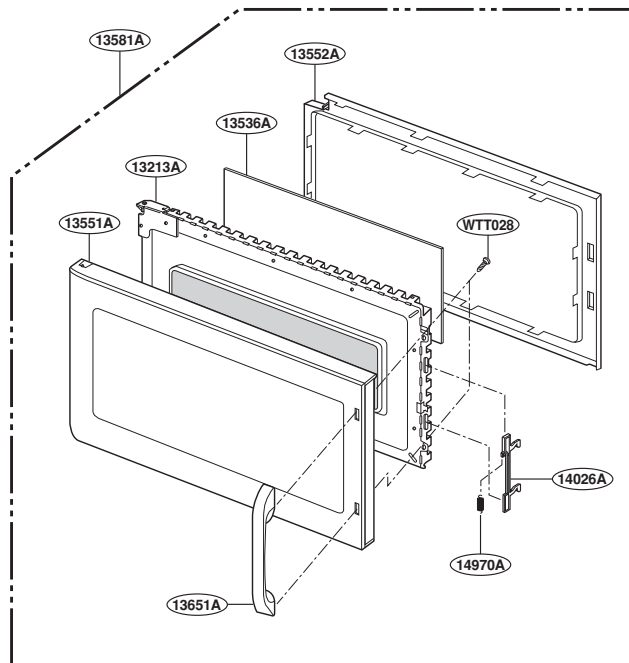

## DOOR PARTS

FOR MODEL: MMV4184AW/B/C  
MMV5186AAW/B/Q

FOR MODEL: MMV5186AAS

**FOR MODEL: JMV8196AAW/B/Q**

**FOR MODEL: JMV8196AAS**

# CONTROLLER PARTS

FOR MODEL: MMV4184AW/B/C  
MMV5186AAW/B/Q

FOR MODEL: MMV5186AAS

**FOR MODEL: JMV8196AAW/B/Q**

**FOR MODEL: JMV8196AAS**

# OVEN CAVITY PARTS

# LATCH BOARD PARTS