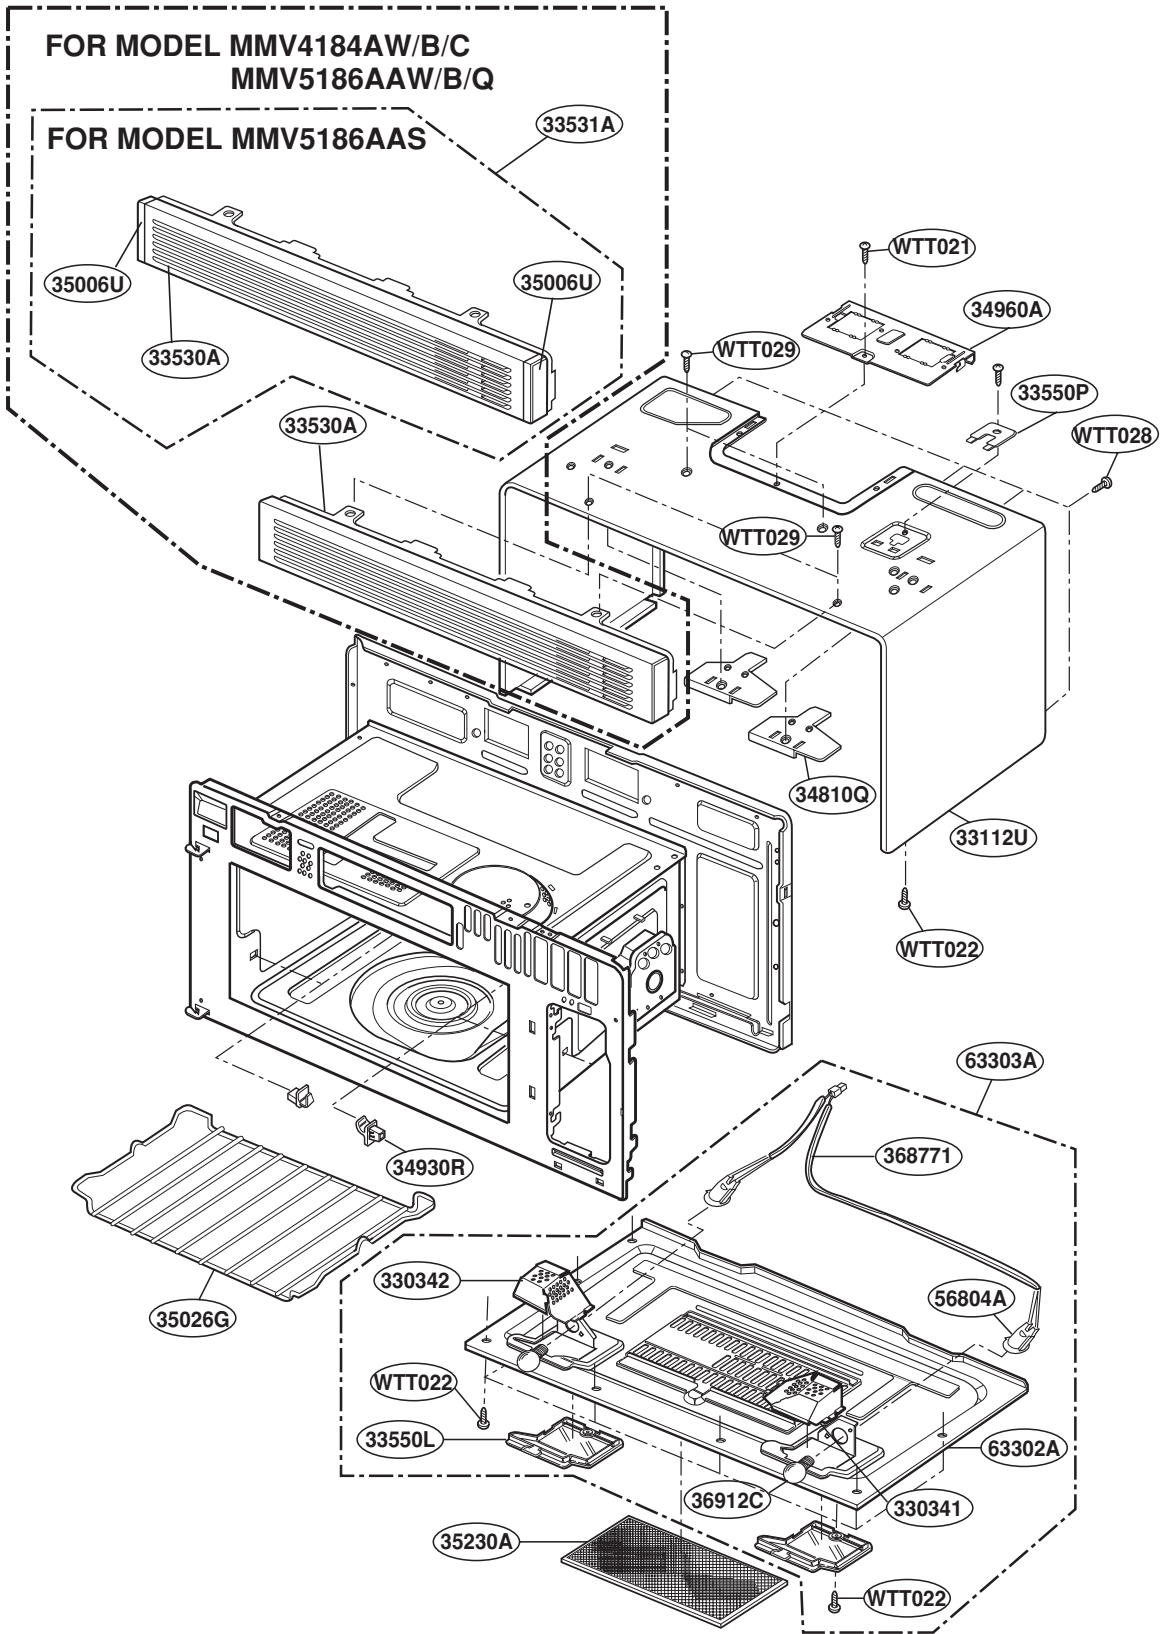

## DOOR PARTS

FOR MODEL: MMV4184AW/B/C  
MMV5186AAW/B/Q

FOR MODEL: MMV5186AAS

**FOR MODEL: JMV8196AAW/B/Q**

**FOR MODEL: JMV8196AAS**

# CONTROLLER PARTS

FOR MODEL: MMV4184AW/B/C  
MMV5186AAW/B/Q

FOR MODEL: MMV5186AAS

**FOR MODEL: JMV8196AAW/B/Q**

**FOR MODEL: JMV8196AAS**

# OVEN CAVITY PARTS

# LATCH BOARD PARTS