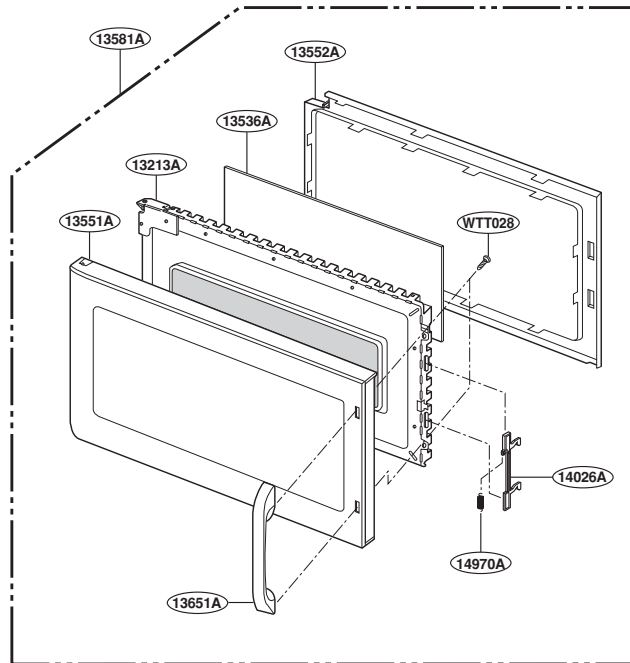

## DOOR PARTS

FOR MODEL: MMV4184AW/B/C  
MMV5186AAW/B/Q

FOR MODEL: MMV5186AAS

**FOR MODEL: JMV8196AAW/B/Q**

**FOR MODEL: JMV8196AAS**

# LATCH BOARD PARTS