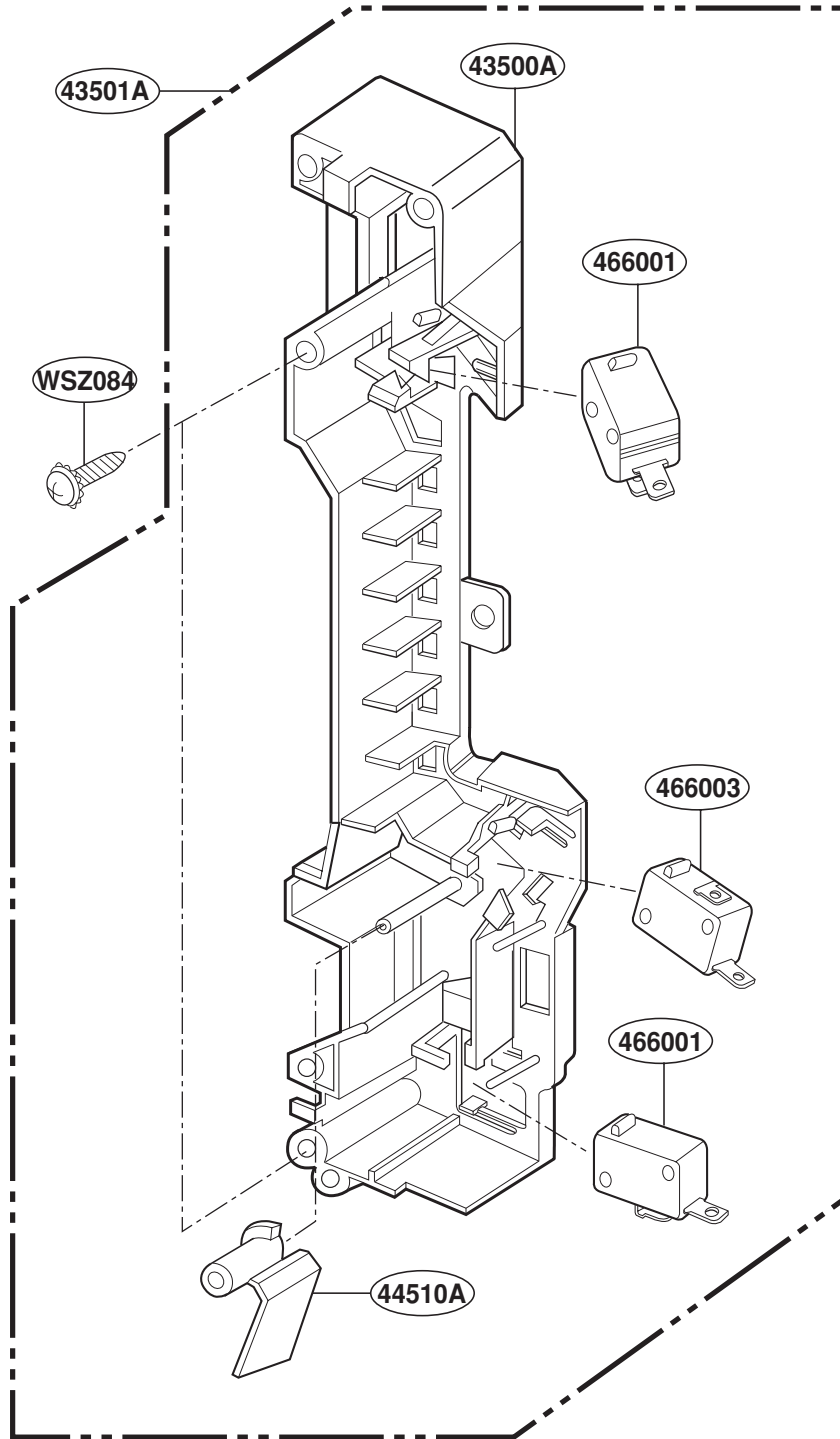

## DOOR PARTS

FOR MODEL: MMV4184AW/B/C  
MMV5186AAW/B/Q

FOR MODEL: MMV5186AAS

**FOR MODEL: JMV8196AAW/B/Q**

**FOR MODEL: JMV8196AAS**

# CONTROLLER PARTS

FOR MODEL: MMV4184AW/B/C  
MMV5186AAW/B/Q

FOR MODEL: MMV5186AAS

**FOR MODEL: JMV8196AAW/B/Q**

**FOR MODEL: JMV8196AAS**

# OVEN CAVITY PARTS

# LATCH BOARD PARTS