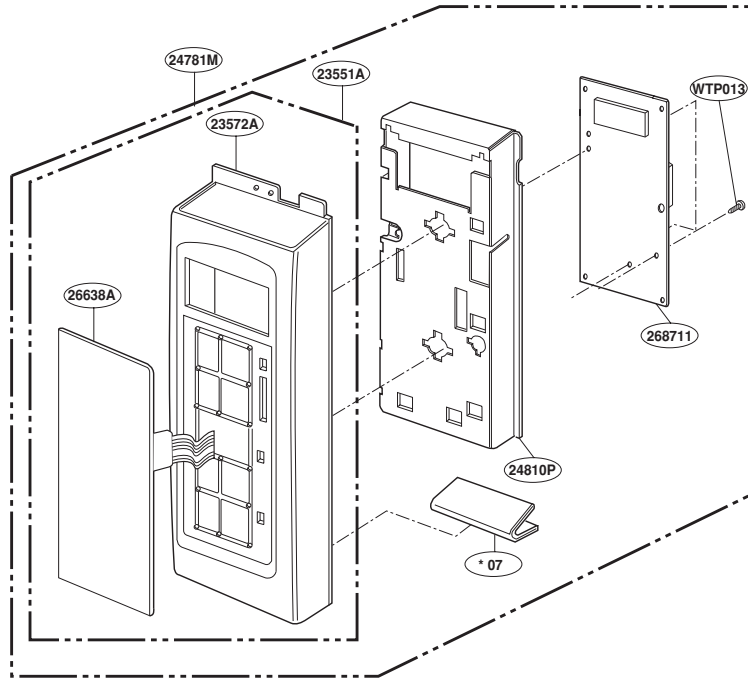

# CONTROLLER PARTS

FOR MODEL: MMV4184AW/B/C  
MMV5186AAW/B/Q

FOR MODEL: MMV5186AAS

**FOR MODEL: JMV8196AAW/B/Q**

**FOR MODEL: JMV8196AAS**

# OVEN CAVITY PARTS