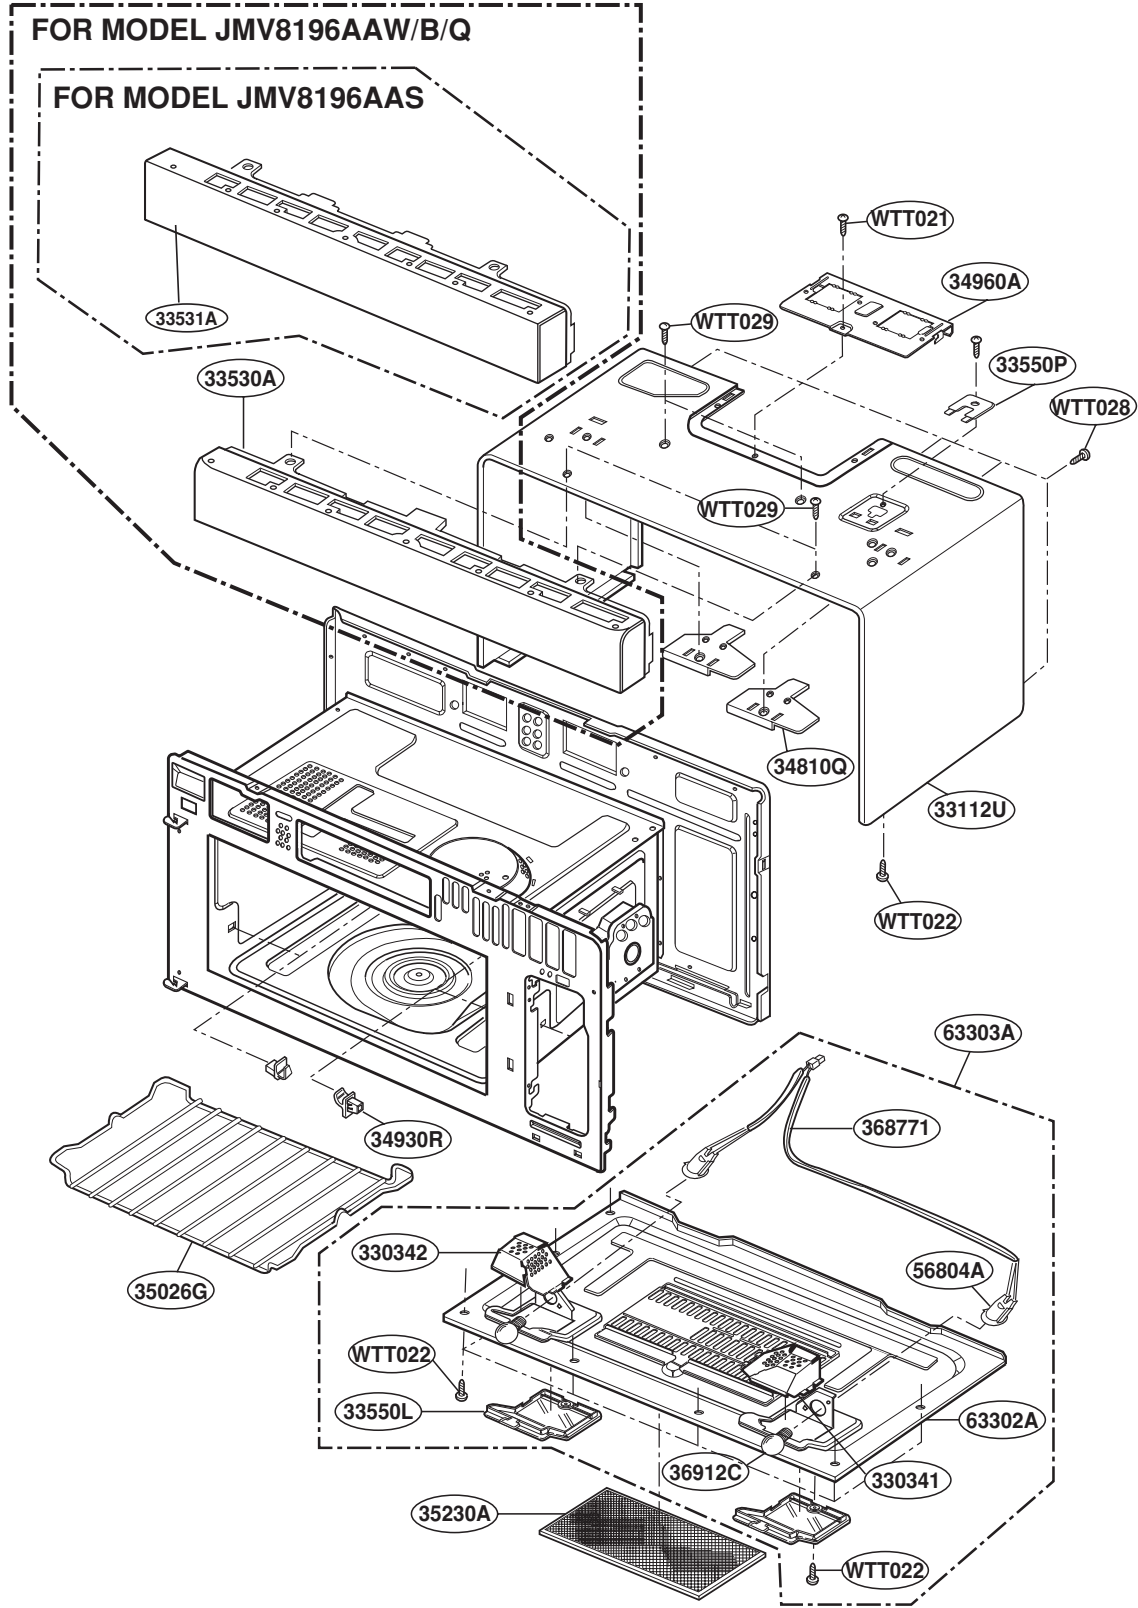

## DOOR PARTS

FOR MODEL: MMV4184AW/B/C  
MMV5186AAW/B/Q

FOR MODEL: MMV5186AAS

**FOR MODEL: JMV8196AAW/B/Q**

**FOR MODEL: JMV8196AAS**

# CONTROLLER PARTS

FOR MODEL: MMV4184AW/B/C  
MMV5186AAW/B/Q

FOR MODEL: MMV5186AAS

**FOR MODEL: JMV8196AAW/B/Q**

**FOR MODEL: JMV8196AAS**

# OVEN CAVITY PARTS

# LATCH BOARD PARTS