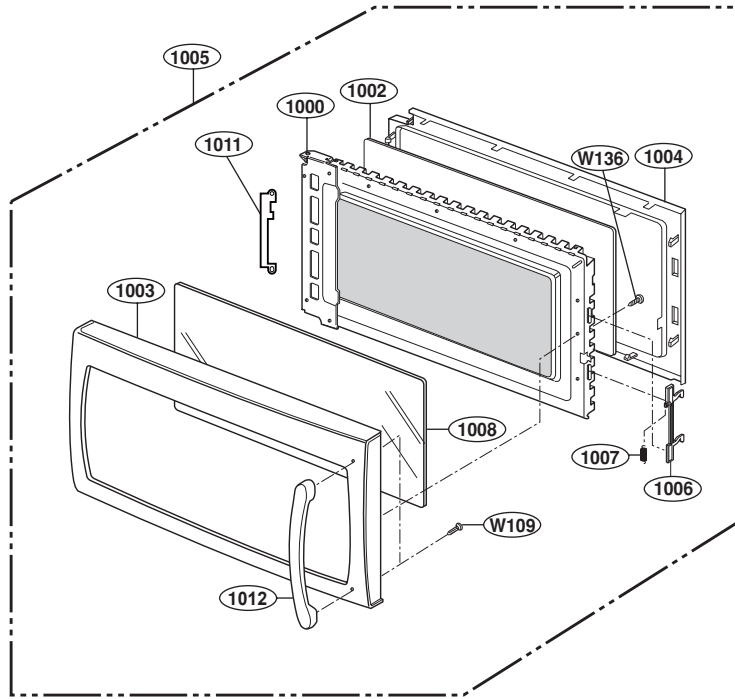

EXPLODED VIEW

DOOR PARTS

FOR MODEL: MMV5186ACW/B/Q

FOR MODEL: MMV5186ACS

FOR MODEL: JMV8196ACW/B/Q

FOR MODEL: JMV8196ACS

CONTROLLER PARTS

FOR MODEL: MMV5186ACW/B/Q

FOR MODEL: MMV5186ACS

FOR MODEL: JMV8196ACW/B/Q

FOR MODEL: JMV8196ACS

OVEN CAVITY PARTS

LATCH BOARD PARTS

INTERIOR PARTS (I)

INTERIOR PARTS (II)

INSTALLATION PARTS