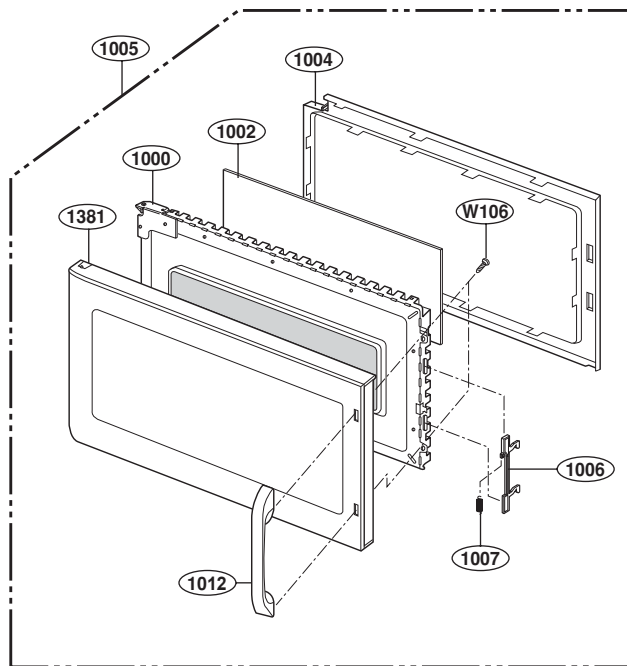

EXPLODED VIEW

DOOR PARTS

FOR MODEL: MMV5186ACW/B/Q

FOR MODEL: MMV5186ACS

FOR MODEL: JMV8196ACW/B/Q

FOR MODEL: JMV8196ACS

CONTROLLER PARTS

FOR MODEL: MMV5186ACW/B/Q

FOR MODEL: MMV5186ACS

FOR MODEL: JMV8196ACW/B/Q

FOR MODEL: JMV8196ACS

OVEN CAVITY PARTS

LATCH BOARD PARTS

INTERIOR PARTS (I)

INTERIOR PARTS (II)

INSTALLATION PARTS