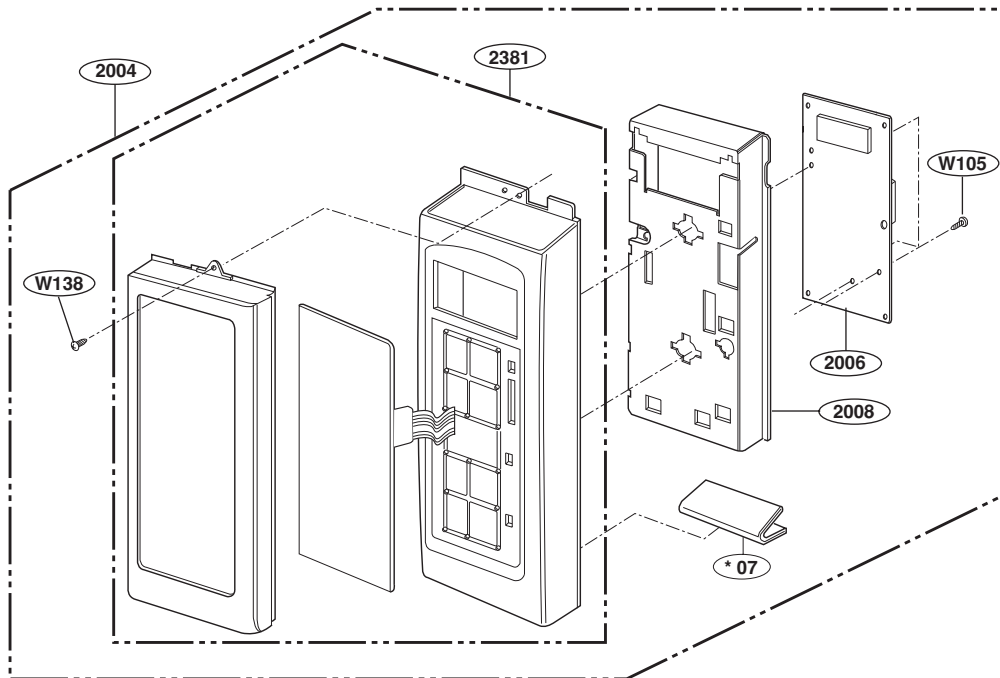

EXPLODED VIEW

DOOR PARTS

FOR MODEL: MMV5186ACW/B/Q

FOR MODEL: MMV5186ACS

FOR MODEL: JMV8196ACW/B/Q

FOR MODEL: JMV8196ACS

CONTROLLER PARTS

FOR MODEL: MMV5186ACW/B/Q

FOR MODEL: MMV5186ACS

FOR MODEL: JMV8196ACW/B/Q

FOR MODEL: JMV8196ACS

OVEN CAVITY PARTS

LATCH BOARD PARTS

INTERIOR PARTS (I)

INTERIOR PARTS (II)

INSTALLATION PARTS