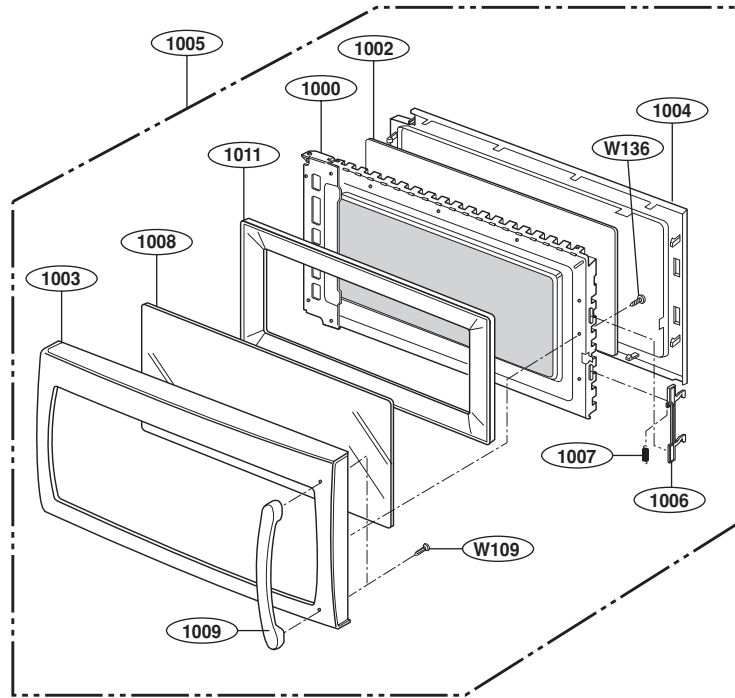

EXPLODED VIEW

DOOR PARTS

FOR MODEL: MMV5186ACW/B/Q

FOR MODEL: MMV5186ACS

FOR MODEL: JMV8196ACW/B/Q

FOR MODEL: JMV8196ACS

CONTROLLER PARTS

FOR MODEL: MMV5186ACW/B/Q

FOR MODEL: MMV5186ACS

FOR MODEL: JMV8196ACW/B/Q

FOR MODEL: JMV8196ACS

OVEN CAVITY PARTS

LATCH BOARD PARTS

INTERIOR PARTS (I)

INTERIOR PARTS (II)

INSTALLATION PARTS