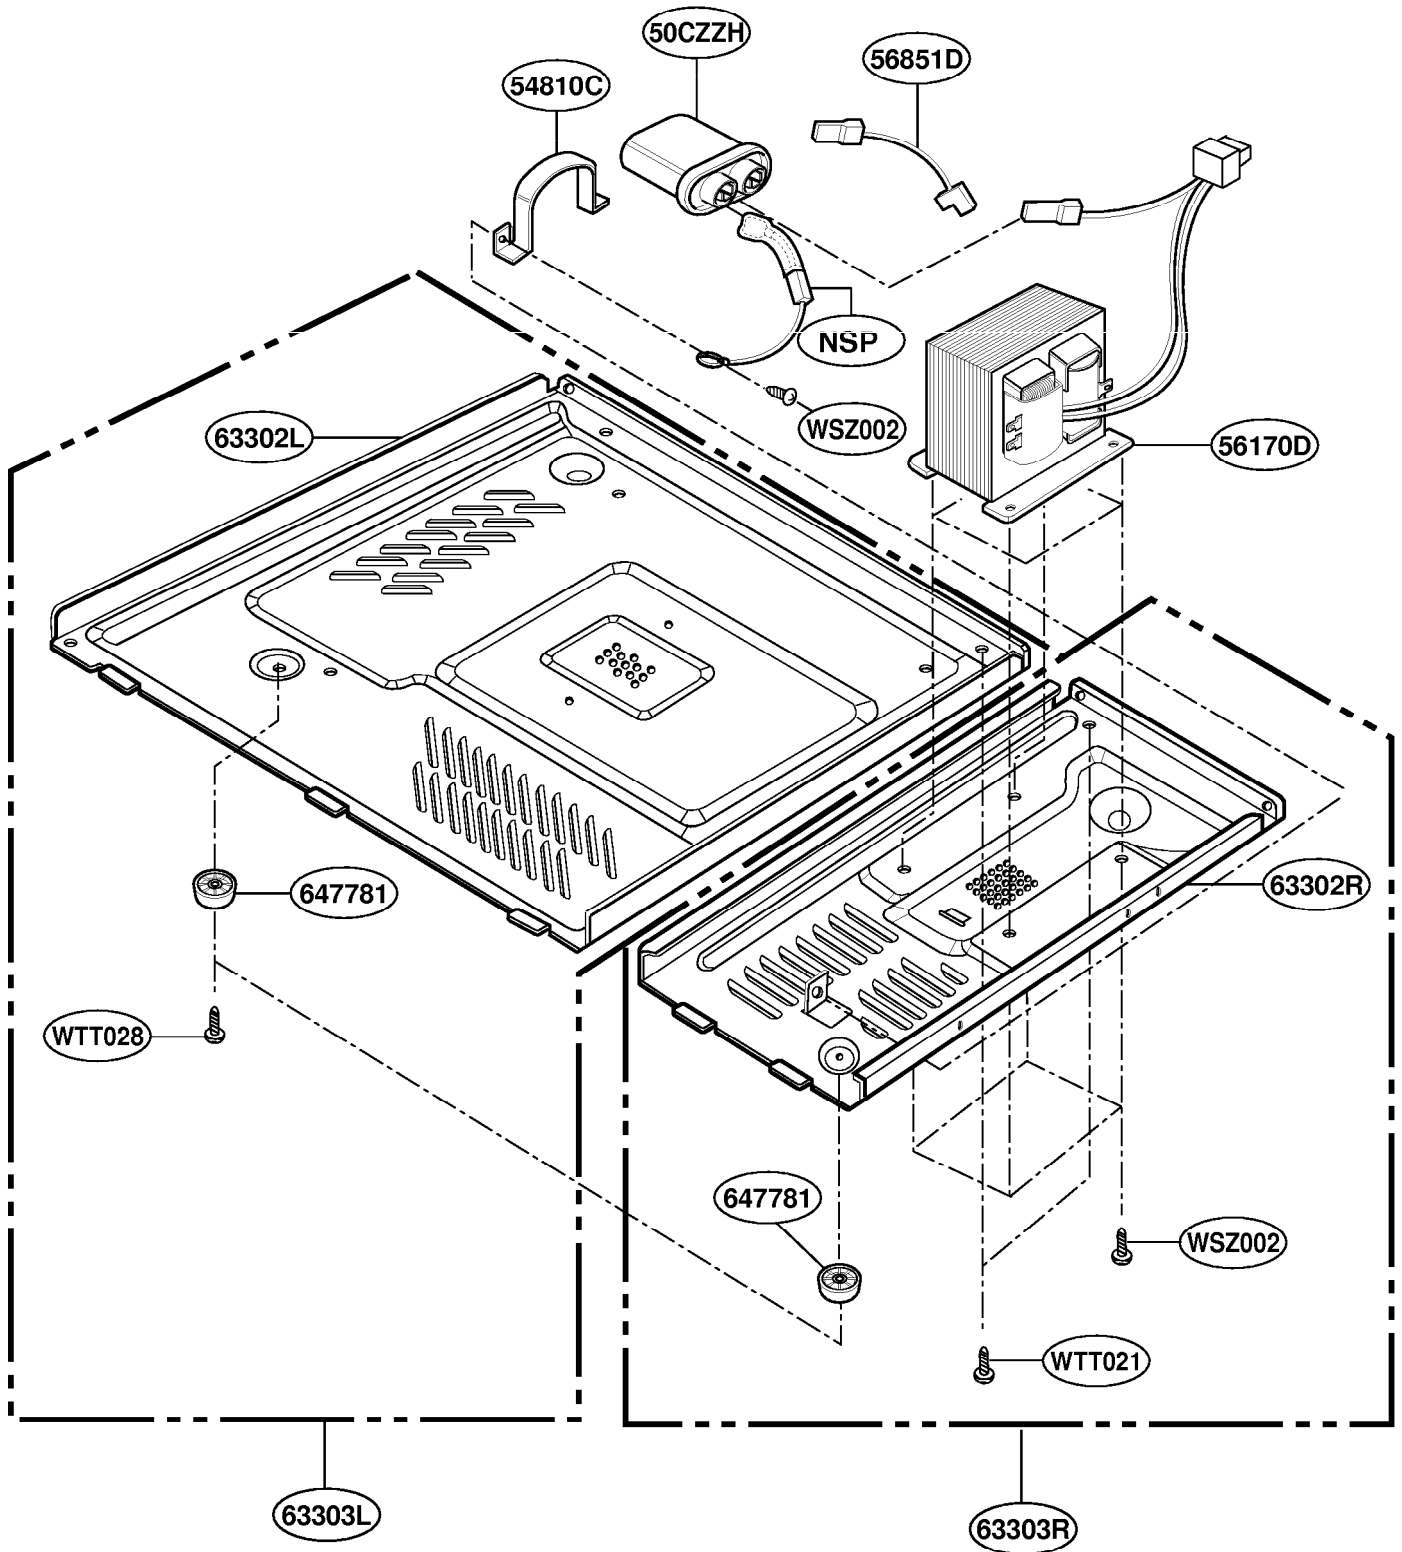

[Find Your GOLDSTAR Microwave Parts - Select From 234 Models](#)

----- Manual continues below -----

DOOR PARTS

CONTROLLER PARTS

OVEN CAVITY PARTS

34960A is only used in model 87790

SUCTION GUIDE PARTS

INTERIOR PARTS

BASE PLATE PARTS

SENSOR PARTS