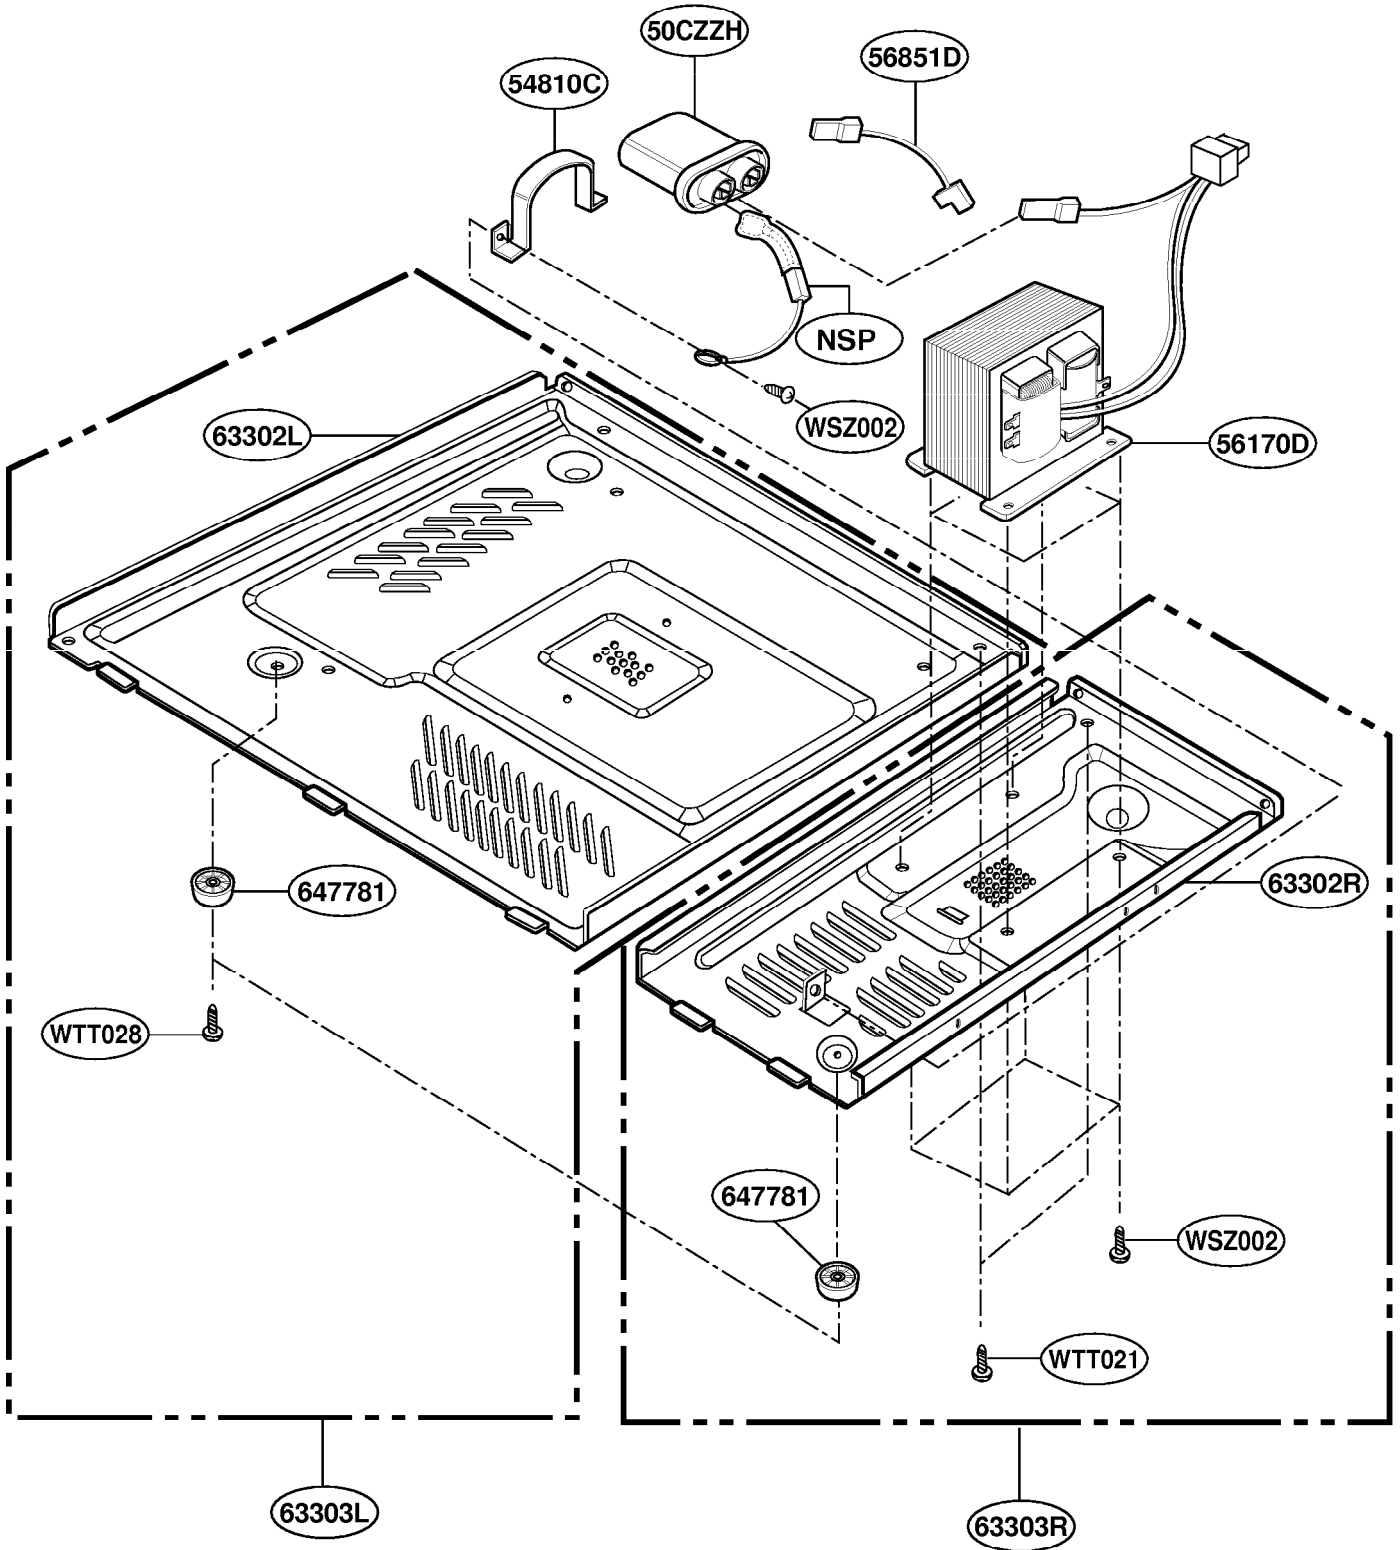

DOOR PARTS

CONTROLLER PARTS

OVEN CAVITY PARTS

34960A is only used in model 87790

SUCTION GUIDE PARTS

INTERIOR PARTS

BASE PLATE PARTS

SENSOR PARTS