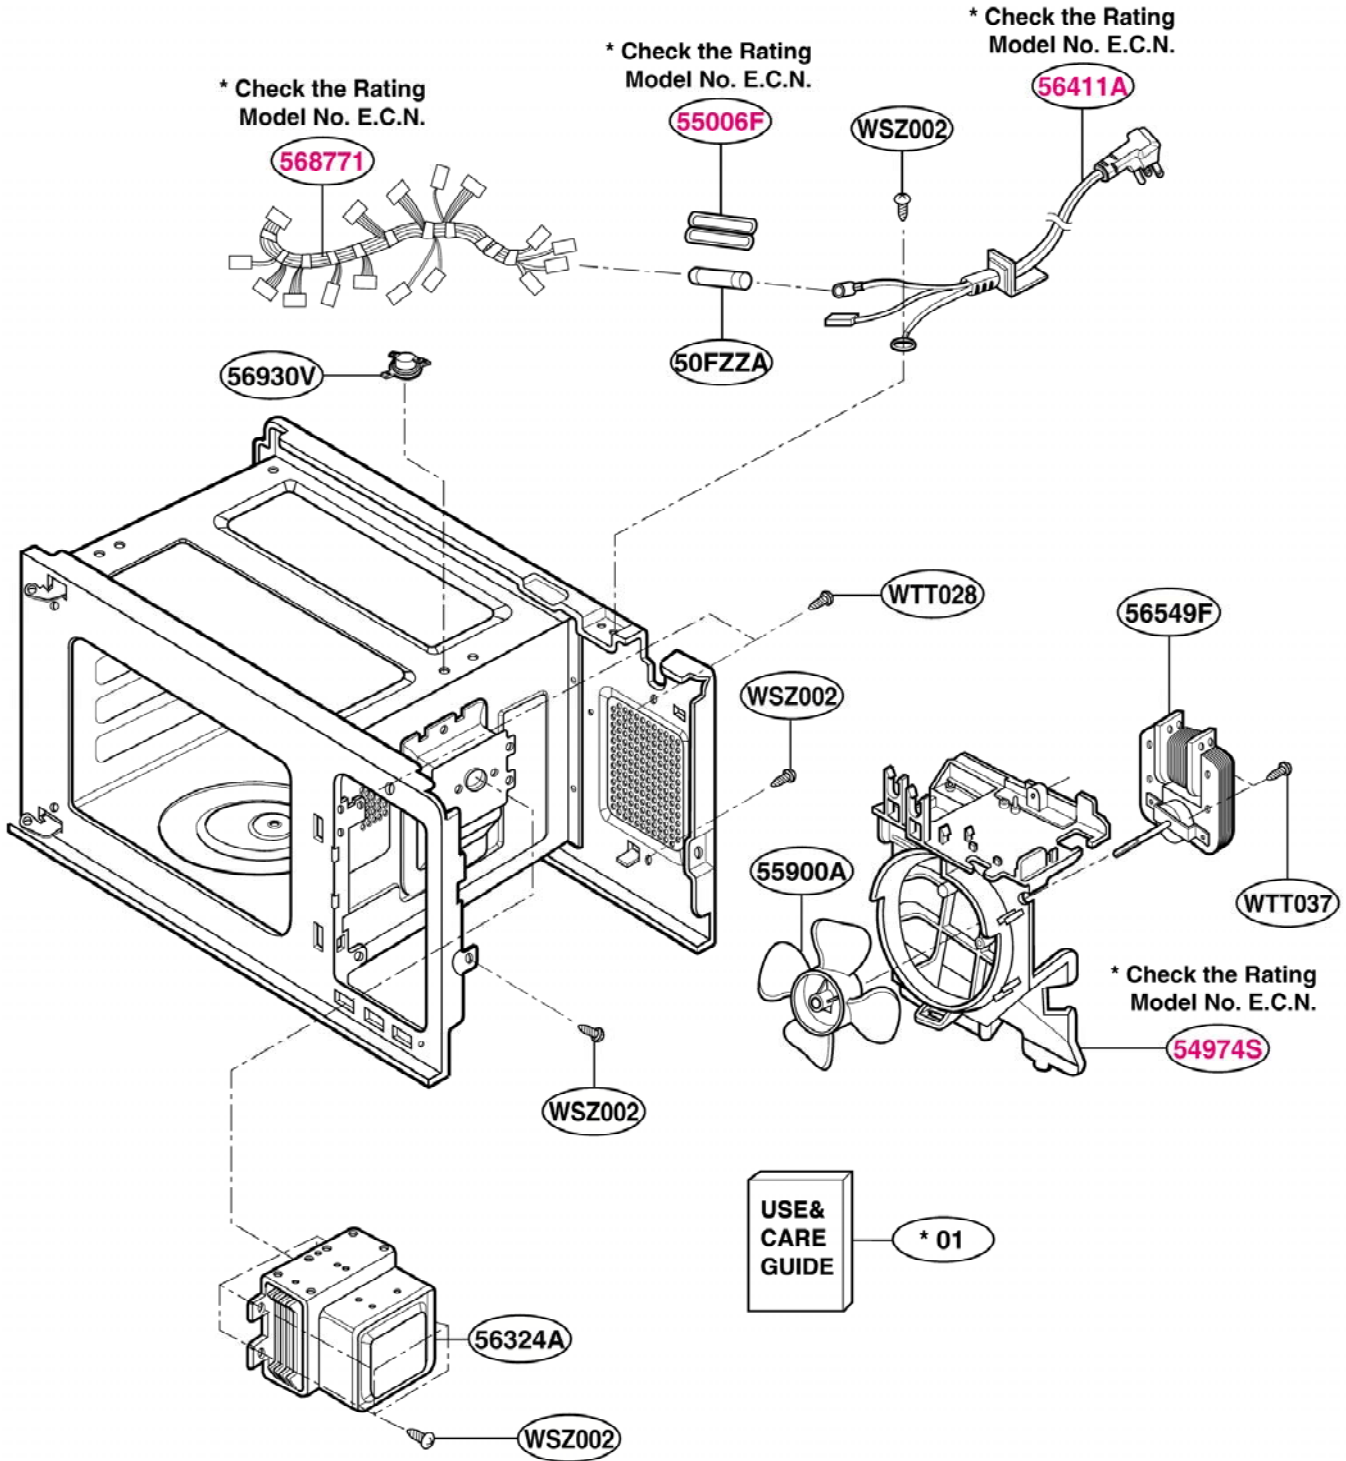

EXPLODED VIEW

INTRODUCTION

Model: MT4078SK
MT4070SK

DOOR PARTS

CONTROL PANEL PARTS

OVEN CAVITY PARTS

LATCH BOARD PARTS

INTERIOR PARTS (I)

Model: MT4078SKQ-0
MT4078SKB-0
MT4070SKQ-0
MT4070SKB-0

Check the rating label of **Model** and order SVC parts according to the **Model No. E.C.N.**

INTERIOR PARTS (II)

Model: MT4078SKQ-1
MT4078SKB-1
MT4070SKQ-1
MT4070SKB-1

Check the rating label of **Model** and order SVC parts according to the **Model No. E.C.N.**

BASE PLATE PARTS