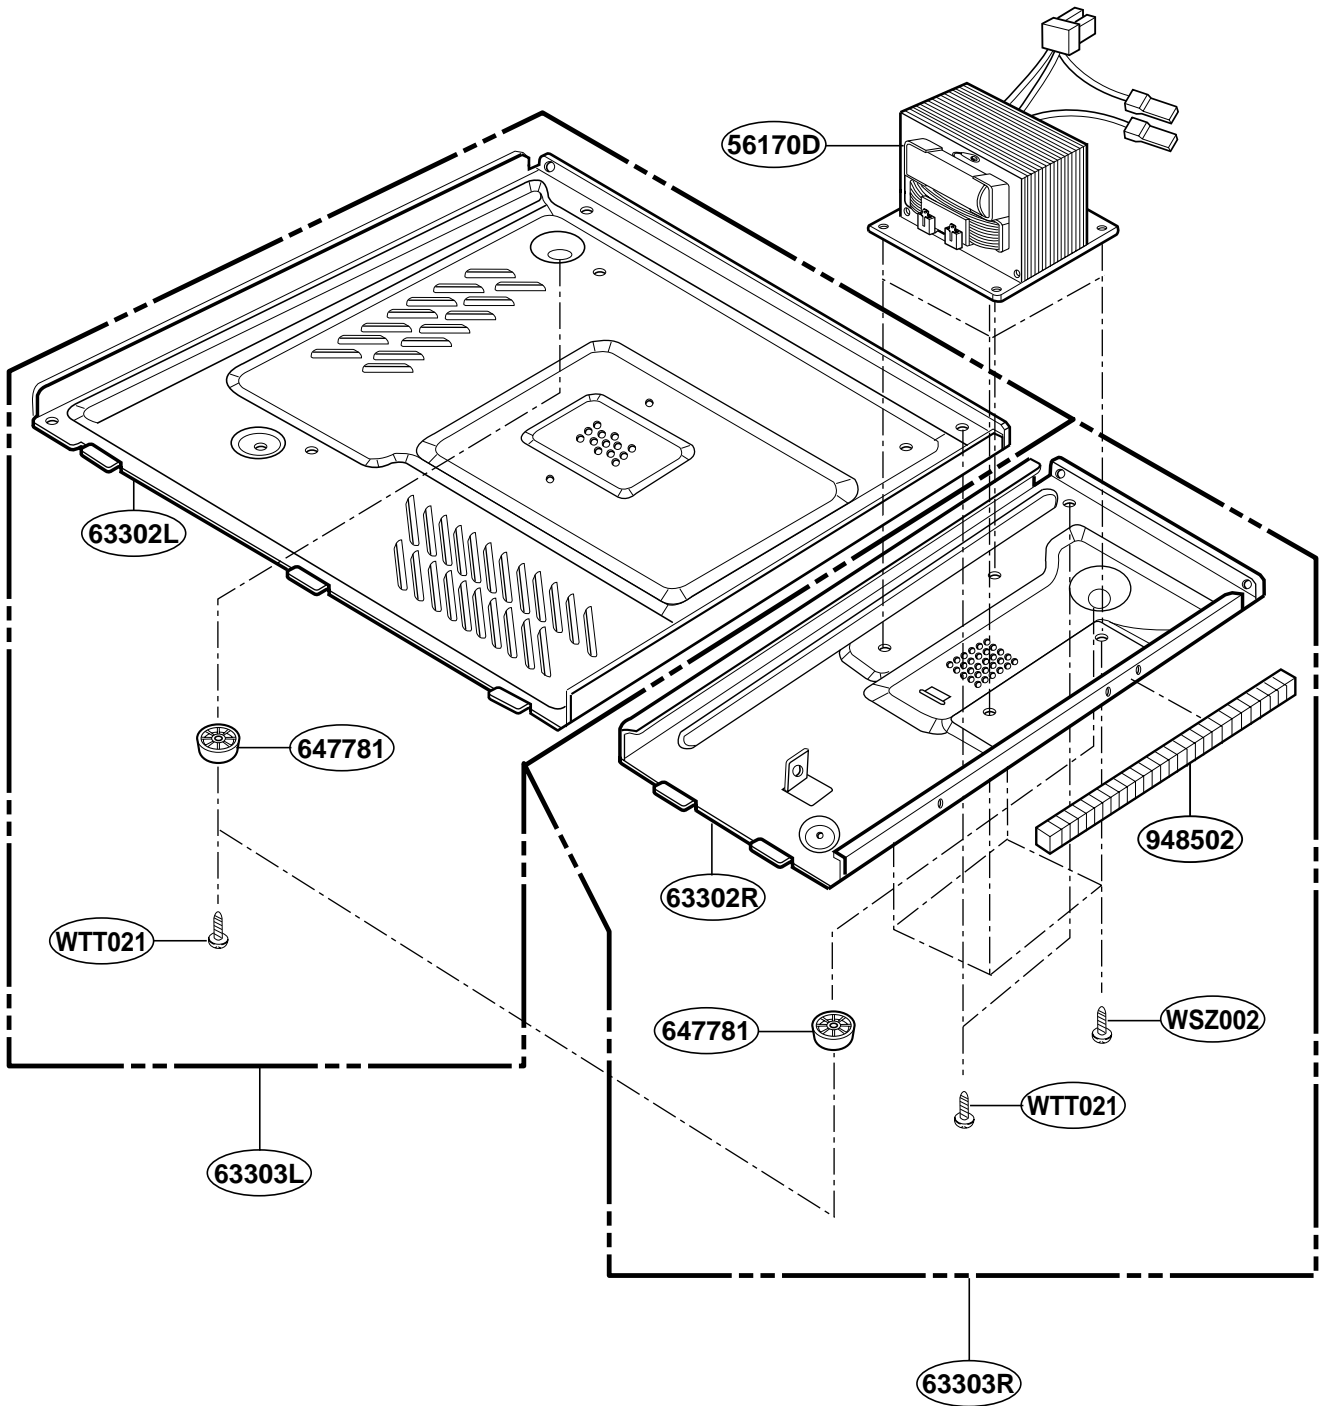

EXPLODED VIEW

INTRODUCTION

MT2145SJ

DOOR PARTS

MT2145SJ

CONTROL PANEL PARTS

MT2145SJ

OVEN CAVITY PARTS

MT2145SJ

LATCH BOARD PARTS

MT2145SJ

INTERIOR PARTS

MT2145SJ

BASE PLATE PARTS

MT2145SJ

SENSOR PARTS