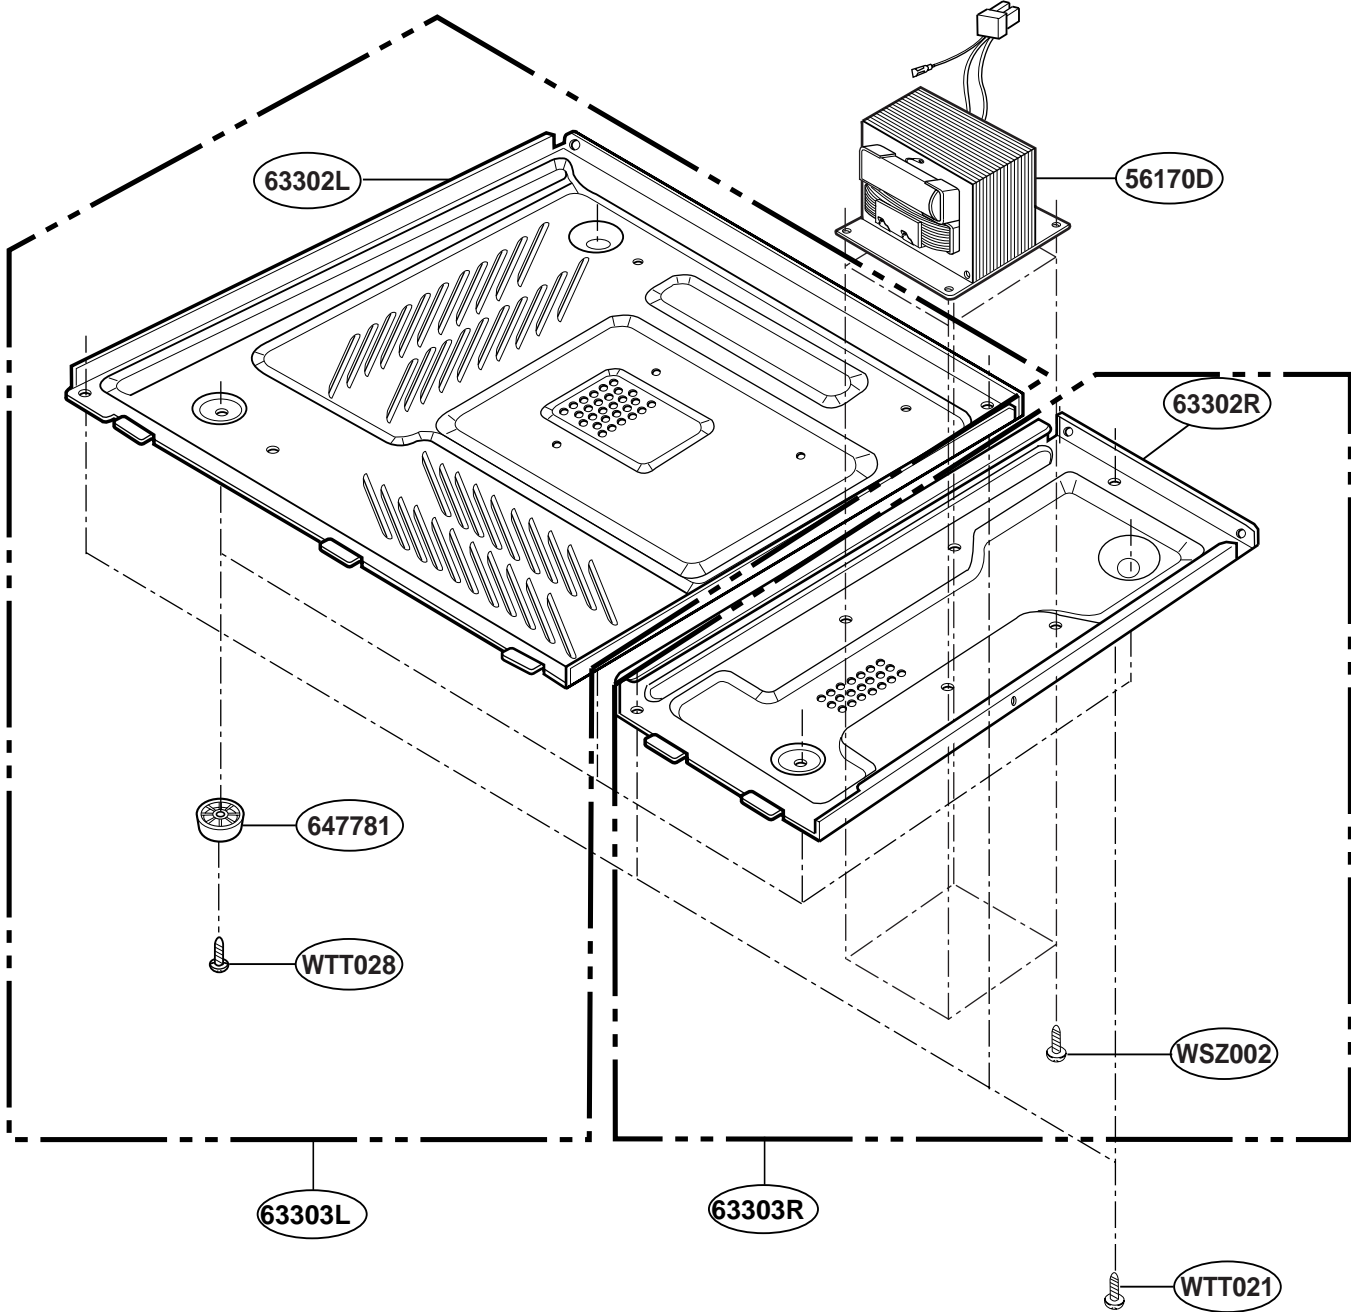

EXPLODED VIEW

INTRODUCTION

MT3105SH

DOOR PARTS

MT3105SH

CONTROL PANEL PARTS

MT3105SH

OVEN CAVITY PARTS

MT3105SH

LATCH BOARD PARTS

MT3105SH

INTERIOR PARTS

MT3105SH

BASE PLATE PARTS

SENSOR PARTS

MT3105SH