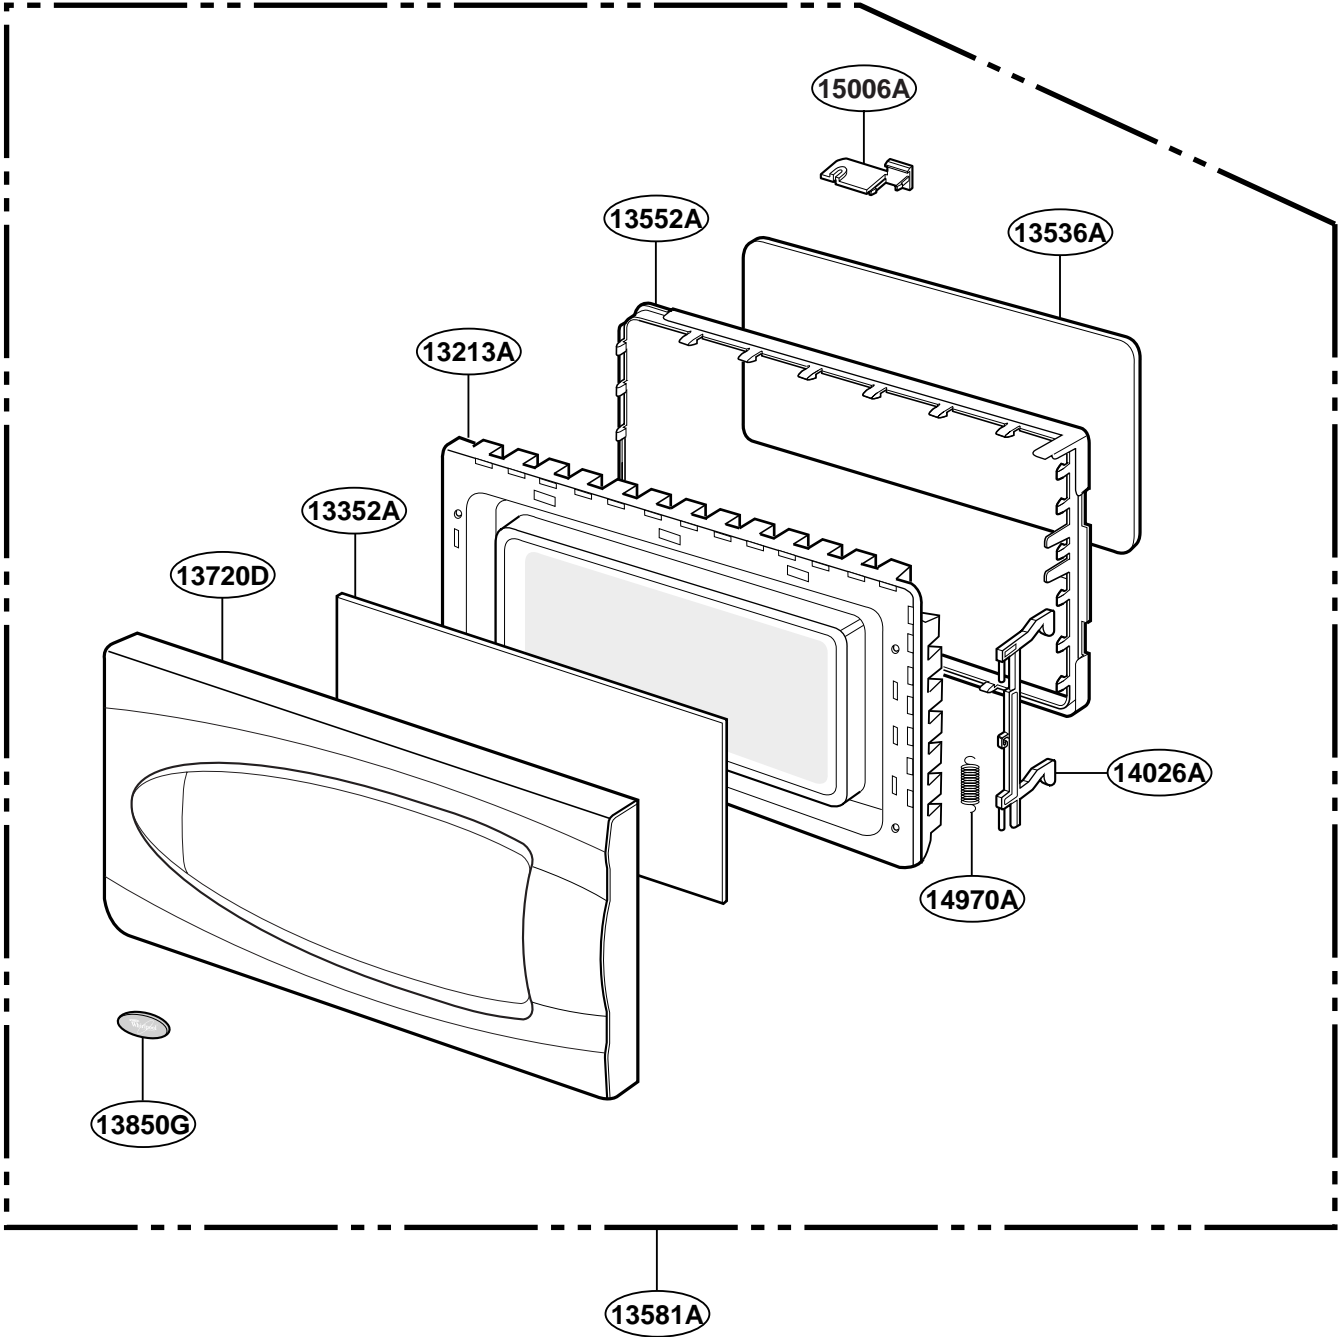

EXPLODED VIEW

INTRODUCTION

MT3105SH

DOOR PARTS

MT3105SH

CONTROL PANEL PARTS

MT3105SH

OVEN CAVITY PARTS

MT3105SH

LATCH BOARD PARTS

MT3105SH

INTERIOR PARTS

MT3105SH

BASE PLATE PARTS

SENSOR PARTS

MT3105SH