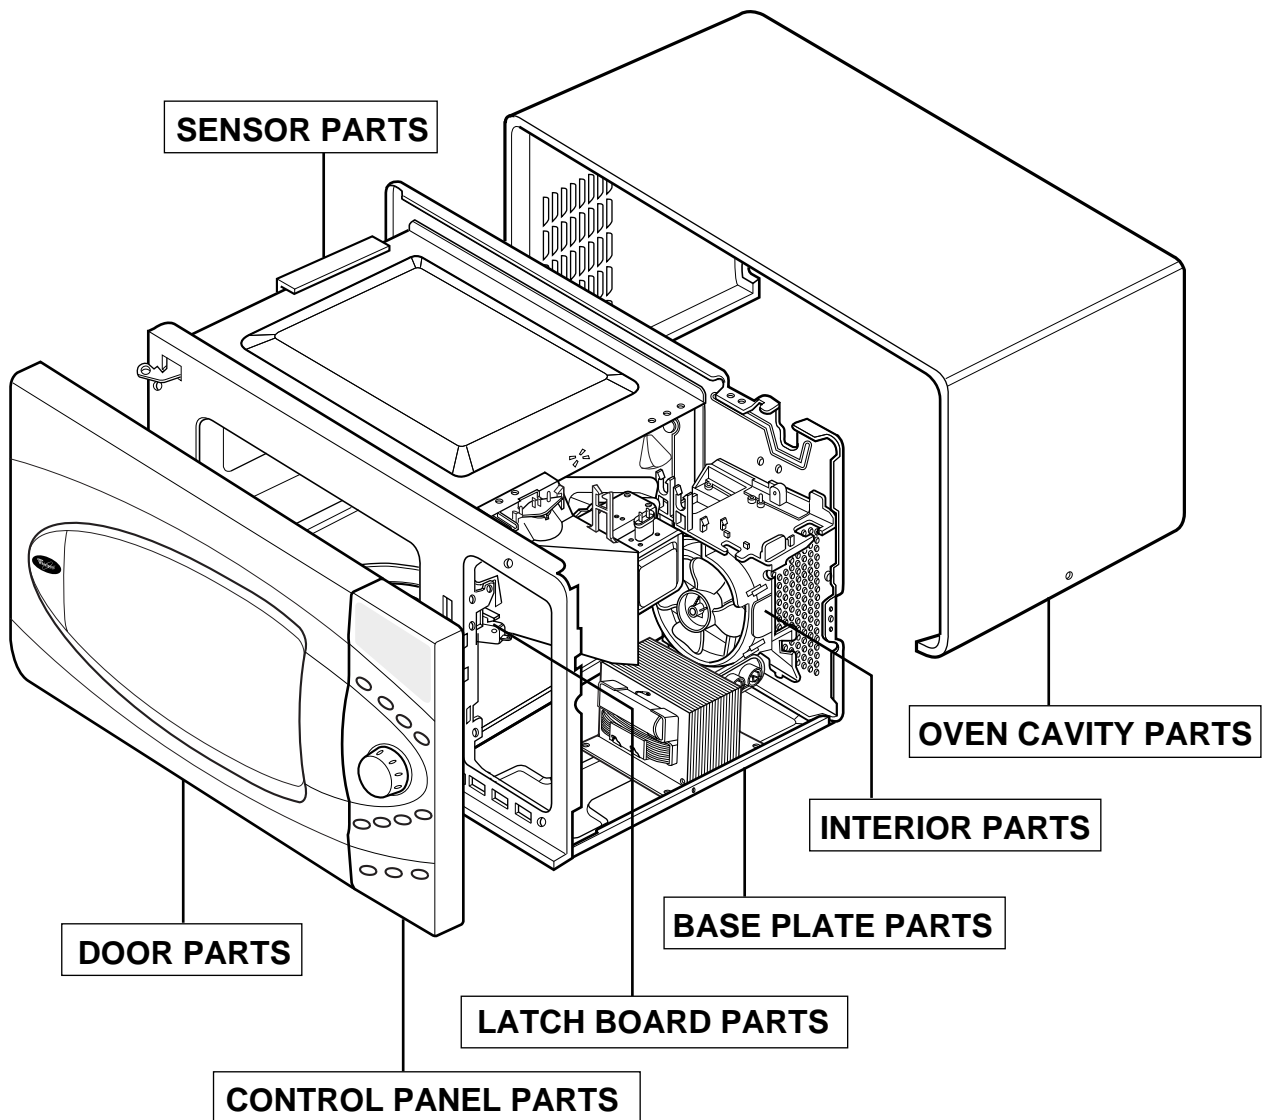

EXPLODED VIEW

INTRODUCTION

MT3105SH

DOOR PARTS

MT3105SH

CONTROL PANEL PARTS

MT3105SH

OVEN CAVITY PARTS

MT3105SH

LATCH BOARD PARTS

MT3105SH

INTERIOR PARTS

MT3105SH

BASE PLATE PARTS

SENSOR PARTS

MT3105SH