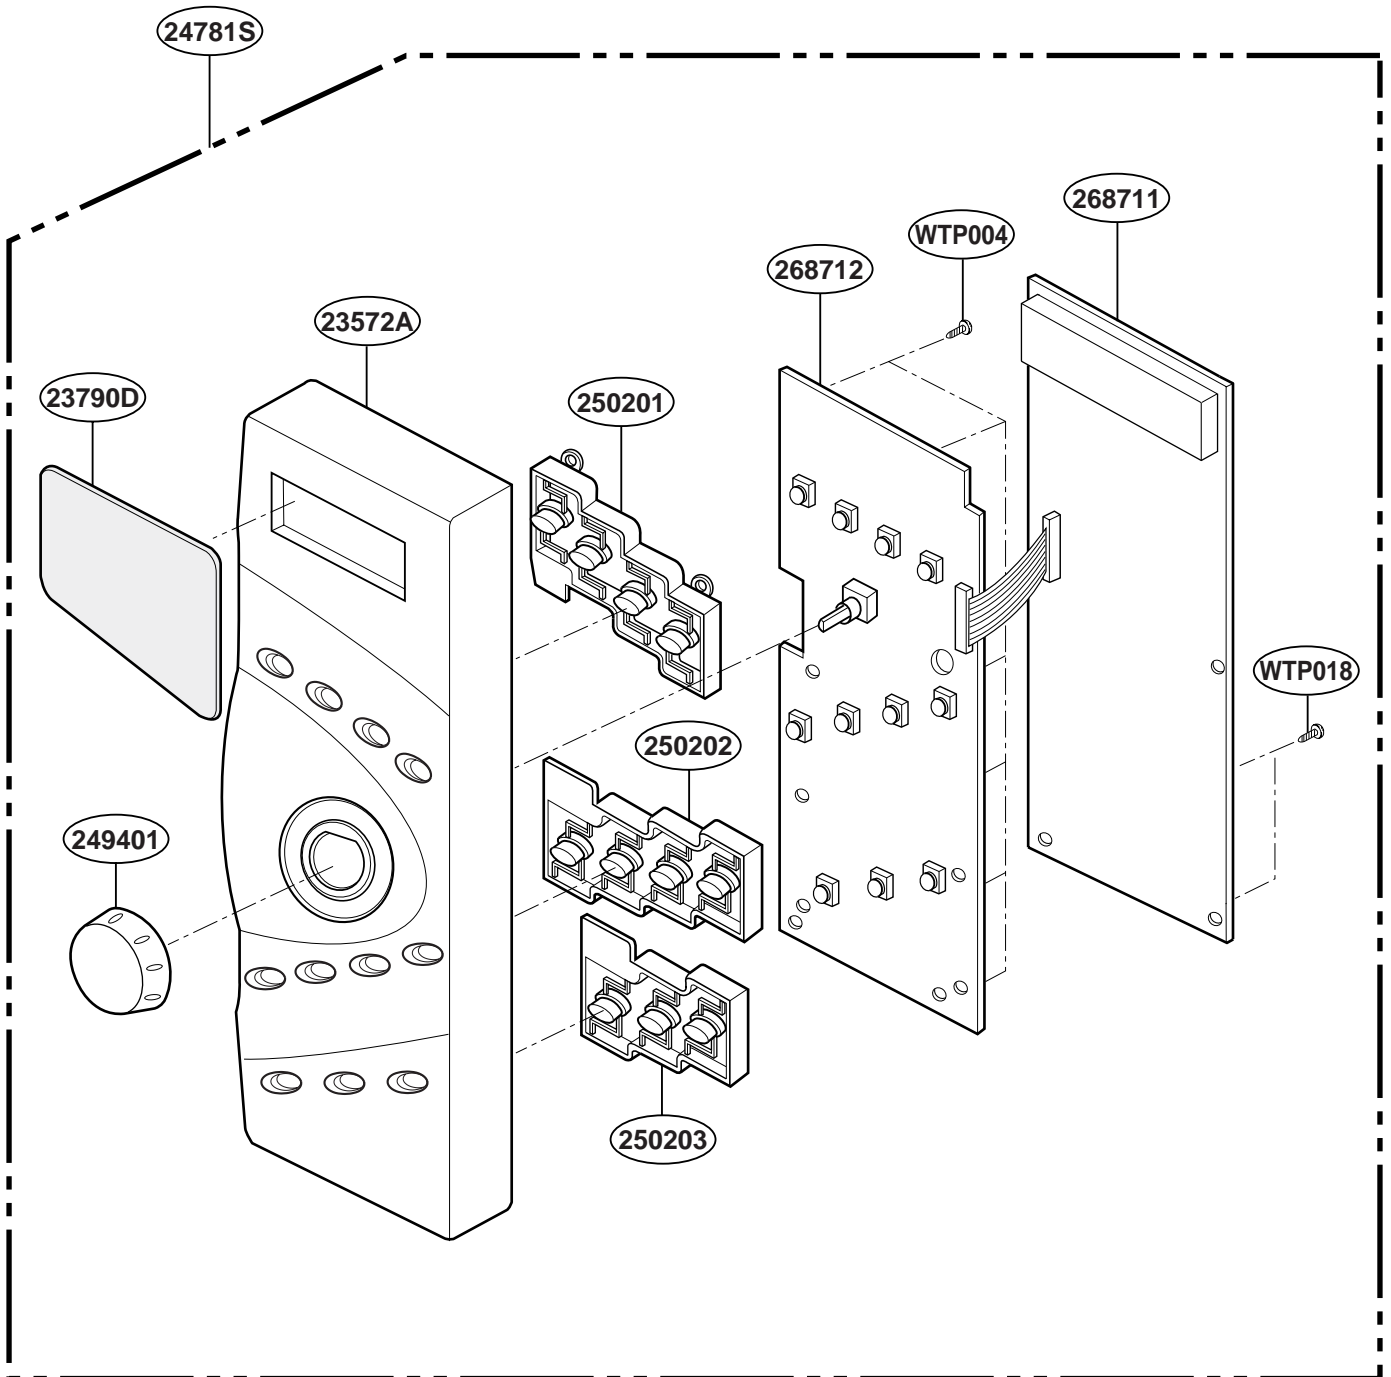

EXPLODED VIEW

INTRODUCTION

MT3105SH

DOOR PARTS

MT3105SH

CONTROL PANEL PARTS

MT3105SH

OVEN CAVITY PARTS

MT3105SH

LATCH BOARD PARTS

MT3105SH

INTERIOR PARTS

MT3105SH

BASE PLATE PARTS

SENSOR PARTS

MT3105SH