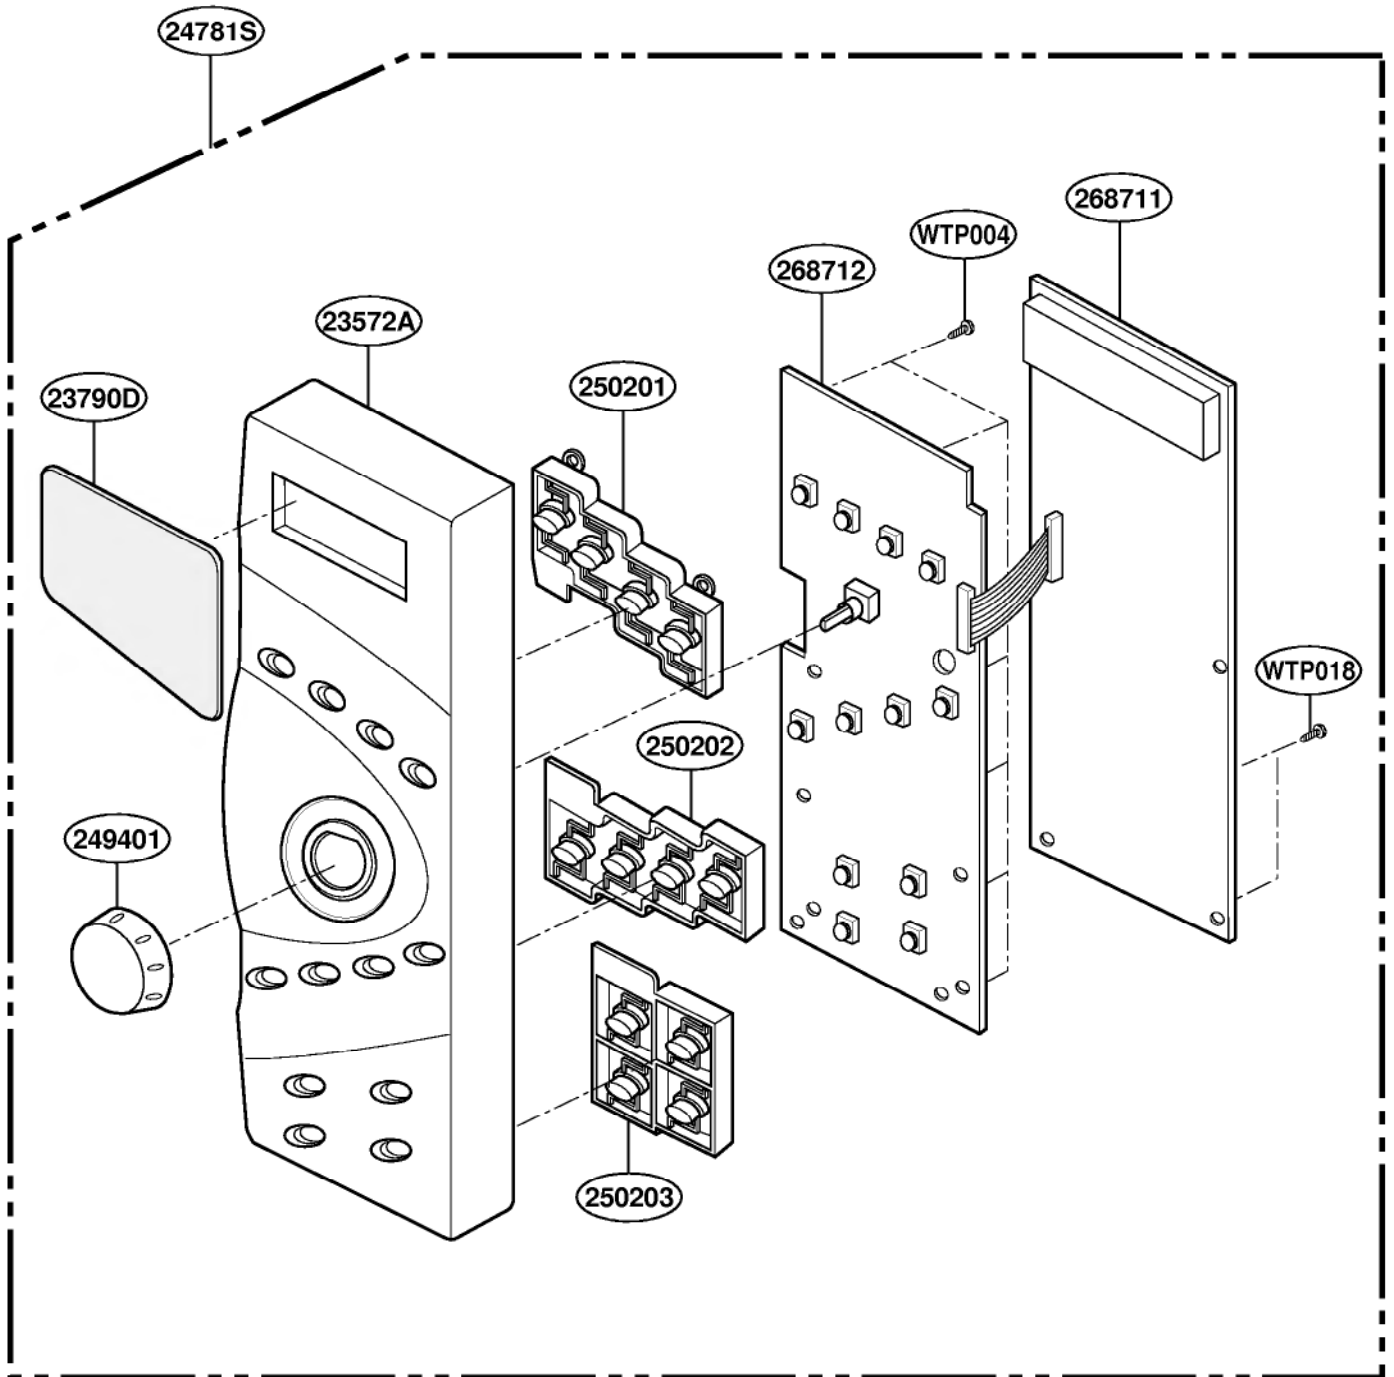

CONTROL PANEL PARTS

MT3185SH