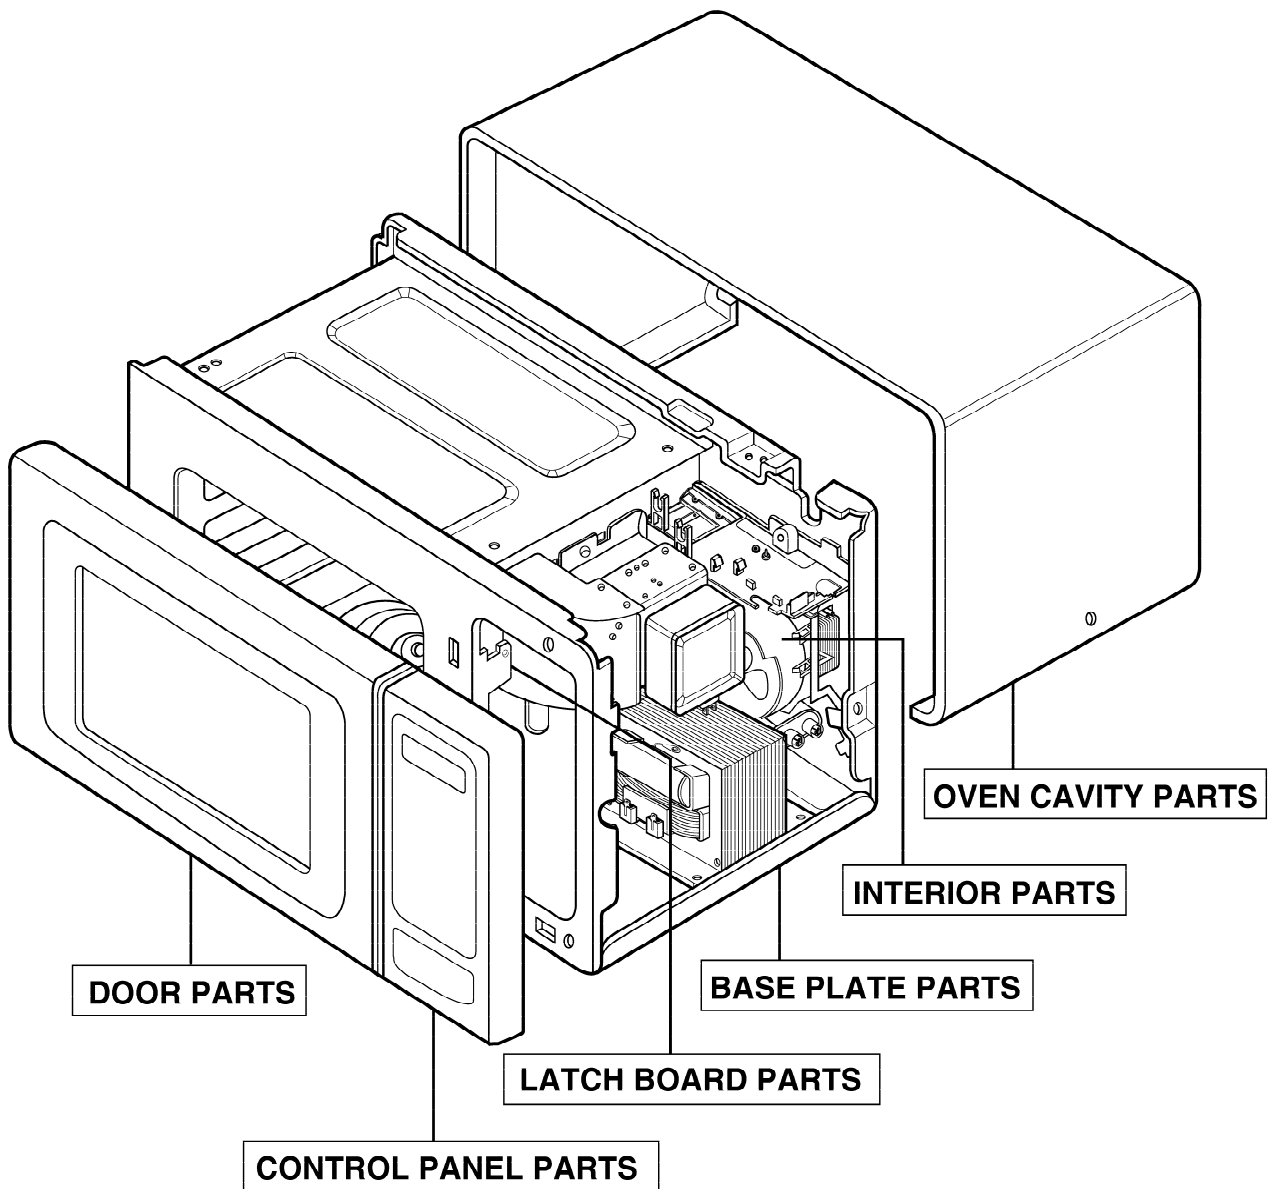

EXPLODED VIEW

INTRODUCTION

Model: MT4078SK
MT4070SK

DOOR PARTS

CONTROL PANEL PARTS

OVEN CAVITY PARTS

LATCH BOARD PARTS

INTERIOR PARTS (I)

Model: MT4078SKQ-0
MT4078SKB-0
MT4070SKQ-0
MT4070SKB-0

Check the rating label of **Model** and order SVC parts according to the **Model No. E.C.N.**

INTERIOR PARTS (II)

Model: MT4078SKQ-1
MT4078SKB-1
MT4070SKQ-1
MT4070SKB-1

Check the rating label of **Model** and order SVC parts according to the **Model No. E.C.N.**

BASE PLATE PARTS