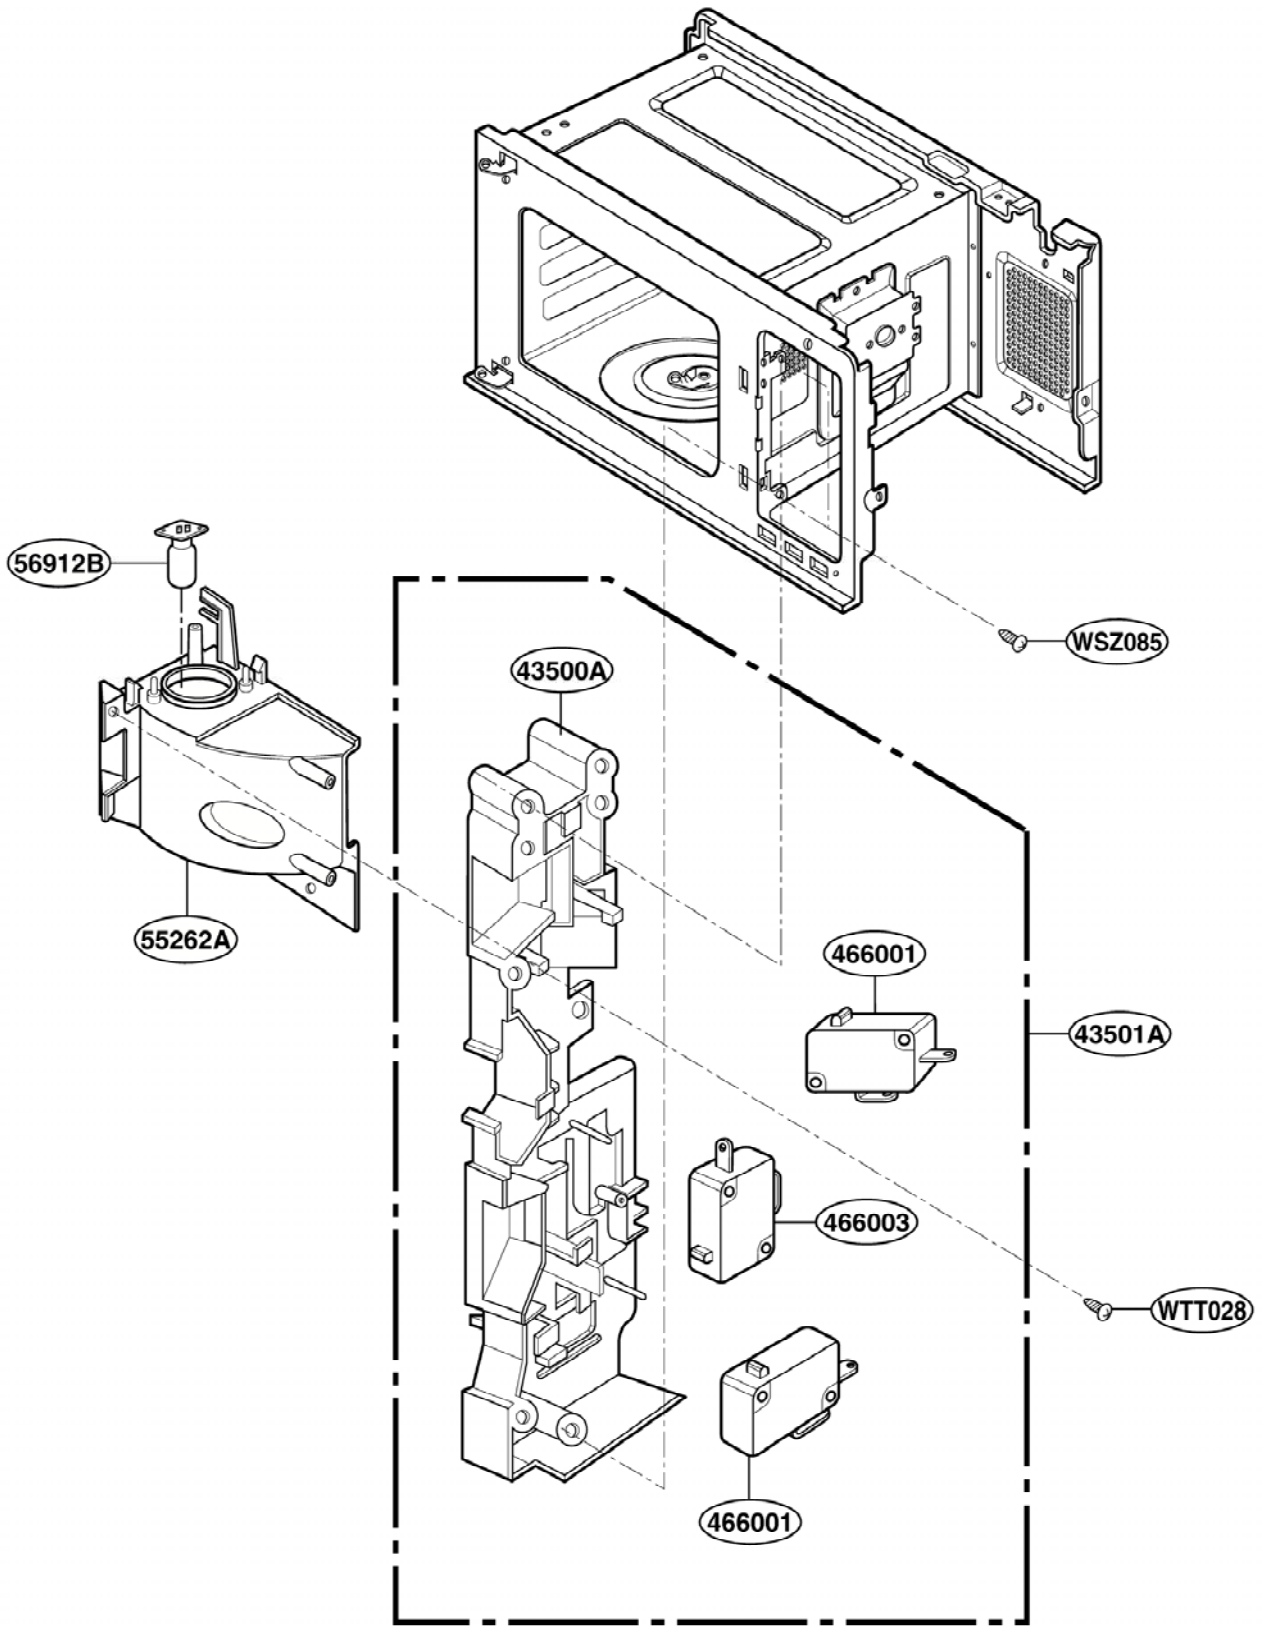

EXPLODED VIEW

INTRODUCTION

Model: MT4078SK
MT4070SK

DOOR PARTS

CONTROL PANEL PARTS

OVEN CAVITY PARTS

LATCH BOARD PARTS

INTERIOR PARTS (I)

Model: MT4078SKQ-0
MT4078SKB-0
MT4070SKQ-0
MT4070SKB-0

Check the rating label of **Model** and order SVC parts according to the **Model No. E.C.N.**

INTERIOR PARTS (II)

Model: MT4078SKQ-1
MT4078SKB-1
MT4070SKQ-1
MT4070SKB-1

Check the rating label of **Model** and order SVC parts according to the **Model No. E.C.N.**

BASE PLATE PARTS