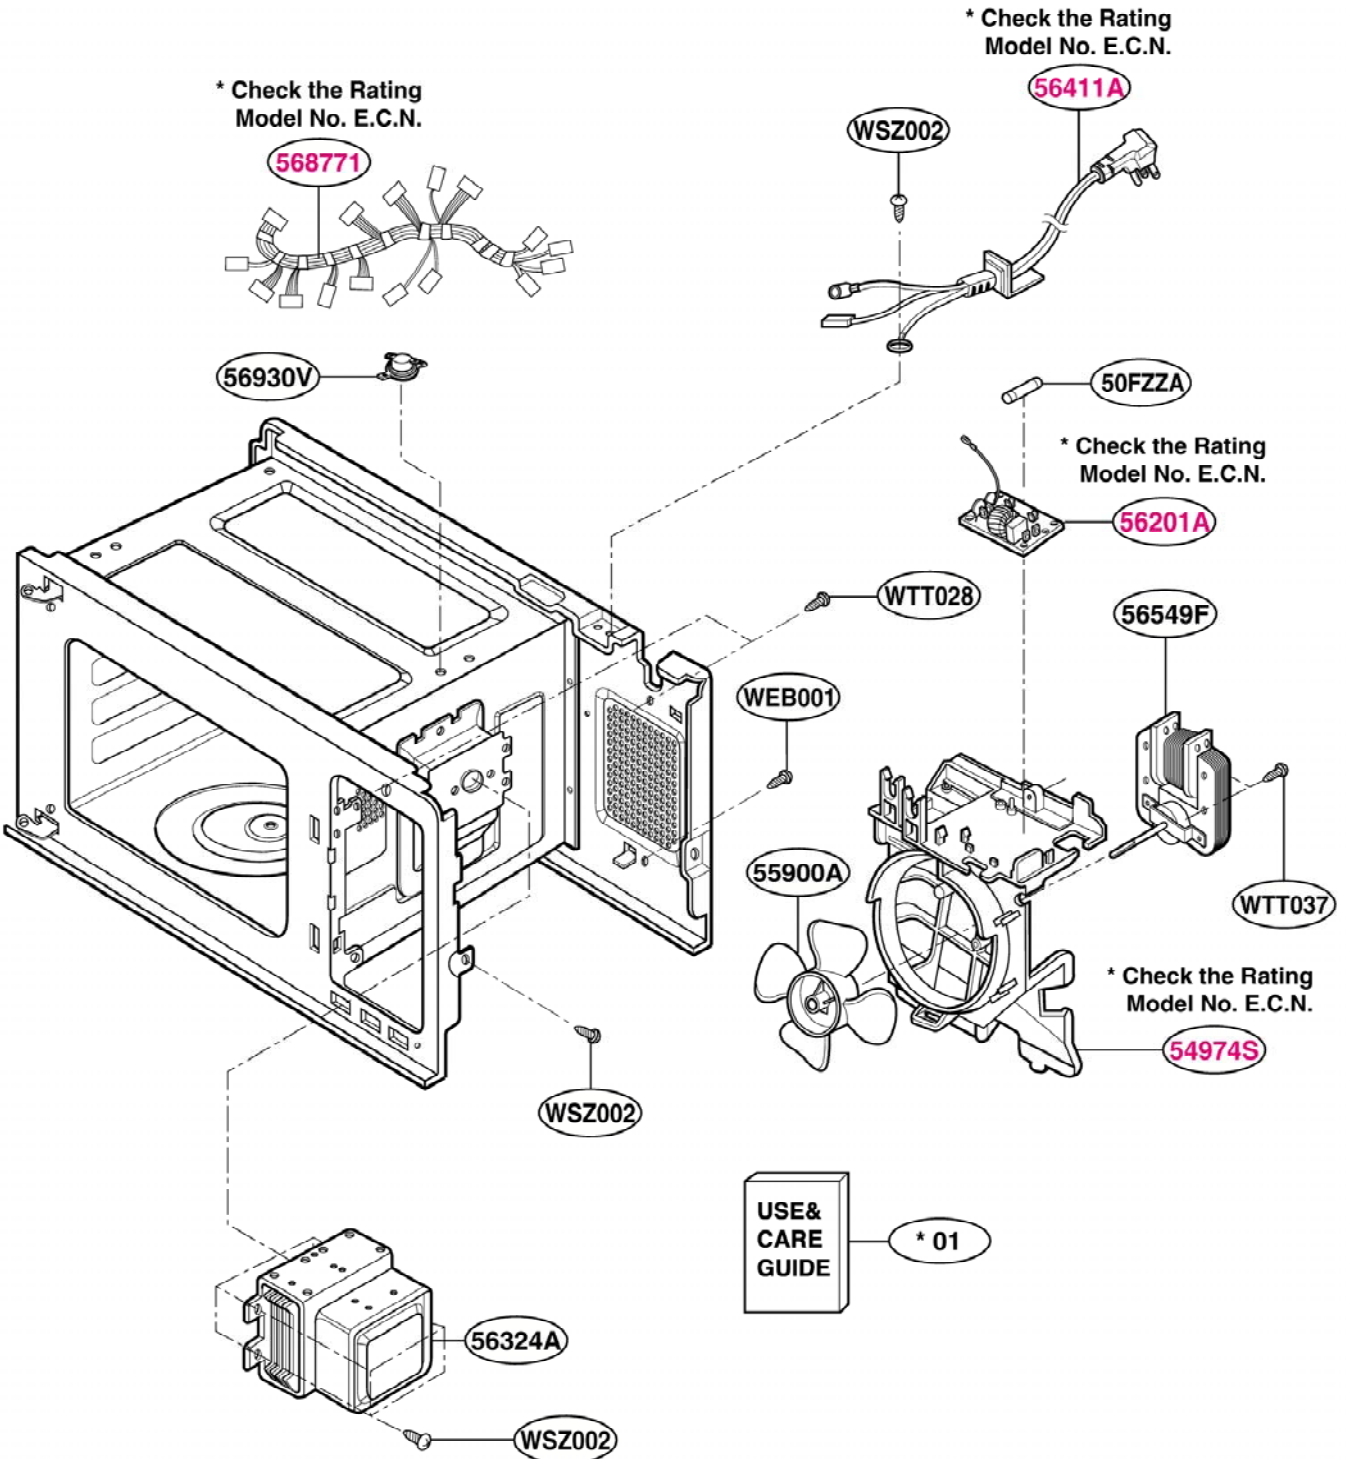

EXPLODED VIEW

INTRODUCTION

Model: MT4078SK
MT4070SK

DOOR PARTS

CONTROL PANEL PARTS

OVEN CAVITY PARTS

LATCH BOARD PARTS

INTERIOR PARTS (I)

Model: MT4078SKQ-0
MT4078SKB-0
MT4070SKQ-0
MT4070SKB-0

Check the rating label of **Model** and order SVC parts according to the **Model No. E.C.N.**

INTERIOR PARTS (II)

Model: MT4078SKQ-1
MT4078SKB-1
MT4070SKQ-1
MT4070SKB-1

Check the rating label of **Model** and order SVC parts according to the **Model No. E.C.N.**

BASE PLATE PARTS