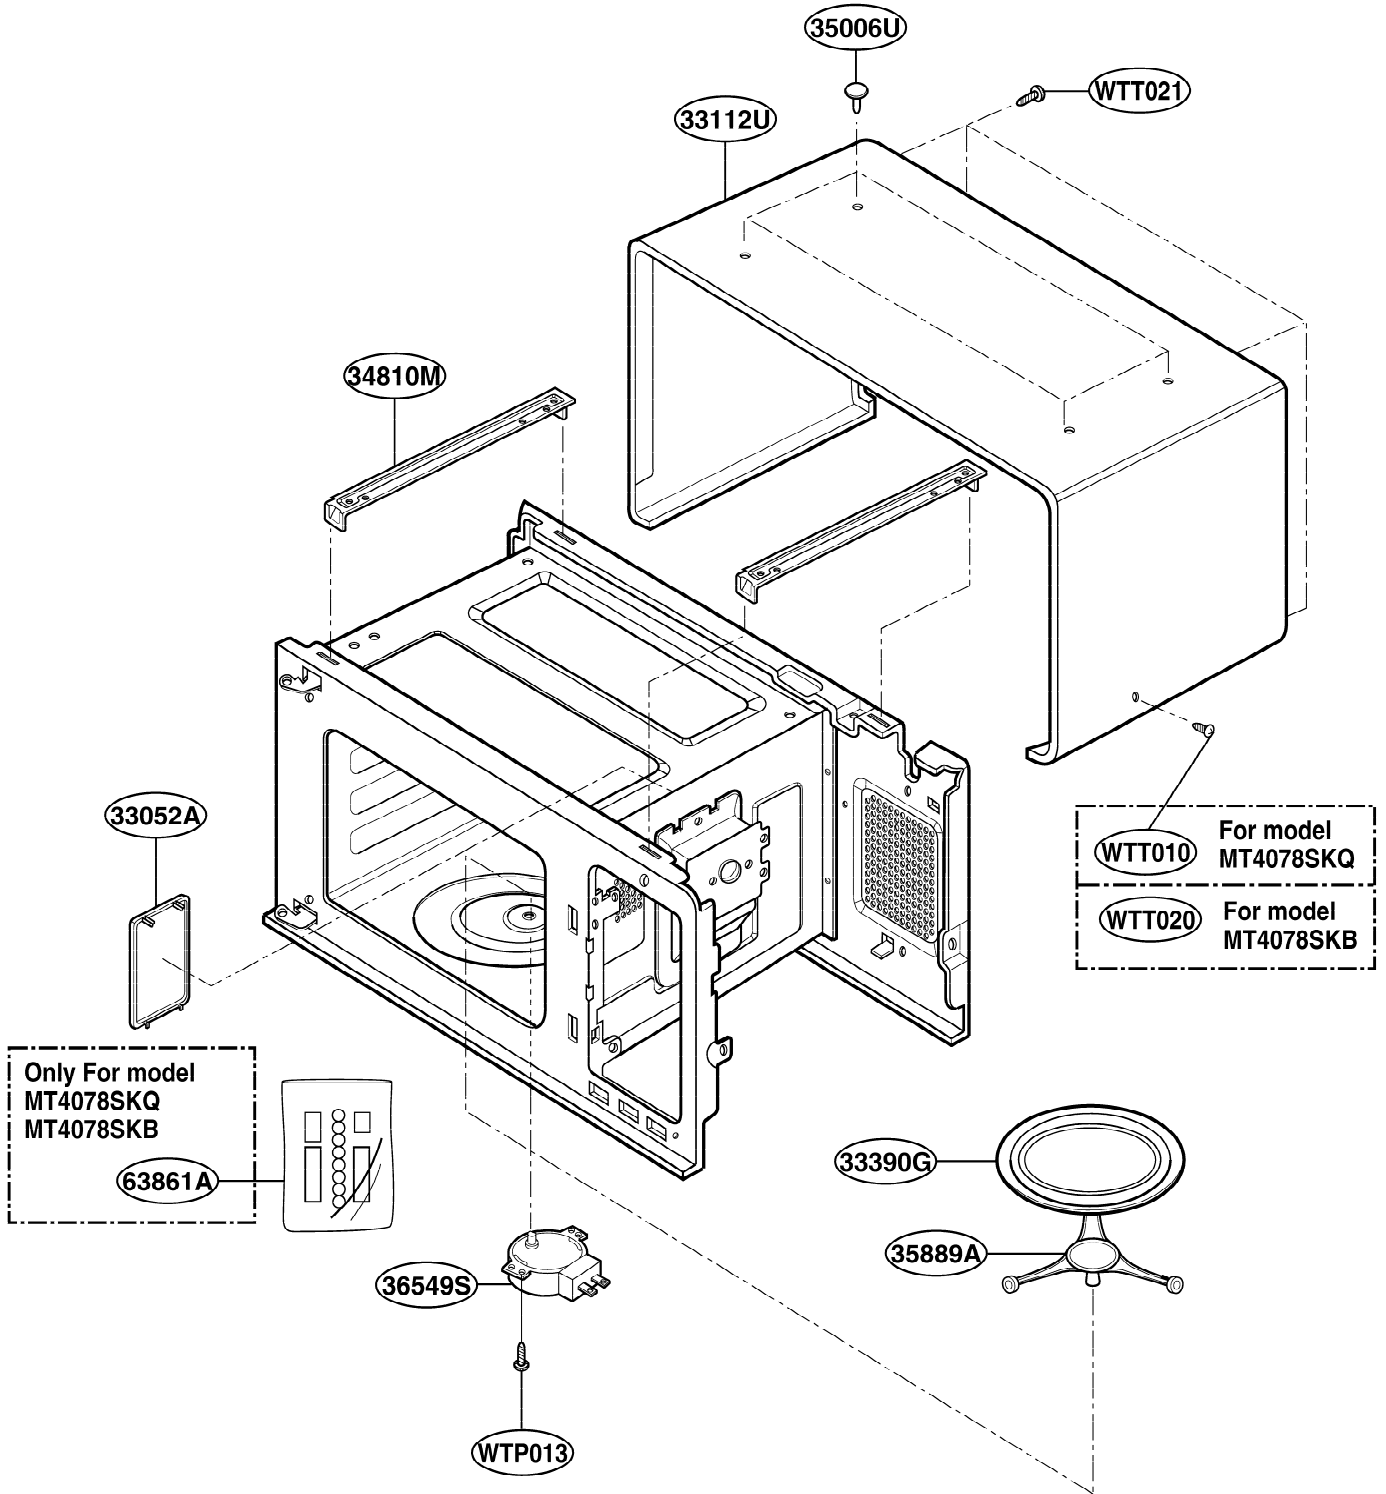

EXPLODED VIEW

INTRODUCTION

Model: MT4078SK
MT4070SK

DOOR PARTS

CONTROL PANEL PARTS

OVEN CAVITY PARTS

LATCH BOARD PARTS

INTERIOR PARTS (I)

Model: MT4078SKQ-0
MT4078SKB-0
MT4070SKQ-0
MT4070SKB-0

Check the rating label of **Model** and order SVC parts according to the **Model No. E.C.N.**

INTERIOR PARTS (II)

Model: MT4078SKQ-1
MT4078SKB-1
MT4070SKQ-1
MT4070SKB-1

Check the rating label of **Model** and order SVC parts according to the **Model No. E.C.N.**

BASE PLATE PARTS