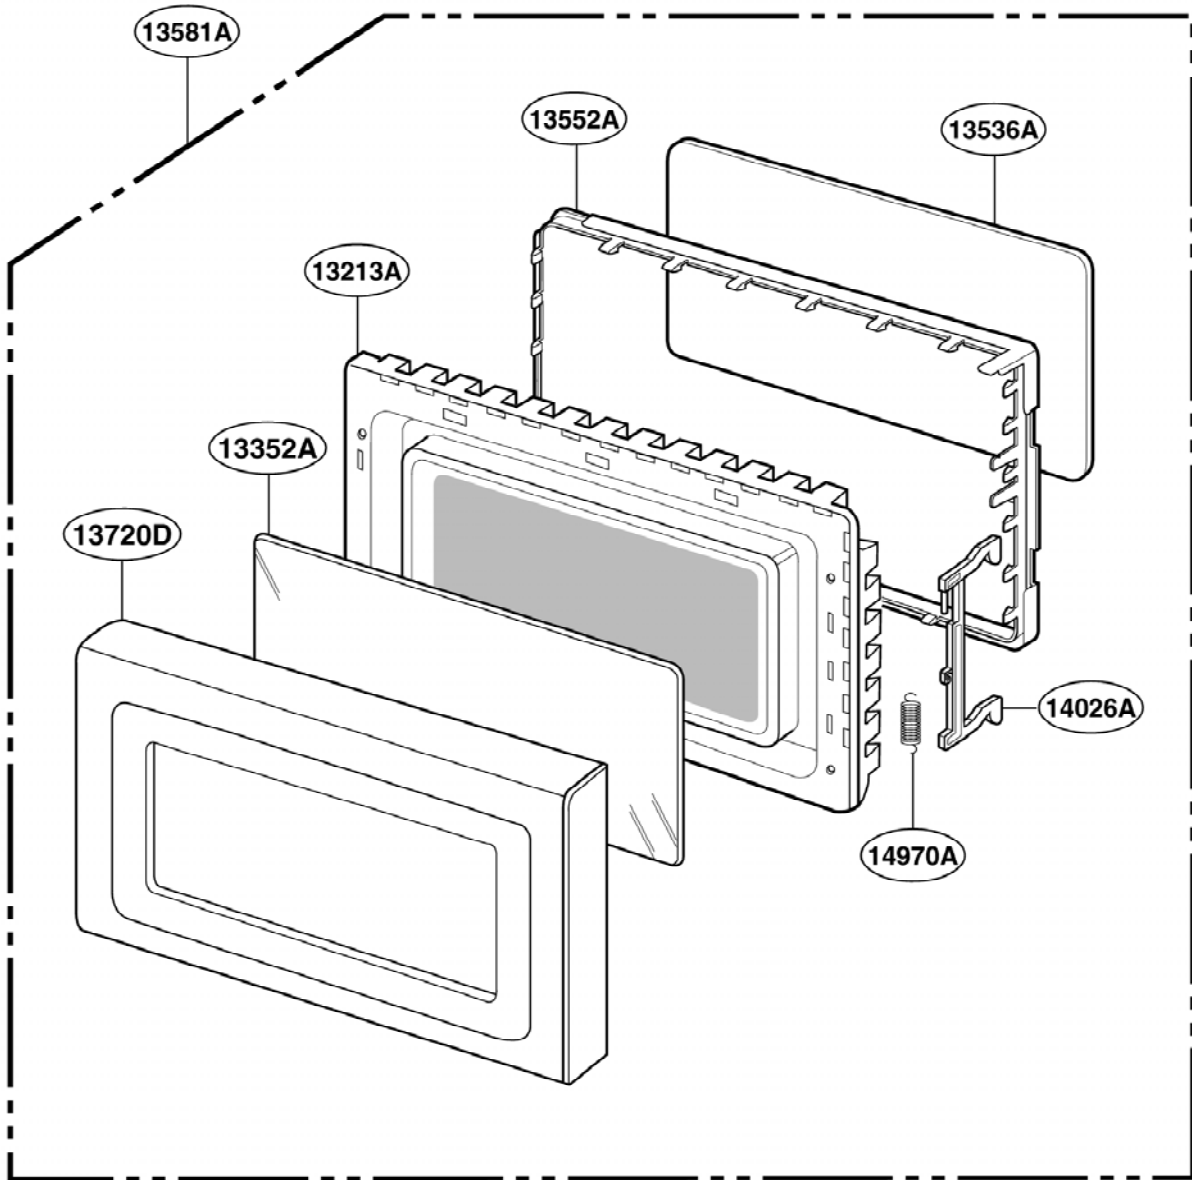

EXPLODED VIEW

INTRODUCTION

Model: MT4078SK
MT4070SK

DOOR PARTS

CONTROL PANEL PARTS

OVEN CAVITY PARTS

LATCH BOARD PARTS

INTERIOR PARTS (I)

Model: MT4078SKQ-0
MT4078SKB-0
MT4070SKQ-0
MT4070SKB-0

Check the rating label of **Model** and order SVC parts according to the **Model No. E.C.N.**

INTERIOR PARTS (II)

Model: MT4078SKQ-1
MT4078SKB-1
MT4070SKQ-1
MT4070SKB-1

Check the rating label of **Model** and order SVC parts according to the **Model No. E.C.N.**

BASE PLATE PARTS