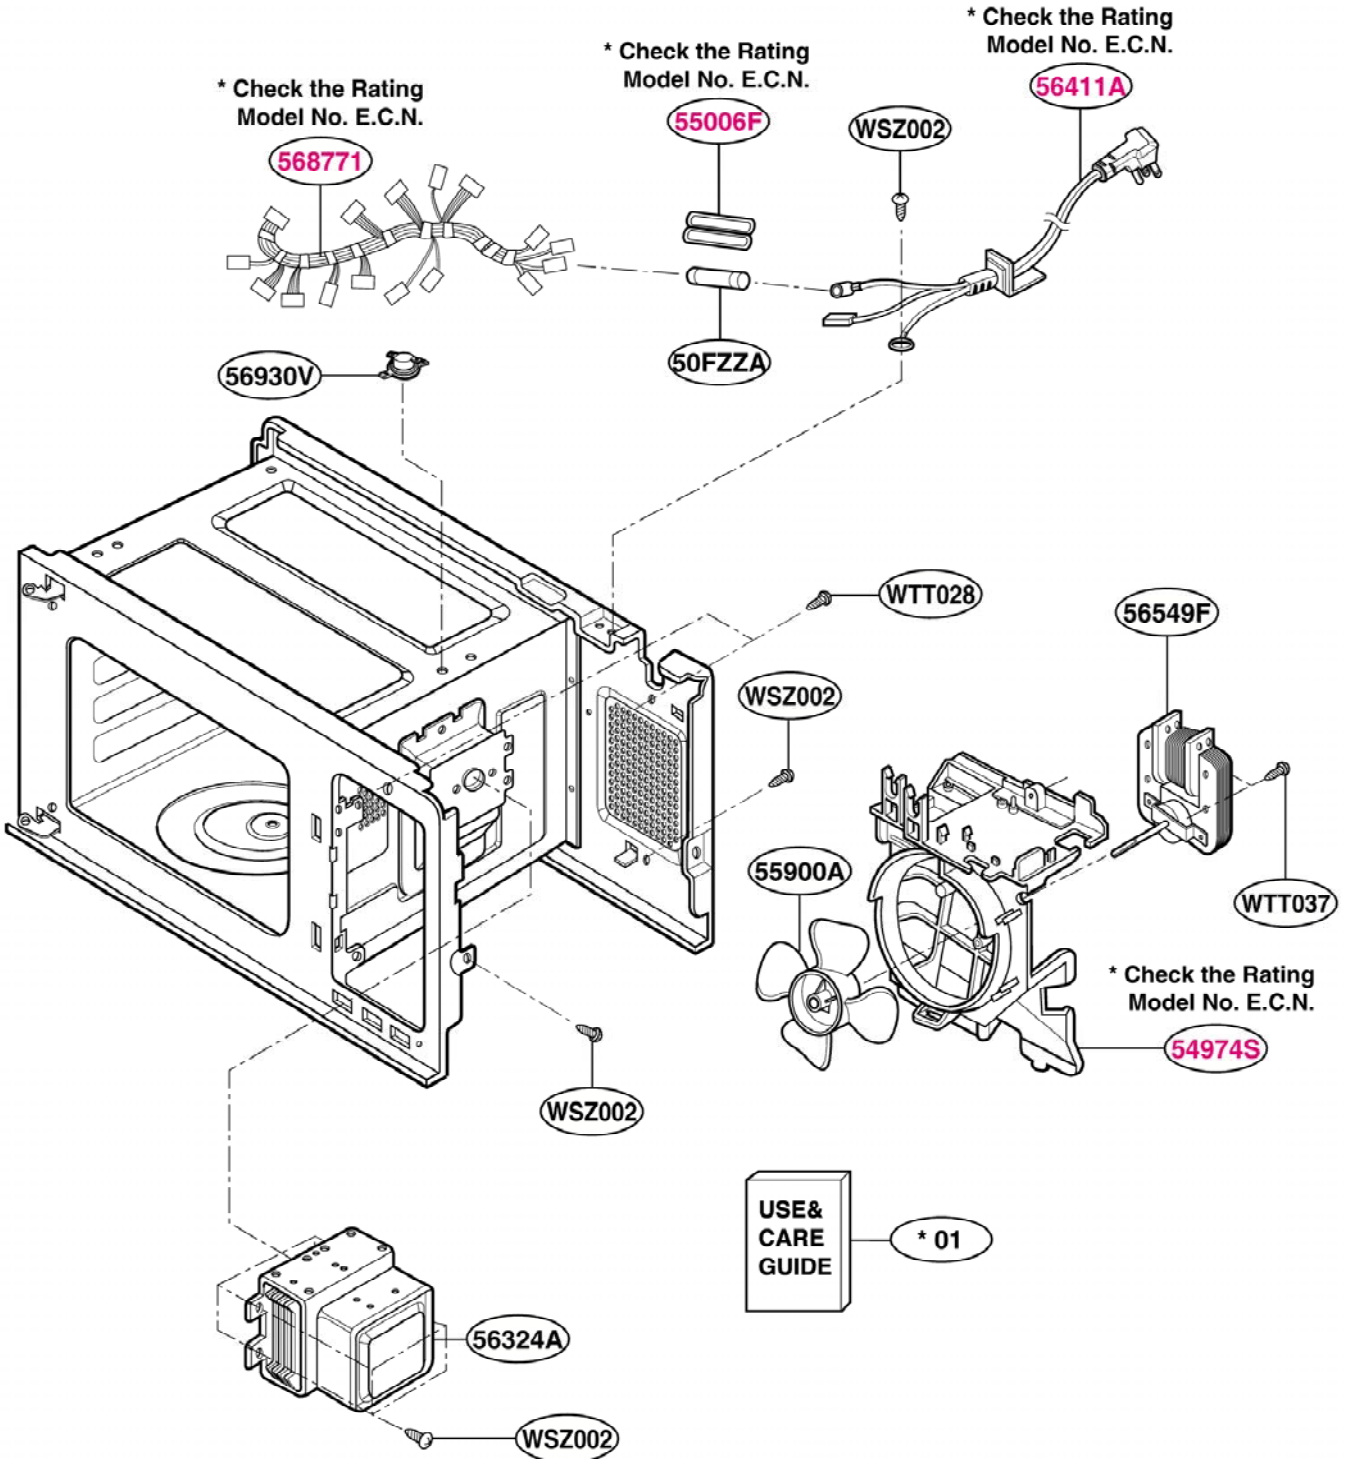

EXPLODED VIEW

INTRODUCTION

Model: MT4078SK
MT4070SK

DOOR PARTS

CONTROL PANEL PARTS

OVEN CAVITY PARTS

LATCH BOARD PARTS

INTERIOR PARTS (I)

Model: MT4078SKQ-0
MT4078SKB-0
MT4070SKQ-0
MT4070SKB-0

Check the rating label of **Model** and order SVC parts according to the **Model No. E.C.N.**

INTERIOR PARTS (II)

Model: MT4078SKQ-1
MT4078SKB-1
MT4070SKQ-1
MT4070SKB-1

Check the rating label of **Model** and order SVC parts according to the **Model No. E.C.N.**

BASE PLATE PARTS