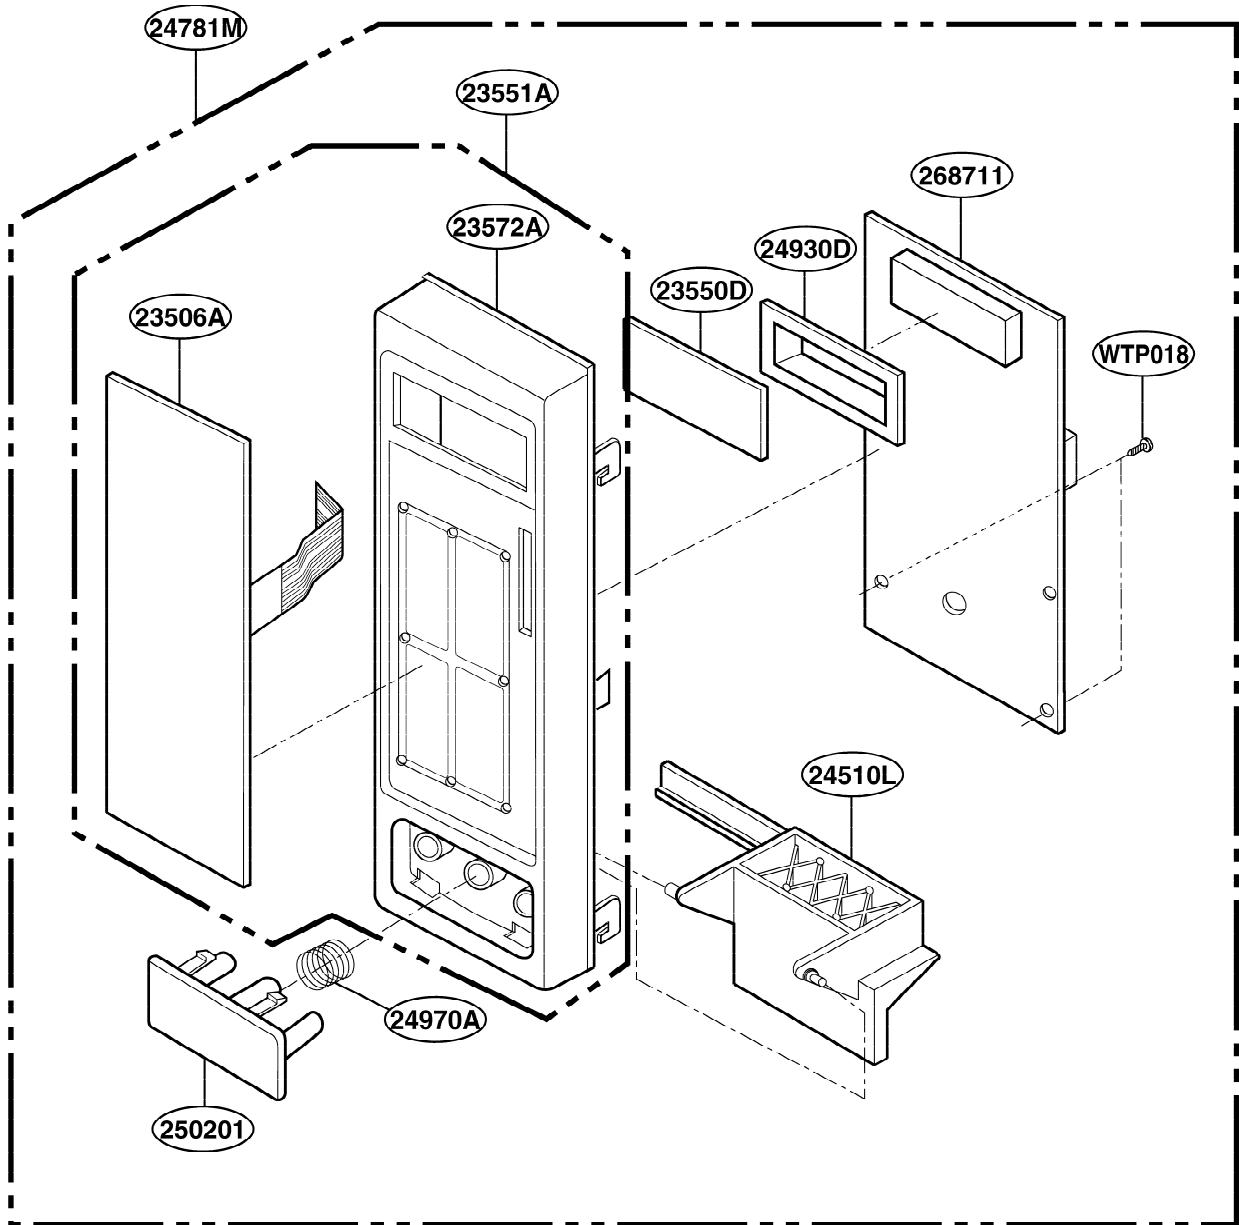

EXPLODED VIEW

INTRODUCTION

Model: MT4078SK
MT4070SK

DOOR PARTS

CONTROL PANEL PARTS

OVEN CAVITY PARTS

LATCH BOARD PARTS

INTERIOR PARTS (I)

Model: MT4078SKQ-0
MT4078SKB-0
MT4070SKQ-0
MT4070SKB-0

Check the rating label of **Model** and order SVC parts according to the **Model No. E.C.N.**

INTERIOR PARTS (II)

Model: MT4078SKQ-1
MT4078SKB-1
MT4070SKQ-1
MT4070SKB-1

Check the rating label of **Model** and order SVC parts according to the **Model No. E.C.N.**

BASE PLATE PARTS