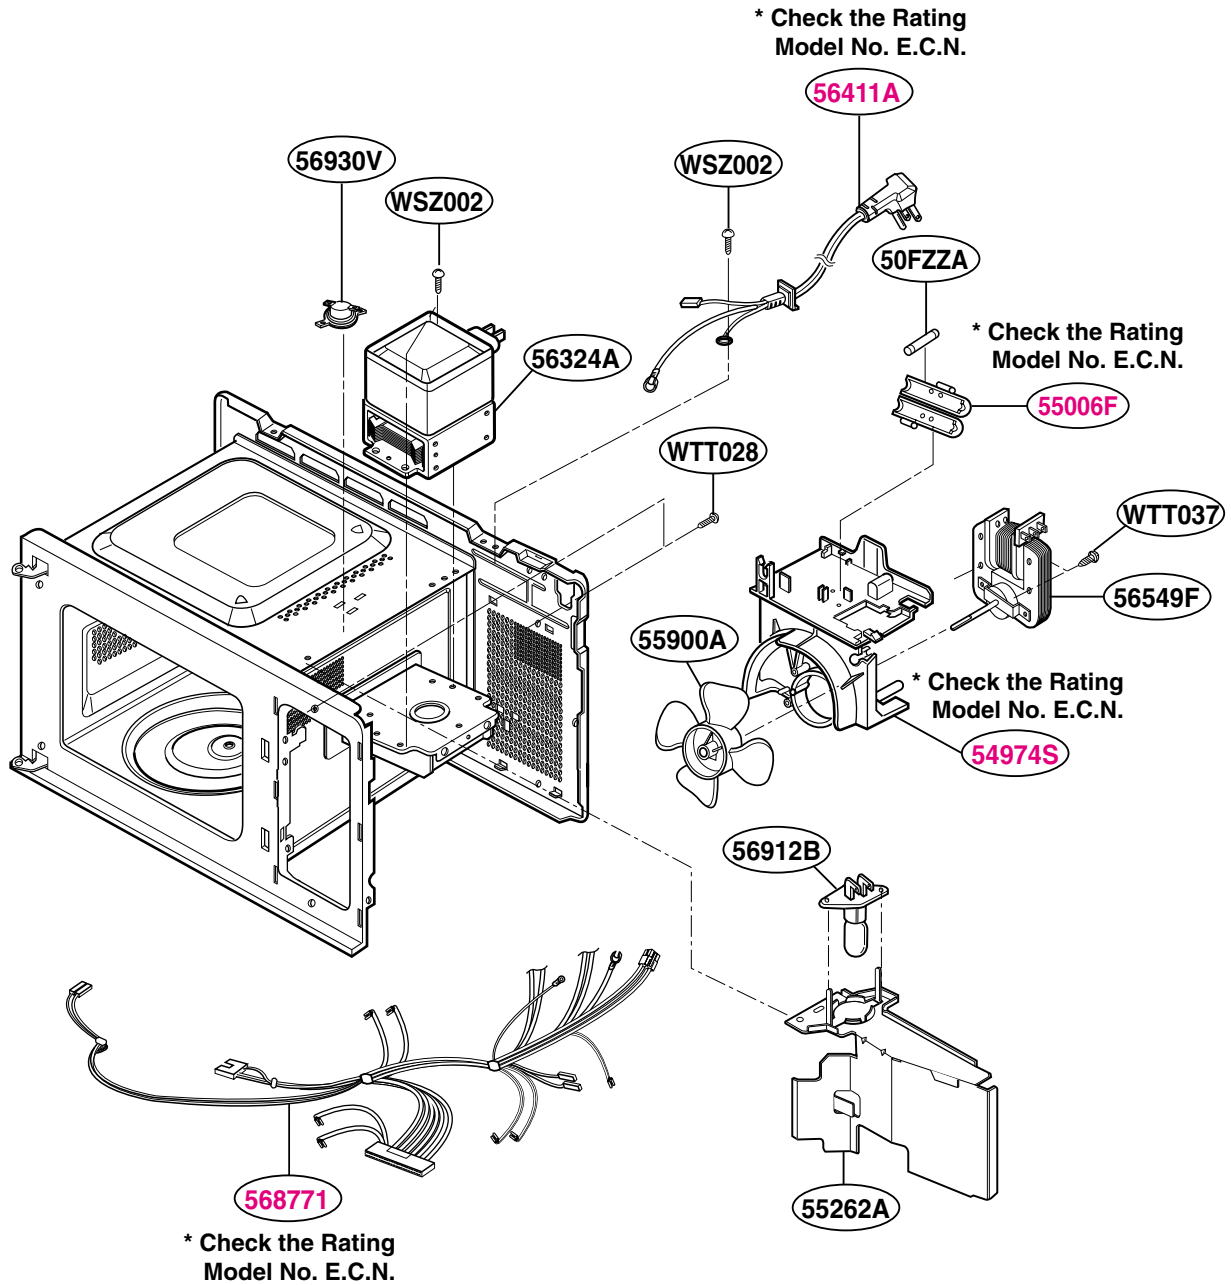

# CONTROLLER PARTS

# OVEN CAVITY PARTS

# LATCH BOARD PARTS

# INTERIOR PARTS (I)

Model: MT4078SPQ-0  
MT4078SPB-0

Check the rating label of **Model** and order  
SVC parts according to the **Model No. E.C.N.**