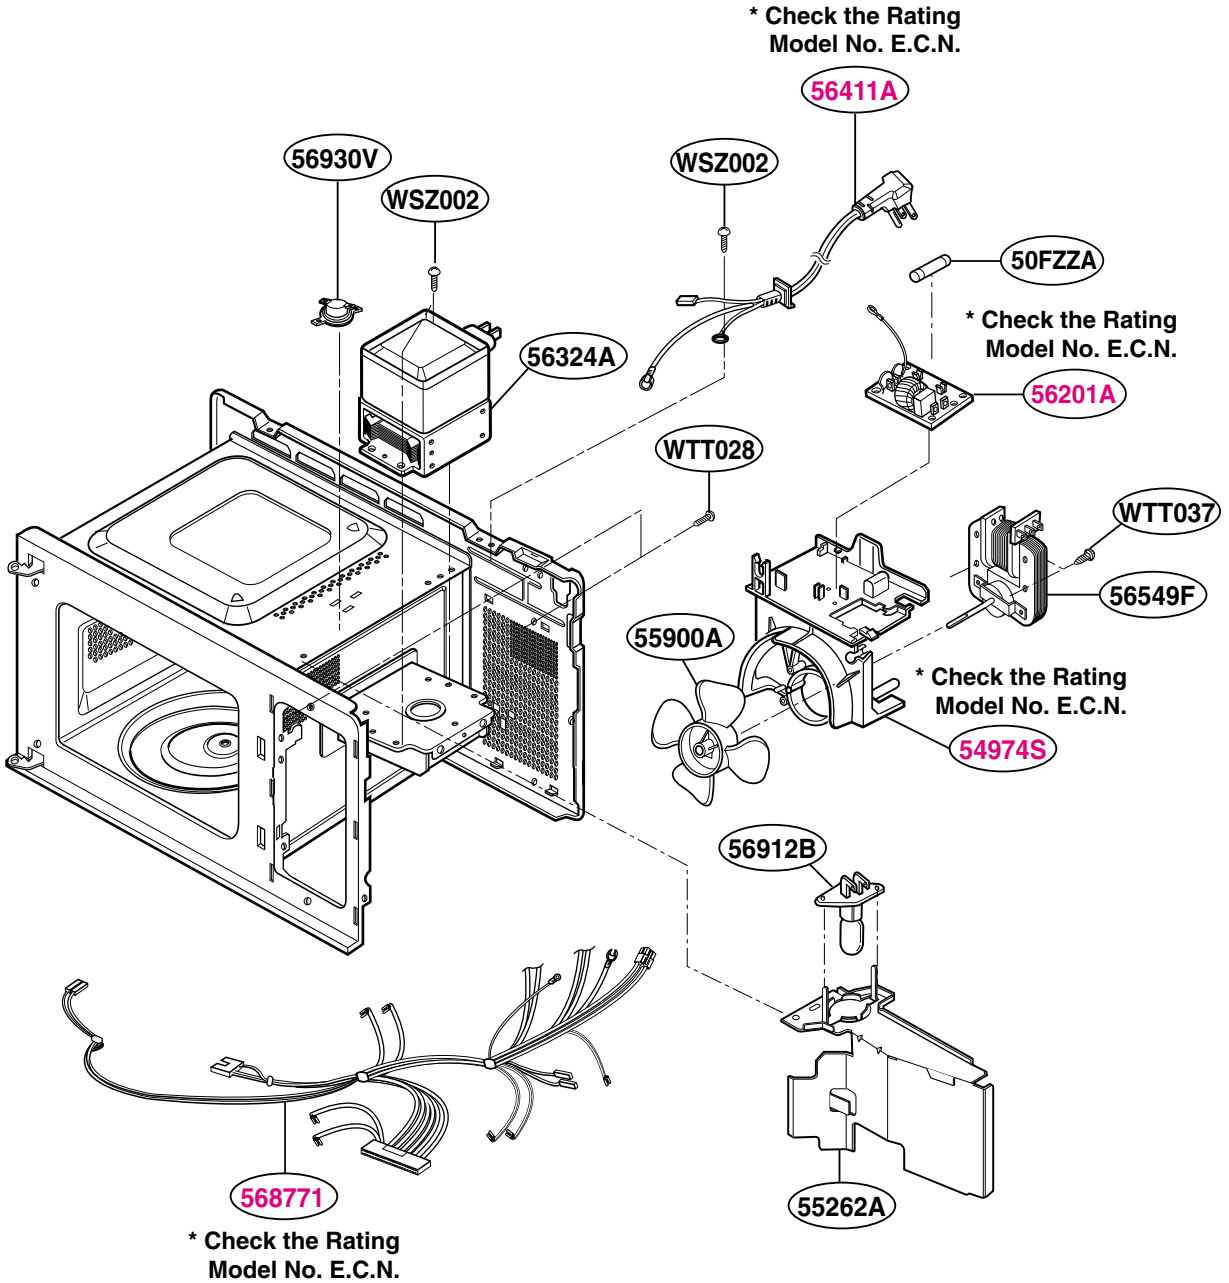

# LATCH BOARD PARTS

# INTERIOR PARTS (I)

Model: MT4078SPQ-0  
MT4078SPB-0

Check the rating label of **Model** and order  
SVC parts according to the **Model No. E.C.N.**

# INTERIOR PARTS (II)

Model: MT4078SPQ-1  
MT4078SPB-1

Check the rating label of **Model** and order  
SVC parts according to the **Model No. E.C.N.**

# BASE PLATE PARTS