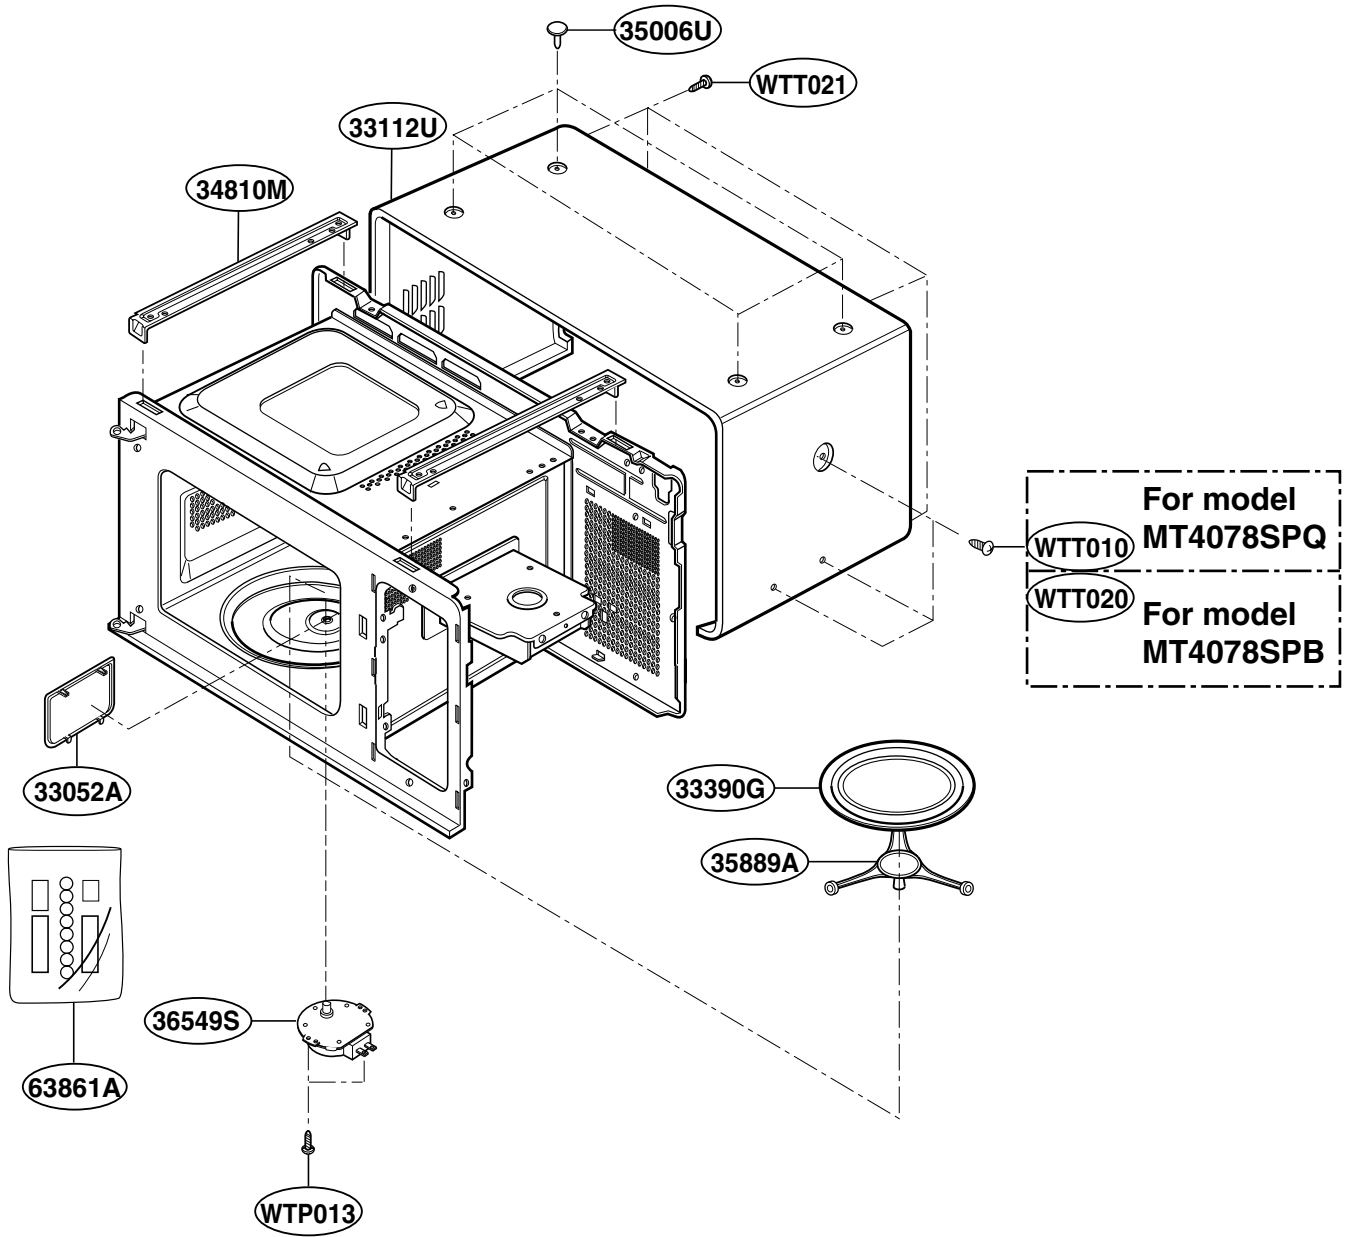

## INTRODUCTION

Model : MT4078SP

# DOOR PARTS

# CONTROLLER PARTS

# LATCH BOARD PARTS