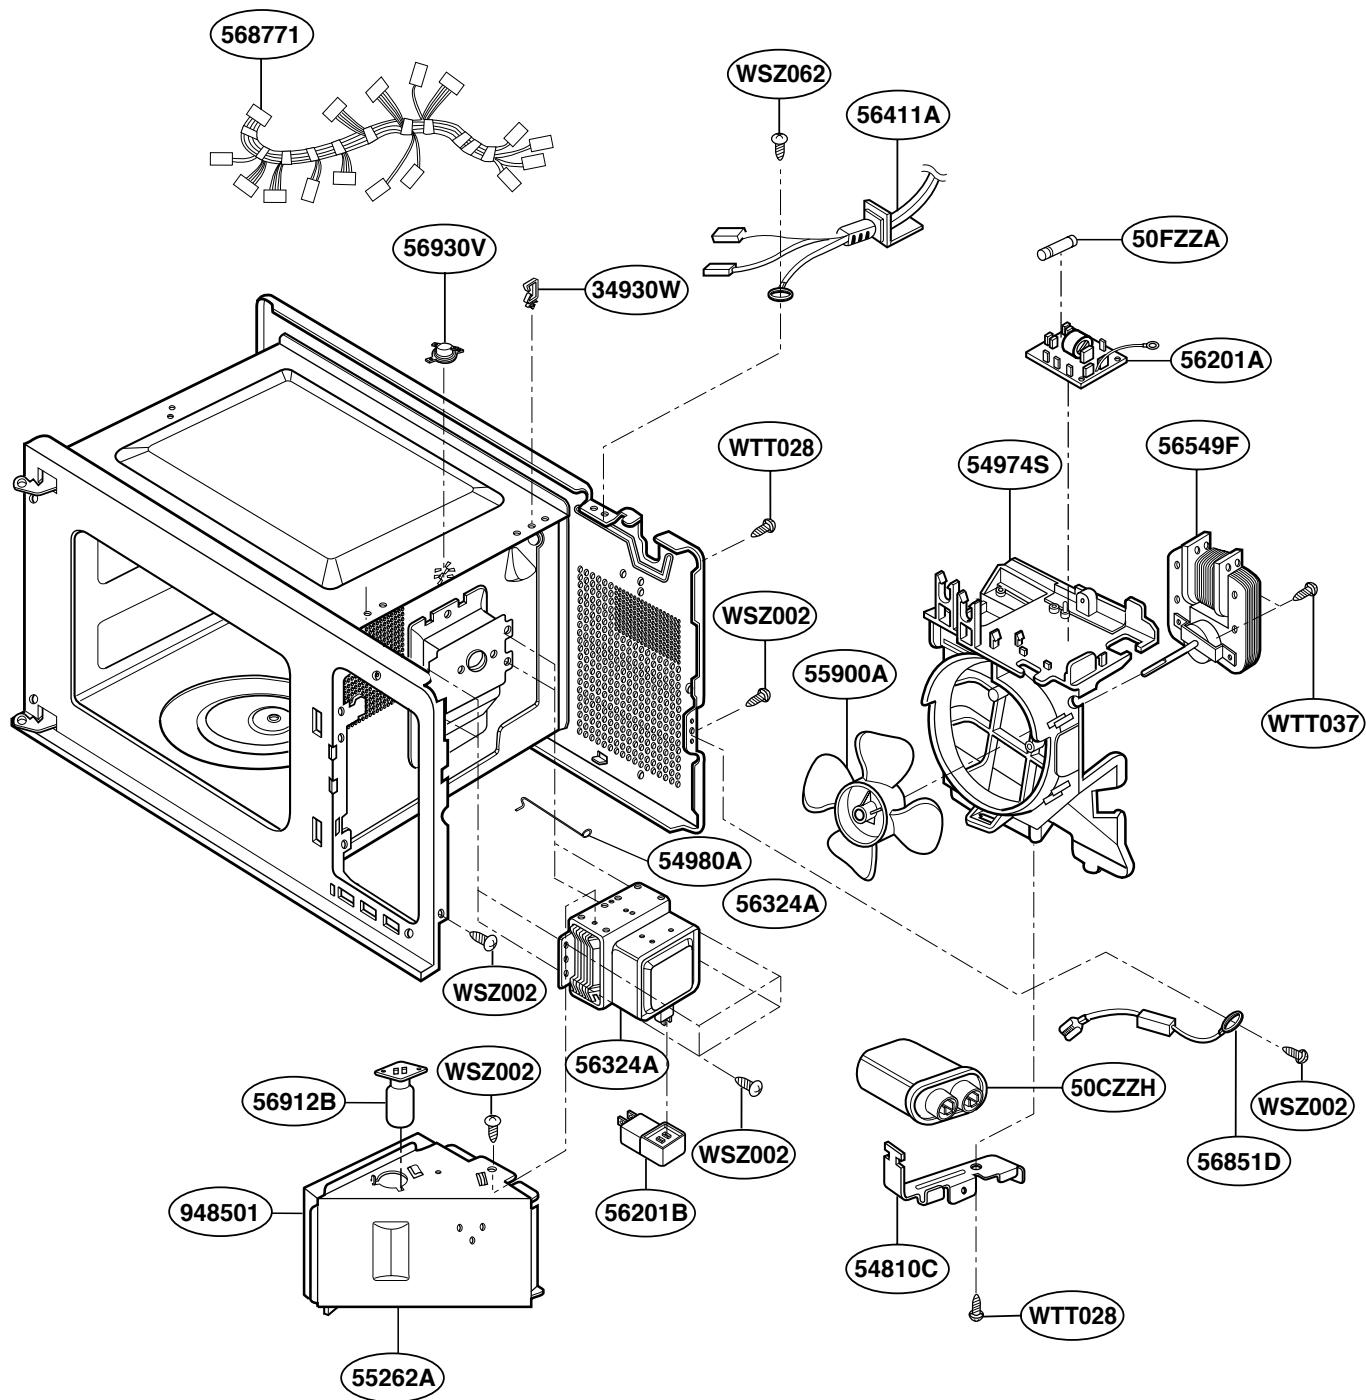

EXPLODED VIEW

INTRODUCTION

For Model: MT4110RPB
MT4110RPQ

DOOR PARTS

CONTROLLER PARTS

OVEN CAVITY PARTS

LATCH BOARD PARTS

INTERIOR PARTS

BASE PLATE PARTS