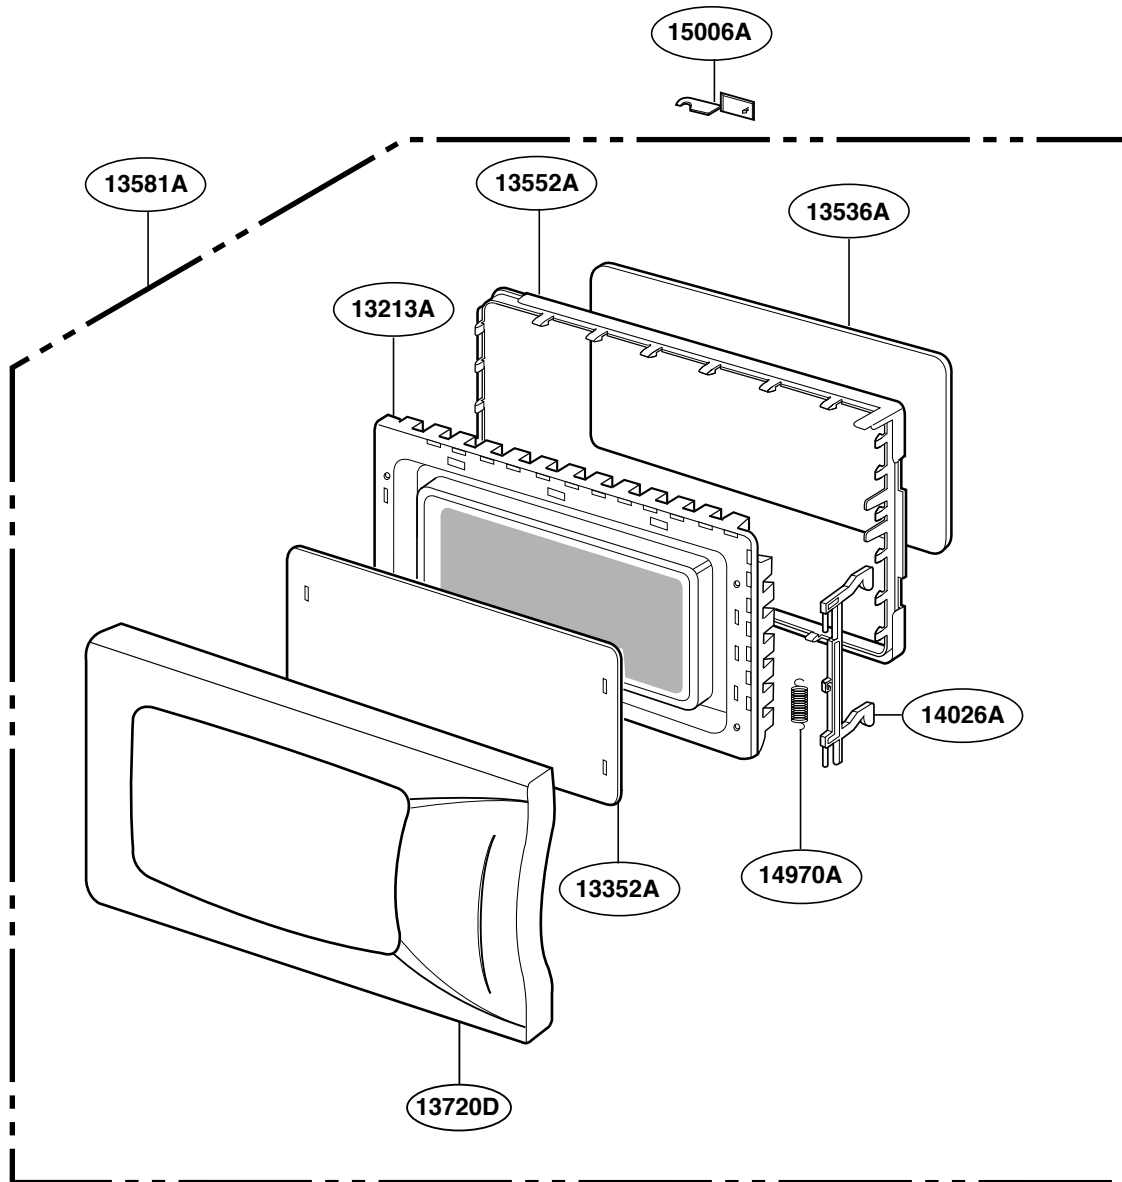

EXPLODED VIEW

INTRODUCTION

For Model: MT4110RPB
MT4110RPQ

DOOR PARTS

CONTROLLER PARTS

OVEN CAVITY PARTS

LATCH BOARD PARTS

INTERIOR PARTS

BASE PLATE PARTS