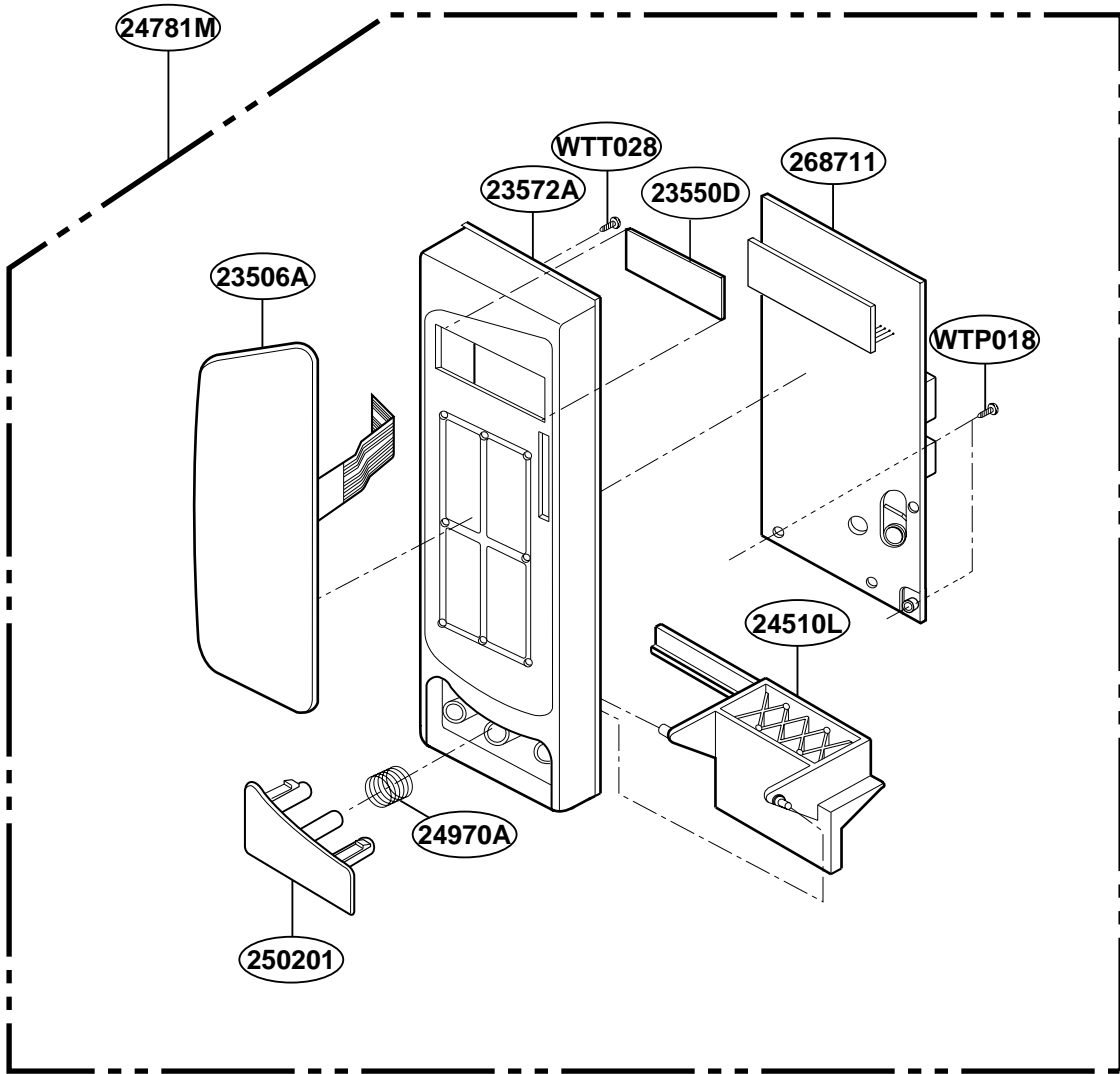

EXPLODED VIEW

INTRODUCTION

For Model: MT4110RPB
MT4110RPQ

DOOR PARTS

CONTROLLER PARTS

OVEN CAVITY PARTS

LATCH BOARD PARTS

INTERIOR PARTS

BASE PLATE PARTS