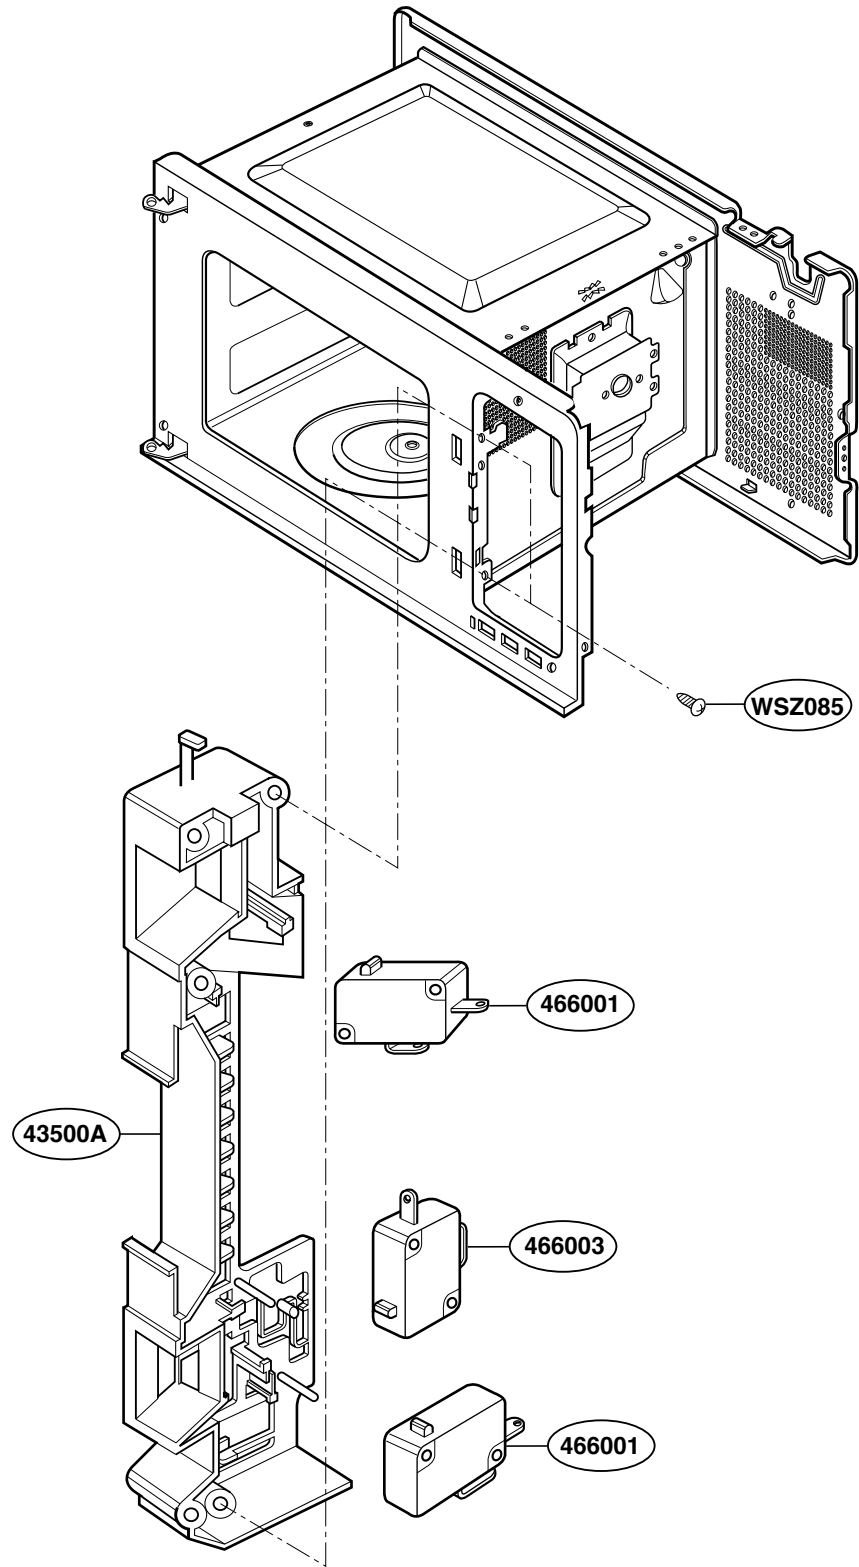

EXPLODED VIEW

INTRODUCTION

For Model: MT4110RPB
MT4110RPQ

DOOR PARTS

CONTROLLER PARTS

OVEN CAVITY PARTS

LATCH BOARD PARTS

INTERIOR PARTS

BASE PLATE PARTS