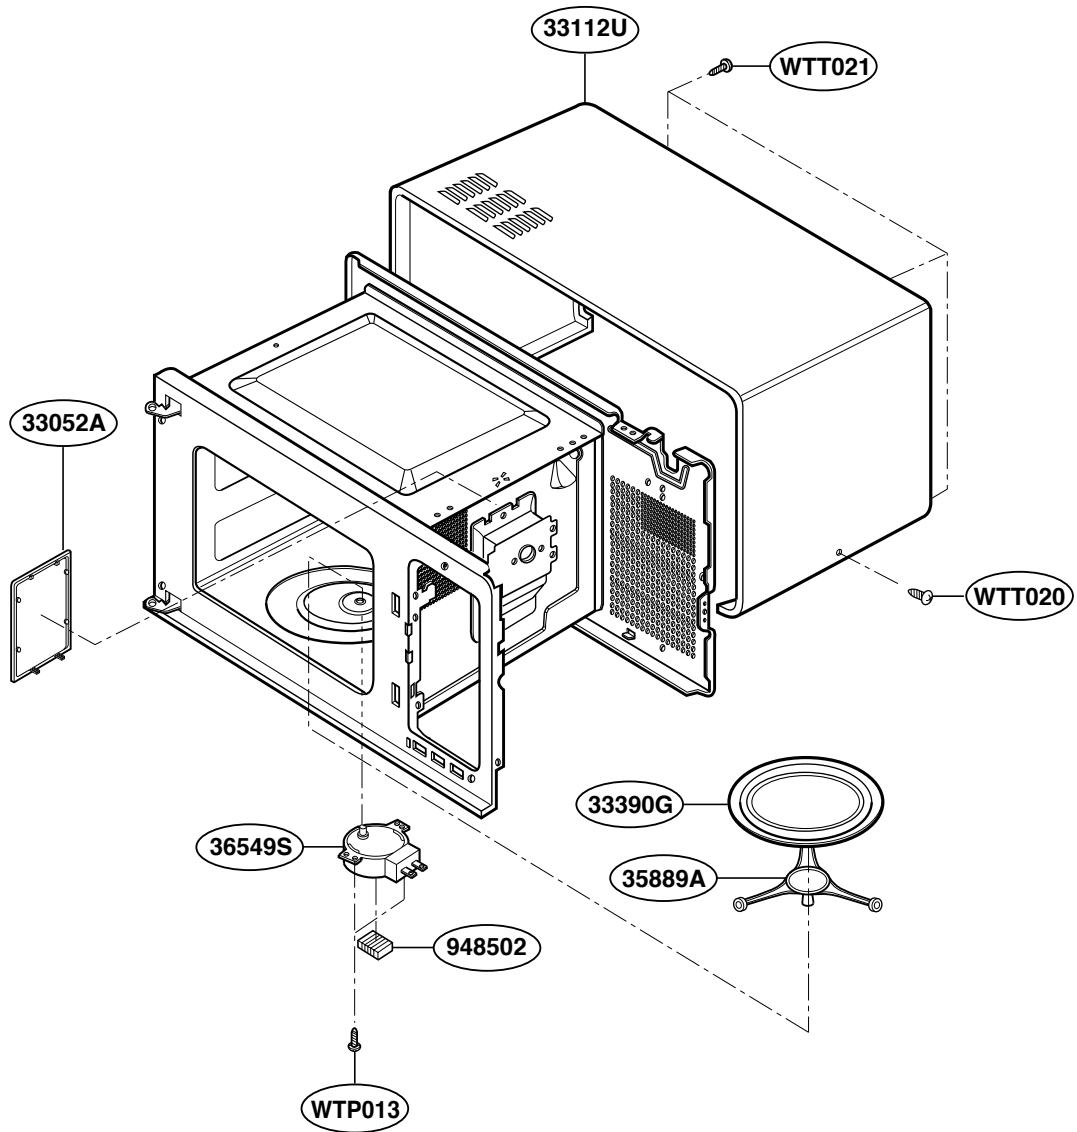

EXPLODED VIEW

INTRODUCTION

For Model: MT4110RPB
MT4110RPQ

DOOR PARTS

CONTROLLER PARTS

OVEN CAVITY PARTS

LATCH BOARD PARTS

INTERIOR PARTS

BASE PLATE PARTS