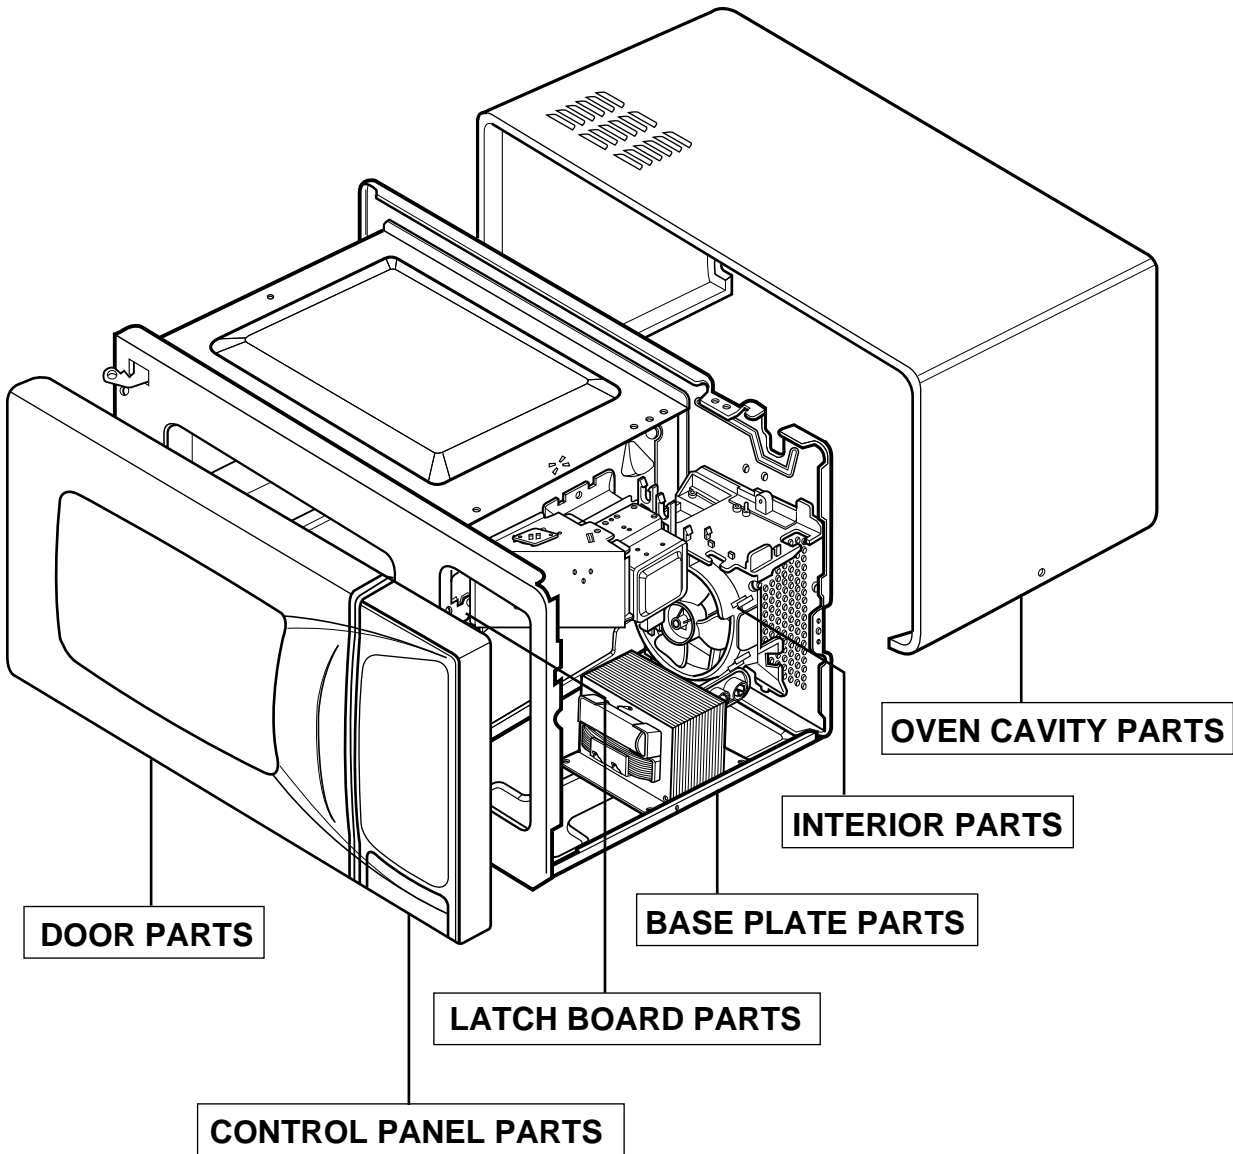

EXPLODED VIEW

INTRODUCTION

For Model: MT4110RPB
MT4110RPQ

DOOR PARTS

CONTROLLER PARTS

OVEN CAVITY PARTS

LATCH BOARD PARTS

INTERIOR PARTS

BASE PLATE PARTS