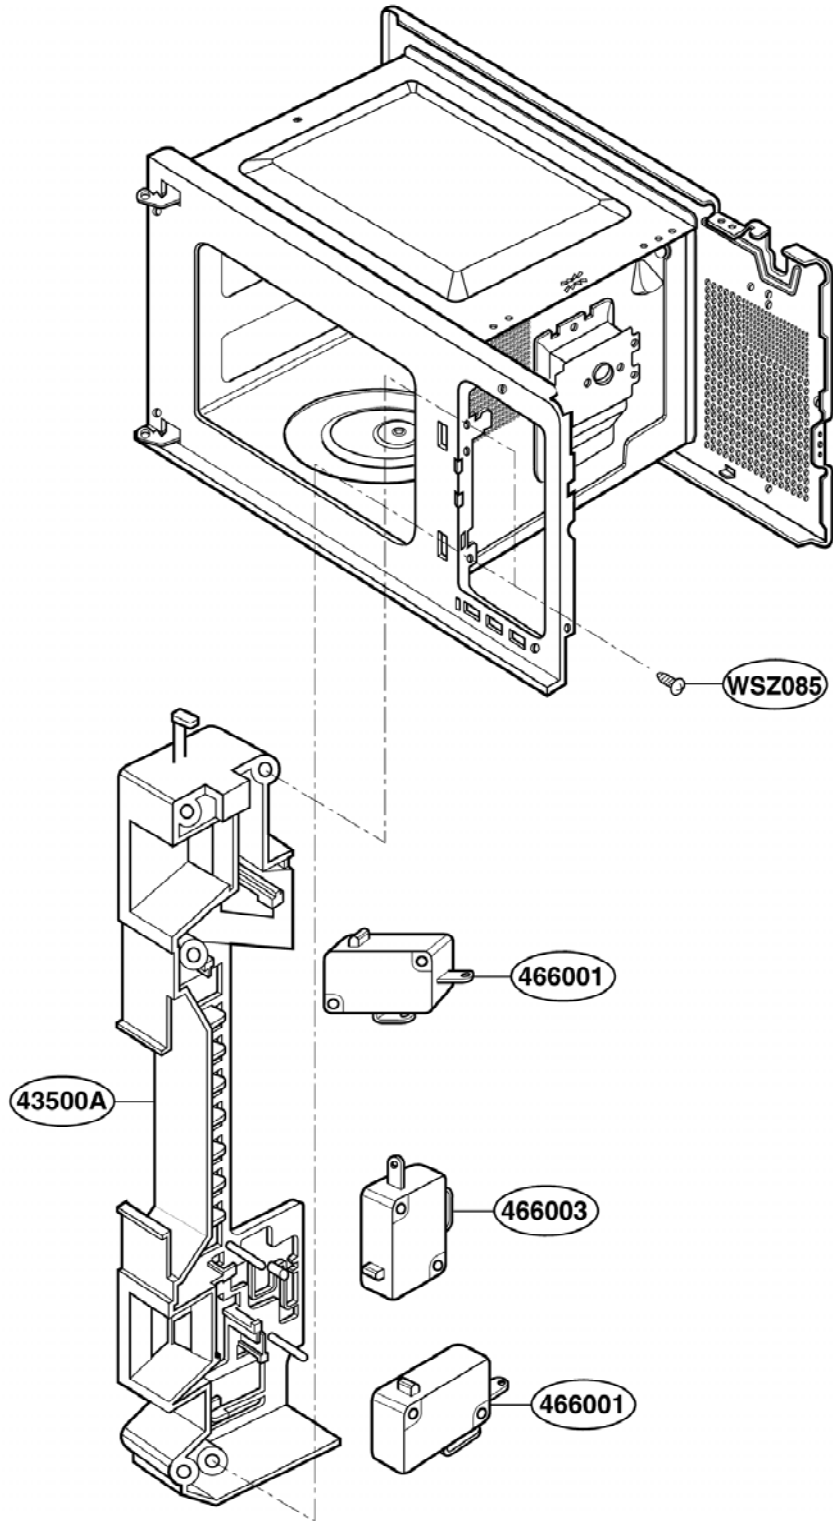

EXPLODED VIEW

INTRODUCTION

Model : MT4110SP

P/NO : 3828W5S3359

DOOR PARTS

CONTROL PANEL PARTS

OVEN CAVITY PARTS

LATCH BOARD PARTS

INTERIOR PARTS (I)

Model: MT4110SPQ-0
MT4110SPB-0

Check the rating label of **Model** and order
SVC parts according to the **Model No. E.C.N.**

INTERIOR PARTS (II)

Model: MT4110SPQ-1
MT4110SPB-1

Check the rating label of **Model** and order
SVC parts according to the **Model No. E.C.N.**

BASE PLATE PARTS