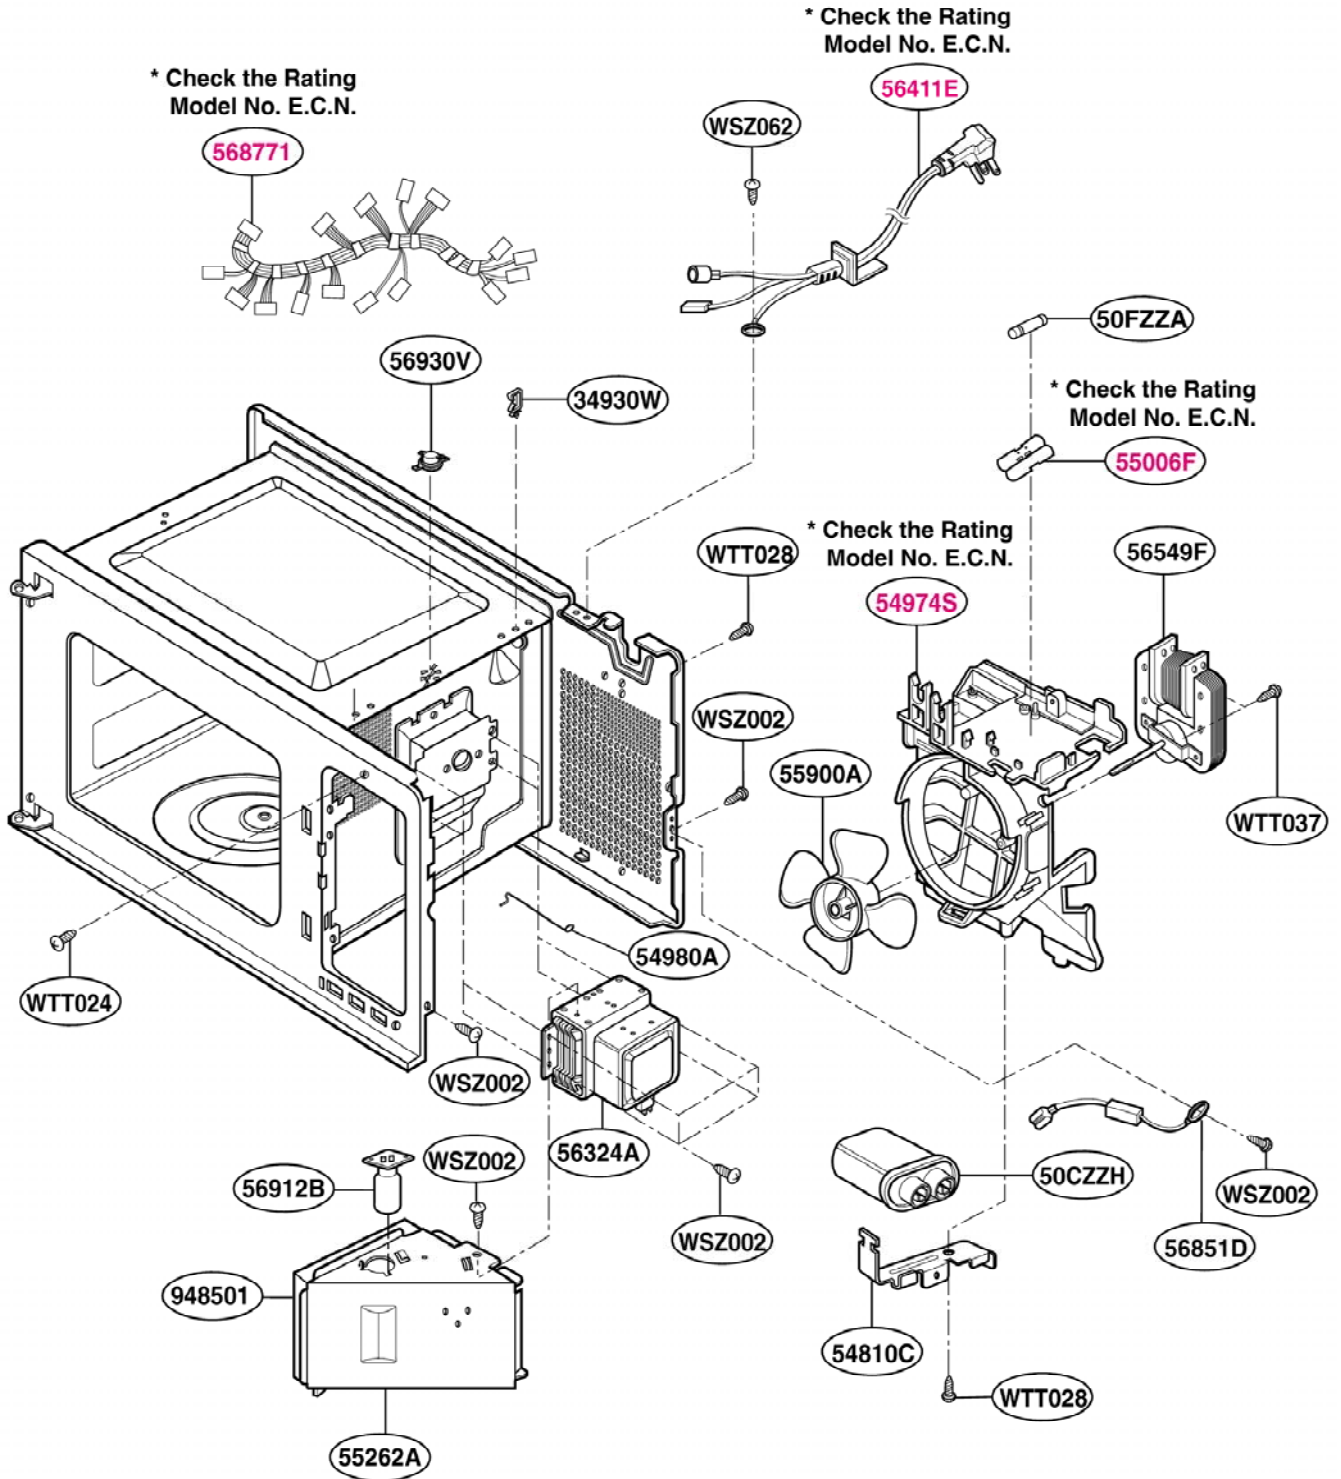

EXPLODED VIEW

INTRODUCTION

Model : MT4110SP

P/NO : 3828W5S3359

DOOR PARTS

CONTROL PANEL PARTS

OVEN CAVITY PARTS

LATCH BOARD PARTS

INTERIOR PARTS (I)

Model: MT4110SPQ-0
MT4110SPB-0

Check the rating label of **Model** and order
SVC parts according to the **Model No. E.C.N.**

INTERIOR PARTS (II)

Model: MT4110SPQ-1
MT4110SPB-1

Check the rating label of **Model** and order
SVC parts according to the **Model No. E.C.N.**

BASE PLATE PARTS