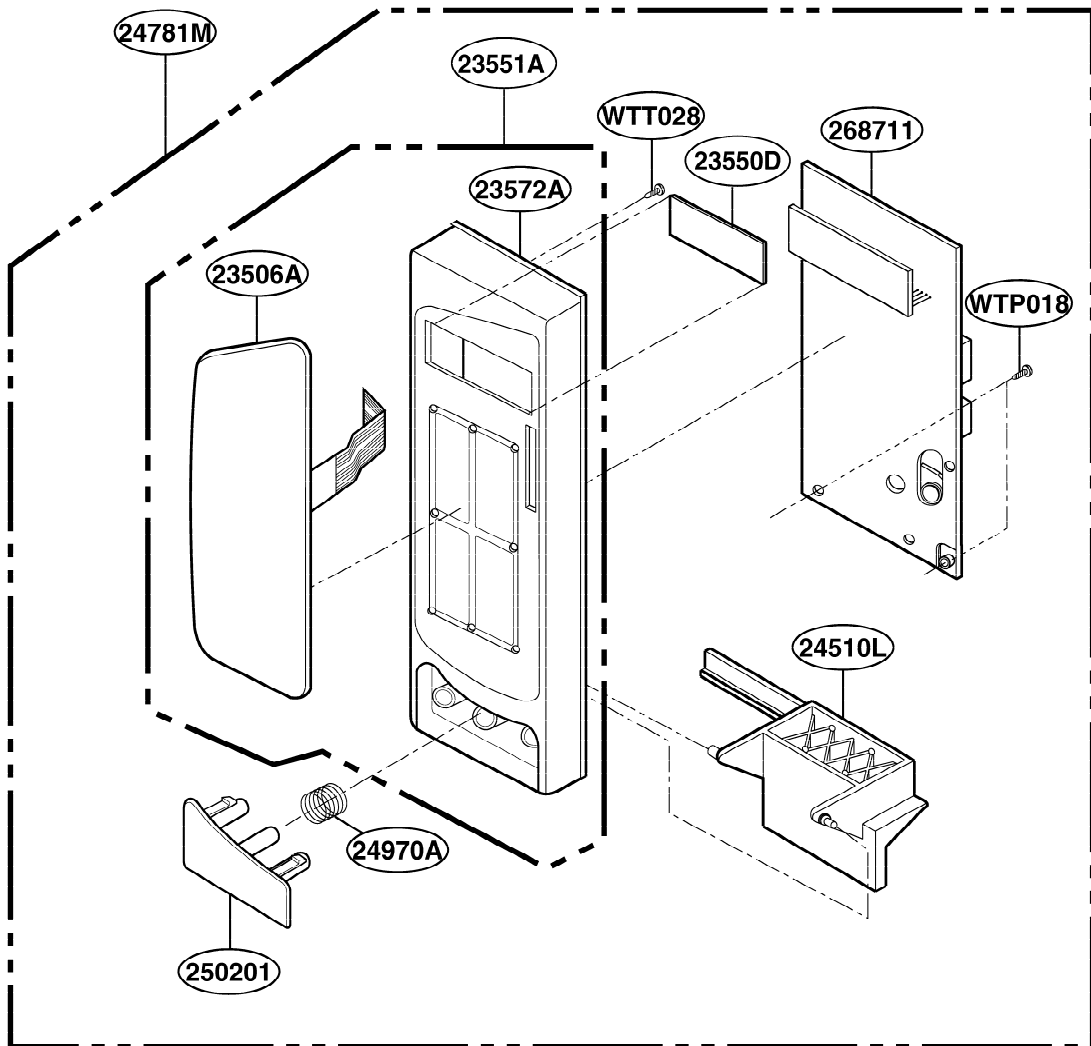

EXPLODED VIEW

INTRODUCTION

Model : MT4110SP

P/NO : 3828W5S3359

DOOR PARTS

CONTROL PANEL PARTS

OVEN CAVITY PARTS

LATCH BOARD PARTS

INTERIOR PARTS (I)

Model: MT4110SPQ-0
MT4110SPB-0

Check the rating label of **Model** and order
SVC parts according to the **Model No. E.C.N.**

INTERIOR PARTS (II)

Model: MT4110SPQ-1
MT4110SPB-1

Check the rating label of **Model** and order
SVC parts according to the **Model No. E.C.N.**

BASE PLATE PARTS