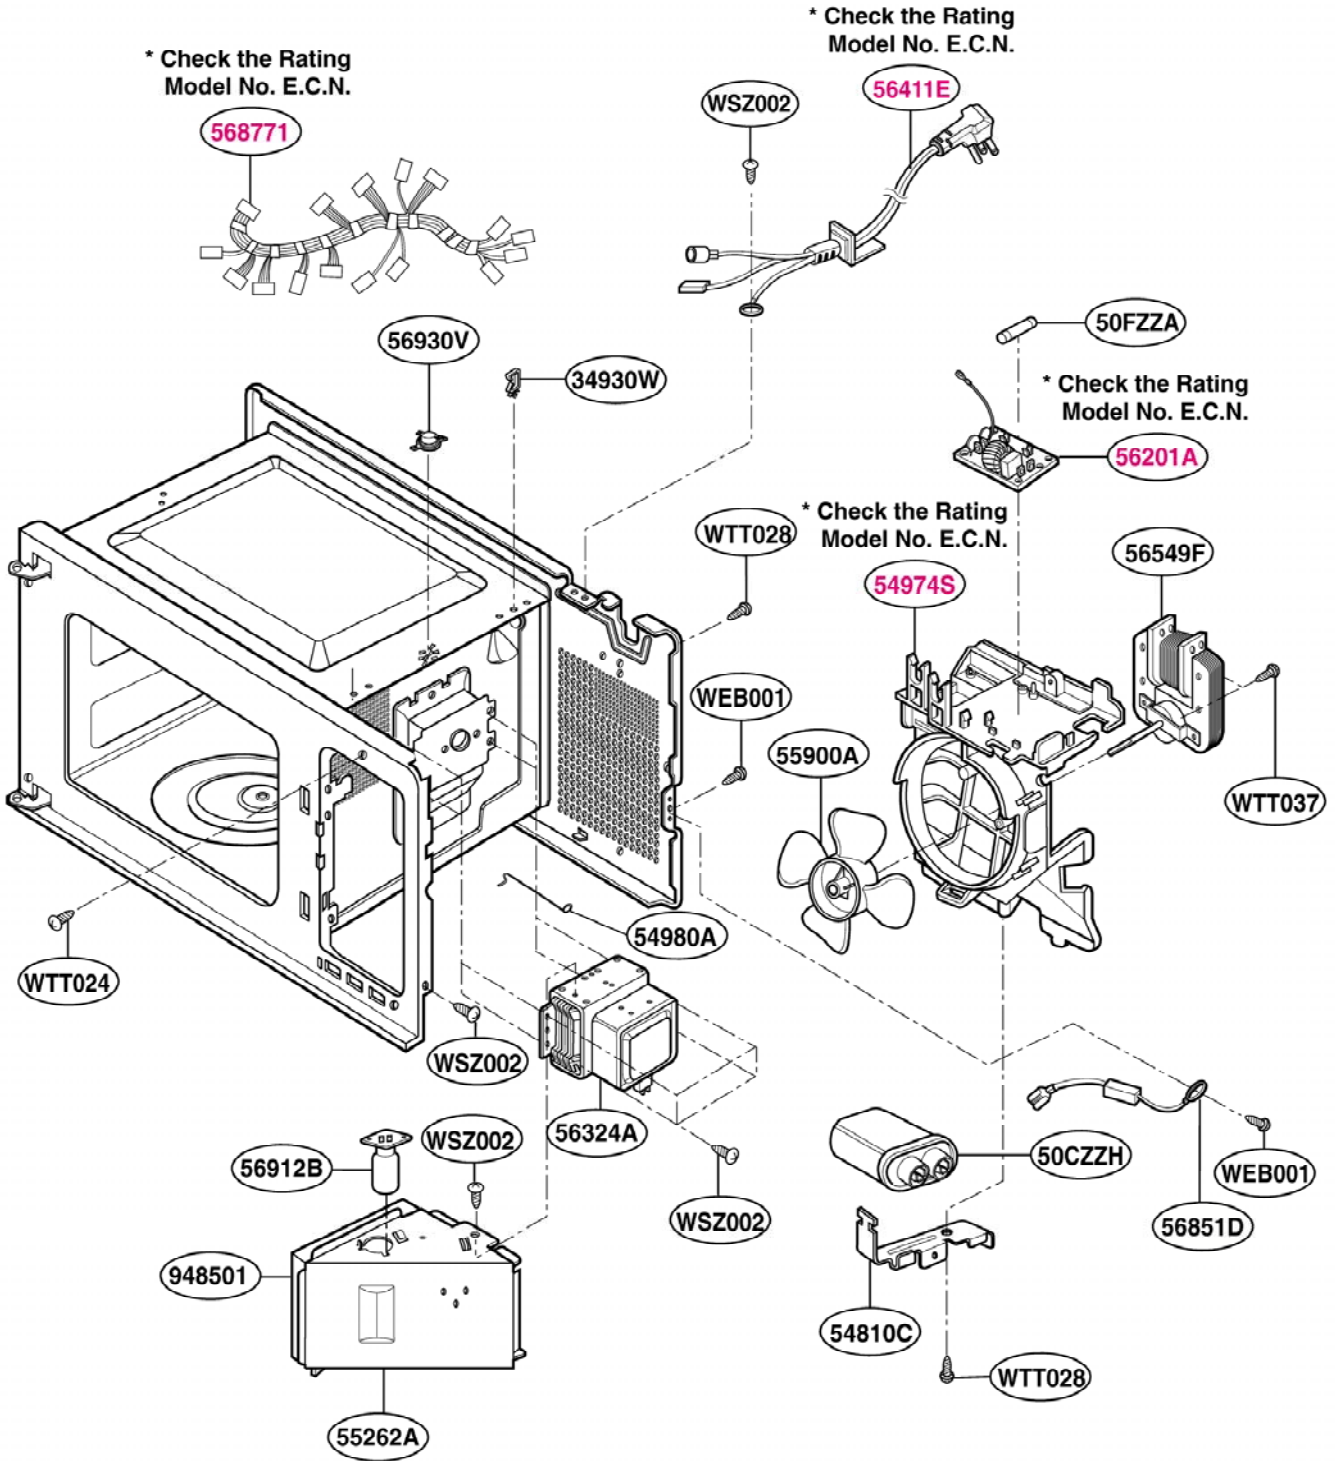

EXPLODED VIEW

INTRODUCTION

Model : MT4110SP

P/NO : 3828W5S3359

DOOR PARTS

CONTROL PANEL PARTS

OVEN CAVITY PARTS

LATCH BOARD PARTS

INTERIOR PARTS (I)

Model: MT4110SPQ-0
MT4110SPB-0

Check the rating label of **Model** and order
SVC parts according to the **Model No. E.C.N.**

INTERIOR PARTS (II)

Model: MT4110SPQ-1
MT4110SPB-1

Check the rating label of **Model** and order
SVC parts according to the **Model No. E.C.N.**

BASE PLATE PARTS