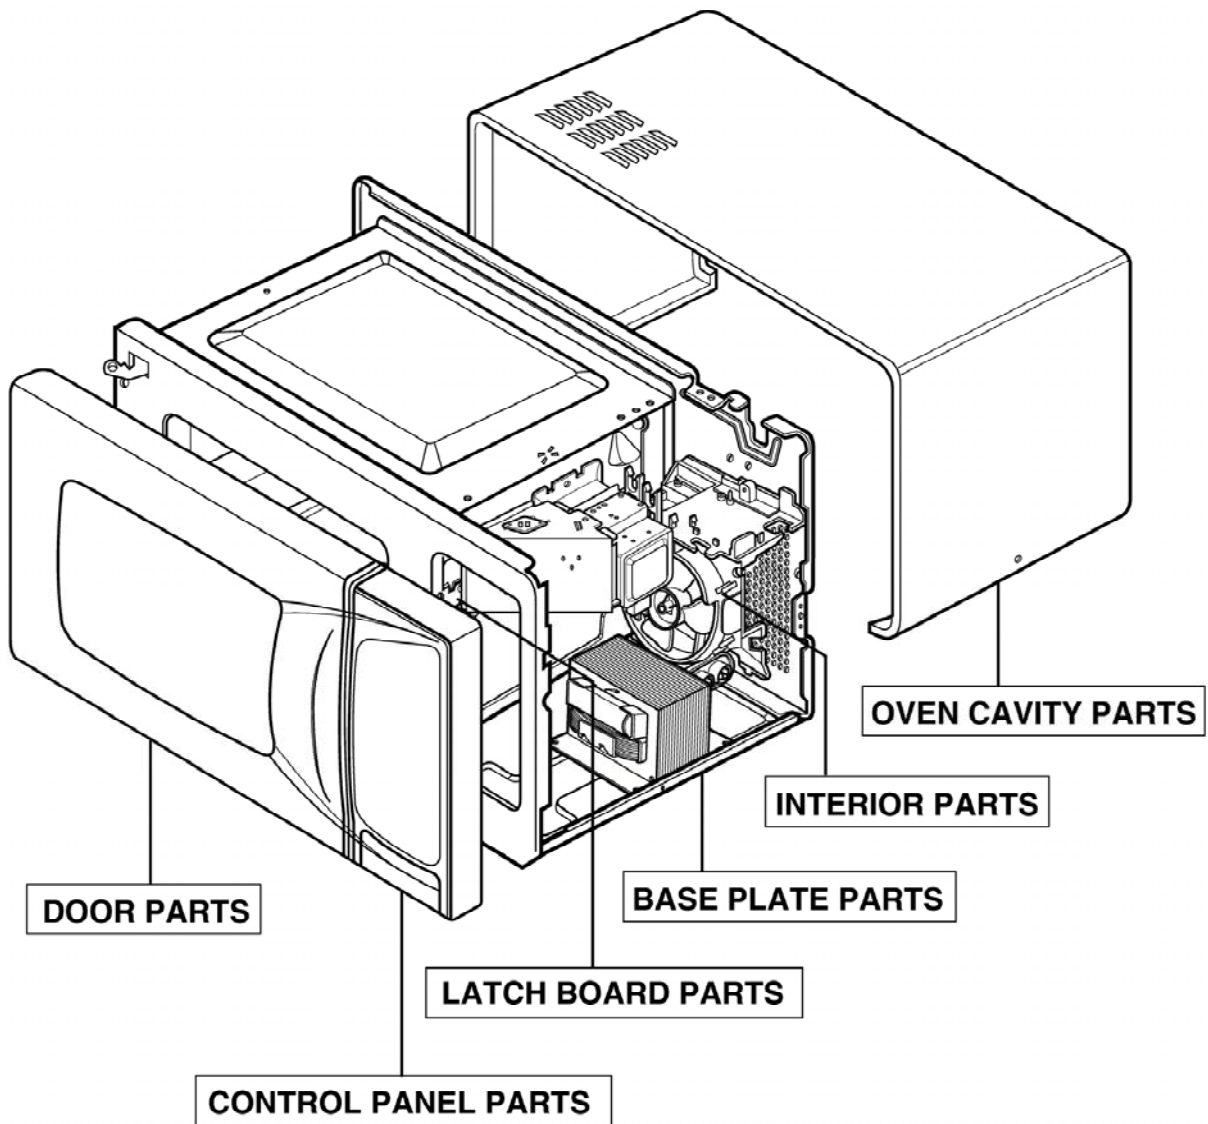

EXPLODED VIEW

INTRODUCTION

Model : MT4110SP

P/NO : 3828W5S3359

DOOR PARTS

CONTROL PANEL PARTS

OVEN CAVITY PARTS

LATCH BOARD PARTS

INTERIOR PARTS (I)

Model: MT4110SPQ-0
MT4110SPB-0

Check the rating label of **Model** and order
SVC parts according to the **Model No. E.C.N.**

INTERIOR PARTS (II)

Model: MT4110SPQ-1
MT4110SPB-1

Check the rating label of **Model** and order
SVC parts according to the **Model No. E.C.N.**

BASE PLATE PARTS