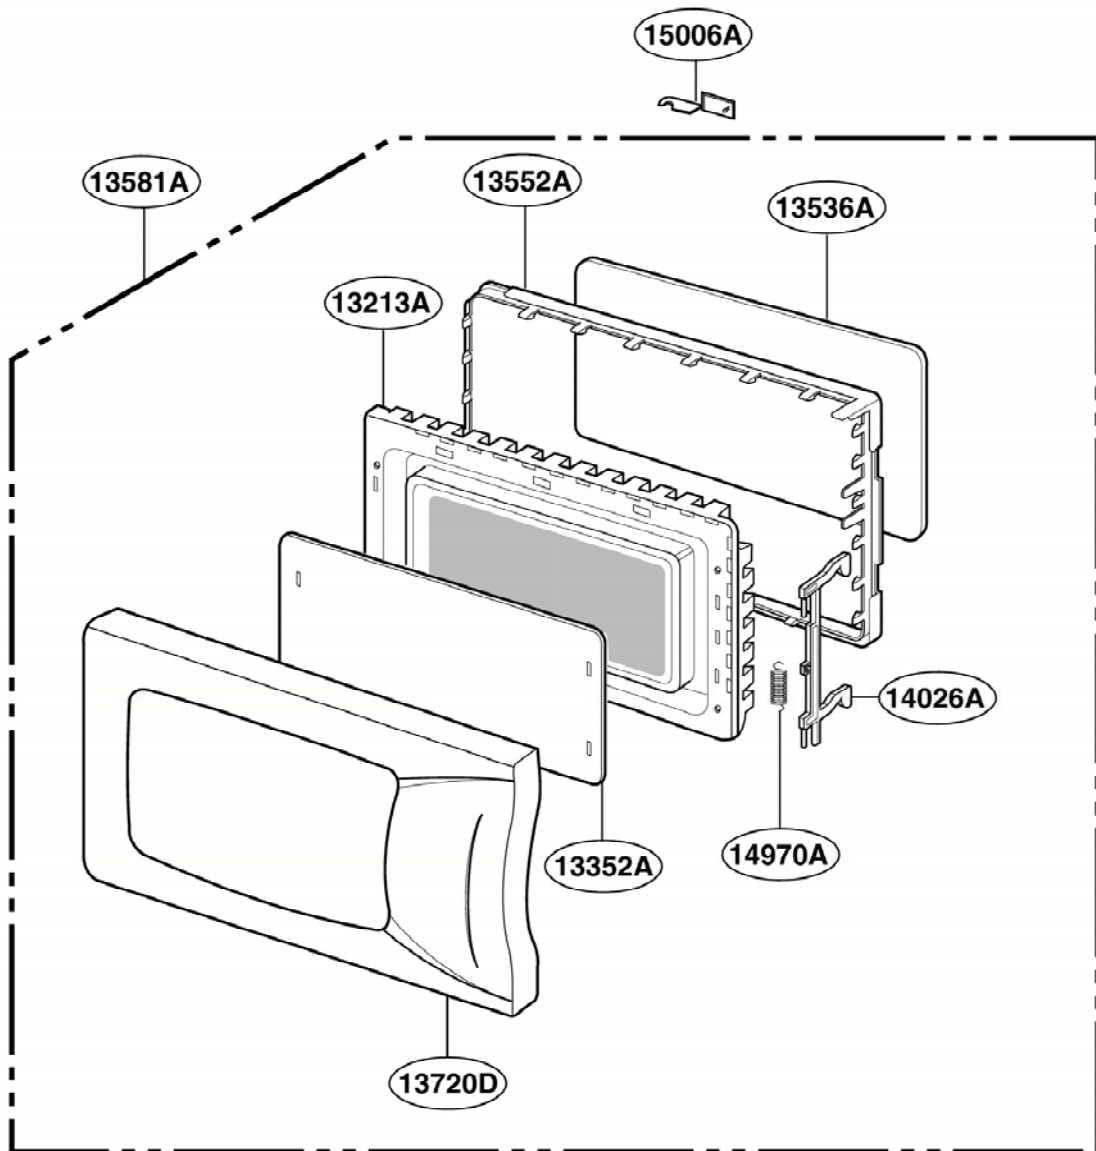

EXPLODED VIEW

INTRODUCTION

Model : MT4110SP

P/NO : 3828W5S3359

DOOR PARTS

CONTROL PANEL PARTS

OVEN CAVITY PARTS

LATCH BOARD PARTS

INTERIOR PARTS (I)

Model: MT4110SPQ-0
MT4110SPB-0

Check the rating label of **Model** and order
SVC parts according to the **Model No. E.C.N.**

INTERIOR PARTS (II)

Model: MT4110SPQ-1
MT4110SPB-1

Check the rating label of **Model** and order
SVC parts according to the **Model No. E.C.N.**

BASE PLATE PARTS