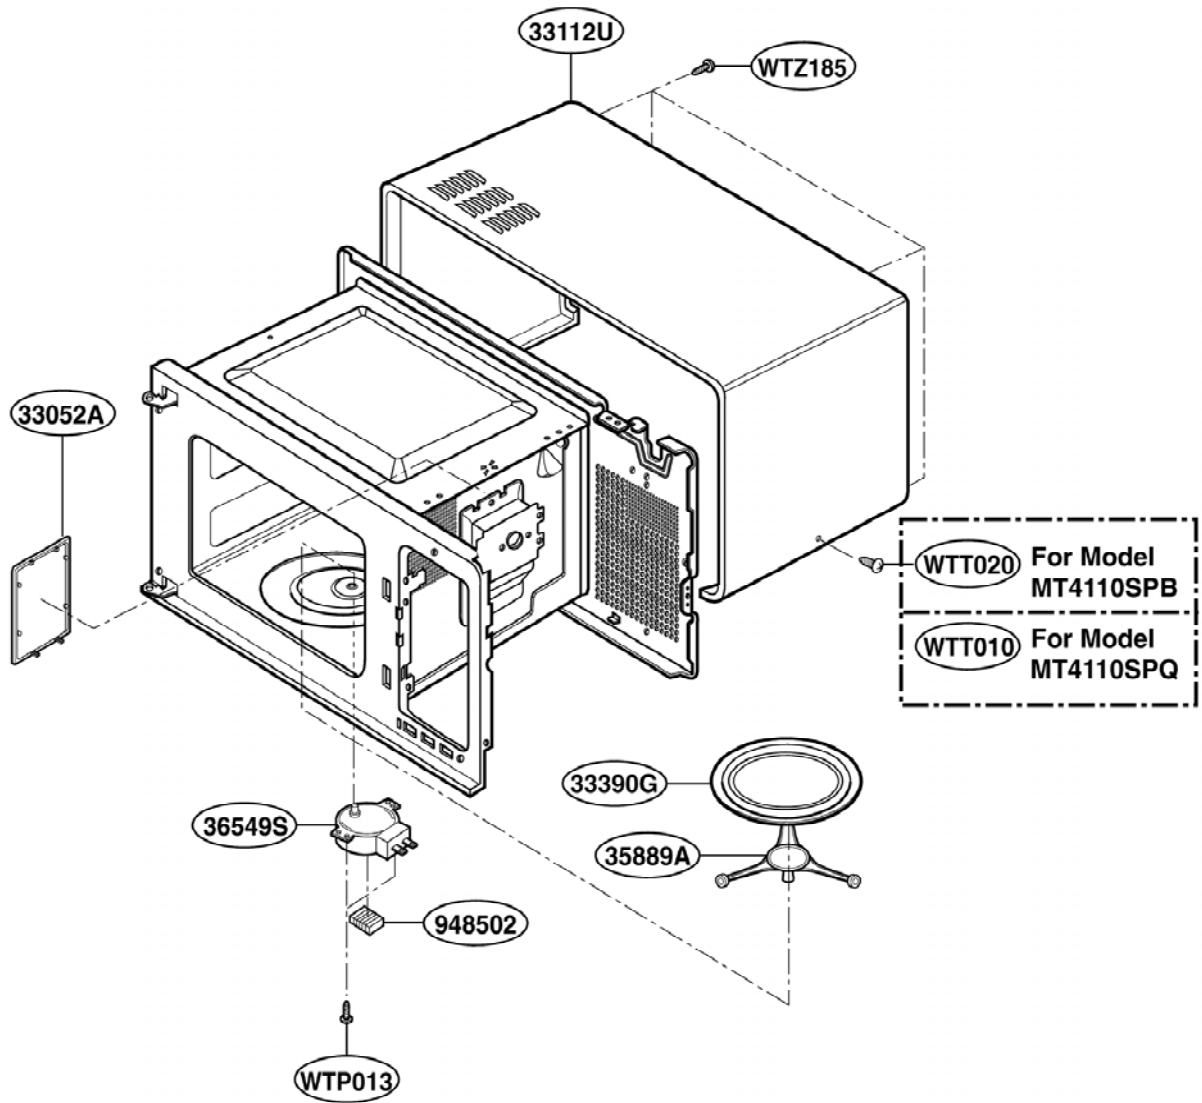

EXPLODED VIEW

INTRODUCTION

Model : MT4110SP

P/NO : 3828W5S3359

DOOR PARTS

CONTROL PANEL PARTS

OVEN CAVITY PARTS

LATCH BOARD PARTS

INTERIOR PARTS (I)

Model: MT4110SPQ-0
MT4110SPB-0

Check the rating label of **Model** and order
SVC parts according to the **Model No. E.C.N.**

INTERIOR PARTS (II)

Model: MT4110SPQ-1
MT4110SPB-1

Check the rating label of **Model** and order
SVC parts according to the **Model No. E.C.N.**

BASE PLATE PARTS