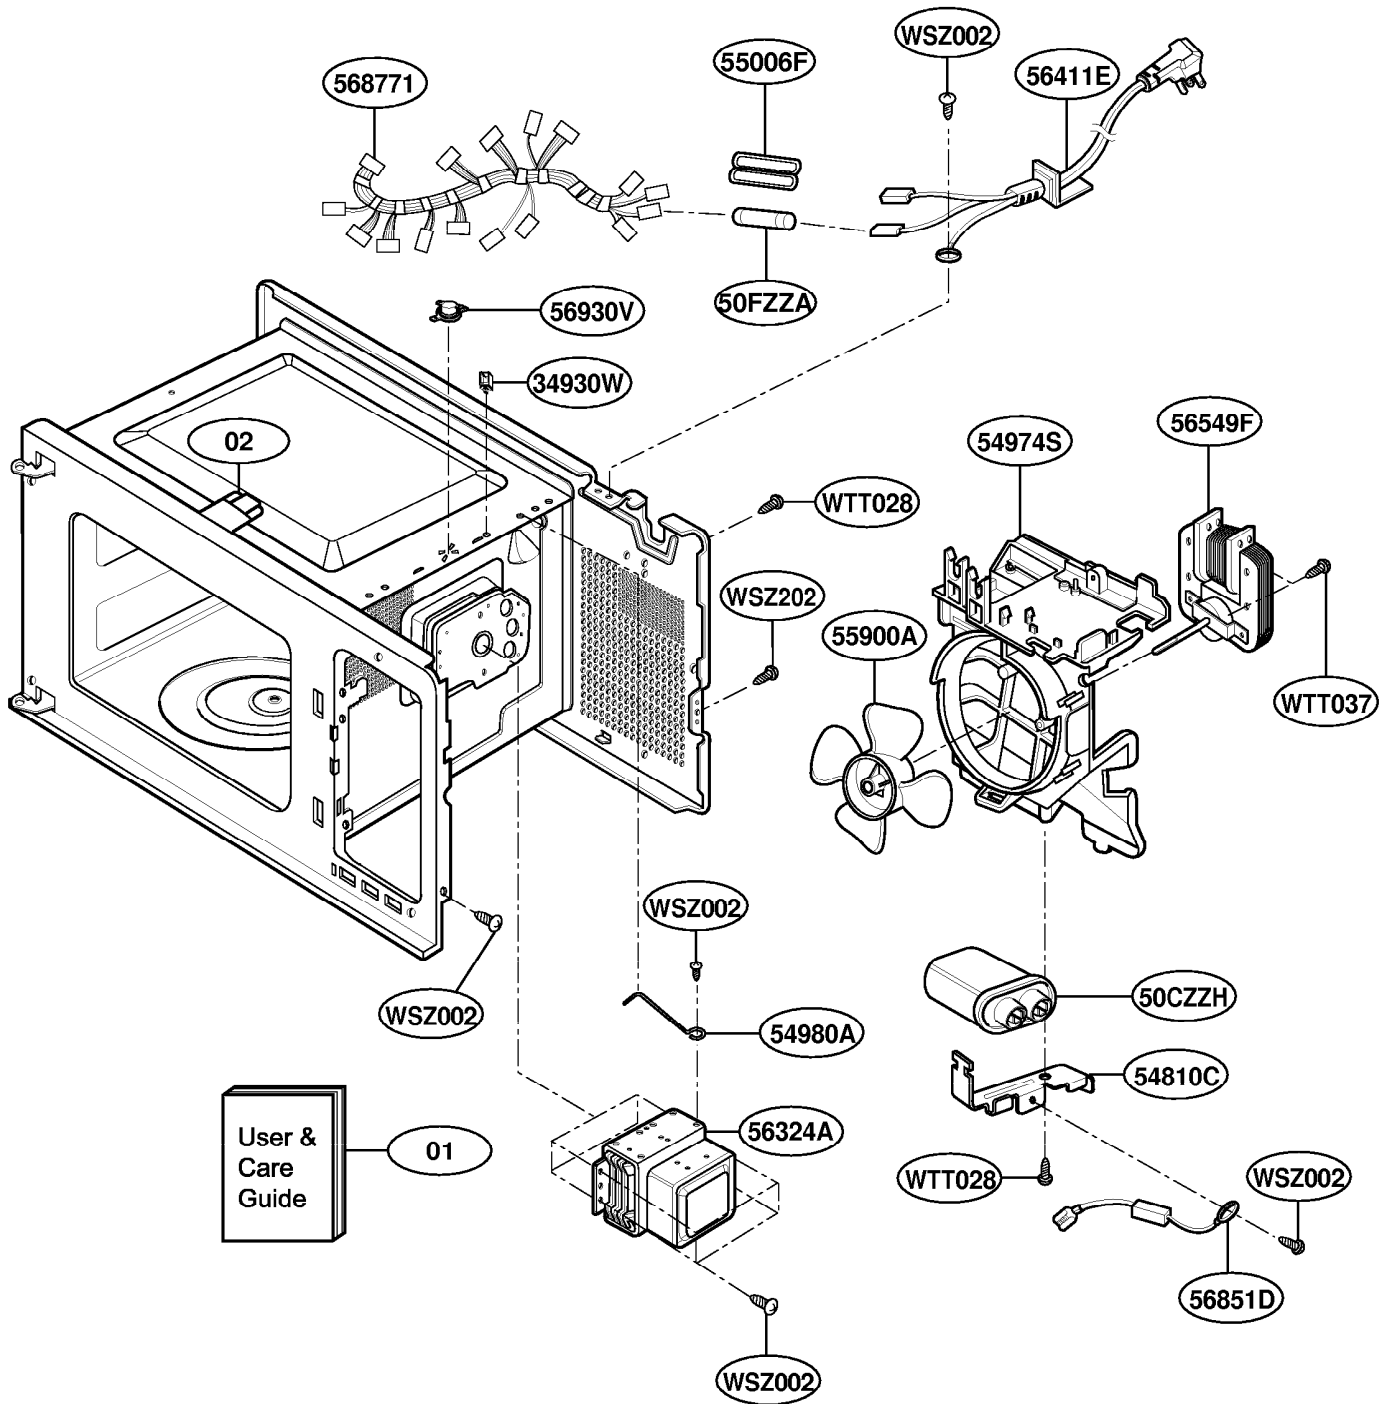

INTERIOR PARTS

MODEL: MT4140SK