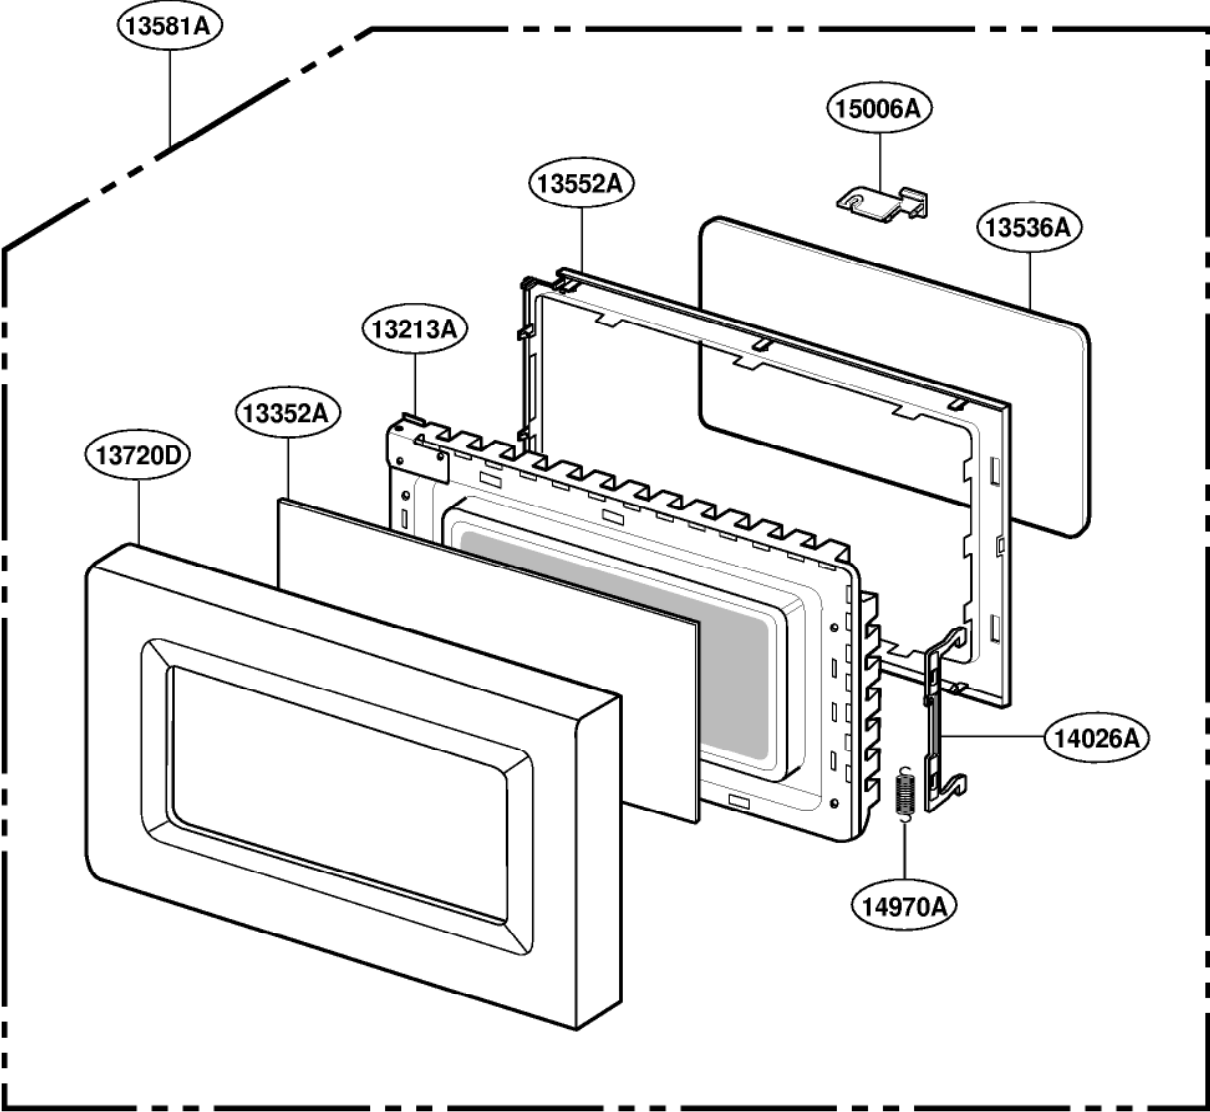

# DOOR PARTS

MODEL: MT4140SK

# CONTROLLER PARTS

MODEL: MT4140SK

# LATCH BOARD PARTS

MODEL: MT4140SK