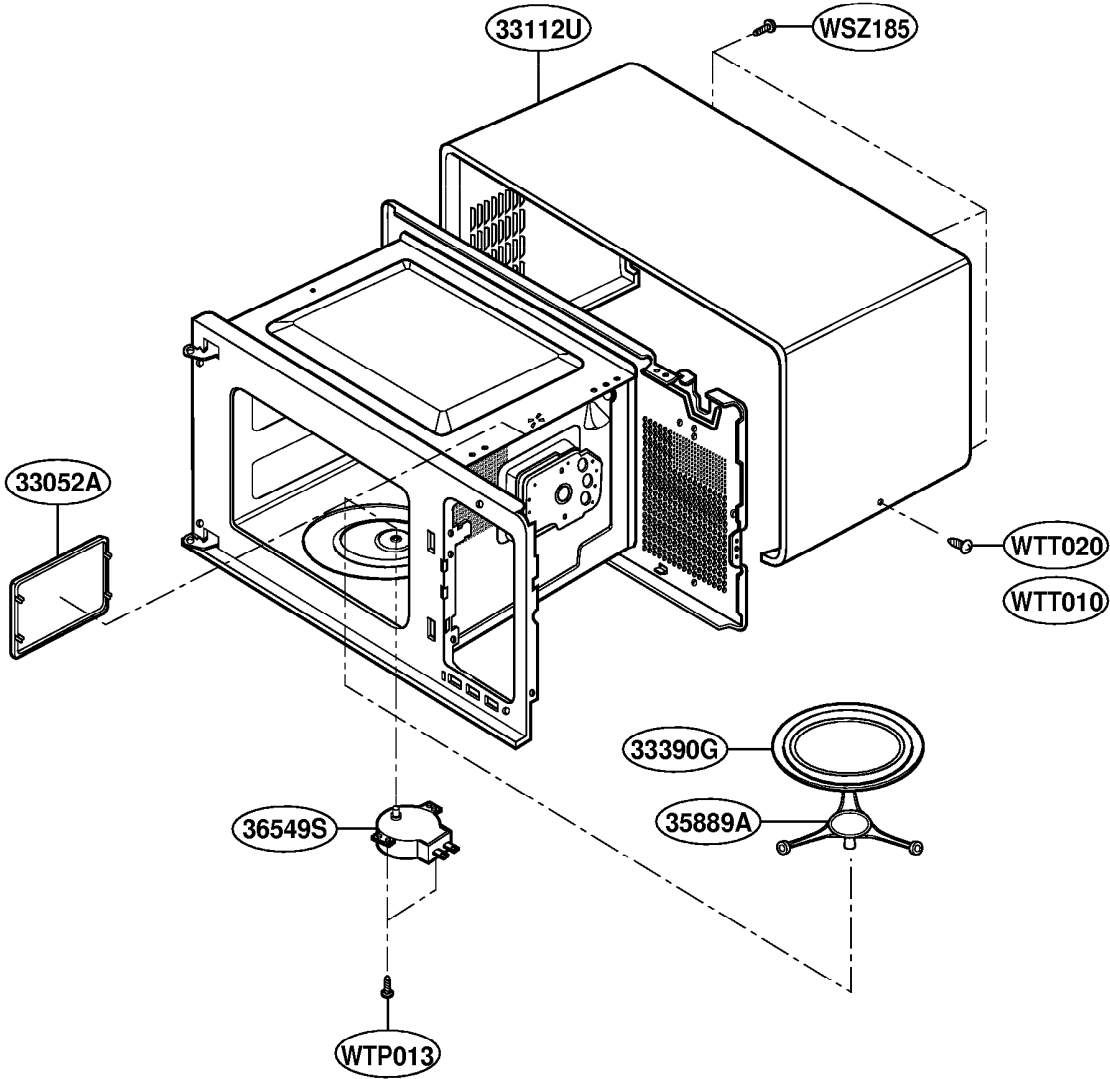

# DOOR PARTS

MODEL: MT4140SK

# CONTROLLER PARTS

MODEL: MT4140SK

# LATCH BOARD PARTS

MODEL: MT4140SK