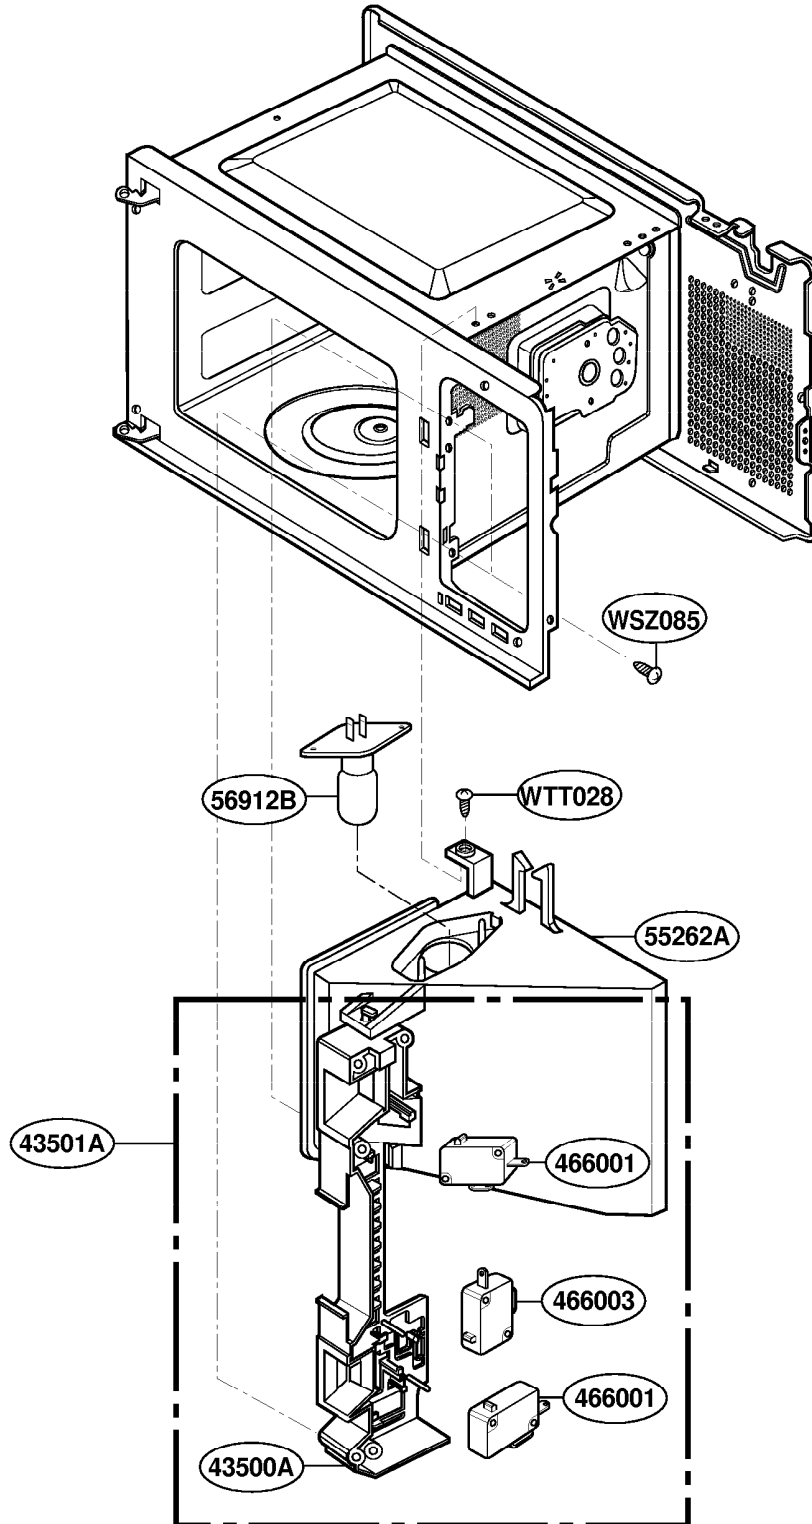

LATCH BOARD PARTS

MODEL: MT4140SK