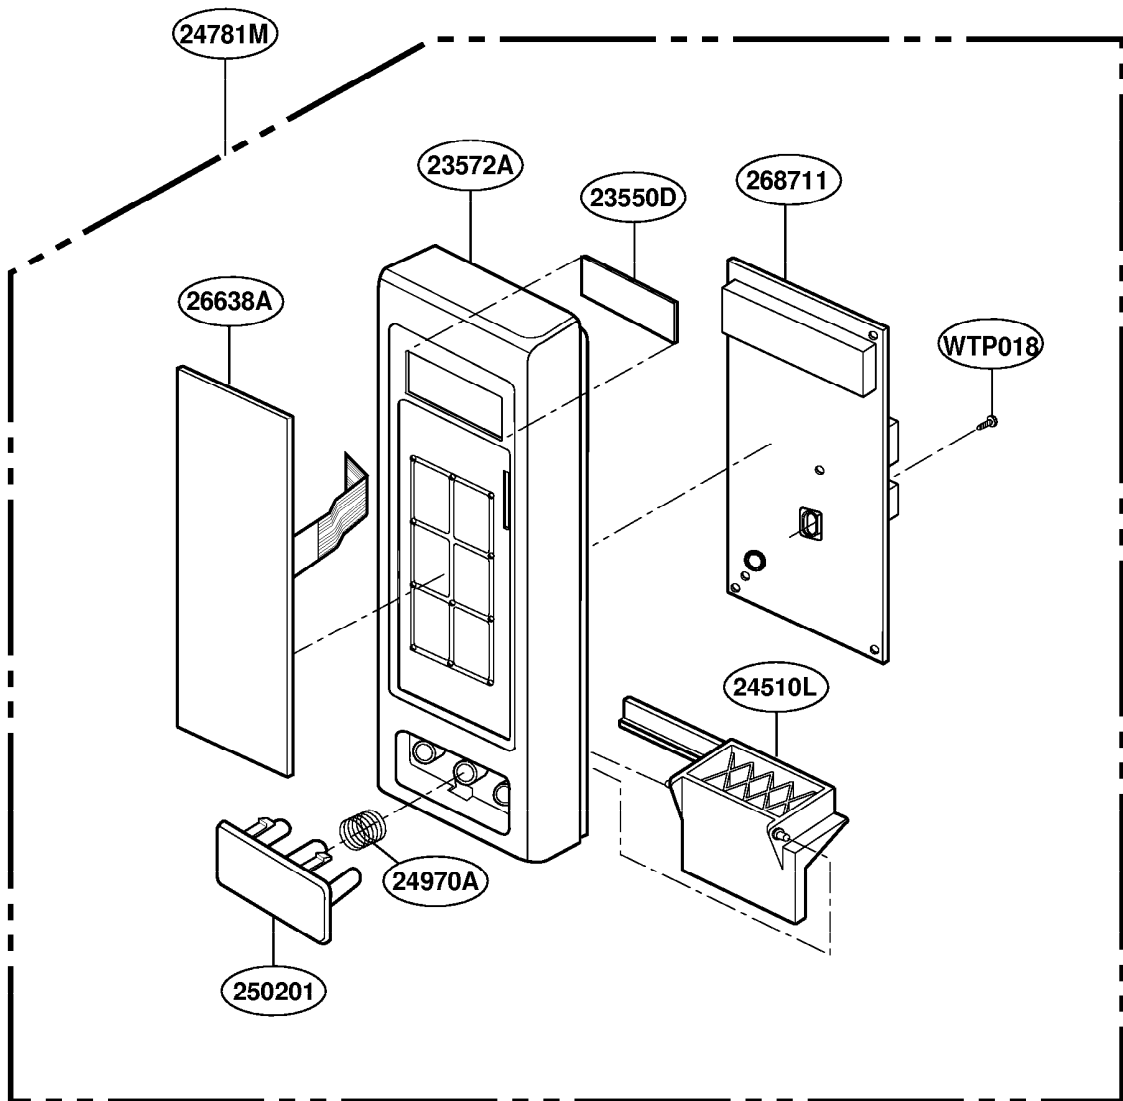

CONTROLLER PARTS

MODEL: MT4140SK