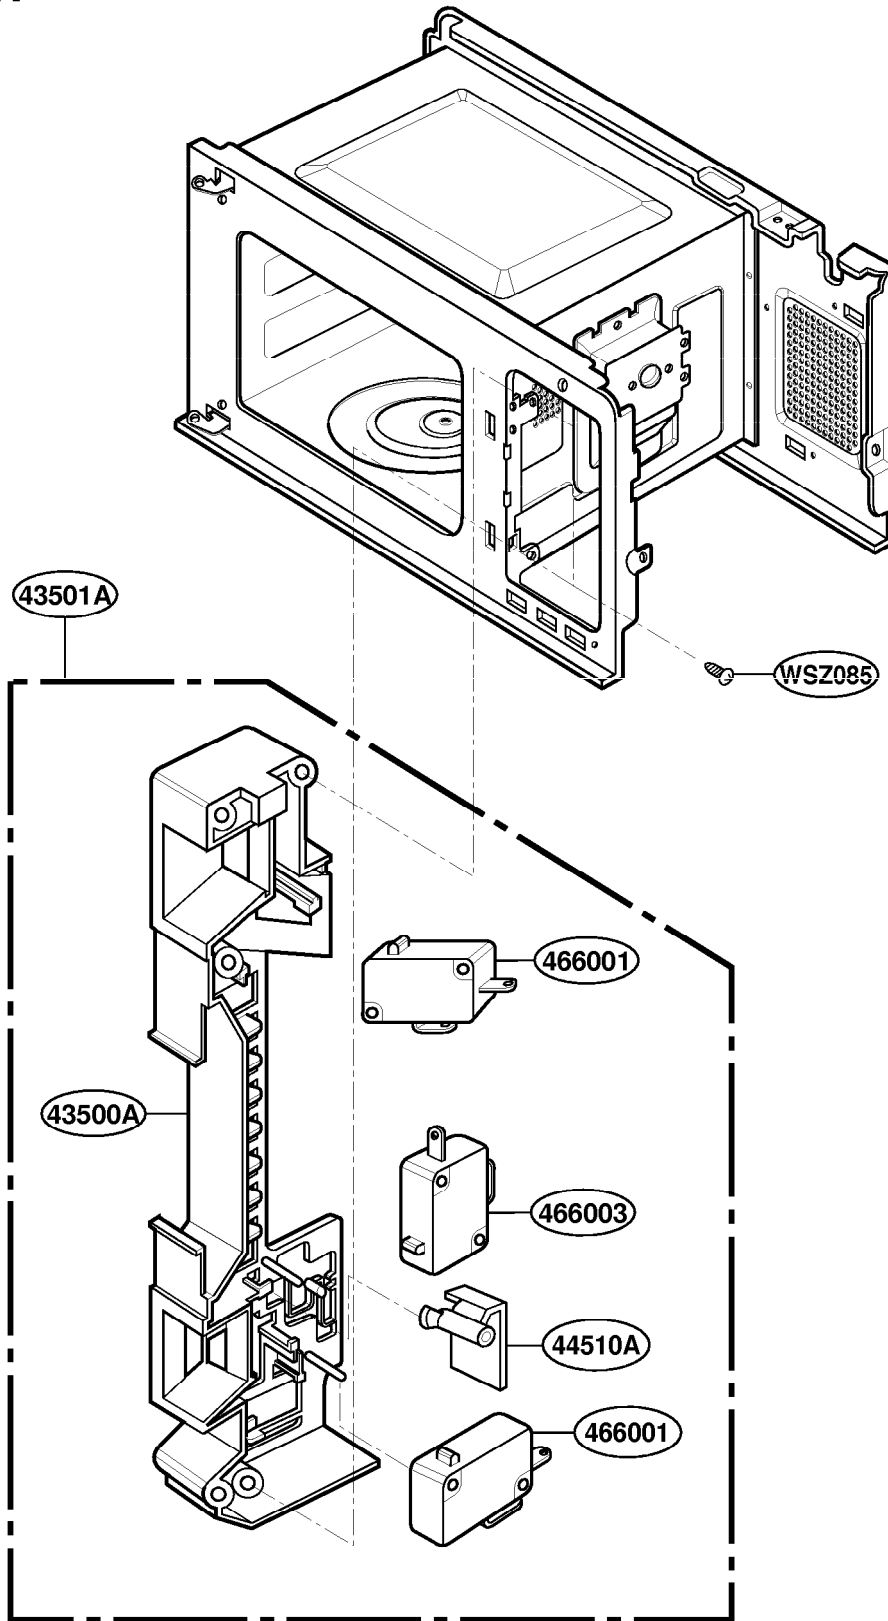

LATCH BOARD PARTS

MT4145SK