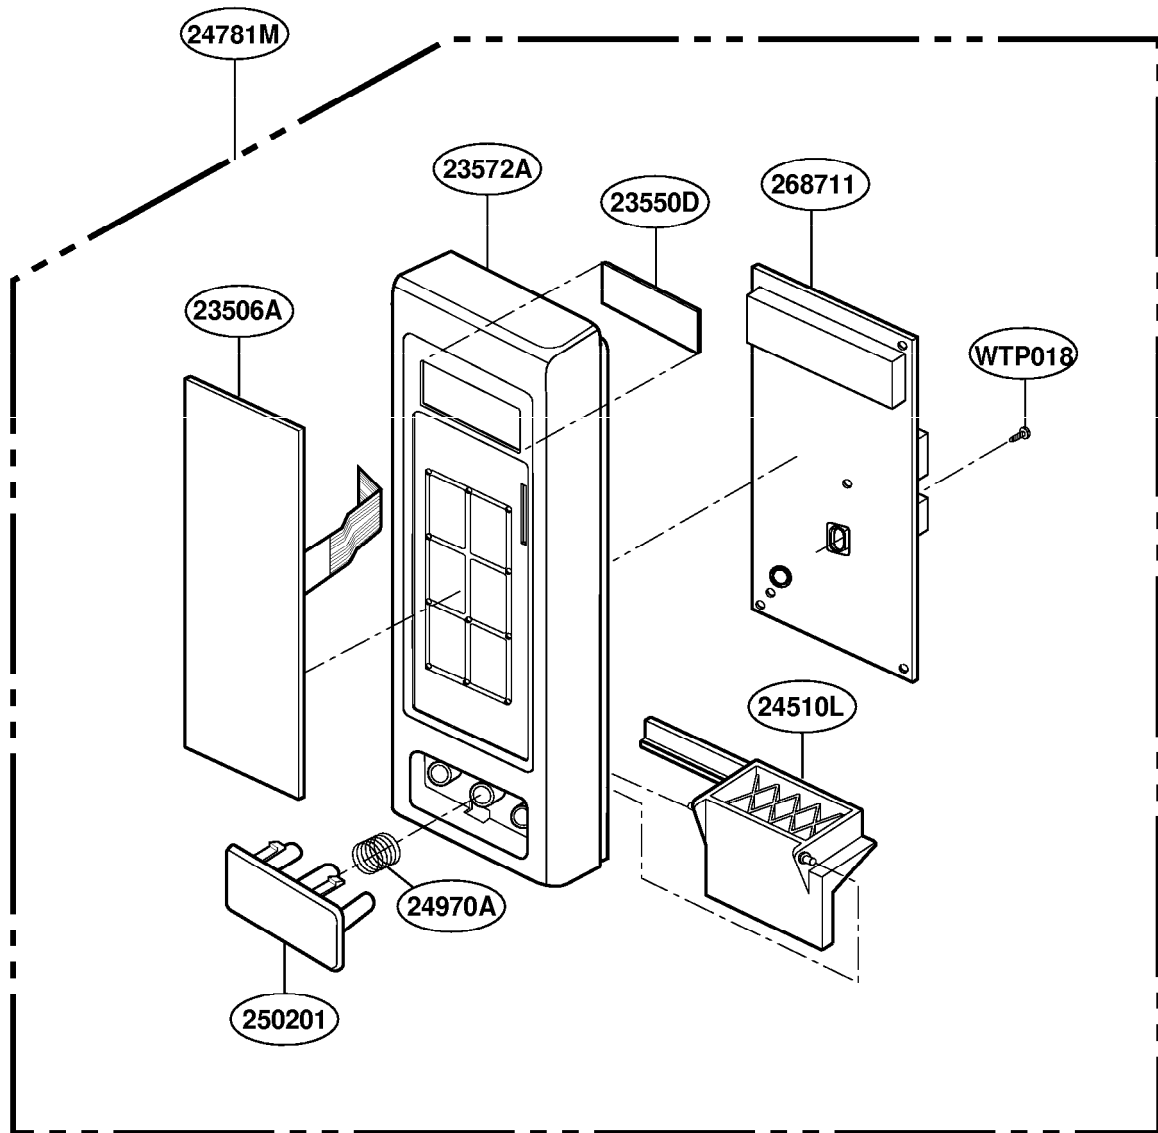

CONTROL PANEL PARTS

MT4145SK