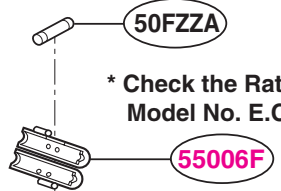

* Check the Rating
Model No. E.C.N.