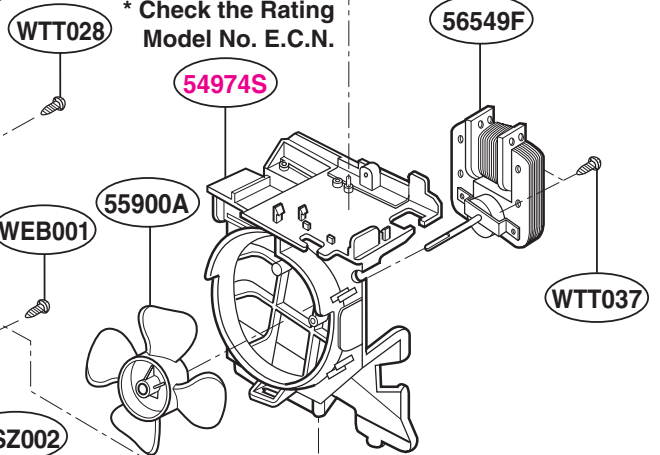

* Check the Rating
Model No. E.C.N.

* Check the Rating
Model No. E.C.N.