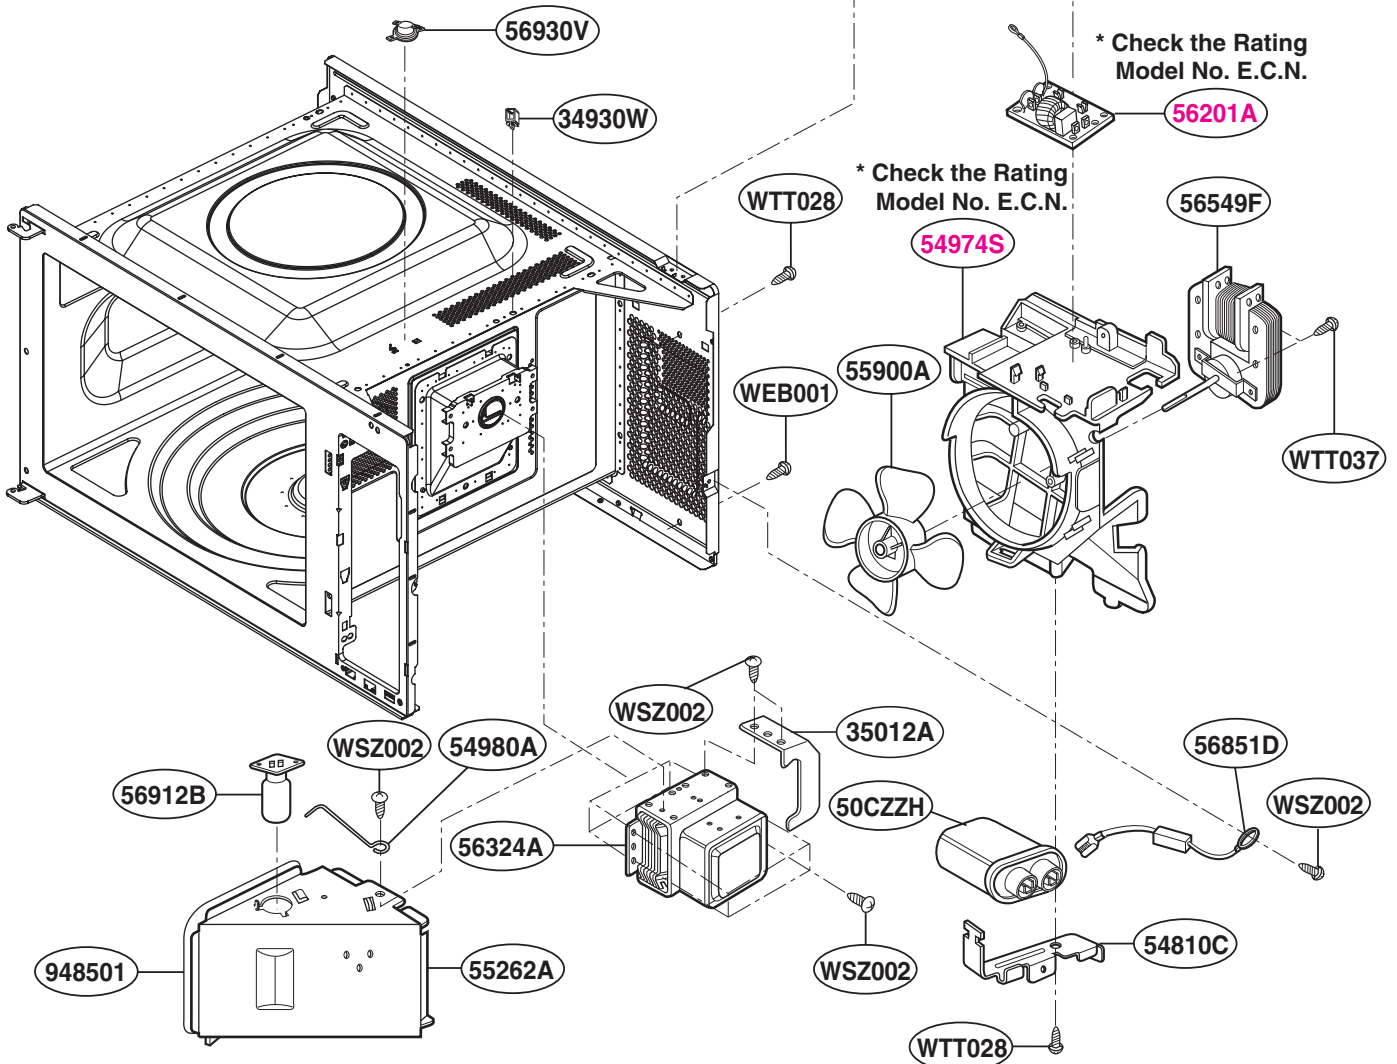

# INTERIOR PARTS (II)

Model: MT4155SPQ-1, 2, 3  
MT4155SPB-1, 2, 3  
MT4155SPT-1, 2, 3  
MT4155SPS-1, 2, 3

Check the rating label of **Model** and order SVC parts according to the **Model No. E.C.N.**

\* Check the Rating  
Model No. E.C.N.

# BASE PLATE PARTS