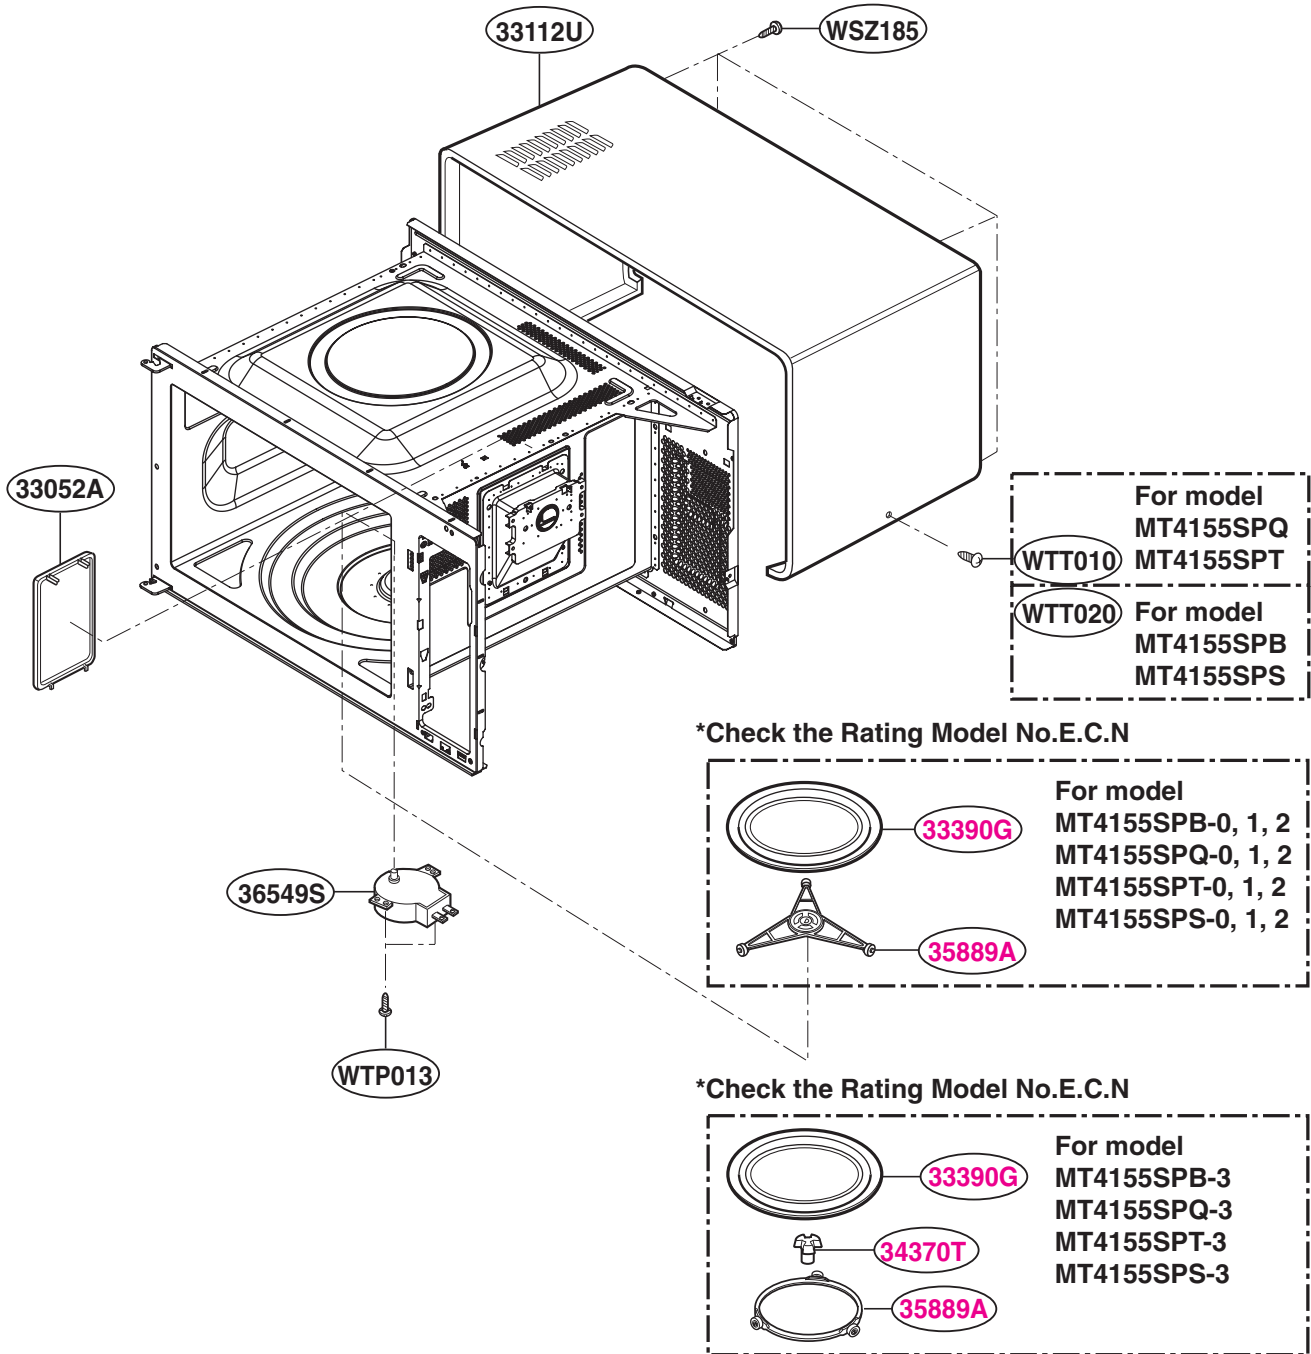

OVEN CAVITY PARTS