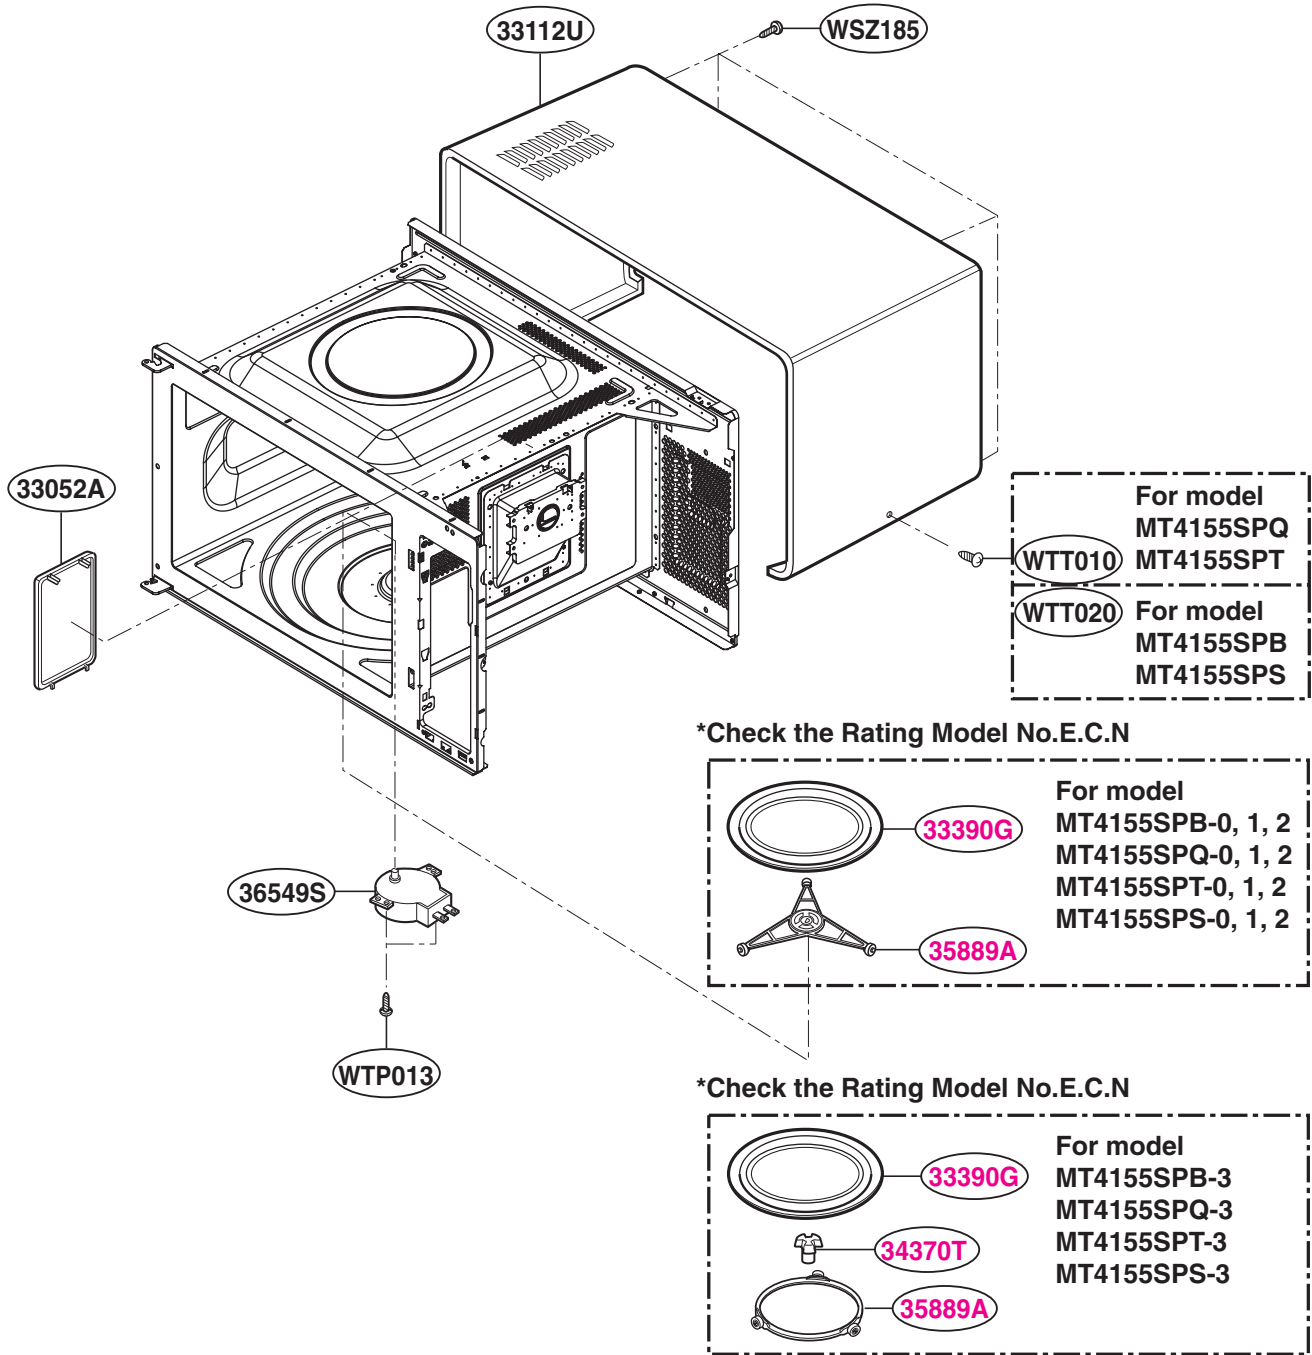

EXPLODED VIEW

INTRODUCTION

Model : MT4155SPB
MT4155SPQ
MT4155SPT

EXPLODED VIEW

INTRODUCTION

Model : MT4155SPS

DOOR PARTS

For model : MT4155SPB
MT4155SPQ
MT4155SPT

For model : MT4155SPS

CONTROL PANEL PARTS

For model : MT4155SPB
MT4155SPQ
MT4155SPT

For model : MT4155SPS

OVEN CAVITY PARTS

LATCH BOARD PARTS

INTERIOR PARTS (I)

Model: MT4155SPQ-0
MT4155SPB-0
MT4155SPT-0
MT4155SPS-0

Check the rating label of **Model** and order SVC parts according to the **Model No. E.C.N.**

* Check the Rating
Model No. E.C.N.

568771

* Check the Rating
Model No. E.C.N.

WSZ002

56411A

50FZZA

* Check the Rating
Model No. E.C.N.

Model: MT4155SPQ-1, 2, 3
MT4155SPB-1, 2, 3
MT4155SPT-1, 2, 3
MT4155SPS-1, 2, 3

Check the rating label of **Model** and order SVC parts according to the **Model No. E.C.N.**

* Check the Rating
Model No. E.C.N.