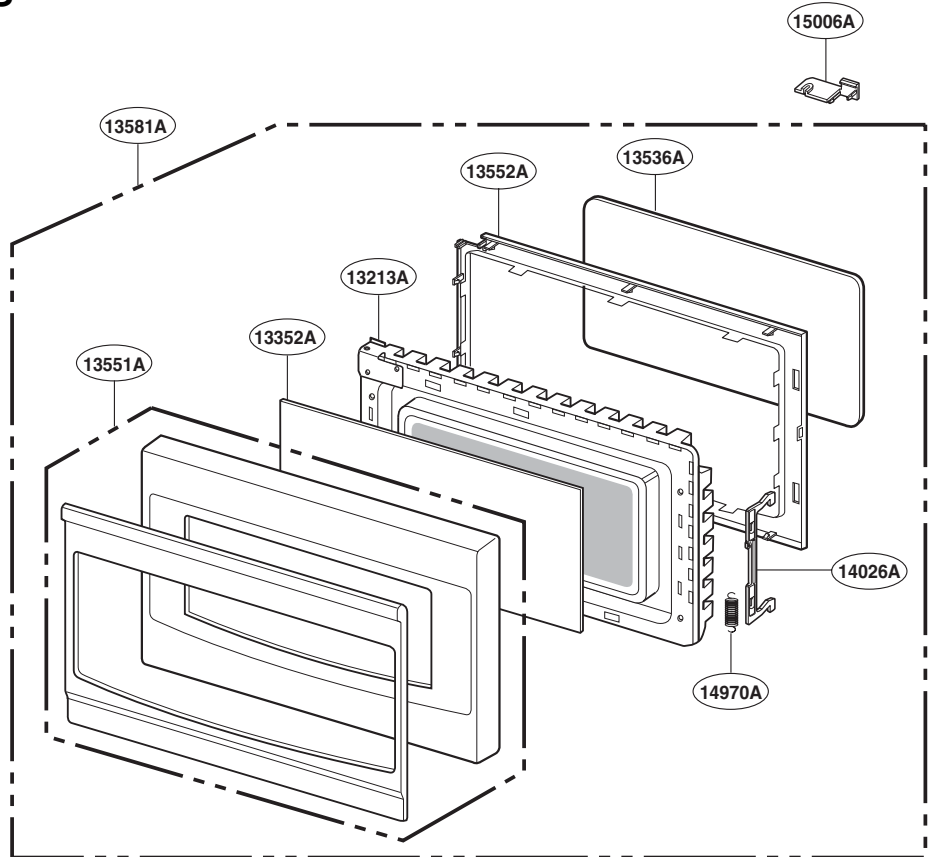

EXPLODED VIEW

INTRODUCTION

Model : MT4155SPB
MT4155SPQ
MT4155SPT

EXPLODED VIEW

INTRODUCTION

Model : MT4155SPS

DOOR PARTS

For model : MT4155SPB
MT4155SPQ
MT4155SPT

For model : MT4155SPS

CONTROL PANEL PARTS

For model : MT4155SPB
MT4155SPQ
MT4155SPT

For model : MT4155SPS

OVEN CAVITY PARTS

LATCH BOARD PARTS

INTERIOR PARTS (I)

Model: MT4155SPQ-0
MT4155SPB-0
MT4155SPT-0
MT4155SPS-0

Check the rating label of **Model** and order SVC parts according to the **Model No. E.C.N.**

* Check the Rating
Model No. E.C.N.

568771

* Check the Rating
Model No. E.C.N.

WSZ002

56411A

50FZZA

* Check the Rating
Model No. E.C.N.

Model: MT4155SPQ-1, 2, 3
MT4155SPB-1, 2, 3
MT4155SPT-1, 2, 3
MT4155SPS-1, 2, 3

Check the rating label of **Model** and order SVC parts according to the **Model No. E.C.N.**

* Check the Rating
Model No. E.C.N.