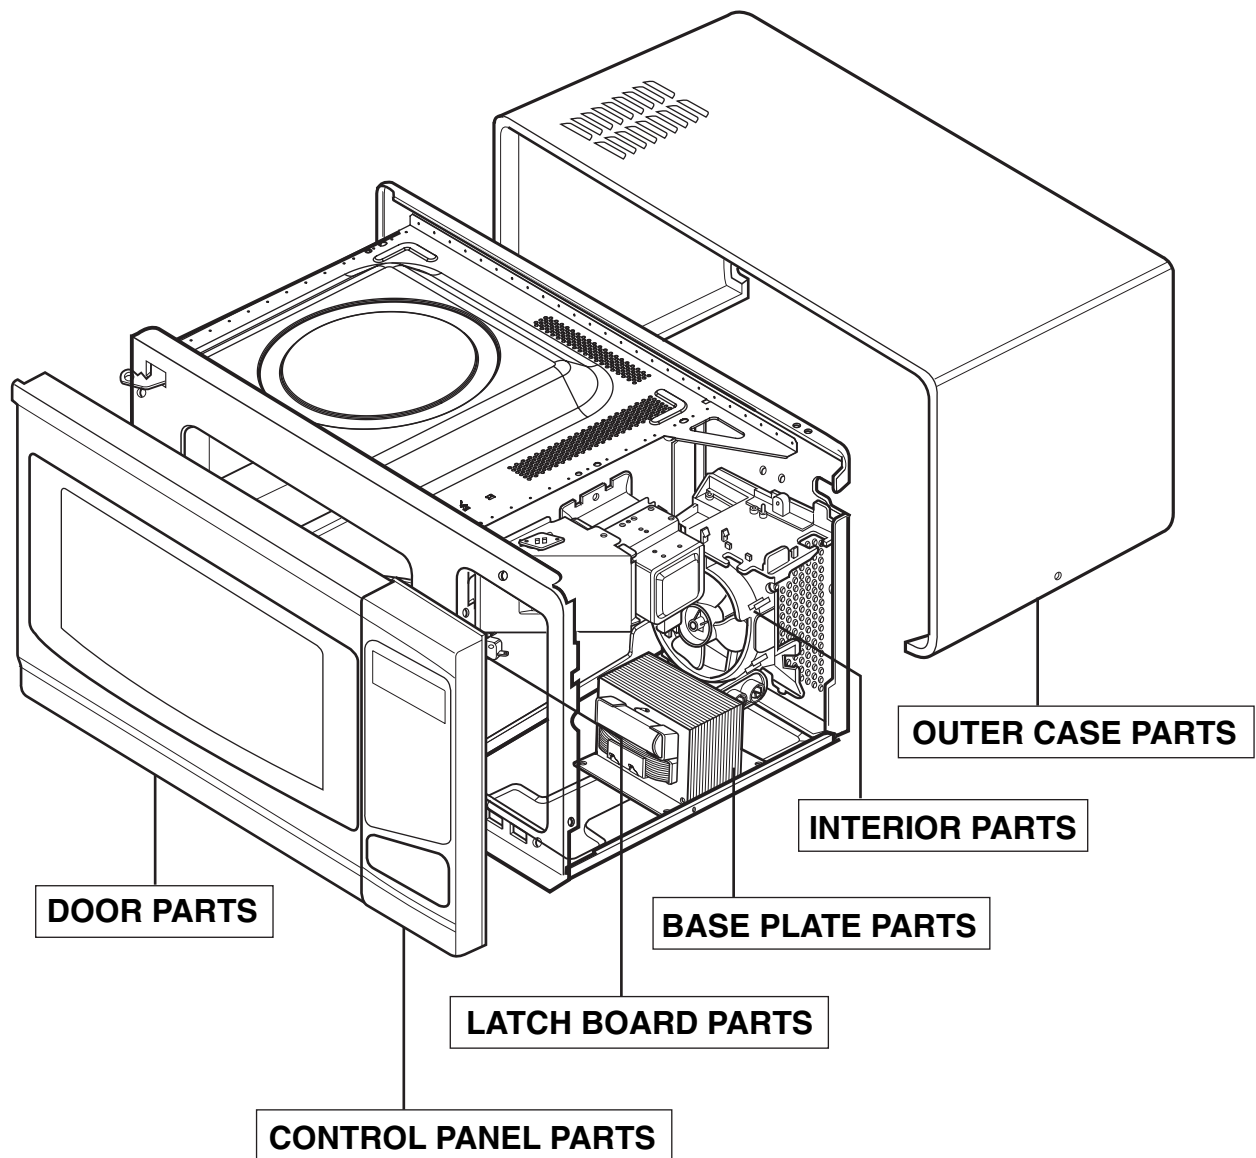

EXPLODED VIEW

INTRODUCTION

Model : MT4155SPB
MT4155SPQ
MT4155SPT

EXPLODED VIEW

INTRODUCTION

Model : MT4155SPS

DOOR PARTS

For model : MT4155SPB
MT4155SPQ
MT4155SPT

For model : MT4155SPS

CONTROL PANEL PARTS

For model : MT4155SPB
MT4155SPQ
MT4155SPT

For model : MT4155SPS

OVEN CAVITY PARTS

LATCH BOARD PARTS

INTERIOR PARTS (I)

Model: MT4155SPQ-0
MT4155SPB-0
MT4155SPT-0
MT4155SPS-0