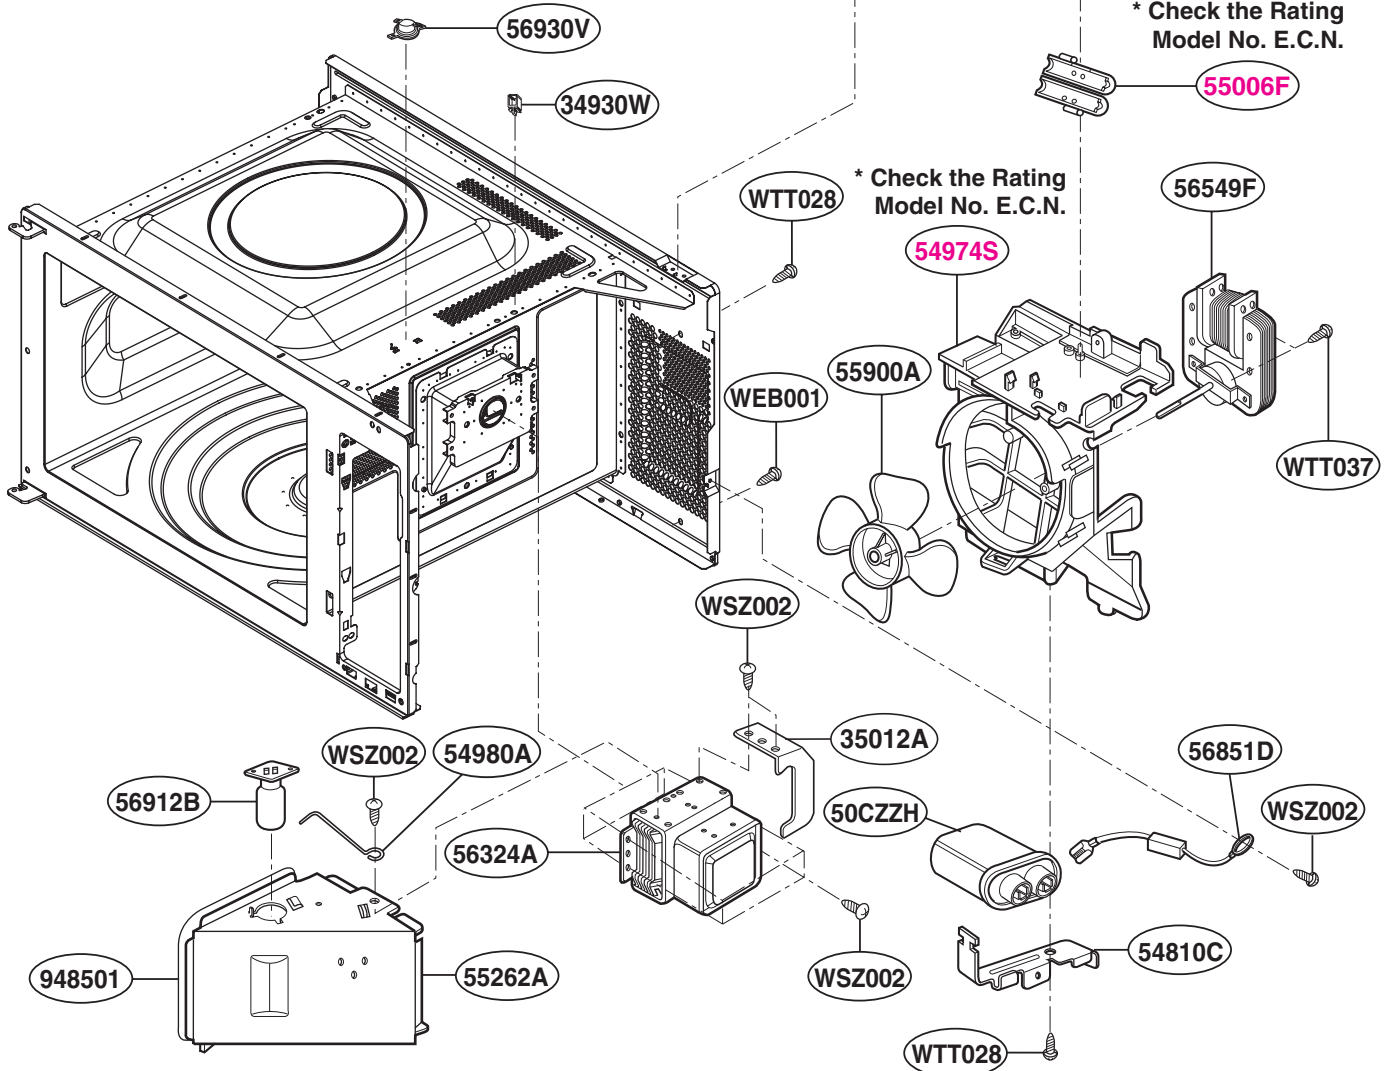

55006F

56930V

34930W

WTT028

* Check the Rating
Model No. E.C.N.

54974S

56549F

INTERIOR PARTS (II)

Model: MT4155SPQ-1, 2, 3
MT4155SPB-1, 2, 3
MT4155SPT-1, 2, 3
MT4155SPS-1, 2, 3

Check the rating label of **Model** and order SVC parts according to the **Model No. E.C.N.**

* Check the Rating
Model No. E.C.N.

* Check the Rating
Model No. E.C.N.

BASE PLATE PARTS

SENSOR PARTS