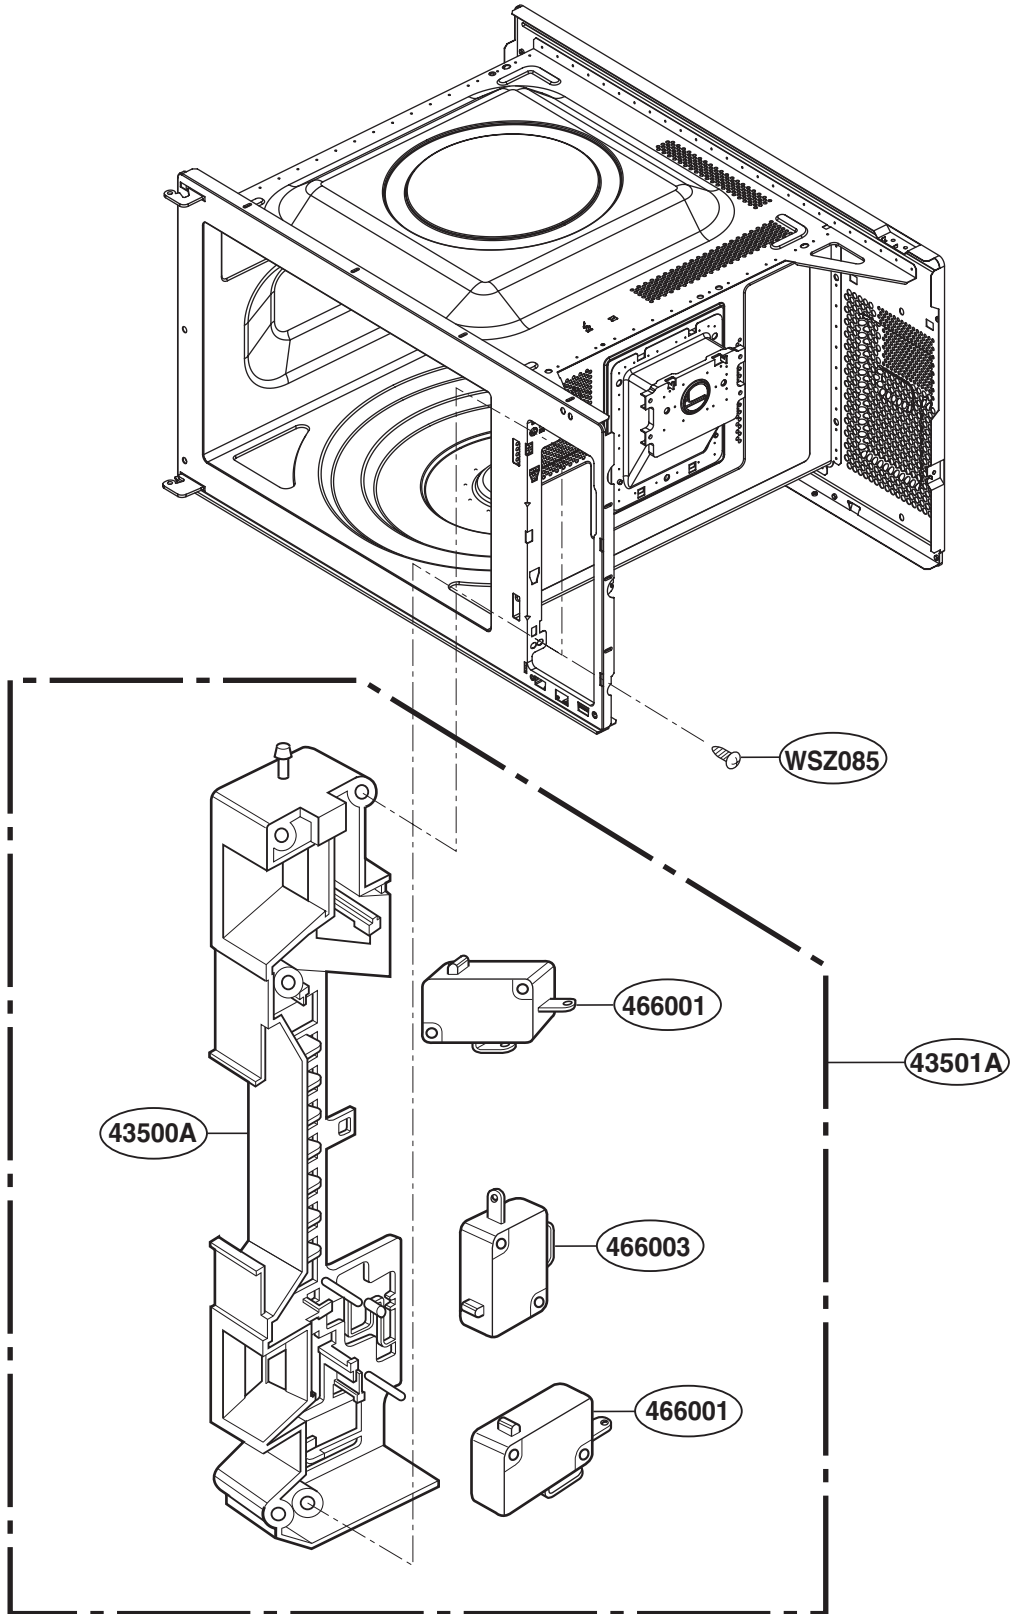

EXPLODED VIEW

INTRODUCTION

Model : MT4155SPB
MT4155SPQ
MT4155SPT

EXPLODED VIEW

INTRODUCTION

Model : MT4155SPS

DOOR PARTS

For model : MT4155SPB
MT4155SPQ
MT4155SPT

For model : MT4155SPS

CONTROL PANEL PARTS

For model : MT4155SPB
MT4155SPQ
MT4155SPT

For model : MT4155SPS

OVEN CAVITY PARTS

LATCH BOARD PARTS

INTERIOR PARTS (I)

Model: MT4155SPQ-0
MT4155SPB-0
MT4155SPT-0
MT4155SPS-0

Check the rating label of **Model** and order SVC parts according to the **Model No. E.C.N.**

* Check the Rating
Model No. E.C.N.

568771

* Check the Rating
Model No. E.C.N.

WSZ002

56411A

50FZZA

* Check the Rating
Model No. E.C.N.

Model: MT4155SPQ-1, 2, 3
MT4155SPB-1, 2, 3
MT4155SPT-1, 2, 3
MT4155SPS-1, 2, 3

Check the rating label of **Model** and order SVC parts according to the **Model No. E.C.N.**

* Check the Rating
Model No. E.C.N.