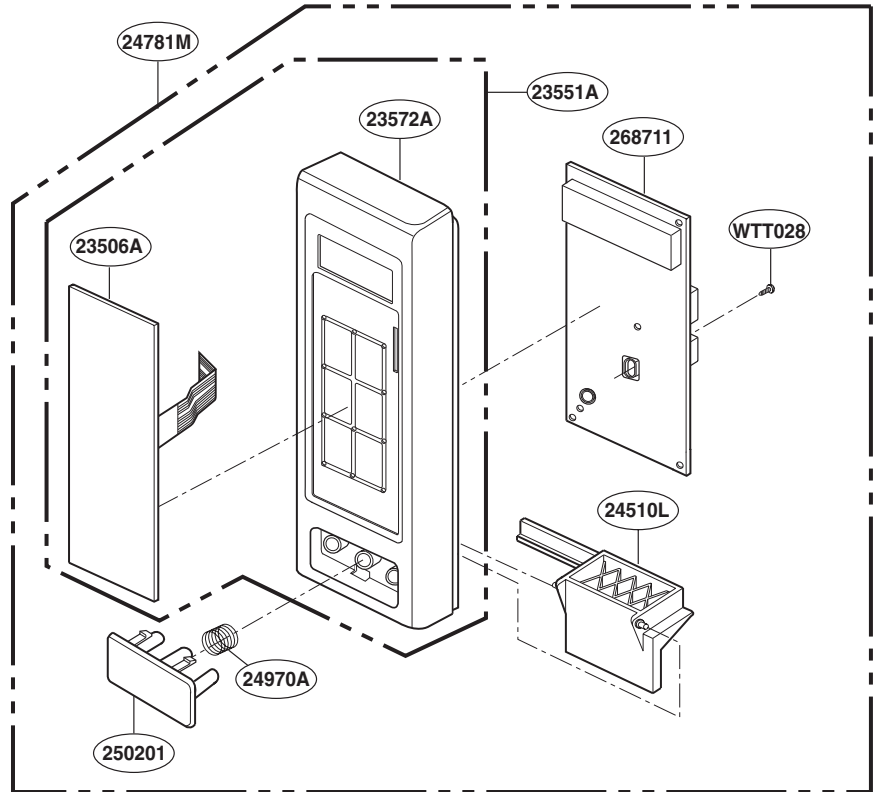

EXPLODED VIEW

INTRODUCTION

Model : MT4155SPB
MT4155SPQ
MT4155SPT

EXPLODED VIEW

INTRODUCTION

Model : MT4155SPS

DOOR PARTS

For model : MT4155SPB
MT4155SPQ
MT4155SPT

For model : MT4155SPS

CONTROL PANEL PARTS

For model : MT4155SPB
MT4155SPQ
MT4155SPT

For model : MT4155SPS

OVEN CAVITY PARTS

LATCH BOARD PARTS

INTERIOR PARTS (I)

Model: MT4155SPQ-0
MT4155SPB-0
MT4155SPT-0
MT4155SPS-0