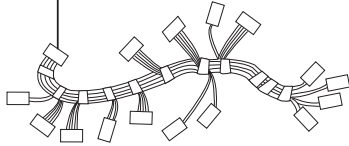

For model : MT4155SPS

CONTROL PANEL PARTS

For model : MT4155SPB
MT4155SPQ
MT4155SPT

For model : MT4155SPS

OVEN CAVITY PARTS

LATCH BOARD PARTS

INTERIOR PARTS (I)

Model: MT4155SPQ-0
MT4155SPB-0
MT4155SPT-0
MT4155SPS-0

Check the rating label of **Model** and order SVC parts according to the **Model No. E.C.N.**

* Check the Rating
Model No. E.C.N.

568771

* Check the Rating
Model No. E.C.N.

WSZ002

56411A

50FZZA

* Check the Rating
Model No. E.C.N.