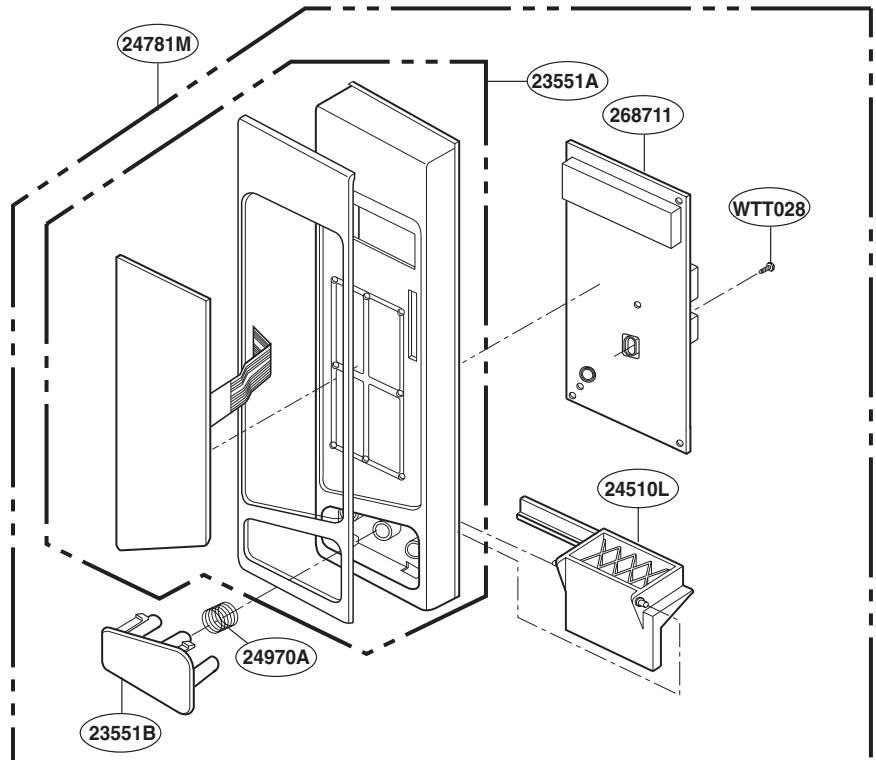

For model : MT4155SPS

CONTROL PANEL PARTS

For model : MT4155SPB
MT4155SPQ
MT4155SPT

For model : MT4155SPS

OVEN CAVITY PARTS

LATCH BOARD PARTS

INTERIOR PARTS (I)

Model: MT4155SPQ-0
MT4155SPB-0
MT4155SPT-0
MT4155SPS-0

Check the rating label of **Model** and order SVC parts according to the **Model No. E.C.N.**

* Check the Rating
Model No. E.C.N.

568771

* Check the Rating
Model No. E.C.N.

WSZ002

56411A

50FZZA

* Check the Rating
Model No. E.C.N.