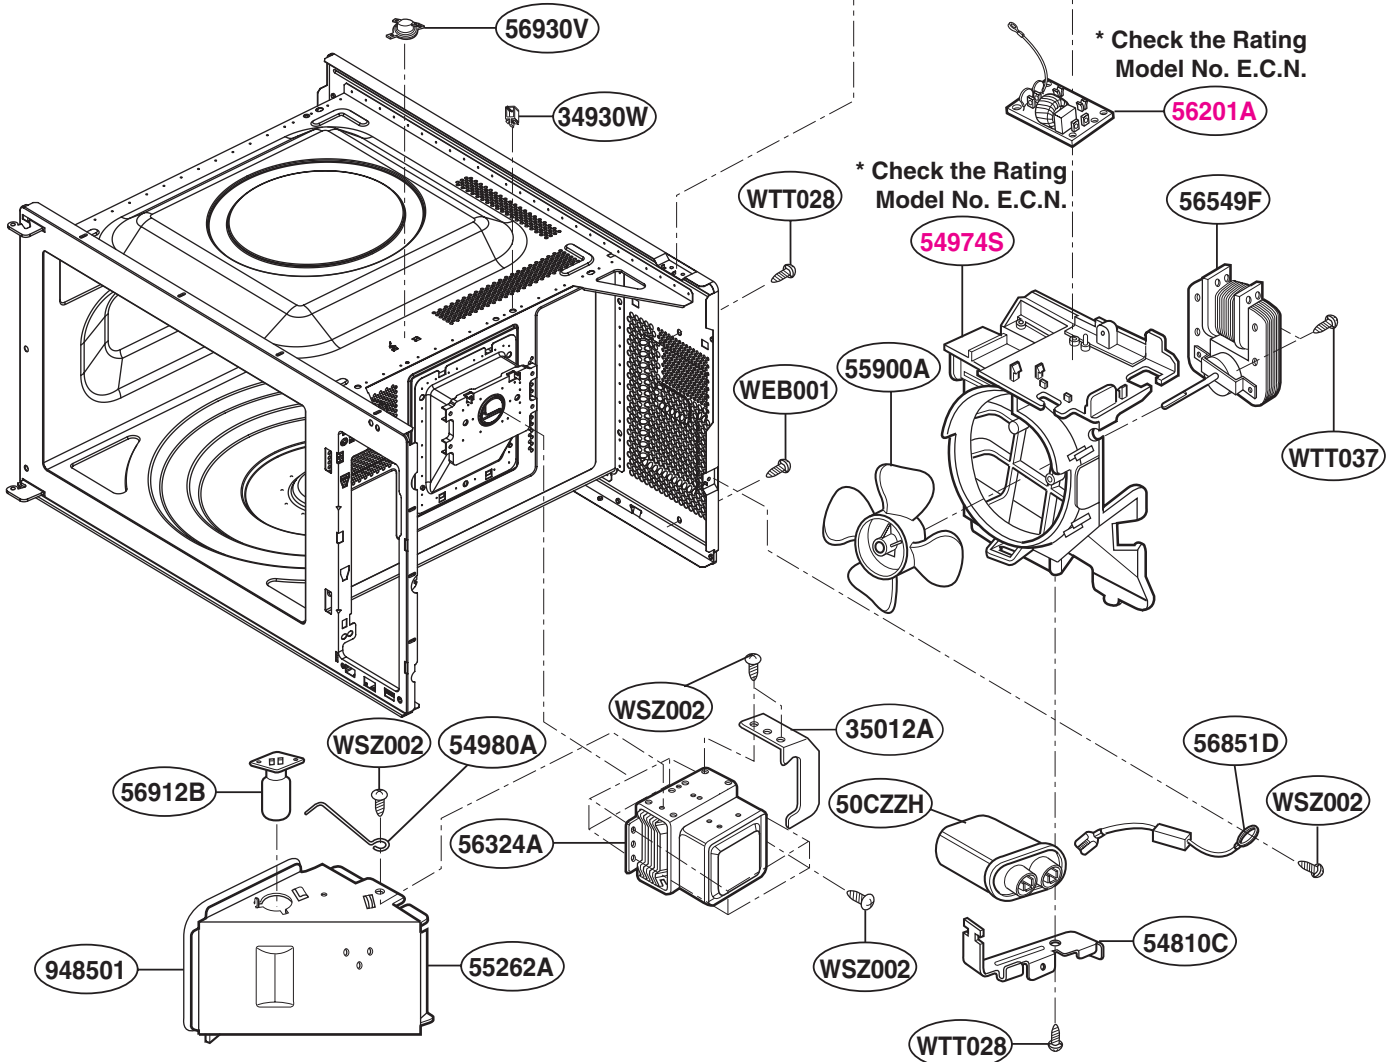

55006F

56930V

34930W

WTT028

* Check the Rating
Model No. E.C.N.

54974S

56549F

INTERIOR PARTS (II)

Model: MT4155SPQ-1, 2, 3
MT4155SPB-1, 2, 3
MT4155SPT-1, 2, 3
MT4155SPS-1, 2, 3

Check the rating label of **Model** and order SVC parts according to the **Model No. E.C.N.**

* Check the Rating
Model No. E.C.N.

* Check the Rating
Model No. E.C.N.

BASE PLATE PARTS

SENSOR PARTS