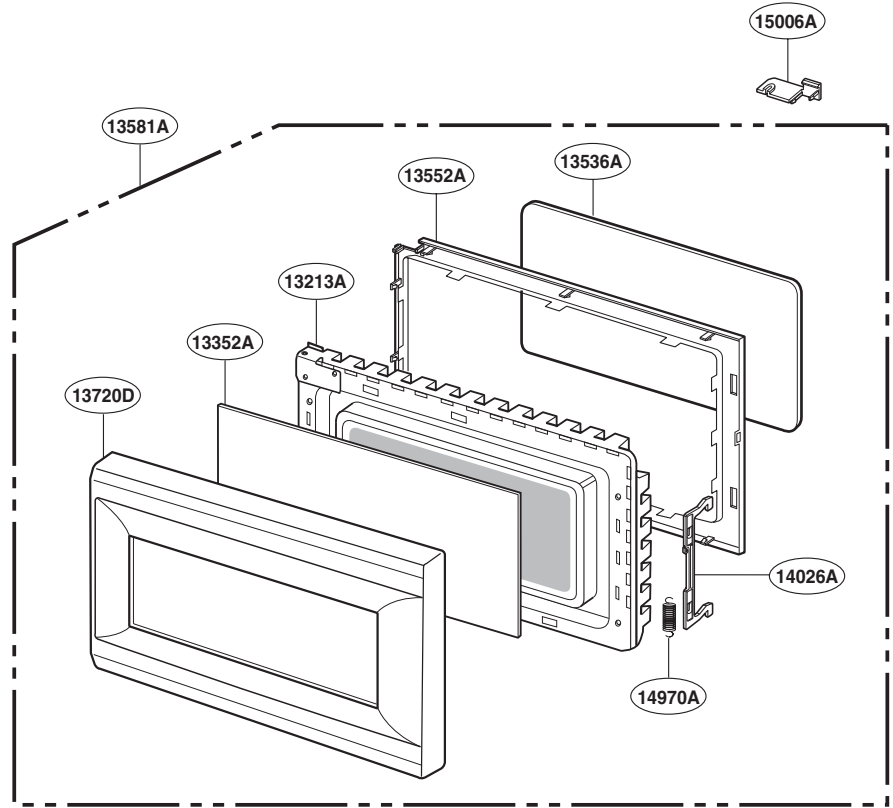

EXPLODED VIEW

INTRODUCTION

Model : MT4155SPB
MT4155SPQ
MT4155SPT

EXPLODED VIEW

INTRODUCTION

Model : MT4155SPS

DOOR PARTS

For model : MT4155SPB
MT4155SPQ
MT4155SPT

For model : MT4155SPS

CONTROL PANEL PARTS

For model : MT4155SPB
MT4155SPQ
MT4155SPT

For model : MT4155SPS

OVEN CAVITY PARTS

LATCH BOARD PARTS

INTERIOR PARTS (I)

Model: MT4155SPQ-0
MT4155SPB-0
MT4155SPT-0
MT4155SPS-0

Check the rating label of **Model** and order SVC parts according to the **Model No. E.C.N.**

* Check the Rating
Model No. E.C.N.

568771

* Check the Rating
Model No. E.C.N.

WSZ002

56411A

50FZZA

* Check the Rating
Model No. E.C.N.

Model: MT4155SPQ-1, 2, 3
MT4155SPB-1, 2, 3
MT4155SPT-1, 2, 3
MT4155SPS-1, 2, 3

Check the rating label of **Model** and order SVC parts according to the **Model No. E.C.N.**

* Check the Rating
Model No. E.C.N.