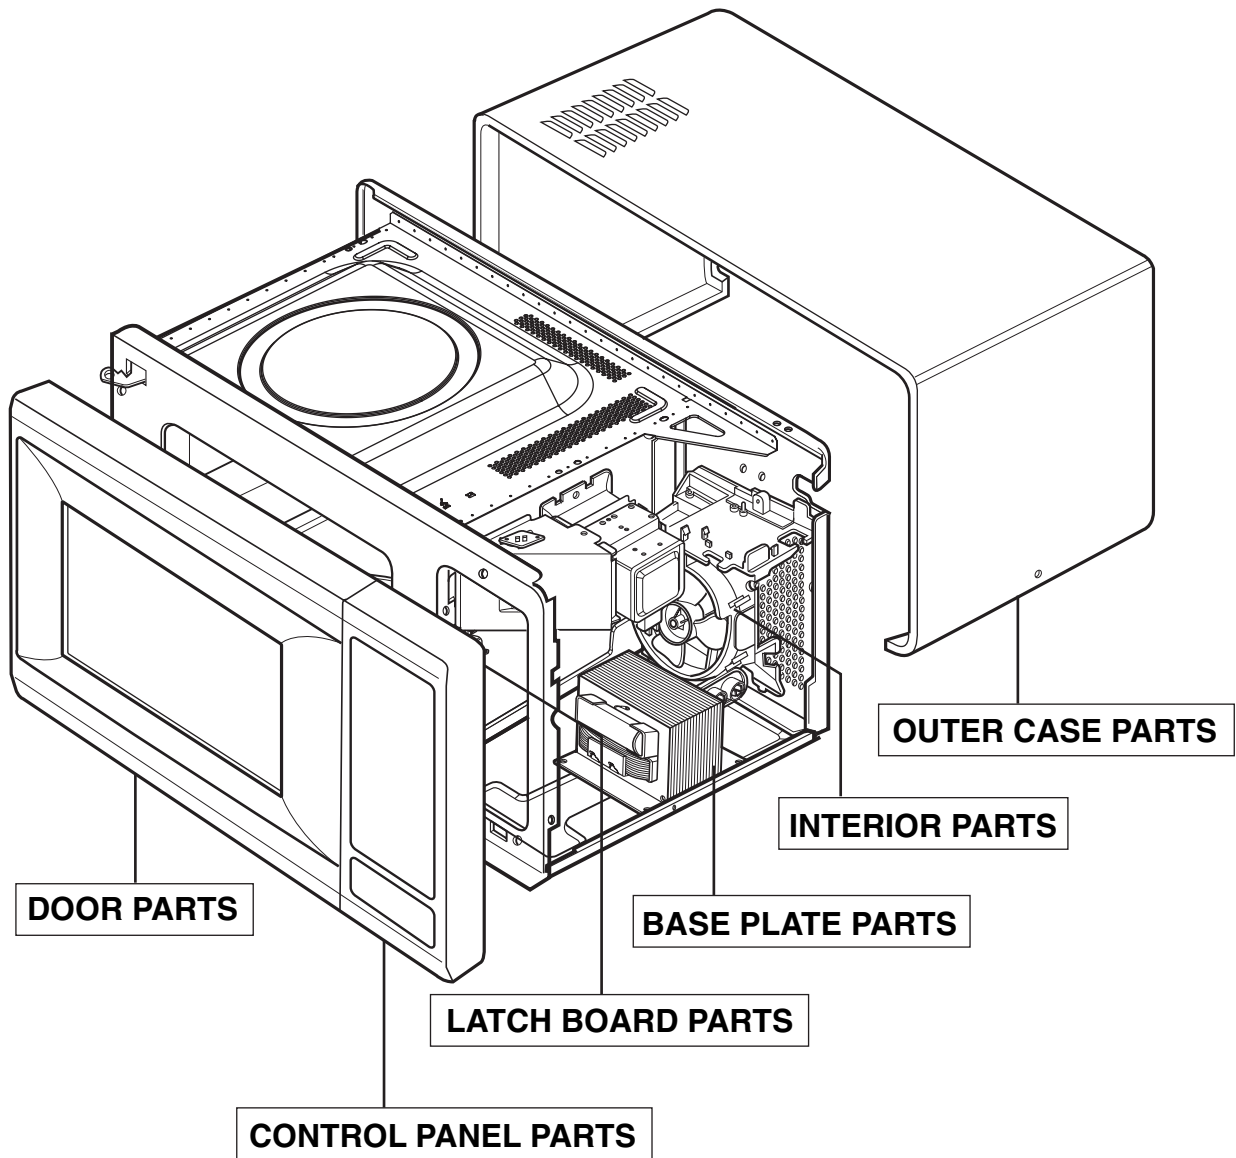

EXPLODED VIEW

INTRODUCTION

Model : MT4155SPB
MT4155SPQ
MT4155SPT

EXPLODED VIEW

INTRODUCTION

Model : MT4155SPS

DOOR PARTS

For model : MT4155SPB
MT4155SPQ
MT4155SPT

For model : MT4155SPS

CONTROL PANEL PARTS

For model : MT4155SPB
MT4155SPQ
MT4155SPT

For model : MT4155SPS

OVEN CAVITY PARTS

LATCH BOARD PARTS

INTERIOR PARTS (I)

Model: MT4155SPQ-0
MT4155SPB-0
MT4155SPT-0
MT4155SPS-0