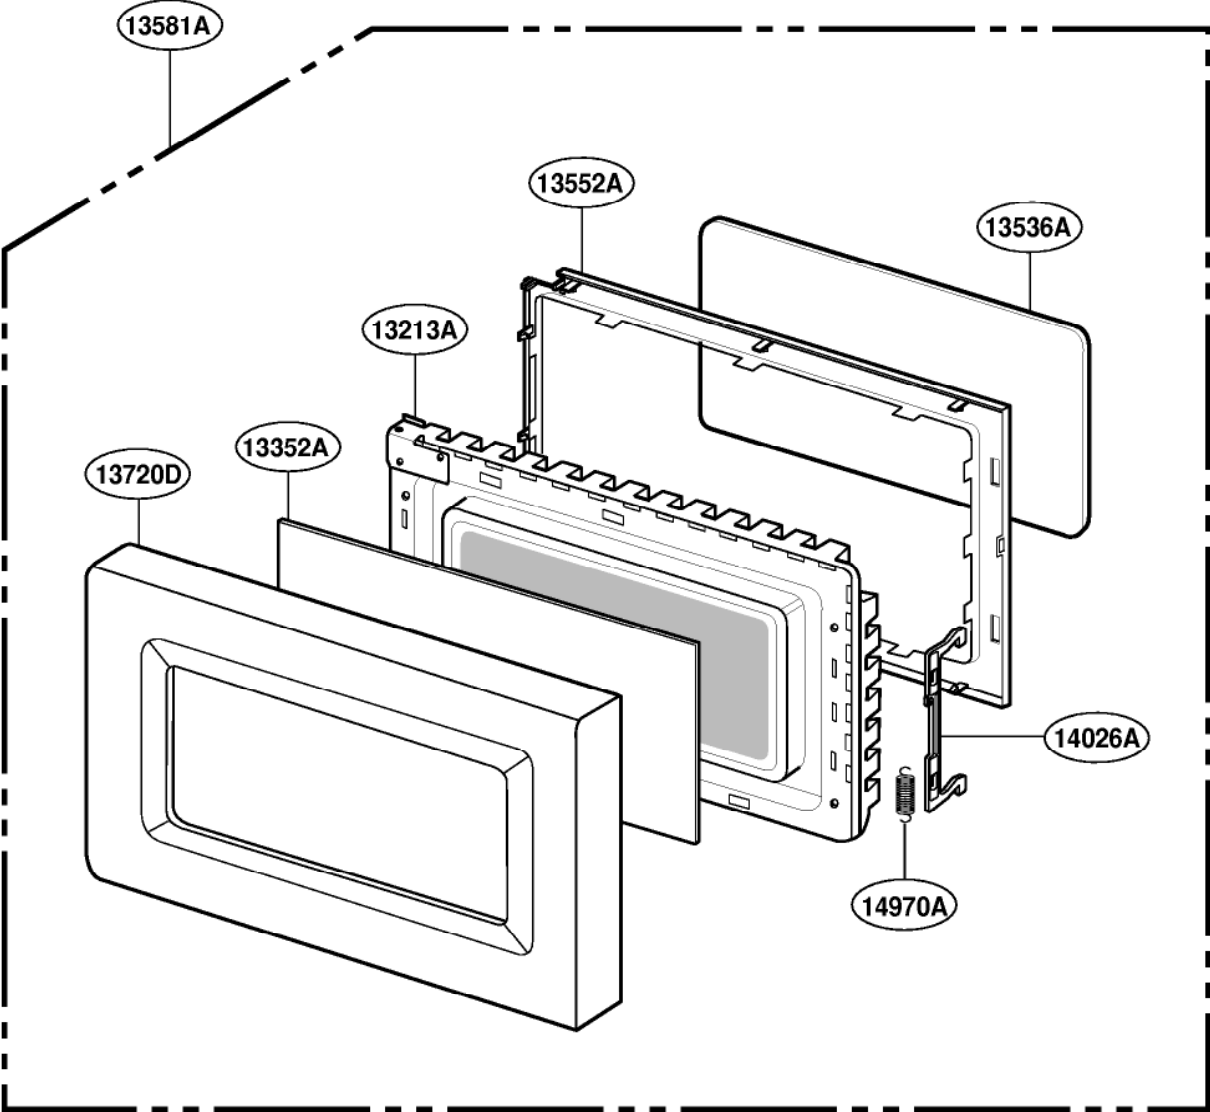

This Owner's Manual is provided and hosted by Appliance Factory Parts.

WHIRLPOOL MT4210SKB Owner's Manual

[Shop genuine replacement parts for WHIRLPOOL
MT4210SKB](#)

DOOR PARTS
MODEL: MT4210SK

[Find Your WHIRLPOOL Microwave Parts - Select From 1350 Models](#)

----- Manual continues below -----

EXPLODED VIEW

INTRODUCTION

MODEL: MT4210SK

DOOR PARTS

MODEL: MT4210SK

CONTROLLER PARTS

MODEL: MT4210SK

OVEN CAVITY PARTS

MODEL: MT4210SK

LATCH BOARD PARTS

MODEL: MT4210SK

INTERIOR PARTS

MODEL: MT4210SK

BASE PLATE PARTS

MODEL: MT4210SK