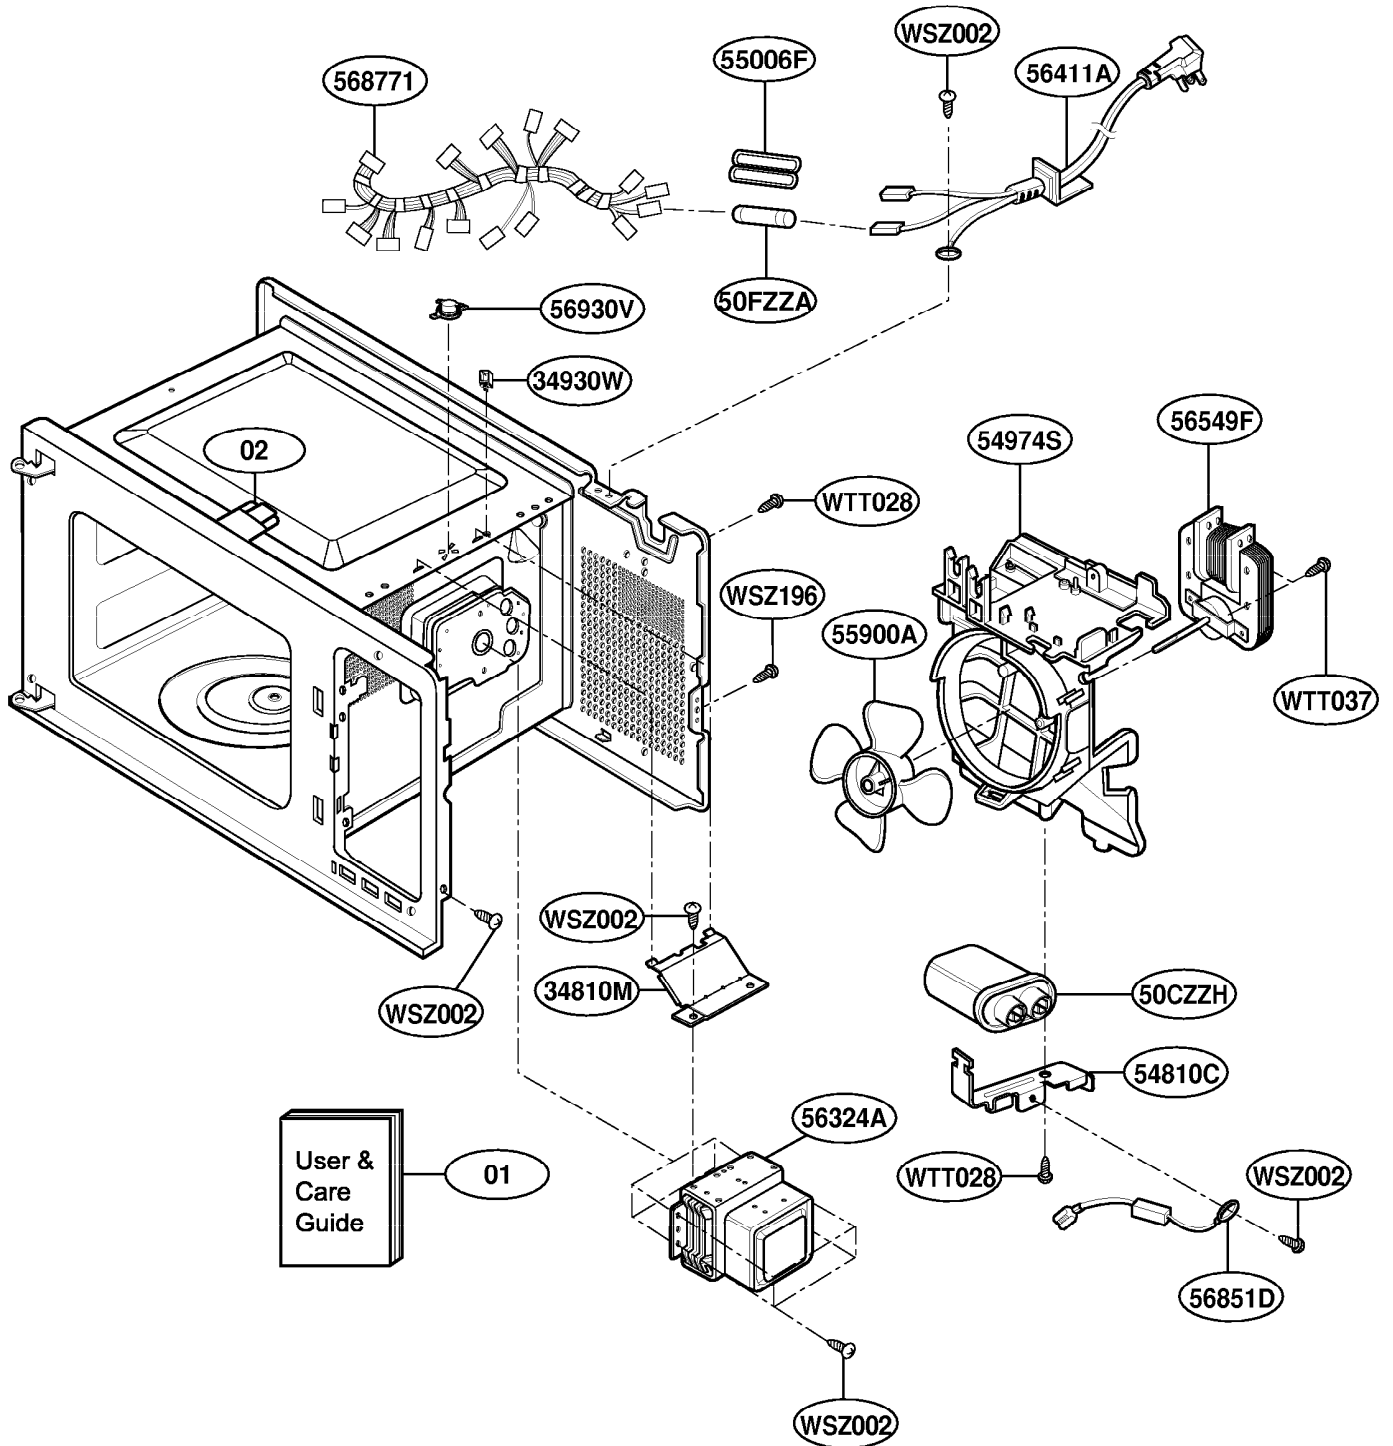

This Owner's Manual is provided and hosted by Appliance Factory Parts.

WHIRLPOOL MT4210SKB Owner's Manual

[Shop genuine replacement parts for WHIRLPOOL
MT4210SKB](#)

DOOR PARTS
MODEL: MT4210SK

[Find Your WHIRLPOOL Microwave Parts - Select From 1350 Models](#)

----- Manual continues below -----

EXPLODED VIEW

INTRODUCTION

MODEL: MT4210SK

DOOR PARTS

MODEL: MT4210SK

CONTROLLER PARTS

MODEL: MT4210SK

OVEN CAVITY PARTS

MODEL: MT4210SK

LATCH BOARD PARTS

MODEL: MT4210SK

INTERIOR PARTS

MODEL: MT4210SK

BASE PLATE PARTS

MODEL: MT4210SK