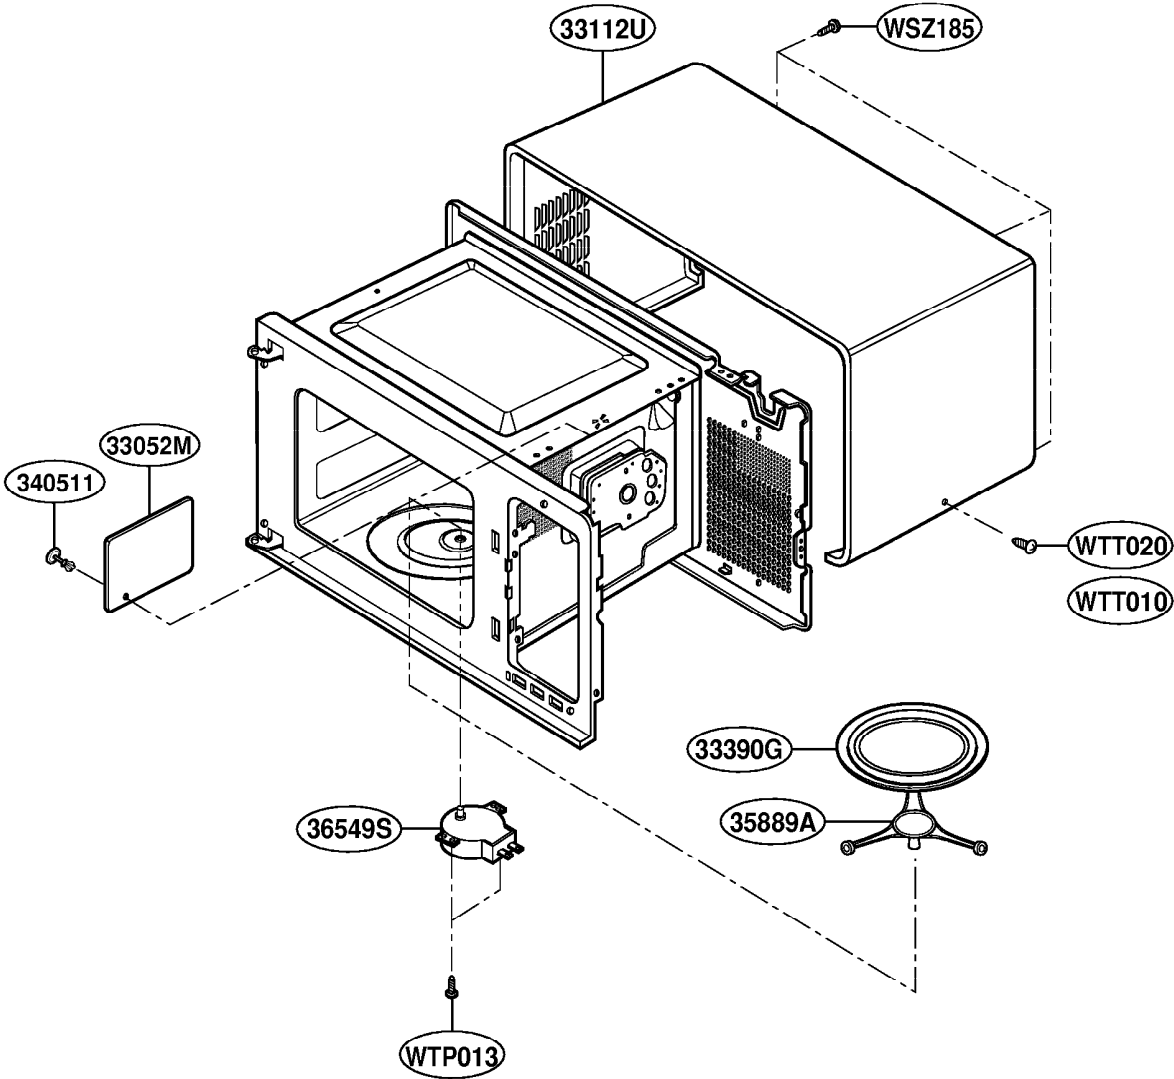

This Owner's Manual is provided and hosted by Appliance Factory Parts.

WHIRLPOOL MT4210SKB Owner's Manual

[Shop genuine replacement parts for WHIRLPOOL
MT4210SKB](#)

DOOR PARTS
MODEL: MT4210SK

[Find Your WHIRLPOOL Microwave Parts - Select From 1350 Models](#)

----- Manual continues below -----

EXPLODED VIEW

INTRODUCTION

MODEL: MT4210SK

DOOR PARTS

MODEL: MT4210SK

CONTROLLER PARTS

MODEL: MT4210SK

OVEN CAVITY PARTS

MODEL: MT4210SK

LATCH BOARD PARTS

MODEL: MT4210SK

INTERIOR PARTS

MODEL: MT4210SK

BASE PLATE PARTS

MODEL: MT4210SK