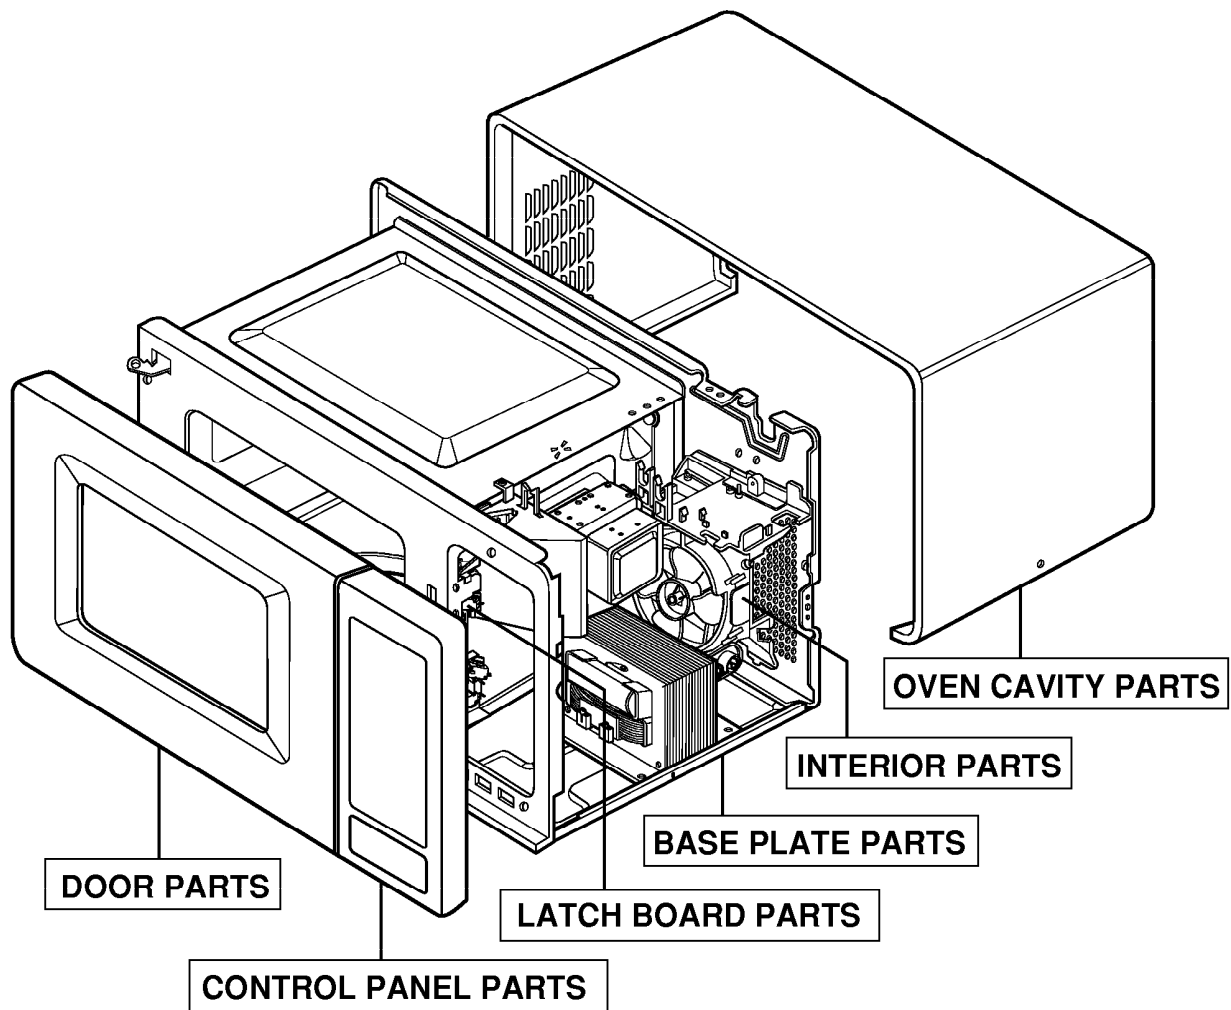

This Owner's Manual is provided and hosted by Appliance Factory Parts.

WHIRLPOOL MT4210SKB Owner's Manual

[Shop genuine replacement parts for WHIRLPOOL
MT4210SKB](#)

DOOR PARTS
MODEL: MT4210SK

[Find Your WHIRLPOOL Microwave Parts - Select From 1350 Models](#)

----- Manual continues below -----

EXPLODED VIEW

INTRODUCTION

MODEL: MT4210SK

DOOR PARTS

MODEL: MT4210SK

CONTROLLER PARTS

MODEL: MT4210SK

OVEN CAVITY PARTS

MODEL: MT4210SK

LATCH BOARD PARTS

MODEL: MT4210SK

INTERIOR PARTS

MODEL: MT4210SK

BASE PLATE PARTS

MODEL: MT4210SK