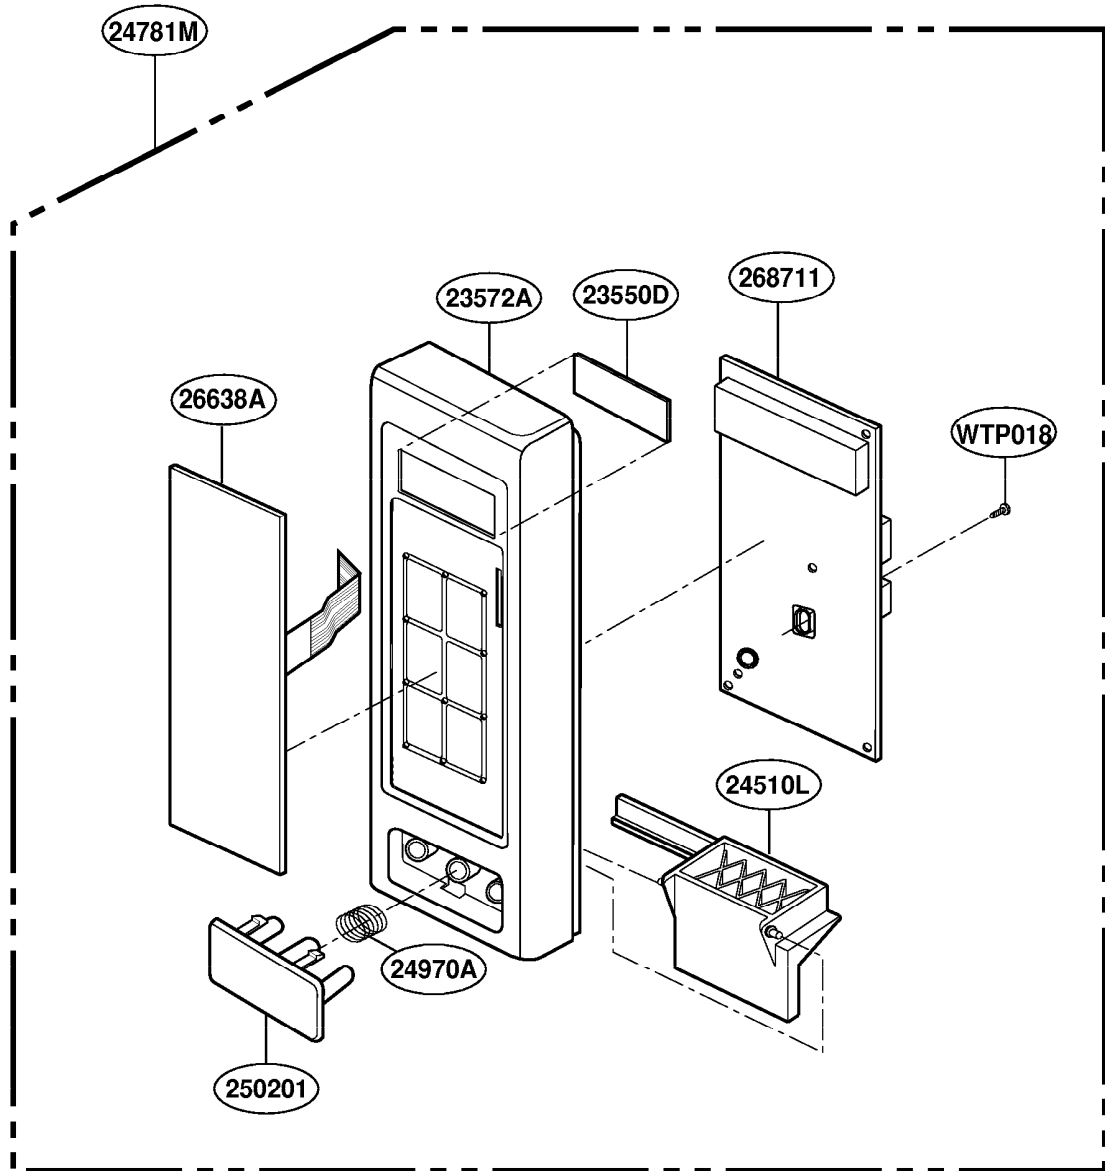

This Owner's Manual is provided and hosted by Appliance Factory Parts.

WHIRLPOOL MT4210SKB Owner's Manual

[Shop genuine replacement parts for WHIRLPOOL
MT4210SKB](#)

DOOR PARTS
MODEL: MT4210SK

[Find Your WHIRLPOOL Microwave Parts - Select From 1350 Models](#)

----- Manual continues below -----

EXPLODED VIEW

INTRODUCTION

MODEL: MT4210SK

DOOR PARTS

MODEL: MT4210SK

CONTROLLER PARTS

MODEL: MT4210SK

OVEN CAVITY PARTS

MODEL: MT4210SK

LATCH BOARD PARTS

MODEL: MT4210SK

INTERIOR PARTS

MODEL: MT4210SK

BASE PLATE PARTS

MODEL: MT4210SK