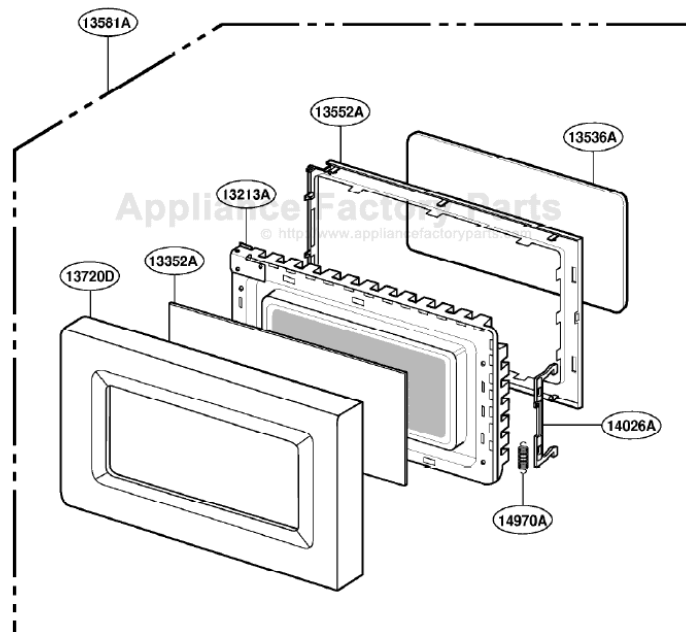

This Owner's Manual is provided and hosted by Appliance Factory Parts.

WHIRLPOOL MT4210SKB Owner's Manual

[Shop genuine replacement parts for WHIRLPOOL
MT4210SKB](#)

DOOR PARTS
MODEL: MT4210SK

[Find Your WHIRLPOOL Microwave Parts - Select From 1350 Models](#)

----- Manual continues below -----

EXPLODED VIEW

INTRODUCTION

MODEL: MT4210SK

DOOR PARTS

MODEL: MT4210SK

CONTROLLER PARTS

MODEL: MT4210SK

OVEN CAVITY PARTS

MODEL: MT4210SK

LATCH BOARD PARTS

MODEL: MT4210SK

INTERIOR PARTS

MODEL: MT4210SK

BASE PLATE PARTS

MODEL: MT4210SK