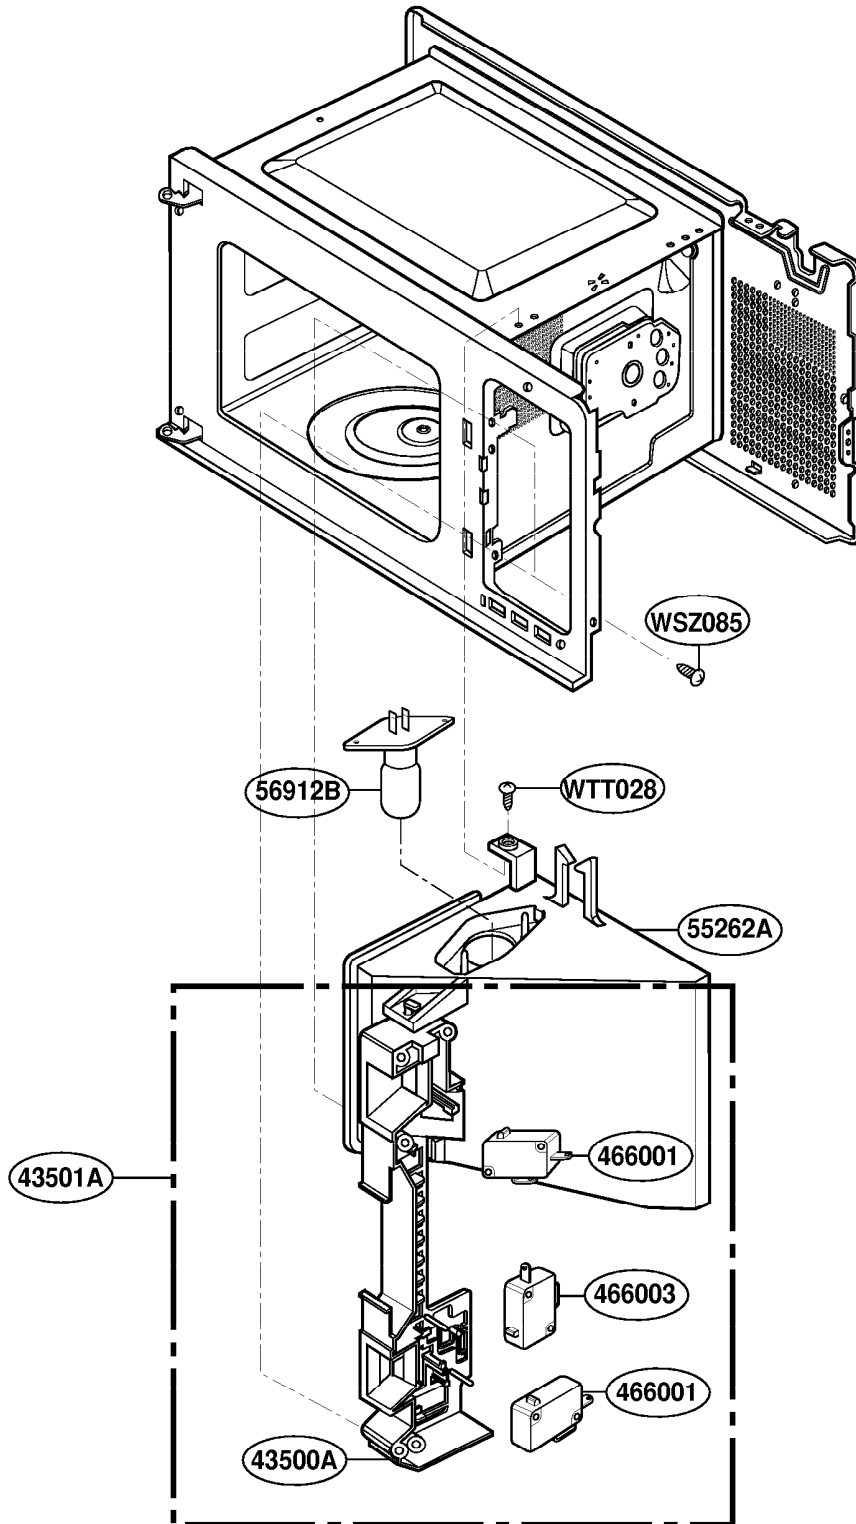

This Owner's Manual is provided and hosted by Appliance Factory Parts.

WHIRLPOOL MT4210SKB Owner's Manual

[Shop genuine replacement parts for WHIRLPOOL
MT4210SKB](#)

DOOR PARTS
MODEL: MT4210SK

[Find Your WHIRLPOOL Microwave Parts - Select From 1350 Models](#)

----- Manual continues below -----

EXPLODED VIEW

INTRODUCTION

MODEL: MT4210SK

DOOR PARTS

MODEL: MT4210SK

CONTROLLER PARTS

MODEL: MT4210SK

OVEN CAVITY PARTS

MODEL: MT4210SK

LATCH BOARD PARTS

MODEL: MT4210SK

INTERIOR PARTS

MODEL: MT4210SK

BASE PLATE PARTS

MODEL: MT4210SK