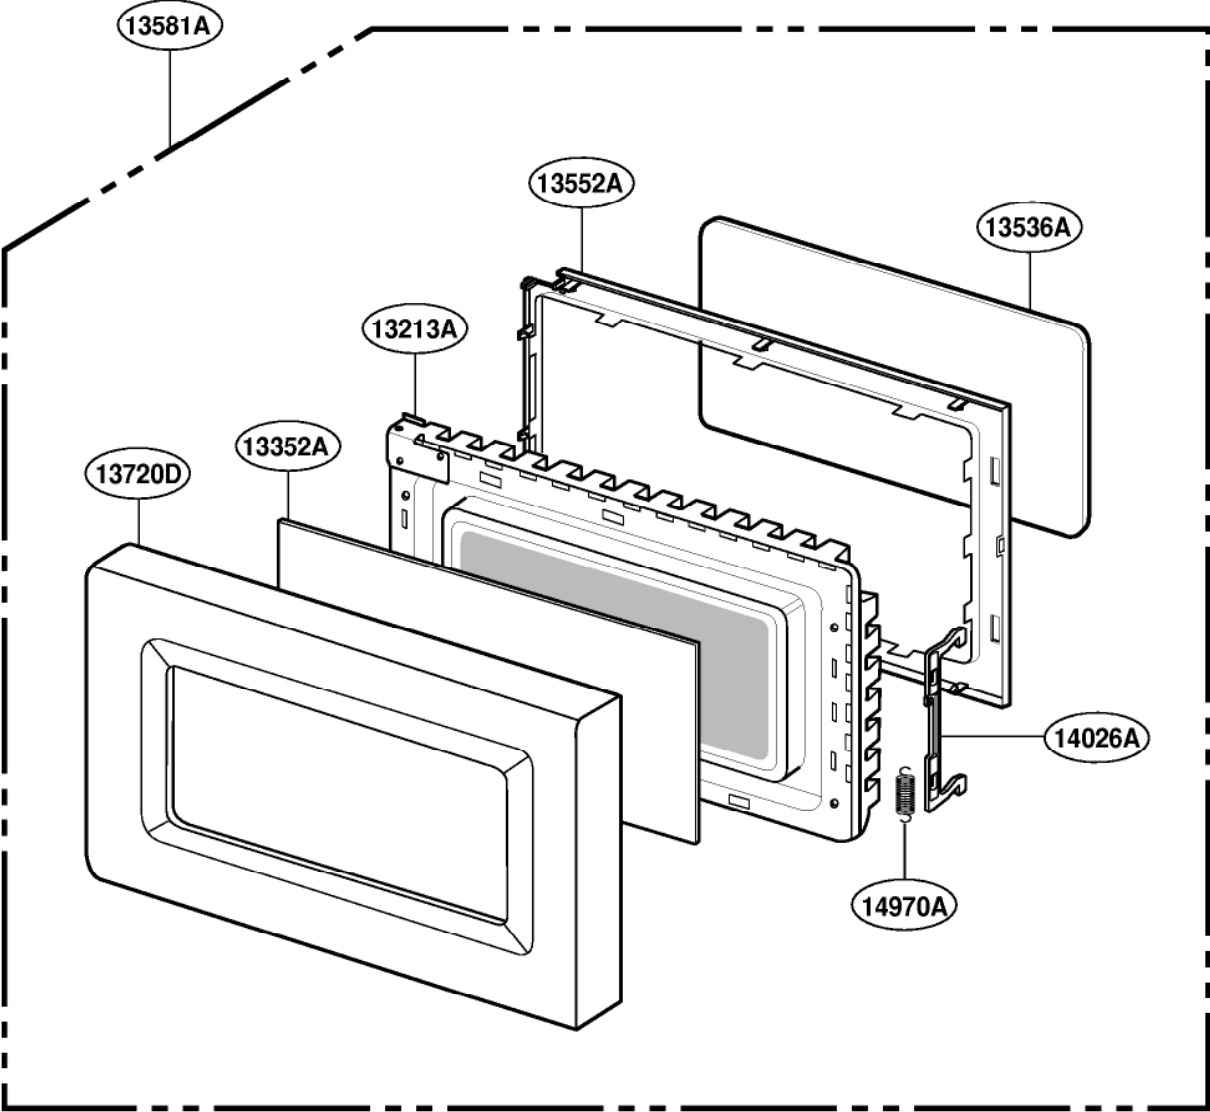

# DOOR PARTS

MODEL: MT4210SK

# CONTROLLER PARTS

MODEL: MT4210SK

# OVEN CAVITY PARTS

MODEL: MT4210SK

# LATCH BOARD PARTS

MODEL: MT4210SK