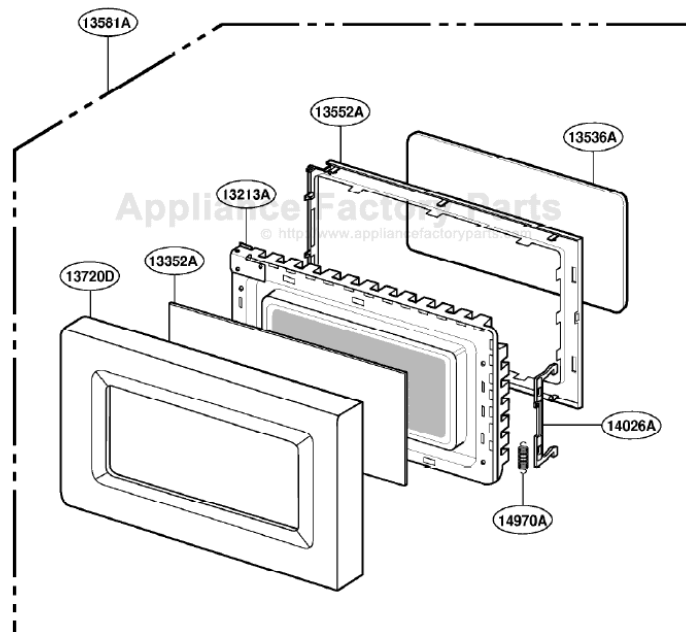

# WHIRLPOOL MT4210SKT Owner's Manual

[Shop genuine replacement parts for WHIRLPOOL  
MT4210SKT](#)

**DOOR PARTS**  
MODEL: MT4210SK

[Find Your WHIRLPOOL Microwave Parts - Select From 1350 Models](#)

----- Manual continues below -----