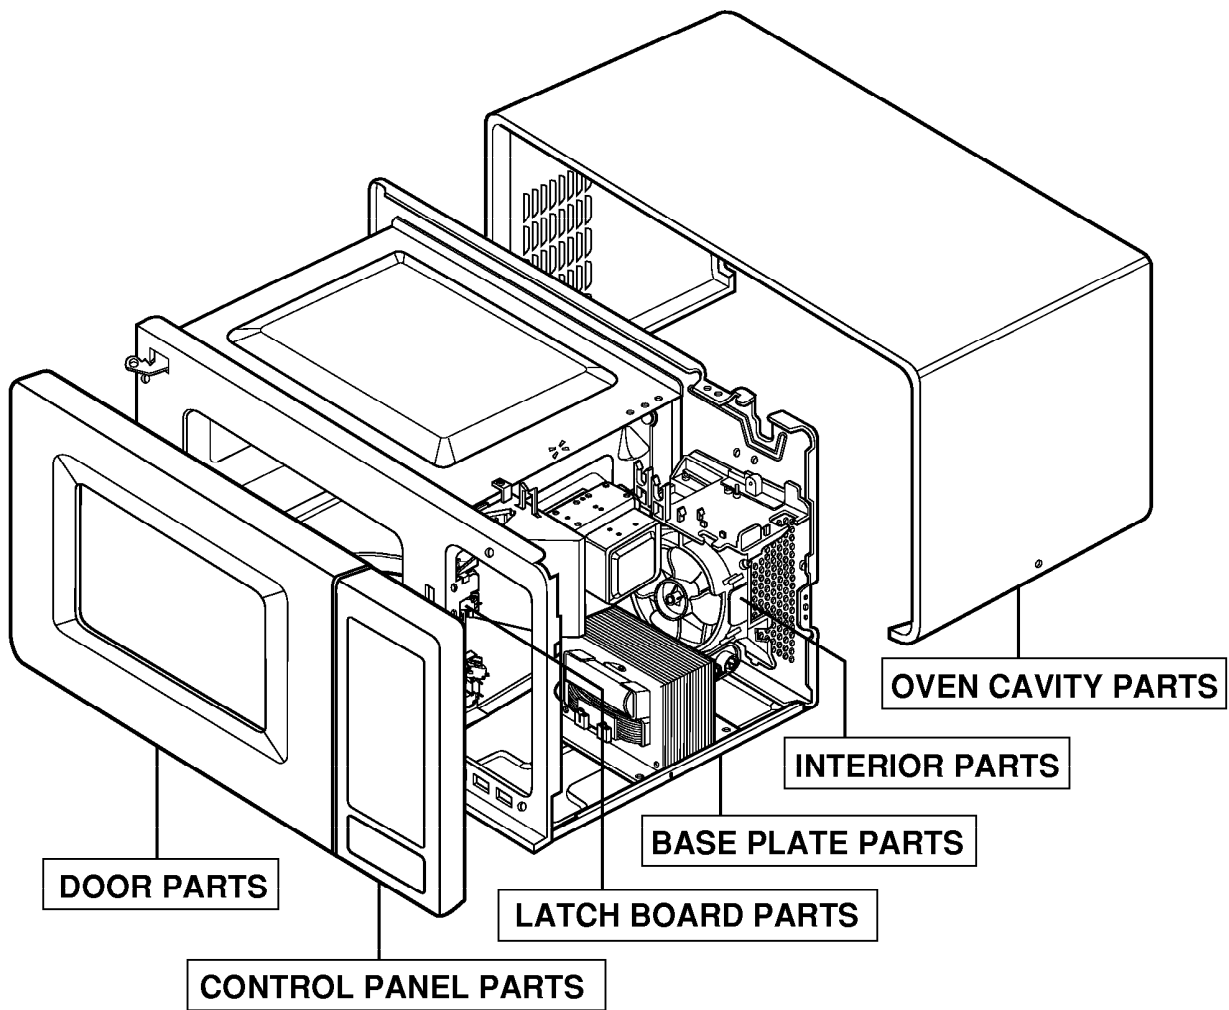

EXPLODED VIEW

INTRODUCTION

MODEL: MT4210SK