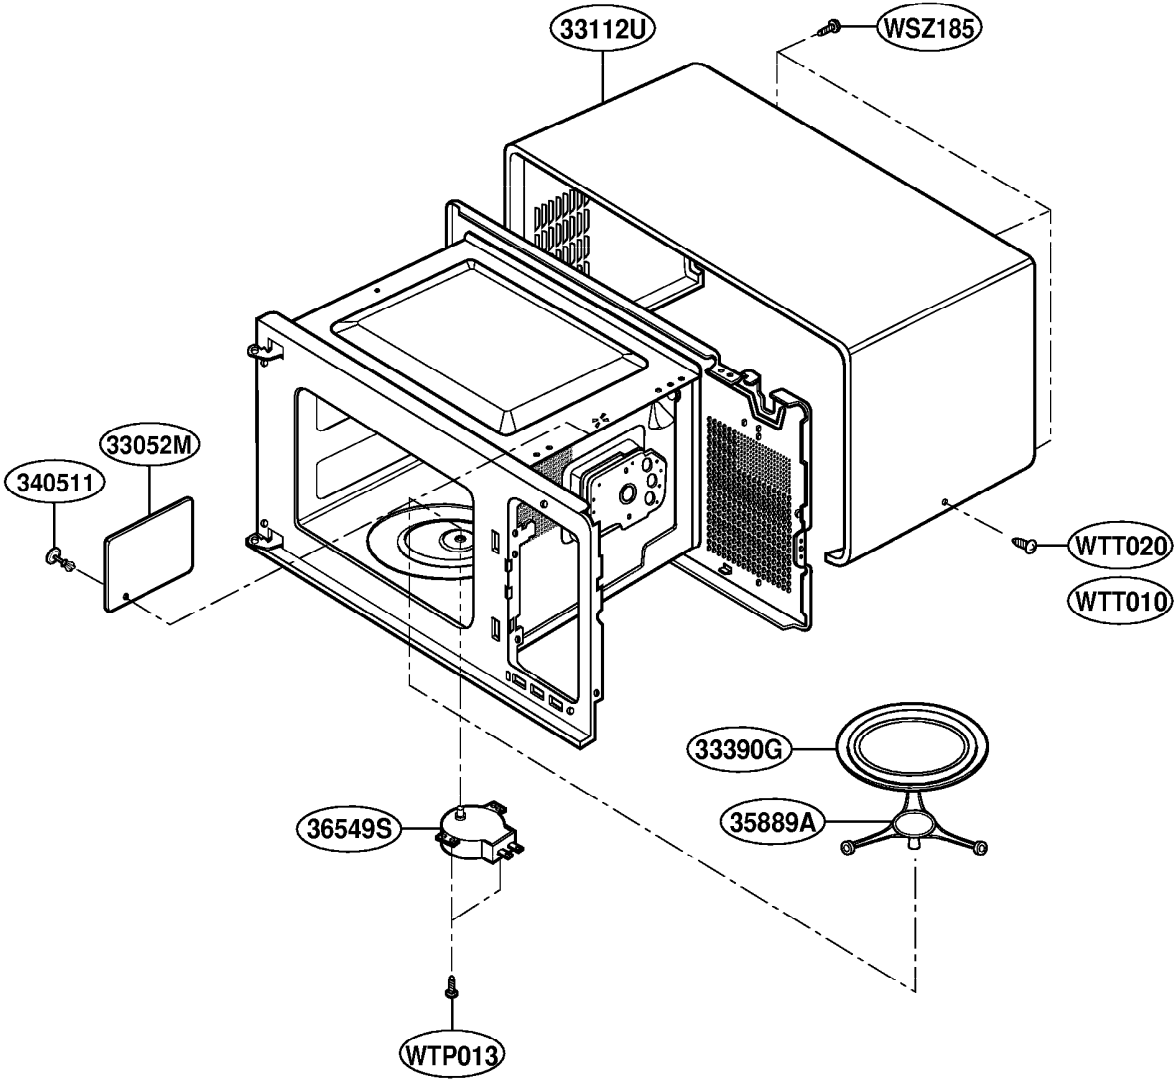

# DOOR PARTS

MODEL: MT4210SK

# CONTROLLER PARTS

MODEL: MT4210SK

# LATCH BOARD PARTS

MODEL: MT4210SK

# BASE PLATE PARTS

MODEL: MT4210SK