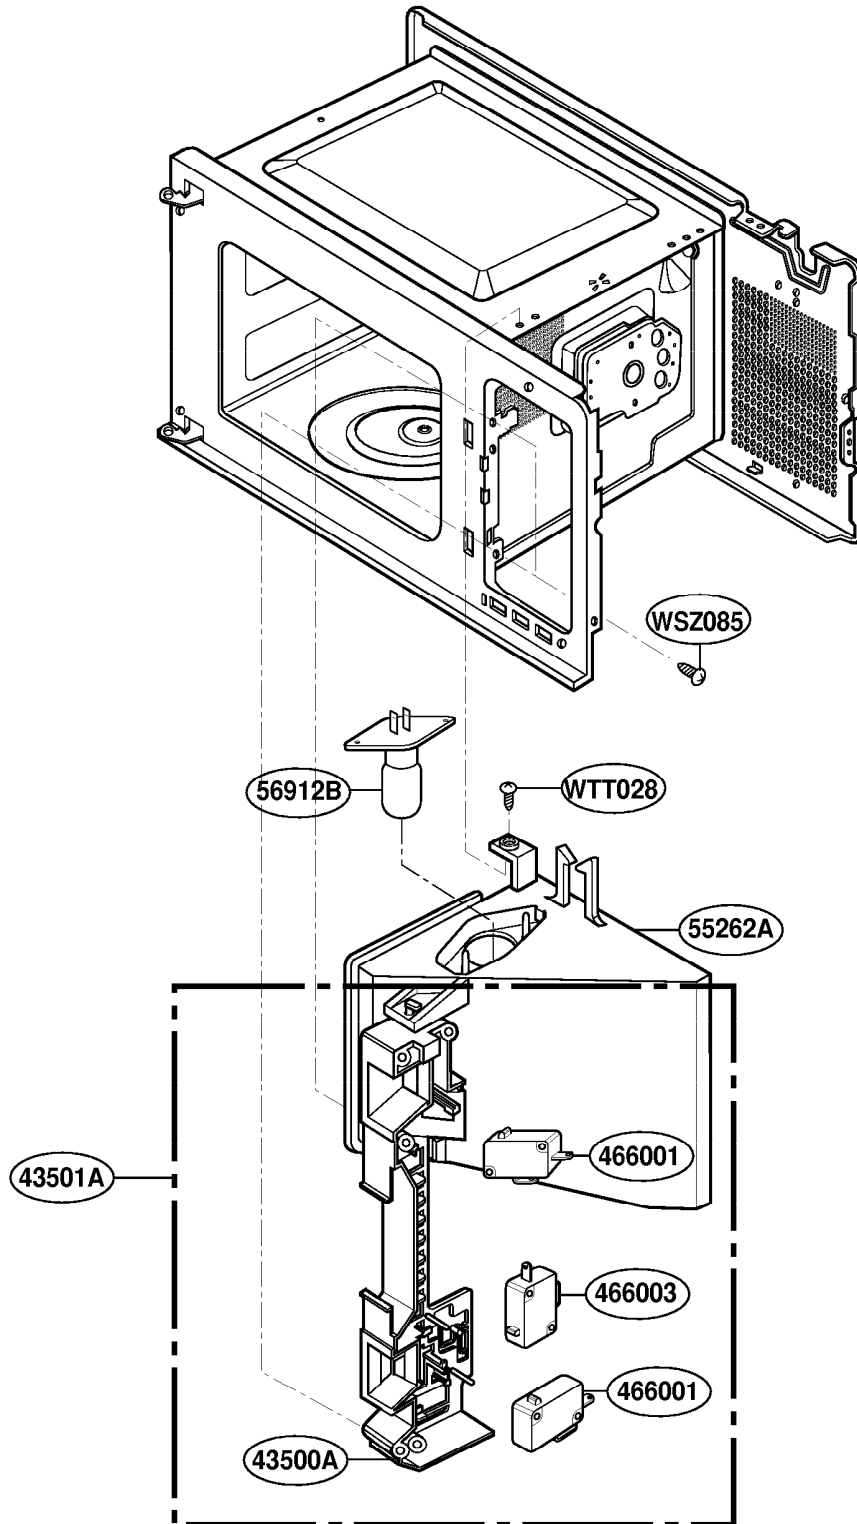

# DOOR PARTS

MODEL: MT4210SK

# CONTROLLER PARTS

MODEL: MT4210SK

# OVEN CAVITY PARTS

MODEL: MT4210SK

# LATCH BOARD PARTS

MODEL: MT4210SK