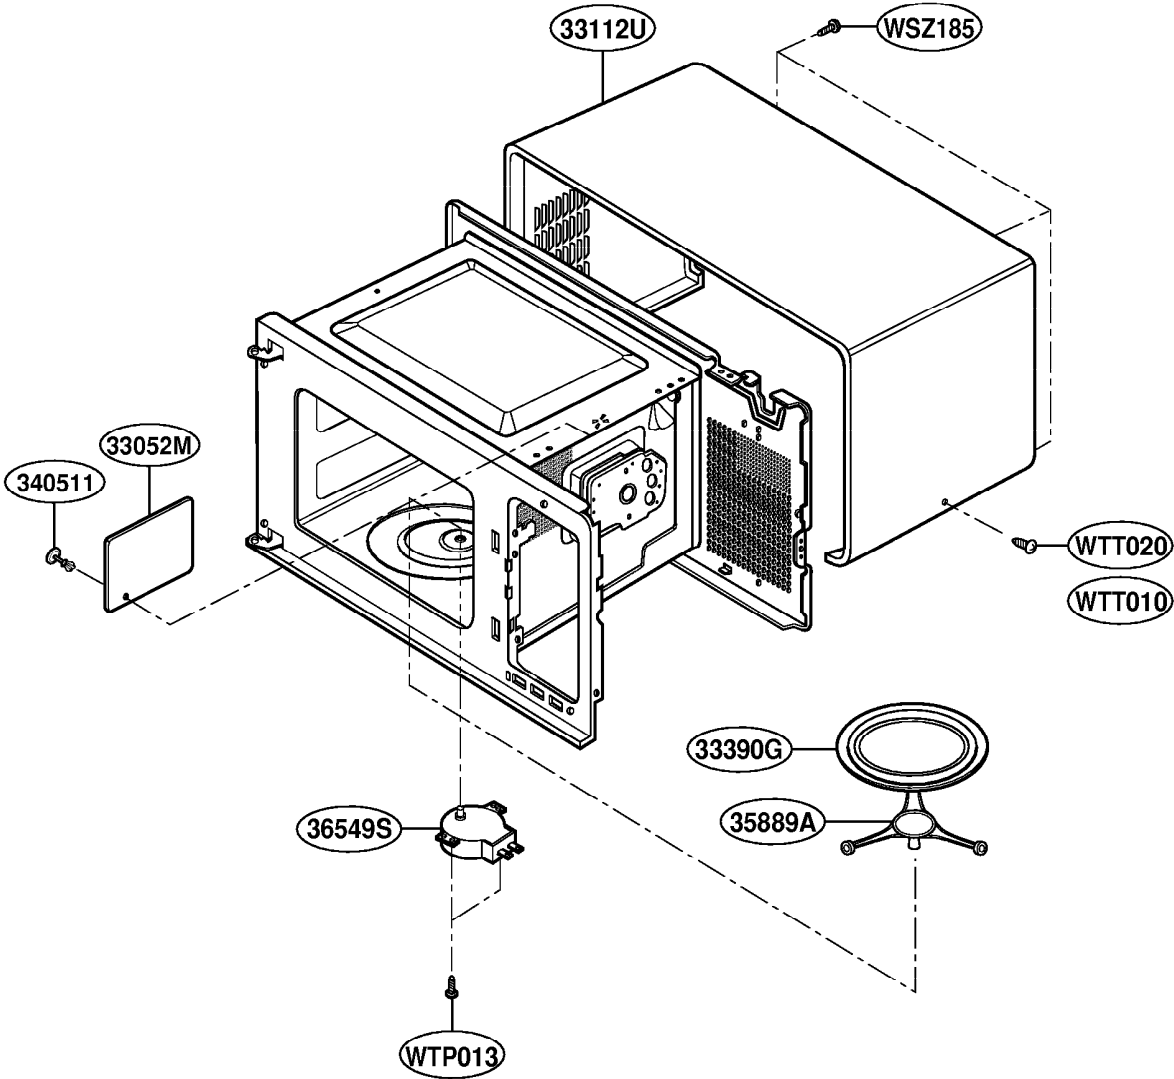

OVEN CAVITY PARTS

MODEL: MT4210SK