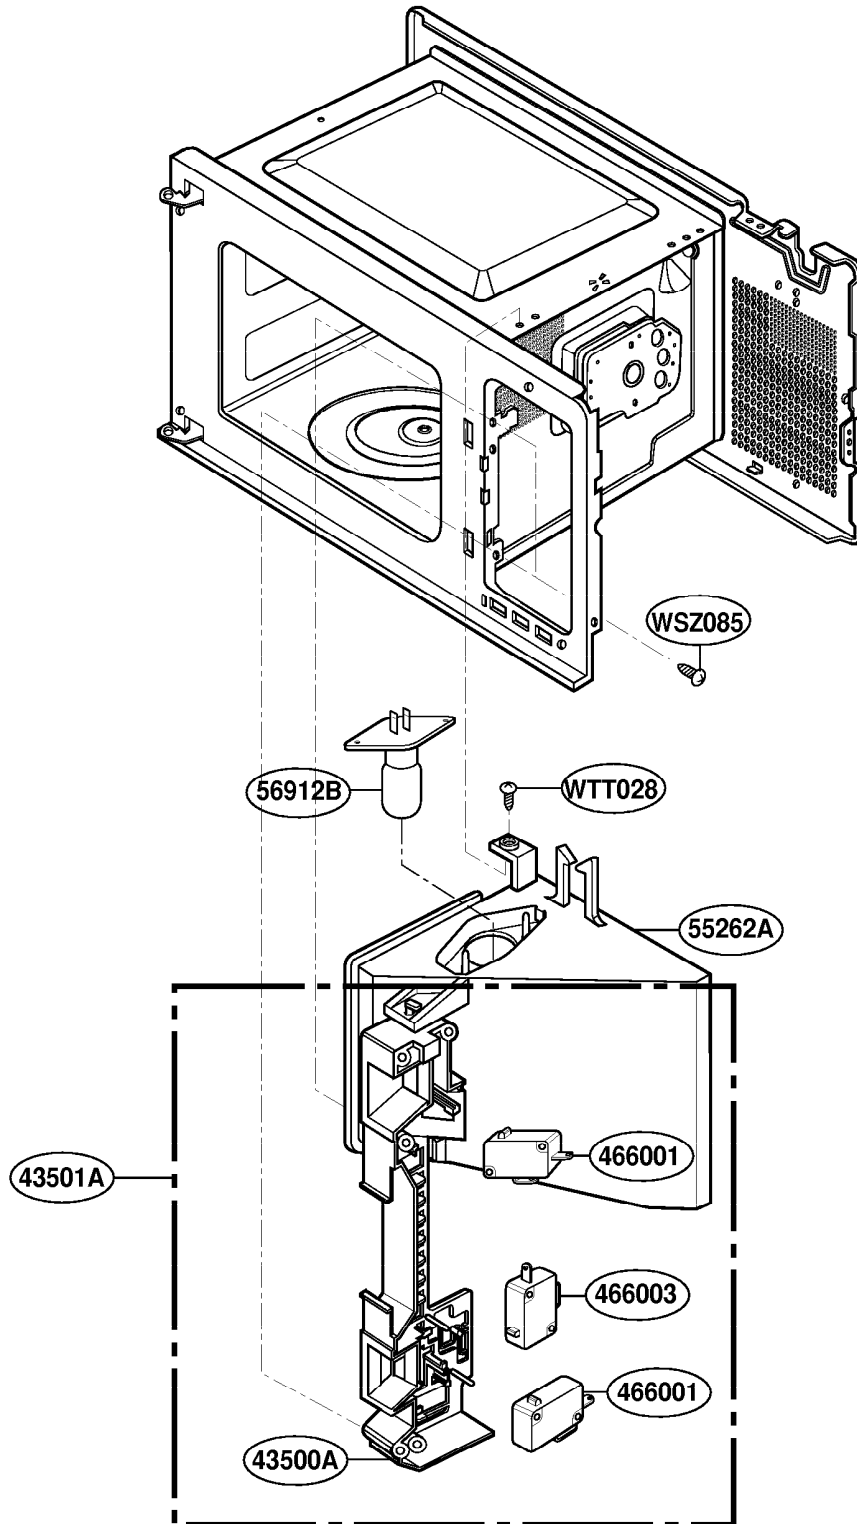

# DOOR PARTS

MODEL: MT4210SK

# CONTROLLER PARTS

MODEL: MT4210SK

# LATCH BOARD PARTS

MODEL: MT4210SK