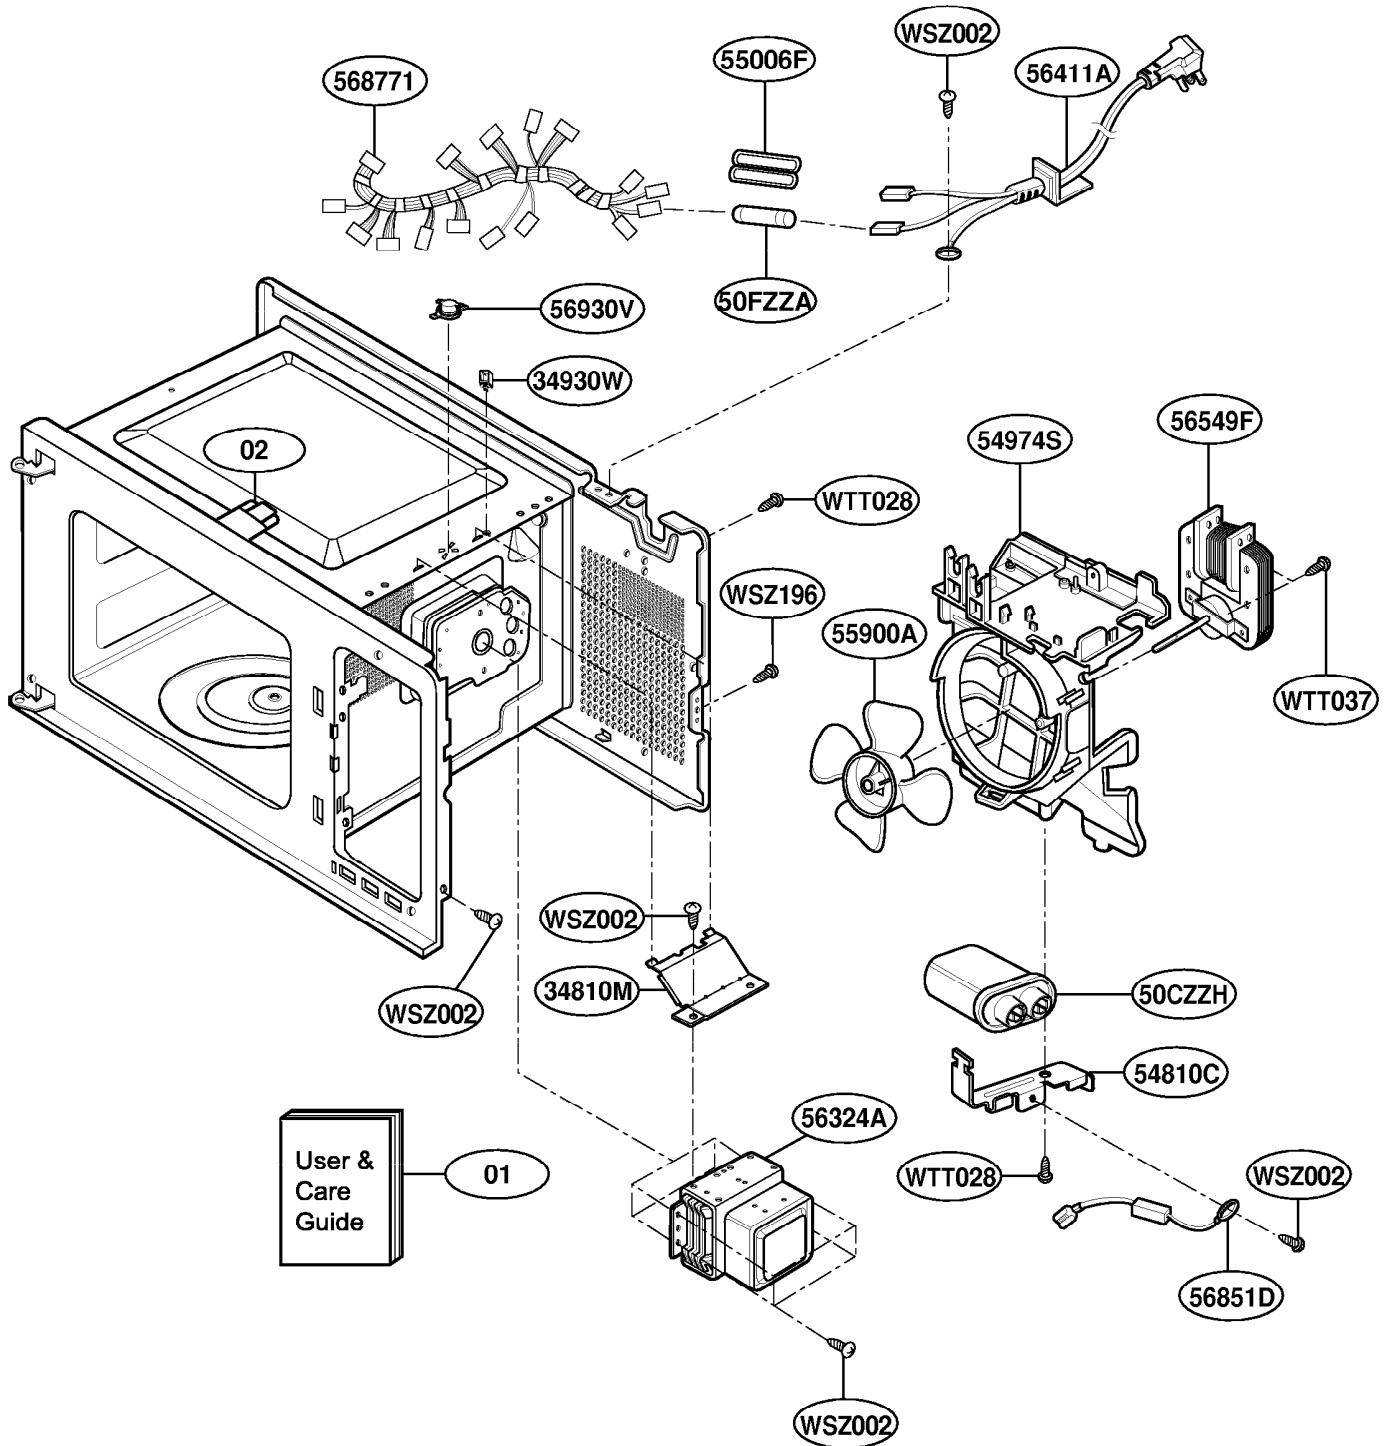

# CONTROLLER PARTS

MODEL: MT4210SK

# OVEN CAVITY PARTS

MODEL: MT4210SK

# LATCH BOARD PARTS

MODEL: MT4210SK

# BASE PLATE PARTS

MODEL: MT4210SK