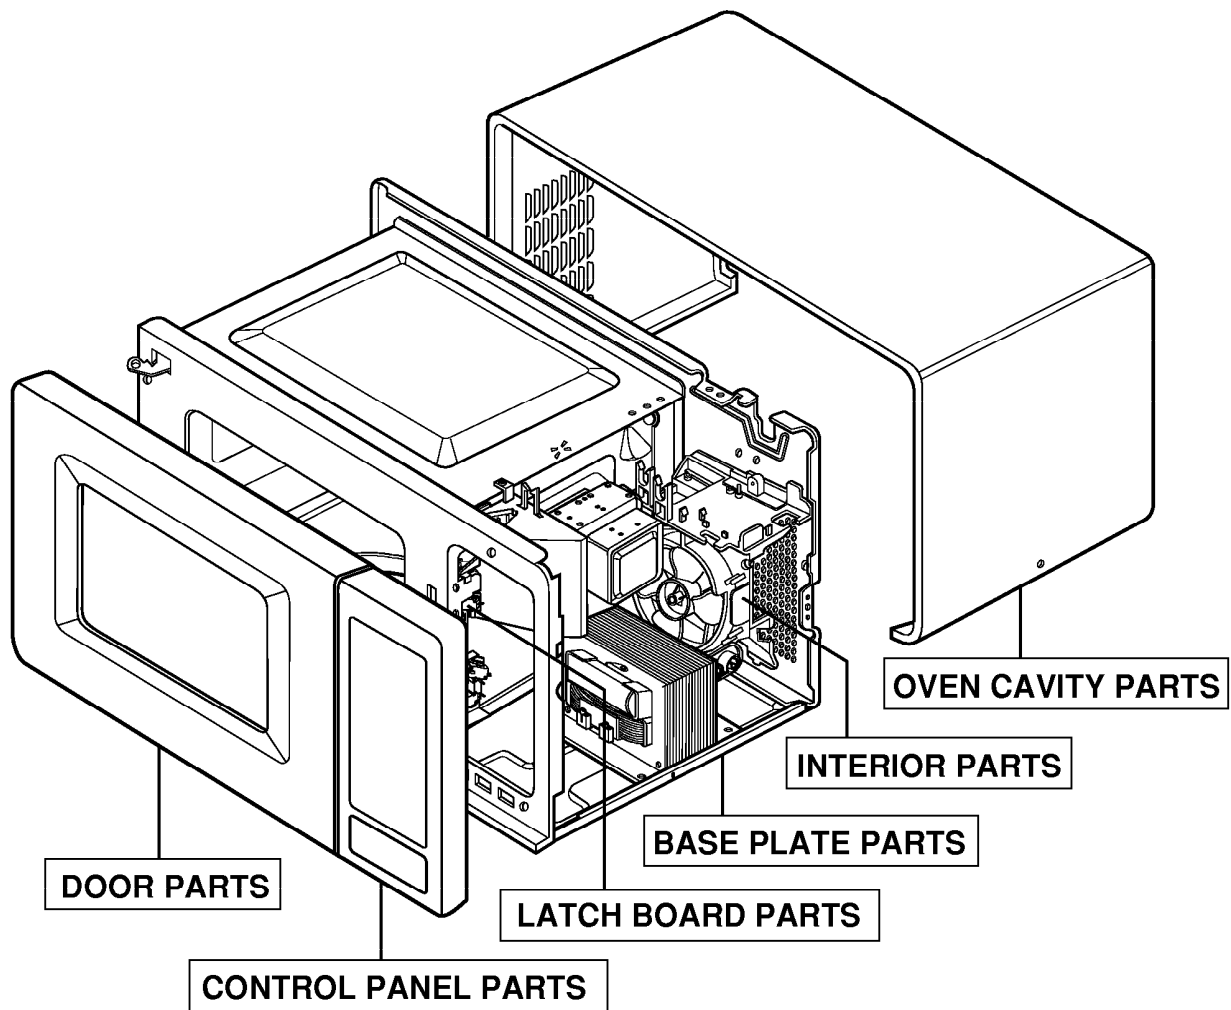

EXPLODED VIEW

INTRODUCTION

MODEL: MT4210SK