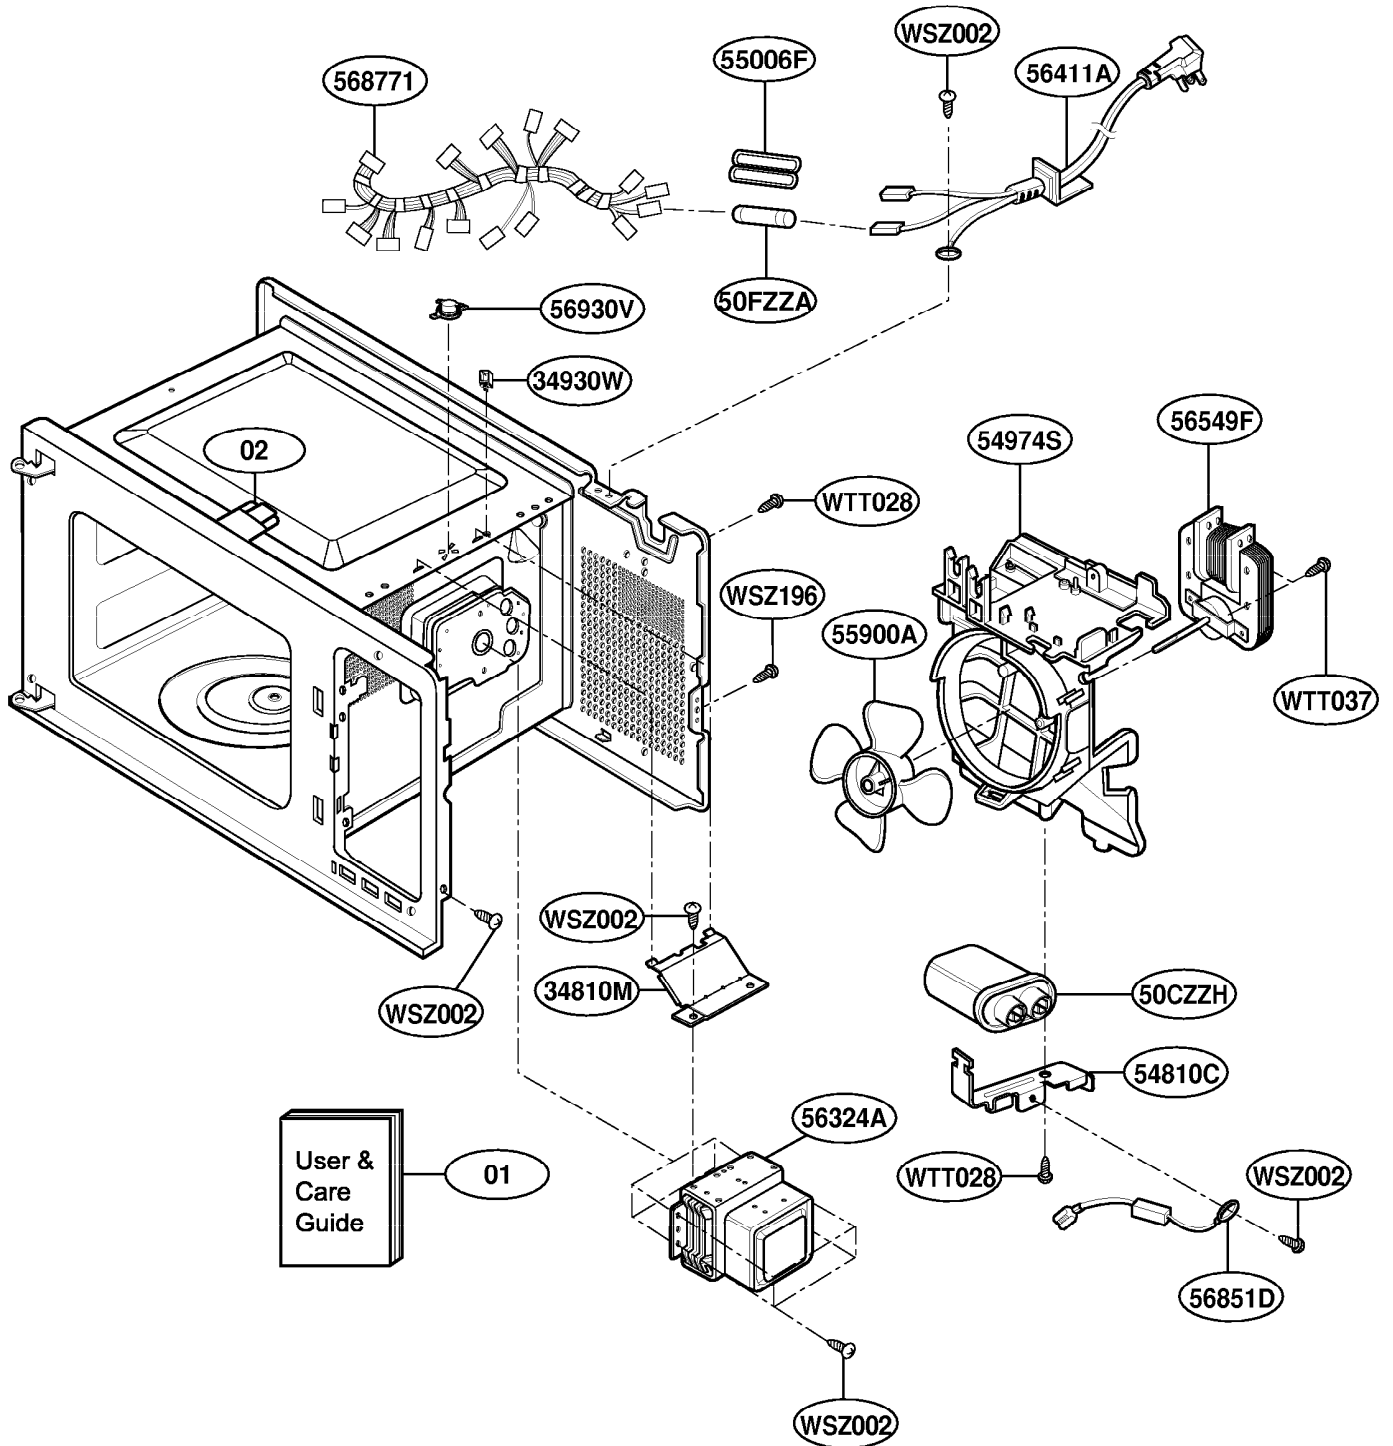

# CONTROLLER PARTS

MODEL: MT4210SK

# OVEN CAVITY PARTS

MODEL: MT4210SK

# LATCH BOARD PARTS

MODEL: MT4210SK

# BASE PLATE PARTS

MODEL: MT4210SK