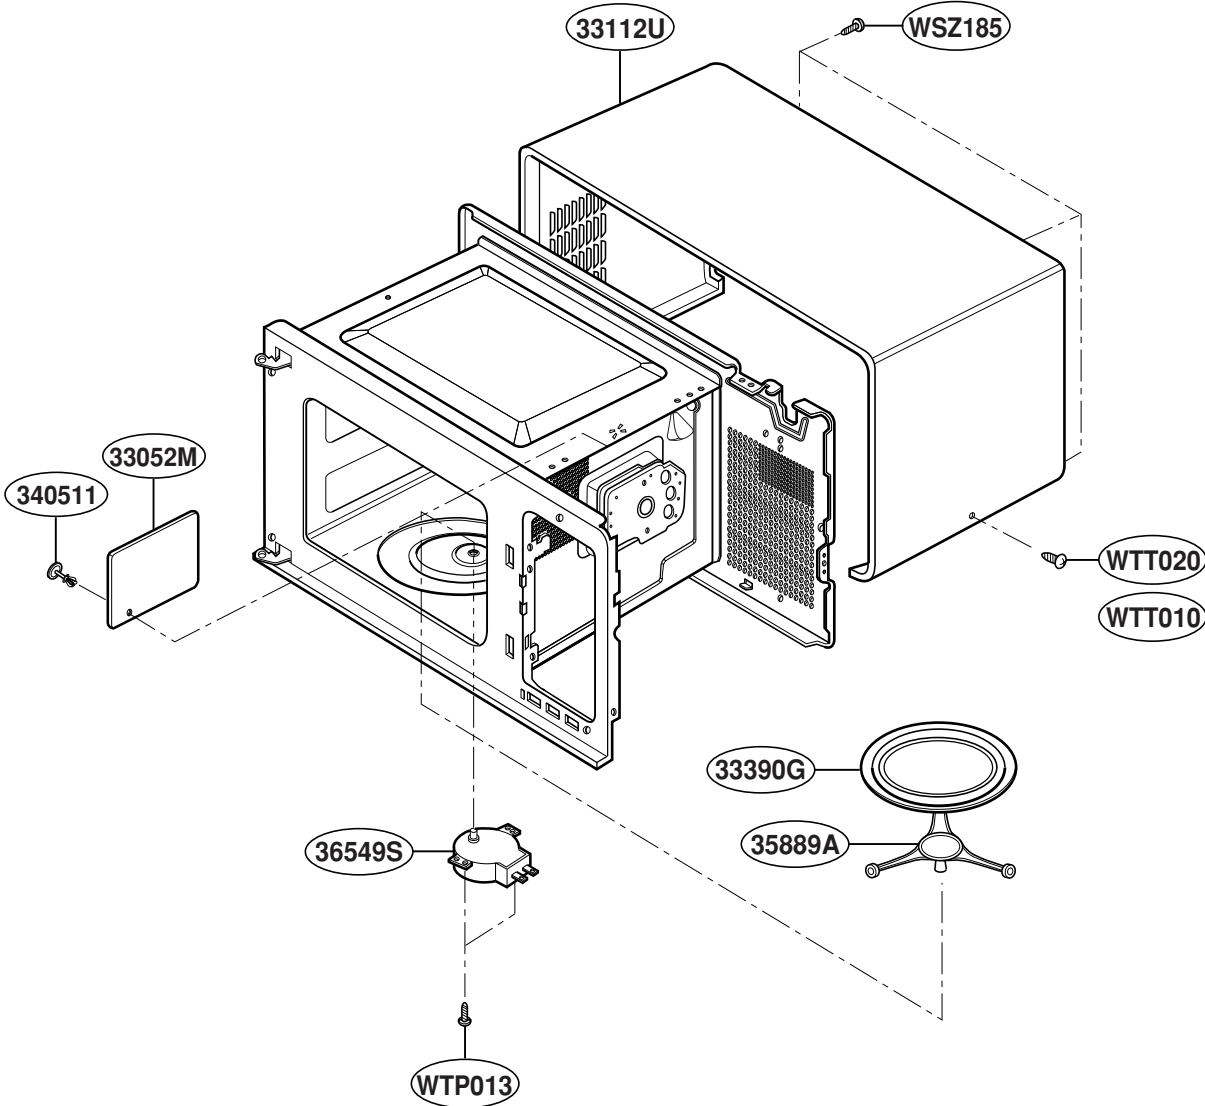

# DOOR PARTS

MODEL: MT4210SK

# CONTROLLER PARTS

MODEL: MT4210SK

# LATCH BOARD PARTS

MODEL: MT4210SK

# BASE PLATE PARTS

MODEL: MT4210SK