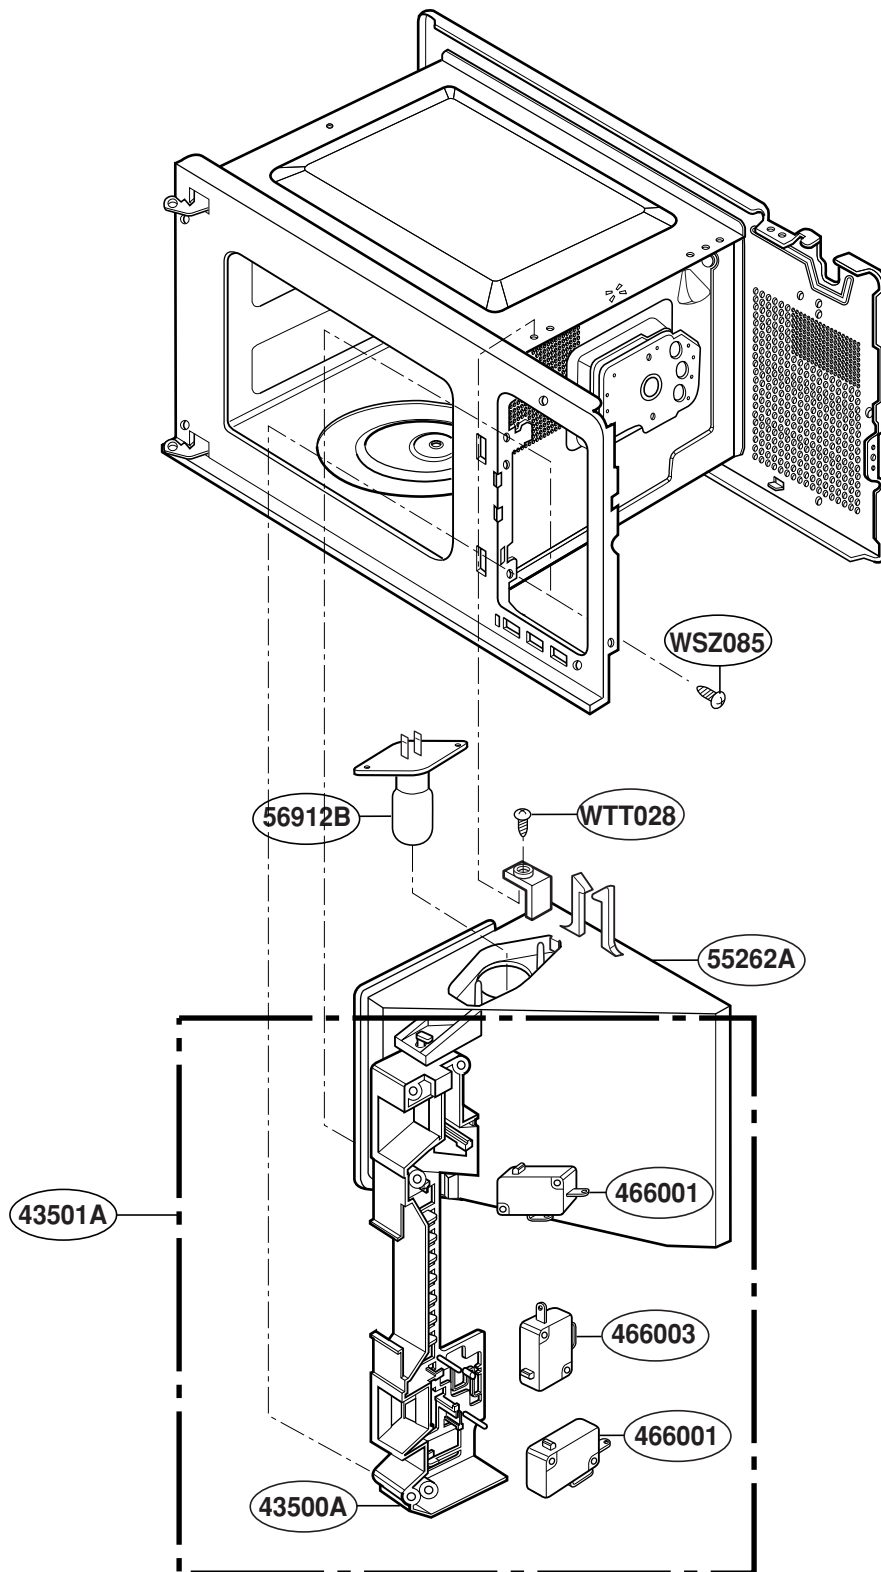

# DOOR PARTS

MODEL: MT4210SK

# CONTROLLER PARTS

MODEL: MT4210SK

# OVEN CAVITY PARTS

MODEL: MT4210SK

# LATCH BOARD PARTS

MODEL: MT4210SK