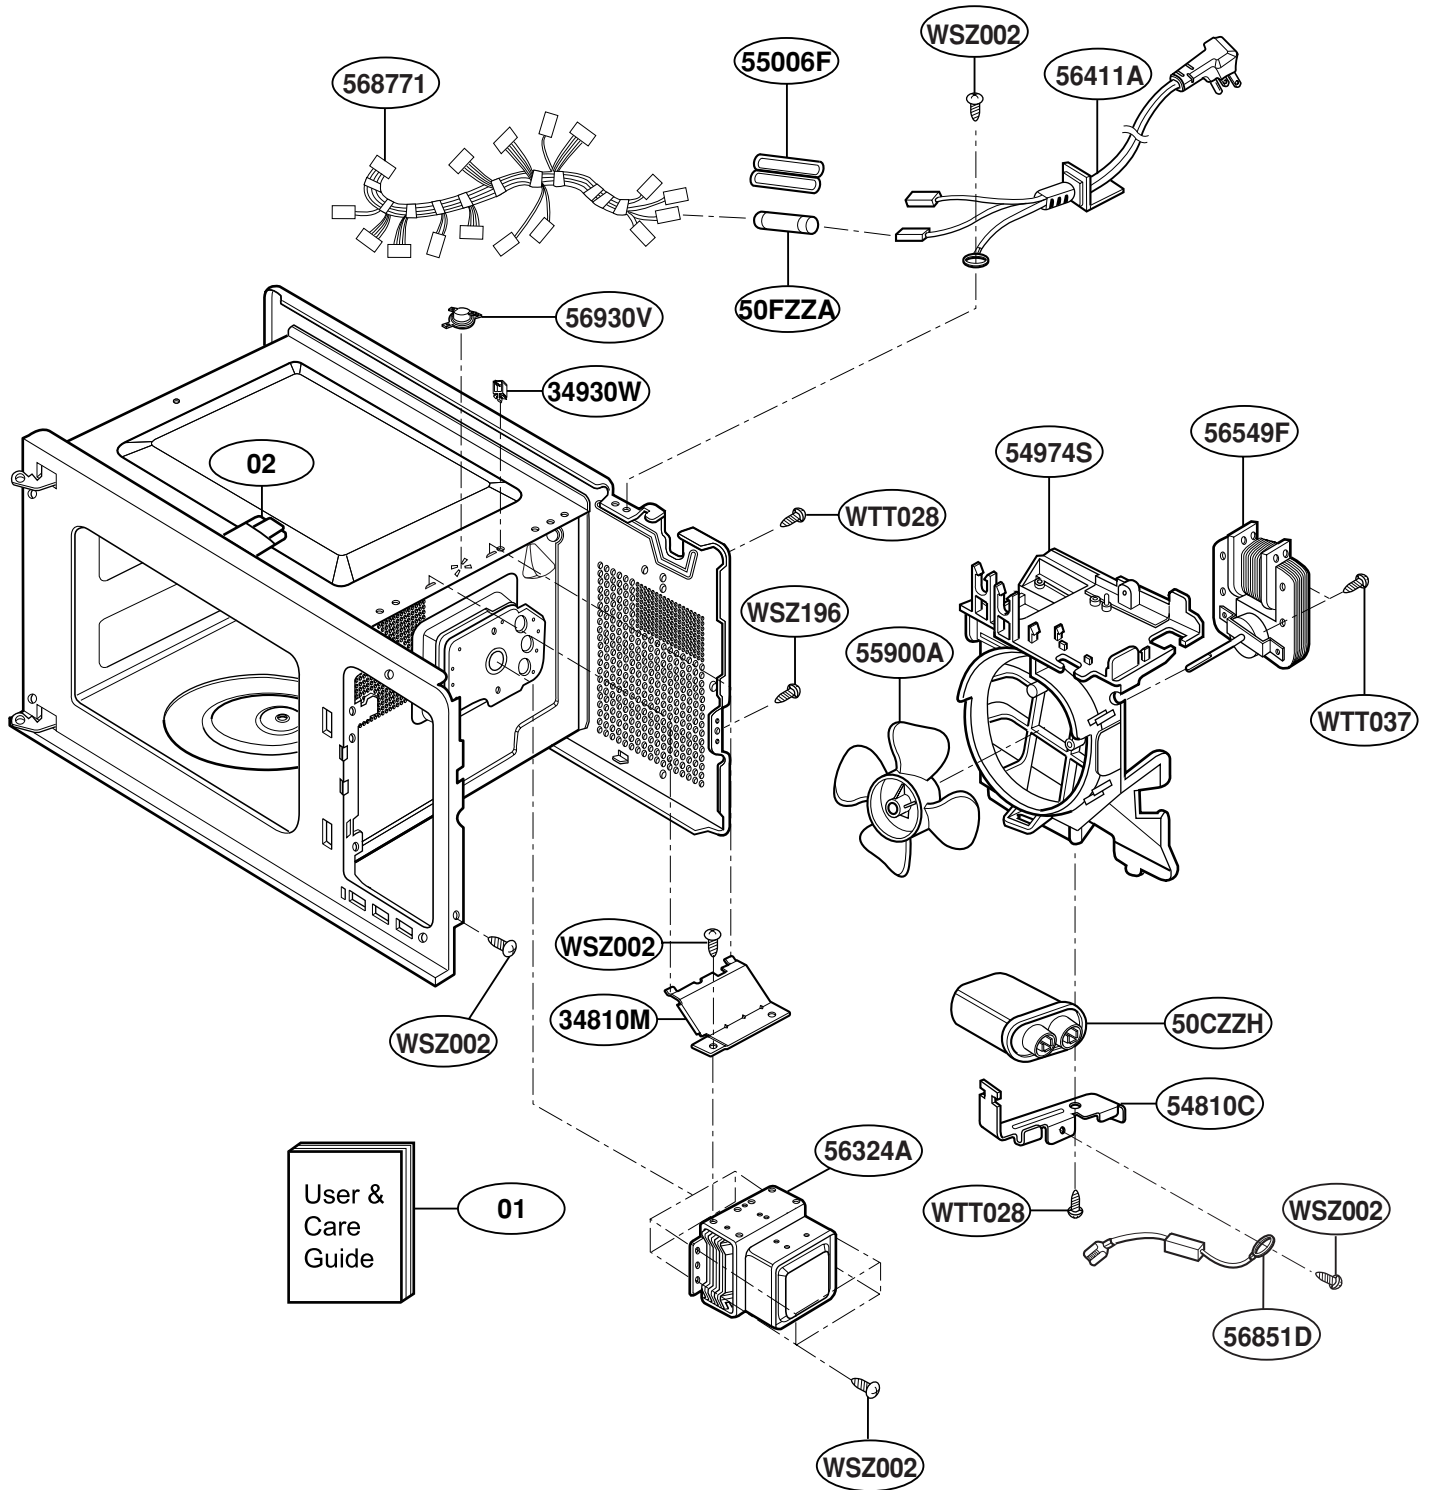

# CONTROLLER PARTS

MODEL: MT4210SK

# OVEN CAVITY PARTS

MODEL: MT4210SK

# LATCH BOARD PARTS

MODEL: MT4210SK

# BASE PLATE PARTS

MODEL: MT4210SK