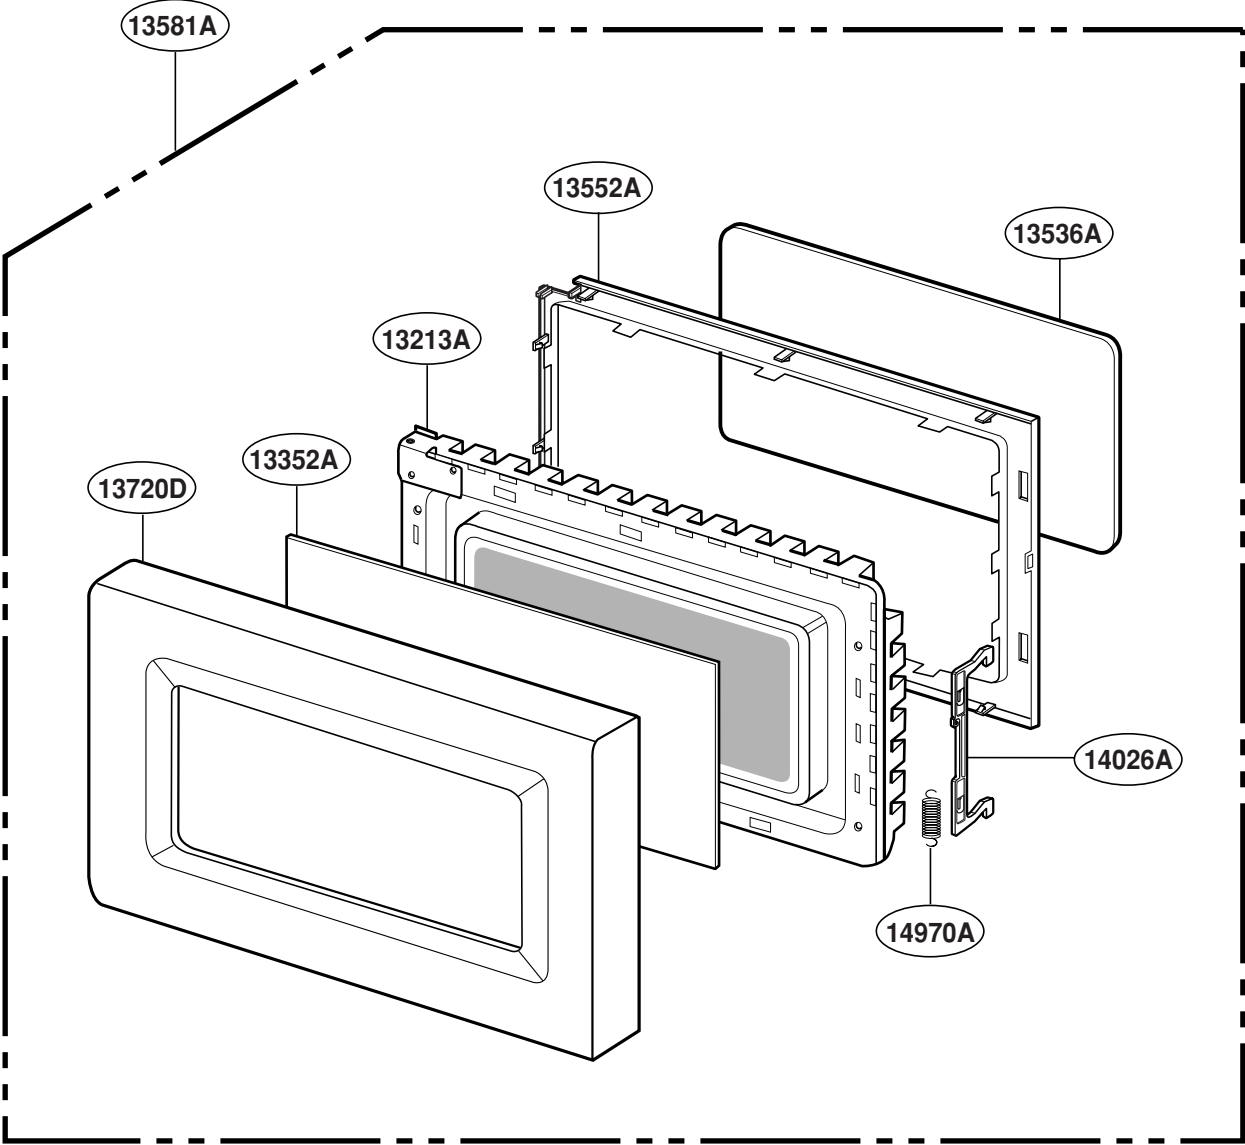

# DOOR PARTS

MODEL: MT4210SK

# CONTROLLER PARTS

MODEL: MT4210SK

# LATCH BOARD PARTS

MODEL: MT4210SK