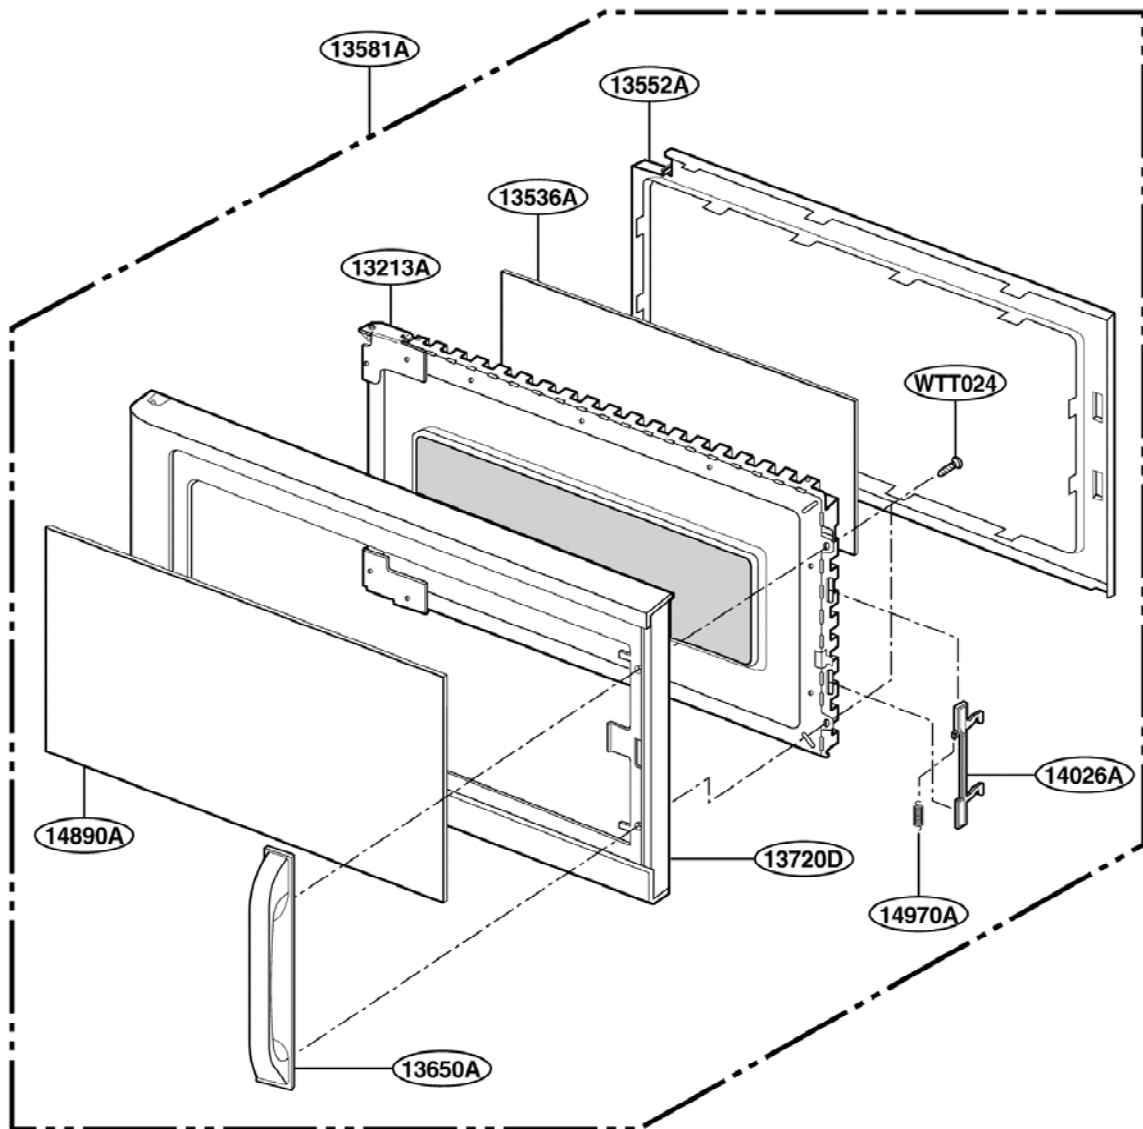

## DOOR PARTS

Model : MV-1310W  
MV-1310B

P/No.: 3828W5S0662

# CONTROLLER PARTS

# OVEN CAVITY PARTS

# LATCH BOARD PARTS