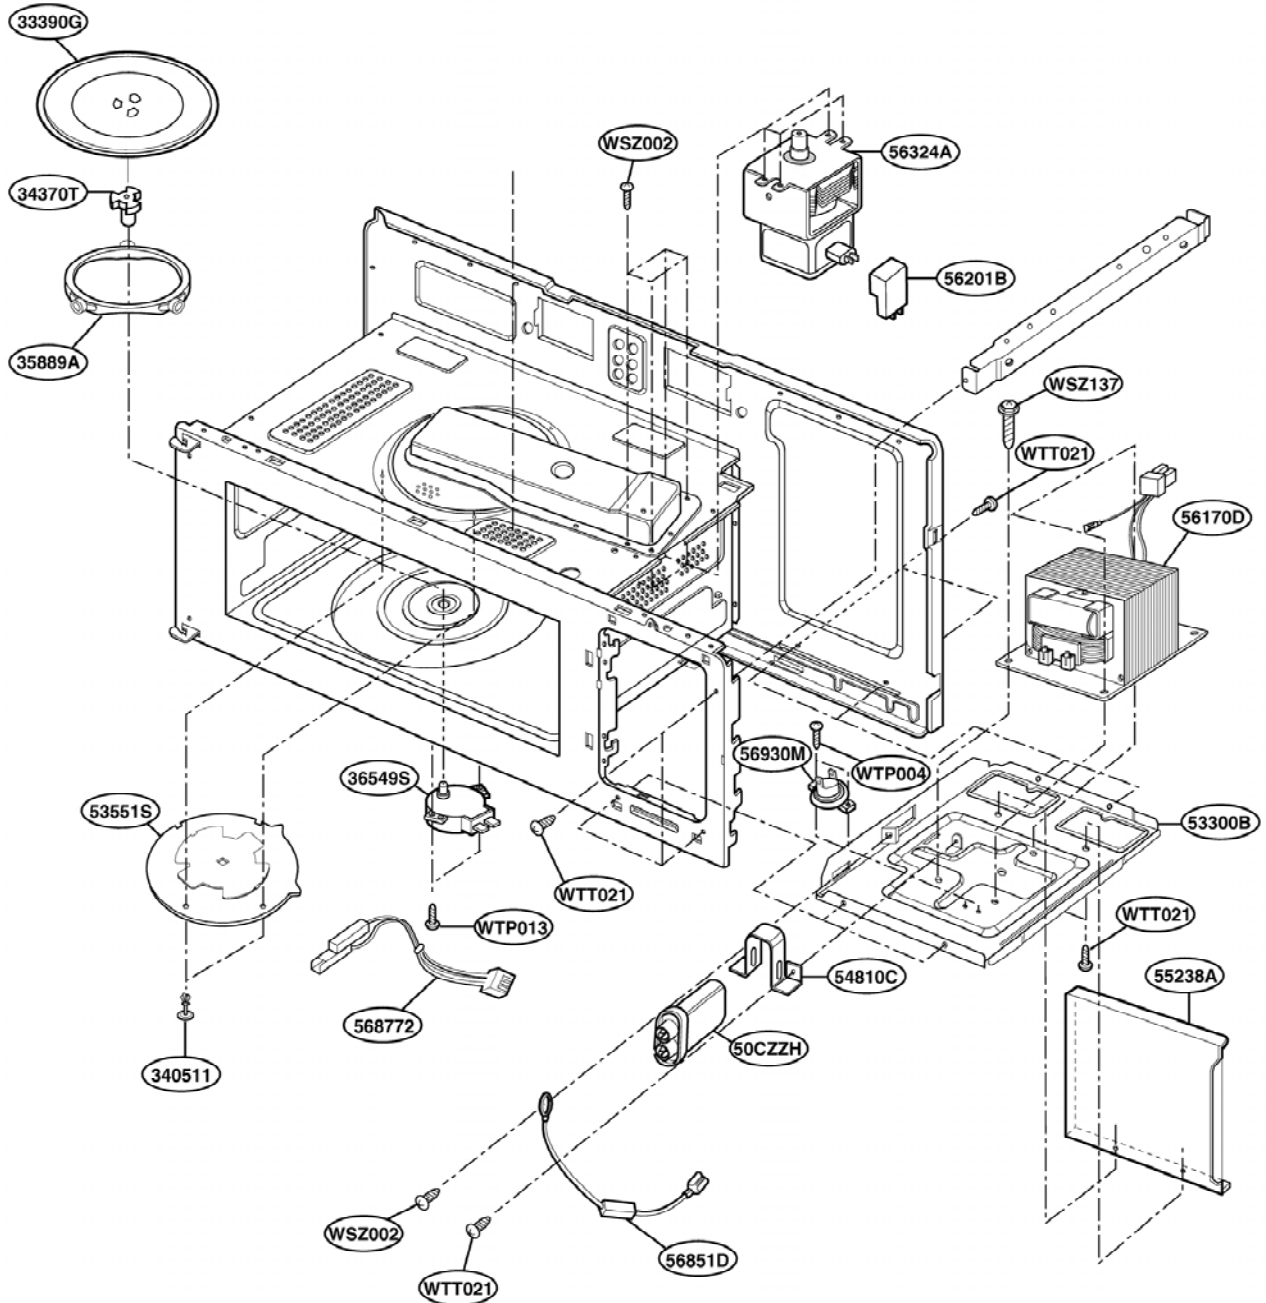

INTERIOR PARTS (I)