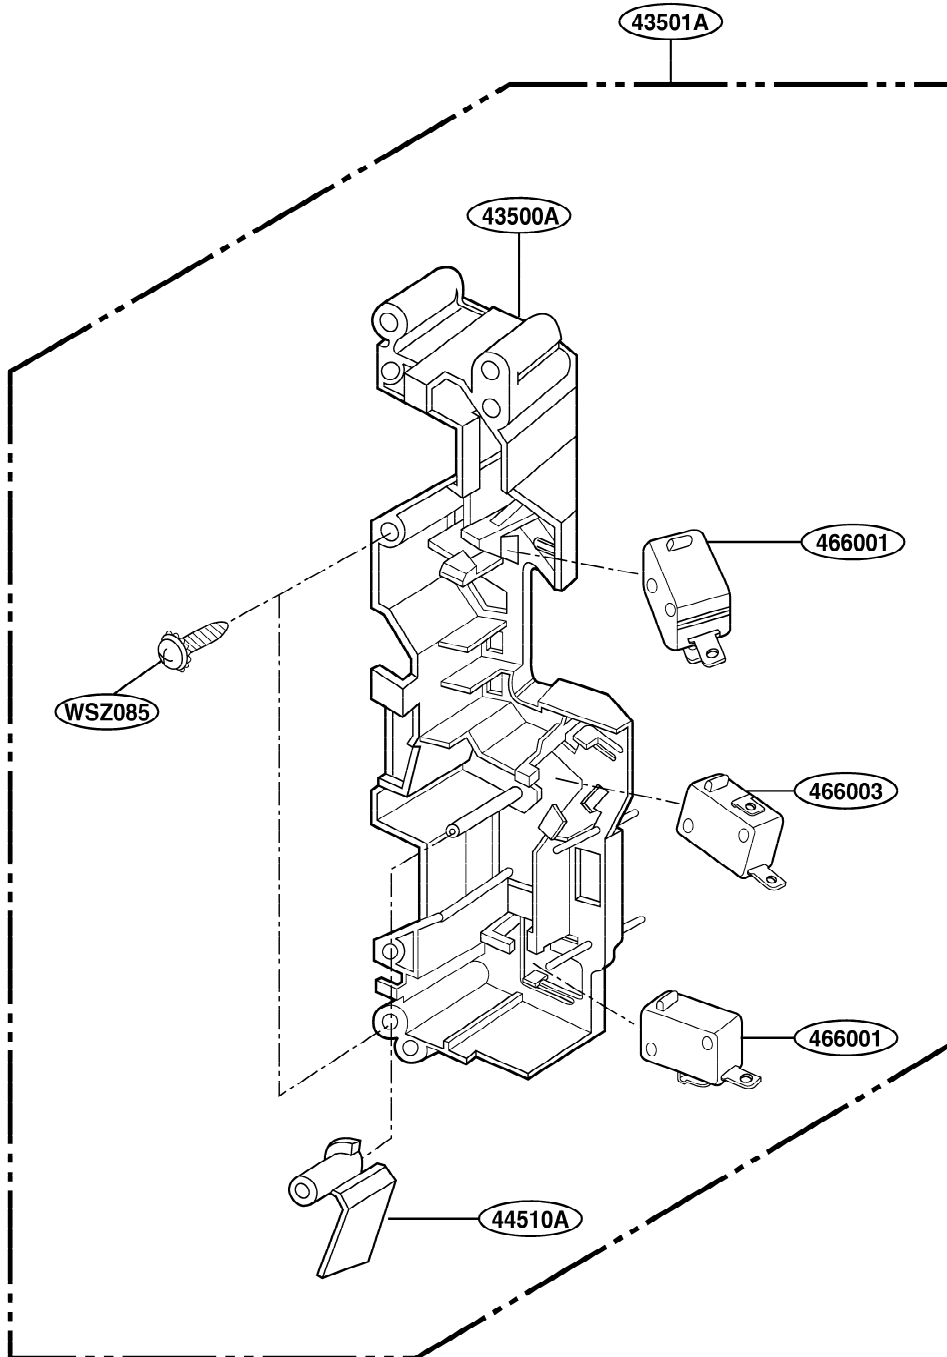

## DOOR PARTS

Model : MV-1310W  
MV-1310B

P/No.: 3828W5S0662

# CONTROLLER PARTS

# OVEN CAVITY PARTS

# LATCH BOARD PARTS