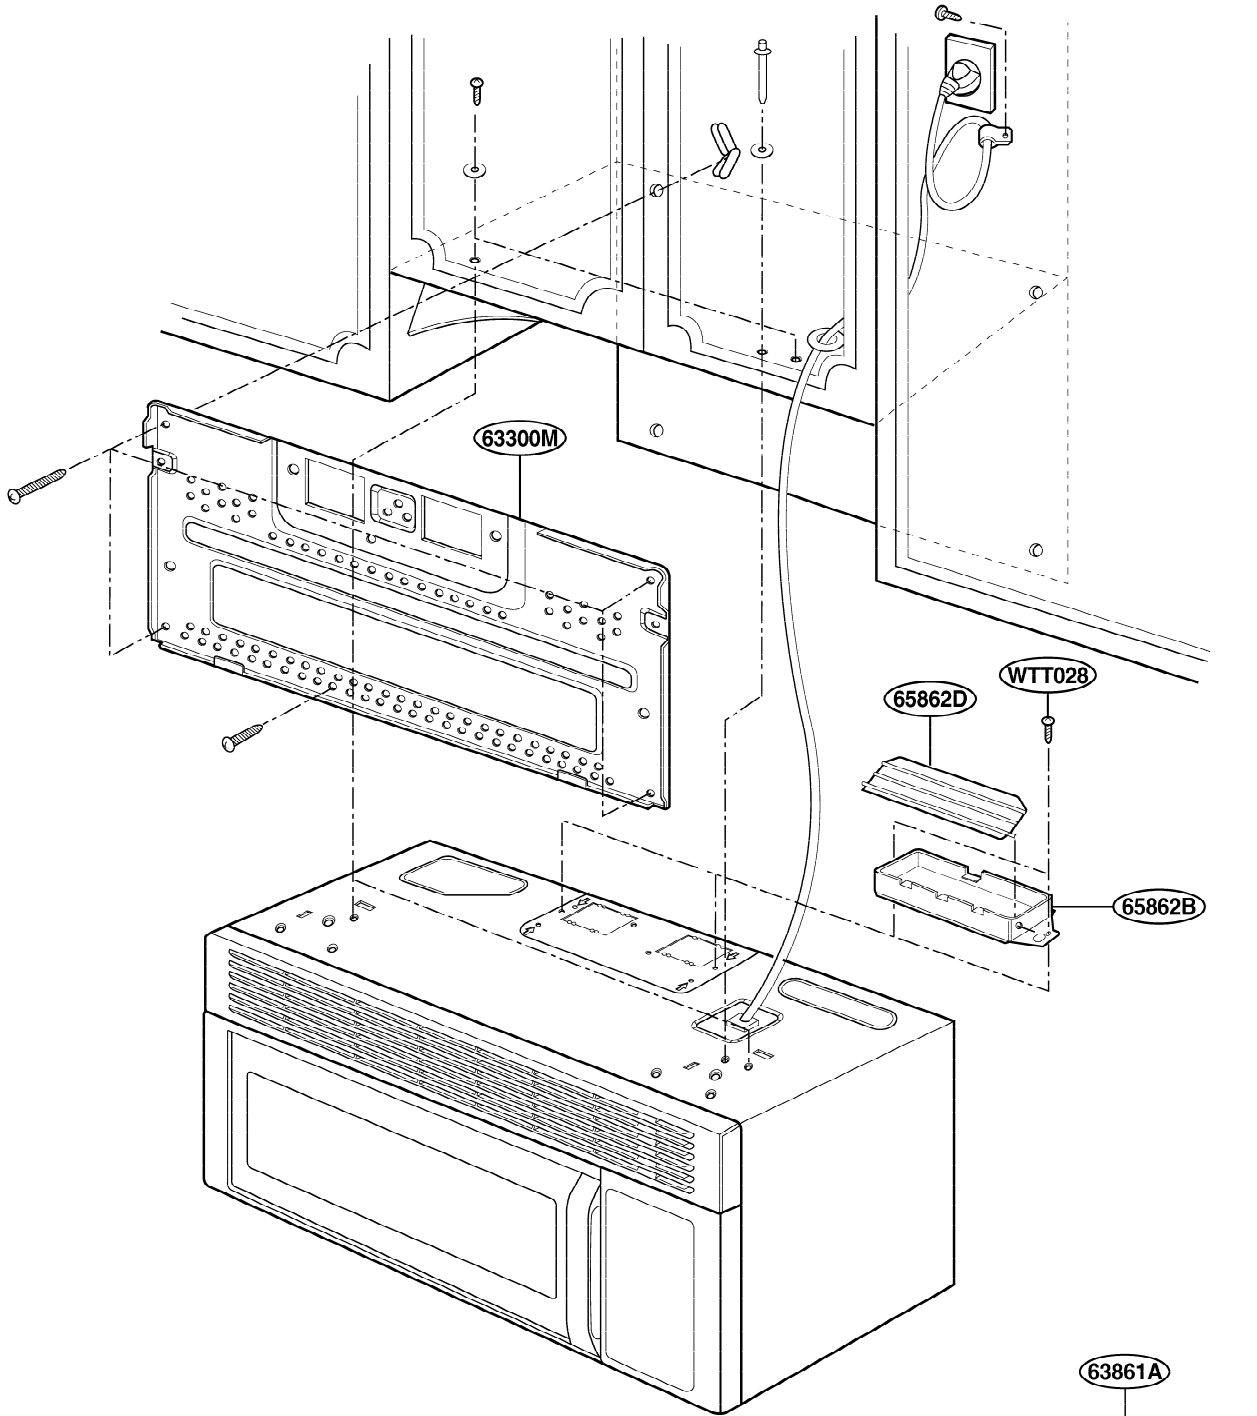

INSTALLATION PARTS

OWNERS MANUAL *01

SERVICE MANUAL *02

INSTALLATION MANUAL *04