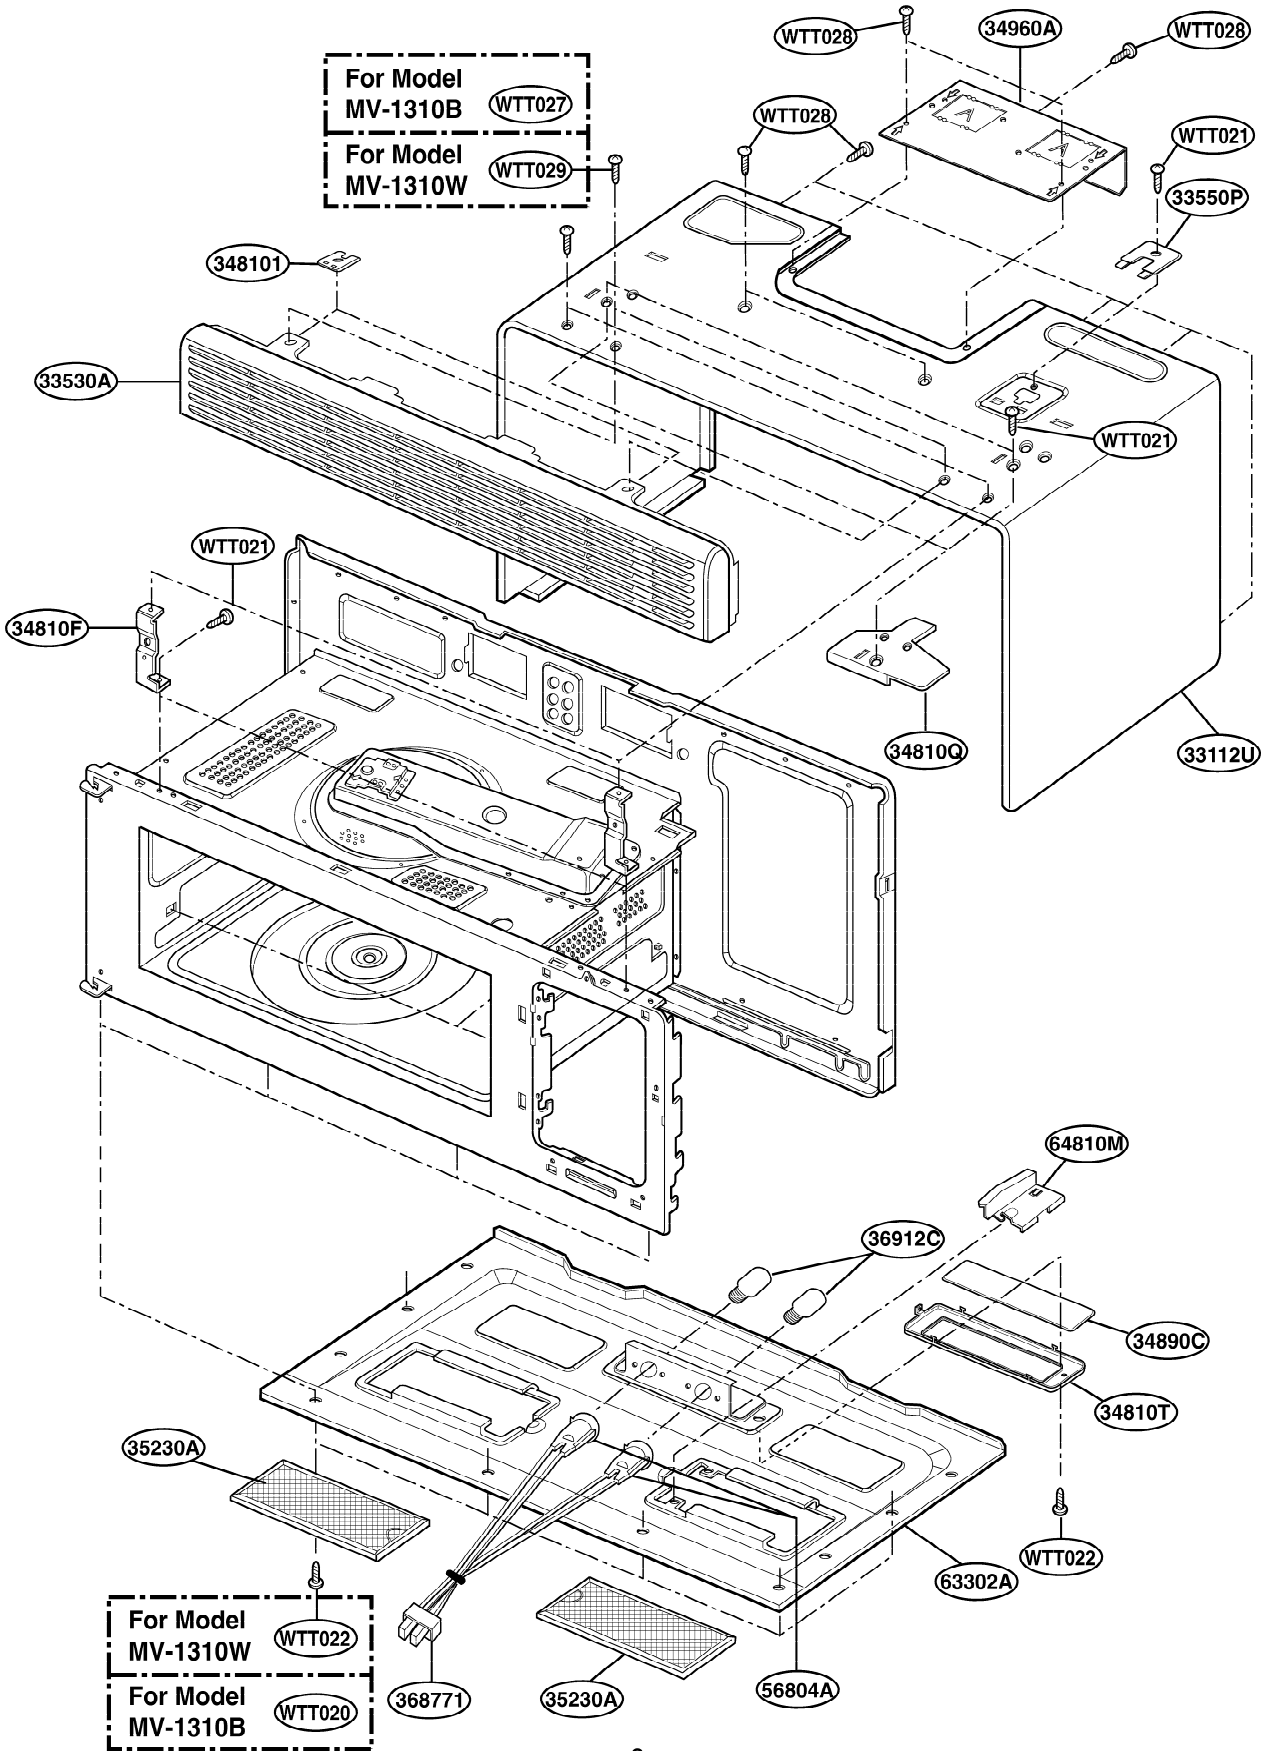

## DOOR PARTS

Model : MV-1310W  
MV-1310B

P/No.: 3828W5S0662

# CONTROLLER PARTS

# OVEN CAVITY PARTS

# LATCH BOARD PARTS