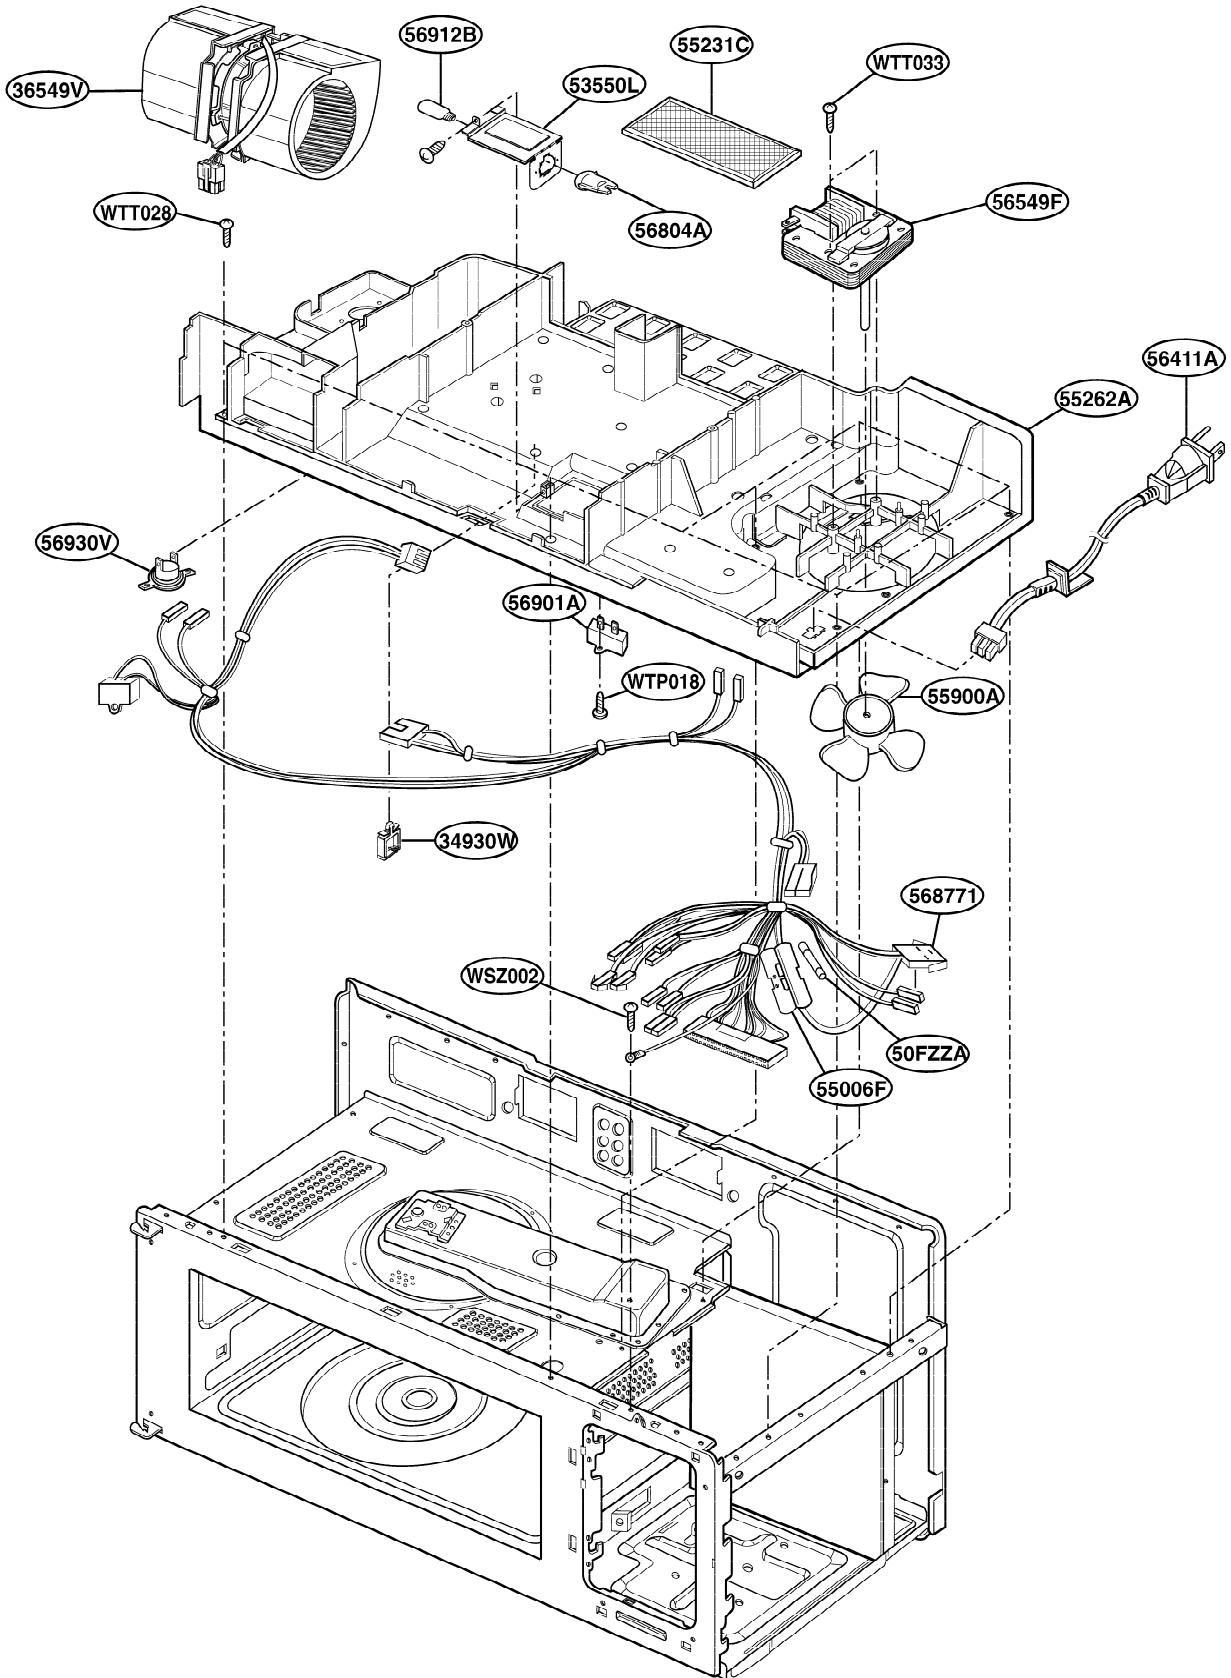

INTERIOR PARTS (II)