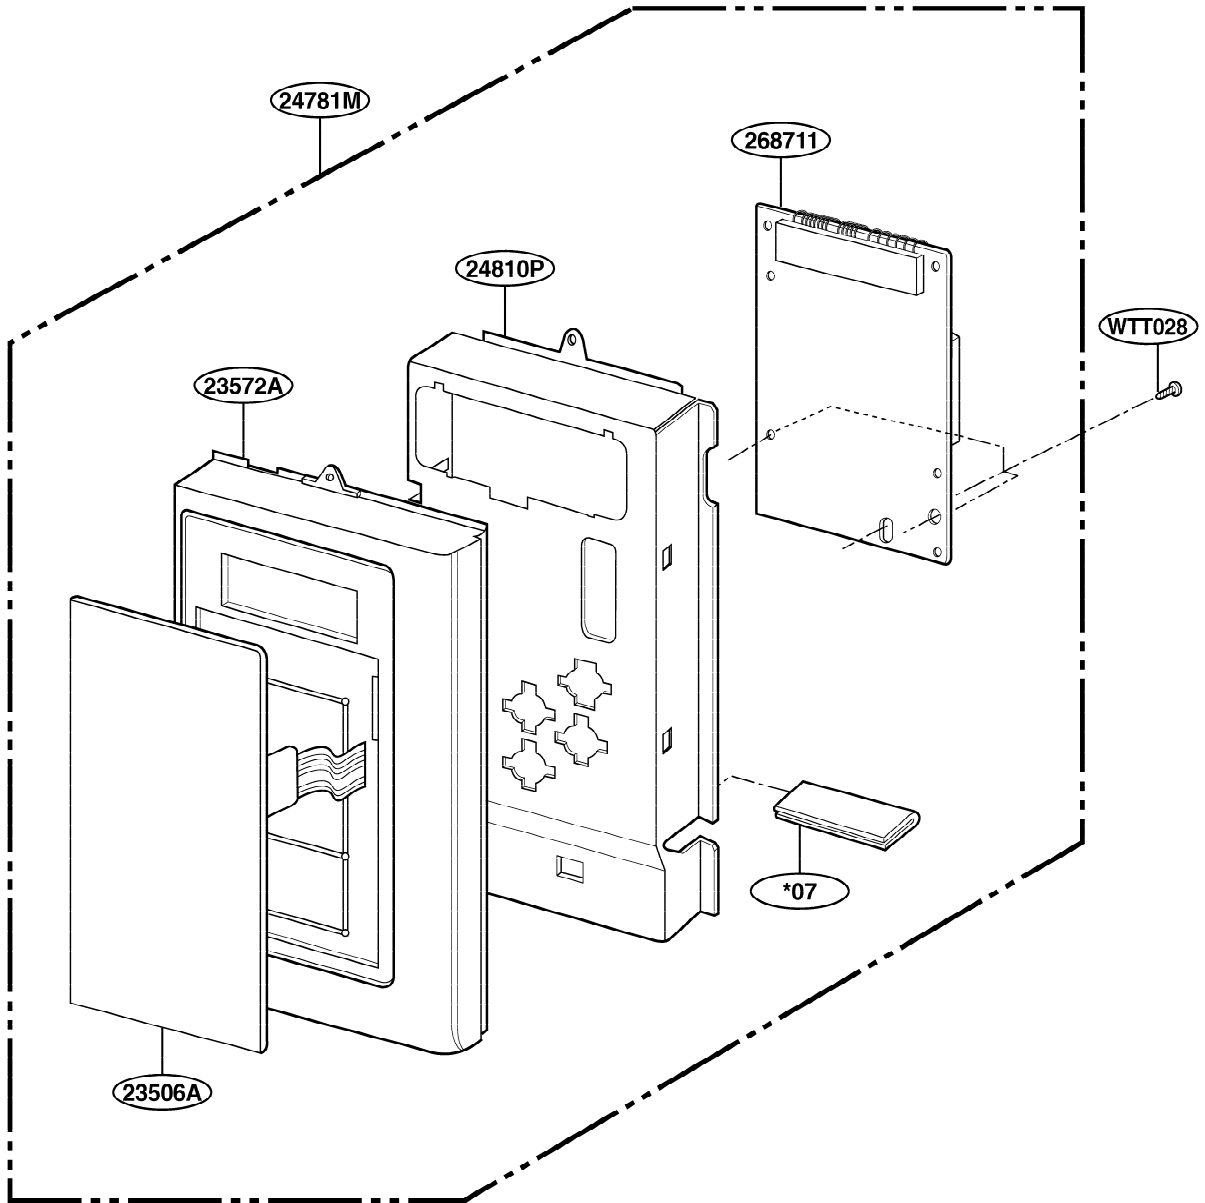

## DOOR PARTS

Model : MV-1310W  
MV-1310B

P/No.: 3828W5S0662

# OVEN CAVITY PARTS

# LATCH BOARD PARTS