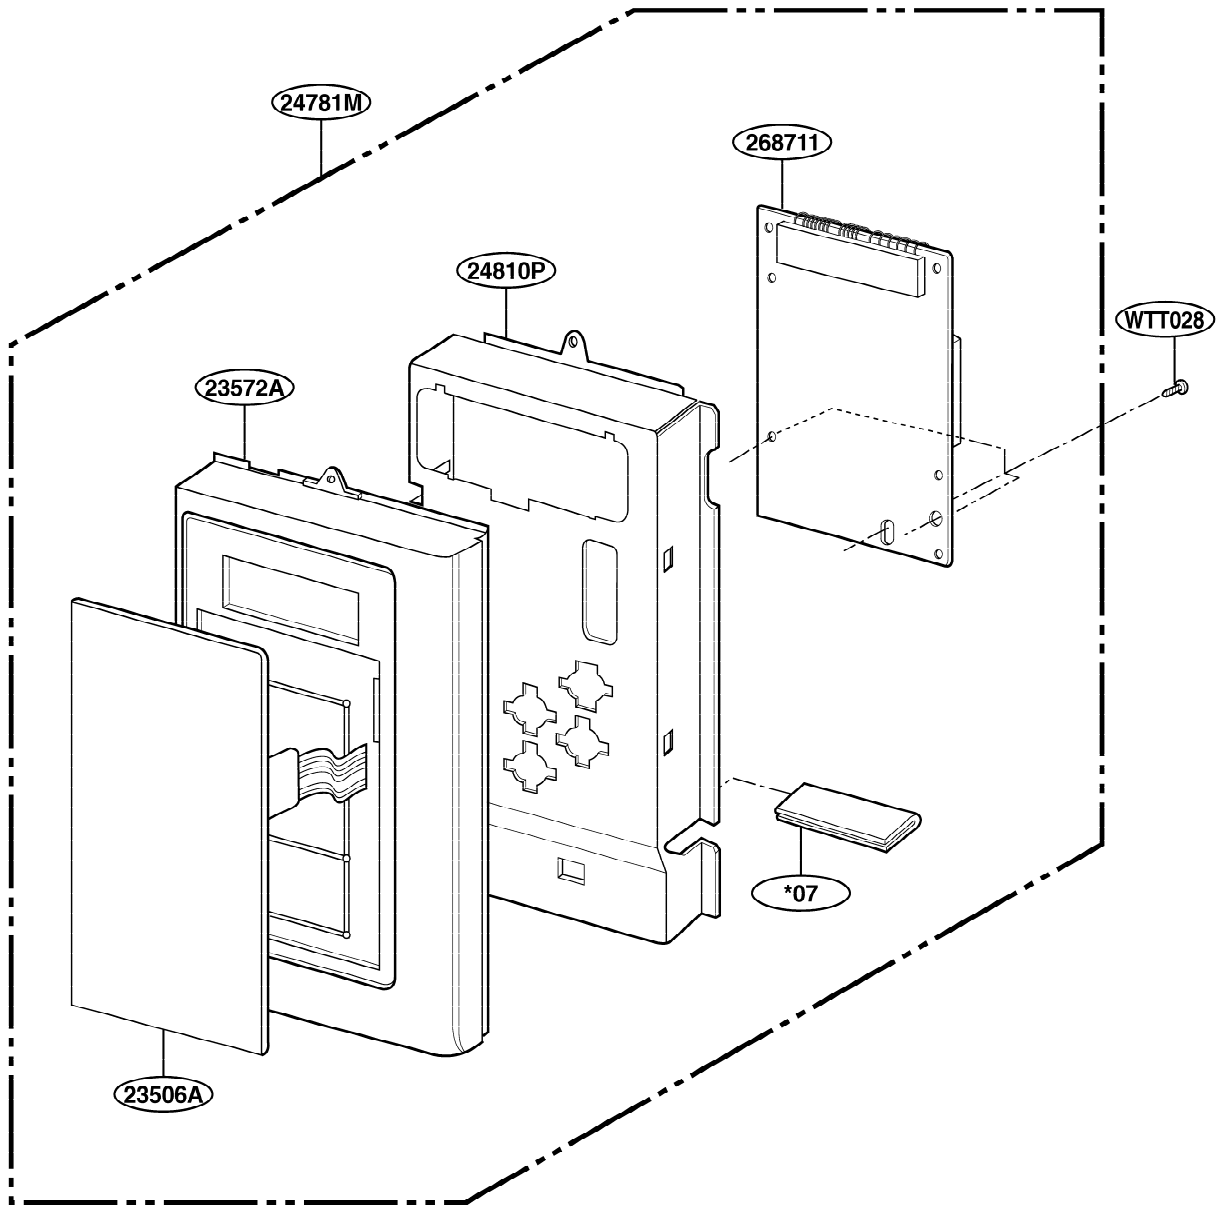

EXPLODED VIEW DOOR PARTS

Model : MV-1310M
MV-1311M

P/No.: 3828W5S0775

CONTROLLER PARTS

OVEN CAVITY PARTS

LATCH BOARD PARTS

INTERIOR PARTS (I)

INTERIOR PARTS (II)

INSTALLATION PARTS

OWNERS
MANUAL

*01

SERVICE
MANUAL

*02

INSTALLATION
MANUAL

*04

TEMPLATE