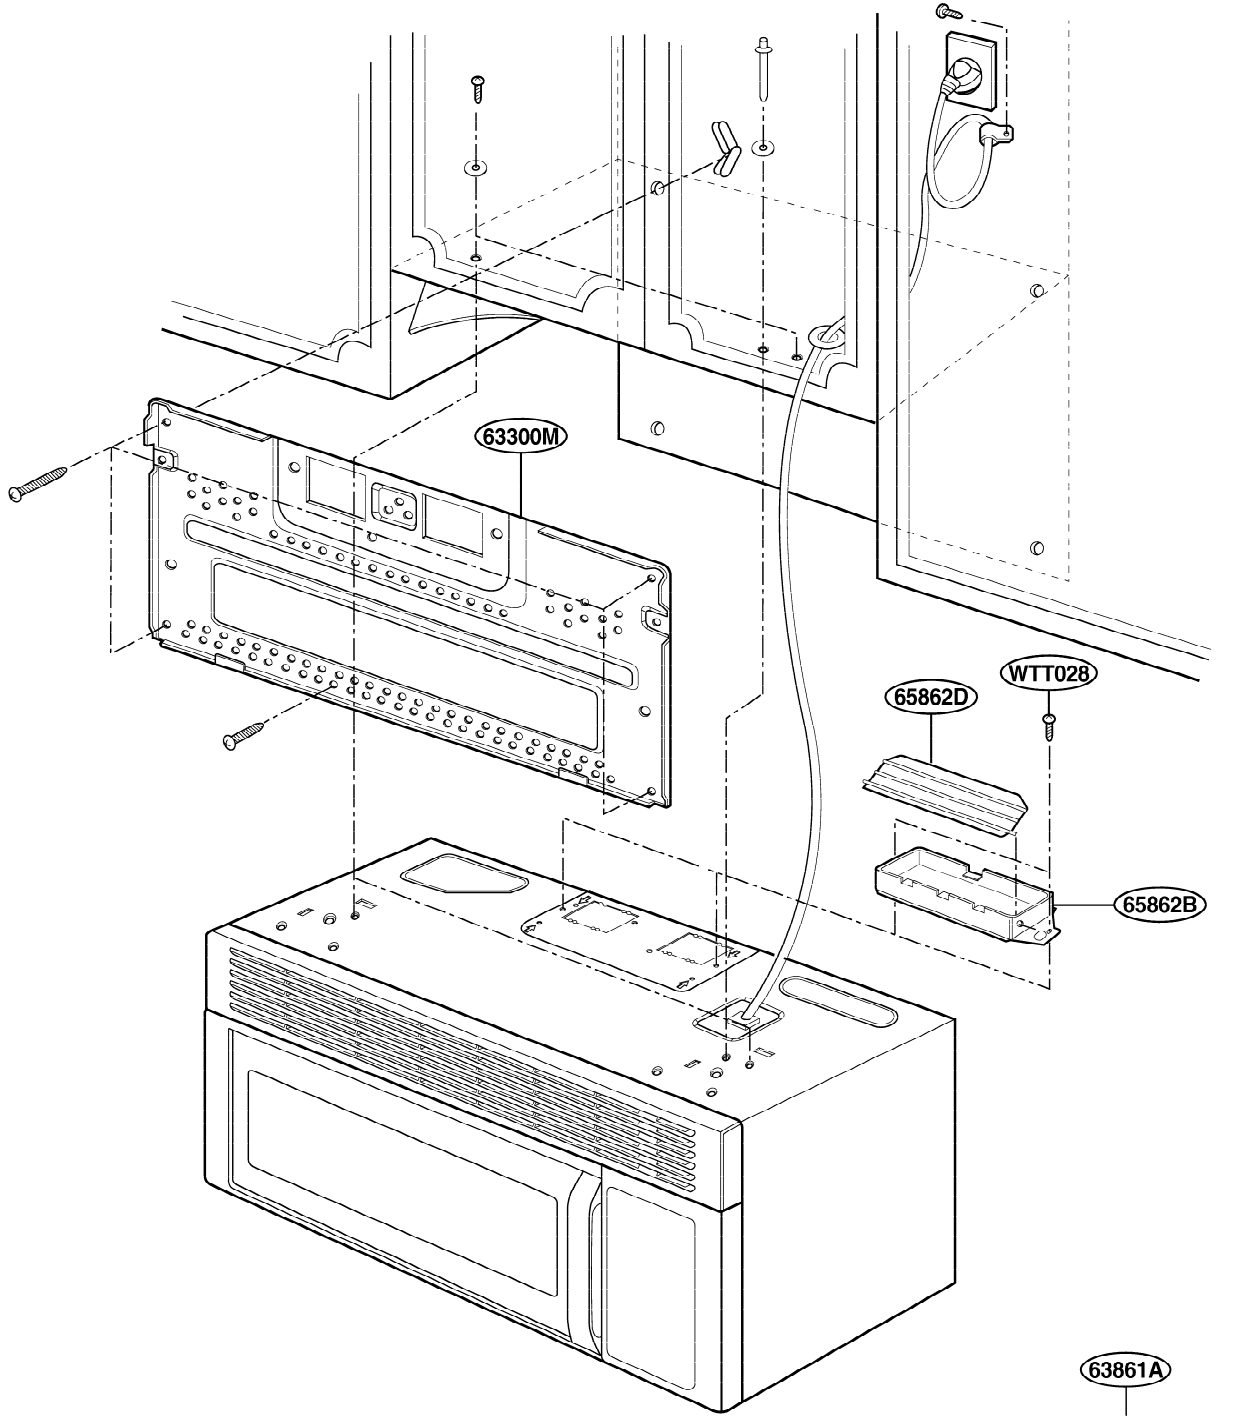

INSTALLATION PARTS

OWNERS
MANUAL

*01

SERVICE
MANUAL

*02

INSTALLATION
MANUAL

*04

TEMPLATE

*06