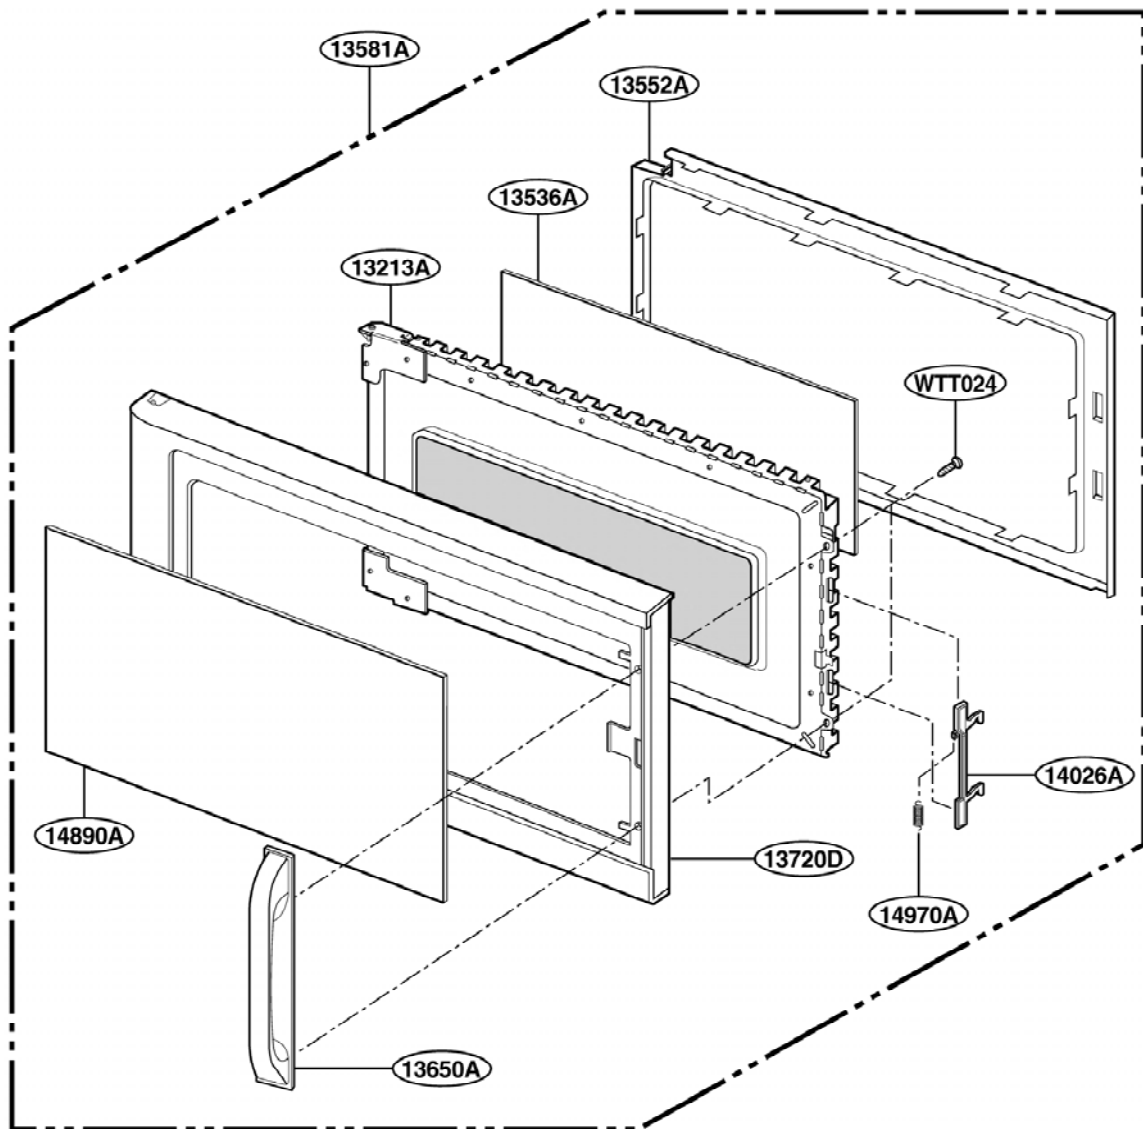

EXPLODED VIEW DOOR PARTS

Model : MV-1310M
MV-1311M

P/No.: 3828W5S0775

CONTROLLER PARTS

OVEN CAVITY PARTS

LATCH BOARD PARTS

INTERIOR PARTS (I)

INTERIOR PARTS (II)

INSTALLATION PARTS

OWNERS
MANUAL

*01

SERVICE
MANUAL

*02

INSTALLATION
MANUAL

*04

TEMPLATE