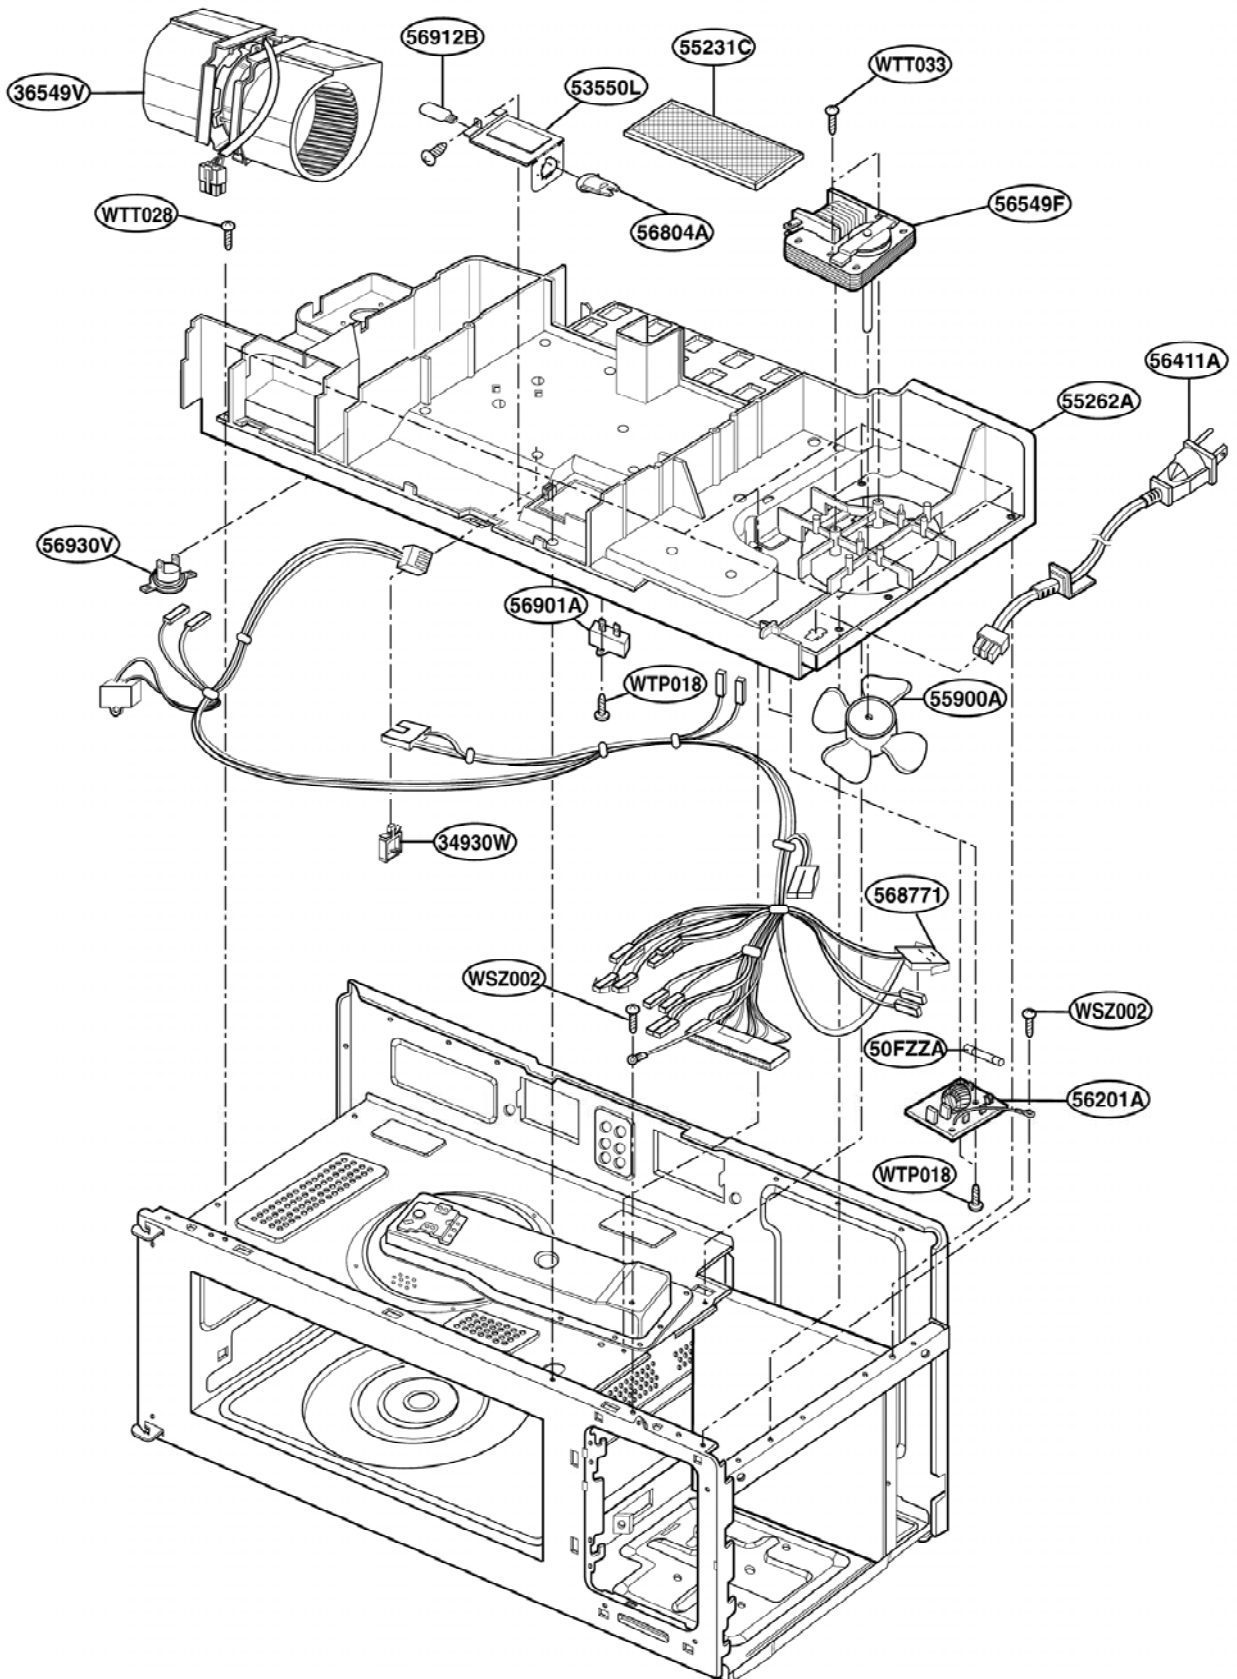

EXPLODED VIEW DOOR PARTS

Model : MV-1310M
MV-1311M

P/No.: 3828W5S0775

CONTROLLER PARTS

OVEN CAVITY PARTS

LATCH BOARD PARTS

INTERIOR PARTS (I)

INTERIOR PARTS (II)

INSTALLATION PARTS

OWNERS
MANUAL

*01

SERVICE
MANUAL

*02

INSTALLATION
MANUAL

*04

TEMPLATE