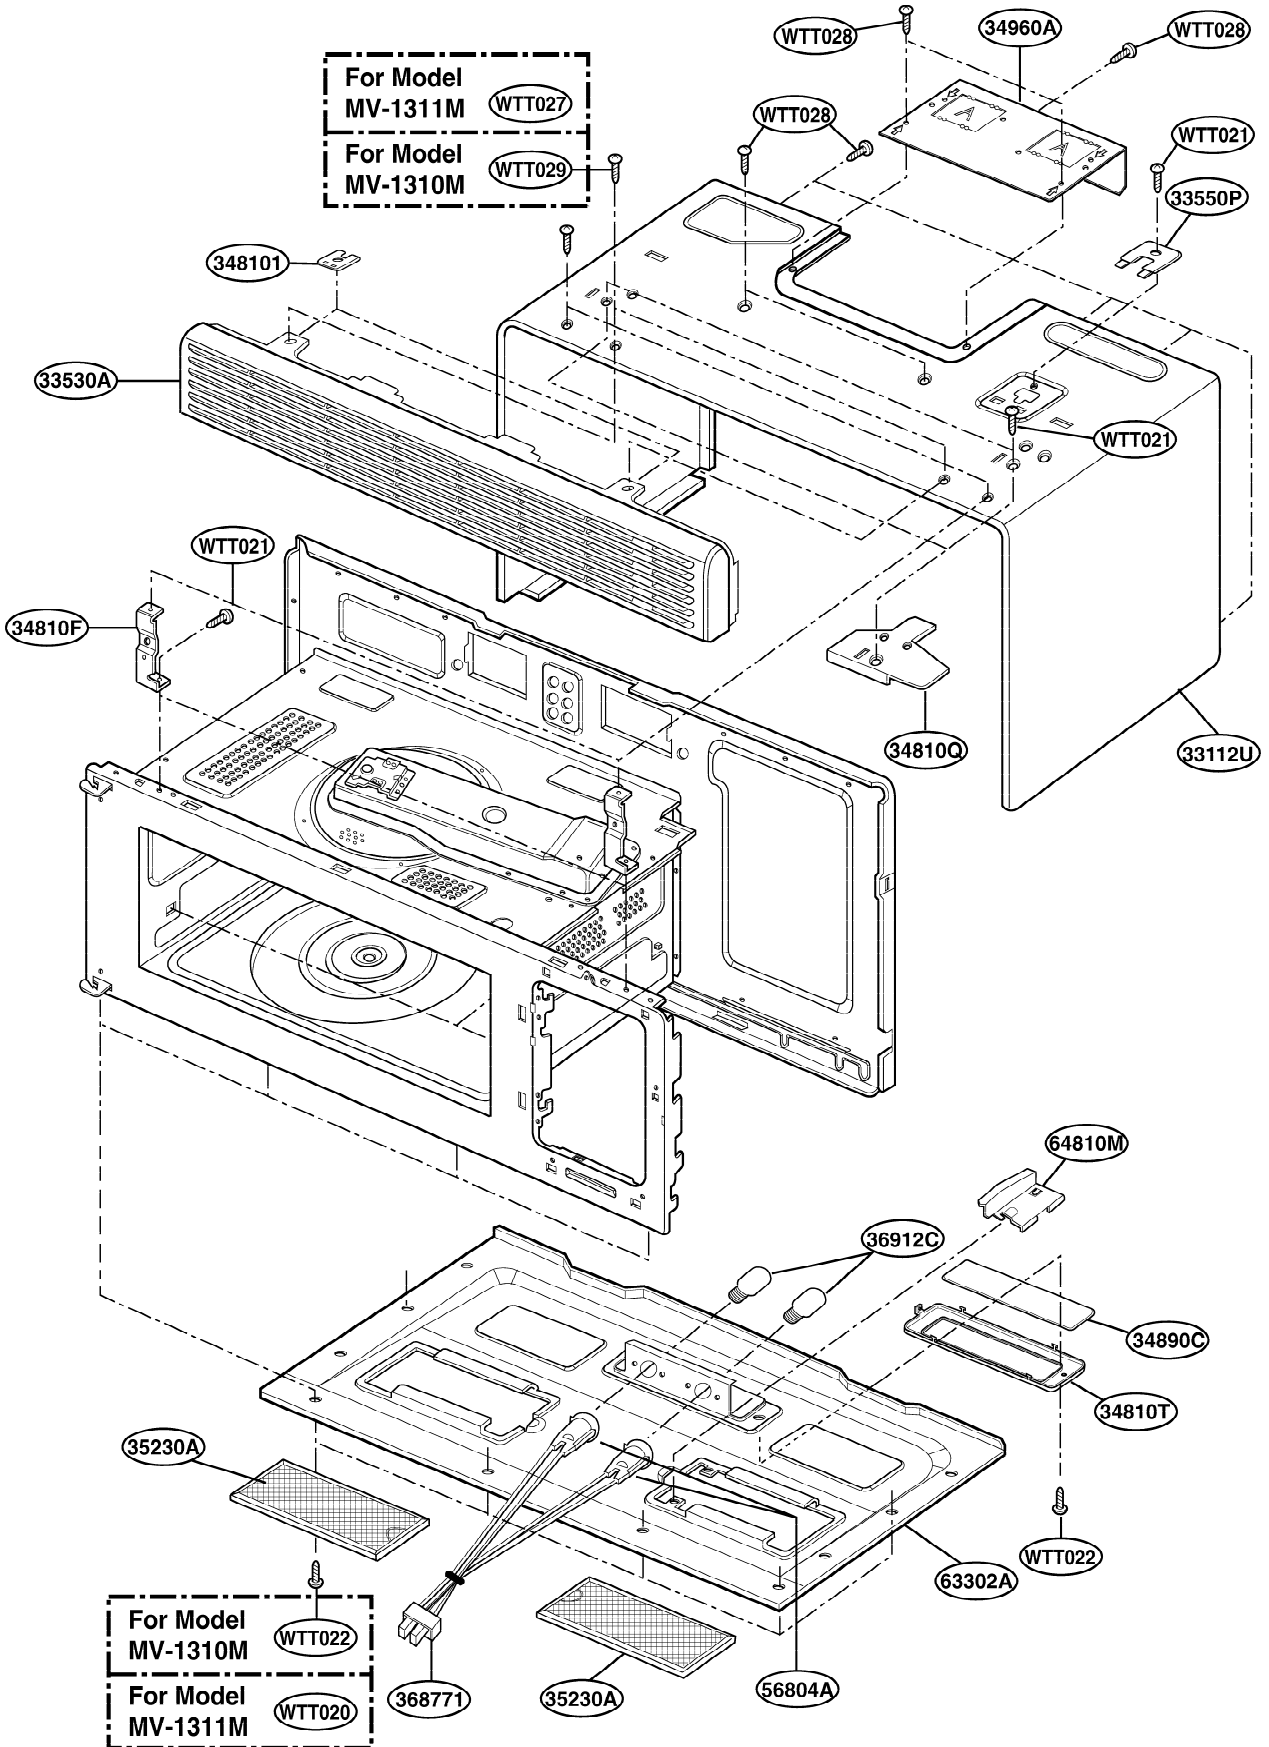

EXPLODED VIEW DOOR PARTS

Model : MV-1310M
MV-1311M

P/No.: 3828W5S0775

CONTROLLER PARTS

OVEN CAVITY PARTS

LATCH BOARD PARTS

INTERIOR PARTS (I)

INTERIOR PARTS (II)

INSTALLATION PARTS

OWNERS
MANUAL

*01

SERVICE
MANUAL

*02

INSTALLATION
MANUAL

*04

TEMPLATE