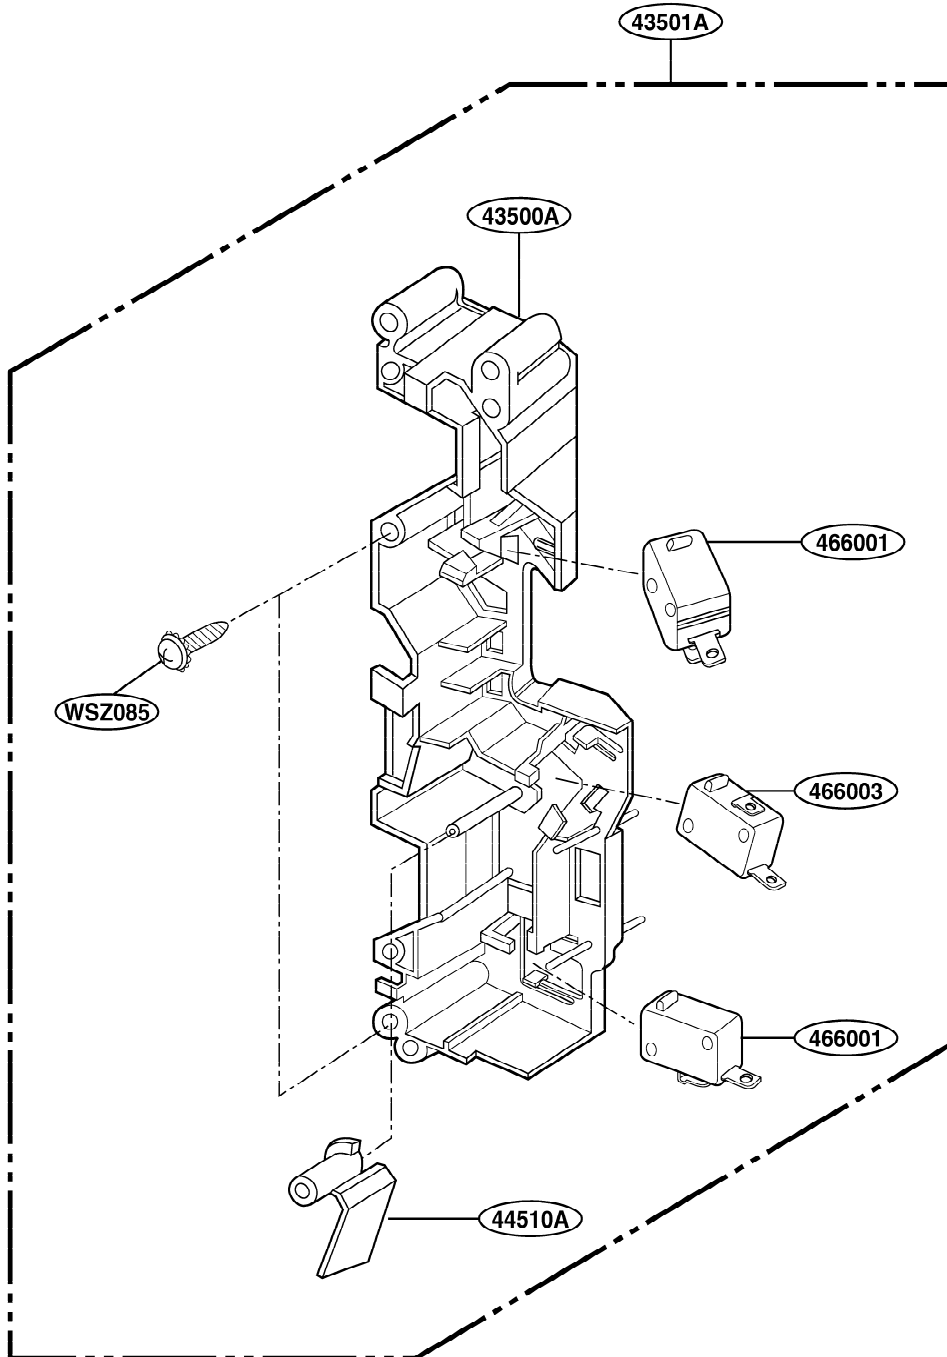

EXPLODED VIEW DOOR PARTS

Model : MV-1310M
MV-1311M

P/No.: 3828W5S0775

CONTROLLER PARTS

OVEN CAVITY PARTS

LATCH BOARD PARTS

INTERIOR PARTS (I)

INTERIOR PARTS (II)

INSTALLATION PARTS

OWNERS
MANUAL

*01

SERVICE
MANUAL

*02

INSTALLATION
MANUAL

*04

TEMPLATE