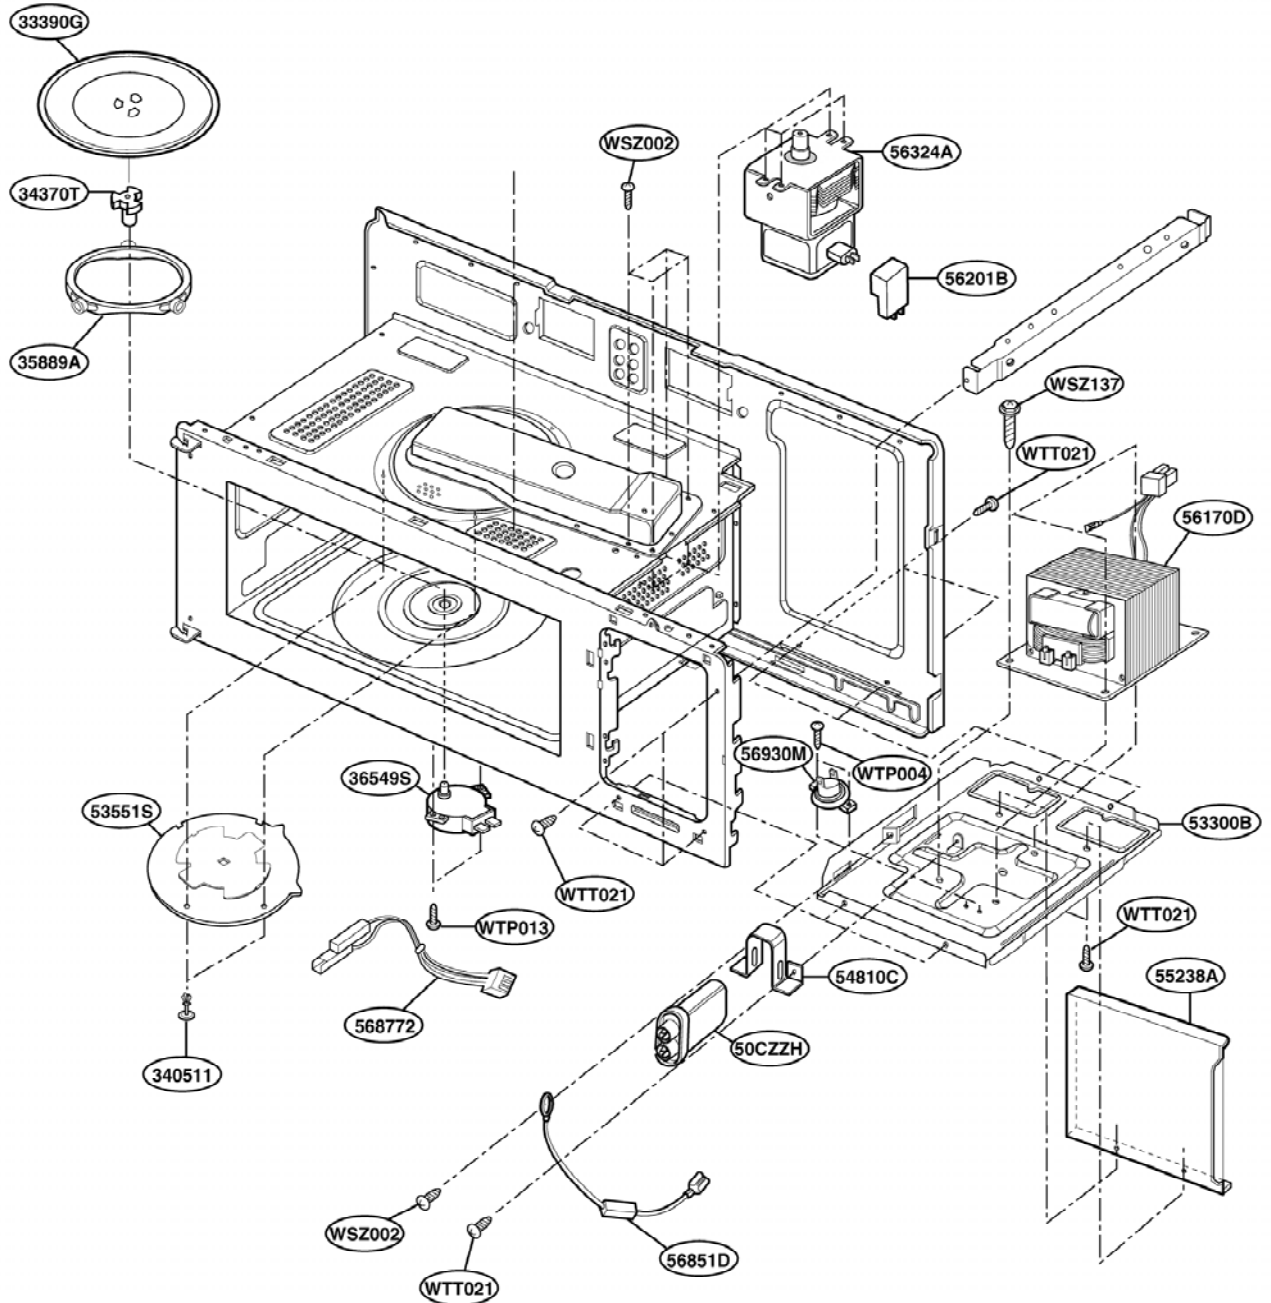

EXPLODED VIEW DOOR PARTS

Model : MV-1310M
MV-1311M

P/No.: 3828W5S0775

CONTROLLER PARTS

OVEN CAVITY PARTS

LATCH BOARD PARTS

INTERIOR PARTS (I)

INTERIOR PARTS (II)

INSTALLATION PARTS

OWNERS
MANUAL

*01

SERVICE
MANUAL

*02

INSTALLATION
MANUAL

*04

TEMPLATE