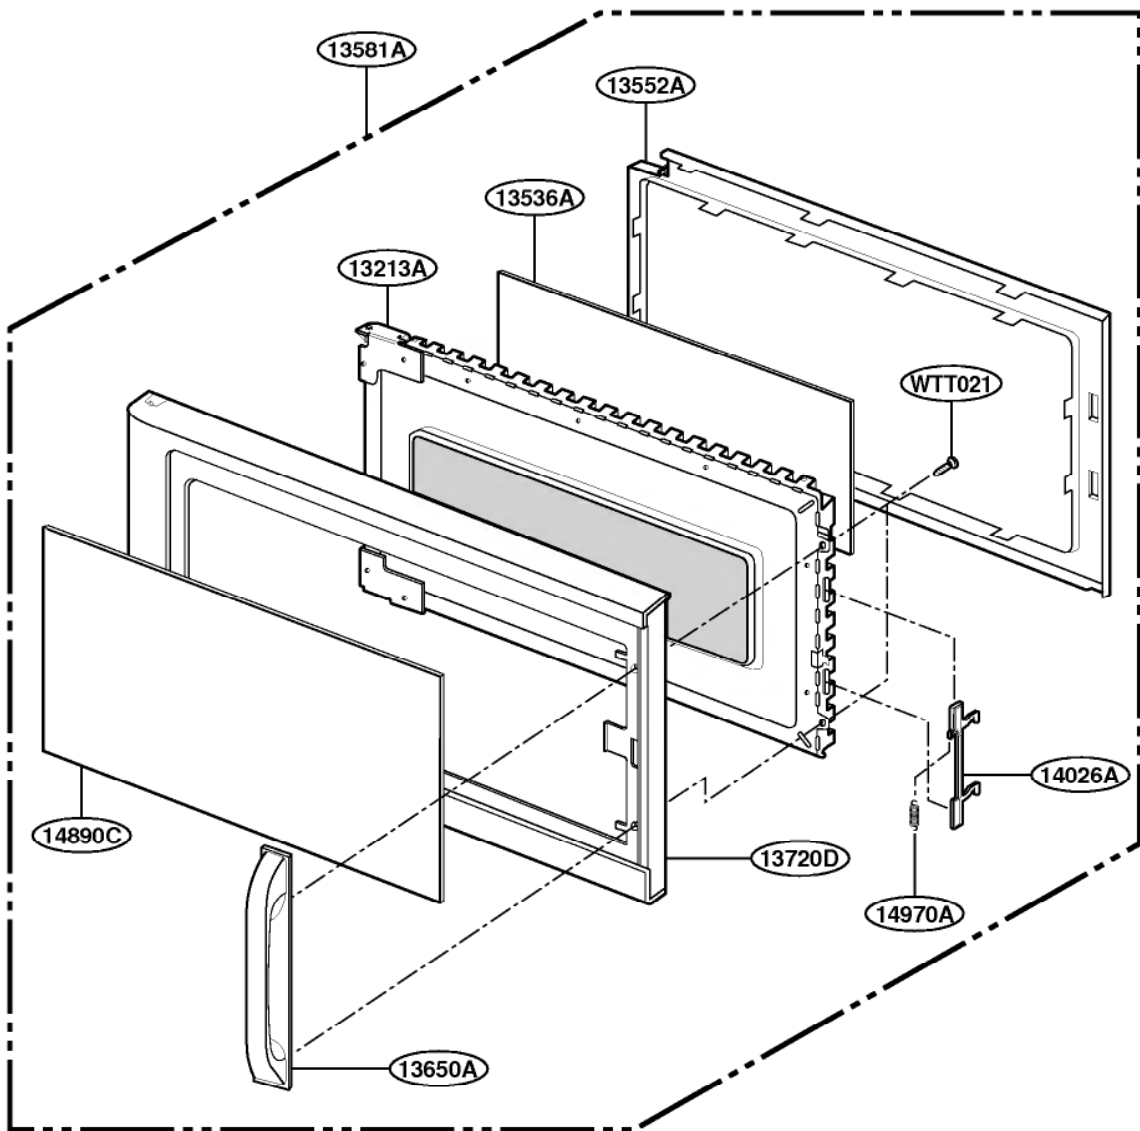

This Owner's Manual is provided and hosted by [Appliance Factory Parts](http://ApplianceFactoryParts.com).

GOLDSTAR MV-1320W Owner's Manual

[Shop genuine replacement parts for GOLDSTAR
MV-1320W](#)

DOOR PARTS

[Find Your GOLDSTAR Microwave Parts - Select From 234 Models](#)

----- Manual continues below -----

EXPLODED VIEW

DOOR PARTS

CONTROLLER PARTS

OVEN CAVITY PARTS

LATCH BOARD PARTS

INTERIOR PARTS (II)

INSTALLATION PARTS