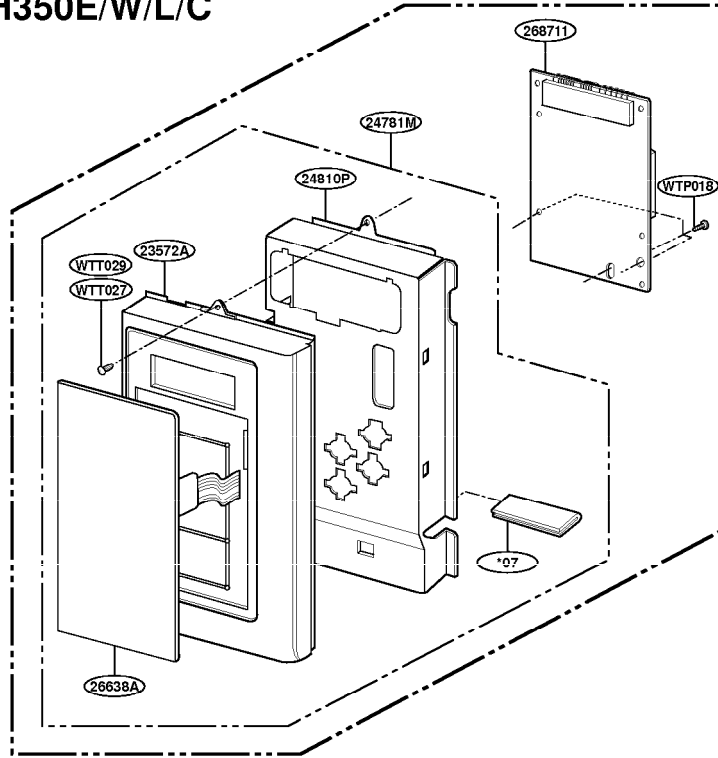

----- Manual continues below -----

EXPLODED VIEW DOOR PARTS

FOR MODEL MVH350E/W/L/C

FOR MODEL MVH350SS

CONTROLLER PARTS

FOR MODEL MVH350E/W/L/C

FOR MODEL MVH350SS

OVEN CAVITY PARTS

LATCH BOARD PARTS

INTERIOR PARTS (I)

INTERIOR PARTS (II)

INSTALLATION PARTS