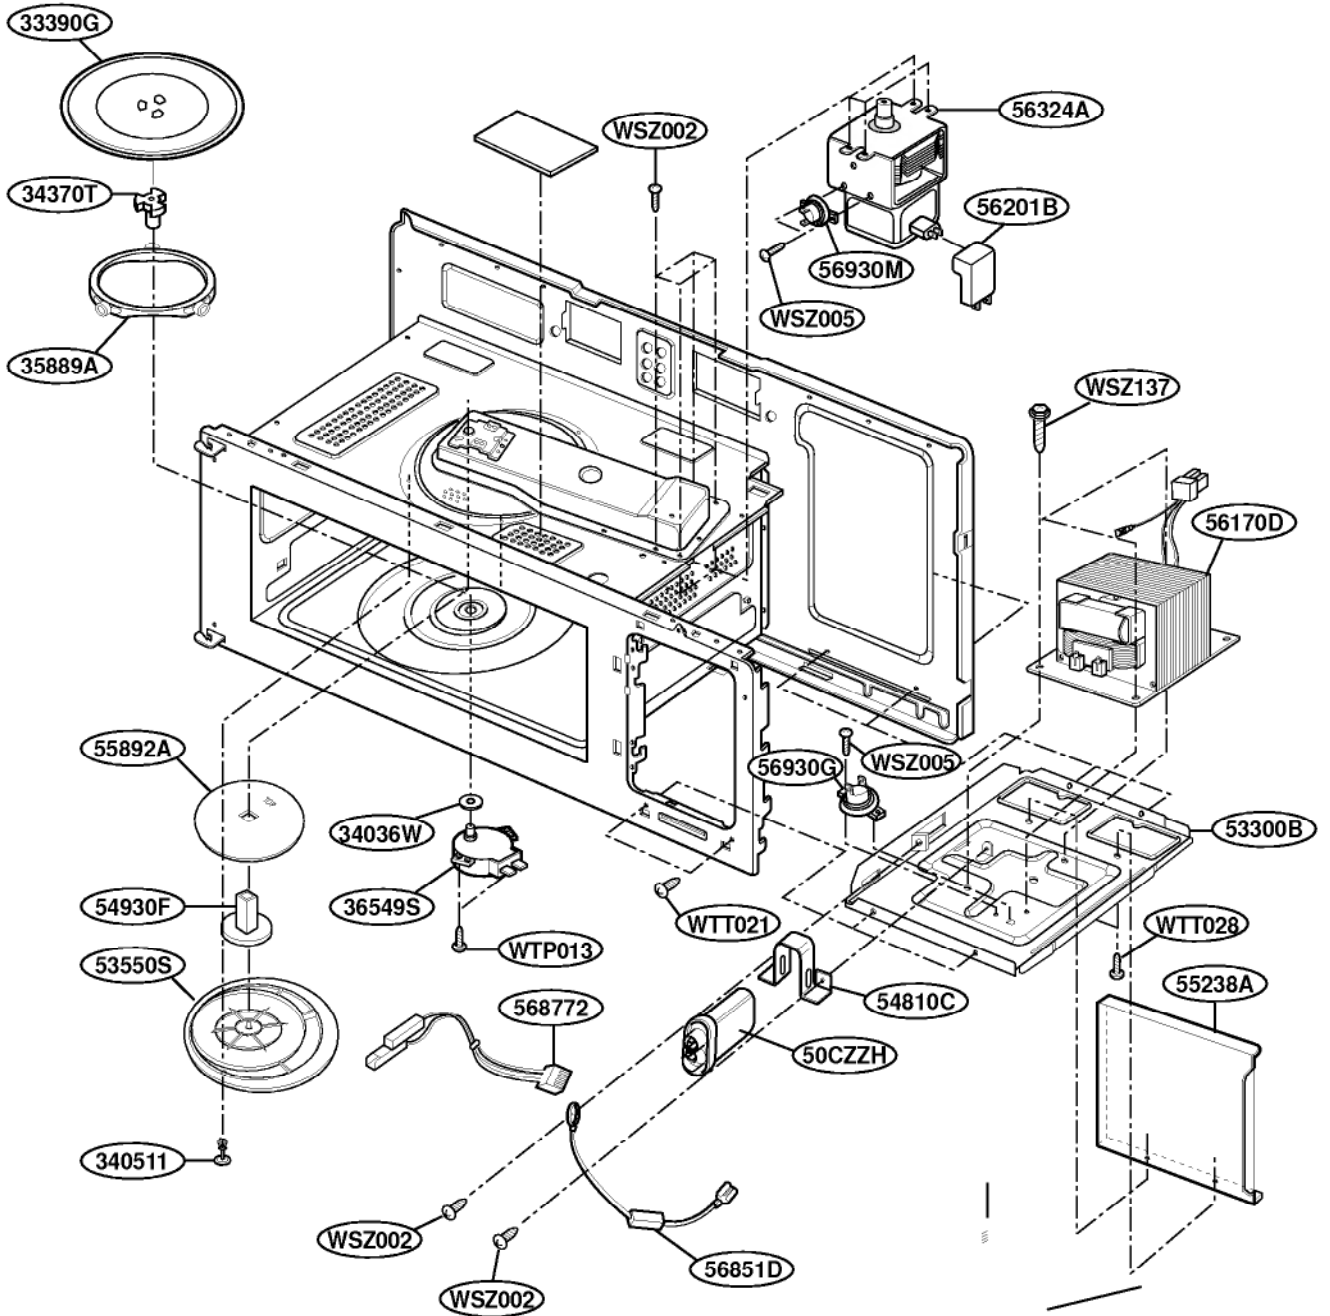

----- Manual continues below -----

EXPLODED VIEW DOOR PARTS

FOR MODEL MVH350E/W/L/C

FOR MODEL MVH350SS

CONTROLLER PARTS

FOR MODEL MVH350E/W/L/C

FOR MODEL MVH350SS

OVEN CAVITY PARTS

LATCH BOARD PARTS

INTERIOR PARTS (I)

INTERIOR PARTS (II)

INSTALLATION PARTS