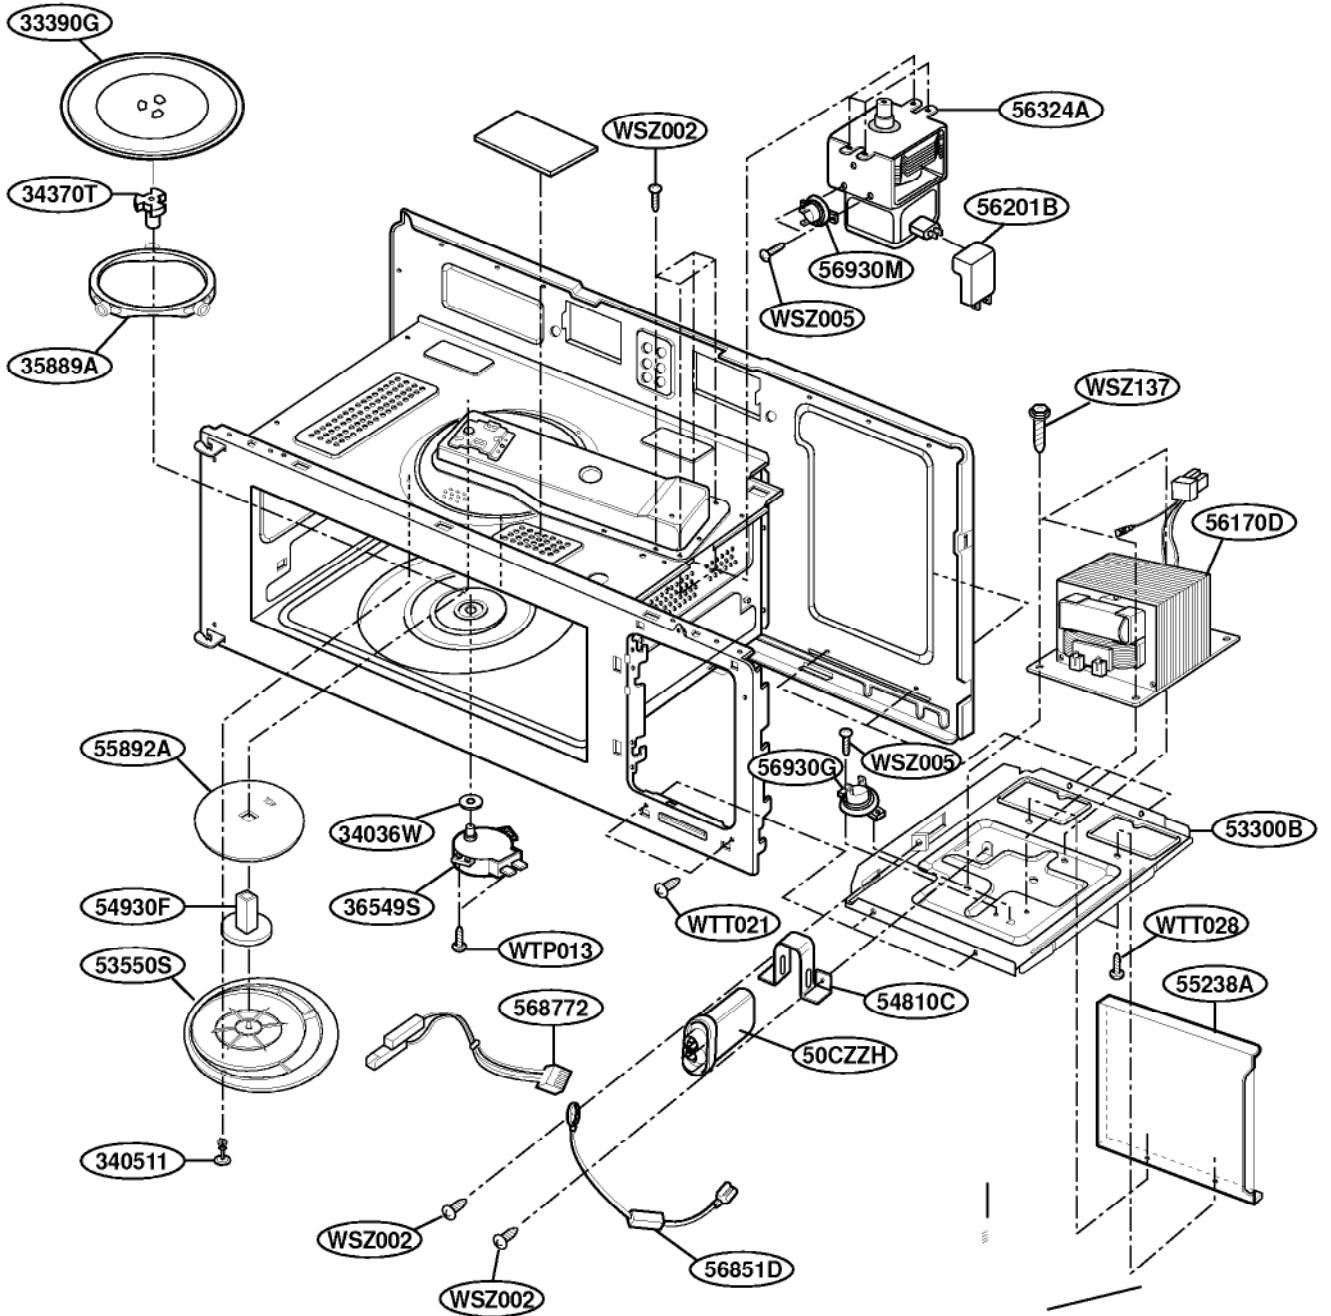

EXPLODED VIEW DOOR PARTS

FOR MODEL MVH350E/W/L/C

FOR MODEL MVH350SS

CONTROLLER PARTS

FOR MODEL MVH350E/W/L/C

FOR MODEL MVH350SS

OVEN CAVITY PARTS

LATCH BOARD PARTS

INTERIOR PARTS (I)

INTERIOR PARTS (II)

INSTALLATION PARTS