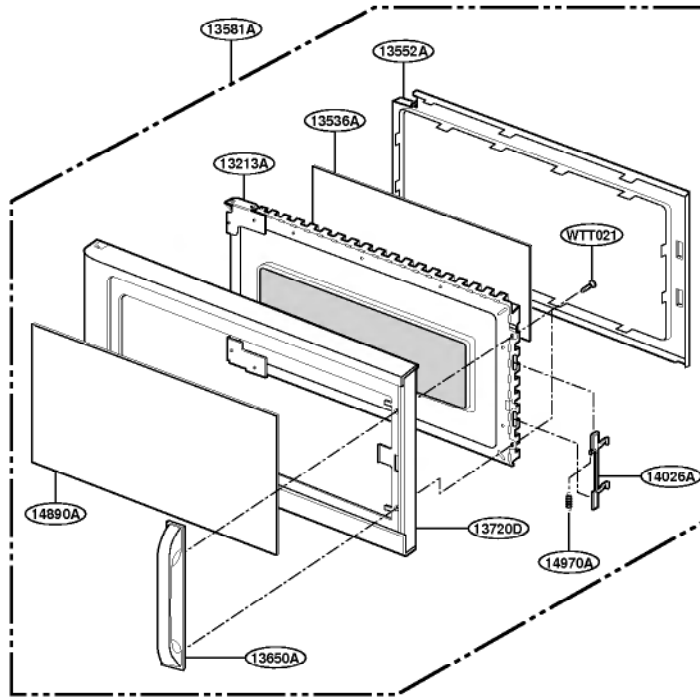

EXPLODED VIEW DOOR PARTS

FOR MODEL MVH350E/W/L/C

FOR MODEL MVH350SS

CONTROLLER PARTS

FOR MODEL MVH350E/W/L/C

FOR MODEL MVH350SS

OVEN CAVITY PARTS

LATCH BOARD PARTS

INTERIOR PARTS (I)

INTERIOR PARTS (II)

INSTALLATION PARTS