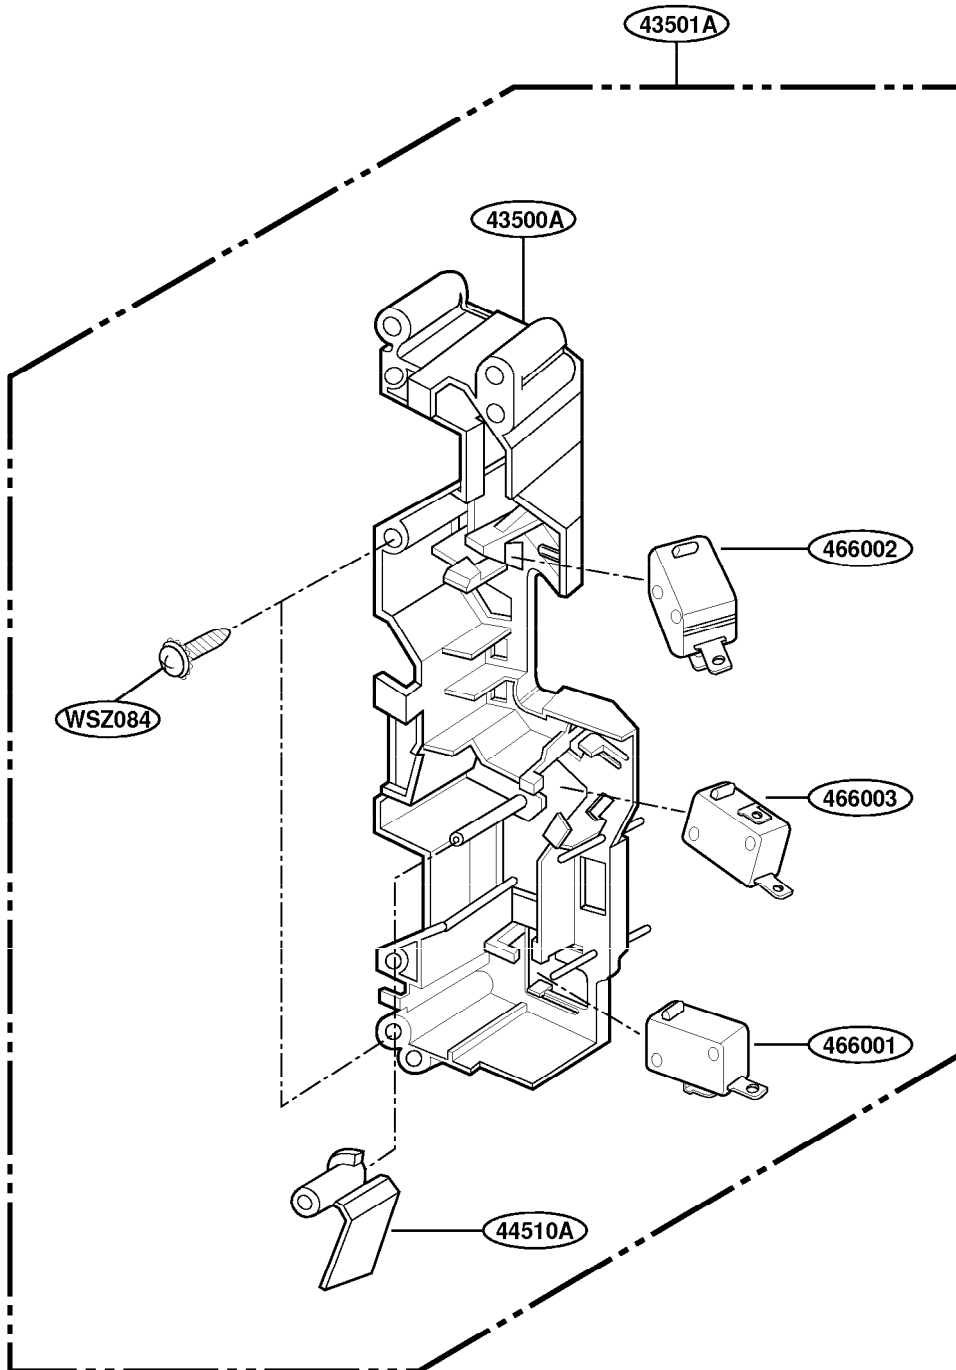

EXPLODED VIEW DOOR PARTS

FOR MODEL MVH350E/W/L/C

FOR MODEL MVH350SS

CONTROLLER PARTS

FOR MODEL MVH350E/W/L/C

FOR MODEL MVH350SS

OVEN CAVITY PARTS

LATCH BOARD PARTS

INTERIOR PARTS (I)

INTERIOR PARTS (II)

INSTALLATION PARTS