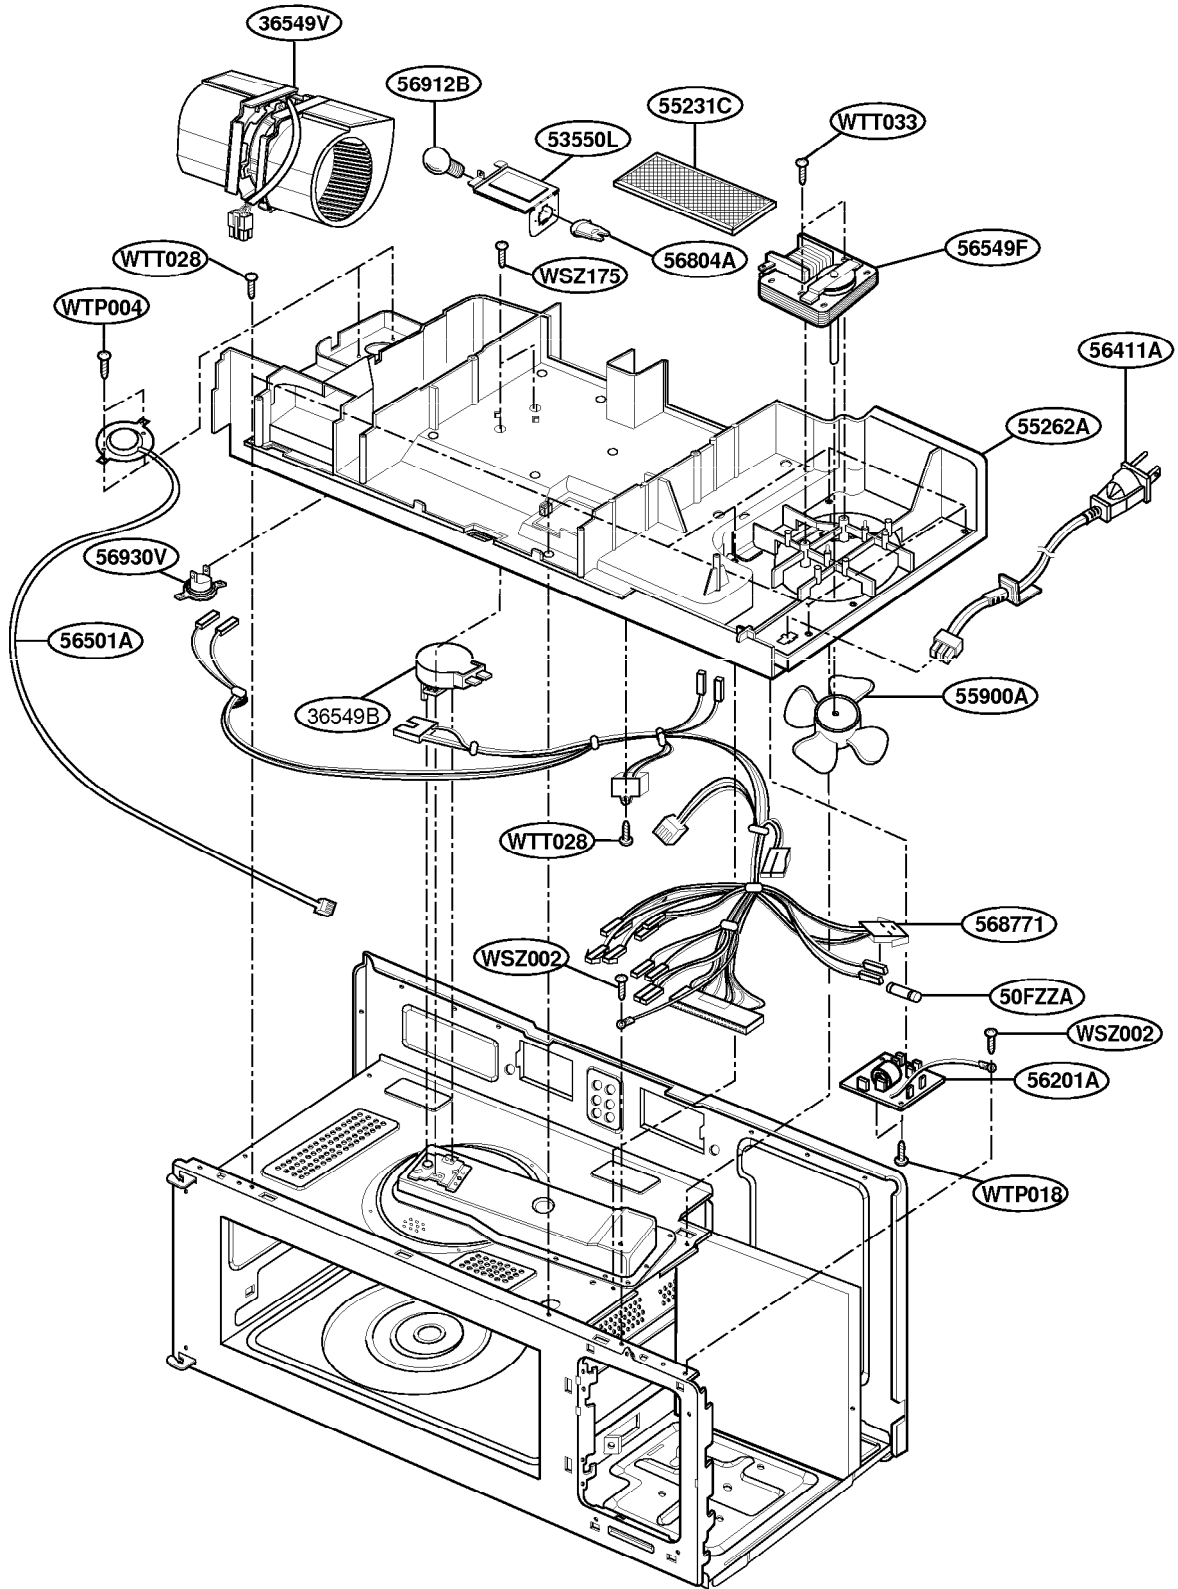

----- Manual continues below -----

EXPLODED VIEW DOOR PARTS

FOR MODEL MVH350E/W/L/C

FOR MODEL MVH350SS

CONTROLLER PARTS

FOR MODEL MVH350E/W/L/C

FOR MODEL MVH350SS

OVEN CAVITY PARTS

LATCH BOARD PARTS

INTERIOR PARTS (I)

INTERIOR PARTS (II)

INSTALLATION PARTS