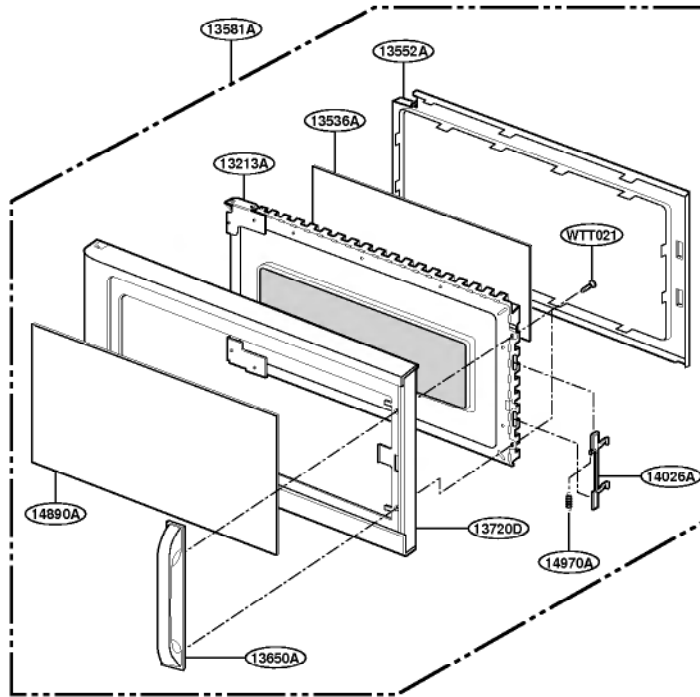

----- Manual continues below -----

EXPLODED VIEW DOOR PARTS

FOR MODEL MVH350E/W/L/C

FOR MODEL MVH350SS

CONTROLLER PARTS

FOR MODEL MVH350E/W/L/C

FOR MODEL MVH350SS

OVEN CAVITY PARTS

LATCH BOARD PARTS

INTERIOR PARTS (I)

INTERIOR PARTS (II)

INSTALLATION PARTS