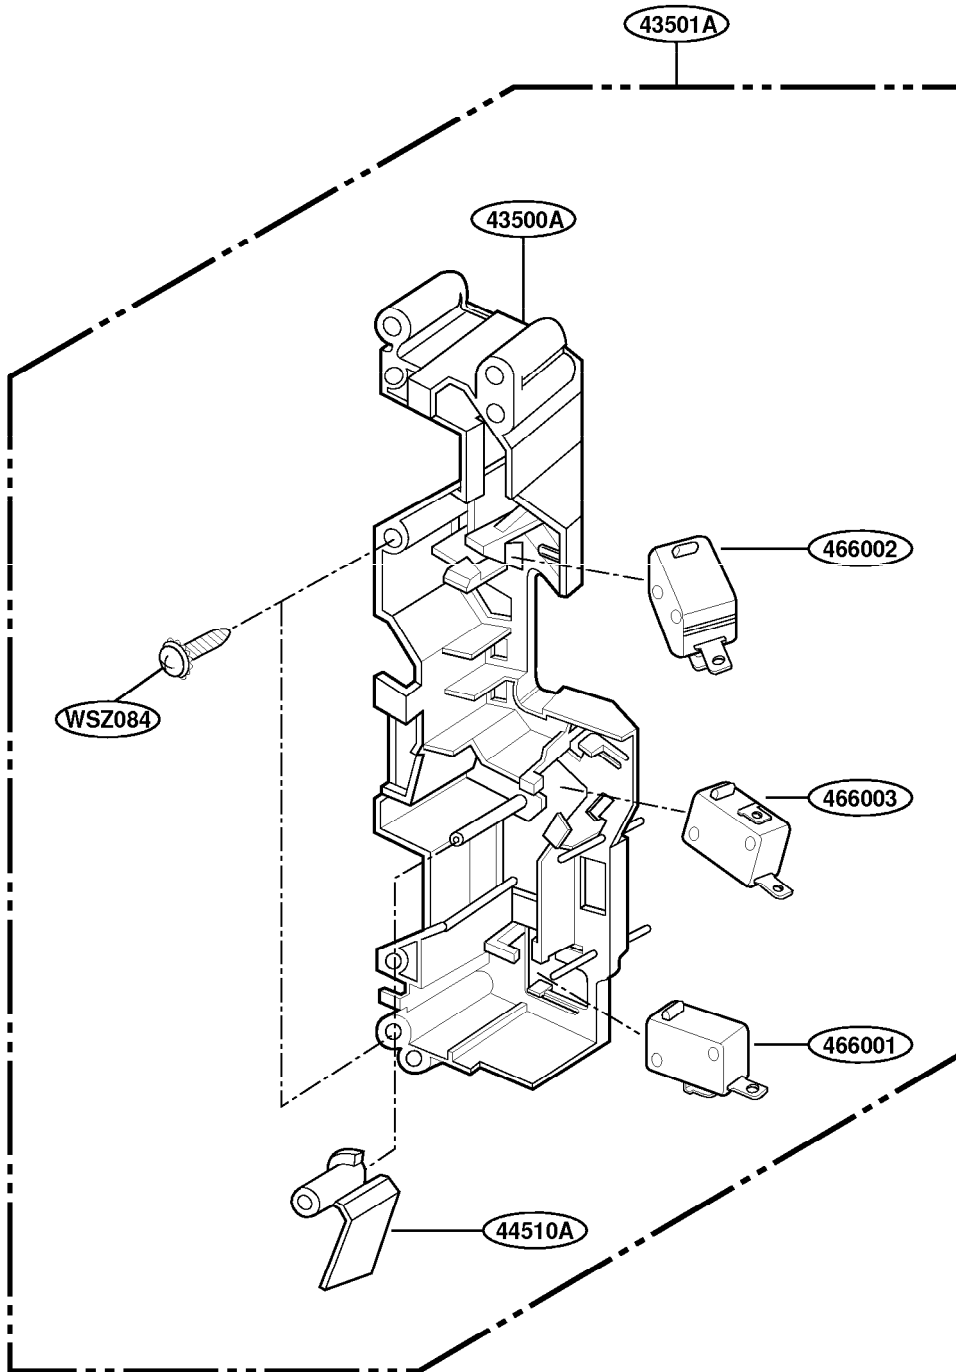

----- Manual continues below -----

EXPLODED VIEW DOOR PARTS

FOR MODEL MVH350E/W/L/C

FOR MODEL MVH350SS

CONTROLLER PARTS

FOR MODEL MVH350E/W/L/C

FOR MODEL MVH350SS

OVEN CAVITY PARTS

LATCH BOARD PARTS

INTERIOR PARTS (I)

INTERIOR PARTS (II)

INSTALLATION PARTS