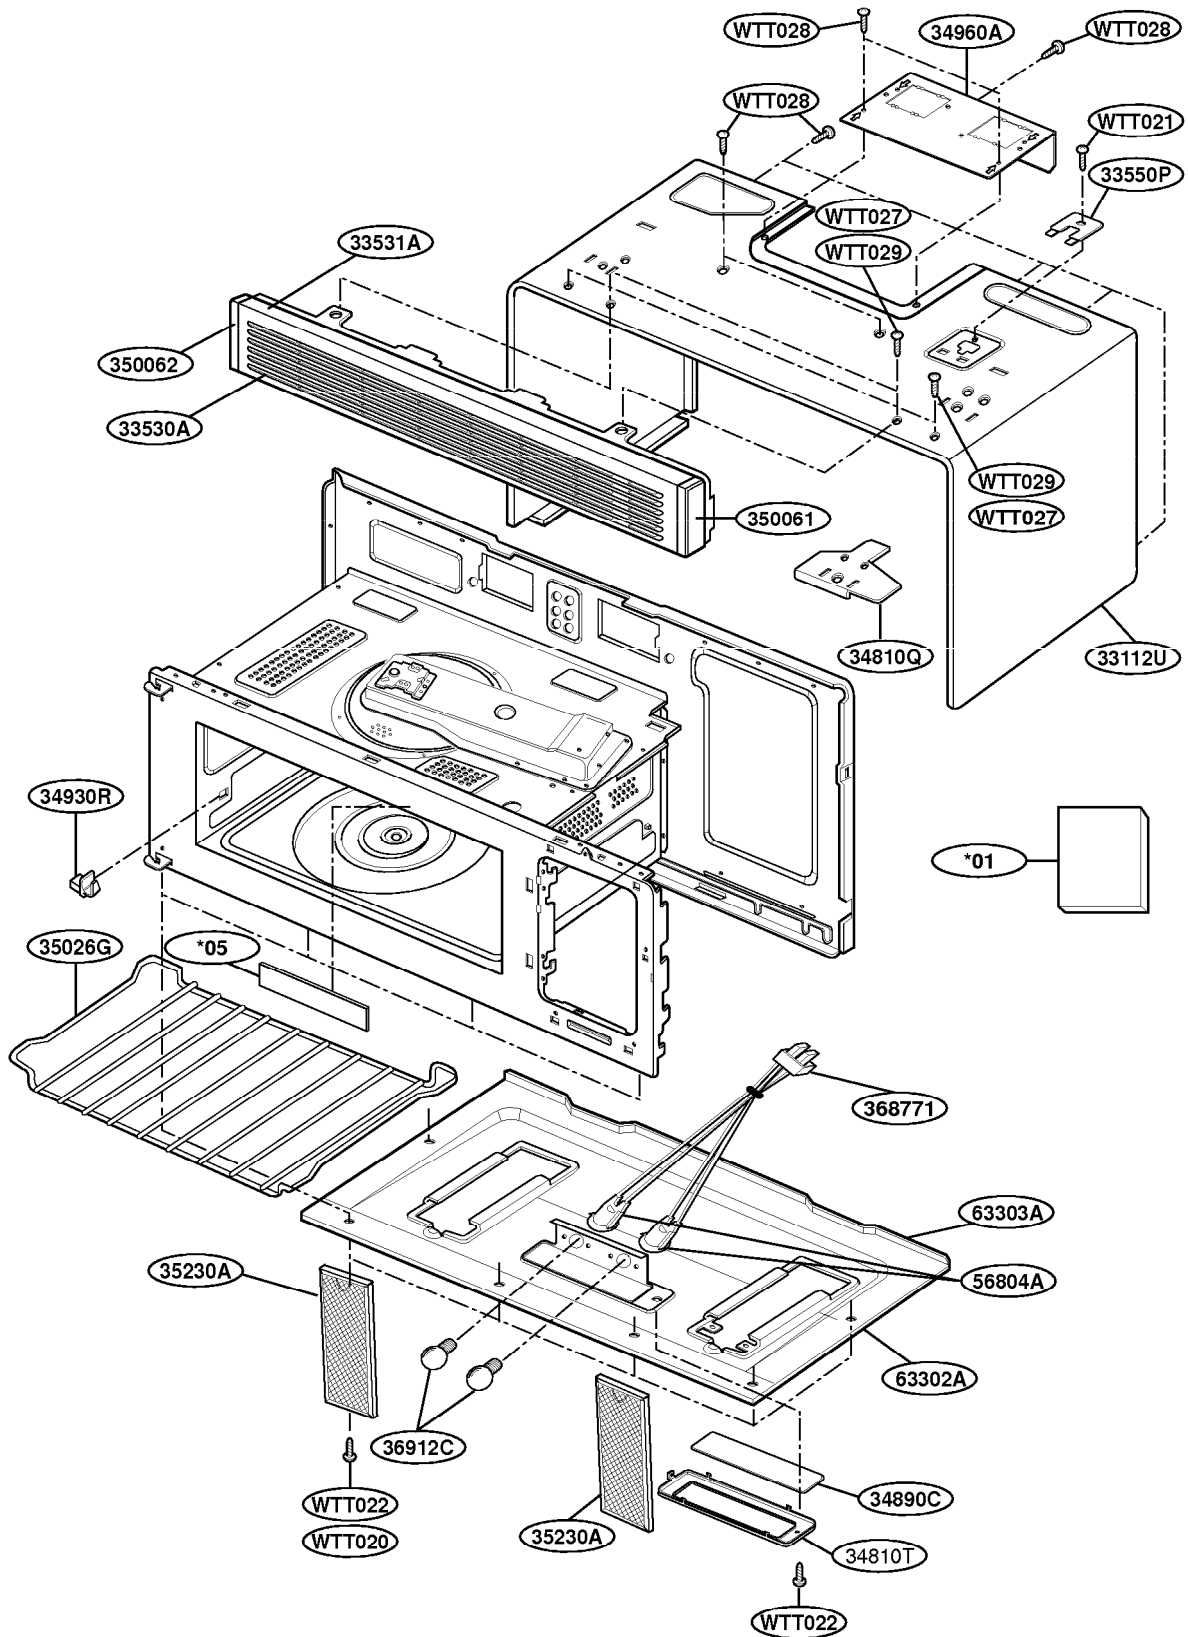

----- Manual continues below -----

EXPLODED VIEW DOOR PARTS

FOR MODEL MVH350E/W/L/C

FOR MODEL MVH350SS

CONTROLLER PARTS

FOR MODEL MVH350E/W/L/C

FOR MODEL MVH350SS

OVEN CAVITY PARTS

LATCH BOARD PARTS

INTERIOR PARTS (I)

INTERIOR PARTS (II)

INSTALLATION PARTS