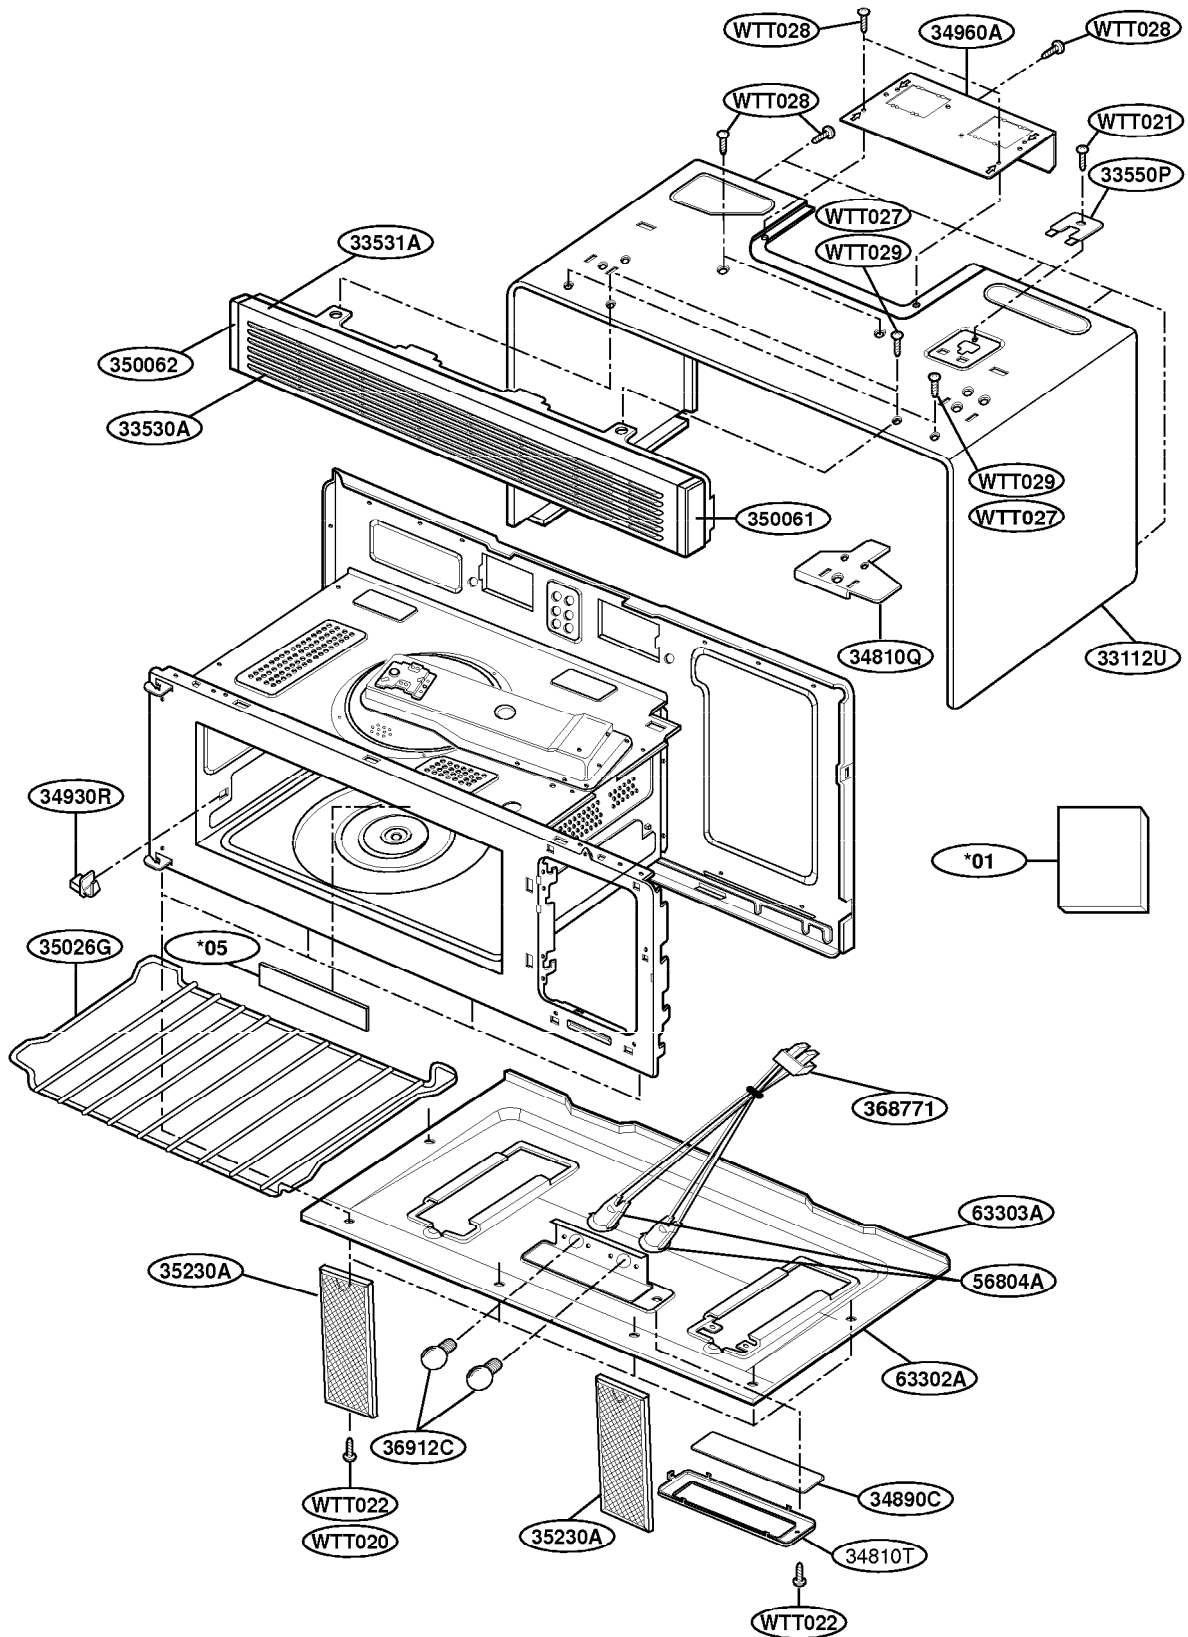

EXPLODED VIEW DOOR PARTS

FOR MODEL MVH350E/W/L/C

FOR MODEL MVH350SS

CONTROLLER PARTS

FOR MODEL MVH350E/W/L/C

FOR MODEL MVH350SS

OVEN CAVITY PARTS

LATCH BOARD PARTS

INTERIOR PARTS (I)

INTERIOR PARTS (II)

INSTALLATION PARTS