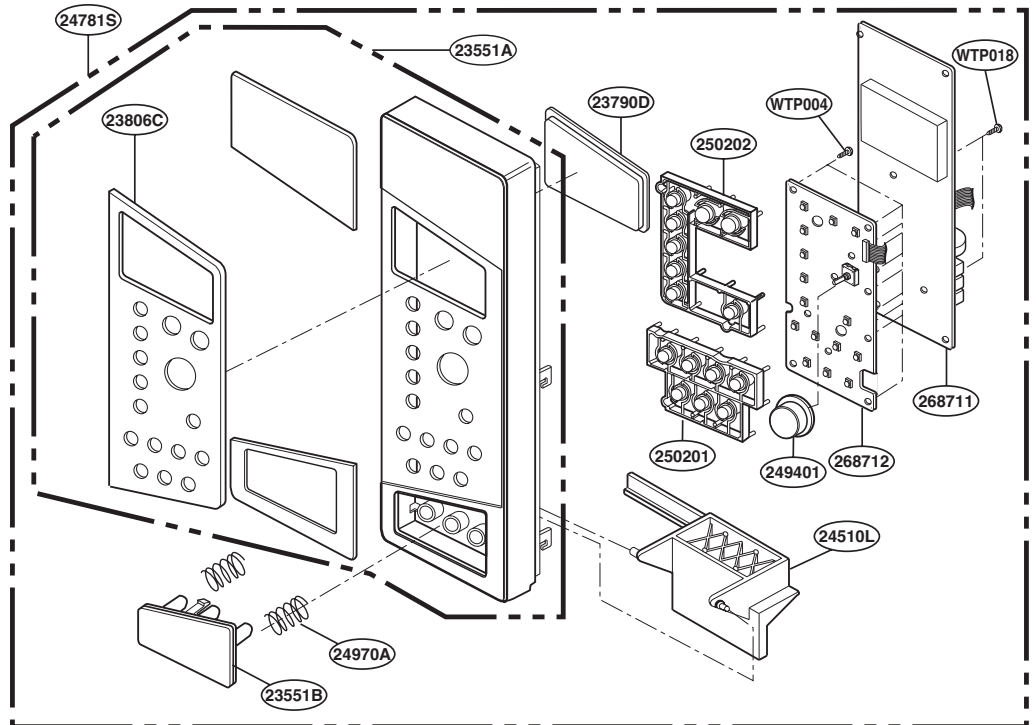

EXPLODED VIEW

INTRODUCTION

MODEL : PEB159CDN1BB
PEB159CDN1WW
PEB159CSN1SS

P/NO: MFL38213106

DOOR PARTS

FOR MODEL : PEB159CDN1BB
PEB159CDN1WW

FOR MODEL : PEB159CSN1SS

CONTROL PANEL PARTS

FOR MODEL : PEB159CDN1BB
PEB159CDN1WW

FOR MODEL : PEB159CSN1SS

OVEN CAVITY PARTS

LATCH BOARD PARTS

INTERIOR PARTS

BASE PLATE PARTS

SENSOR PARTS