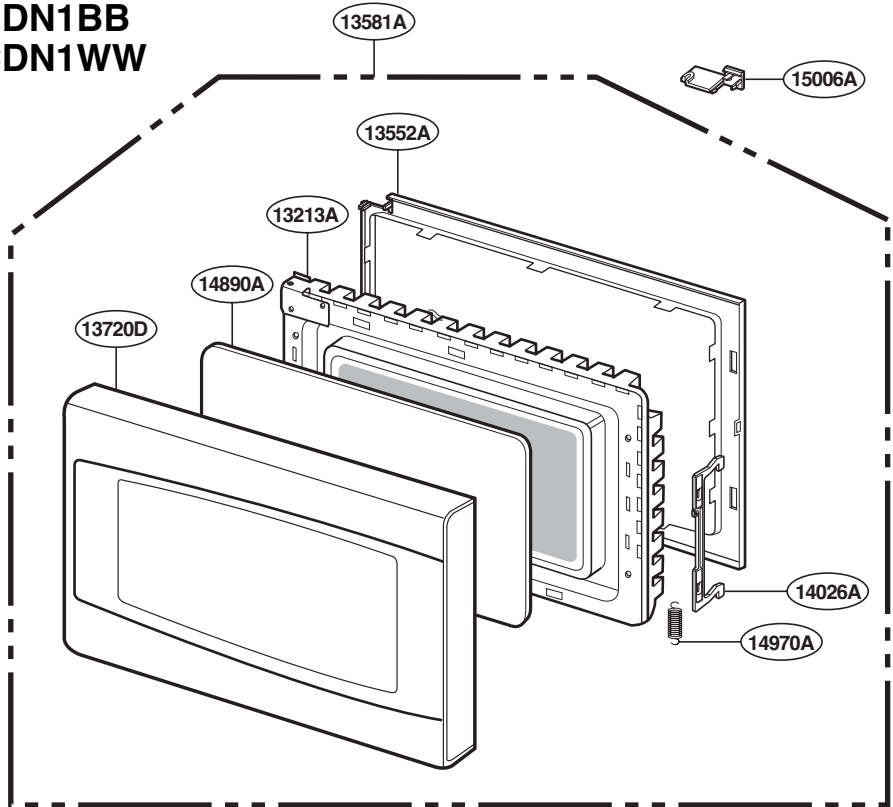

This Owner's Manual is provided and hosted by [Appliance Factory Parts](#).

PROFILE PEB159CSNSS Owner's Manual

[Shop genuine replacement parts for PROFILE
PEB159CSNSS](#)

[Find Your PROFILE Microwave Parts - Select From 3 Models](#)

----- Manual continues below -----

EXPLODED VIEW

INTRODUCTION

MODEL : PEB159CDN1BB
PEB159CDN1WW
PEB159CSN1SS

P/NO: MFL38213106

DOOR PARTS

FOR MODEL : PEB159CDN1BB
PEB159CDN1WW

FOR MODEL : PEB159CSN1SS

CONTROL PANEL PARTS

FOR MODEL : PEB159CDN1BB
PEB159CDN1WW

FOR MODEL : PEB159CSN1SS

LATCH BOARD PARTS

INTERIOR PARTS

BASE PLATE PARTS

SENSOR PARTS