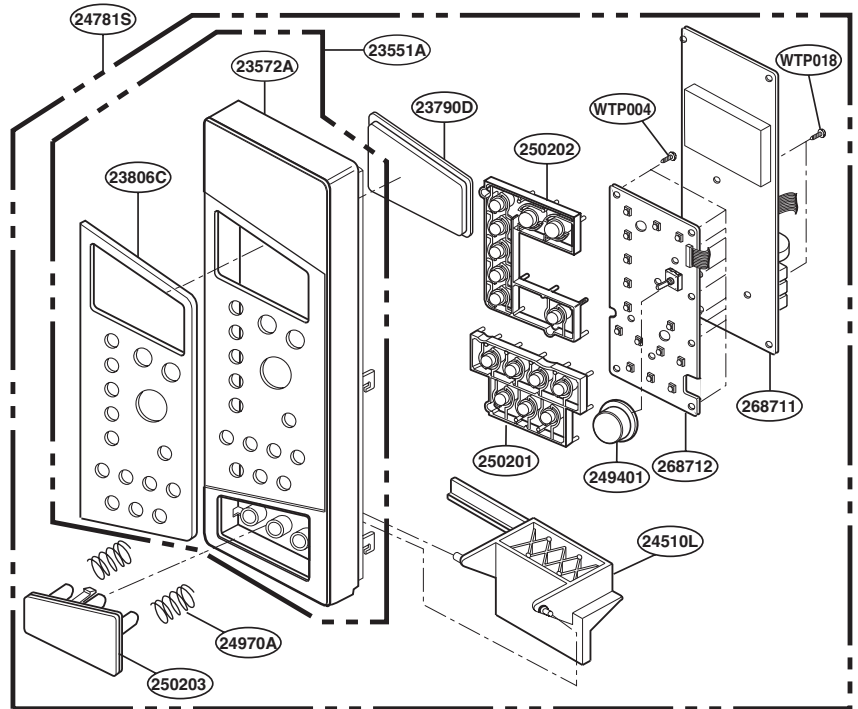

This Owner's Manual is provided and hosted by [Appliance Factory Parts](#).

PROFILE PEB159CSNSS Owner's Manual

[Shop genuine replacement parts for PROFILE
PEB159CSNSS](#)

[Find Your PROFILE Microwave Parts - Select From 3 Models](#)

----- Manual continues below -----

EXPLODED VIEW

INTRODUCTION

MODEL : PEB159CDN1BB
PEB159CDN1WW
PEB159CSN1SS

P/NO: MFL38213106

DOOR PARTS

FOR MODEL : PEB159CDN1BB
PEB159CDN1WW

FOR MODEL : PEB159CSN1SS

CONTROL PANEL PARTS

FOR MODEL : PEB159CDN1BB
PEB159CDN1WW

FOR MODEL : PEB159CSN1SS

LATCH BOARD PARTS

INTERIOR PARTS

BASE PLATE PARTS

SENSOR PARTS