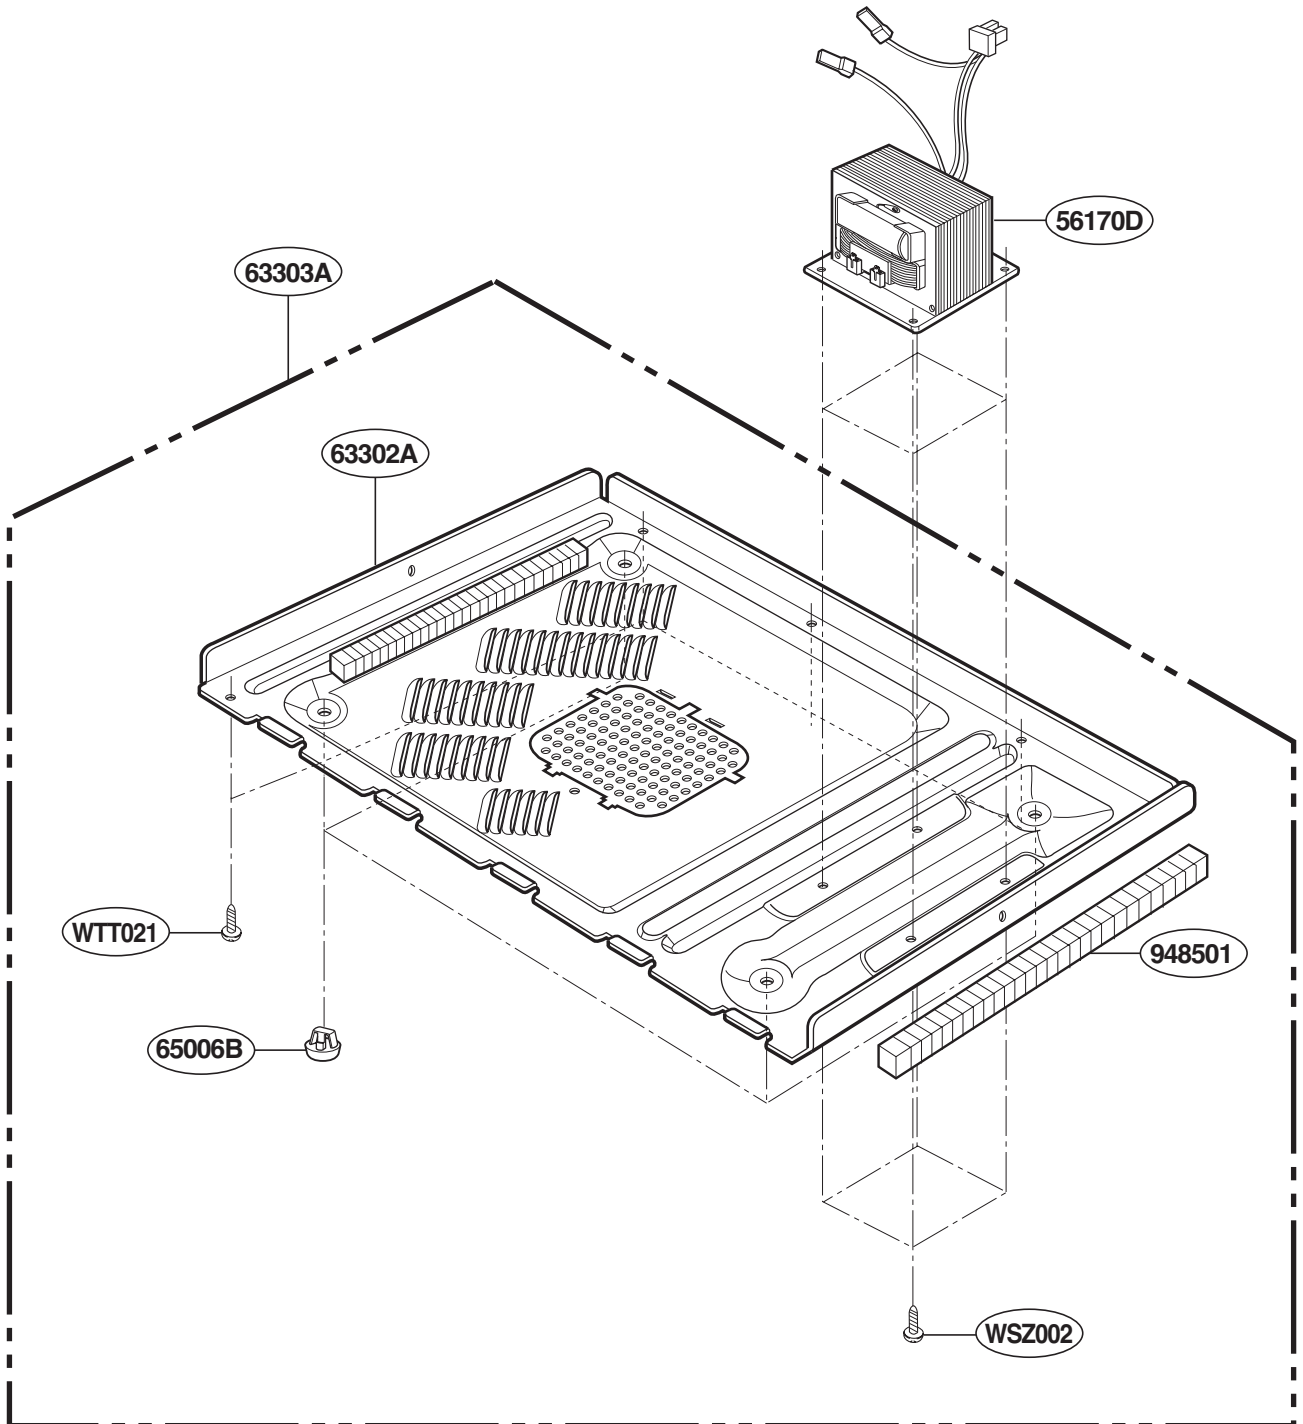

This Owner's Manual is provided and hosted by [Appliance Factory Parts](#).

PROFILE PEB159CSNSS Owner's Manual

[Shop genuine replacement parts for PROFILE
PEB159CSNSS](#)

[Find Your PROFILE Microwave Parts - Select From 3 Models](#)

----- Manual continues below -----

EXPLODED VIEW

INTRODUCTION

MODEL : PEB159CDN1BB
PEB159CDN1WW
PEB159CSN1SS

P/NO: MFL38213106

DOOR PARTS

FOR MODEL : PEB159CDN1BB
PEB159CDN1WW

FOR MODEL : PEB159CSN1SS

CONTROL PANEL PARTS

FOR MODEL : PEB159CDN1BB
PEB159CDN1WW

FOR MODEL : PEB159CSN1SS

LATCH BOARD PARTS

INTERIOR PARTS

BASE PLATE PARTS

SENSOR PARTS