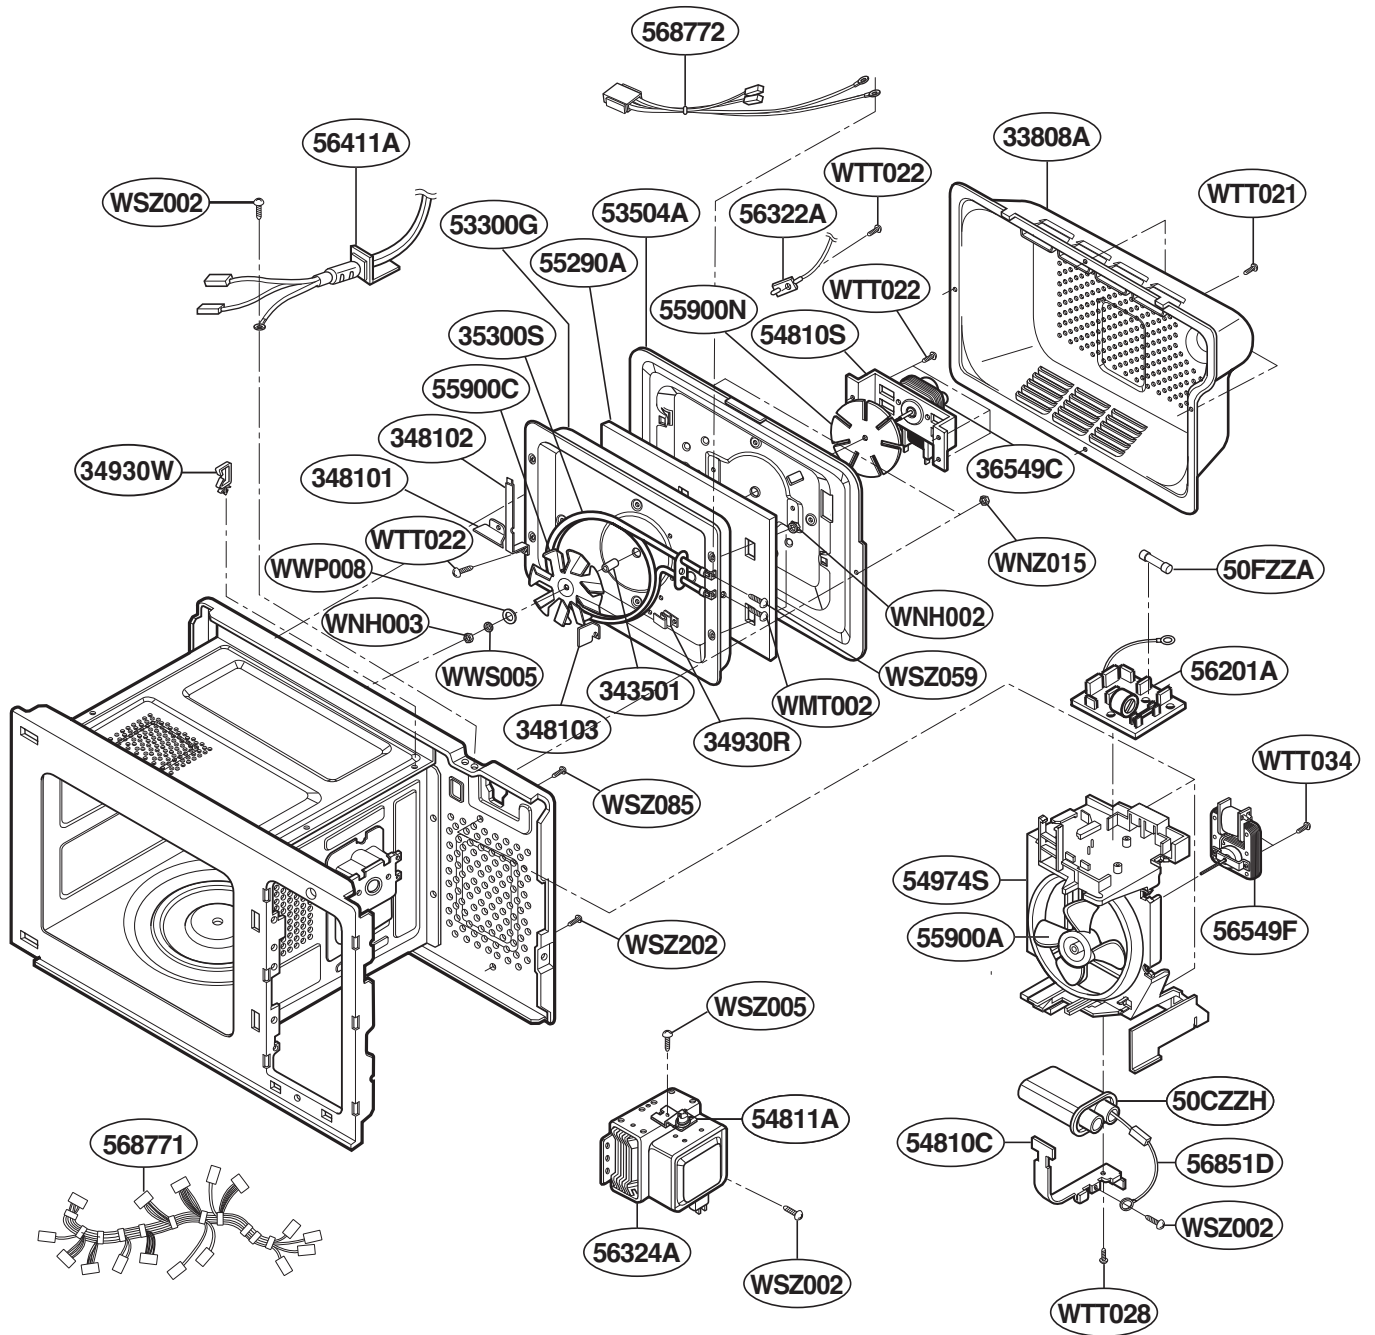

This Owner's Manual is provided and hosted by [Appliance Factory Parts](#).

PROFILE PEB159CSNSS Owner's Manual

[Shop genuine replacement parts for PROFILE
PEB159CSNSS](#)

[Find Your PROFILE Microwave Parts - Select From 3 Models](#)

CONTROL PANEL PARTS

FOR MODEL : PEB159CDN1BB
PEB159CDN1WW

FOR MODEL : PEB159CSN1SS

LATCH BOARD PARTS

INTERIOR PARTS

BASE PLATE PARTS

SENSOR PARTS