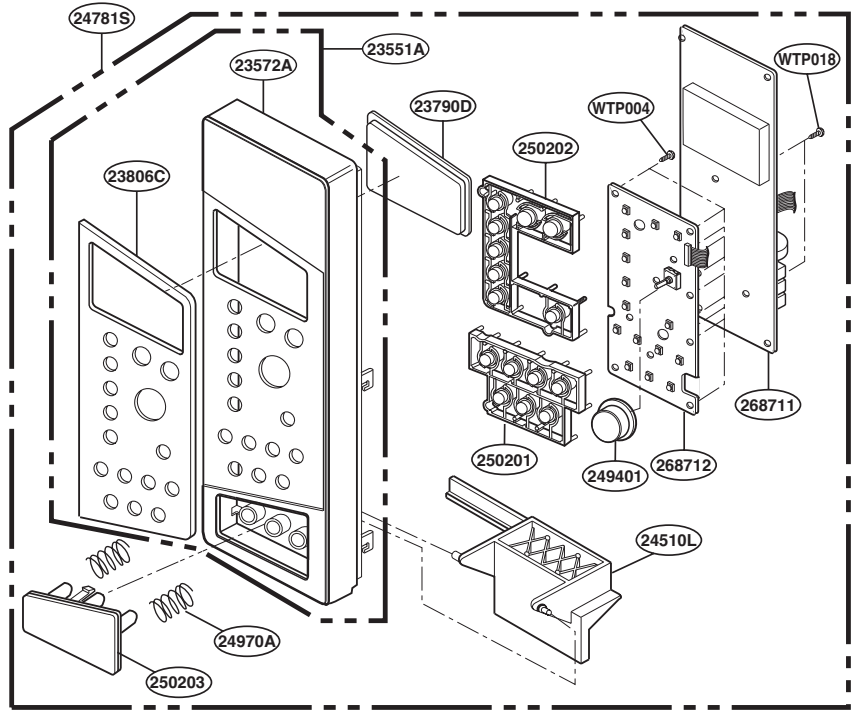

EXPLODED VIEW

INTRODUCTION

MODEL : PEB159CDN1BB
PEB159CDN1WW
PEB159CSN1SS

P/NO: MFL38213106

DOOR PARTS

FOR MODEL : PEB159CDN1BB
PEB159CDN1WW

FOR MODEL : PEB159CSN1SS

CONTROL PANEL PARTS

FOR MODEL : PEB159CDN1BB
PEB159CDN1WW

FOR MODEL : PEB159CSN1SS

OVEN CAVITY PARTS

LATCH BOARD PARTS

INTERIOR PARTS

BASE PLATE PARTS

SENSOR PARTS