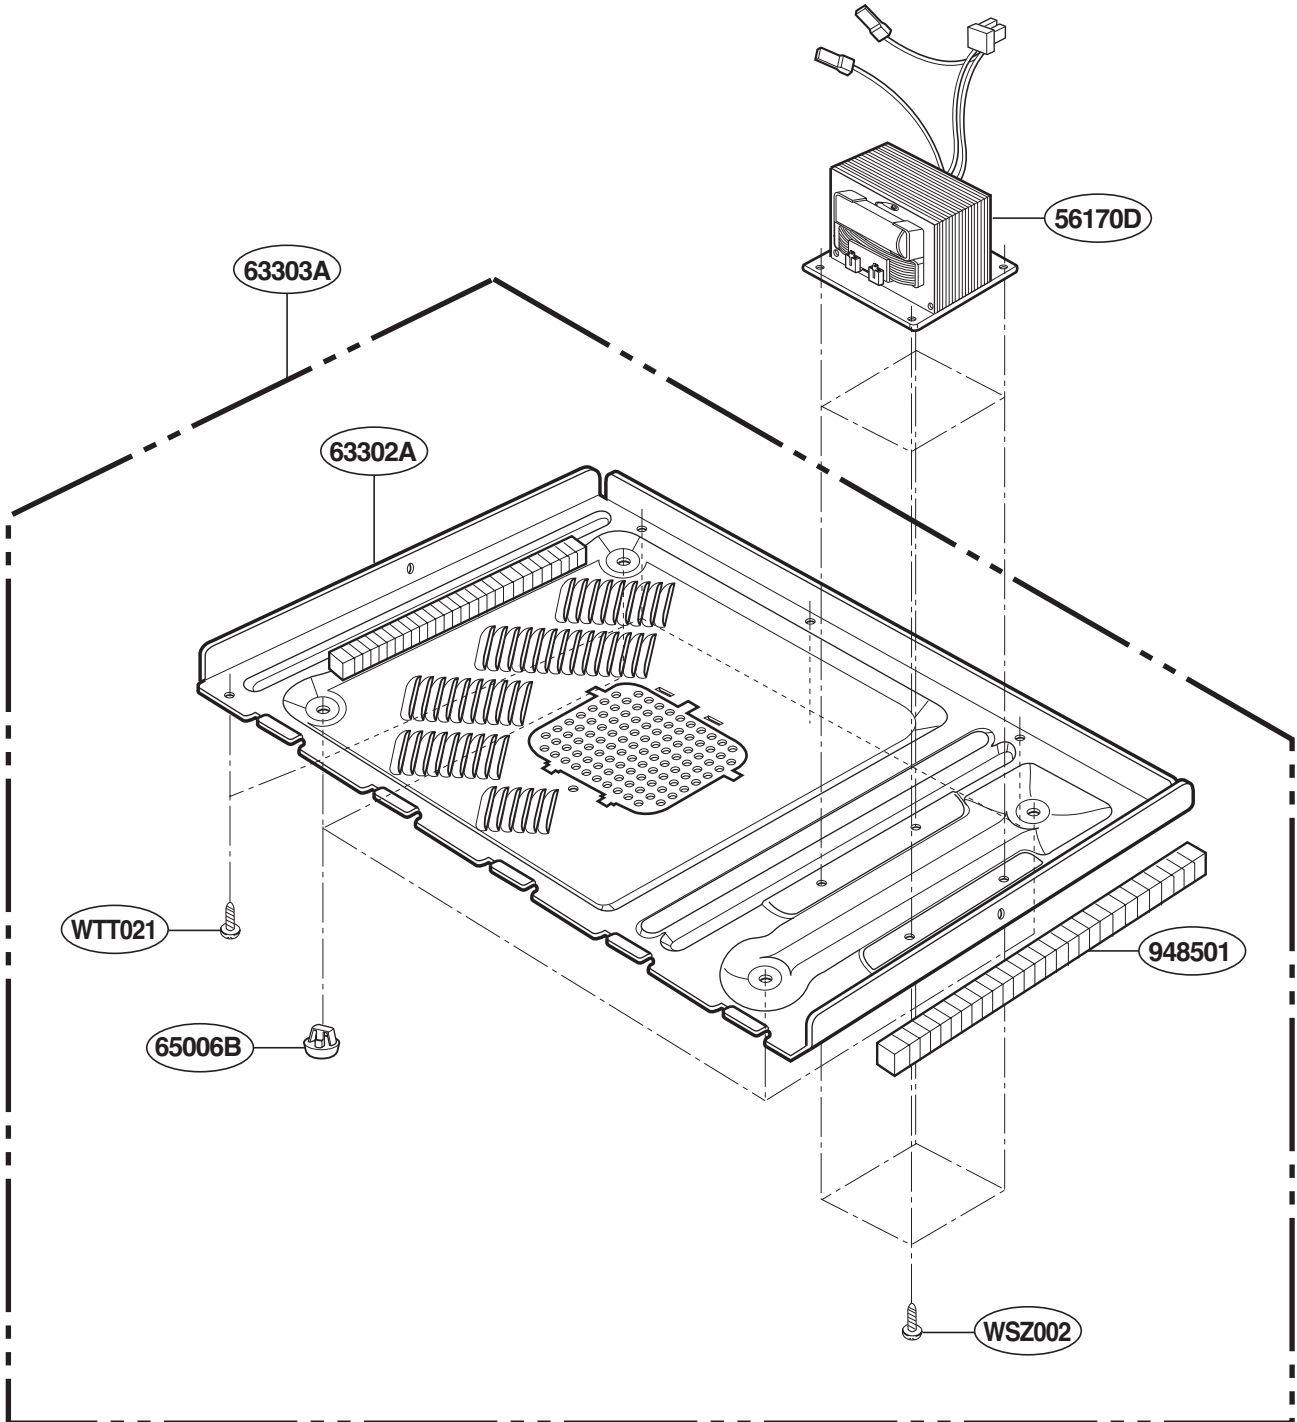

EXPLODED VIEW

INTRODUCTION

MODEL : PEB159CDN1BB
PEB159CDN1WW
PEB159CSN1SS

P/NO: MFL38213106

DOOR PARTS

FOR MODEL : PEB159CDN1BB
PEB159CDN1WW

FOR MODEL : PEB159CSN1SS

CONTROL PANEL PARTS

FOR MODEL : PEB159CDN1BB
PEB159CDN1WW

FOR MODEL : PEB159CSN1SS

OVEN CAVITY PARTS

LATCH BOARD PARTS

INTERIOR PARTS

BASE PLATE PARTS

SENSOR PARTS