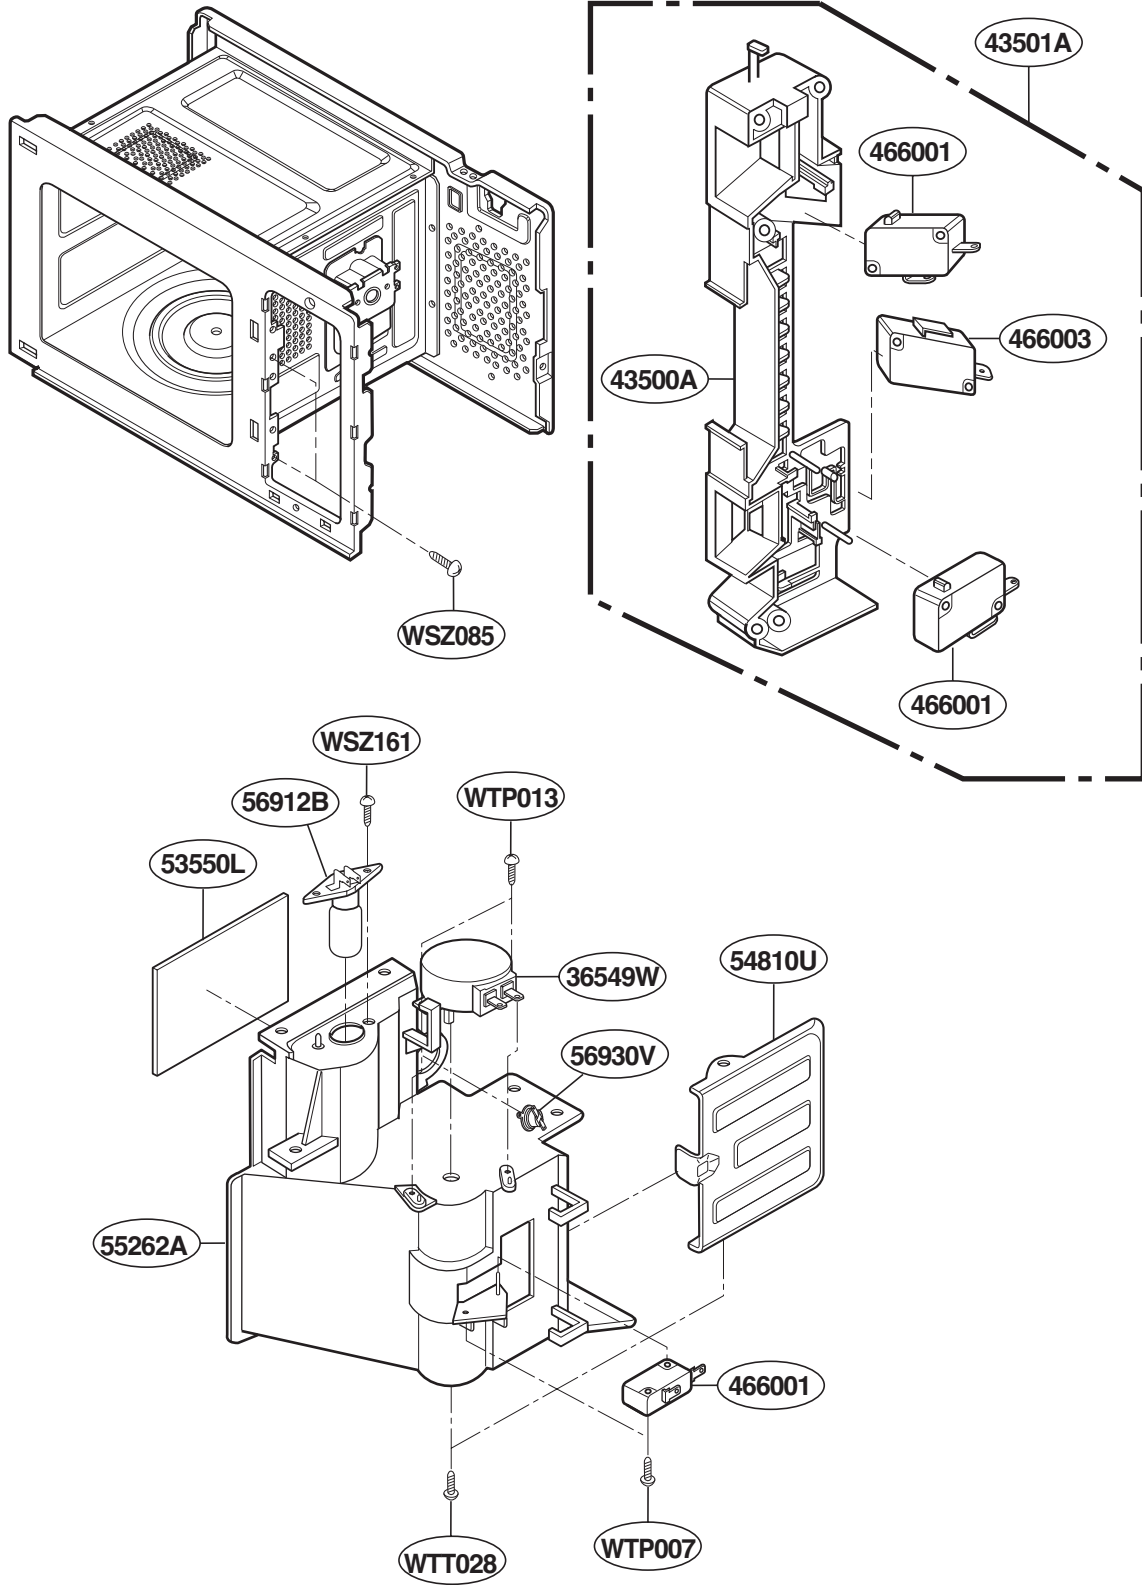

EXPLODED VIEW

INTRODUCTION

MODEL : PEB159CDN1BB
PEB159CDN1WW
PEB159CSN1SS

P/NO: MFL38213106

DOOR PARTS

FOR MODEL : PEB159CDN1BB
PEB159CDN1WW

FOR MODEL : PEB159CSN1SS

CONTROL PANEL PARTS

FOR MODEL : PEB159CDN1BB
PEB159CDN1WW

FOR MODEL : PEB159CSN1SS

OVEN CAVITY PARTS

LATCH BOARD PARTS

INTERIOR PARTS

BASE PLATE PARTS

SENSOR PARTS