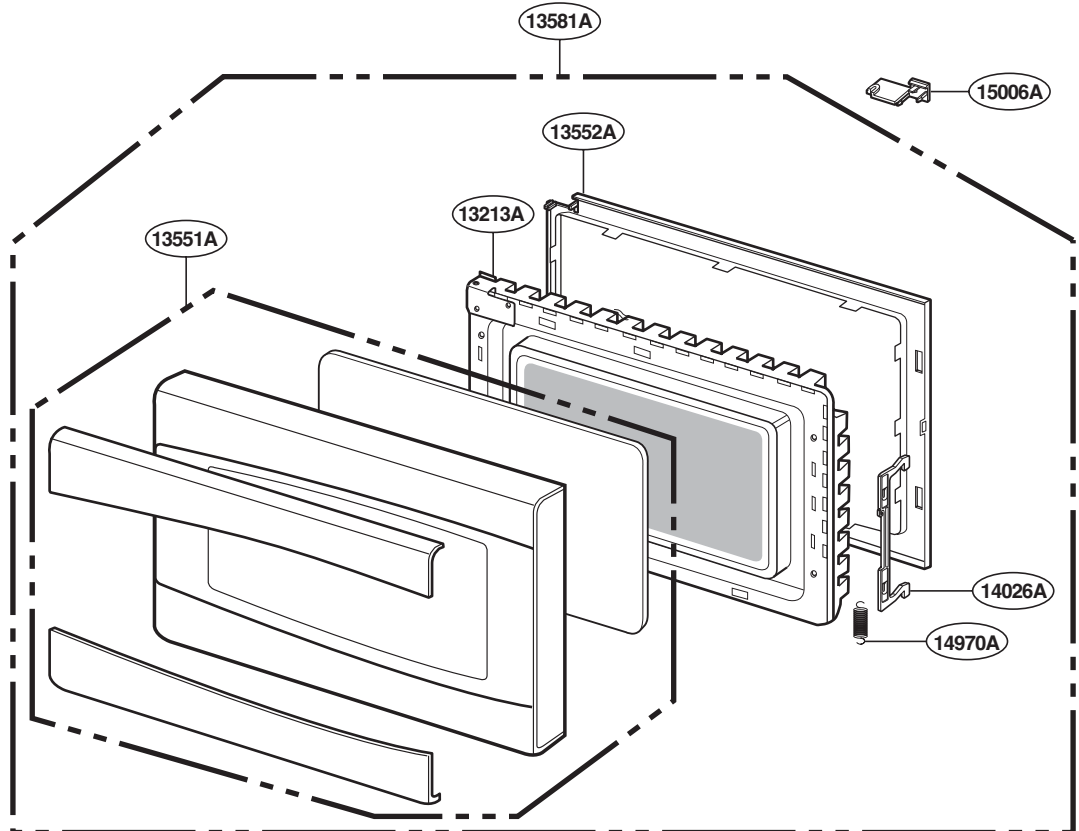

EXPLODED VIEW

INTRODUCTION

MODEL : PEB159CDN1BB
PEB159CDN1WW
PEB159CSN1SS

P/NO: MFL38213106

DOOR PARTS

FOR MODEL : PEB159CDN1BB
PEB159CDN1WW

FOR MODEL : PEB159CSN1SS

CONTROL PANEL PARTS

FOR MODEL : PEB159CDN1BB
PEB159CDN1WW

FOR MODEL : PEB159CSN1SS

OVEN CAVITY PARTS

LATCH BOARD PARTS

INTERIOR PARTS

BASE PLATE PARTS

SENSOR PARTS