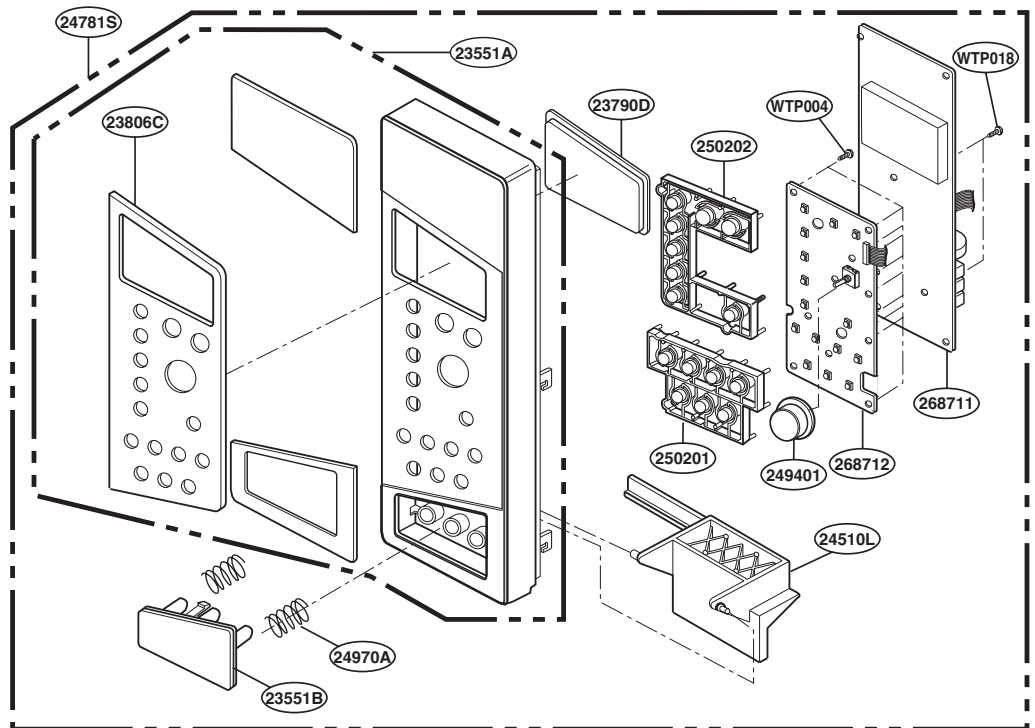

----- Manual continues below -----

EXPLODED VIEW

INTRODUCTION

MODEL : PEB159CDN1BB
PEB159CDN1WW
PEB159CSN1SS

P/NO: MFL38213106

DOOR PARTS

FOR MODEL : PEB159CDN1BB
PEB159CDN1WW

FOR MODEL : PEB159CSN1SS

CONTROL PANEL PARTS

FOR MODEL : PEB159CDN1BB
PEB159CDN1WW

FOR MODEL : PEB159CSN1SS

LATCH BOARD PARTS

INTERIOR PARTS

BASE PLATE PARTS

SENSOR PARTS