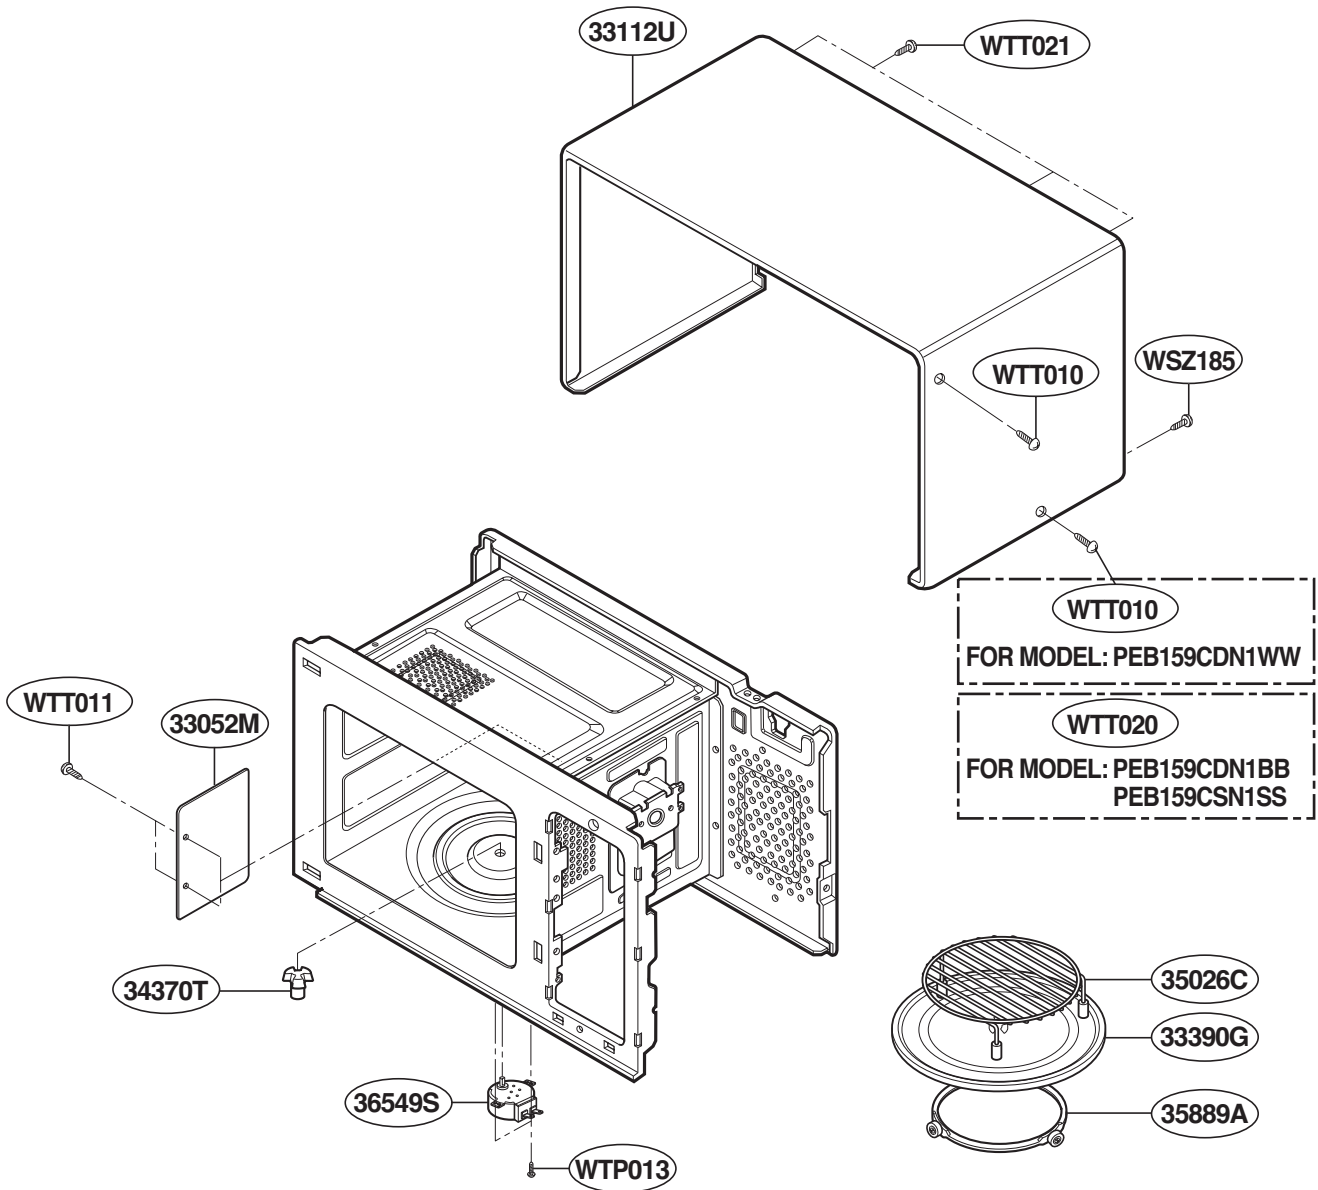

EXPLODED VIEW

INTRODUCTION

MODEL : PEB159CDN1BB
PEB159CDN1WW
PEB159CSN1SS

P/NO: MFL38213106

DOOR PARTS

FOR MODEL : PEB159CDN1BB
PEB159CDN1WW

FOR MODEL : PEB159CSN1SS

CONTROL PANEL PARTS

FOR MODEL : PEB159CDN1BB
PEB159CDN1WW

FOR MODEL : PEB159CSN1SS

OVEN CAVITY PARTS

LATCH BOARD PARTS

INTERIOR PARTS

BASE PLATE PARTS

SENSOR PARTS