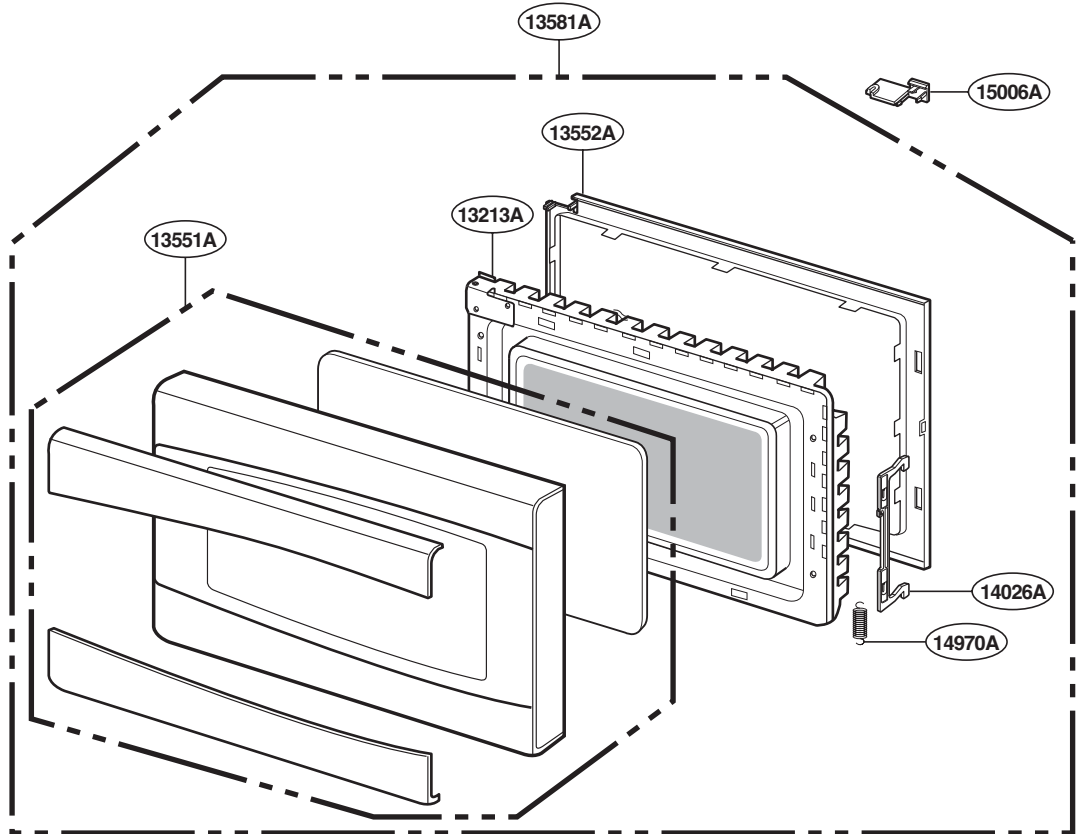

----- Manual continues below -----

EXPLODED VIEW

INTRODUCTION

MODEL : PEB159CDN1BB
PEB159CDN1WW
PEB159CSN1SS

P/NO: MFL38213106

DOOR PARTS

FOR MODEL : PEB159CDN1BB
PEB159CDN1WW

FOR MODEL : PEB159CSN1SS

CONTROL PANEL PARTS

FOR MODEL : PEB159CDN1BB
PEB159CDN1WW

FOR MODEL : PEB159CSN1SS

LATCH BOARD PARTS

INTERIOR PARTS

BASE PLATE PARTS

SENSOR PARTS