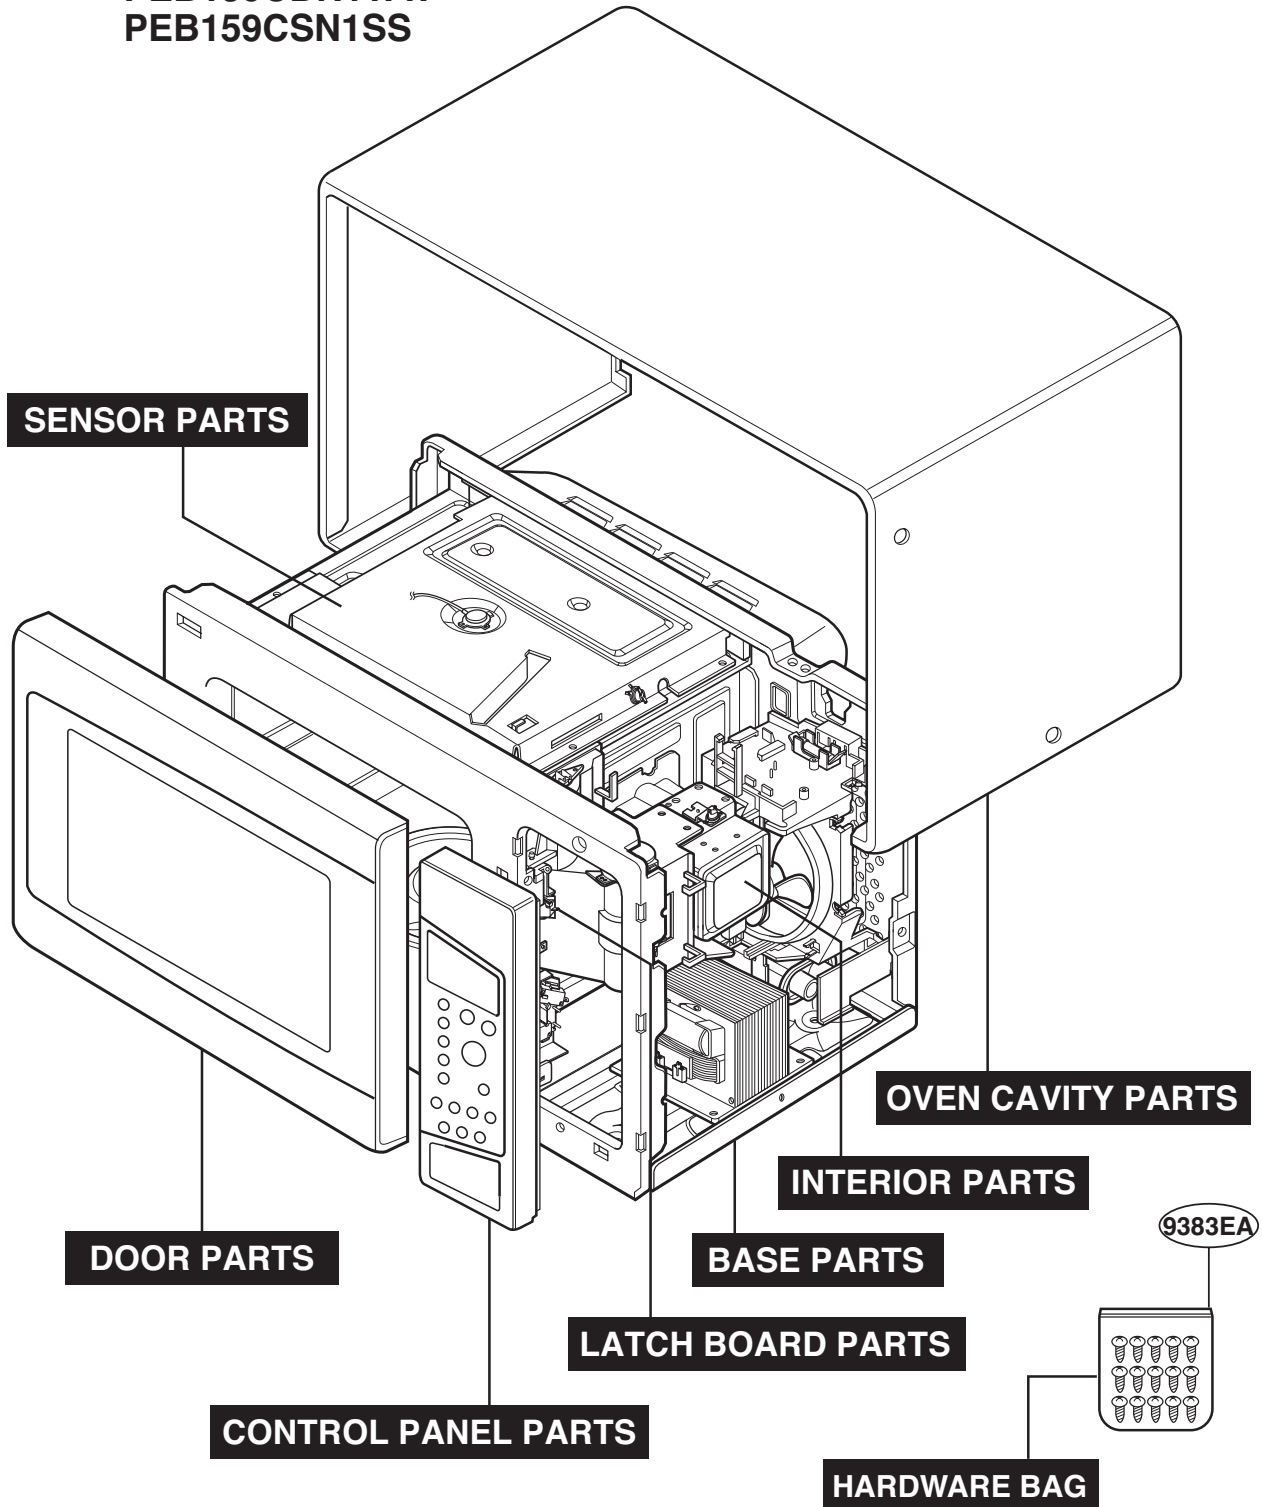

EXPLODED VIEW

INTRODUCTION

MODEL : PEB159CDN1BB
PEB159CDN1WW
PEB159CSN1SS

P/NO: MFL38213106

DOOR PARTS

FOR MODEL : PEB159CDN1BB
PEB159CDN1WW

FOR MODEL : PEB159CSN1SS

CONTROL PANEL PARTS

FOR MODEL : PEB159CDN1BB
PEB159CDN1WW

FOR MODEL : PEB159CSN1SS

OVEN CAVITY PARTS

LATCH BOARD PARTS

INTERIOR PARTS

BASE PLATE PARTS

SENSOR PARTS