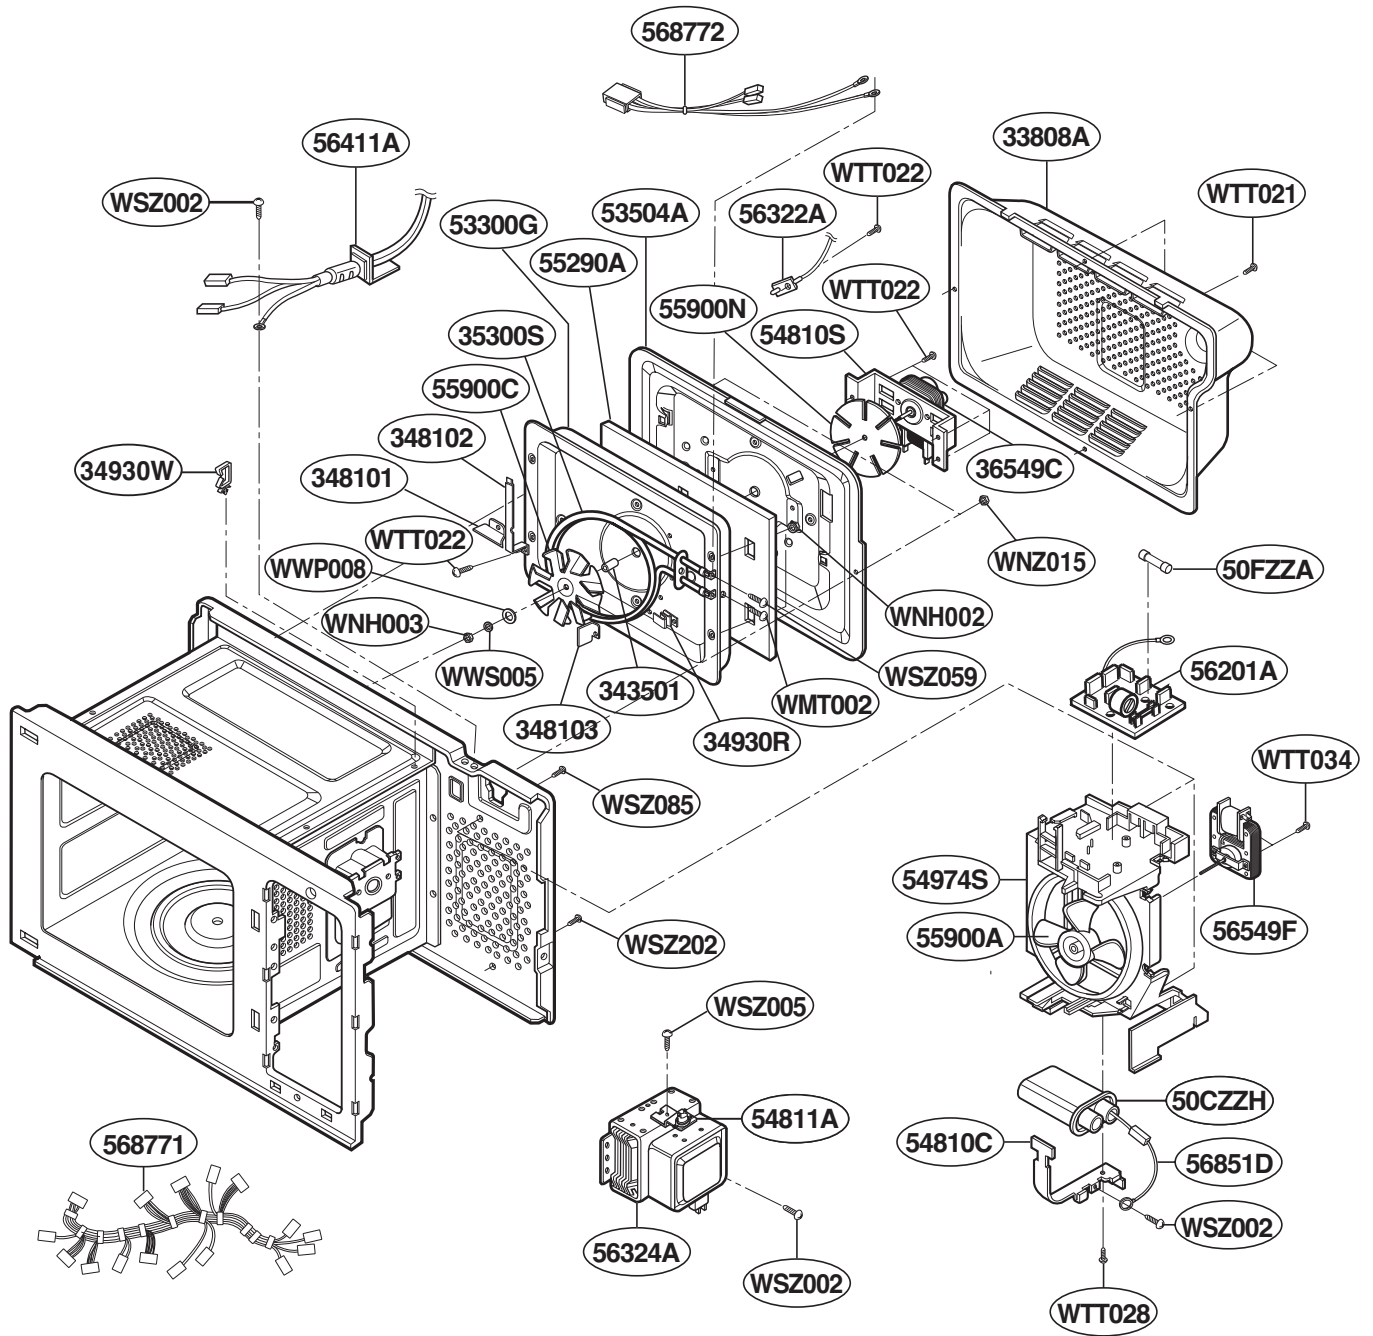

EXPLODED VIEW

INTRODUCTION

MODEL : PEB159CDN1BB
PEB159CDN1WW
PEB159CSN1SS

P/NO: MFL38213106

DOOR PARTS

FOR MODEL : PEB159CDN1BB
PEB159CDN1WW

FOR MODEL : PEB159CSN1SS

CONTROL PANEL PARTS

FOR MODEL : PEB159CDN1BB
PEB159CDN1WW

FOR MODEL : PEB159CSN1SS

OVEN CAVITY PARTS

LATCH BOARD PARTS

INTERIOR PARTS

BASE PLATE PARTS

SENSOR PARTS