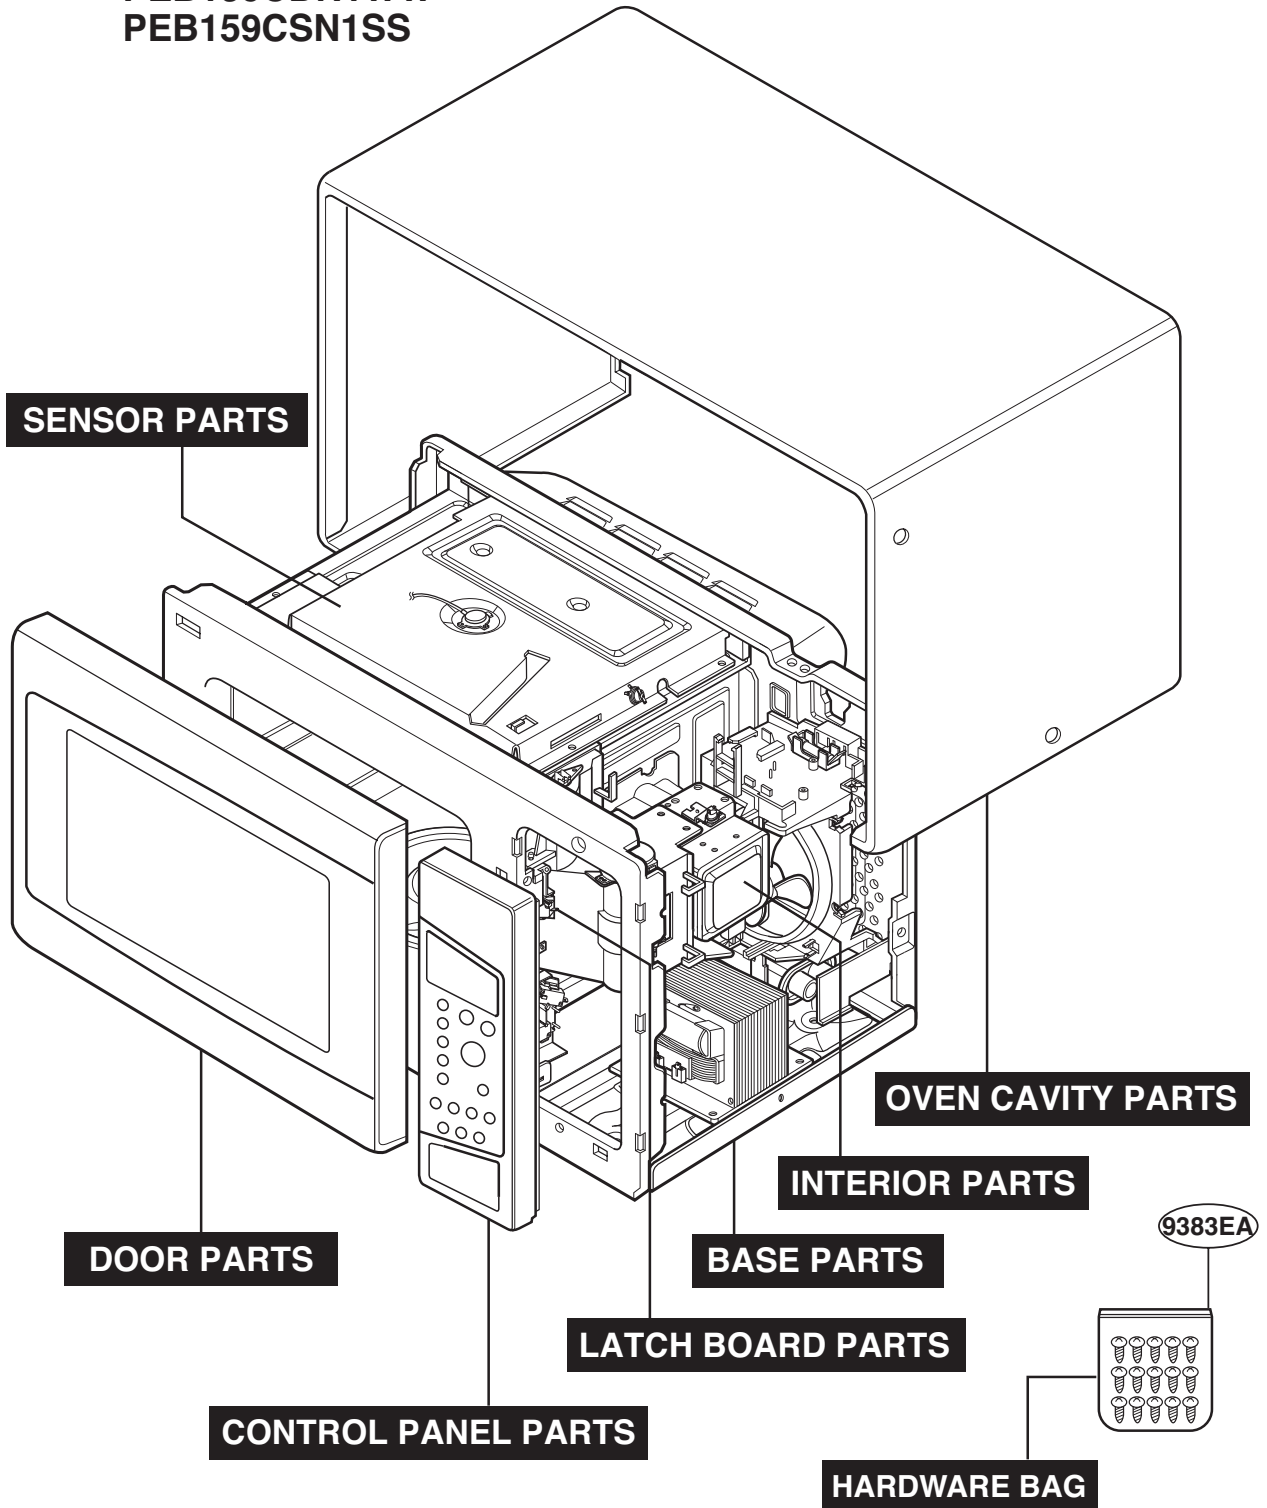

This Owner's Manual is provided and hosted by [Appliance Factory Parts](#).

PROFILE PEB159CSNSS Owner's Manual

[Shop genuine replacement parts for PROFILE
PEB159CSNSS](#)

[Find Your PROFILE Microwave Parts - Select From 3 Models](#)

----- Manual continues below -----

EXPLODED VIEW

INTRODUCTION

MODEL : PEB159CDN1BB
PEB159CDN1WW
PEB159CSN1SS

P/NO: MFL38213106

DOOR PARTS

FOR MODEL : PEB159CDN1BB
PEB159CDN1WW

FOR MODEL : PEB159CSN1SS

CONTROL PANEL PARTS

FOR MODEL : PEB159CDN1BB
PEB159CDN1WW

FOR MODEL : PEB159CSN1SS

LATCH BOARD PARTS

INTERIOR PARTS

BASE PLATE PARTS

SENSOR PARTS