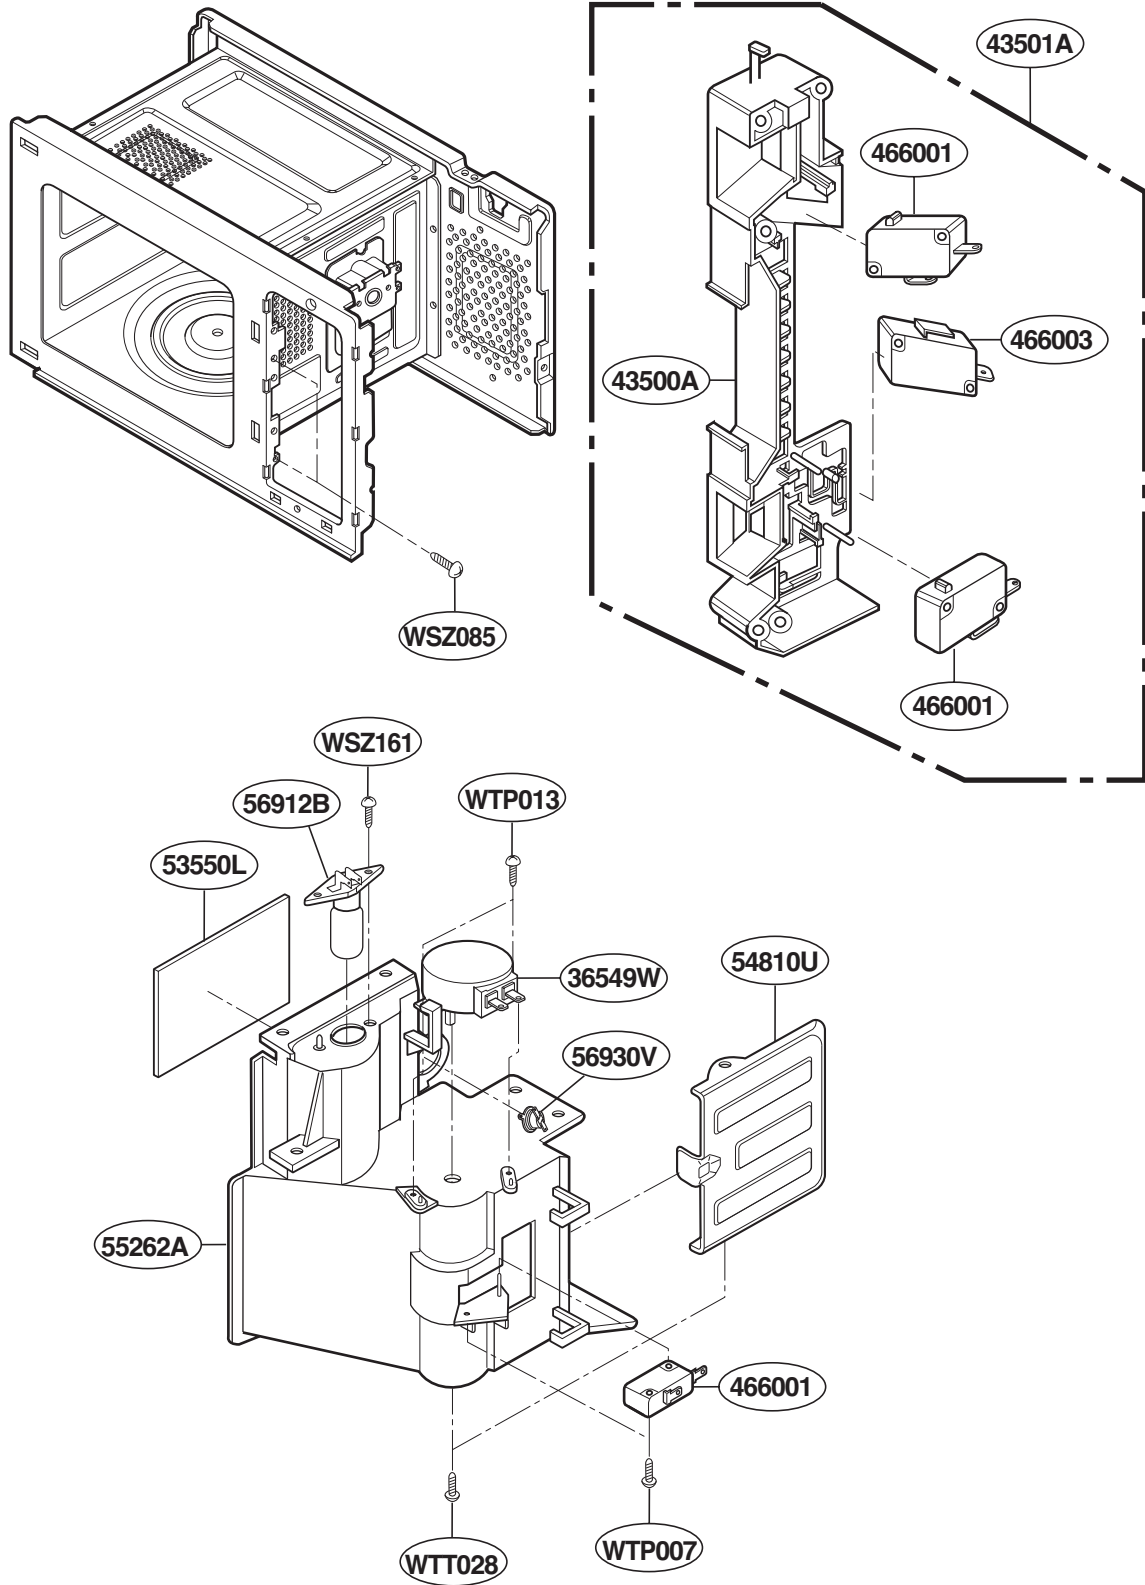

----- Manual continues below -----

EXPLODED VIEW

INTRODUCTION

MODEL : PEB159CDN1BB
PEB159CDN1WW
PEB159CSN1SS

P/NO: MFL38213106

DOOR PARTS

FOR MODEL : PEB159CDN1BB
PEB159CDN1WW

FOR MODEL : PEB159CSN1SS

CONTROL PANEL PARTS

FOR MODEL : PEB159CDN1BB
PEB159CDN1WW

FOR MODEL : PEB159CSN1SS

LATCH BOARD PARTS

INTERIOR PARTS

BASE PLATE PARTS

SENSOR PARTS