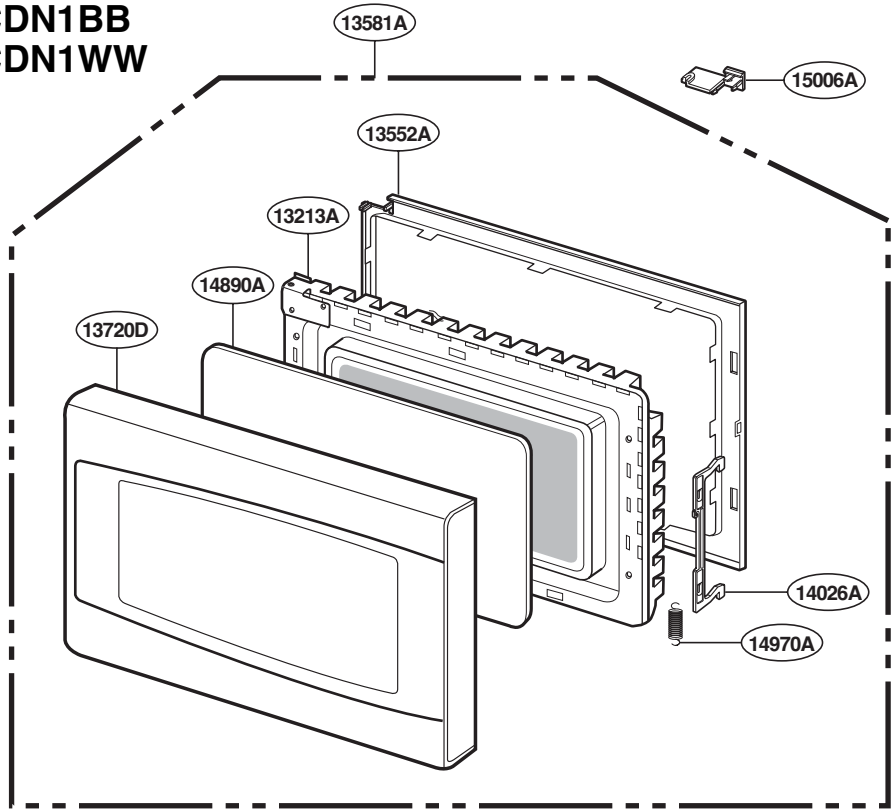

EXPLODED VIEW

INTRODUCTION

MODEL : PEB159CDN1BB
PEB159CDN1WW
PEB159CSN1SS

P/NO: MFL38213106

DOOR PARTS

FOR MODEL : PEB159CDN1BB
PEB159CDN1WW

FOR MODEL : PEB159CSN1SS

CONTROL PANEL PARTS

FOR MODEL : PEB159CDN1BB
PEB159CDN1WW

FOR MODEL : PEB159CSN1SS

OVEN CAVITY PARTS

LATCH BOARD PARTS

INTERIOR PARTS

BASE PLATE PARTS

SENSOR PARTS