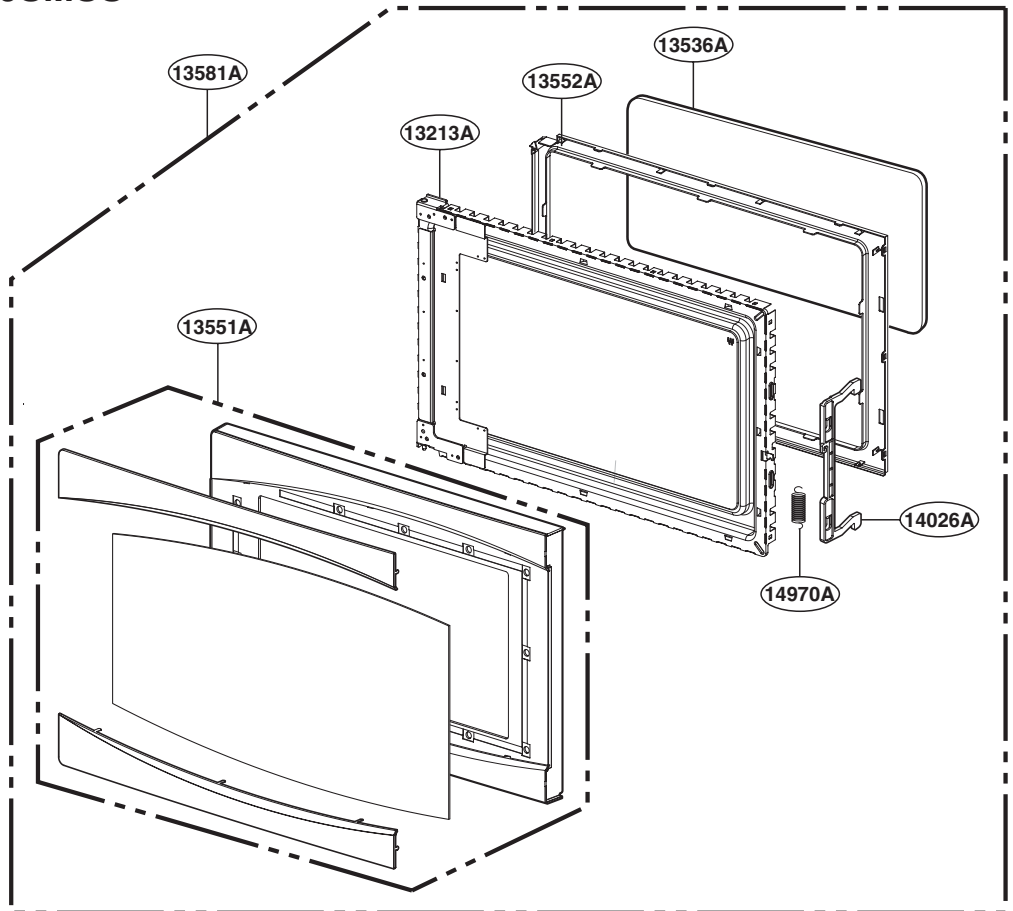

----- Manual continues below -----

EXPLODED VIEW

INTRODUCTION

MODEL: PEB2060DMBB
PEB2060DMWW
PEB2060DMCC
PEB2060SMSS

DOOR PARTS

For Model: PEB2060DMBB
PEB2060DMWW
PEB2060DMCC

For Model: PEB2060SMSS

CONTROLLER PARTS

For Model: PEB2060DMBB
PEB2060DMWW
PEB2060DMCC

For Model: PEB2060SMSS

OVEN CAVITY PARTS

LATCH BOARD PARTS

INTERIOR PARTS

BASE PLATE PARTS

SENSOR PARTS