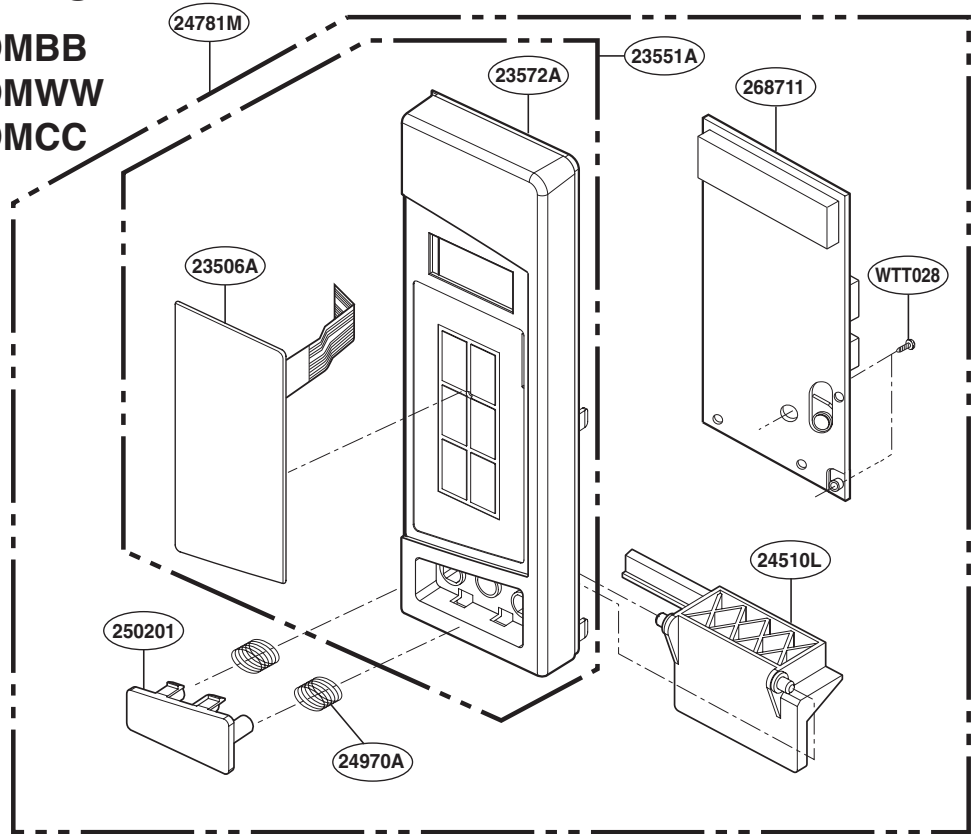

----- Manual continues below -----

EXPLODED VIEW

INTRODUCTION

MODEL: PEB2060DMBB
PEB2060DMWW
PEB2060DMCC
PEB2060SMSS

DOOR PARTS

For Model: PEB2060DMBB
PEB2060DMWW
PEB2060DMCC

For Model: PEB2060SMSS

CONTROLLER PARTS

For Model: PEB2060DMBB
PEB2060DMWW
PEB2060DMCC

For Model: PEB2060SMSS

OVEN CAVITY PARTS

LATCH BOARD PARTS

INTERIOR PARTS

BASE PLATE PARTS

SENSOR PARTS