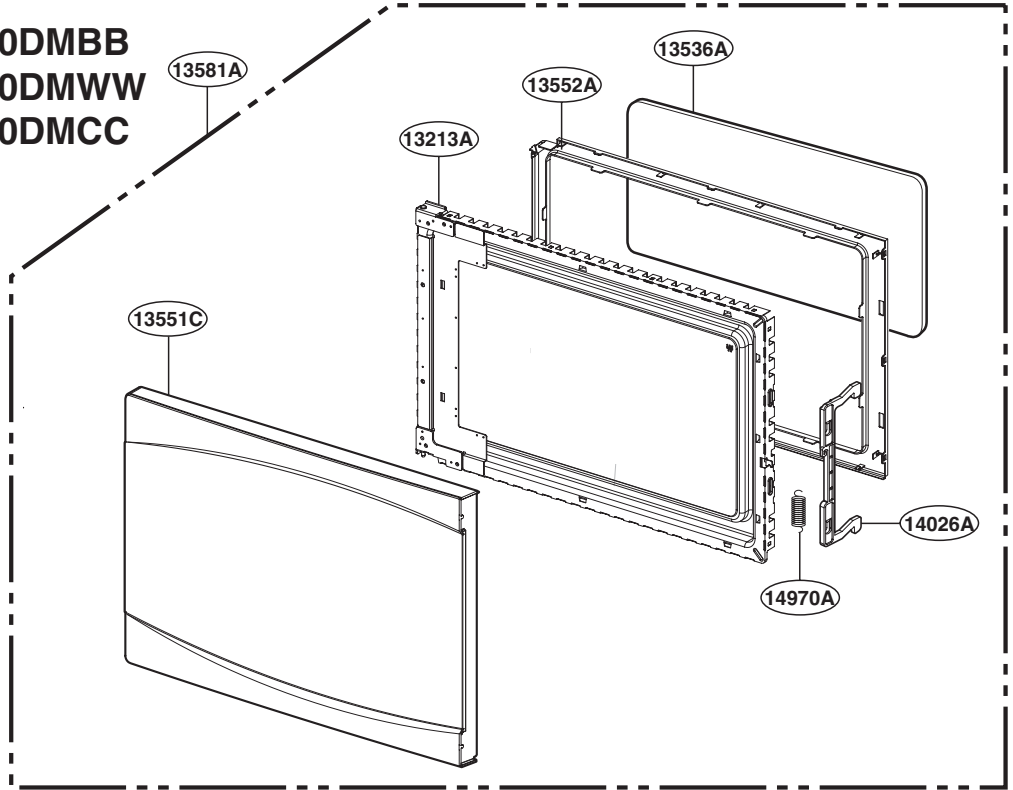

----- Manual continues below -----

EXPLODED VIEW

INTRODUCTION

MODEL: PEB2060DMBB
PEB2060DMWW
PEB2060DMCC
PEB2060SMSS

DOOR PARTS

For Model: PEB2060DMBB
PEB2060DMWW
PEB2060DMCC

For Model: PEB2060SMSS

CONTROLLER PARTS

For Model: PEB2060DMBB
PEB2060DMWW
PEB2060DMCC

For Model: PEB2060SMSS

OVEN CAVITY PARTS

LATCH BOARD PARTS

INTERIOR PARTS

BASE PLATE PARTS

SENSOR PARTS