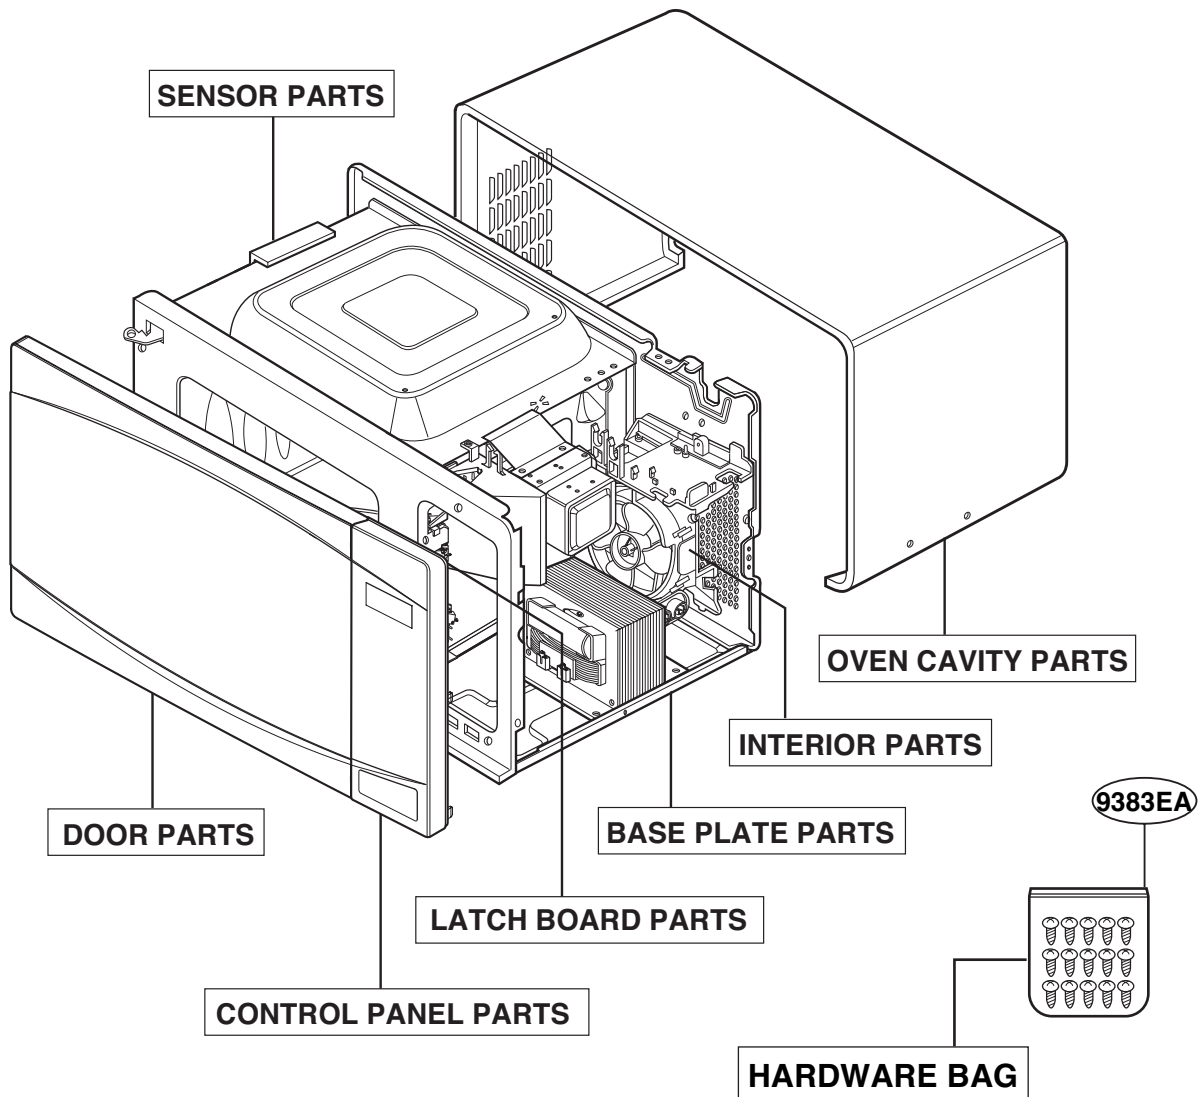

This Owner's Manual is provided and hosted by [Appliance Factory Parts](#).

GE PEB2060DMWW Owner's Manual

[Shop genuine replacement parts for GE
PEB2060DMWW](#)

[Find Your GE Microwave Parts - Select From 3055 Models](#)

----- Manual continues below -----

EXPLODED VIEW

INTRODUCTION

MODEL: PEB2060DMBB
PEB2060DMWW
PEB2060DMCC
PEB2060SMSS

DOOR PARTS

For Model: PEB2060DMBB
PEB2060DMWW
PEB2060DMCC

For Model: PEB2060SMSS

CONTROLLER PARTS

For Model: PEB2060DMBB
PEB2060DMWW
PEB2060DMCC

For Model: PEB2060SMSS

OVEN CAVITY PARTS

LATCH BOARD PARTS

INTERIOR PARTS

BASE PLATE PARTS

SENSOR PARTS