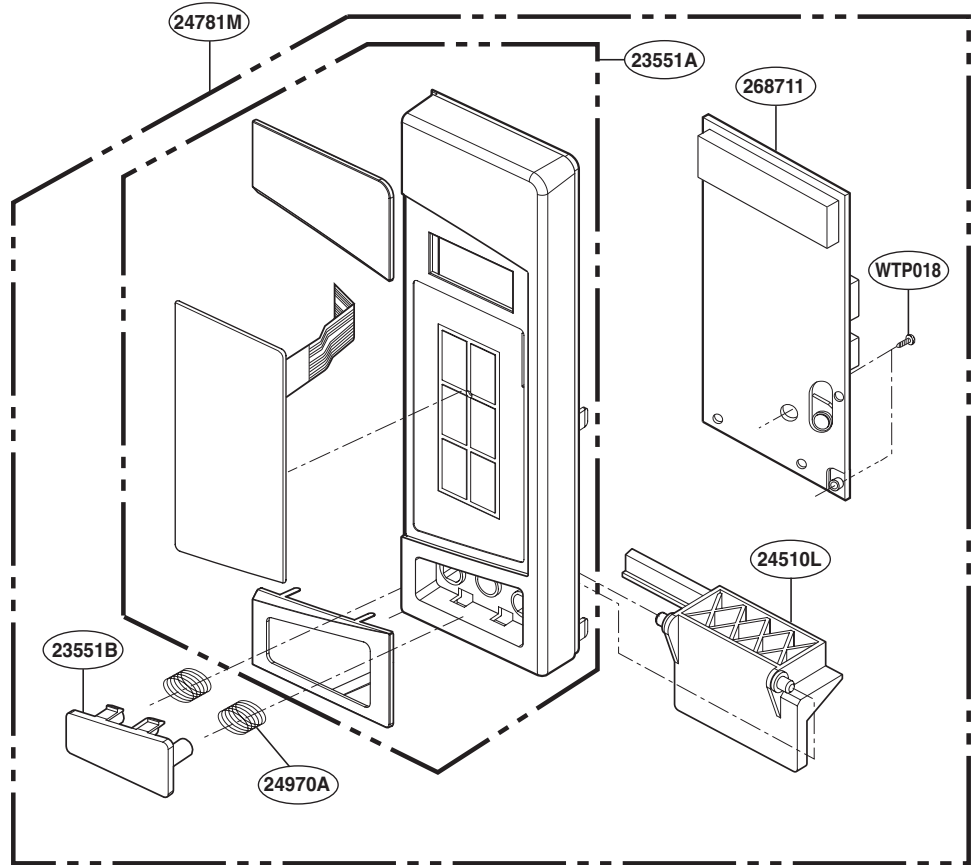

----- Manual continues below -----

EXPLODED VIEW

INTRODUCTION

MODEL: PEB2060DMBB
PEB2060DMWW
PEB2060DMCC
PEB2060SMSS

DOOR PARTS

For Model: PEB2060DMBB
PEB2060DMWW
PEB2060DMCC

For Model: PEB2060SMSS

CONTROLLER PARTS

For Model: PEB2060DMBB
PEB2060DMWW
PEB2060DMCC

For Model: PEB2060SMSS

OVEN CAVITY PARTS

LATCH BOARD PARTS

INTERIOR PARTS

BASE PLATE PARTS

SENSOR PARTS