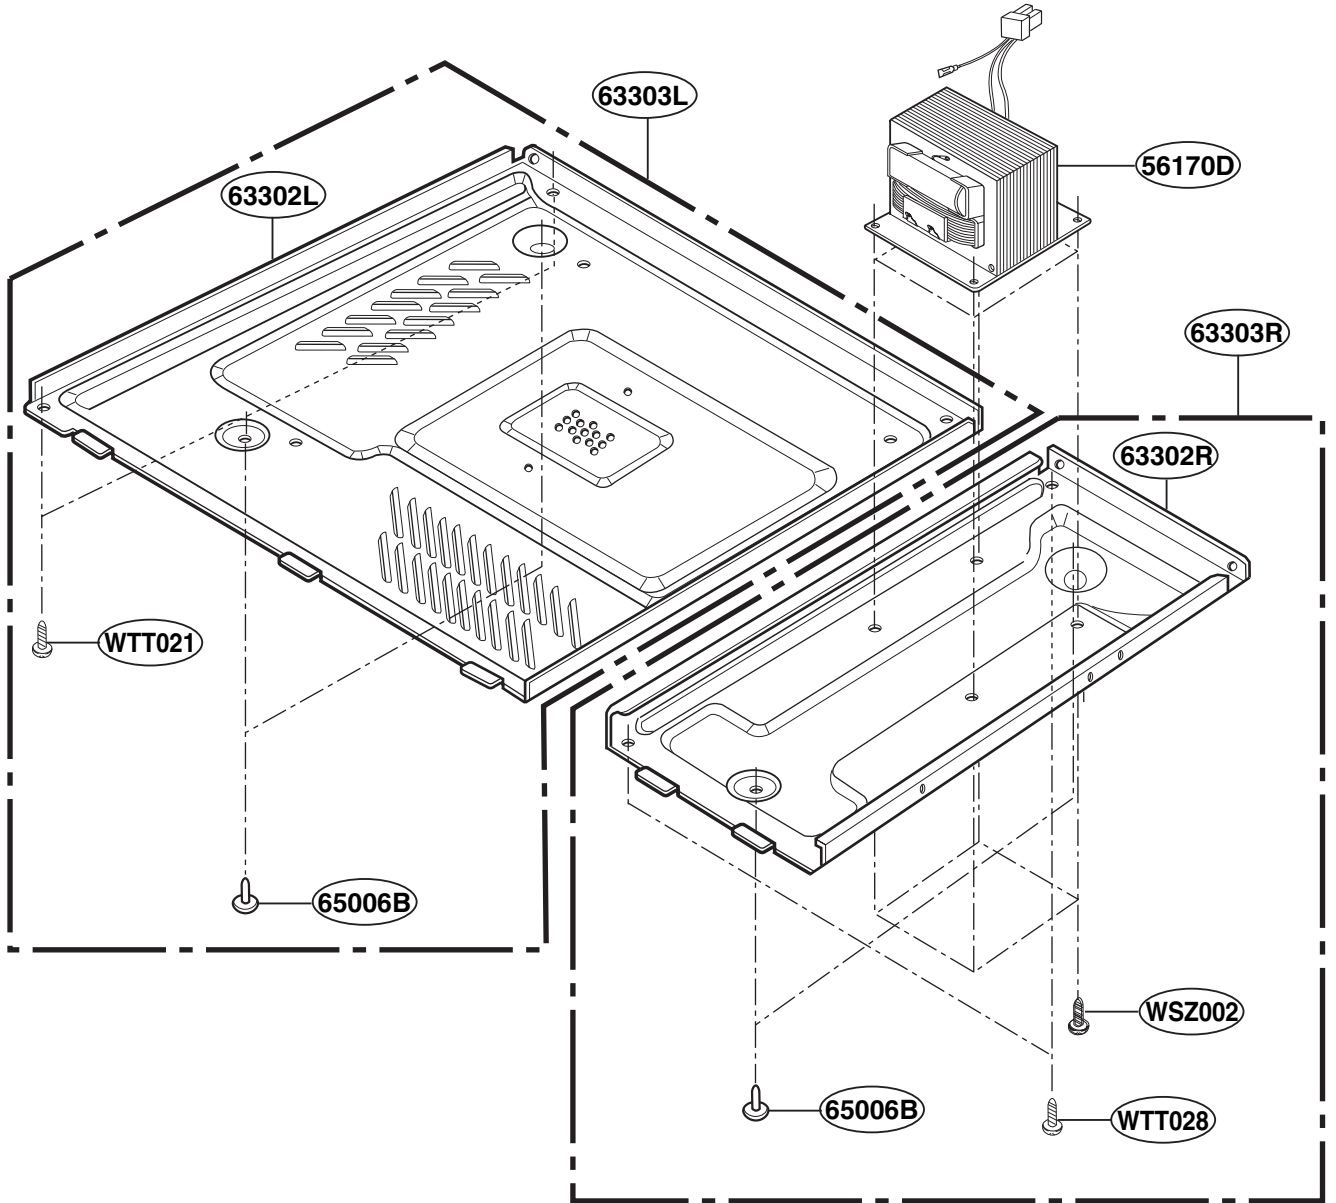

----- Manual continues below -----

EXPLODED VIEW

INTRODUCTION

MODEL: PEB2060DMBB
PEB2060DMWW
PEB2060DMCC
PEB2060SMSS

DOOR PARTS

For Model: PEB2060DMBB
PEB2060DMWW
PEB2060DMCC

For Model: PEB2060SMSS

CONTROLLER PARTS

For Model: PEB2060DMBB
PEB2060DMWW
PEB2060DMCC

For Model: PEB2060SMSS

OVEN CAVITY PARTS

LATCH BOARD PARTS

INTERIOR PARTS

BASE PLATE PARTS

SENSOR PARTS