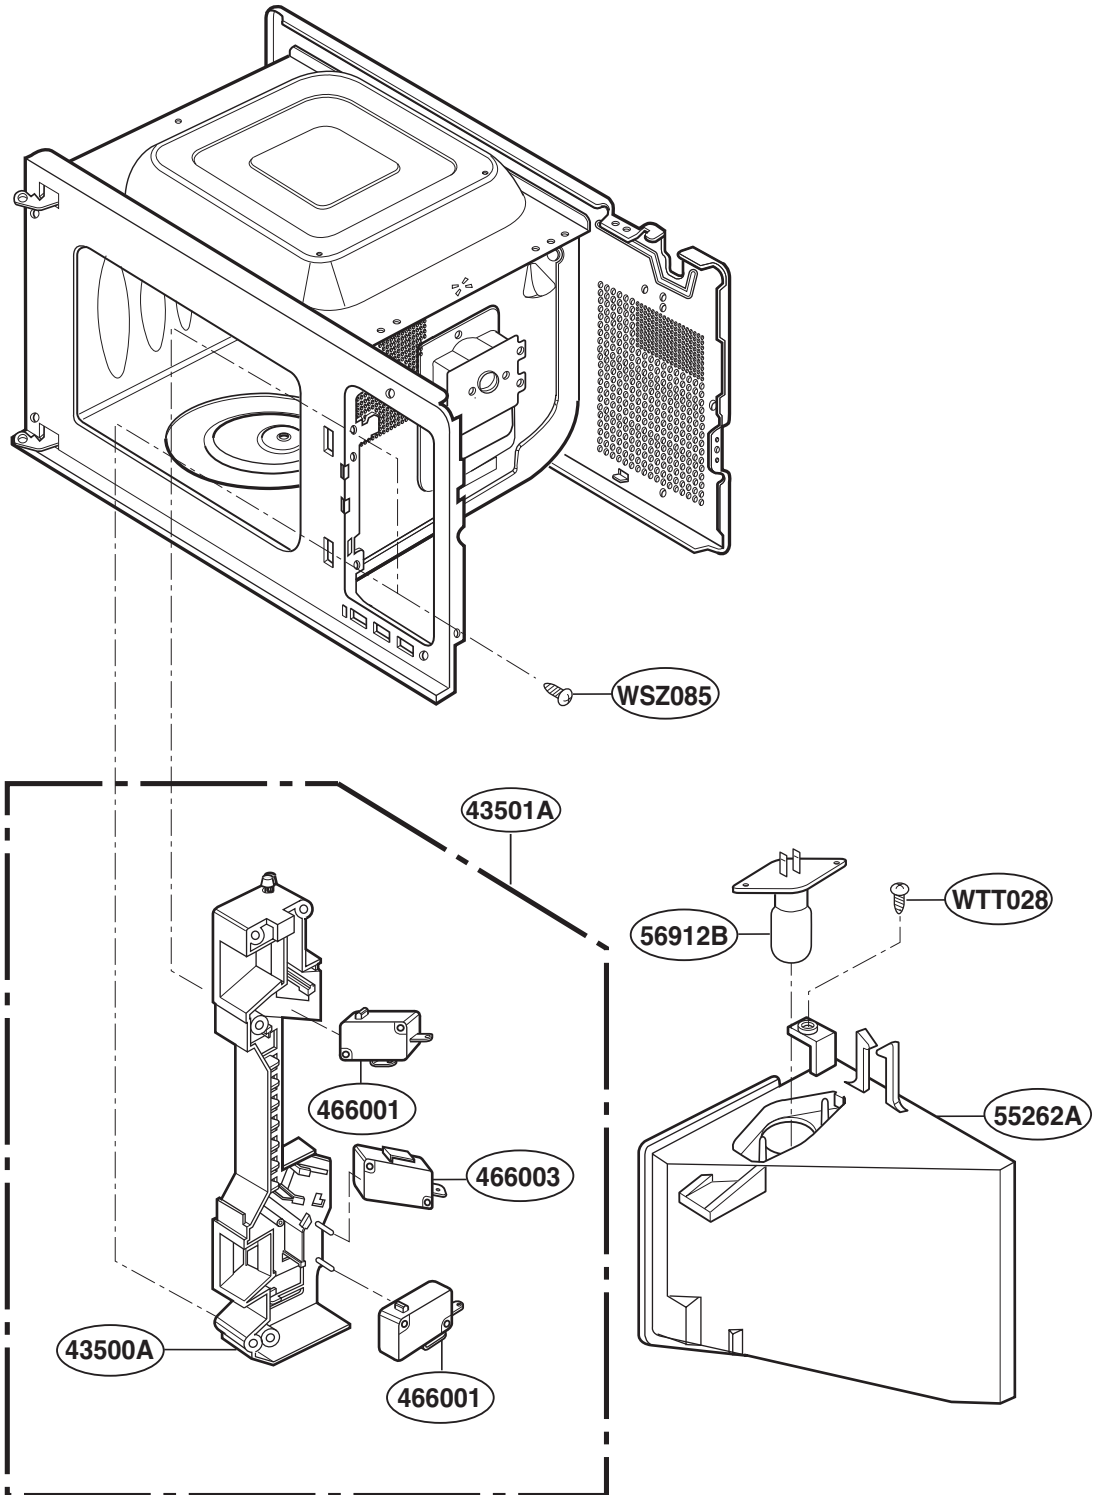

----- Manual continues below -----

EXPLODED VIEW

INTRODUCTION

MODEL: PEB2060DMBB
PEB2060DMWW
PEB2060DMCC
PEB2060SMSS

DOOR PARTS

For Model: PEB2060DMBB
PEB2060DMWW
PEB2060DMCC

For Model: PEB2060SMSS

CONTROLLER PARTS

For Model: PEB2060DMBB
PEB2060DMWW
PEB2060DMCC

For Model: PEB2060SMSS

OVEN CAVITY PARTS

LATCH BOARD PARTS

INTERIOR PARTS

BASE PLATE PARTS

SENSOR PARTS