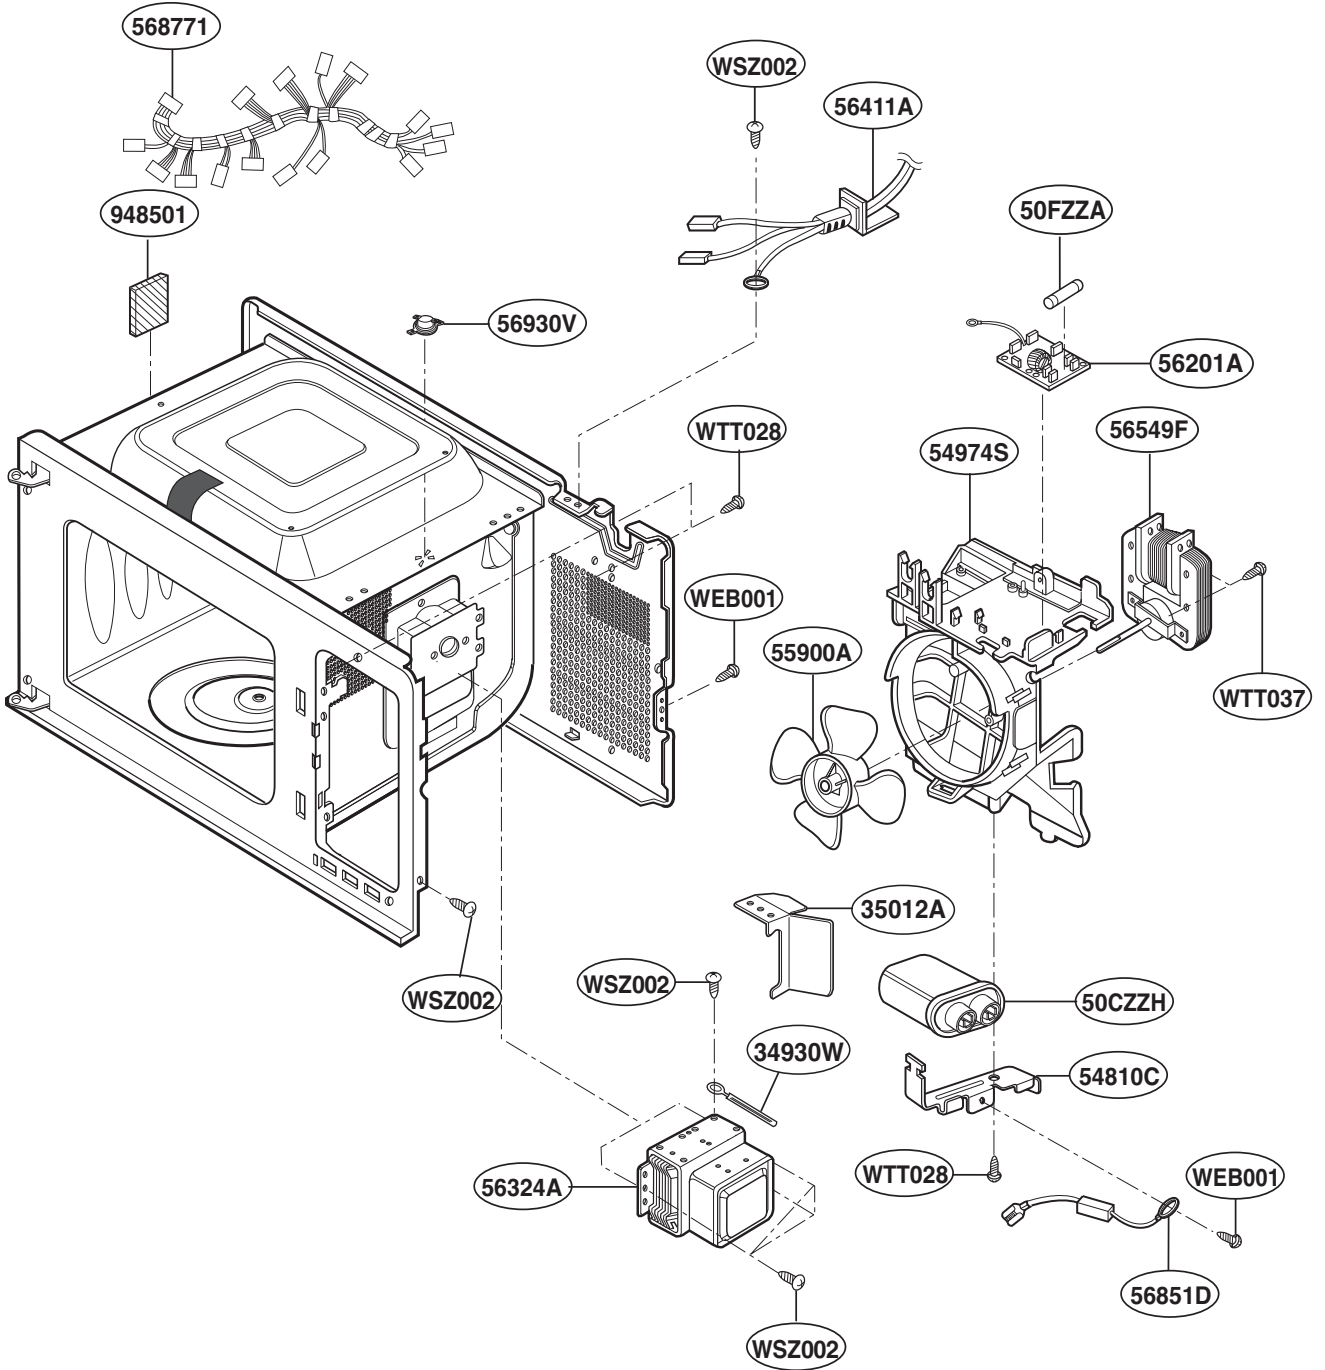

This Owner's Manual is provided and hosted by [Appliance Factory Parts](#).

GE PEB2060DMWW Owner's Manual

[Shop genuine replacement parts for GE
PEB2060DMWW](#)

[Find Your GE Microwave Parts - Select From 3055 Models](#)

----- Manual continues below -----

EXPLODED VIEW

INTRODUCTION

MODEL: PEB2060DMBB
PEB2060DMWW
PEB2060DMCC
PEB2060SMSS

DOOR PARTS

For Model: PEB2060DMBB
PEB2060DMWW
PEB2060DMCC

For Model: PEB2060SMSS

CONTROLLER PARTS

For Model: PEB2060DMBB
PEB2060DMWW
PEB2060DMCC

For Model: PEB2060SMSS

OVEN CAVITY PARTS

LATCH BOARD PARTS

INTERIOR PARTS

BASE PLATE PARTS

SENSOR PARTS