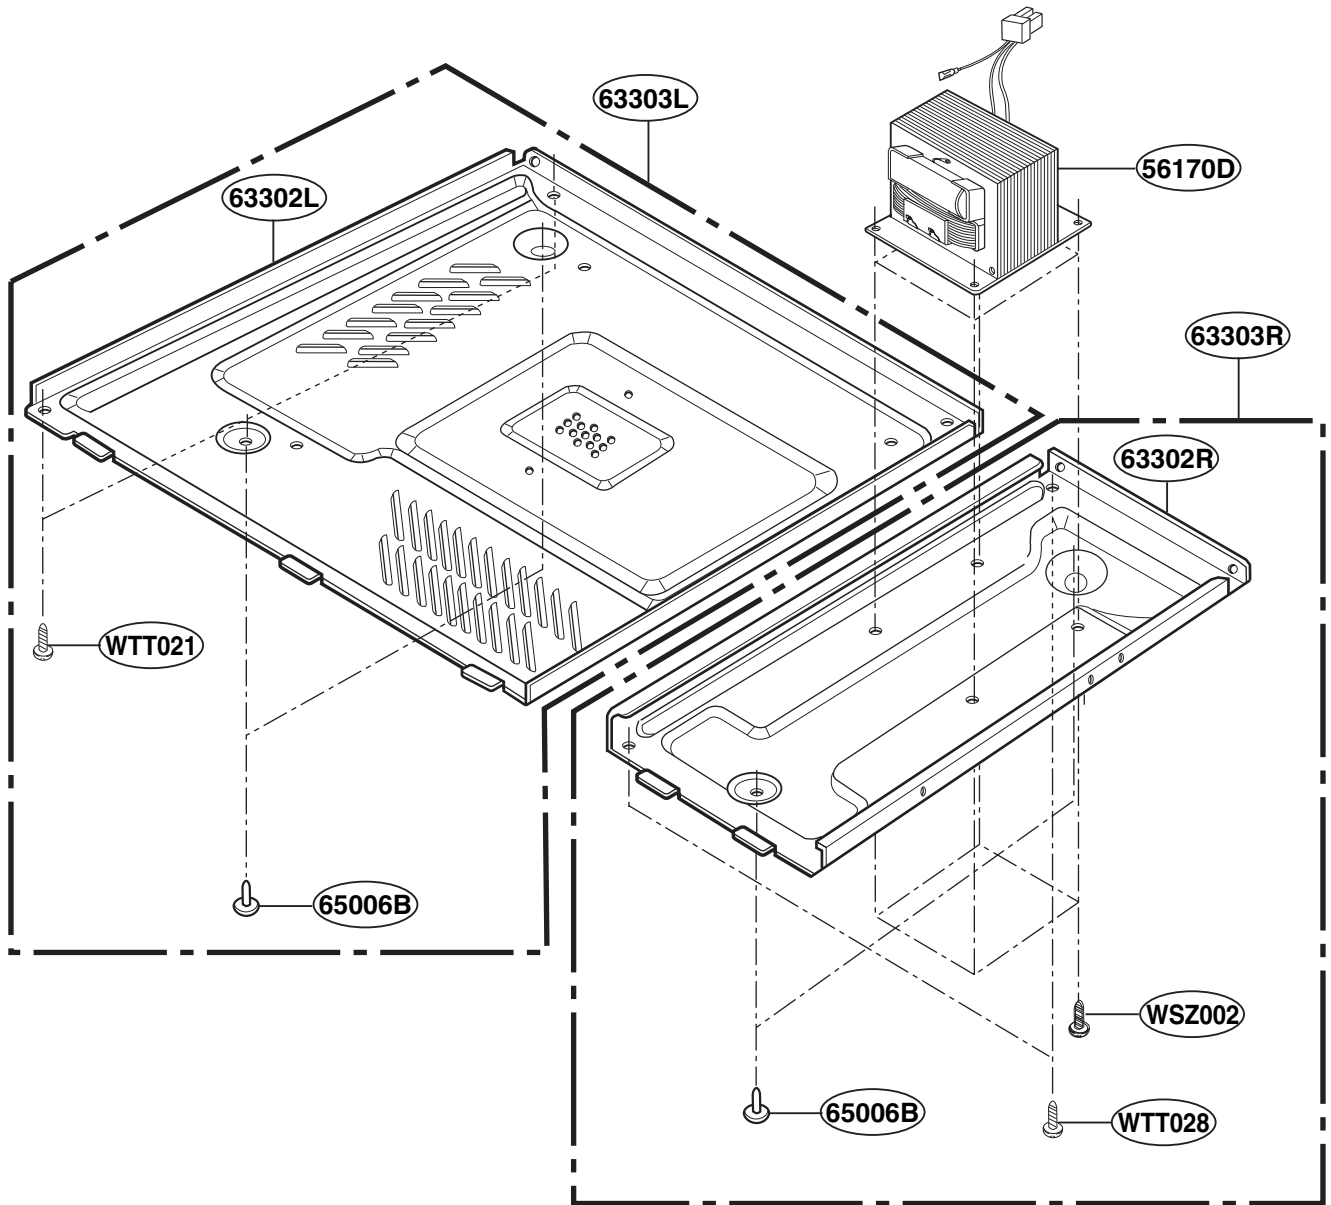

EXPLODED VIEW

INTRODUCTION

MODEL: PEB2060DMBB
PEB2060DMWW
PEB2060DMCC
PEB2060SMSS

DOOR PARTS

For Model: PEB2060DMBB
PEB2060DMWW
PEB2060DMCC

For Model: PEB2060SMSS

CONTROLLER PARTS

For Model: PEB2060DMBB
PEB2060DMWW
PEB2060DMCC

For Model: PEB2060SMSS

OVEN CAVITY PARTS

LATCH BOARD PARTS

INTERIOR PARTS

BASE PLATE PARTS

SENSOR PARTS