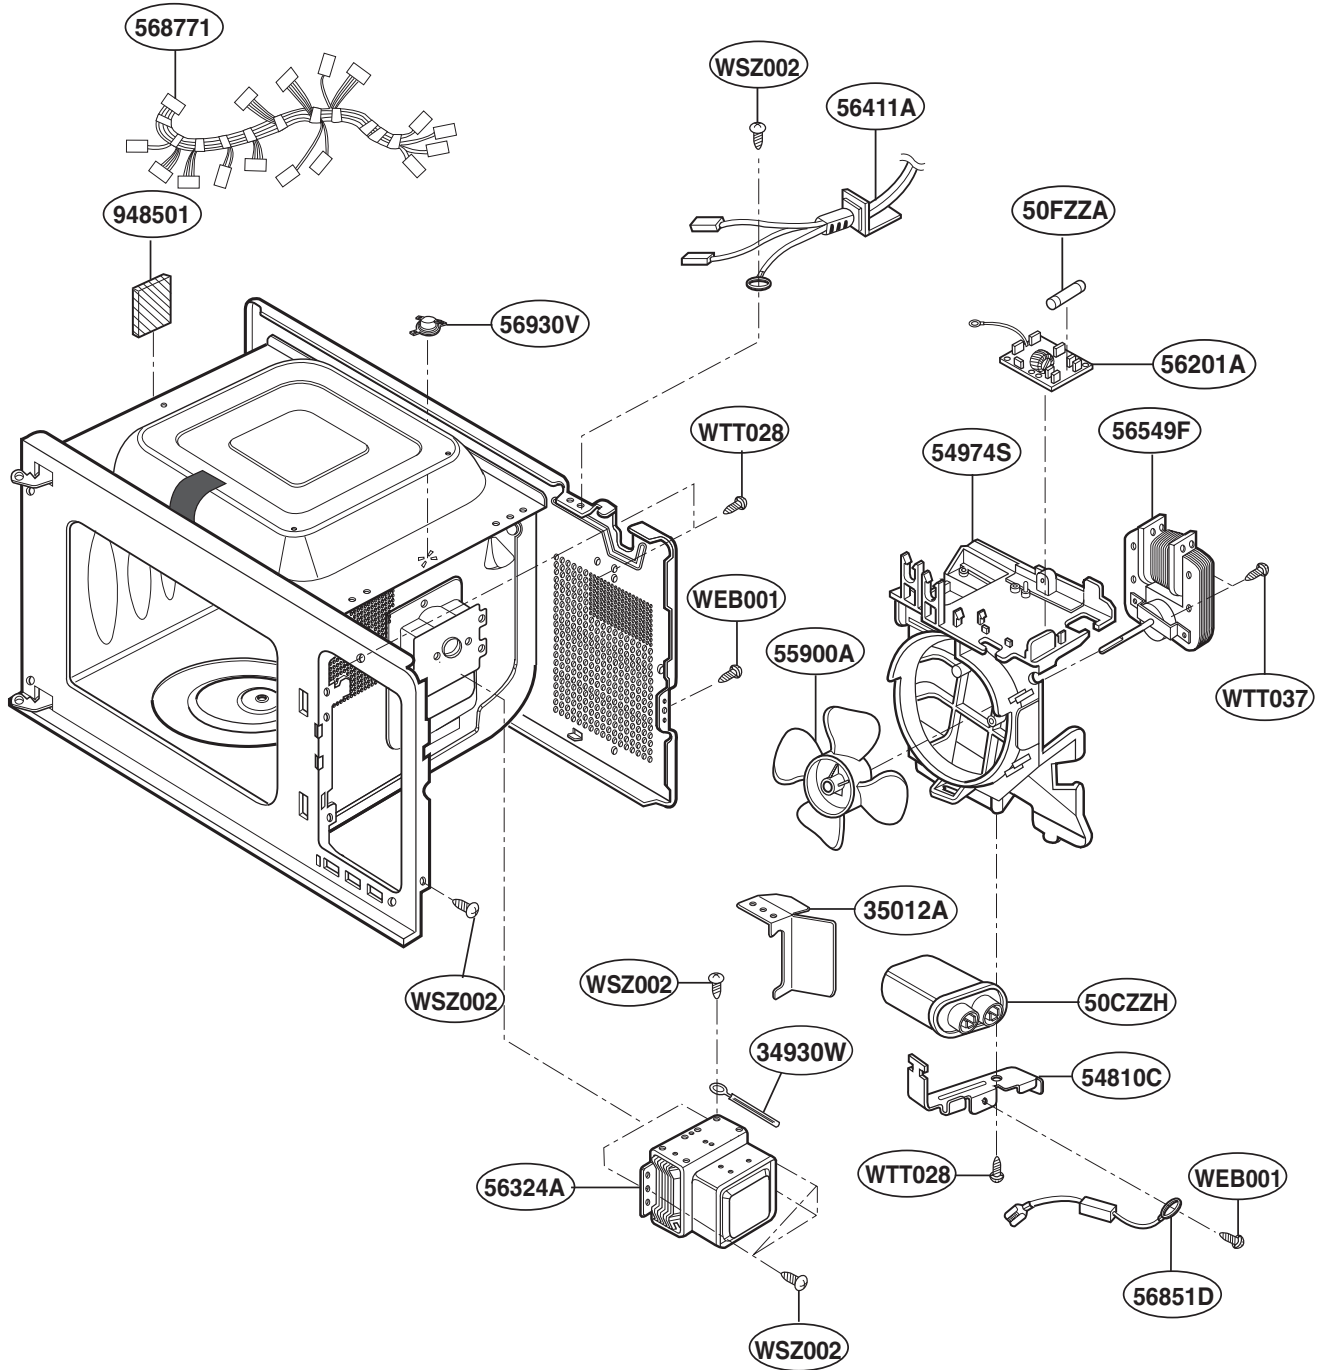

EXPLODED VIEW

INTRODUCTION

MODEL: PEB2060DMBB
PEB2060DMWW
PEB2060DMCC
PEB2060SMSS

DOOR PARTS

For Model: PEB2060DMBB
PEB2060DMWW
PEB2060DMCC

For Model: PEB2060SMSS

CONTROLLER PARTS

For Model: PEB2060DMBB
PEB2060DMWW
PEB2060DMCC

For Model: PEB2060SMSS

OVEN CAVITY PARTS

LATCH BOARD PARTS

INTERIOR PARTS

BASE PLATE PARTS

SENSOR PARTS