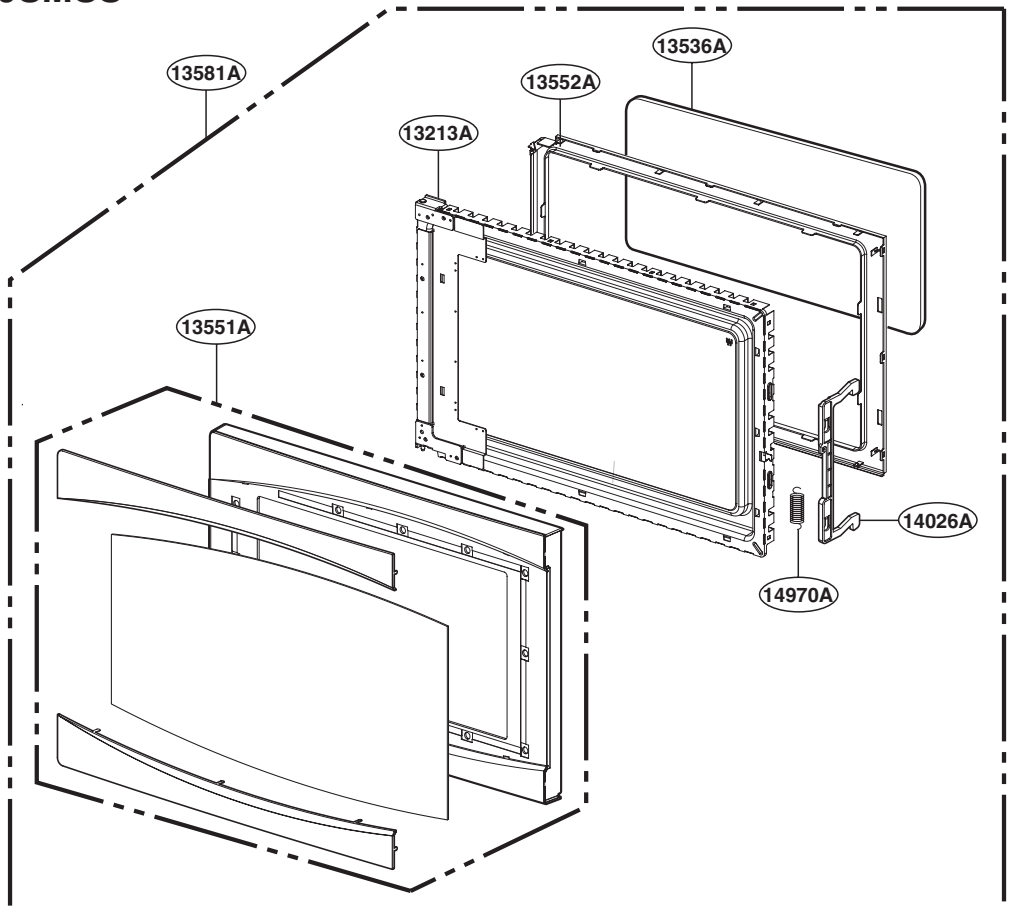

EXPLODED VIEW

INTRODUCTION

MODEL: PEB2060DMBB
PEB2060DMWW
PEB2060DMCC
PEB2060SMSS

DOOR PARTS

For Model: PEB2060DMBB
PEB2060DMWW
PEB2060DMCC

For Model: PEB2060SMSS

CONTROLLER PARTS

For Model: PEB2060DMBB
PEB2060DMWW
PEB2060DMCC

For Model: PEB2060SMSS

OVEN CAVITY PARTS

LATCH BOARD PARTS

INTERIOR PARTS

BASE PLATE PARTS

SENSOR PARTS