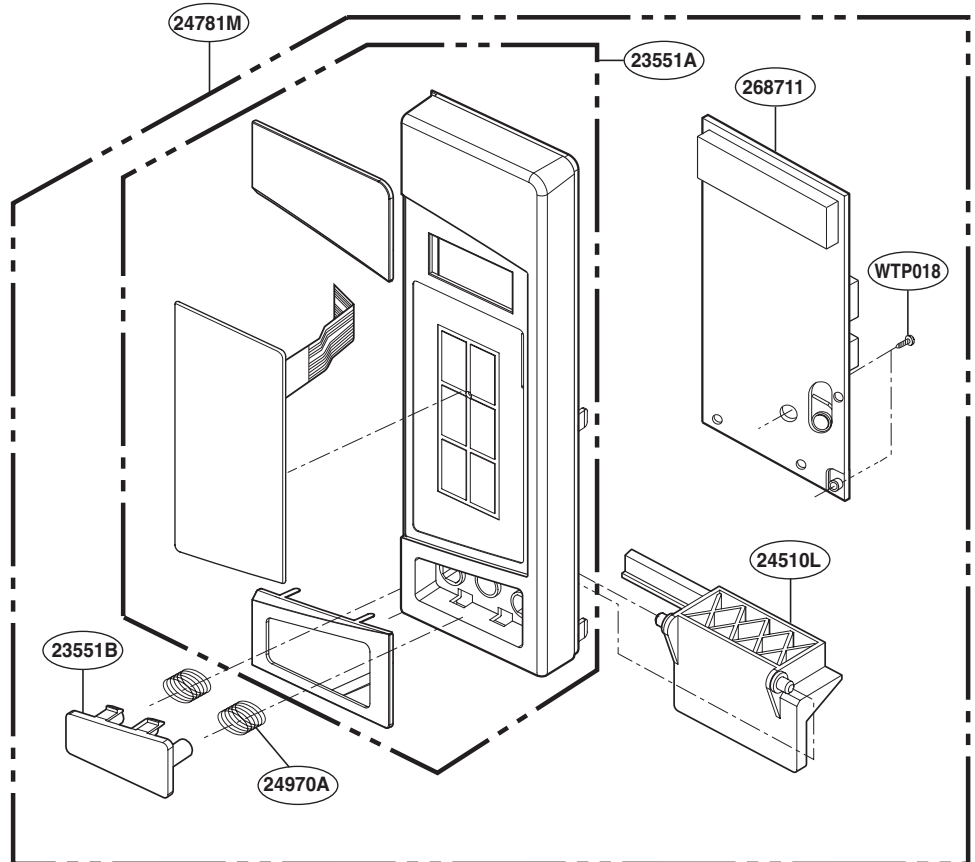

EXPLODED VIEW

INTRODUCTION

MODEL: PEB2060DMBB
PEB2060DMWW
PEB2060DMCC
PEB2060SMSS

DOOR PARTS

For Model: PEB2060DMBB
PEB2060DMWW
PEB2060DMCC

For Model: PEB2060SMSS

CONTROLLER PARTS

For Model: PEB2060DMBB
PEB2060DMWW
PEB2060DMCC

For Model: PEB2060SMSS

OVEN CAVITY PARTS

LATCH BOARD PARTS

INTERIOR PARTS

BASE PLATE PARTS

SENSOR PARTS