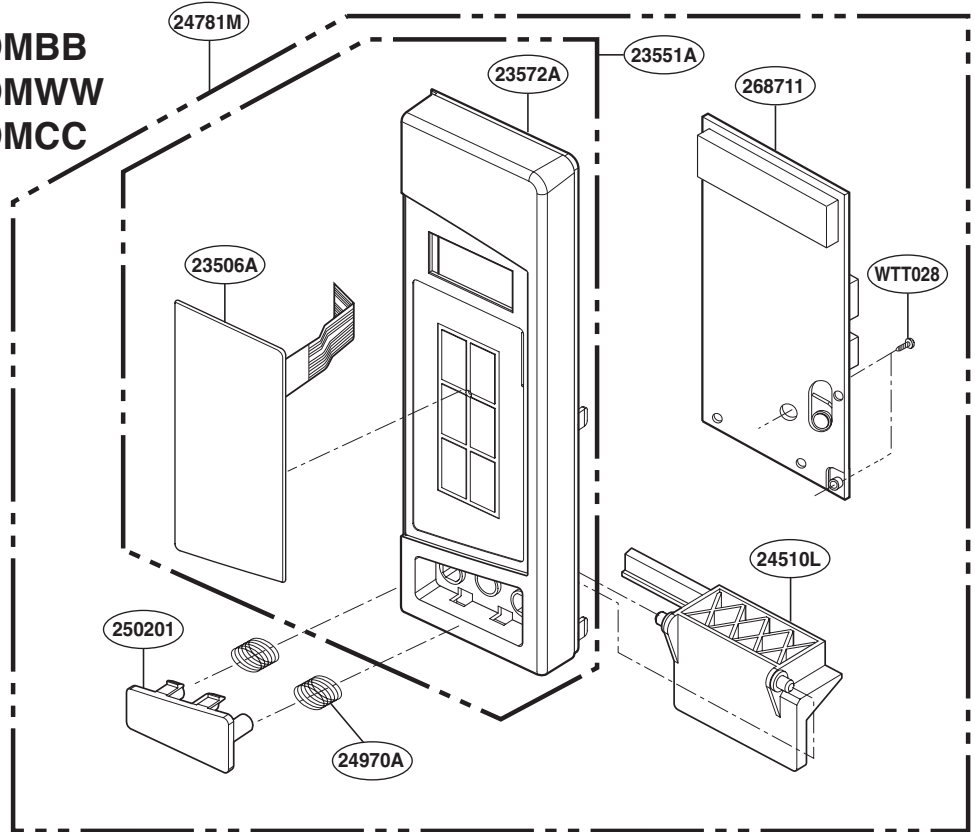

EXPLODED VIEW

INTRODUCTION

MODEL: PEB2060DMBB
PEB2060DMWW
PEB2060DMCC
PEB2060SMSS

DOOR PARTS

For Model: PEB2060DMBB
PEB2060DMWW
PEB2060DMCC

For Model: PEB2060SMSS

CONTROLLER PARTS

For Model: PEB2060DMBB
PEB2060DMWW
PEB2060DMCC

For Model: PEB2060SMSS

OVEN CAVITY PARTS

LATCH BOARD PARTS

INTERIOR PARTS

BASE PLATE PARTS

SENSOR PARTS