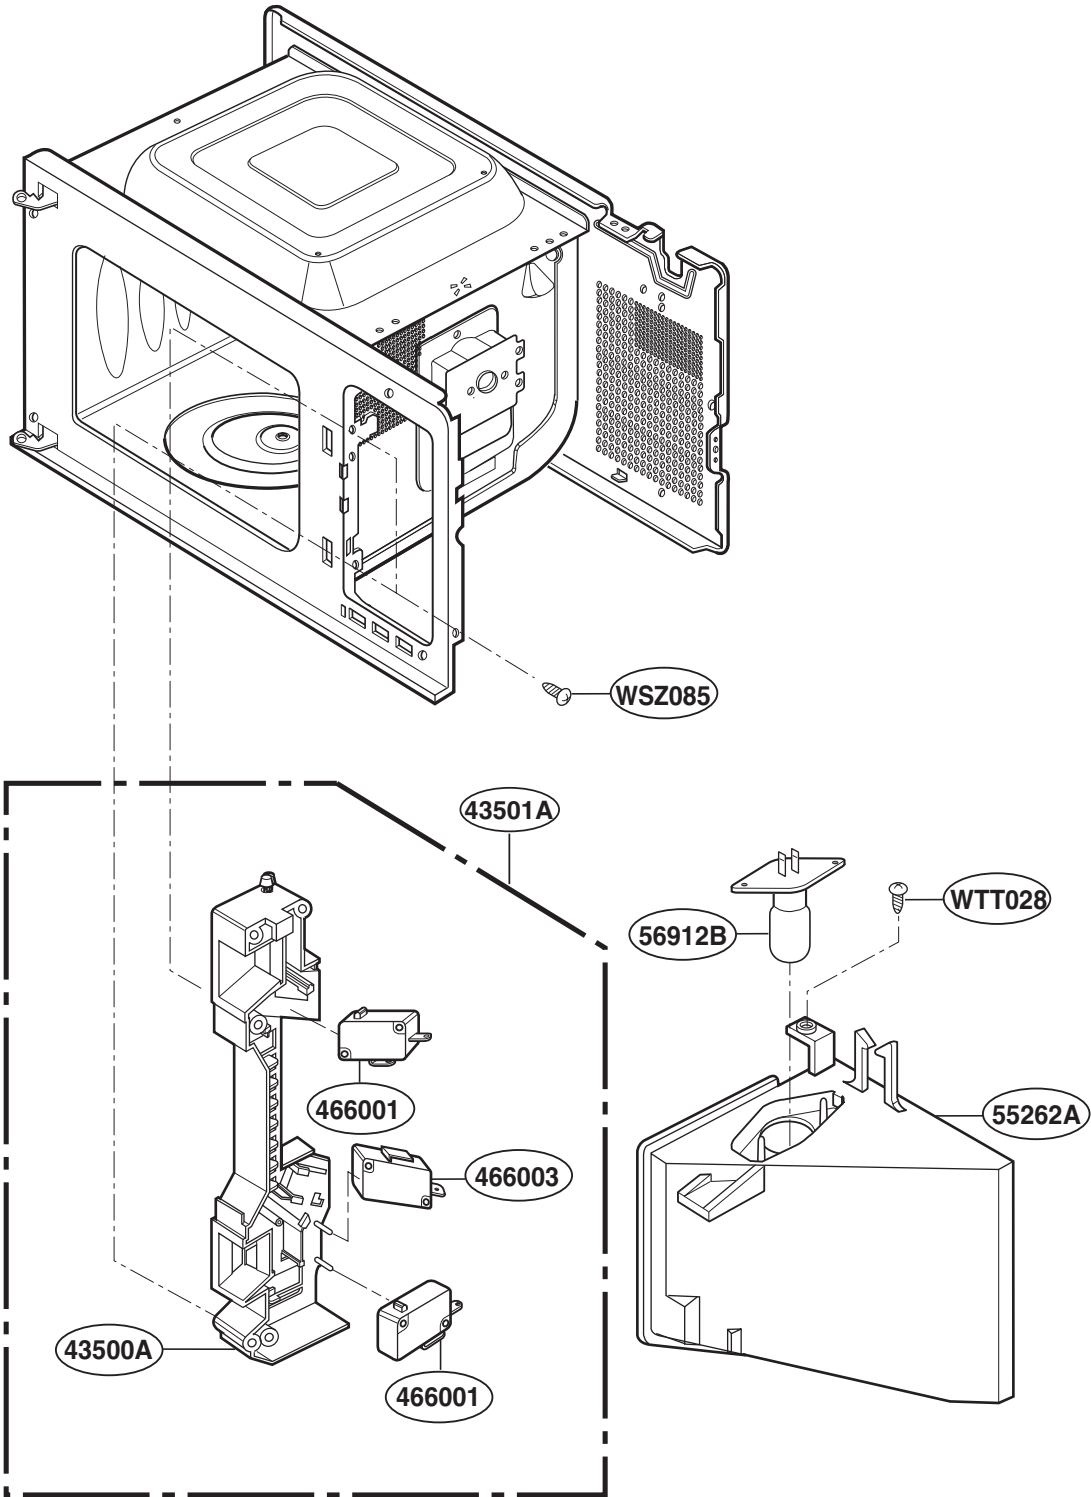

EXPLODED VIEW

INTRODUCTION

MODEL: PEB2060DMBB
PEB2060DMWW
PEB2060DMCC
PEB2060SMSS

DOOR PARTS

For Model: PEB2060DMBB
PEB2060DMWW
PEB2060DMCC

For Model: PEB2060SMSS

CONTROLLER PARTS

For Model: PEB2060DMBB
PEB2060DMWW
PEB2060DMCC

For Model: PEB2060SMSS

OVEN CAVITY PARTS

LATCH BOARD PARTS

INTERIOR PARTS

BASE PLATE PARTS

SENSOR PARTS