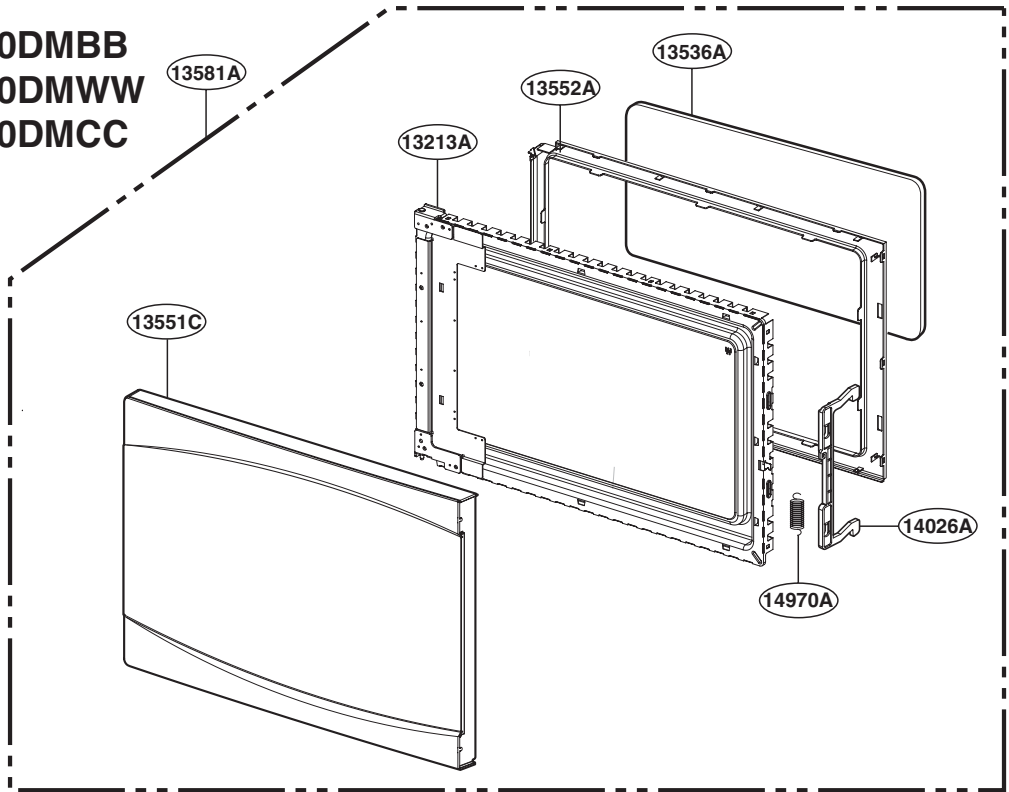

EXPLODED VIEW

INTRODUCTION

MODEL: PEB2060DMBB
PEB2060DMWW
PEB2060DMCC
PEB2060SMSS

DOOR PARTS

For Model: PEB2060DMBB
PEB2060DMWW
PEB2060DMCC

For Model: PEB2060SMSS

CONTROLLER PARTS

For Model: PEB2060DMBB
PEB2060DMWW
PEB2060DMCC

For Model: PEB2060SMSS

OVEN CAVITY PARTS

LATCH BOARD PARTS

INTERIOR PARTS

BASE PLATE PARTS

SENSOR PARTS