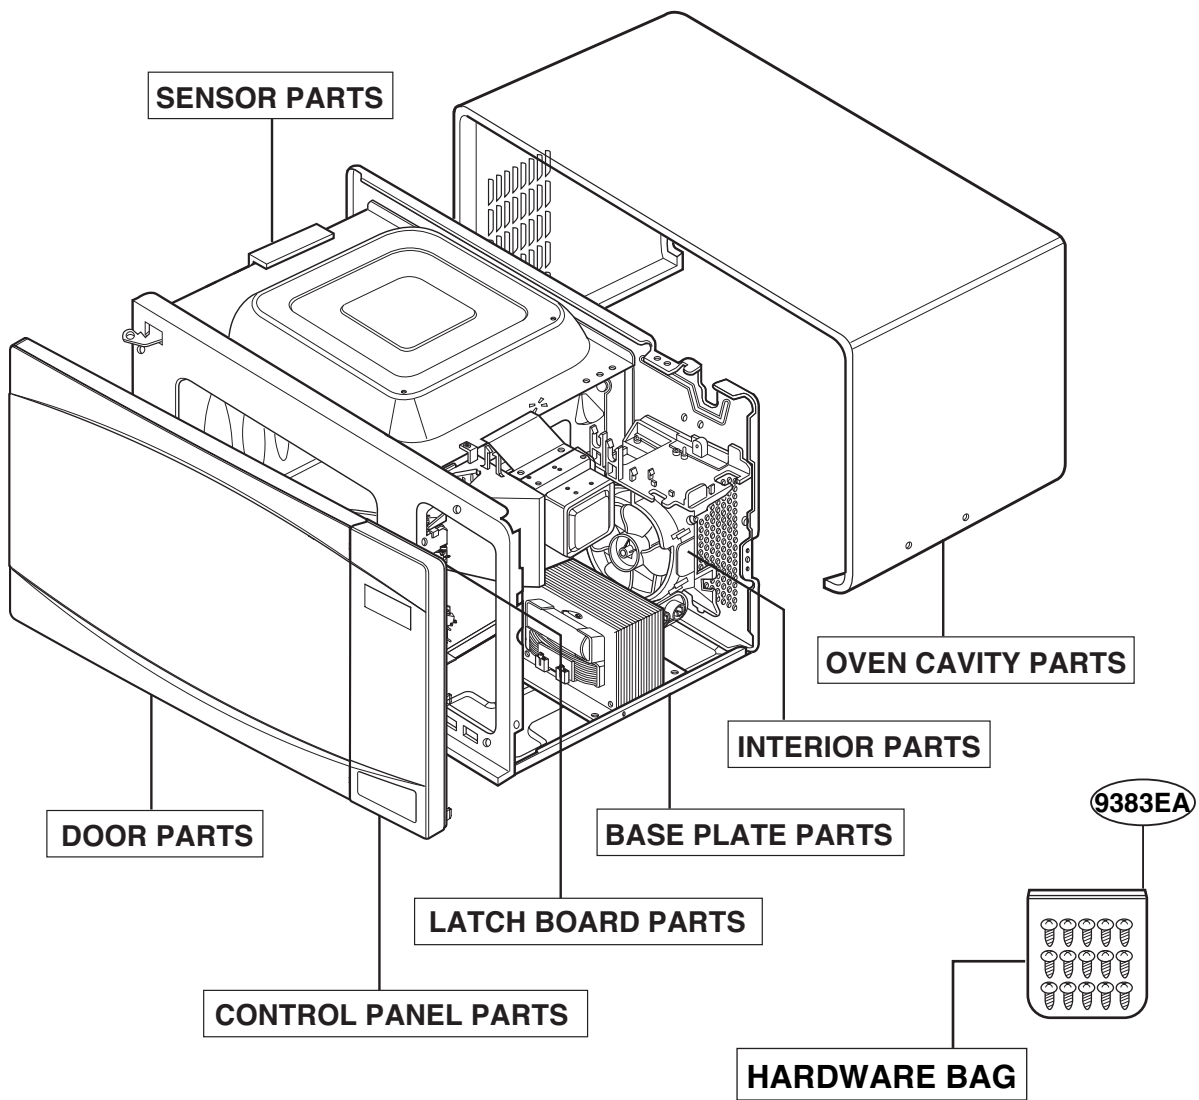

EXPLODED VIEW

INTRODUCTION

MODEL: PEB2060DMBB
PEB2060DMWW
PEB2060DMCC
PEB2060SMSS

DOOR PARTS

For Model: PEB2060DMBB
PEB2060DMWW
PEB2060DMCC

For Model: PEB2060SMSS

CONTROLLER PARTS

For Model: PEB2060DMBB
PEB2060DMWW
PEB2060DMCC

For Model: PEB2060SMSS

OVEN CAVITY PARTS

LATCH BOARD PARTS

INTERIOR PARTS

BASE PLATE PARTS

SENSOR PARTS