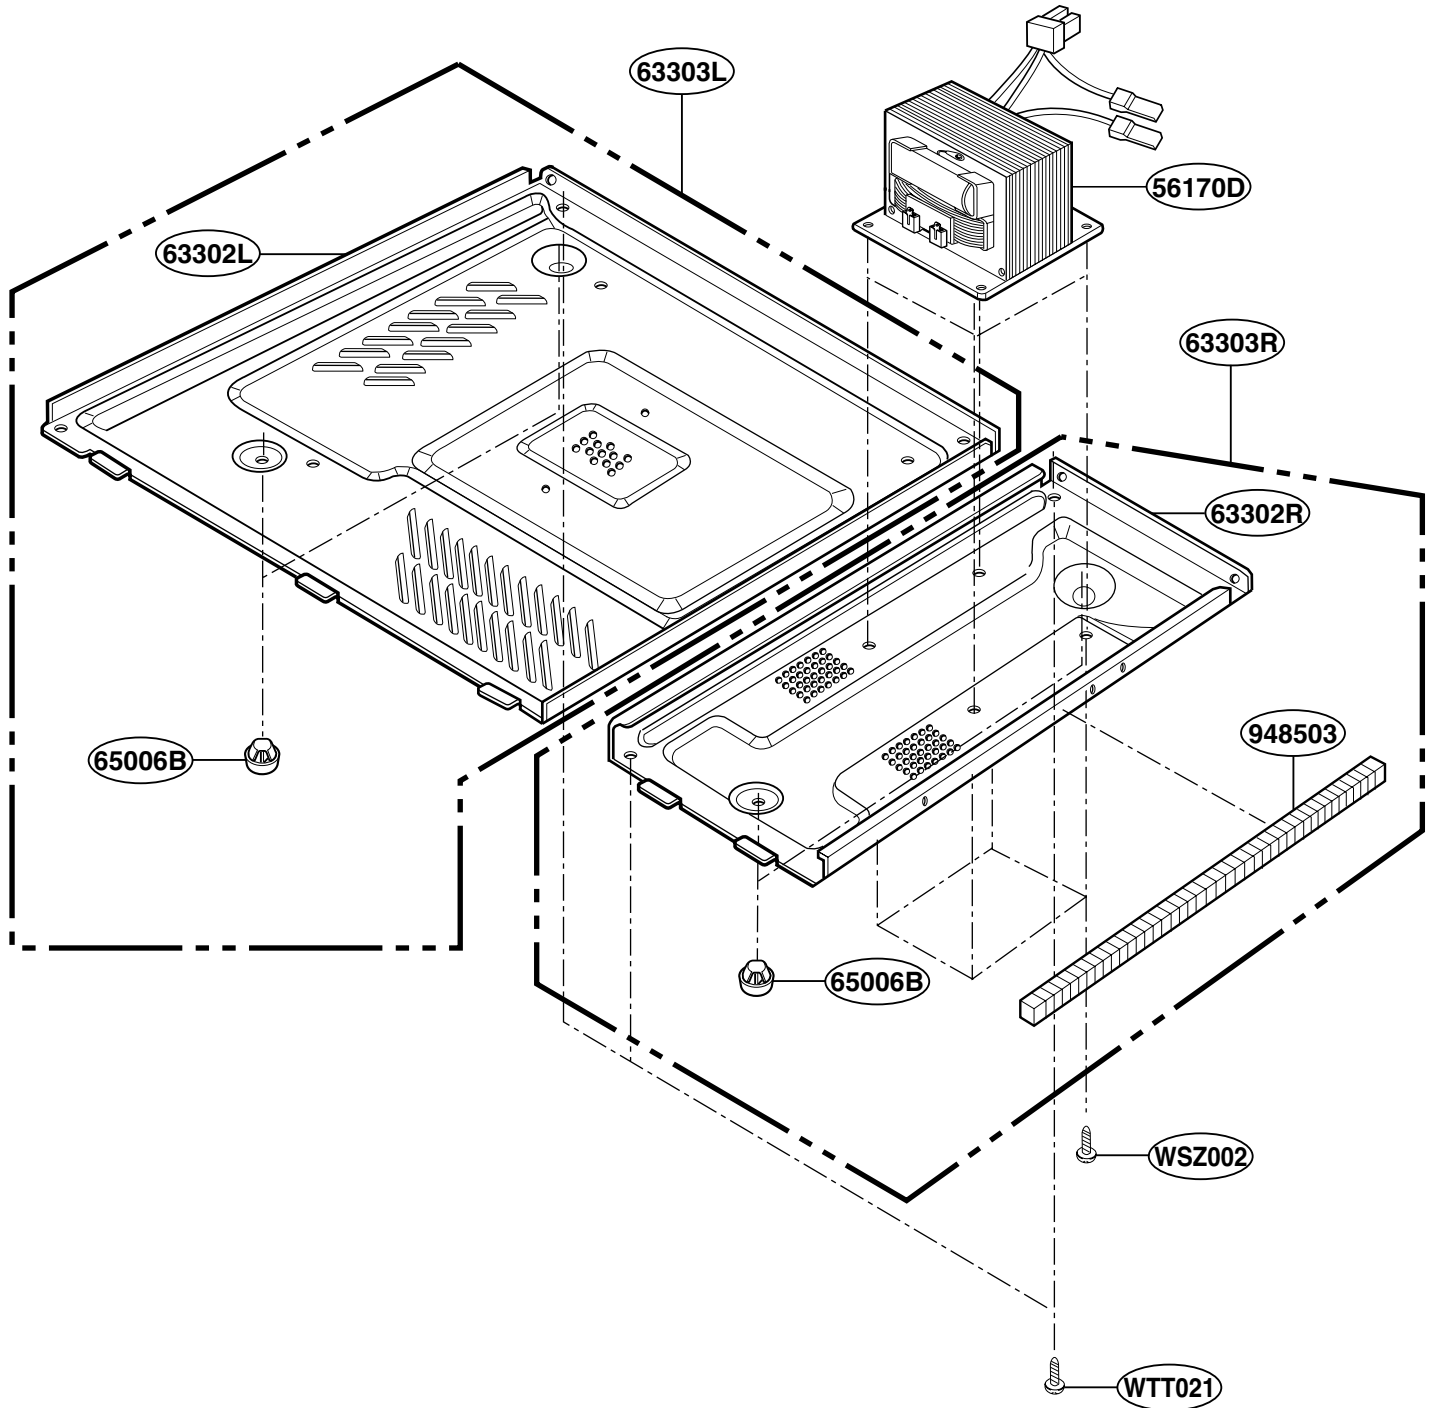

[Find Your FRIGIDAIRE Microwave Parts - Select From 79 Models](#)

----- Manual continues below -----

EXPLODED VIEW

INTRODUCTION

MODEL: GLMB186
PLMB186

DOOR PARTS

For model: GLMB186
PLMB186

CONTROLLER PARTS

For model: GLMB186CB
GLMB186CS

For model: PLMB186CC

OVEN CAVITY PARTS

For model: GLMB186
PLMB186

LATCH BOARD PARTS

For model: GLMB186
PLMB186

INTERIOR PARTS

For model: GLMB186
PLMB186

BASE PLATE PARTS

For model: GLMB186
PLMB186

SENSOR PARTS

For model: GLMB186
PLMB186