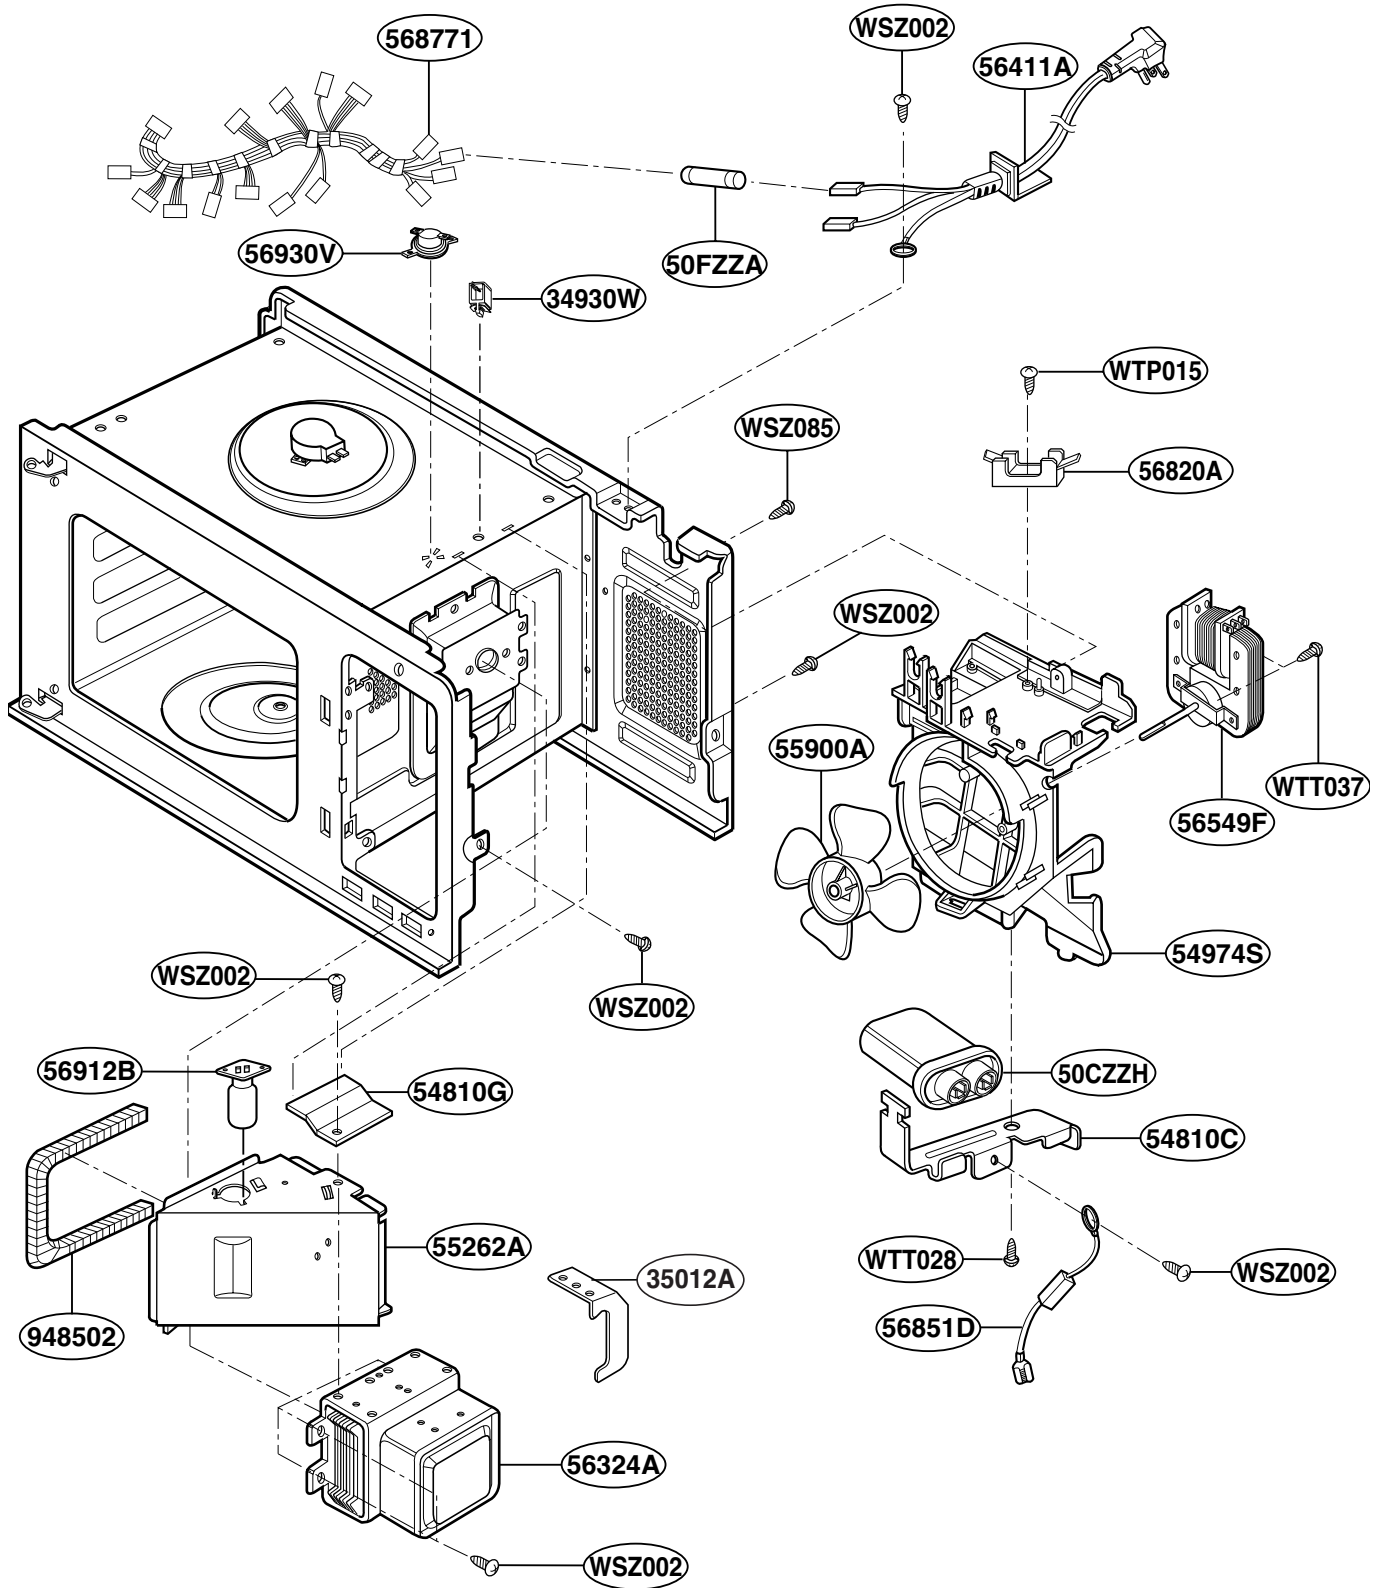

[Find Your FRIGIDAIRE Microwave Parts - Select From 79 Models](#)

----- Manual continues below -----

EXPLODED VIEW

INTRODUCTION

MODEL: GLMB186
PLMB186

DOOR PARTS

For model: GLMB186
PLMB186

CONTROLLER PARTS

For model: GLMB186CB
GLMB186CS

For model: PLMB186CC

OVEN CAVITY PARTS

For model: GLMB186
PLMB186

LATCH BOARD PARTS

For model: GLMB186
PLMB186

INTERIOR PARTS

For model: GLMB186
PLMB186

BASE PLATE PARTS

For model: GLMB186
PLMB186

SENSOR PARTS

For model: GLMB186
PLMB186