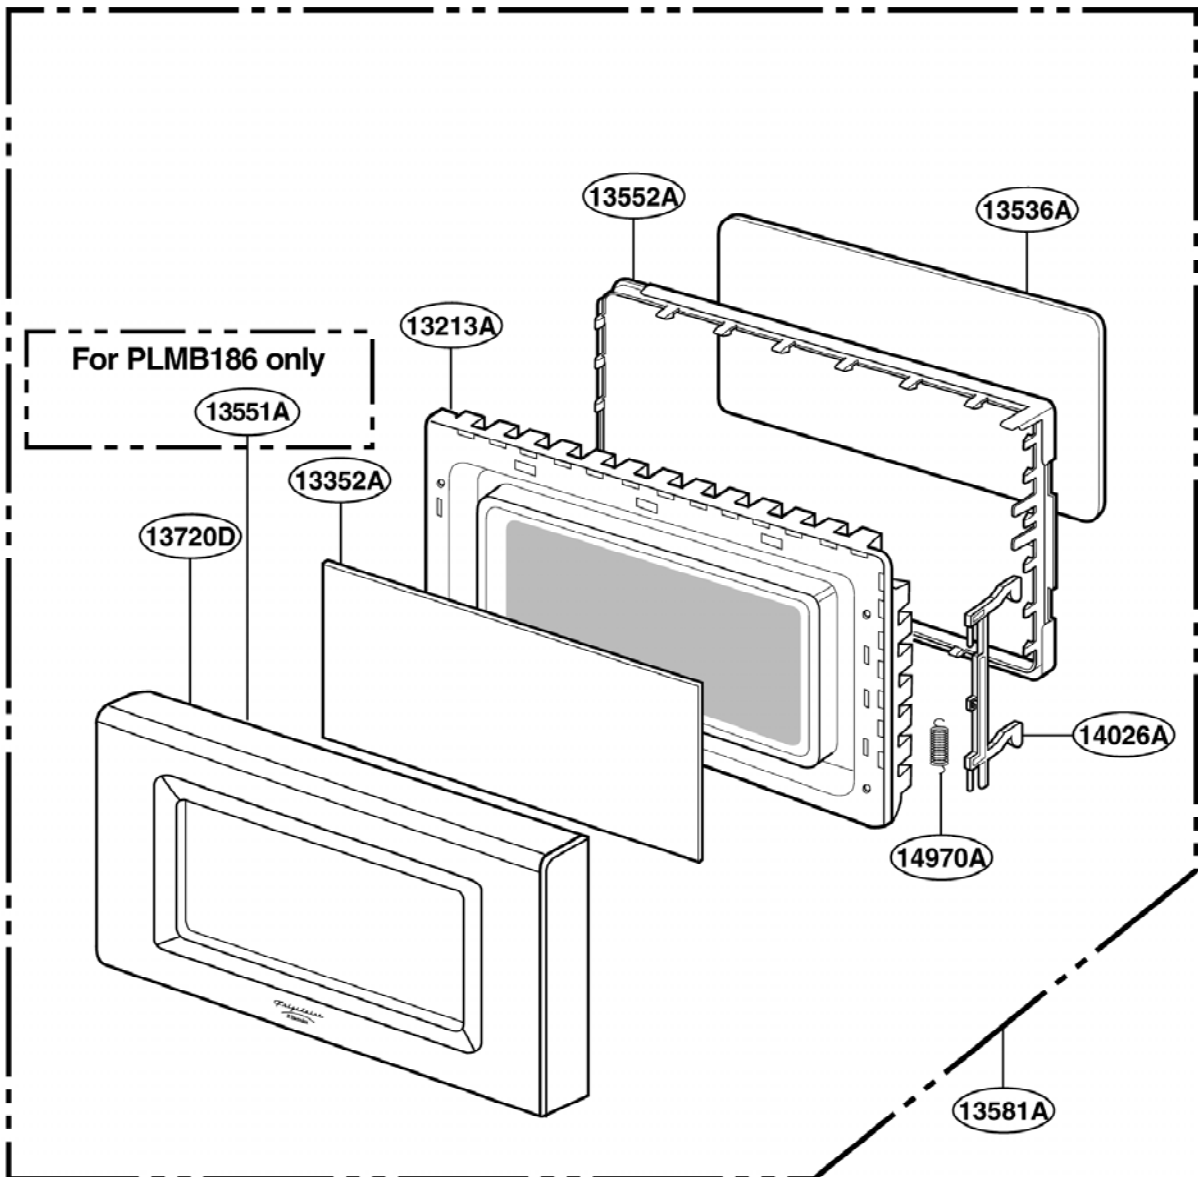

DOOR PARTS

[Find Your FRIGIDAIRE Microwave Parts - Select From 79 Models](#)

----- Manual continues below -----

EXPLODED VIEW

INTRODUCTION

GLMB186

PLMB186

DOOR PARTS

CONTROL PANEL PARTS

OVEN CAVITY PARTS

LATCH BOARD PARTS

INTERIOR PARTS (I)

Model: GLMB186CS C
GLMB186CB C
PLMB186CC C

Check the rating label of **Model** and order SVC parts according to the **Model No.**

INTERIOR PARTS (II)

Model: GLMB186CS D
GLMB186CB D
PLMB186CC D

Check the rating label of **Model** and order SVC parts according to the **Model No.**

BASE PLATE PARTS

SENSOR PARTS