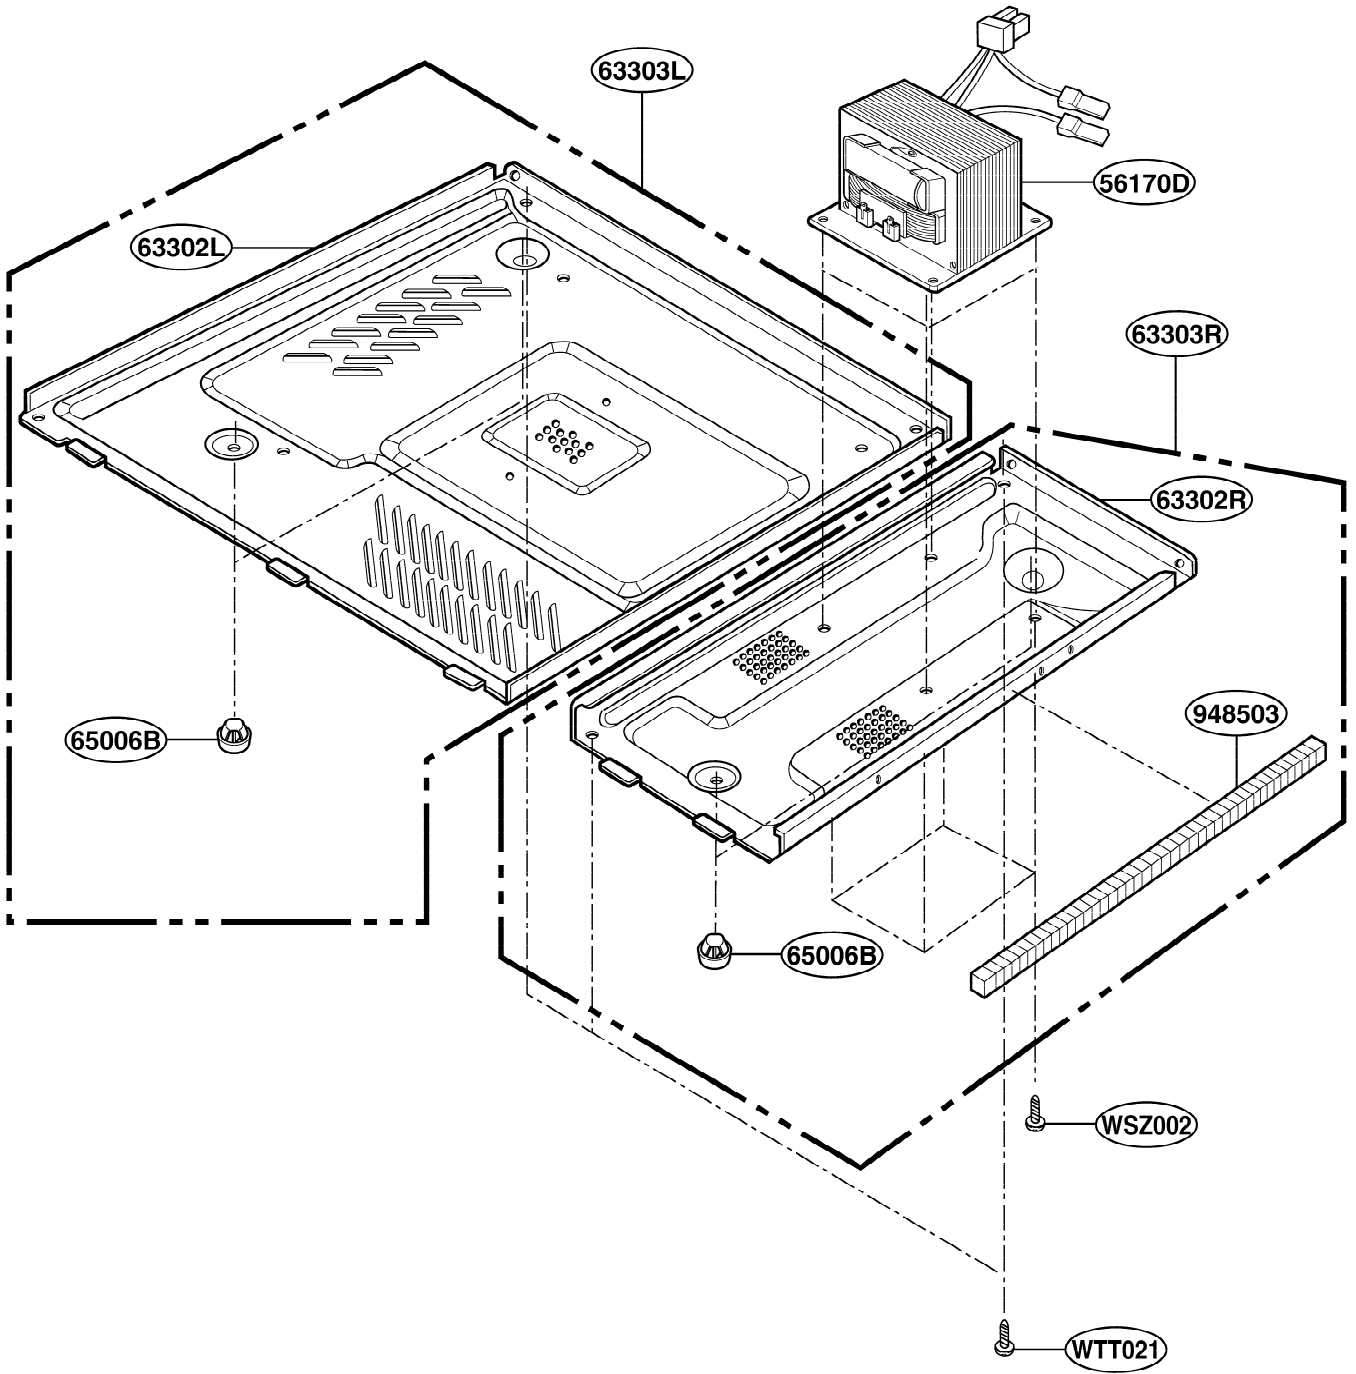

DOOR PARTS

[Find Your FRIGIDAIRE Microwave Parts - Select From 79 Models](#)

----- Manual continues below -----

EXPLODED VIEW

INTRODUCTION

GLMB186

PLMB186

DOOR PARTS

CONTROL PANEL PARTS

OVEN CAVITY PARTS

LATCH BOARD PARTS

INTERIOR PARTS (I)

Model: GLMB186CS C
GLMB186CB C
PLMB186CC C

Check the rating label of **Model** and order SVC parts according to the **Model No.**

INTERIOR PARTS (II)

Model: GLMB186CS D
GLMB186CB D
PLMB186CC D

Check the rating label of **Model** and order SVC parts according to the **Model No.**

BASE PLATE PARTS

SENSOR PARTS