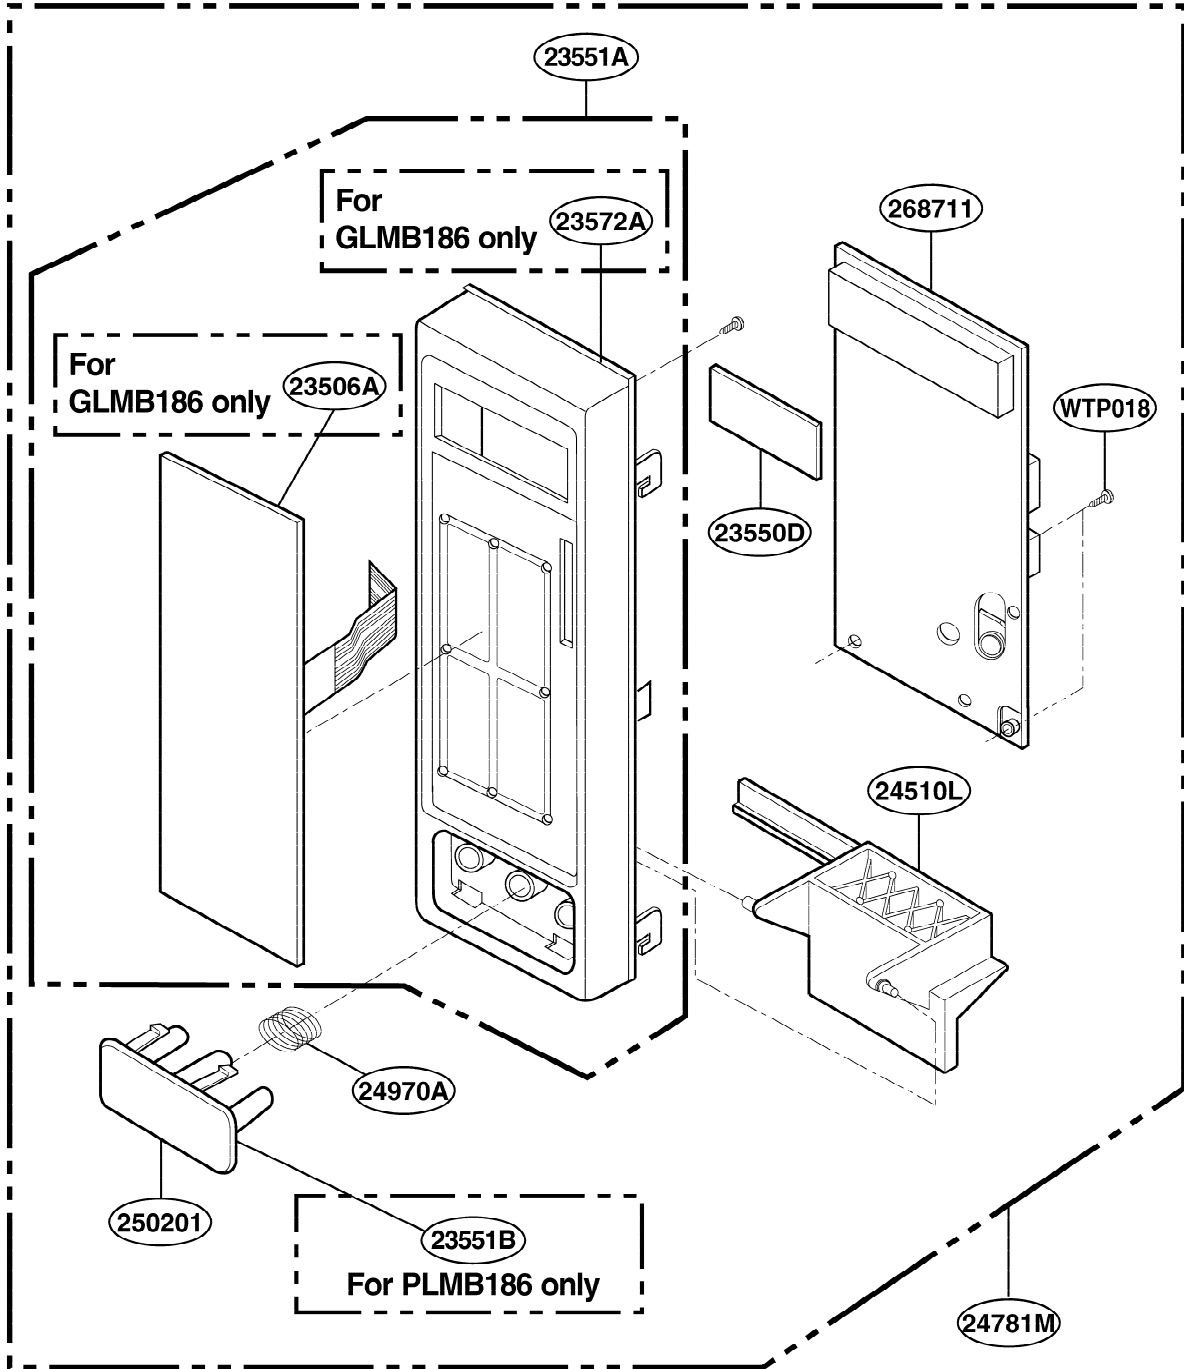

DOOR PARTS

[Find Your FRIGIDAIRE Microwave Parts - Select From 79 Models](#)

----- Manual continues below -----

EXPLODED VIEW

INTRODUCTION

GLMB186

PLMB186

DOOR PARTS

CONTROL PANEL PARTS

OVEN CAVITY PARTS

LATCH BOARD PARTS

INTERIOR PARTS (I)

Model: GLMB186CS C
GLMB186CB C
PLMB186CC C

Check the rating label of **Model** and order SVC parts according to the **Model No.**

INTERIOR PARTS (II)

Model: GLMB186CS D
GLMB186CB D
PLMB186CC D

Check the rating label of **Model** and order SVC parts according to the **Model No.**

BASE PLATE PARTS

SENSOR PARTS