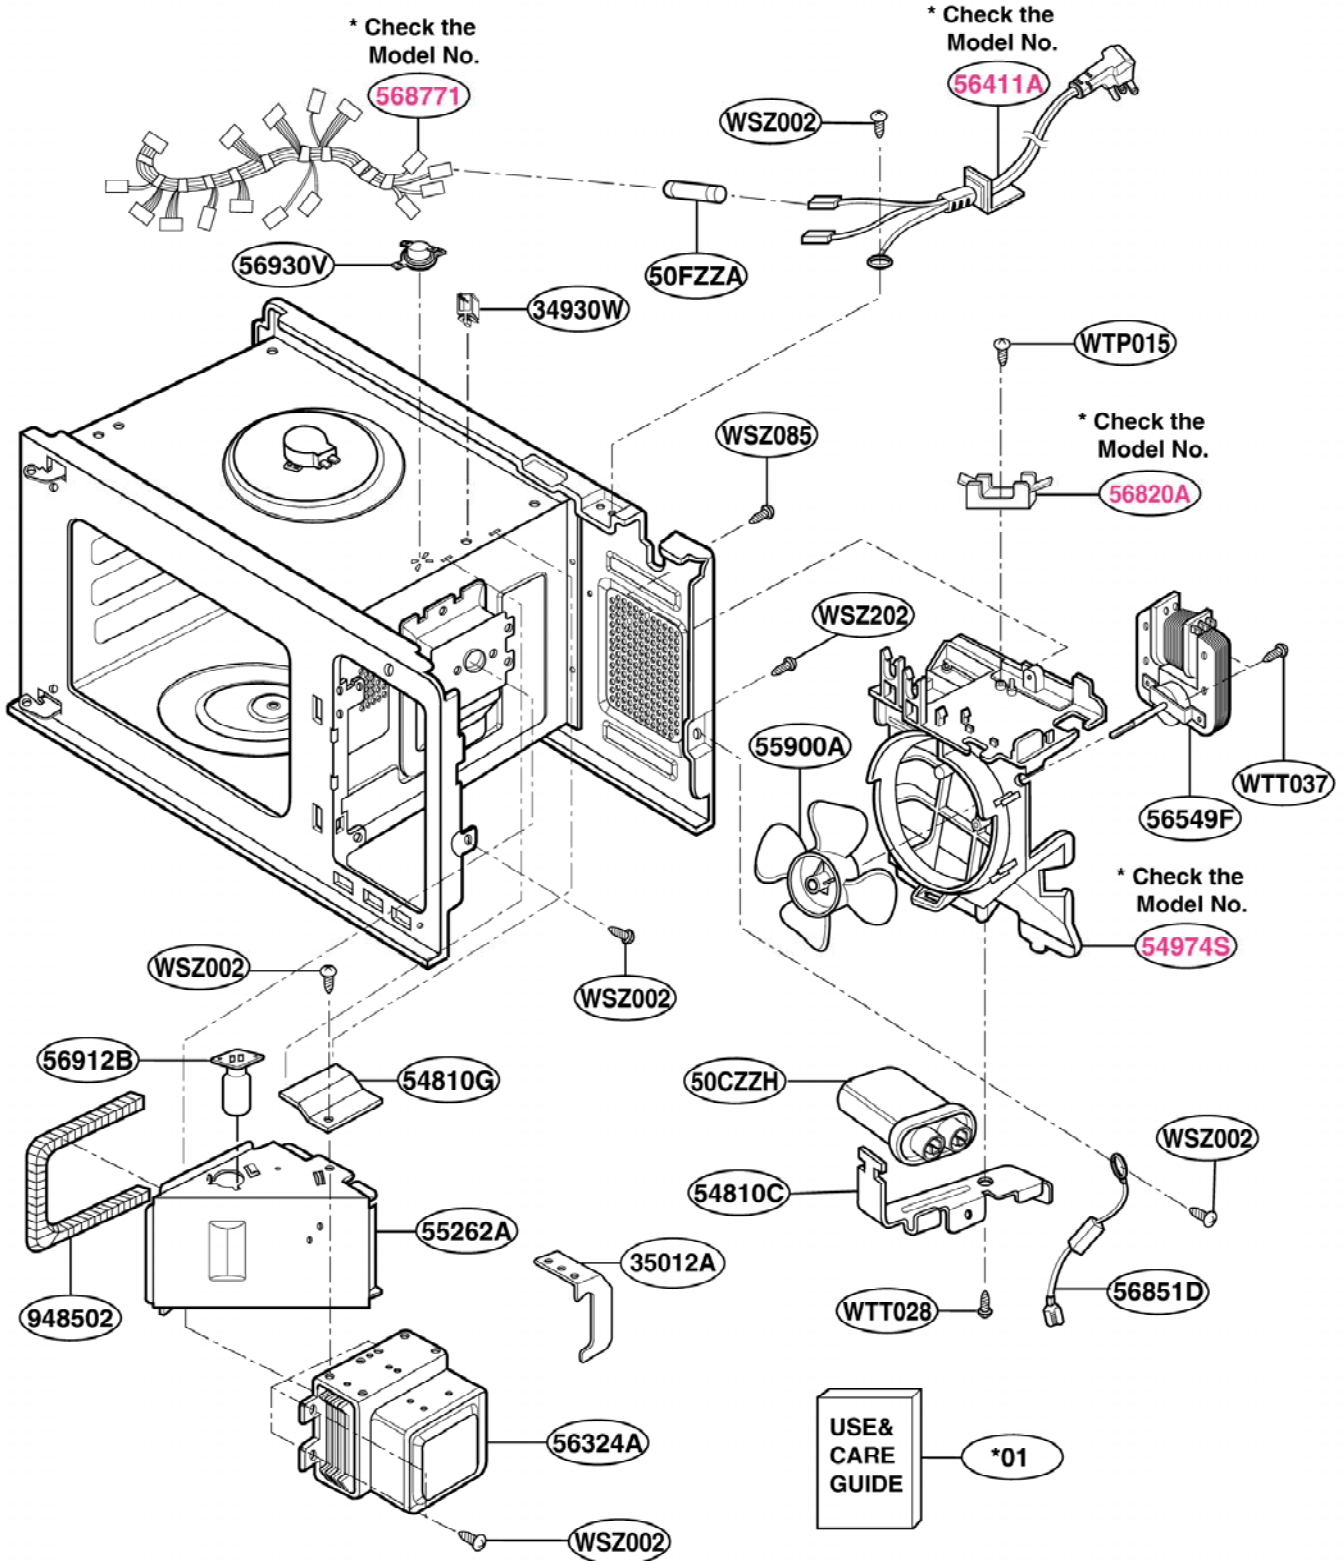

DOOR PARTS

[Find Your FRIGIDAIRE Microwave Parts - Select From 79 Models](#)

----- Manual continues below -----

EXPLODED VIEW

INTRODUCTION

GLMB186

PLMB186

DOOR PARTS

CONTROL PANEL PARTS

OVEN CAVITY PARTS

LATCH BOARD PARTS

INTERIOR PARTS (I)

Model: GLMB186CS C
GLMB186CB C
PLMB186CC C

Check the rating label of **Model** and order SVC parts according to the **Model No.**

INTERIOR PARTS (II)

Model: GLMB186CS D
GLMB186CB D
PLMB186CC D

Check the rating label of **Model** and order SVC parts according to the **Model No.**

BASE PLATE PARTS

SENSOR PARTS