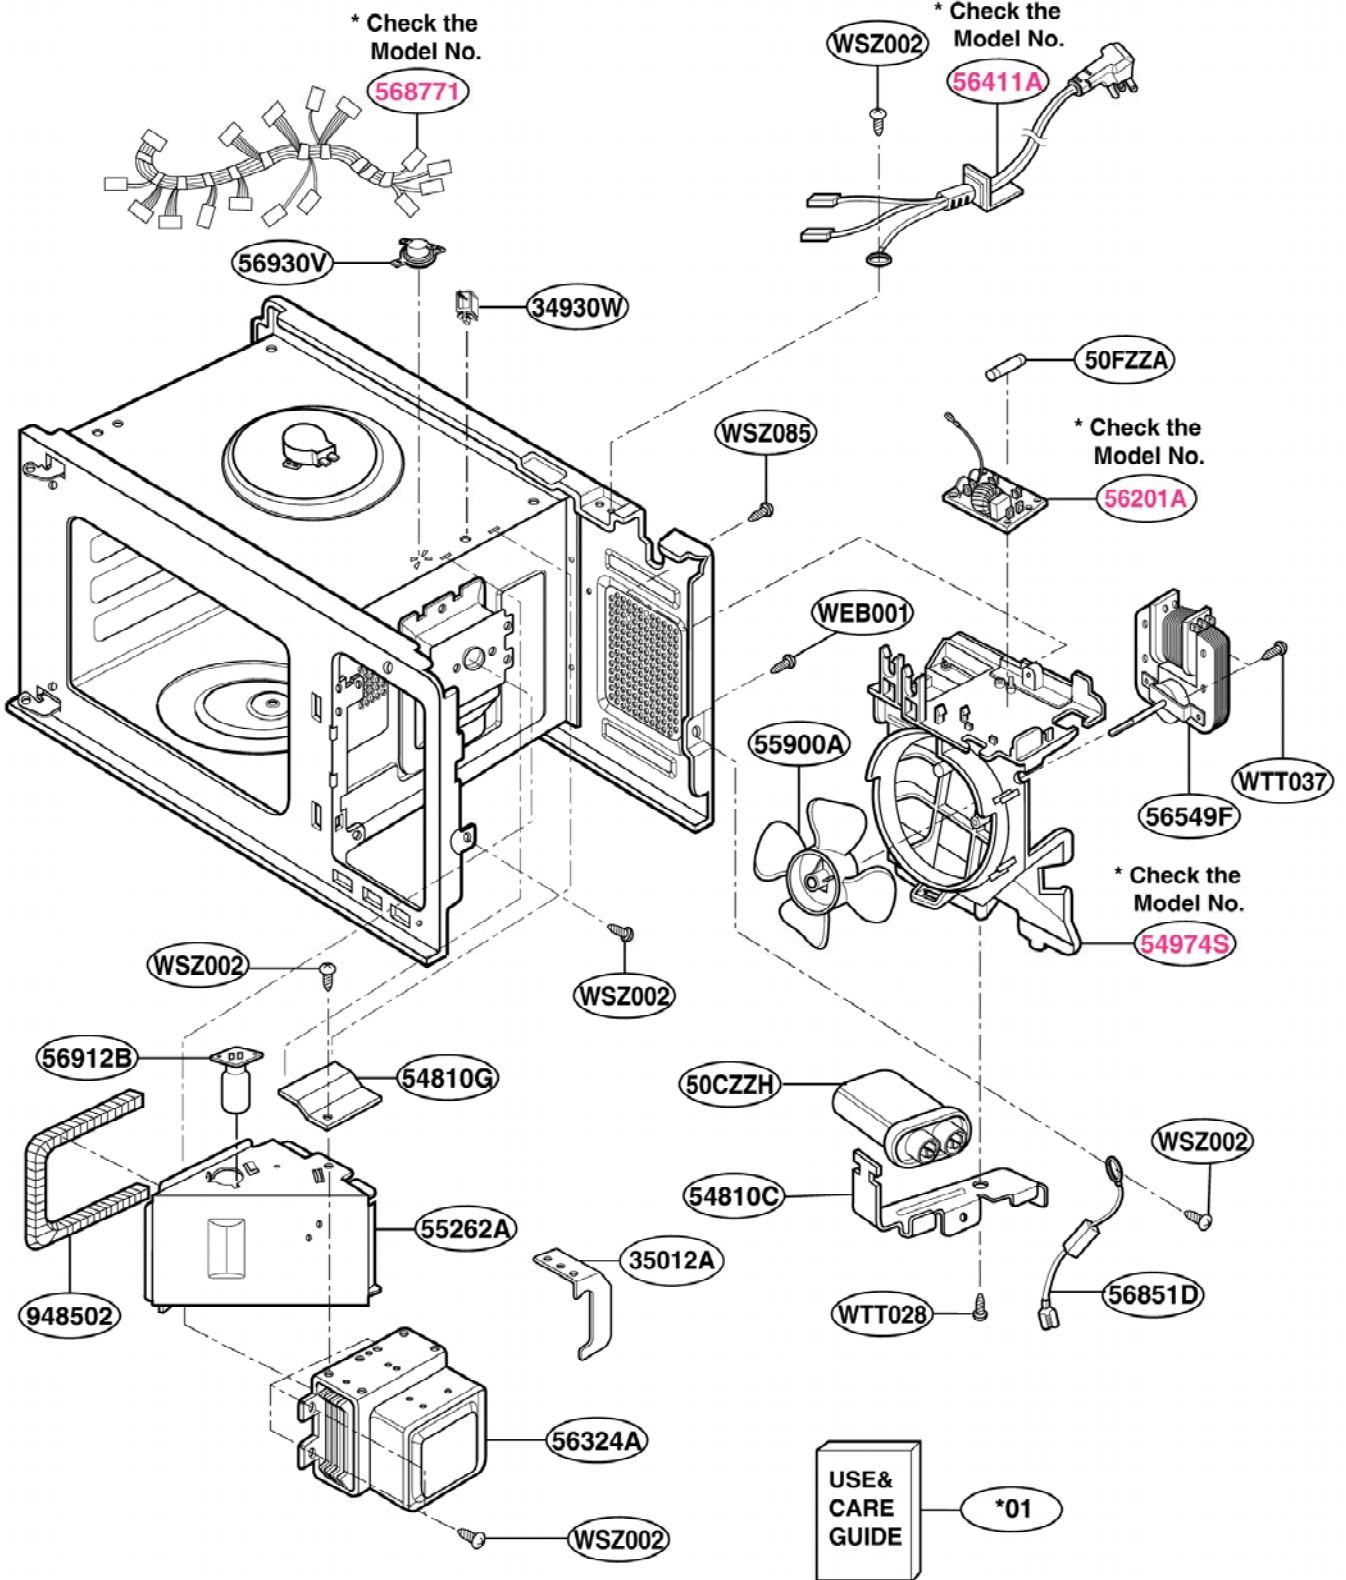

DOOR PARTS

[Find Your FRIGIDAIRE Microwave Parts - Select From 79 Models](#)

----- Manual continues below -----

EXPLODED VIEW

INTRODUCTION

GLMB186

PLMB186

DOOR PARTS

CONTROL PANEL PARTS

OVEN CAVITY PARTS

LATCH BOARD PARTS

INTERIOR PARTS (I)

Model: GLMB186CS C
GLMB186CB C
PLMB186CC C

Check the rating label of **Model** and order SVC parts according to the **Model No.**

INTERIOR PARTS (II)

Model: GLMB186CS D
GLMB186CB D
PLMB186CC D

Check the rating label of **Model** and order SVC parts according to the **Model No.**

BASE PLATE PARTS

SENSOR PARTS