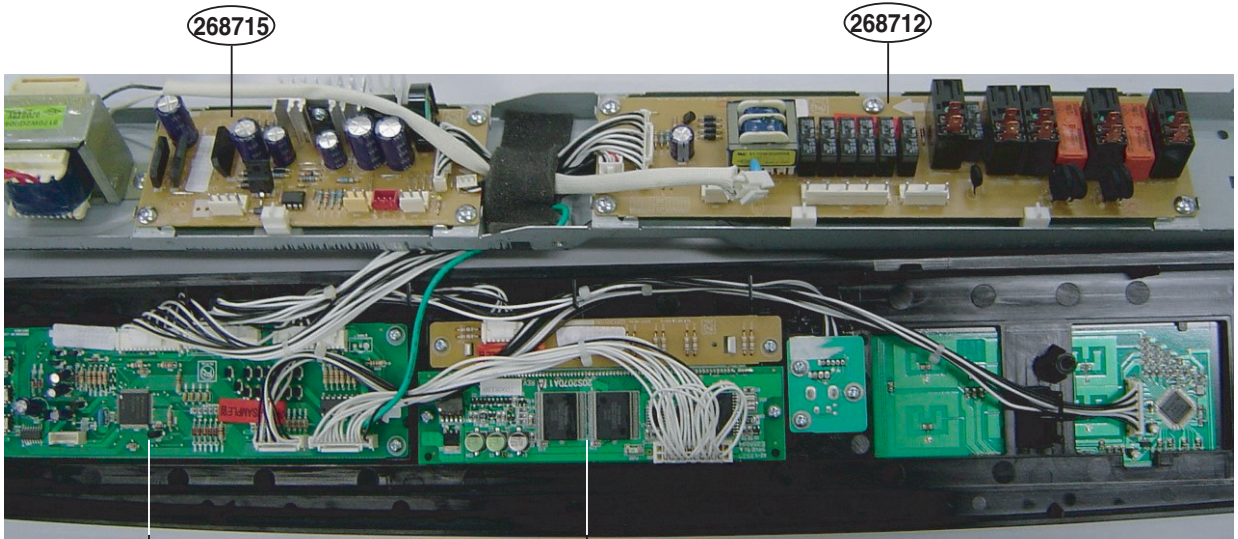

EXPLODED VIEW

DOOR PARTS (I)

MODEL: PSB2200NWW
PSB2200NBB

Door removal tool

INSTALLATION
HARDWARE BAG

DOOR PARTS (II)

MODEL: PSB2201NSS

Door removal tool

INSTALLATION
HARDWARE BAG

CONTROLLER PARTS (I)

MODEL: PSB2200NWW
PSB2200NBB

268711

23790D

CONTROLLER PARTS (II)

MODEL: PSB2201NSS

OVEN CAVITY PARTS