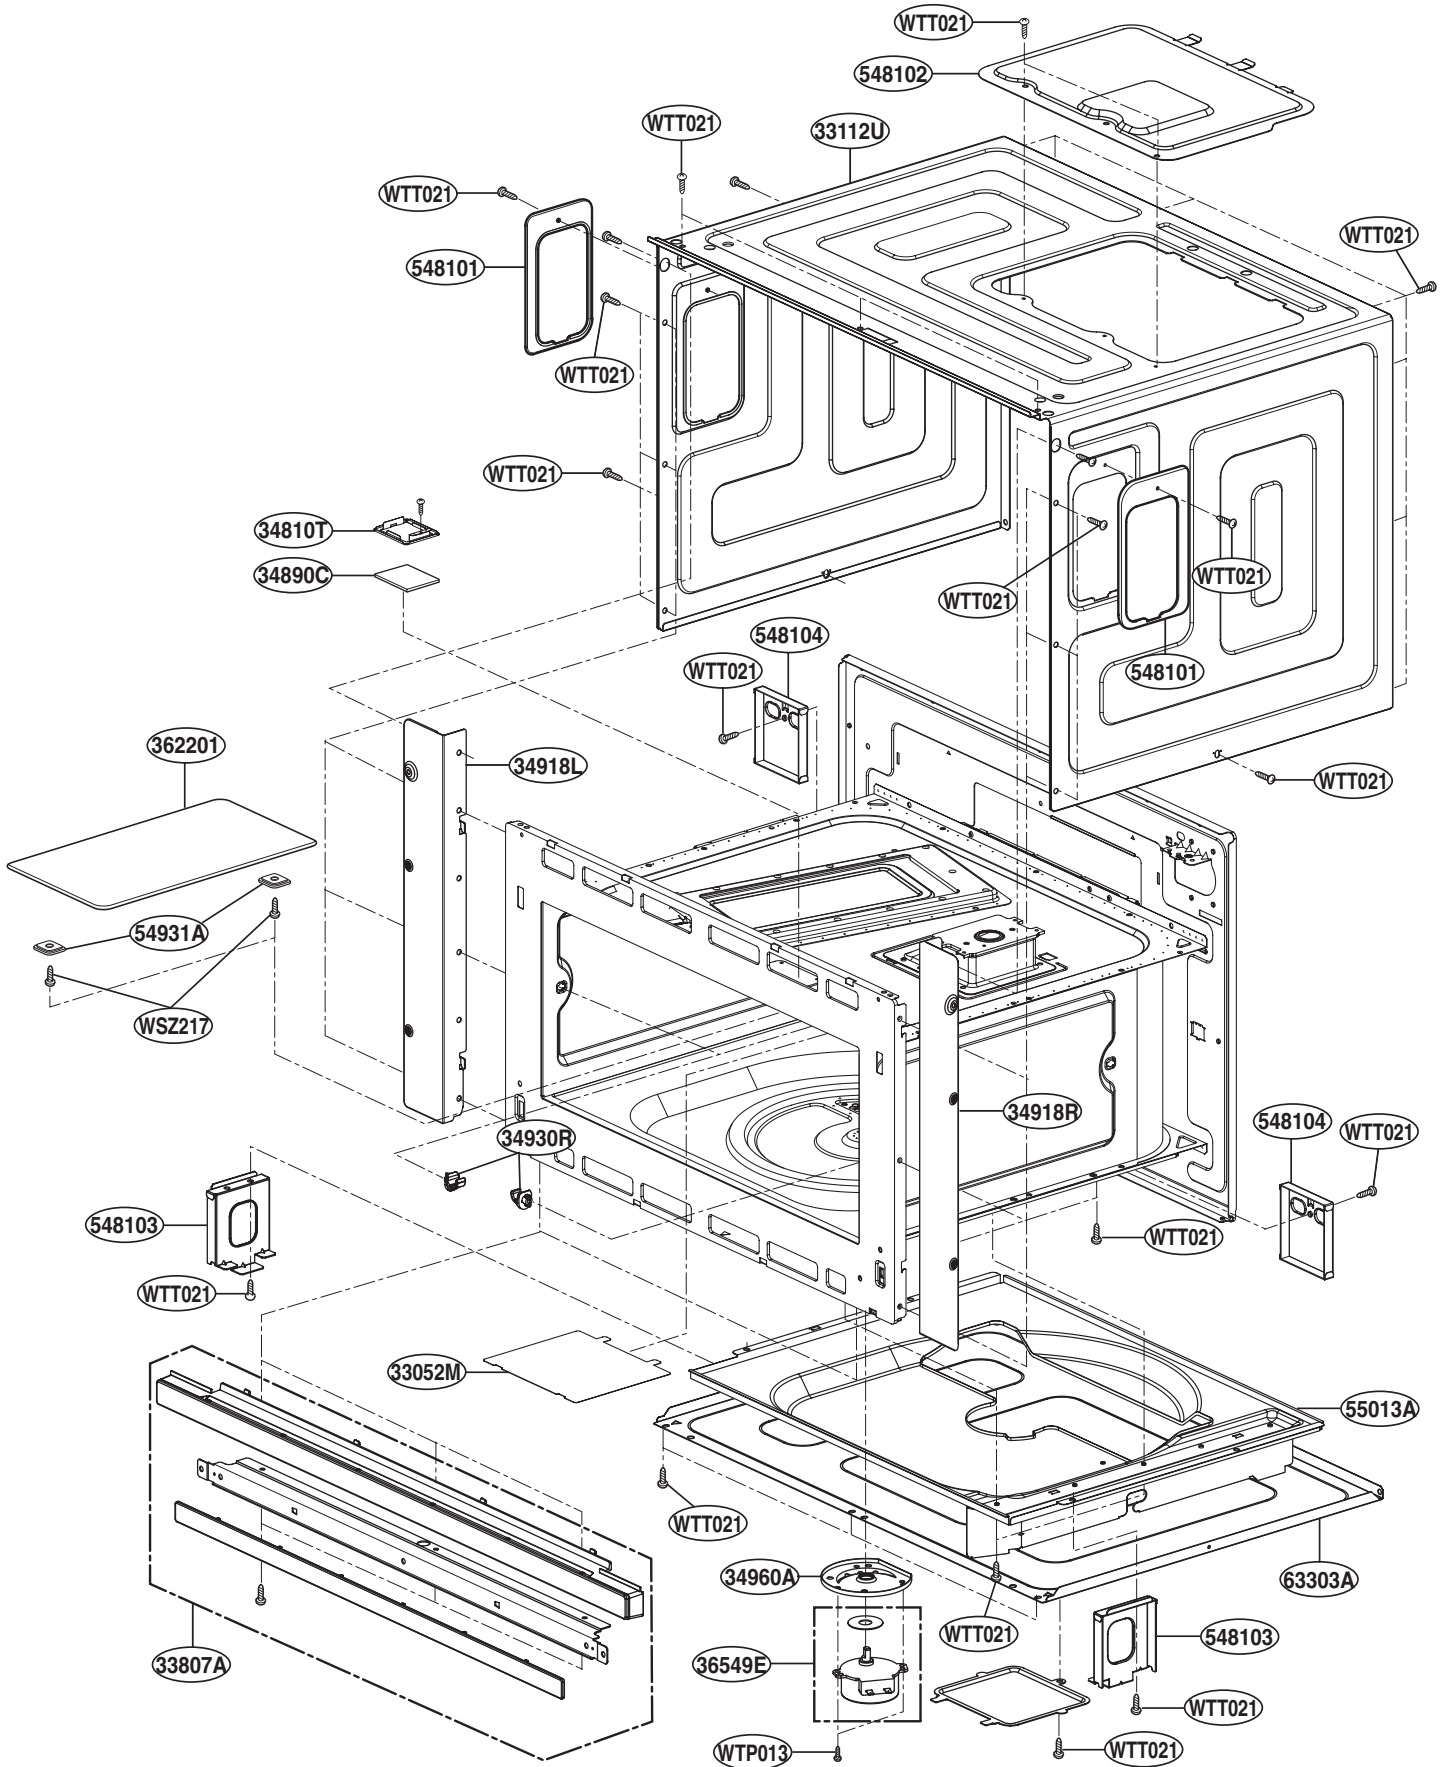

EXPLODED VIEW

DOOR PARTS (I)

MODEL: PSB2200NWW
PSB2200NBB

Door removal tool

INSTALLATION
HARDWARE BAG

DOOR PARTS (II)

MODEL: PSB2201NSS

Door removal tool

INSTALLATION
HARDWARE BAG

CONTROLLER PARTS (I)

MODEL: PSB2200NWW
PSB2200NBB

268711

23790D

CONTROLLER PARTS (II)

MODEL: PSB2201NSS

OVEN CAVITY PARTS

INTERIOR PARTS (I)

INTERIOR PARTS (II)

INSULATOR PARTS (I)

INSULATOR PARTS (II)