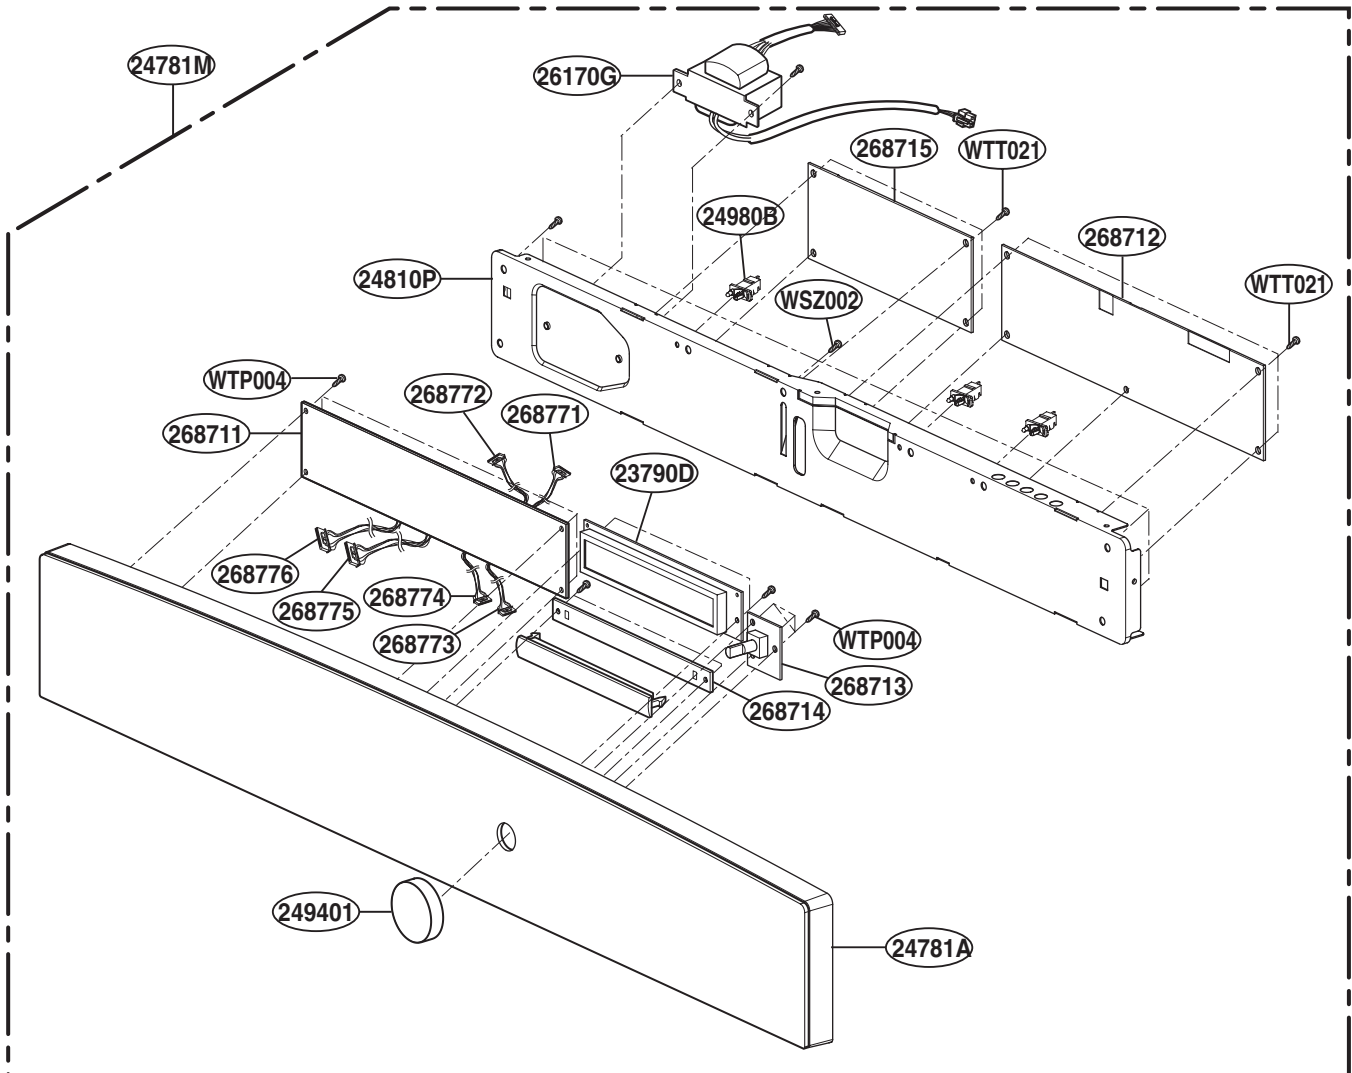

INSTALLATION
HARDWARE BAG

CONTROLLER PARTS (I)

MODEL: PSB2200NWW
PSB2200NBB

268711

23790D

CONTROLLER PARTS (II)

MODEL: PSB2201NSS

OVEN CAVITY PARTS

INTERIOR PARTS (I)

INTERIOR PARTS (II)

INSULATOR PARTS (I)

INSULATOR PARTS (II)