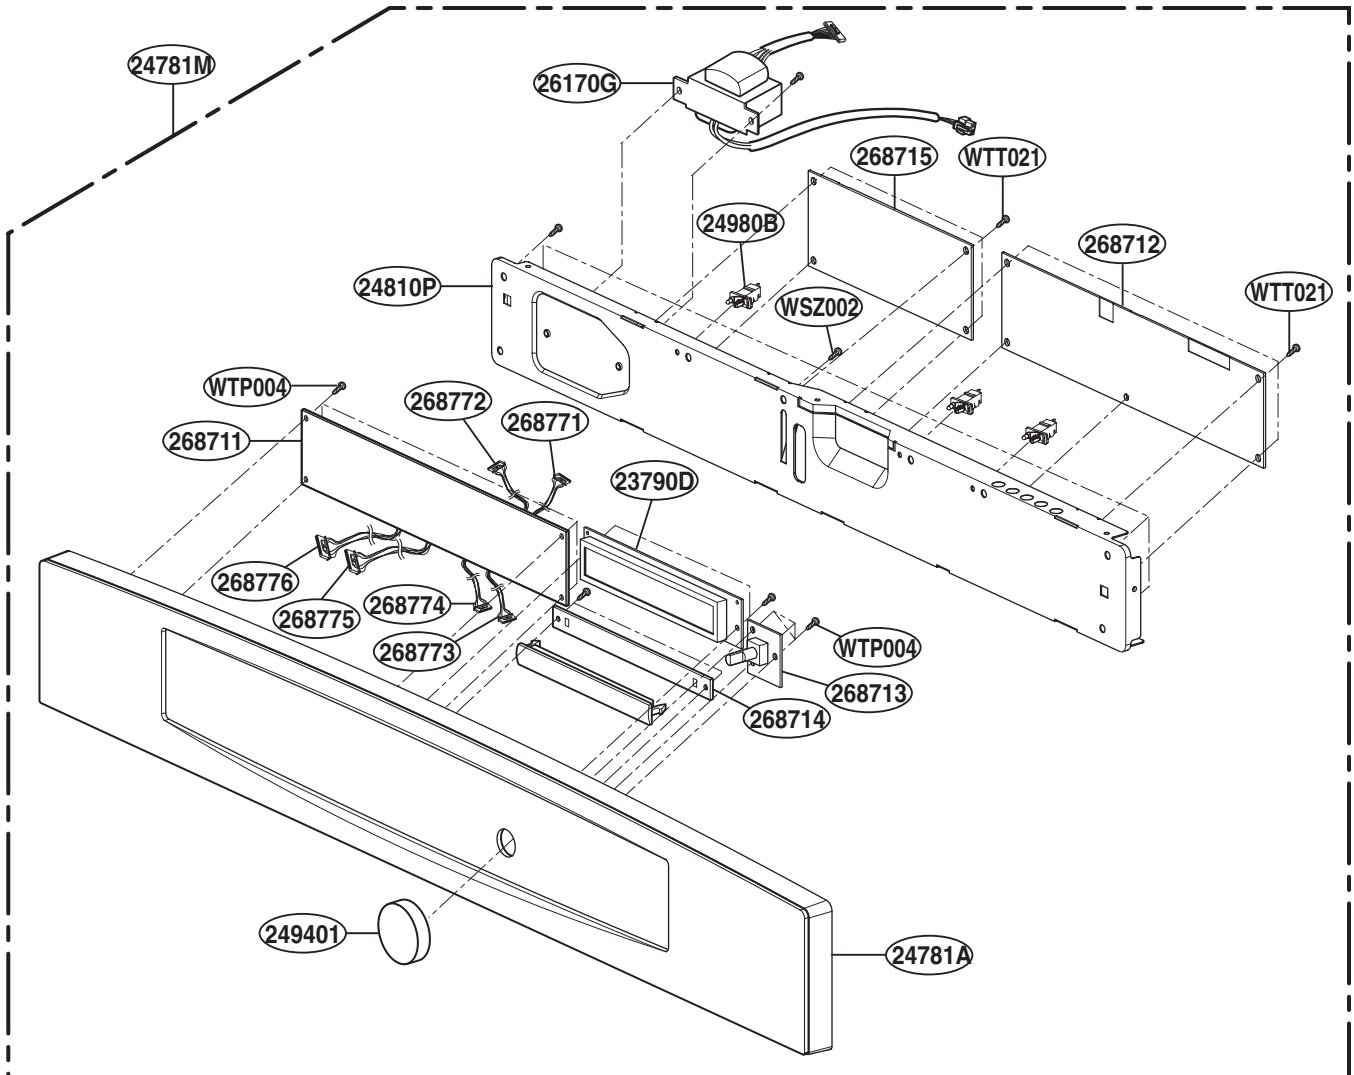

INSTALLATION
HARDWARE BAG

CONTROLLER PARTS (I)

MODEL: PSB2200NWW
PSB2200NBB

268711

23790D

CONTROLLER PARTS (II)

MODEL: PSB2201NSS

OVEN CAVITY PARTS

INTERIOR PARTS (I)

INTERIOR PARTS (II)

INSULATOR PARTS (I)

INSULATOR PARTS (II)