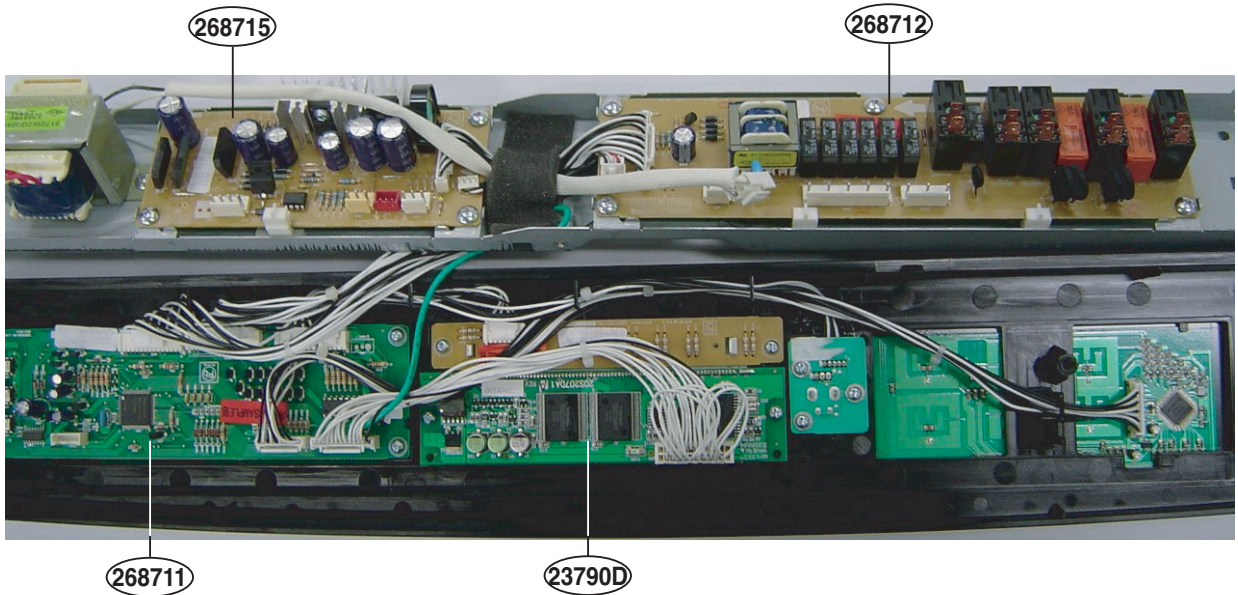

INSTALLATION
HARDWARE BAG

CONTROLLER PARTS (I)

MODEL: PSB2200NWW
PSB2200NBB

268711

23790D

CONTROLLER PARTS (II)

MODEL: PSB2201NSS

OVEN CAVITY PARTS

INTERIOR PARTS (I)

INTERIOR PARTS (II)

INSULATOR PARTS (I)

INSULATOR PARTS (II)