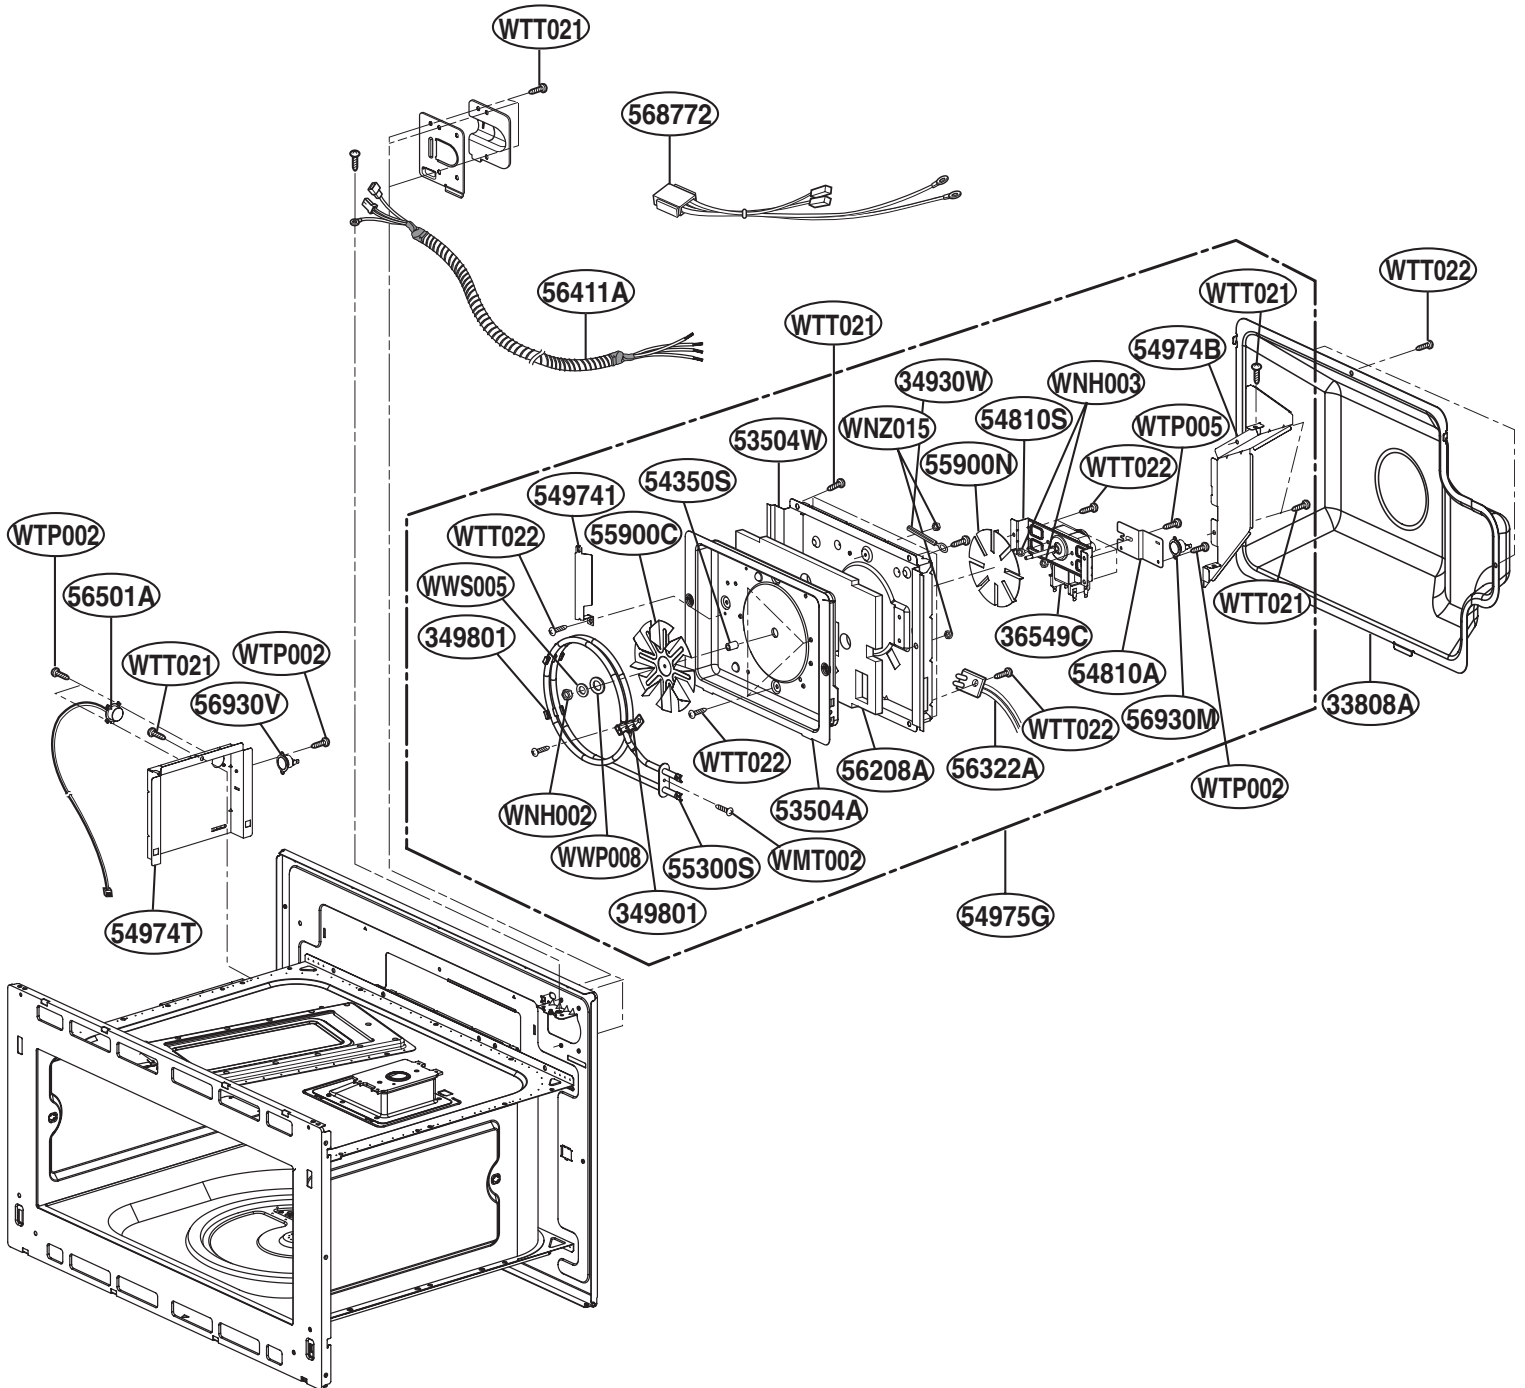

EXPLODED VIEW

DOOR PARTS (I)

MODEL: PSB2200NWW
PSB2200NBB

Door removal tool

INSTALLATION
HARDWARE BAG

DOOR PARTS (II)

MODEL: PSB2201NSS

Door removal tool

INSTALLATION
HARDWARE BAG

CONTROLLER PARTS (I)

MODEL: PSB2200NWW
PSB2200NBB

268711

23790D

CONTROLLER PARTS (II)

MODEL: PSB2201NSS

OVEN CAVITY PARTS

INTERIOR PARTS (I)

INTERIOR PARTS (II)

INSULATOR PARTS (I)

INSULATOR PARTS (II)