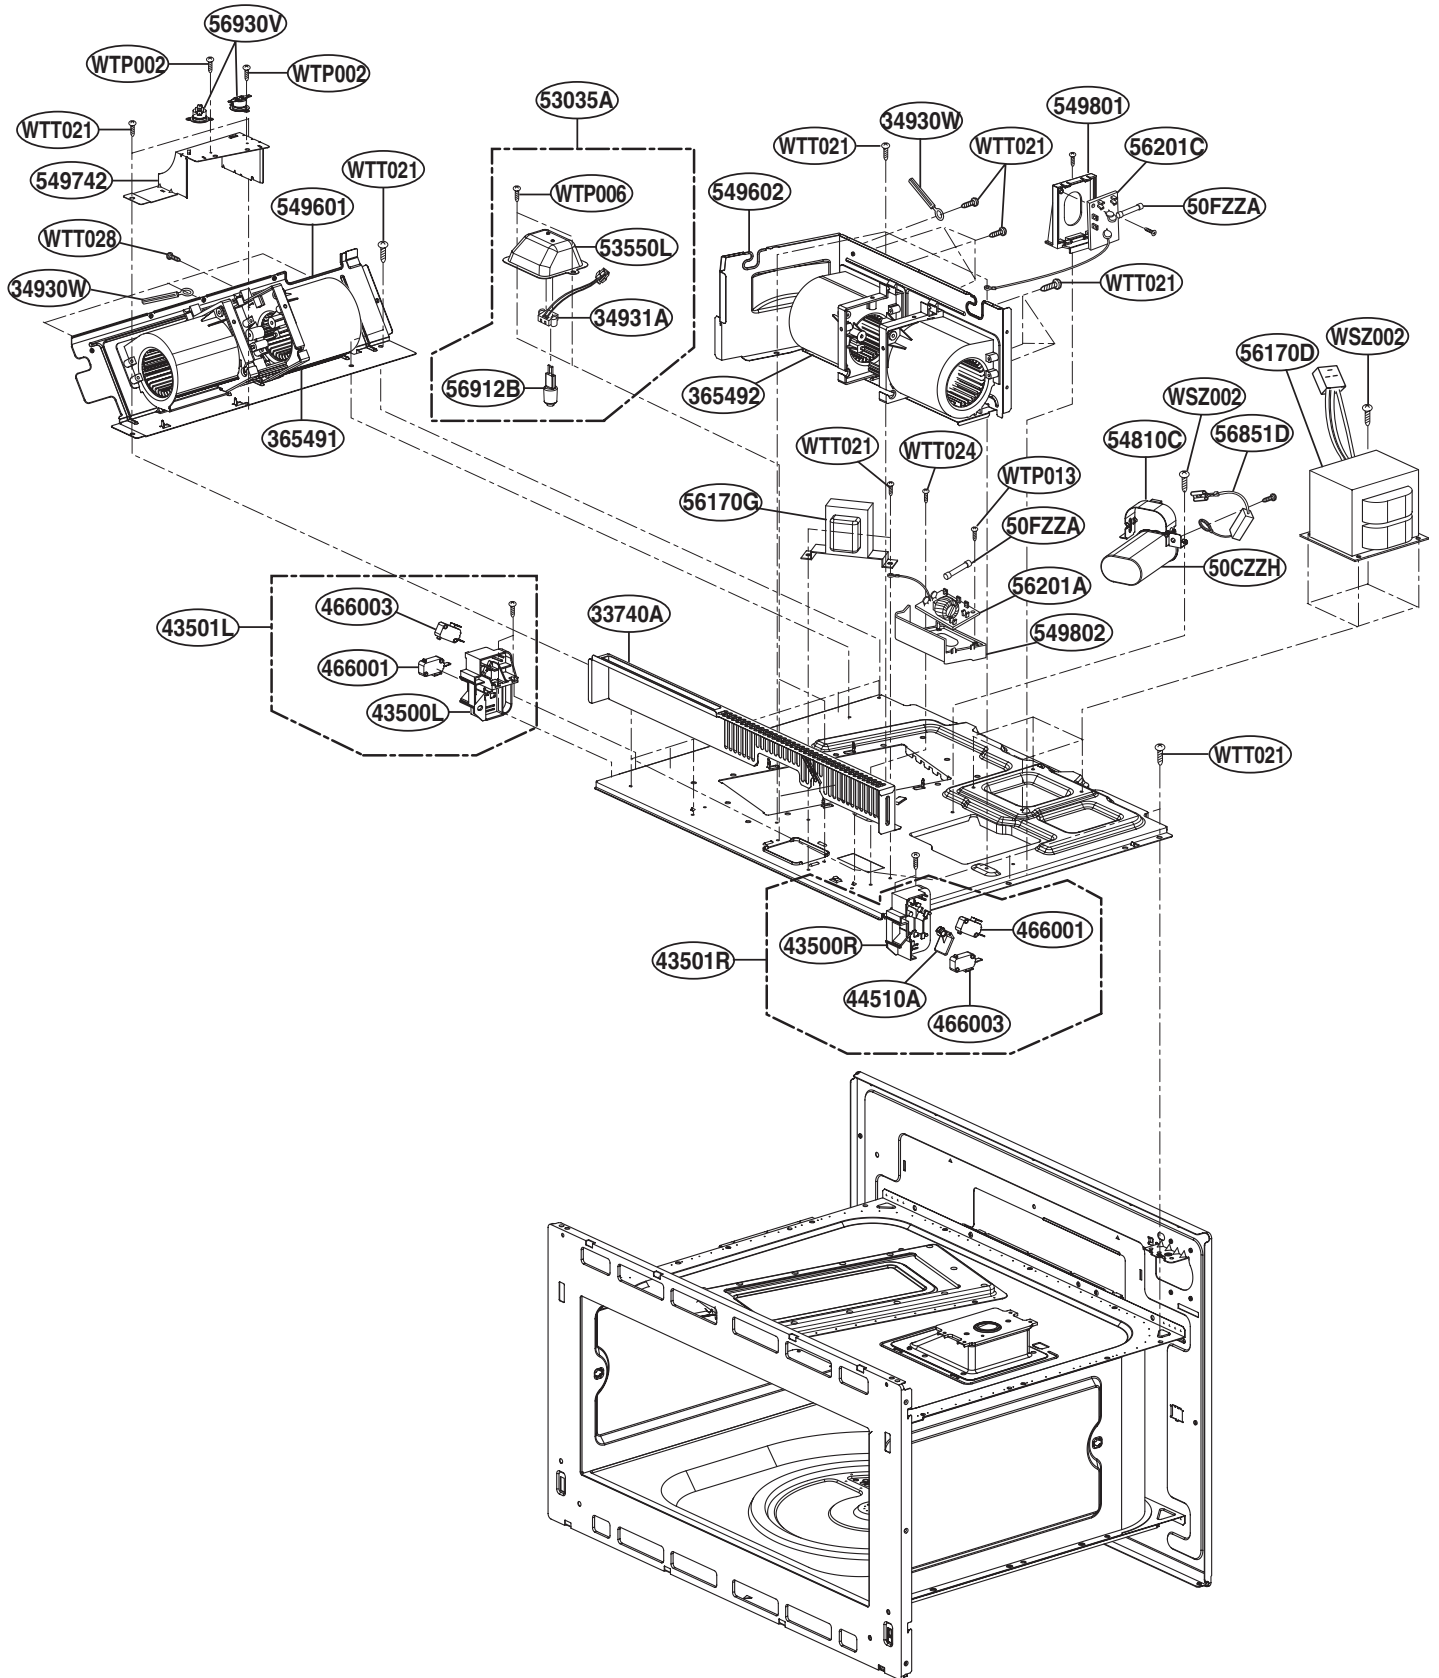

EXPLODED VIEW

DOOR PARTS (I)

MODEL: PSB2200NWW
PSB2200NBB

Door removal tool

INSTALLATION
HARDWARE BAG

DOOR PARTS (II)

MODEL: PSB2201NSS

Door removal tool

INSTALLATION
HARDWARE BAG

CONTROLLER PARTS (I)

MODEL: PSB2200NWW
PSB2200NBB

268711

23790D

CONTROLLER PARTS (II)

MODEL: PSB2201NSS

OVEN CAVITY PARTS

INTERIOR PARTS (I)

INTERIOR PARTS (II)

INSULATOR PARTS (I)

INSULATOR PARTS (II)