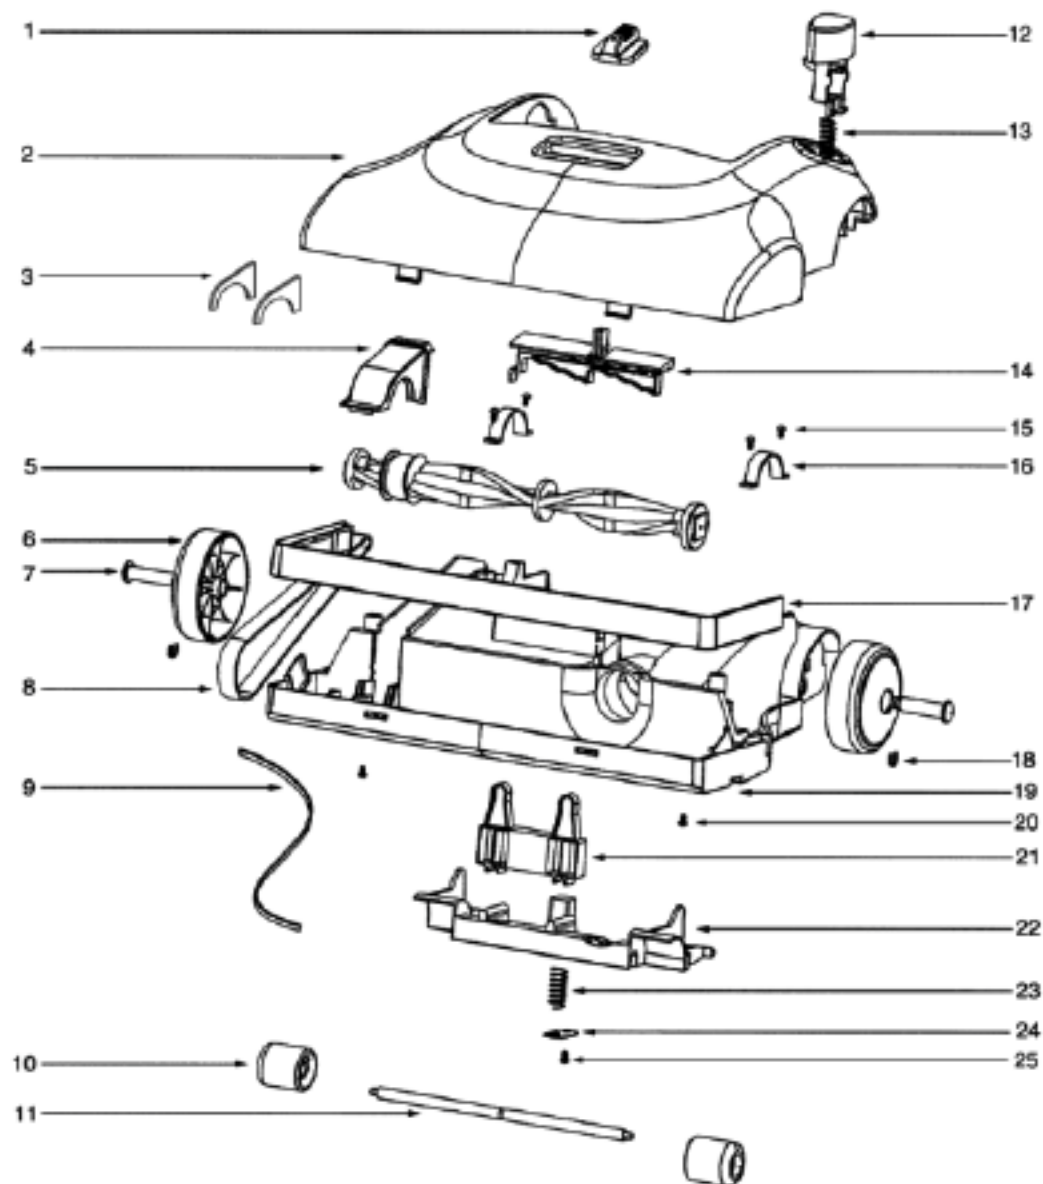

Main Unit - 2275AZ

Ref #	Part	Description	Comments	Qty
1	61636-5	HANDLE COVER - PKGD		
2	61637	POWER CORD		
3	61664	POWER CORD JACKET		
4	61638	BAG COVER LATCH		
5	63018	BAG COVER ASSY - PACKAGED		
6	61646	AIR INLET GASKET		
7	61850	HEPA FILTER PKG - STYLE H		
8	61642-12	MOTOR COVER - PACKAGED		
9	61803-1	SCREW PACKAGE		
10	61857	LENS		
11	61803-4	SCREW PACKAGE		
12	61632	MOTOR ASSY - CTND		
13	57940-2	HEADLIGHT (NLA)		
14	61849	HEADLIGHT SOCKET ASSEMBLY		
15	61641-1	SWITCH PEDAL		
16	61803-3	SCREW PACKAGE		
17	72443	THERMOSTAT CLIP		
18	61663	THERMOSTAT & TERMINAL ASS		
19	61660	HANDLE		
20	61659	CORD HOOK		
21	61658	SPRING PACKAGE		
22	61657	DUSTING BRUSH SUPPORT		
23	61656	HOSE FRAME		
25	61655	CLIP		
26	72342	HANDLE CLIP		
27	61654	BAG COVER GASKET		
29	61652	TOOL CADDY		
30	61653	AIR TUBE		
31	61648	AIR TUBE CONNECTOR		
32	61650	REAR HOUSING - PKGD		
33	61644	SWITCH REPLACEMENT KIT		
34	61803-2	SCREW PACKAGE		
35	61651	HOSE CUFF		
36	61647	POWER CORD JACKET		
37	61645	SWITCH REPLACEMENT KIT		
38	61649	COMPRESSION HOSE		
39	61643	TORSION SPRING		
40	61633	GROMMET		
41	61634	AIR DUCT ASSEMBLY		
42	61635	AIR DUCT GASKET		
43	61530	FILTER		
44	53133	STL WASHERS-PKG (48495 (NLA)		
45	61803	SCREW PACKAGE		

Base and Hood - 2275AZ

Ref #	Part	Description	Comments	Qty
1	61631-1	HEIGHT ADJUSTMENT KNOB		
2	63019	HOOD ASSEMBLY - PKG		
3	39573	UPPER/LOWER FELT		
4	61613	BELT CAP		
5	61540	BRUSHROLL ASSEMBLY - CART		
6	61616	REAR WHEEL		
7	61615	REAR WHEEL SHAFT		
8	61520	BELT PACKAGE - STYLE J		
9	61622	GASKET		
10	61623	FRONT WHEEL		
11	61624	FRONT WHEEL SHAFT		
12	61630-1	HANDLE RELEASE PEDAL		
13	61629	SPRING		
14	61628	SWITCH SUPPORT		
16	61614	CLAMP		
17	61617	FURNITURE GUARD		
18	61619	CLIP RING		
19	61620	BASE		
20	61803	SCREW PACKAGE		
21	61621	ADJUST FRAME		
22	61627	WHEEL CARRIAGE		
23	61626	SPRING		
24	61625	SPRING PLATE		
25	61803-2	SCREW PACKAGE		