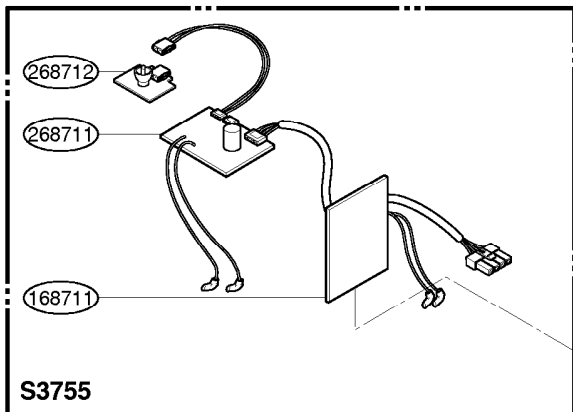

----- Manual continues below -----

EXPLODED VIEW

REPLACEMENT PARTS LIST

LOCATION NO.	PART NO.	DESCRIPTION	APPLICATION	REMARK
130401	3040FI1487E	BASE, BODY		
135506	3550FI3800A	COVER, MOTOR HOUSING		
135507	3550FI1588E	COVER, CORD REEL		
135508	3550FI1689A	COVER, BODY SUB		S3755
	3550FI1689B			S3765
135509	3500FI2240B	BOARD, DISPLAY		S3755
	3500FI2243M			S3765
135510	3550FI3805A	COVER, SENSOR		S3755
	3550FI2513A			S3765
136501	3651FI1309C	HANDLE, CARRIER		
139202	3920FI3770A	PACKING, MOTOR MOUNTING		
139204	3920FI3769A	PACKING, SEAL		
140261	4026FI3669E	LATCH, COVER		
144411	4441FI3608D	CASTER, ASS'Y		
145103	4510FI3598T	LEVER, CORD WINDING		S3755
	4510FI3598P			S3765
146611	4661FI3614A	WHEEL, ASS'Y		S3755
	4661FI3614B			S3765
146811	4681FI2451G	MOTOR ASS'Y, VC		
146871	4687FI1468D	CORD REEL ASS'Y		
148201	4820FI2391E	BUMPER, BODY		
149308	4930FI2448E	HOLDER, PLUG		
149741	4974FI2400A	GUIDE, EXHAUST		
150061	5006FI3691B	CAP, HANDLE		S3755
	5006FI3691C			S3765
152313	5231FI3768A	FILTER ASS'Y, CLEAN		
166012	6601FI3488B	SWITCH ASS'Y, PRESSURE		
168711	6871FX2169A	PWB(PCB) ASS'Y, MAIN		S3755
	6871FX2146D			S3765
268711	6871FX2149C	PWB(PCB) ASS'Y, SUB		S3755
	6871FX2147B			S3765
235501	3550FI1560B	COVER, BODY		S3755
	3550FI1560P			S3765
235504	3550FI2504B	COVER, EXHAUST FILTER-R		S3755
	3550FI2504C			S3765