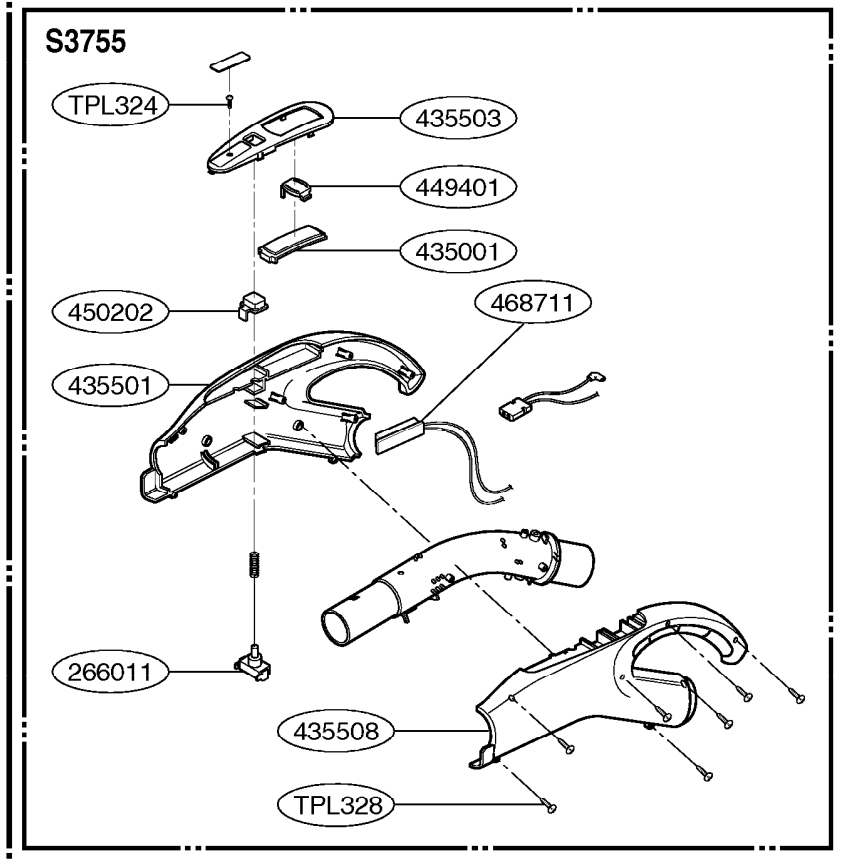

HOSE ASS'Y FLEXIBLE & PIPE ASS'Y TELESCOPIC