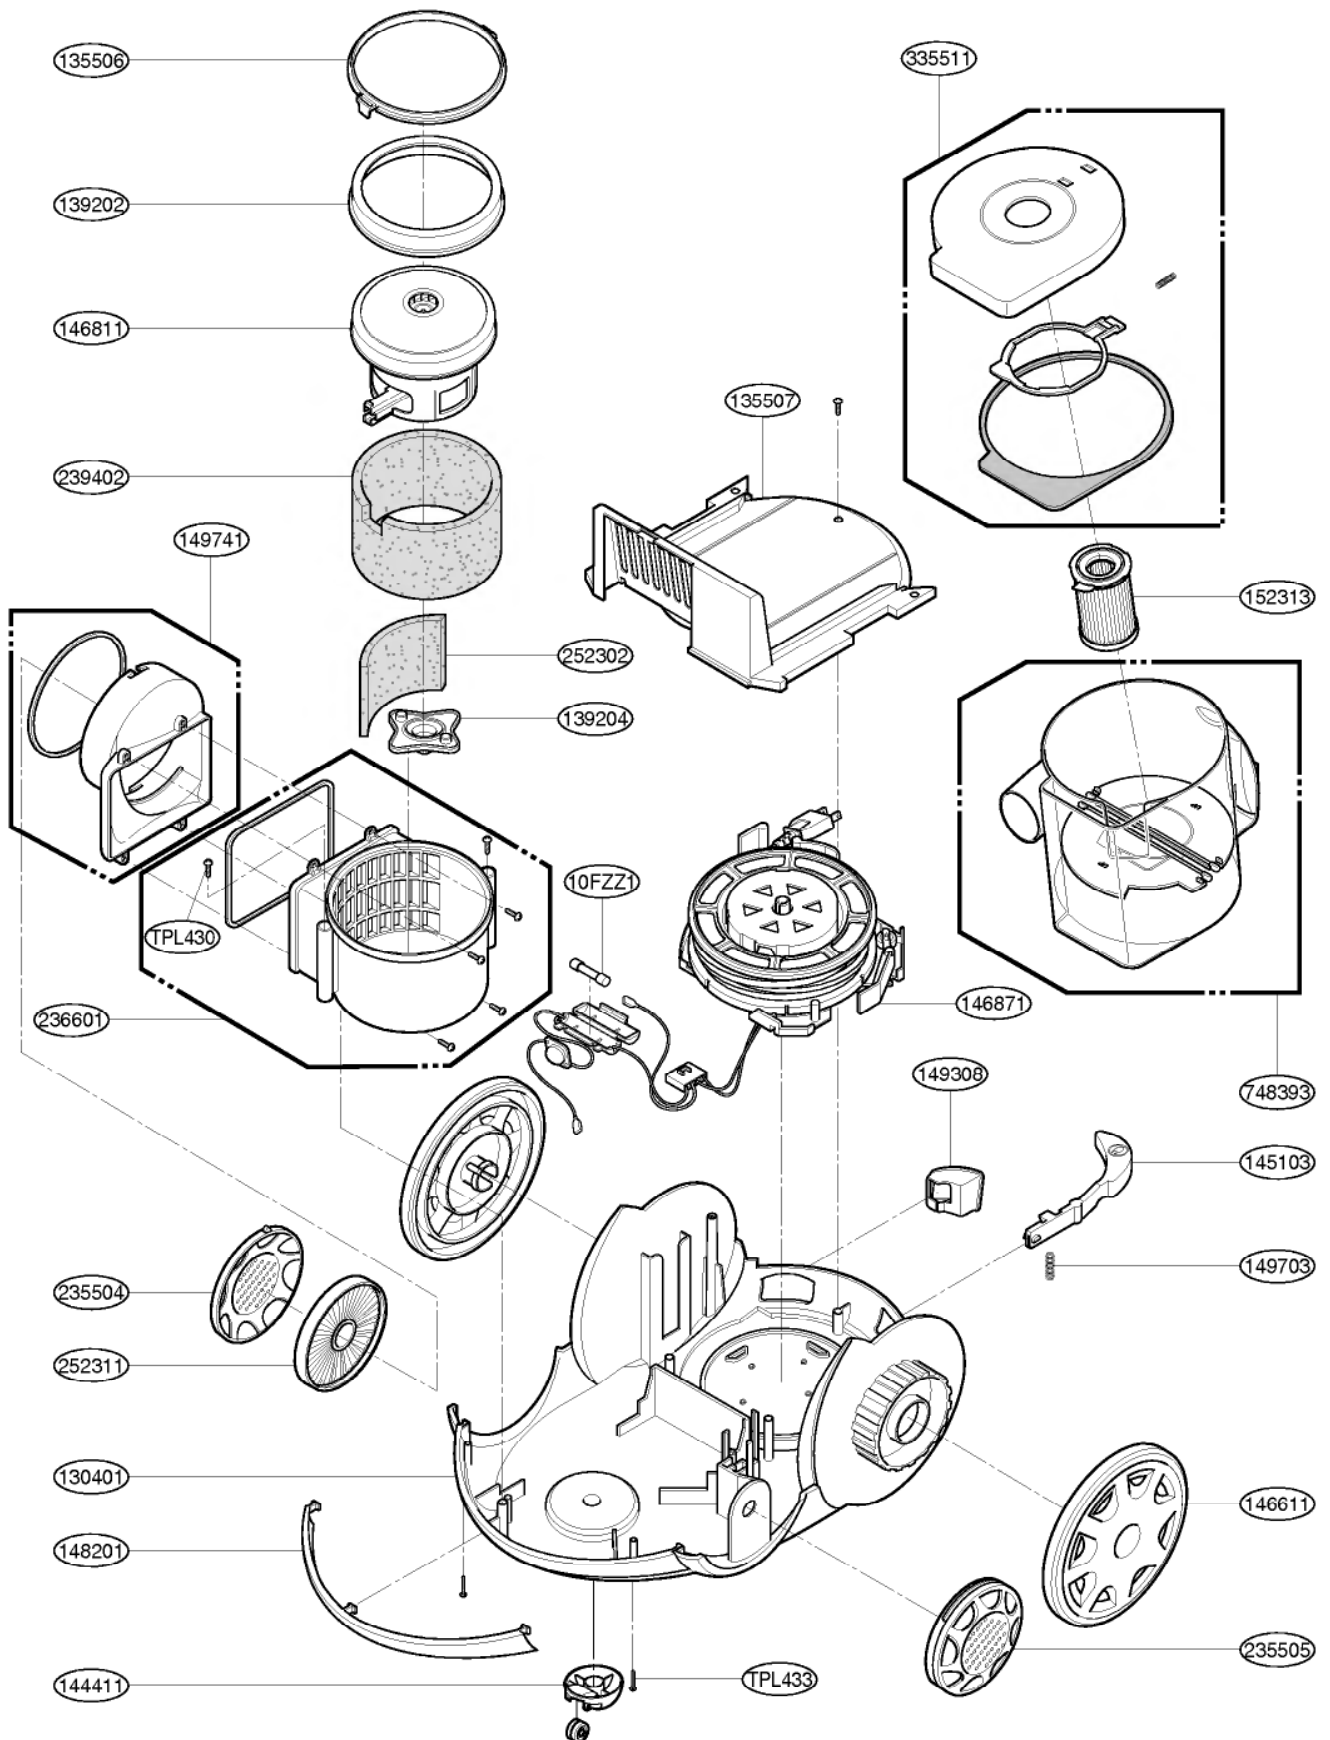

----- Manual continues below -----

EXPLODED VIEW

REPLACEMENT PARTS LIST

LOCATION NO.	PART NO.	DESCRIPTION	APPLICATION	REMARK
130401	3040FI1487E	BASE, BODY		
135506	3550FI3800A	COVER, MOTOR HOUSING		
135507	3550FI1588E	COVER, CORD REEL		
135508	3550FI1689A	COVER, BODY SUB		S3755
	3550FI1689B			S3765
135509	3500FI2240B	BOARD, DISPLAY		S3755
	3500FI2243M			S3765
135510	3550FI3805A	COVER, SENSOR		S3755
	3550FI2513A			S3765
136501	3651FI1309C	HANDLE, CARRIER		
139202	3920FI3770A	PACKING, MOTOR MOUNTING		
139204	3920FI3769A	PACKING, SEAL		
140261	4026FI3669E	LATCH, COVER		
144411	4441FI3608D	CASTER, ASS'Y		
145103	4510FI3598T	LEVER, CORD WINDING		S3755
	4510FI3598P			S3765
146611	4661FI3614A	WHEEL, ASS'Y		S3755
	4661FI3614B			S3765
146811	4681FI2451G	MOTOR ASS'Y, VC		
146871	4687FI1468D	CORD REEL ASS'Y		
148201	4820FI2391E	BUMPER, BODY		
149308	4930FI2448E	HOLDER, PLUG		
149741	4974FI2400A	GUIDE, EXHAUST		
150061	5006FI3691B	CAP, HANDLE		S3755
	5006FI3691C			S3765
152313	5231FI3768A	FILTER ASS'Y, CLEAN		
166012	6601FI3488B	SWITCH ASS'Y, PRESSURE		
168711	6871FX2169A	PWB(PCB) ASS'Y, MAIN		S3755
	6871FX2146D			S3765
268711	6871FX2149C	PWB(PCB) ASS'Y, SUB		S3755
	6871FX2147B			S3765
235501	3550FI1560B	COVER, BODY		S3755
	3550FI1560P			S3765
235504	3550FI2504B	COVER, EXHAUST FILTER-R		S3755
	3550FI2504C			S3765