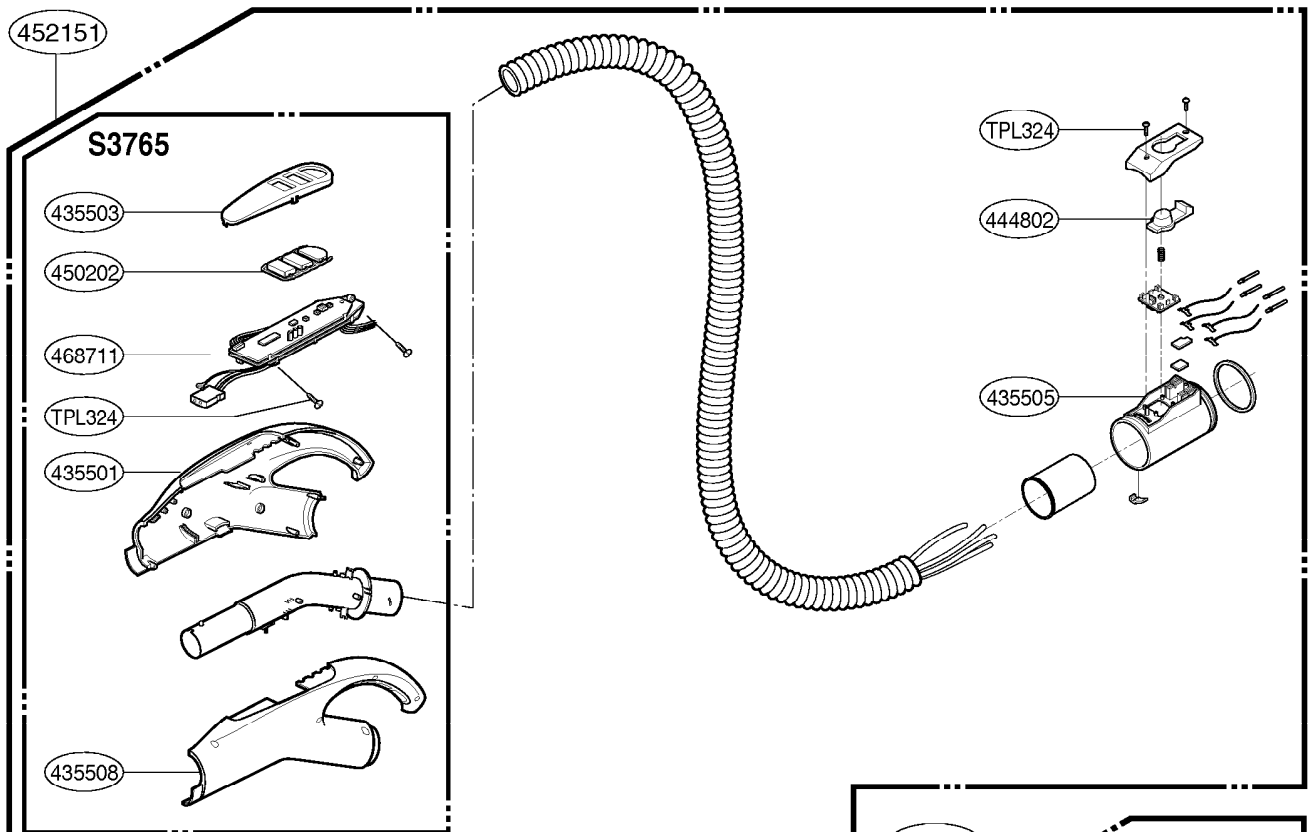

HOSE ASS'Y FLEXIBLE & PIPE ASS'Y TELESCOPIC