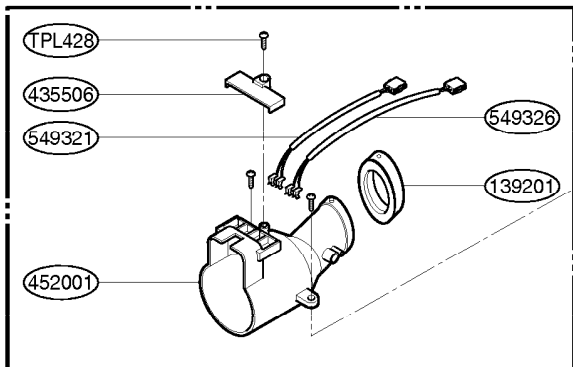

----- Manual continues below -----

EXPLODED VIEW

REPLACEMENT PARTS LIST

LOCATION NO.	PART NO.	DESCRIPTION	APPLICATION	REMARK
130401	3040FI1487E	BASE, BODY		
135506	3550FI3800A	COVER, MOTOR HOUSING		
135507	3550FI1588E	COVER, CORD REEL		
135508	3550FI1689A	COVER, BODY SUB		S3755
	3550FI1689B			S3765
135509	3500FI2240B	BOARD, DISPLAY		S3755
	3500FI2243M			S3765
135510	3550FI3805A	COVER, SENSOR		S3755
	3550FI2513A			S3765
136501	3651FI1309C	HANDLE, CARRIER		
139202	3920FI3770A	PACKING, MOTOR MOUNTING		
139204	3920FI3769A	PACKING, SEAL		
140261	4026FI3669E	LATCH, COVER		
144411	4441FI3608D	CASTER, ASS'Y		
145103	4510FI3598T	LEVER, CORD WINDING		S3755
	4510FI3598P			S3765
146611	4661FI3614A	WHEEL, ASS'Y		S3755
	4661FI3614B			S3765
146811	4681FI2451G	MOTOR ASS'Y, VC		
146871	4687FI1468D	CORD REEL ASS'Y		
148201	4820FI2391E	BUMPER, BODY		
149308	4930FI2448E	HOLDER, PLUG		
149741	4974FI2400A	GUIDE, EXHAUST		
150061	5006FI3691B	CAP, HANDLE		S3755
	5006FI3691C			S3765
152313	5231FI3768A	FILTER ASS'Y, CLEAN		
166012	6601FI3488B	SWITCH ASS'Y, PRESSURE		
168711	6871FX2169A	PWB(PCB) ASS'Y, MAIN		S3755
	6871FX2146D			S3765
268711	6871FX2149C	PWB(PCB) ASS'Y, SUB		S3755
	6871FX2147B			S3765
235501	3550FI1560B	COVER, BODY		S3755
	3550FI1560P			S3765
235504	3550FI2504B	COVER, EXHAUST FILTER-R		S3755
	3550FI2504C			S3765