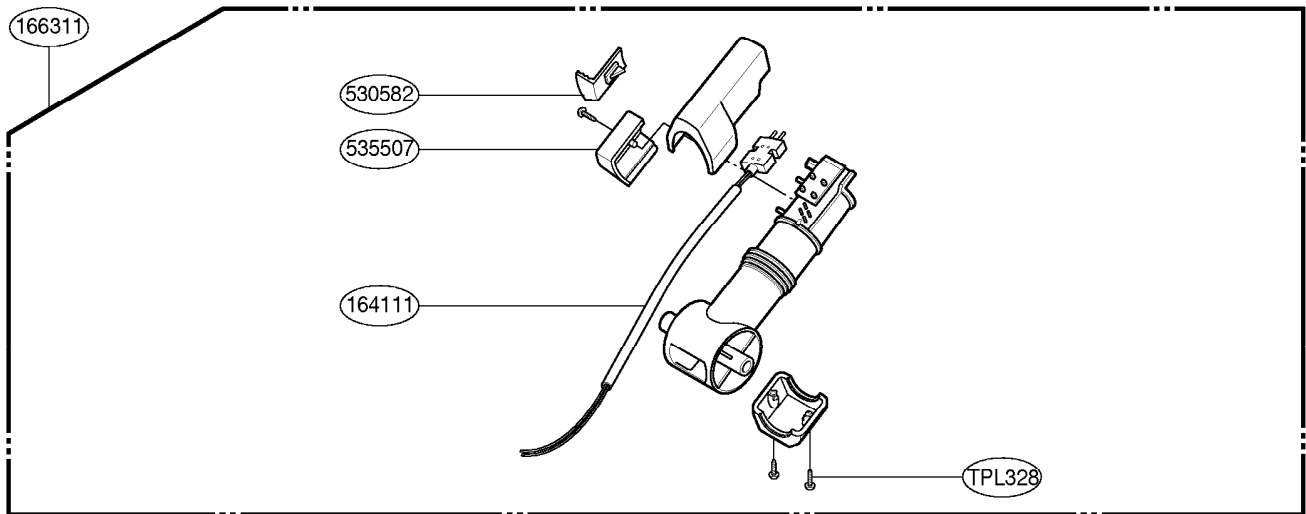

QUICK DISSCONNECTOR ASS'Y

REPLACEMENT PARTS LIST

LOCATION NO.	DESCRIPTION	PART NO.	APPLICATION	REMARK
HOSE ASS'Y				
435001	BOARD, SWITCH	3500FI3619B		S3755
266011	SWITCH ON/OFF P/NOZZLE	6601FI3472A		
435503	COVER CONTROL	3550FI2496B		S3755
		3550FI2516E		S3765
435508	COVER, GRIP HANDLE-L	3650FI1483B		S3755
		3550FI1496B		S3765
435501	COVER, GRIP HANDLE-R	3650FI1484B		S3755
		3550FI1495B		S3765
444802	FITTING HOOK	4480FI3735F		
450202	BUTTON, POWER SWITCH	5020FI3765B		S3755
		5020FI2325B		S3765
435505	PIPE FITTING	5200FI2486C		
452151	HOSE ASS'Y FLEXIBLE	5215FI1308D		S3765
		5215FI1316B		S3755
449401	SWITCH, BOARD SLIDE CONTROL	4940FI3727A		
468711	HOSE P.C.B ASS'Y	6601FI3486M		S3755
		6871FX3081B		S3765
652012	PIPE ASS'Y TELESCOPIC	5201FI1001B		
TPL324	SCREW	1TPL0302416		
TPL328	SCREW	1TPL0302818		
QUICK DISSCONNECTOR ASS'Y				
166311	QUICK, DISCONNECTOR ASS'Y	5200FI1223A		
164111	PIGTAIL, CONNECTOR	6411FI2434F		
535507	COVER, DISCONNECTOR	3550FI3766B		
530582	PEDAL, DISCONNECTOR	3058FI3004B		
TPL328	SCREW	1TPL0302818