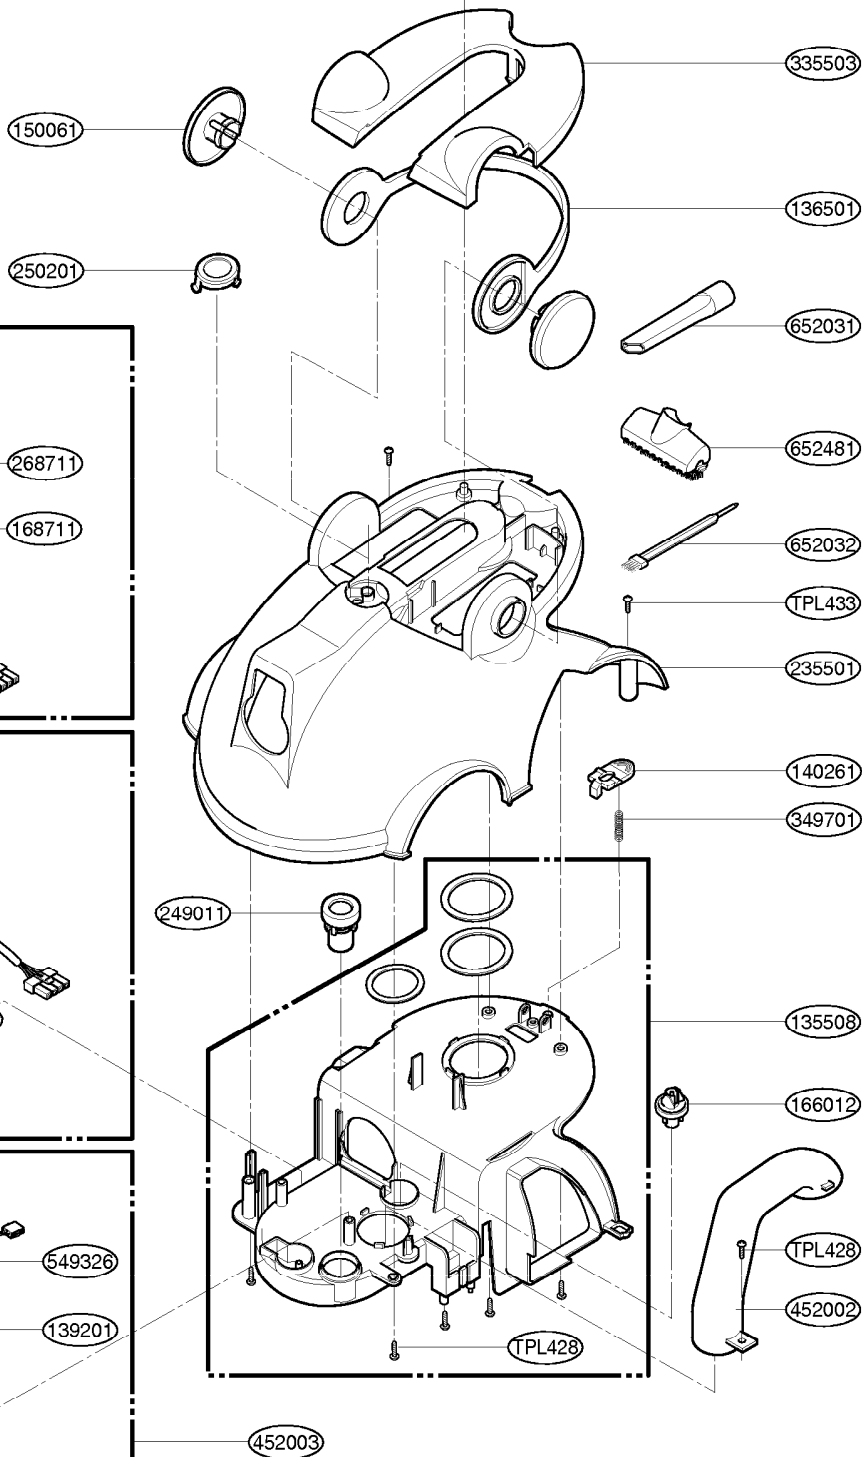

----- Manual continues below -----

EXPLODED VIEW

REPLACEMENT PARTS LIST

LOCATION NO.	PART NO.	DESCRIPTION	APPLICATION	REMARK
130401	3040FI1487E	BASE, BODY		
135506	3550FI3800A	COVER, MOTOR HOUSING		
135507	3550FI1588E	COVER, CORD REEL		
135508	3550FI1689A	COVER, BODY SUB		S3755
	3550FI1689B			S3765
135509	3500FI2240B	BOARD, DISPLAY		S3755
	3500FI2243M			S3765
135510	3550FI3805A	COVER, SENSOR		S3755
	3550FI2513A			S3765
136501	3651FI1309C	HANDLE, CARRIER		
139202	3920FI3770A	PACKING, MOTOR MOUNTING		
139204	3920FI3769A	PACKING, SEAL		
140261	4026FI3669E	LATCH, COVER		
144411	4441FI3608D	CASTER, ASS'Y		
145103	4510FI3598T	LEVER, CORD WINDING		S3755
	4510FI3598P			S3765
146611	4661FI3614A	WHEEL, ASS'Y		S3755
	4661FI3614B			S3765
146811	4681FI2451G	MOTOR ASS'Y, VC		
146871	4687FI1468D	CORD REEL ASS'Y		
148201	4820FI2391E	BUMPER, BODY		
149308	4930FI2448E	HOLDER, PLUG		
149741	4974FI2400A	GUIDE, EXHAUST		
150061	5006FI3691B	CAP, HANDLE		S3755
	5006FI3691C			S3765
152313	5231FI3768A	FILTER ASS'Y, CLEAN		
166012	6601FI3488B	SWITCH ASS'Y, PRESSURE		
168711	6871FX2169A	PWB(PCB) ASS'Y, MAIN		S3755
	6871FX2146D			S3765
268711	6871FX2149C	PWB(PCB) ASS'Y, SUB		S3755
	6871FX2147B			S3765
235501	3550FI1560B	COVER, BODY		S3755
	3550FI1560P			S3765
235504	3550FI2504B	COVER, EXHAUST FILTER-R		S3755
	3550FI2504C			S3765