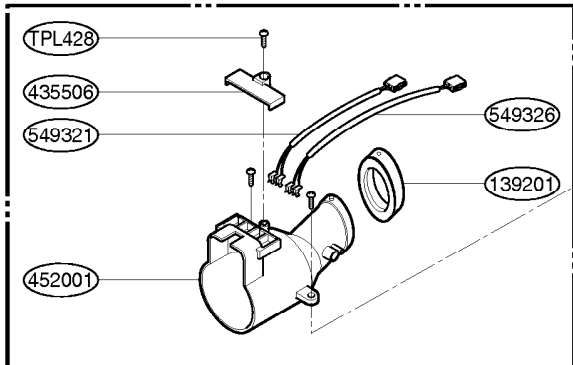

# REPLACEMENT PARTS LIST

LOCATION NO.	PART NO.	DESCRIPTION	APPLICATION	REMARK
130401	3040FI1487E	BASE, BODY		
135506	3550FI3800A	COVER, MOTOR HOUSING		
135507	3550FI1588E	COVER, CORD REEL		
135508	3550FI1689A	COVER, BODY SUB		S3755
	3550FI1689B			S3765
135509	3500FI2240B	BOARD, DISPLAY		S3755
	3500FI2243M			S3765
135510	3550FI3805A	COVER, SENSOR		S3755
	3550FI2513A			S3765
136501	3651FI1309C	HANDLE, CARRIER		
139202	3920FI3770A	PACKING, MOTOR MOUNTING		
139204	3920FI3769A	PACKING, SEAL		
140261	4026FI3669E	LATCH, COVER		
144411	4441FI3608D	CASTER, ASS'Y		
145103	4510FI3598T	LEVER, CORD WINDING		S3755
	4510FI3598P			S3765
146611	4661FI3614A	WHEEL, ASS'Y		S3755
	4661FI3614B			S3765
146811	4681FI2451G	MOTOR ASS'Y, VC		
146871	4687FI1468D	CORD REEL ASS'Y		
148201	4820FI2391E	BUMPER, BODY		
149308	4930FI2448E	HOLDER, PLUG		
149741	4974FI2400A	GUIDE, EXHAUST		
150061	5006FI3691B	CAP, HANDLE		S3755
	5006FI3691C			S3765
152313	5231FI3768A	FILTER ASS'Y, CLEAN		
166012	6601FI3488B	SWITCH ASS'Y, PRESSURE		
168711	6871FX2169A	PWB(PCB) ASS'Y, MAIN		S3755
	6871FX2146D			S3765
268711	6871FX2149C	PWB(PCB) ASS'Y, SUB		S3755
	6871FX2147B			S3765
235501	3550FI1560B	COVER, BODY		S3755
	3550FI1560P			S3765
235504	3550FI2504B	COVER, EXHAUST FILTER-R		S3755
	3550FI2504C			S3765