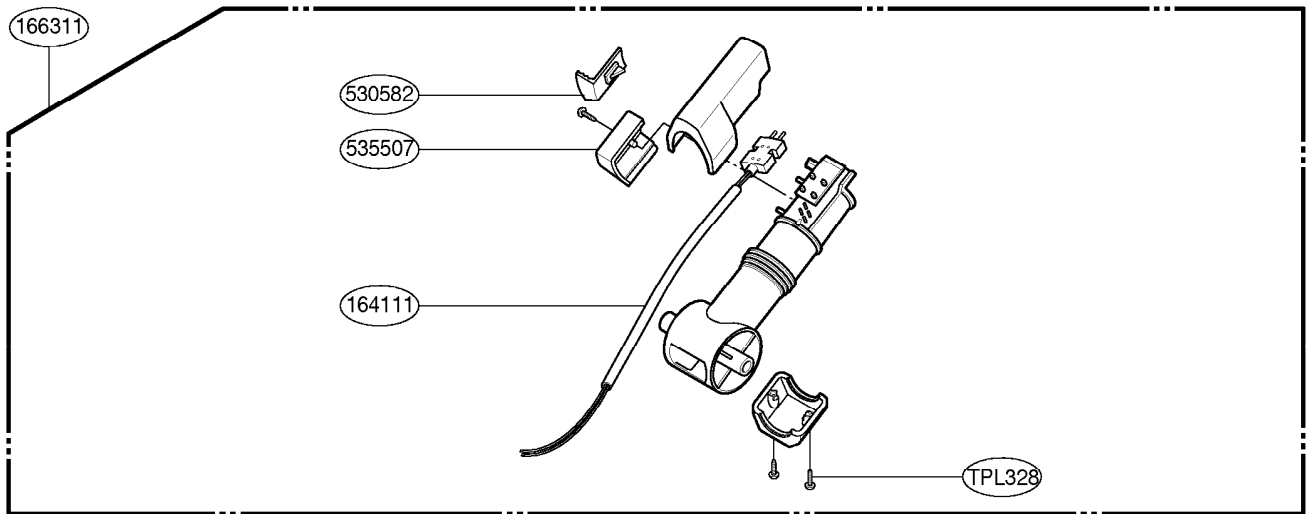

QUICK DISSCONNECTOR ASS'Y

REPLACEMENT PARTS LIST

LOCATION NO.	DESCRIPTION	PART NO.	APPLICATION	REMARK
HOSE ASS'Y				
435001	BOARD, SWITCH	3500FI3619B		S3755
266011	SWITCH ON/OFF P/NOZZLE	6601FI3472A		
435503	COVER CONTROL	3550FI2496B		S3755
		3550FI2516E		S3765
435508	COVER, GRIP HANDLE-L	3650FI1483B		S3755
		3550FI1496B		S3765
435501	COVER, GRIP HANDLE-R	3650FI1484B		S3755
		3550FI1495B		S3765
444802	FITTING HOOK	4480FI3735F		
450202	BUTTON, POWER SWITCH	5020FI3765B		S3755
		5020FI2325B		S3765
435505	PIPE FITTING	5200FI2486C		
452151	HOSE ASS'Y FLEXIBLE	5215FI1308D		S3765
		5215FI1316B		S3755
449401	SWITCH, ROARD SLIDE CONTROL	4940FI3727A		
468711	HOSE P.C.B ASS'Y	6601FI3486M		S3755
		6871FX3081B		S3765
652012	PIPE ASS'Y TELESCOPIC	5201FI1001B		
TPL324	SCREW	1TPL0302416		
TPL328	SCREW	1TPL0302818		
QUICK DISSCONNECTOR ASS'Y				
166311	QUICK, DISCONNECTOR ASS'Y	5200FI1223A		
164111	PIGTAIL, CONNECTOR	6411FI2434F		
535507	COVER, DISCONNECTOR	3550FI3766B		
530582	PEDAL, DISCONNECTOR	3058FI3004B		
TPL328	SCREW	1TPL0302818