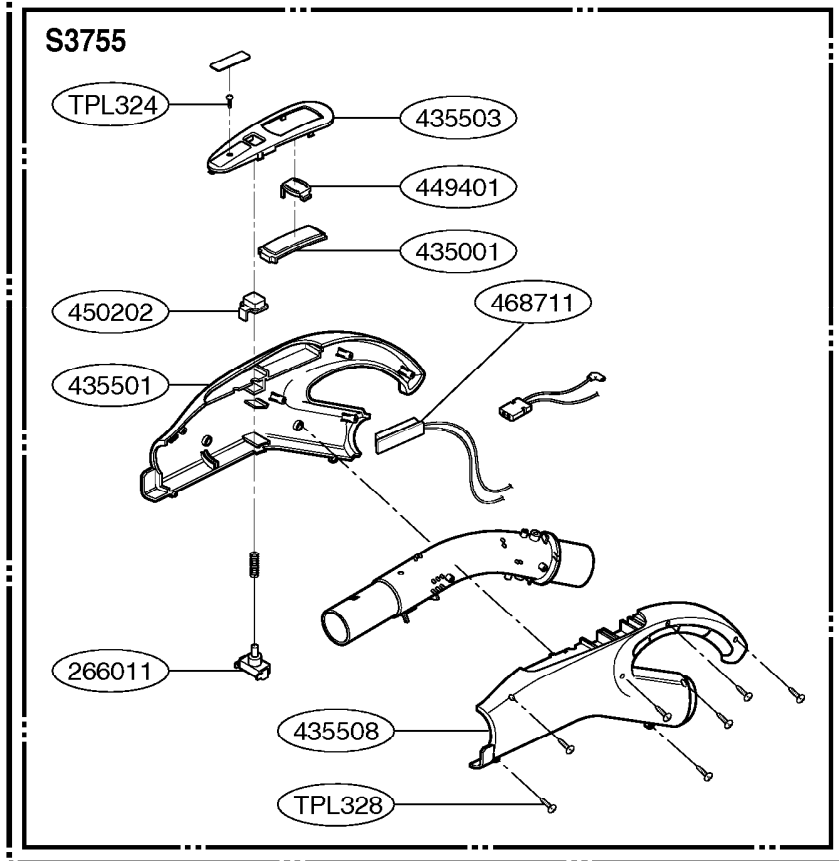

HOSE ASS'Y FLEXIBLE & PIPE ASS'Y TELESCOPIC