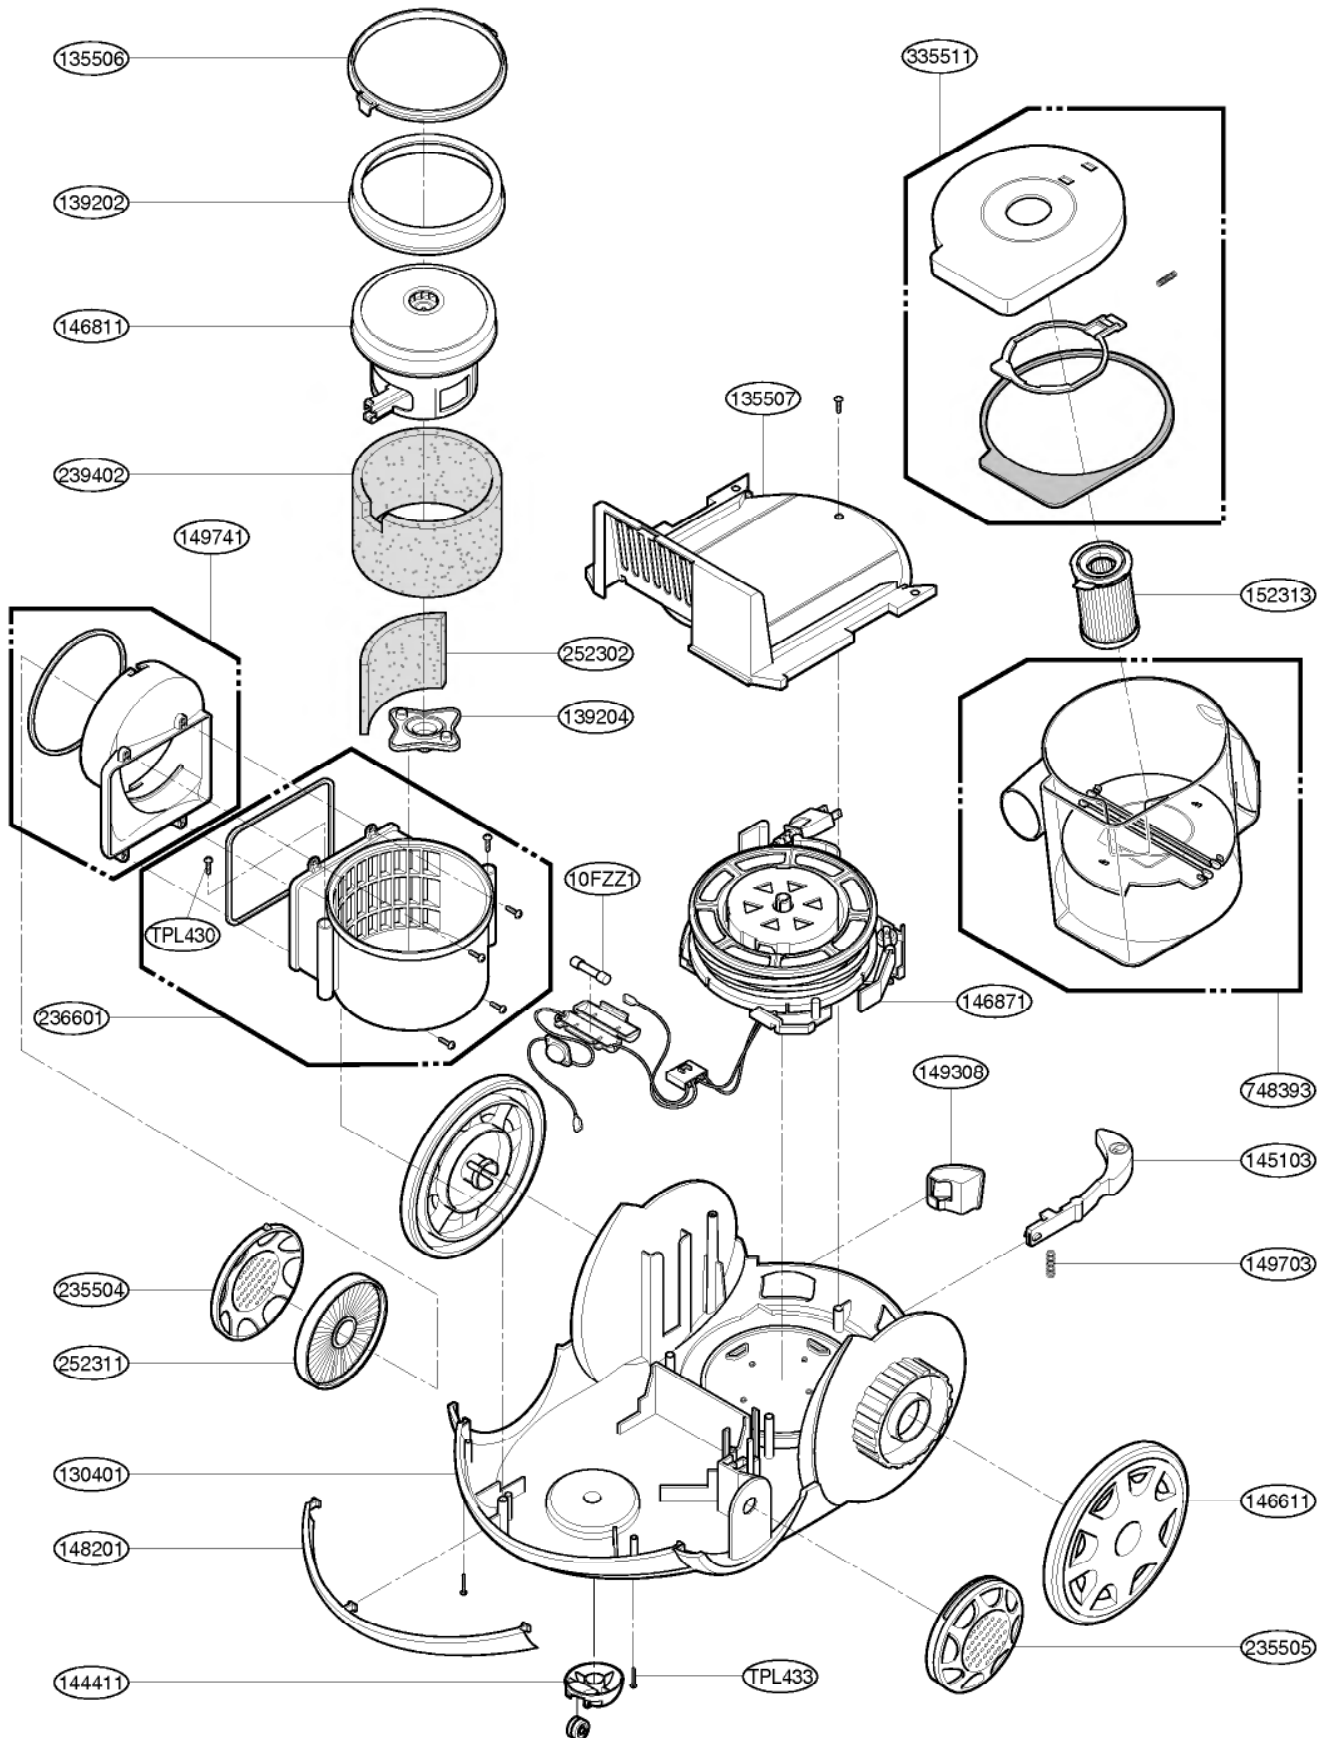

EXPLODED VIEW