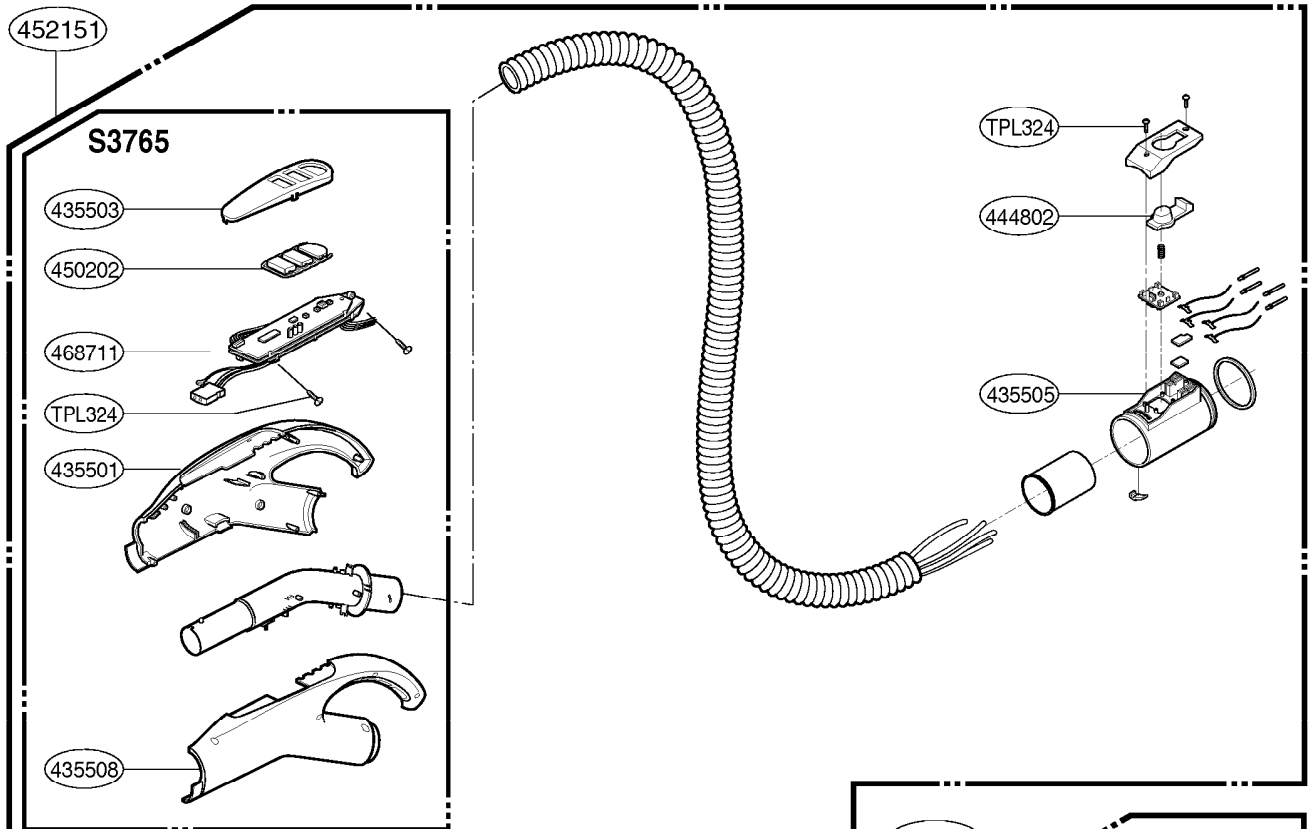

HOSE ASS'Y FLEXIBLE & PIPE ASS'Y TELESCOPIC