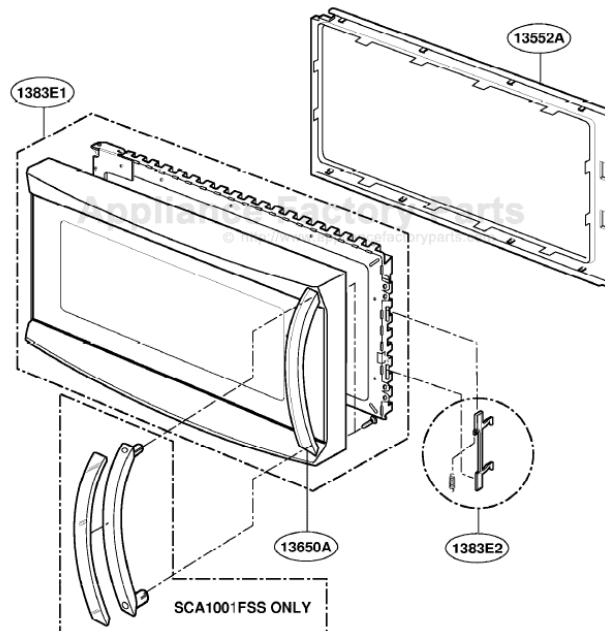

This Owner's Manual is provided and hosted by [Appliance Factory Parts](#).

GE SCA1000DBB Owner's Manual

[Shop genuine replacement parts for GE SCA1000DBB](#)

DOOR PARTS Model: SCA1000
 SCA1001

[Find Your GE Microwave Parts - Select From 3055 Models](#)

----- Manual continues below -----

DOOR PARTS

Model: SCA1000
SCA1001

CONTROLLER PARTS

Model: SCA1000
SCA1001

OVEN CAVITY PARTS

Model: SCA1000
SCA1001

LATCH BOARD PARTS