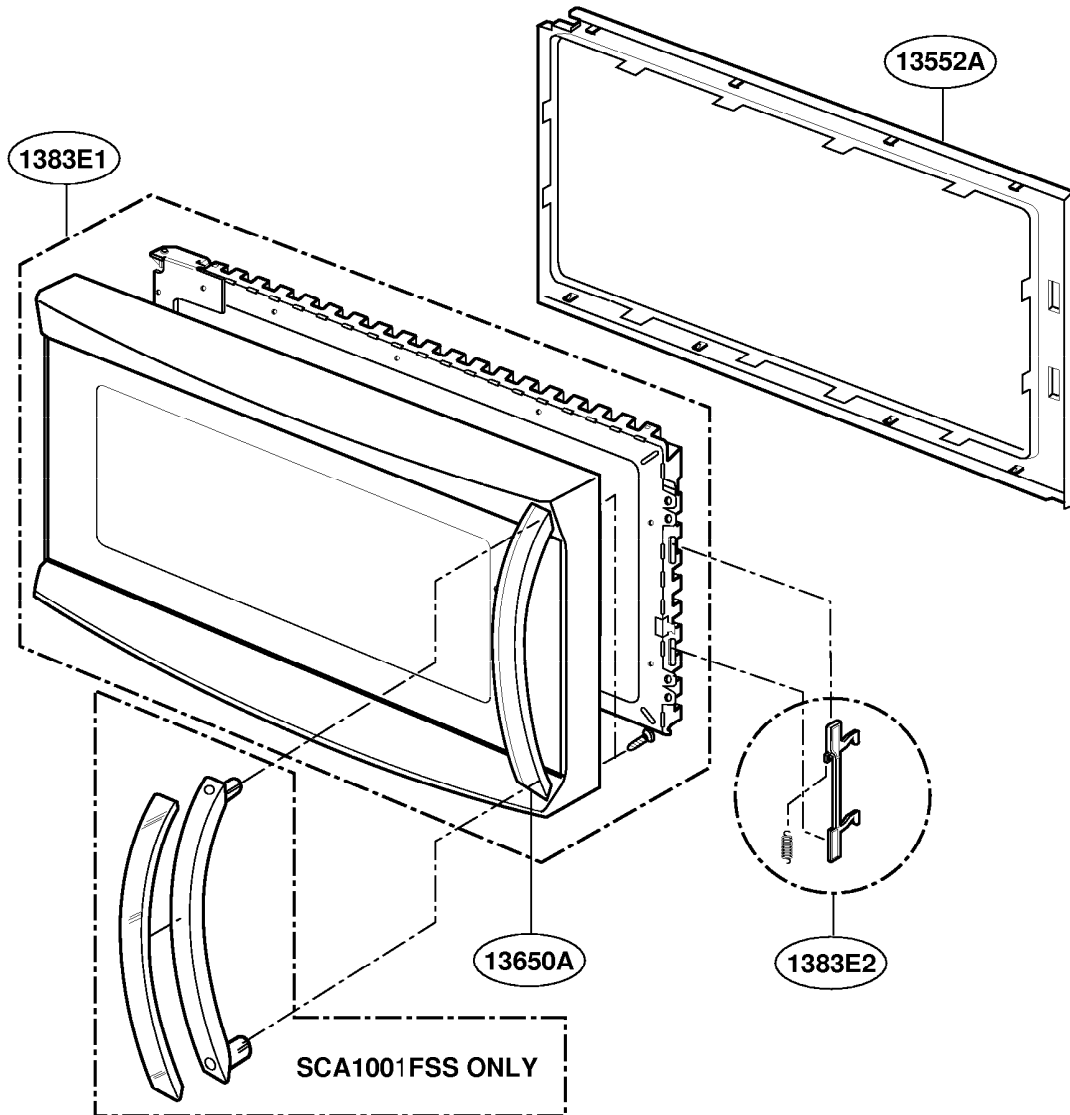

This Owner's Manual is provided and hosted by [Appliance Factory Parts](#).

GE SCA1000DBB Owner's Manual

[Shop genuine replacement parts for GE SCA1000DBB](#)

DOOR PARTS Model: SCA1000
 SCA1001

[Find Your GE Microwave Parts - Select From 3055 Models](#)

----- Manual continues below -----

DOOR PARTS

Model: SCA1000
SCA1001

CONTROLLER PARTS

Model: SCA1000
SCA1001

OVEN CAVITY PARTS

Model: SCA1000
SCA1001

LATCH BOARD PARTS

Model: SCA1000
SCA1001

INTERIOR PARTS (I)

Model: SCA1000
SCA1001

INTERIOR PARTS (II)

Model: SCA1000
SCA1001

INSTALLATION PARTS

Model: SCA1000
SCA1001

63301A