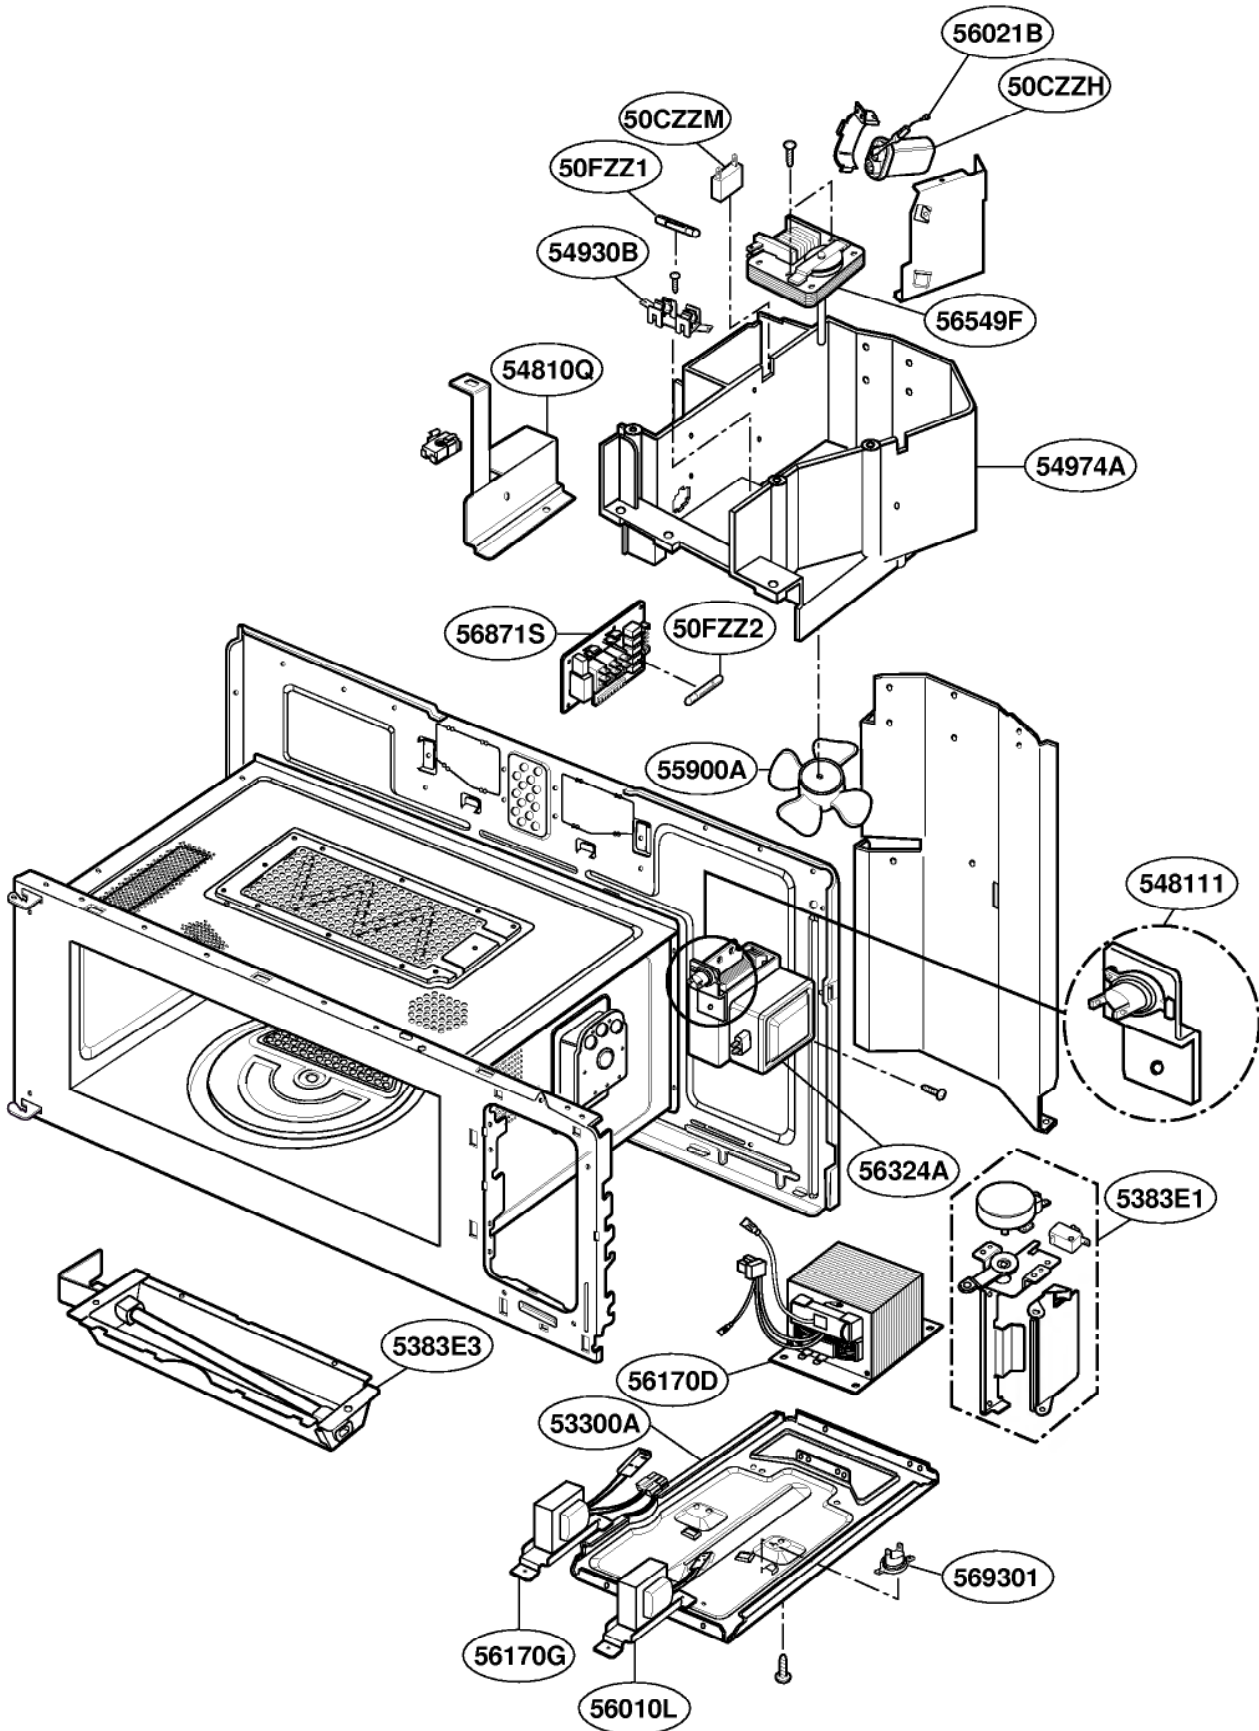

This Owner's Manual is provided and hosted by [Appliance Factory Parts](#).

GE SCA1000DBB Owner's Manual

[Shop genuine replacement parts for GE SCA1000DBB](#)

DOOR PARTS Model: SCA1000
 SCA1001

[Find Your GE Microwave Parts - Select From 3055 Models](#)

----- Manual continues below -----

DOOR PARTS

Model: SCA1000
SCA1001

CONTROLLER PARTS

Model: SCA1000
SCA1001

OVEN CAVITY PARTS

Model: SCA1000
SCA1001

LATCH BOARD PARTS

Model: SCA1000
SCA1001

INTERIOR PARTS (I)

Model: SCA1000
SCA1001

INTERIOR PARTS (II)

Model: SCA1000
SCA1001

INSTALLATION PARTS

Model: SCA1000
SCA1001

63301A