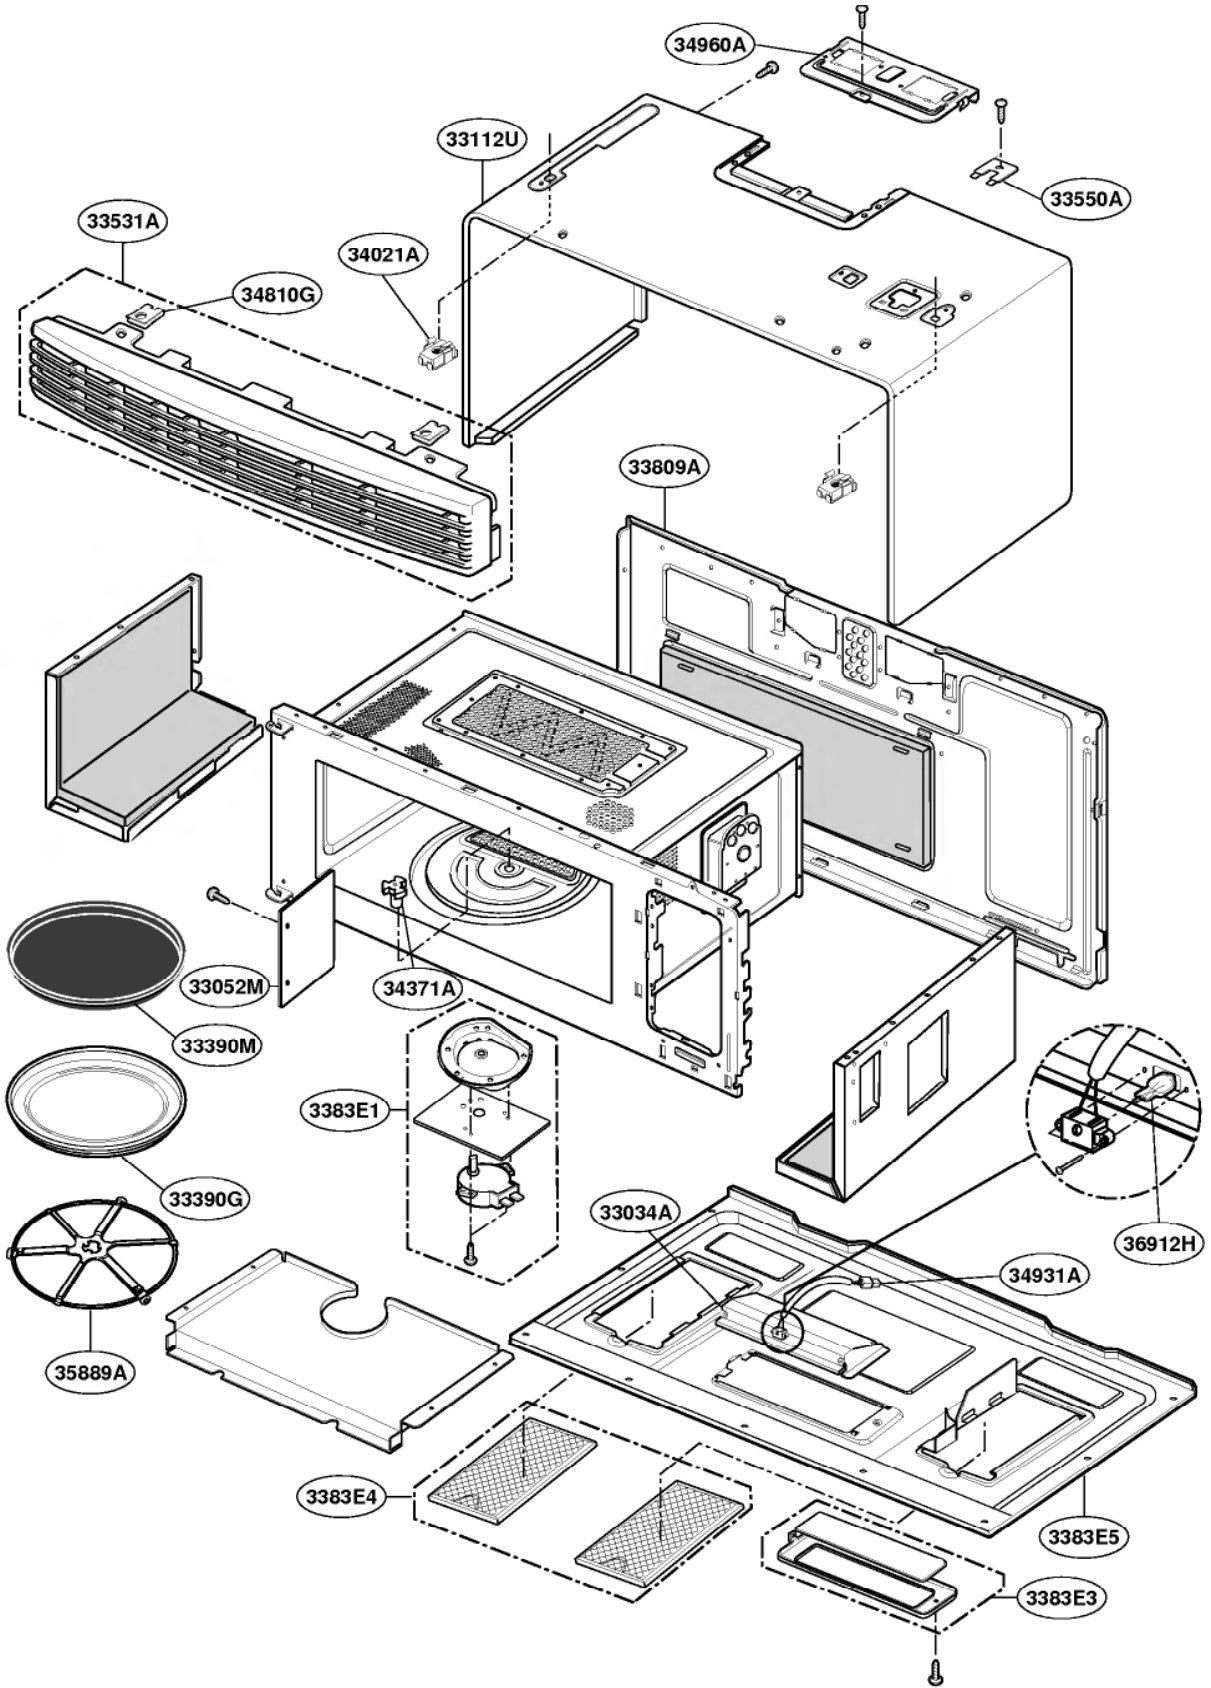

This Owner's Manual is provided and hosted by [Appliance Factory Parts](#).

GE SCA1000DBB Owner's Manual

[Shop genuine replacement parts for GE SCA1000DBB](#)

DOOR PARTS Model: SCA1000
 SCA1001

[Find Your GE Microwave Parts - Select From 3055 Models](#)

----- Manual continues below -----

DOOR PARTS

Model: SCA1000
SCA1001

CONTROLLER PARTS

Model: SCA1000
SCA1001

OVEN CAVITY PARTS

Model: SCA1000
SCA1001

LATCH BOARD PARTS

Model: SCA1000
SCA1001

INTERIOR PARTS (I)

Model: SCA1000
SCA1001

INTERIOR PARTS (II)

Model: SCA1000
SCA1001

INSTALLATION PARTS

Model: SCA1000
SCA1001

63301A