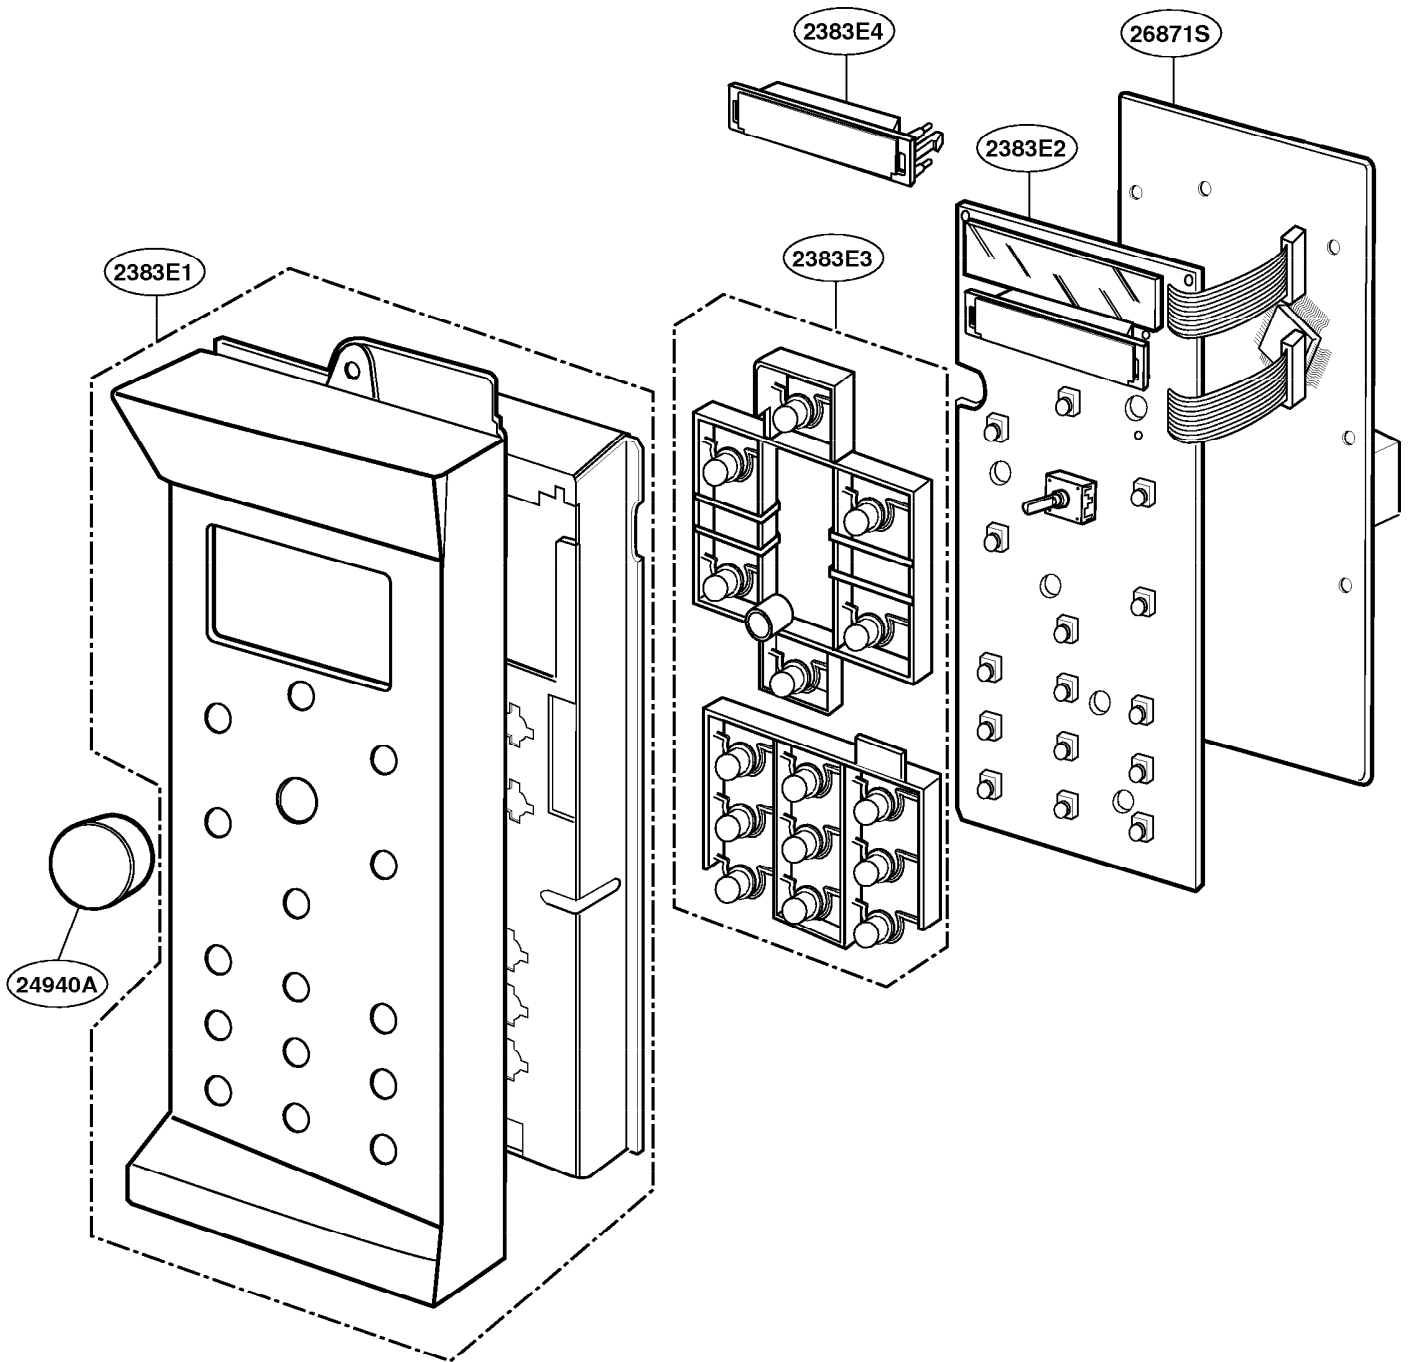

This Owner's Manual is provided and hosted by [Appliance Factory Parts](#).

GE SCA1000DBB Owner's Manual

[Shop genuine replacement parts for GE SCA1000DBB](#)

DOOR PARTS Model: SCA1000
 SCA1001

[Find Your GE Microwave Parts - Select From 3055 Models](#)

----- Manual continues below -----

DOOR PARTS

Model: SCA1000
SCA1001

CONTROLLER PARTS

Model: SCA1000
SCA1001

OVEN CAVITY PARTS

Model: SCA1000
SCA1001

LATCH BOARD PARTS

Model: SCA1000
SCA1001

INTERIOR PARTS (I)

Model: SCA1000
SCA1001

INTERIOR PARTS (II)

Model: SCA1000
SCA1001

INSTALLATION PARTS

Model: SCA1000
SCA1001

63301A