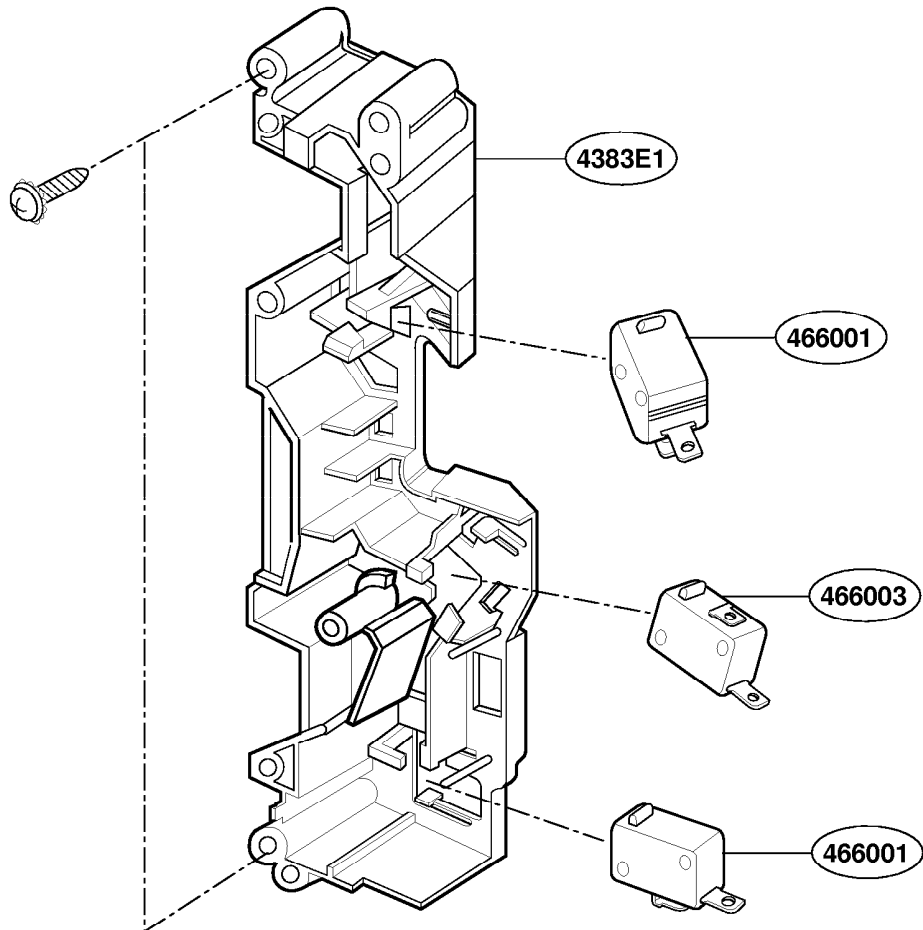

----- Manual continues below -----

DOOR PARTS

Model: SCA1000
SCA1001

CONTROLLER PARTS

Model: SCA1000
SCA1001

OVEN CAVITY PARTS

Model: SCA1000
SCA1001

LATCH BOARD PARTS

Model: SCA1000
SCA1001

INTERIOR PARTS (I)

Model: SCA1000
SCA1001

INSTALLATION PARTS

Model: SCA1000
SCA1001

63301A

6383E2

6383E1