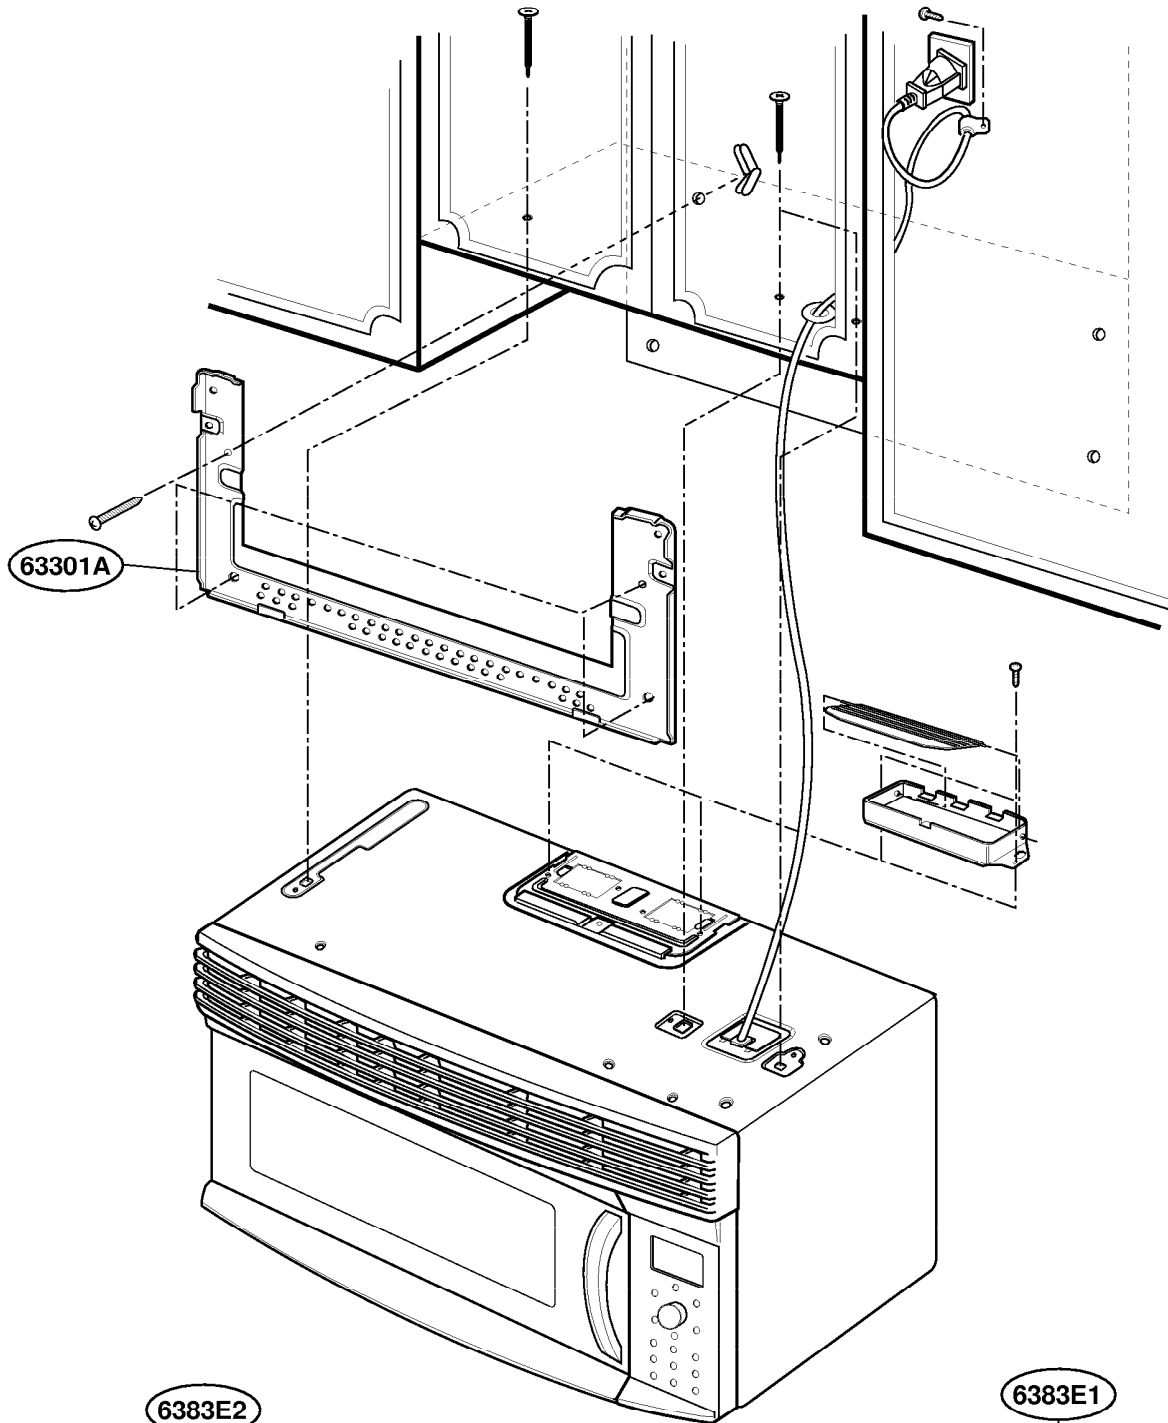

----- Manual continues below -----

DOOR PARTS

Model: SCA1000
SCA1001

CONTROLLER PARTS

Model: SCA1000
SCA1001

OVEN CAVITY PARTS

Model: SCA1000
SCA1001

LATCH BOARD PARTS

Model: SCA1000
SCA1001

INTERIOR PARTS (I)

Model: SCA1000
SCA1001

INSTALLATION PARTS

Model: SCA1000
SCA1001

63301A

6383E2

6383E1