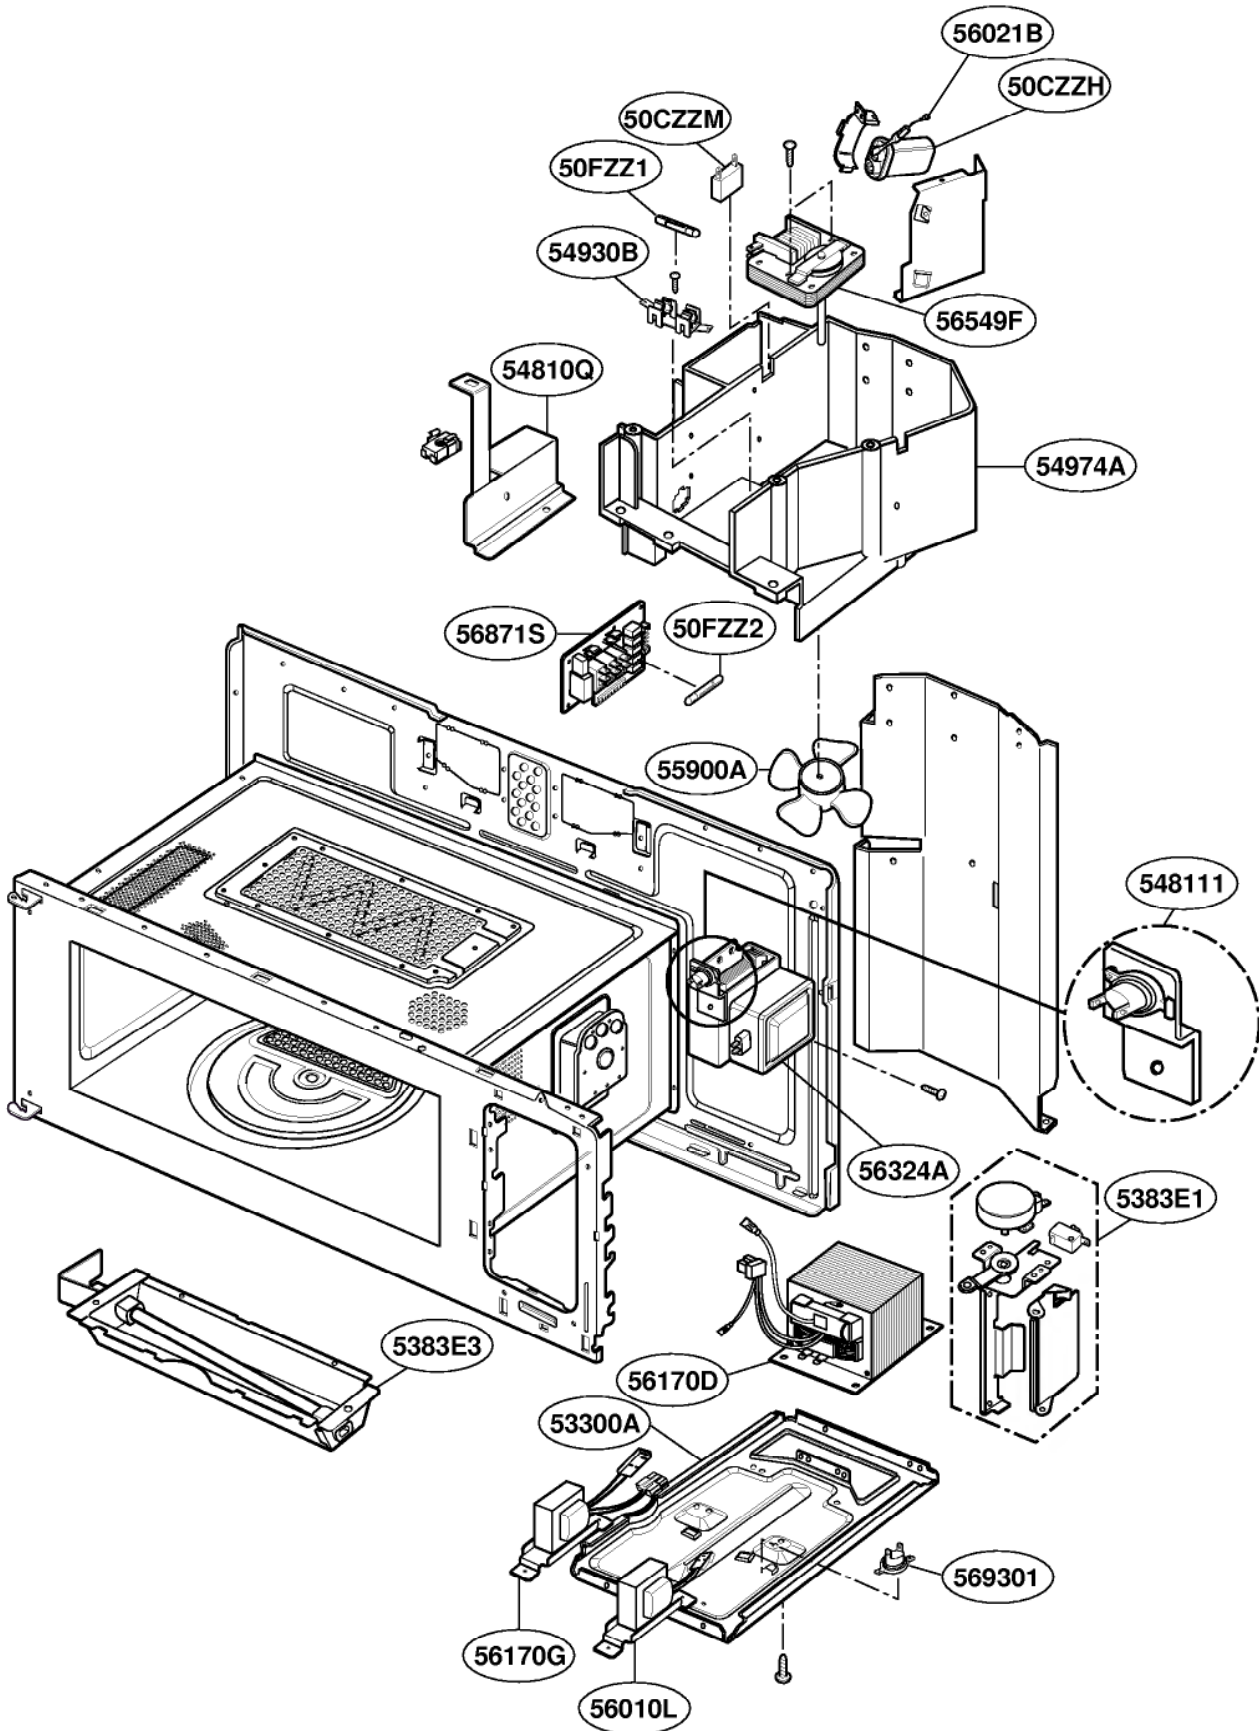

----- Manual continues below -----

DOOR PARTS

Model: SCA1000
SCA1001

CONTROLLER PARTS

Model: SCA1000
SCA1001

OVEN CAVITY PARTS

Model: SCA1000
SCA1001

LATCH BOARD PARTS

Model: SCA1000
SCA1001

INTERIOR PARTS (I)

Model: SCA1000
SCA1001

INSTALLATION PARTS

Model: SCA1000
SCA1001

63301A

6383E2

6383E1