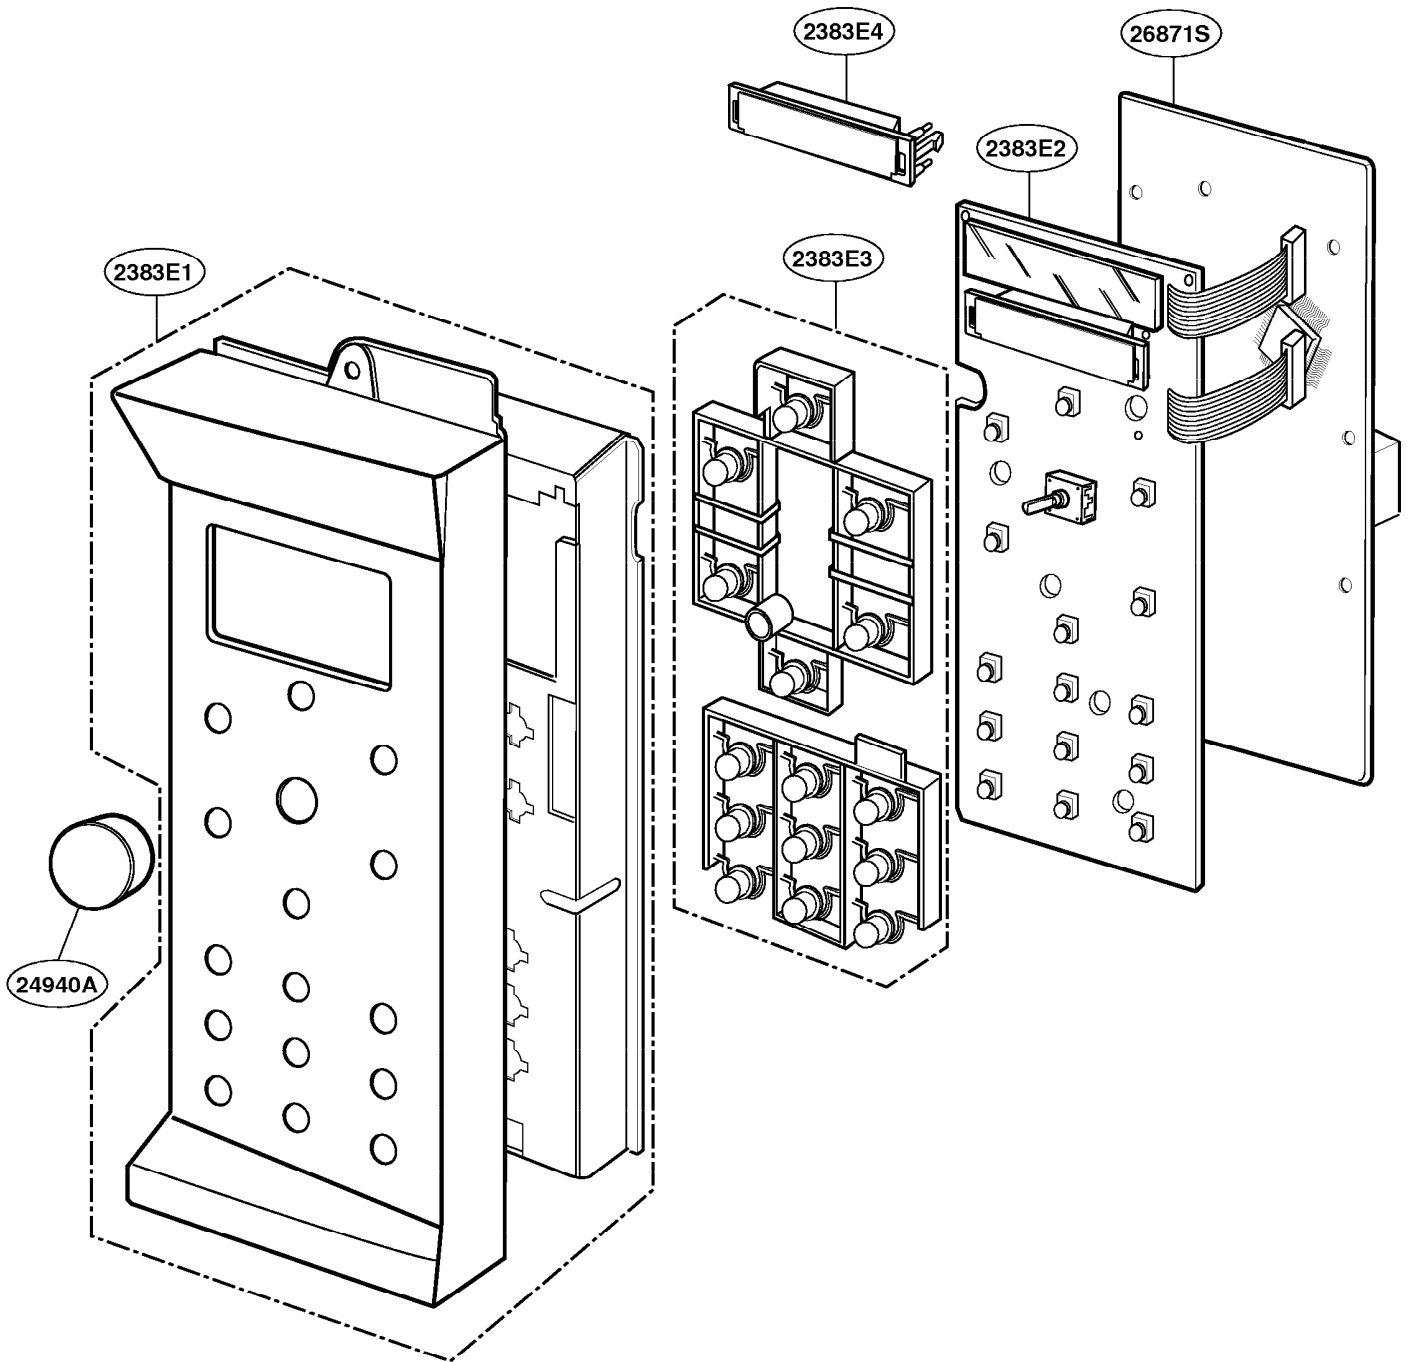

----- Manual continues below -----

DOOR PARTS

Model: SCA1000
SCA1001

CONTROLLER PARTS

Model: SCA1000
SCA1001

OVEN CAVITY PARTS

Model: SCA1000
SCA1001

LATCH BOARD PARTS

Model: SCA1000
SCA1001

INTERIOR PARTS (I)

Model: SCA1000
SCA1001

INSTALLATION PARTS

Model: SCA1000
SCA1001

63301A

6383E2

6383E1