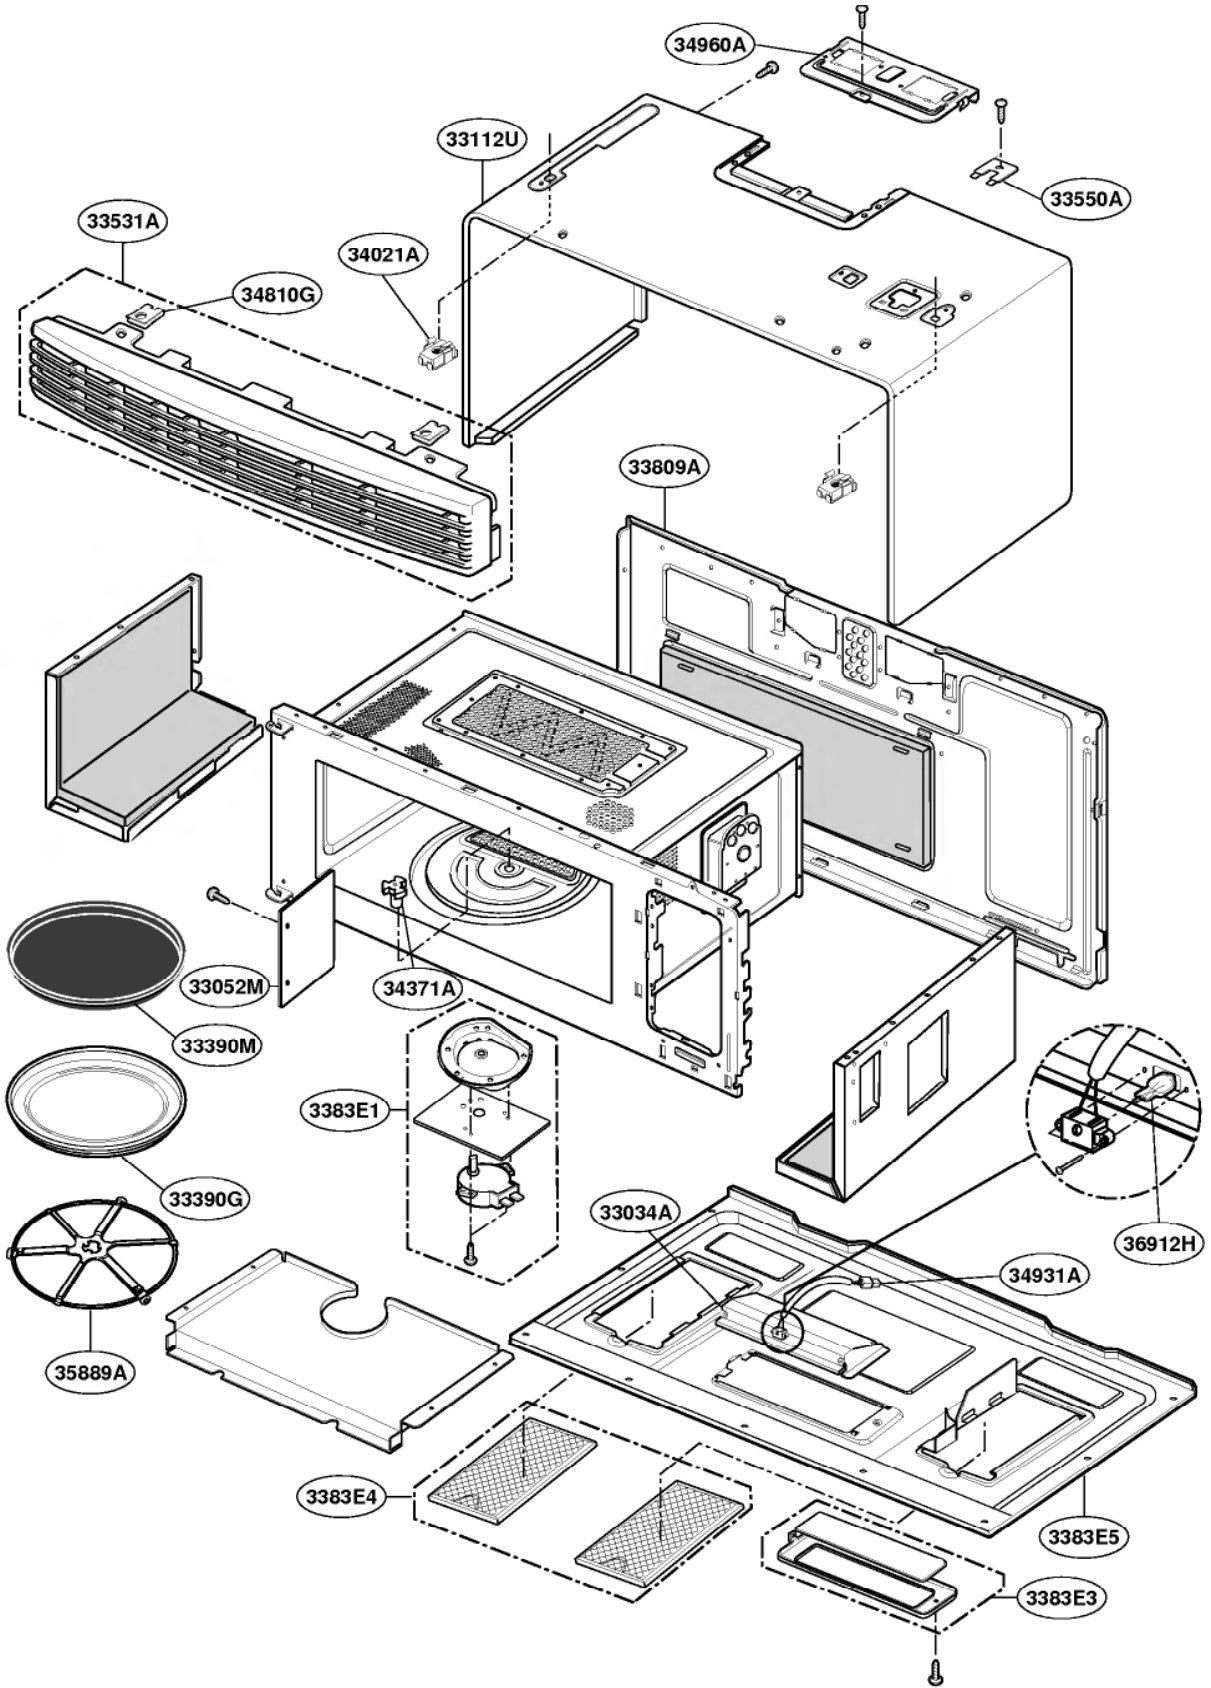

----- Manual continues below -----

DOOR PARTS

Model: SCA1000
SCA1001

CONTROLLER PARTS

Model: SCA1000
SCA1001

OVEN CAVITY PARTS

Model: SCA1000
SCA1001

LATCH BOARD PARTS

Model: SCA1000
SCA1001

INTERIOR PARTS (I)

Model: SCA1000
SCA1001

INSTALLATION PARTS

Model: SCA1000
SCA1001

63301A

6383E2

6383E1