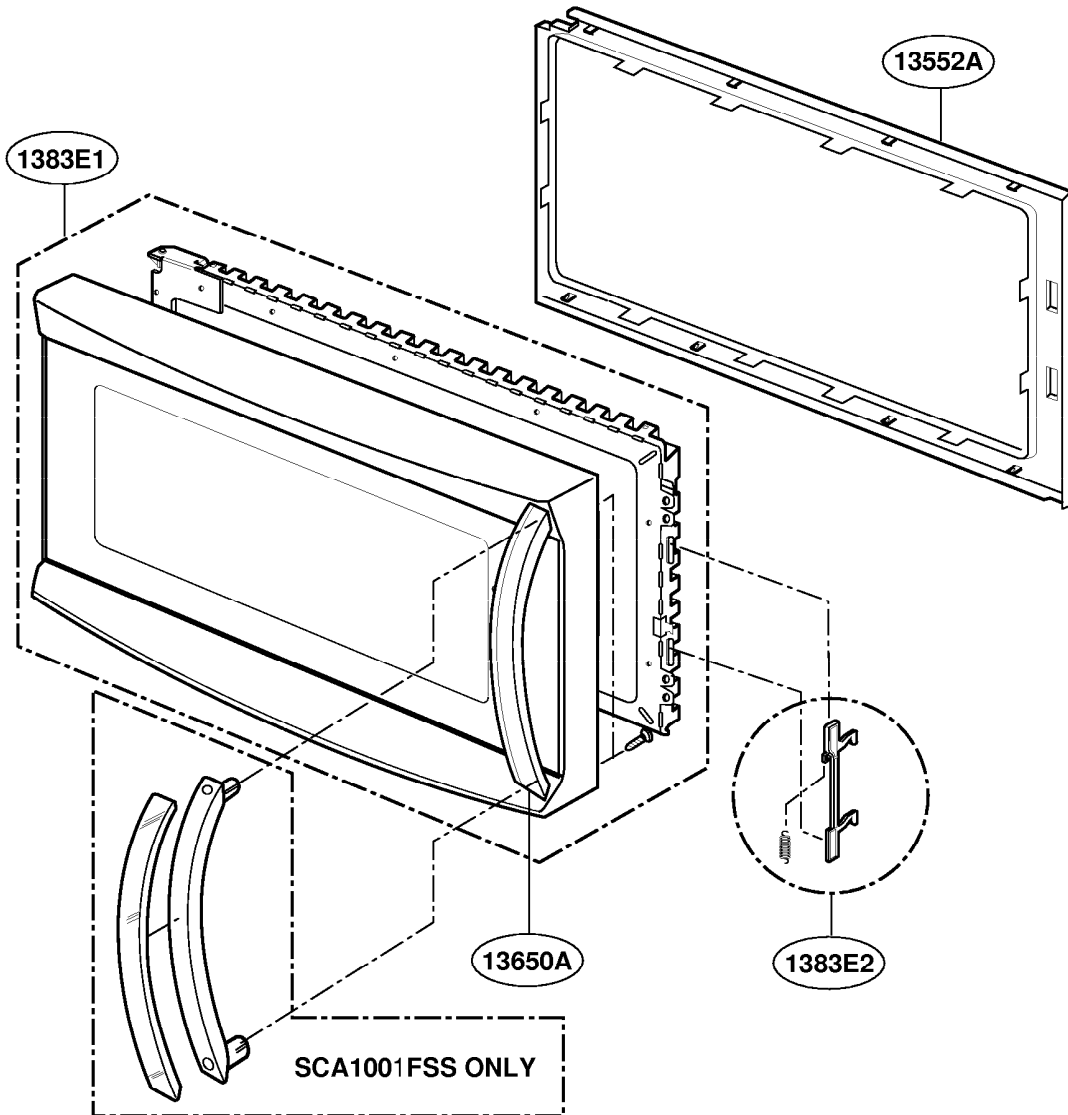

----- Manual continues below -----

DOOR PARTS

Model: SCA1000
SCA1001

CONTROLLER PARTS

Model: SCA1000
SCA1001

OVEN CAVITY PARTS

Model: SCA1000
SCA1001

LATCH BOARD PARTS

Model: SCA1000
SCA1001

INTERIOR PARTS (I)

Model: SCA1000
SCA1001

INSTALLATION PARTS

Model: SCA1000
SCA1001

63301A

6383E2

6383E1