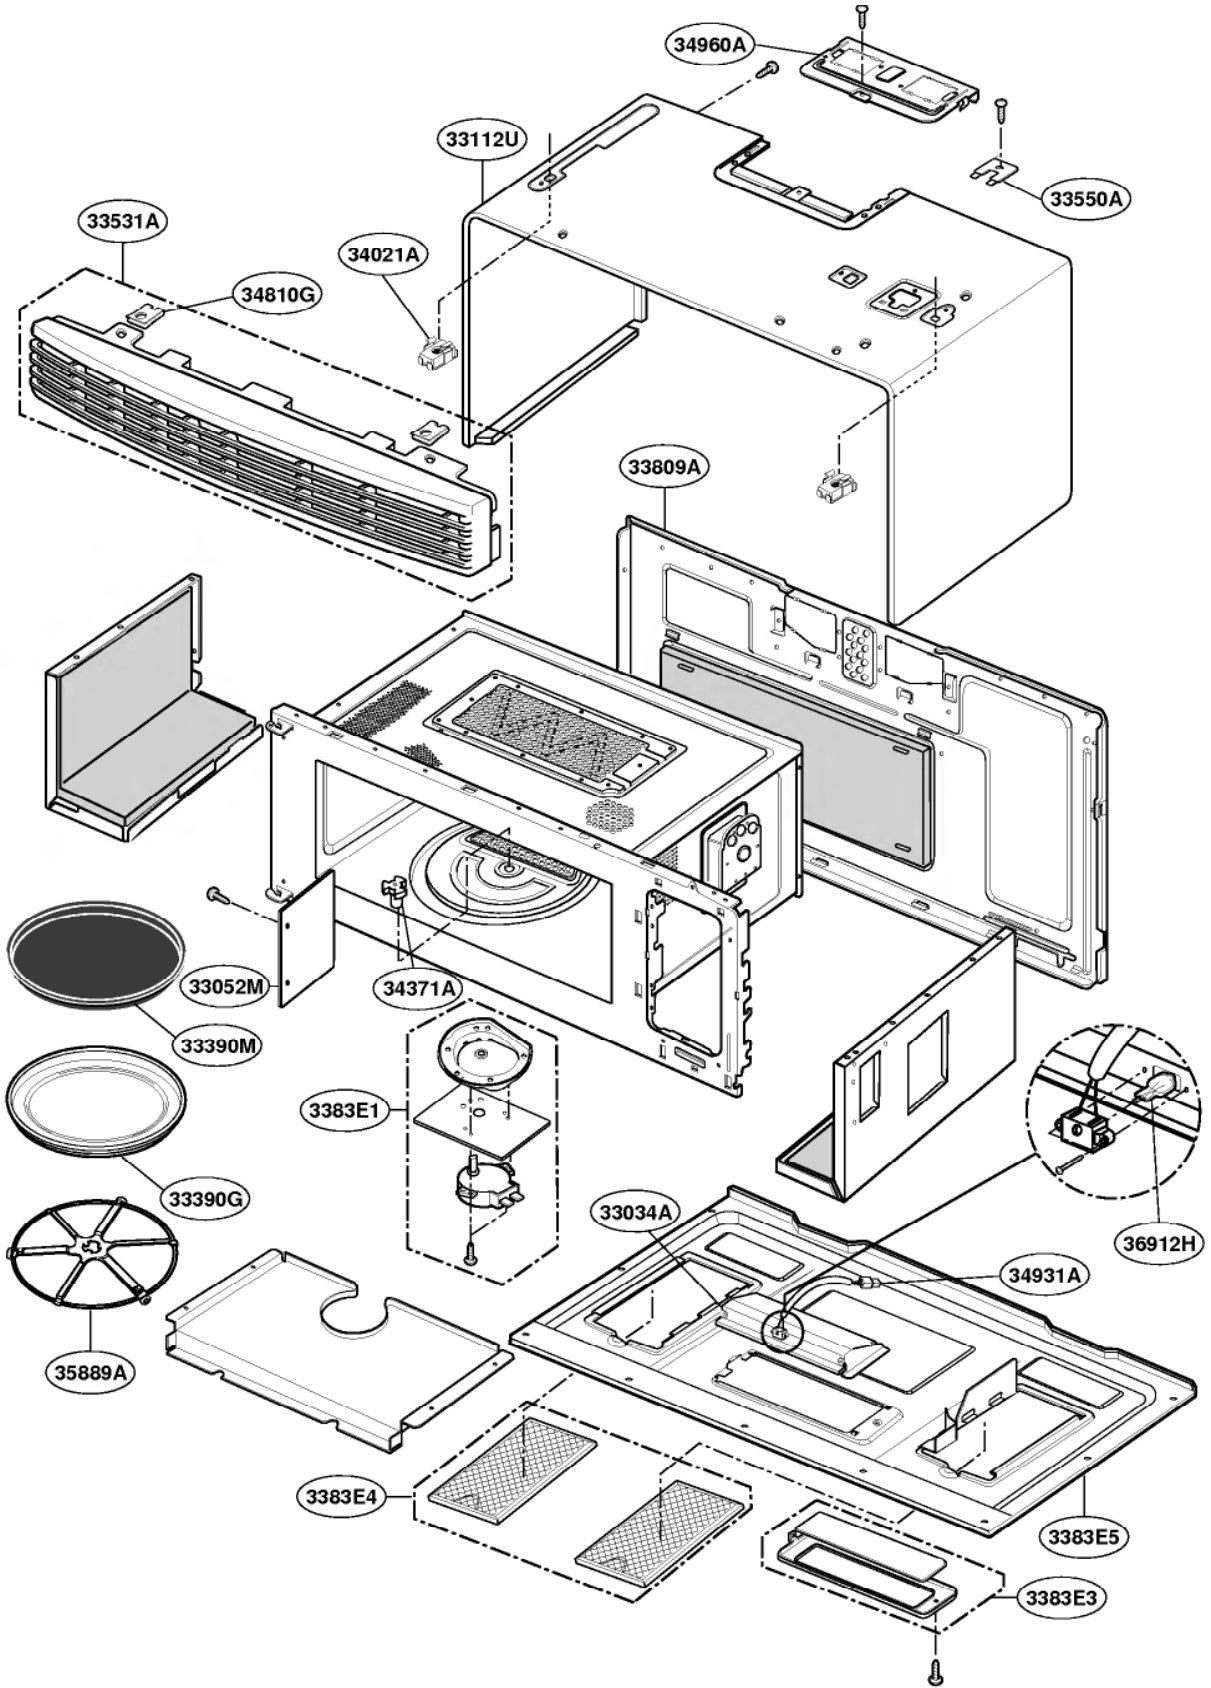

This Owner's Manual is provided and hosted by [Appliance Factory Parts](#).

GE SCA1000DWW Owner's Manual

[Shop genuine replacement parts for GE SCA1000DWW](#)

DOOR PARTS

Model: SCA1000
SCA1001

[Find Your GE Microwave Parts - Select From 3055 Models](#)

----- Manual continues below -----

DOOR PARTS

Model: SCA1000
SCA1001

CONTROLLER PARTS

Model: SCA1000
SCA1001

OVEN CAVITY PARTS

Model: SCA1000
SCA1001

LATCH BOARD PARTS

Model: SCA1000
SCA1001

INTERIOR PARTS (I)

Model: SCA1000
SCA1001

INTERIOR PARTS (II)

Model: SCA1000
SCA1001

INSTALLATION PARTS

Model: SCA1000
SCA1001

63301A