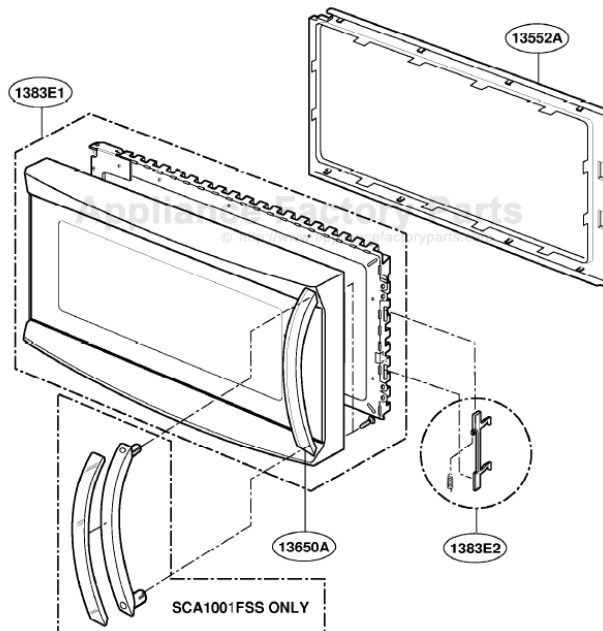

This Owner's Manual is provided and hosted by [Appliance Factory Parts](#).

GE SCA1000DWW Owner's Manual

[Shop genuine replacement parts for GE SCA1000DWW](#)

DOOR PARTS

Model: SCA1000
SCA1001

[Find Your GE Microwave Parts - Select From 3055 Models](#)

----- Manual continues below -----

DOOR PARTS

Model: SCA1000
SCA1001

CONTROLLER PARTS

Model: SCA1000
SCA1001

OVEN CAVITY PARTS

Model: SCA1000
SCA1001

LATCH BOARD PARTS