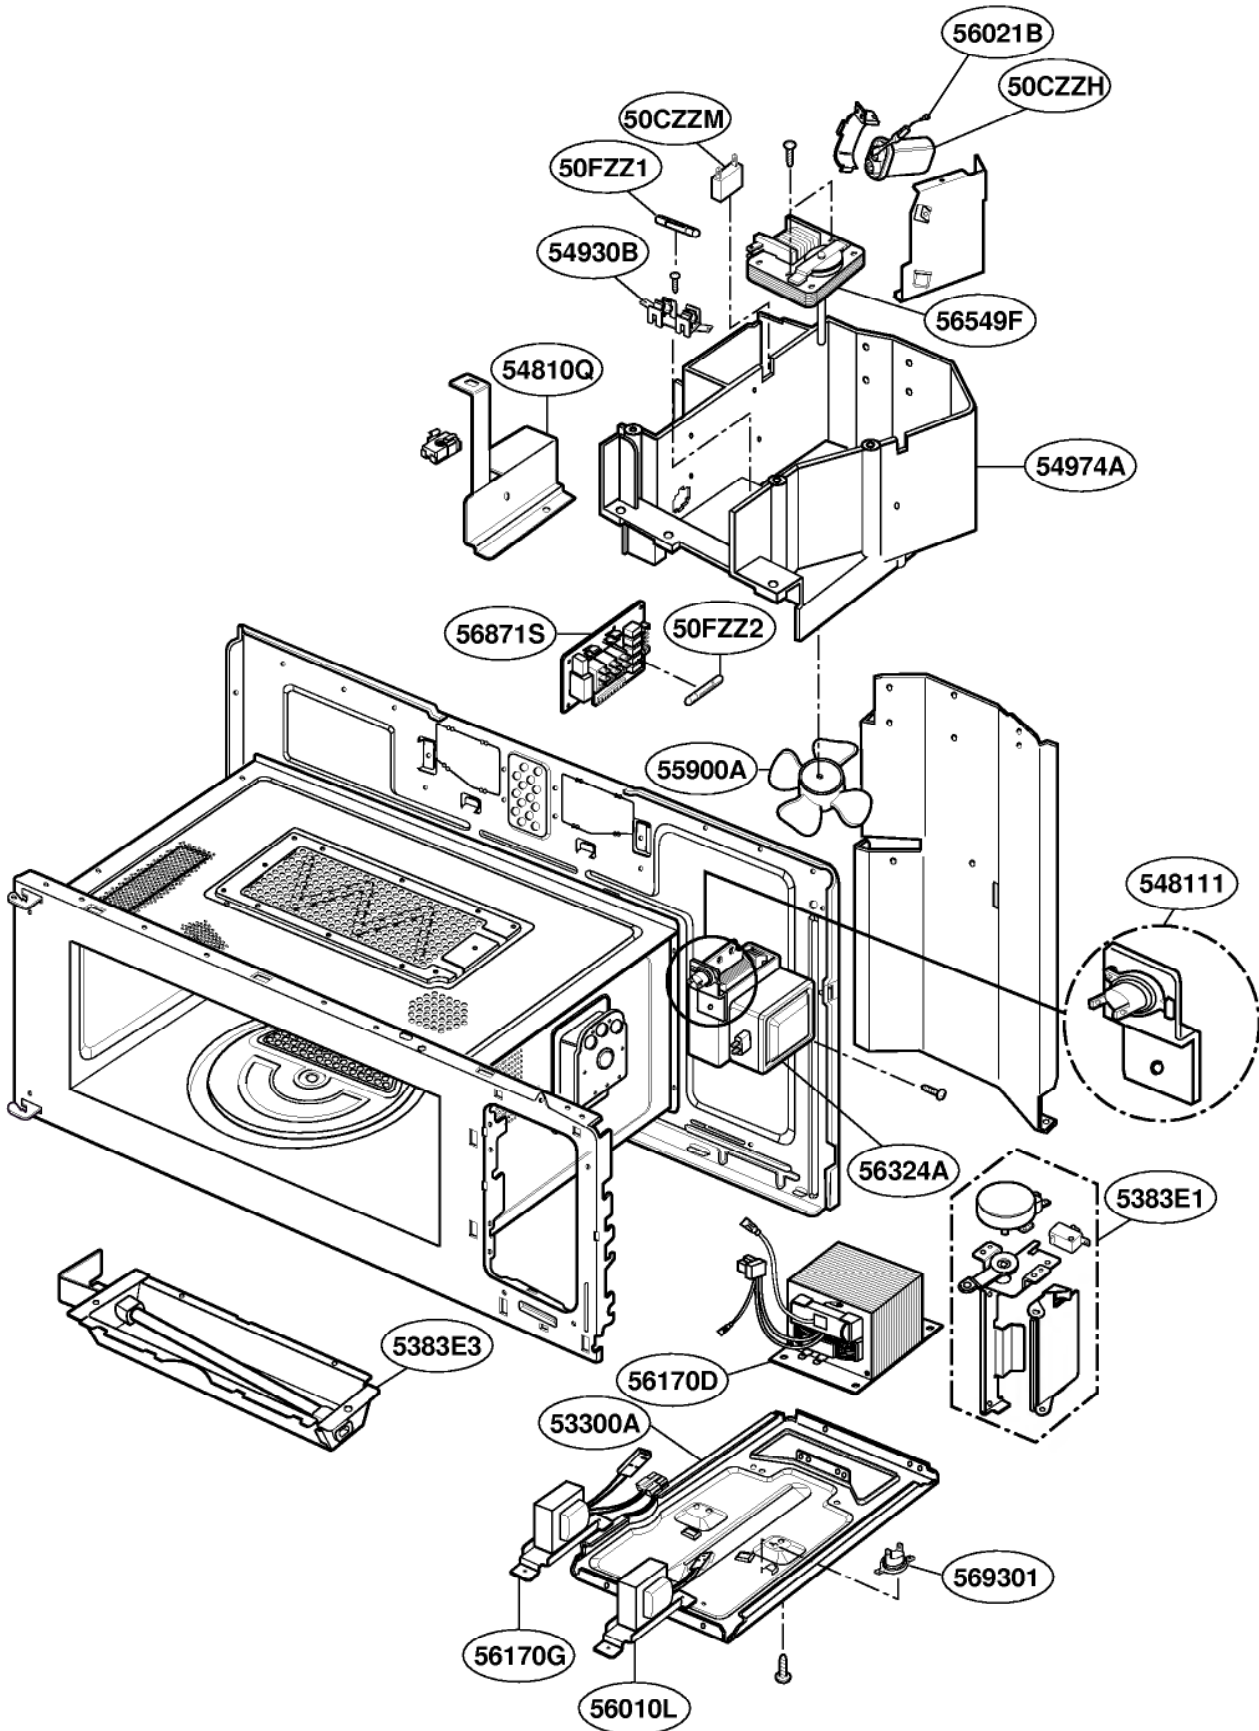

This Owner's Manual is provided and hosted by [Appliance Factory Parts](#).

GE SCA1000DWW Owner's Manual

[Shop genuine replacement parts for GE SCA1000DWW](#)

DOOR PARTS

Model: SCA1000
SCA1001

[Find Your GE Microwave Parts - Select From 3055 Models](#)

----- Manual continues below -----

DOOR PARTS

Model: SCA1000
SCA1001

CONTROLLER PARTS

Model: SCA1000
SCA1001

OVEN CAVITY PARTS

Model: SCA1000
SCA1001

LATCH BOARD PARTS

Model: SCA1000
SCA1001

INTERIOR PARTS (I)

Model: SCA1000
SCA1001

INTERIOR PARTS (II)

Model: SCA1000
SCA1001

INSTALLATION PARTS

Model: SCA1000
SCA1001

63301A