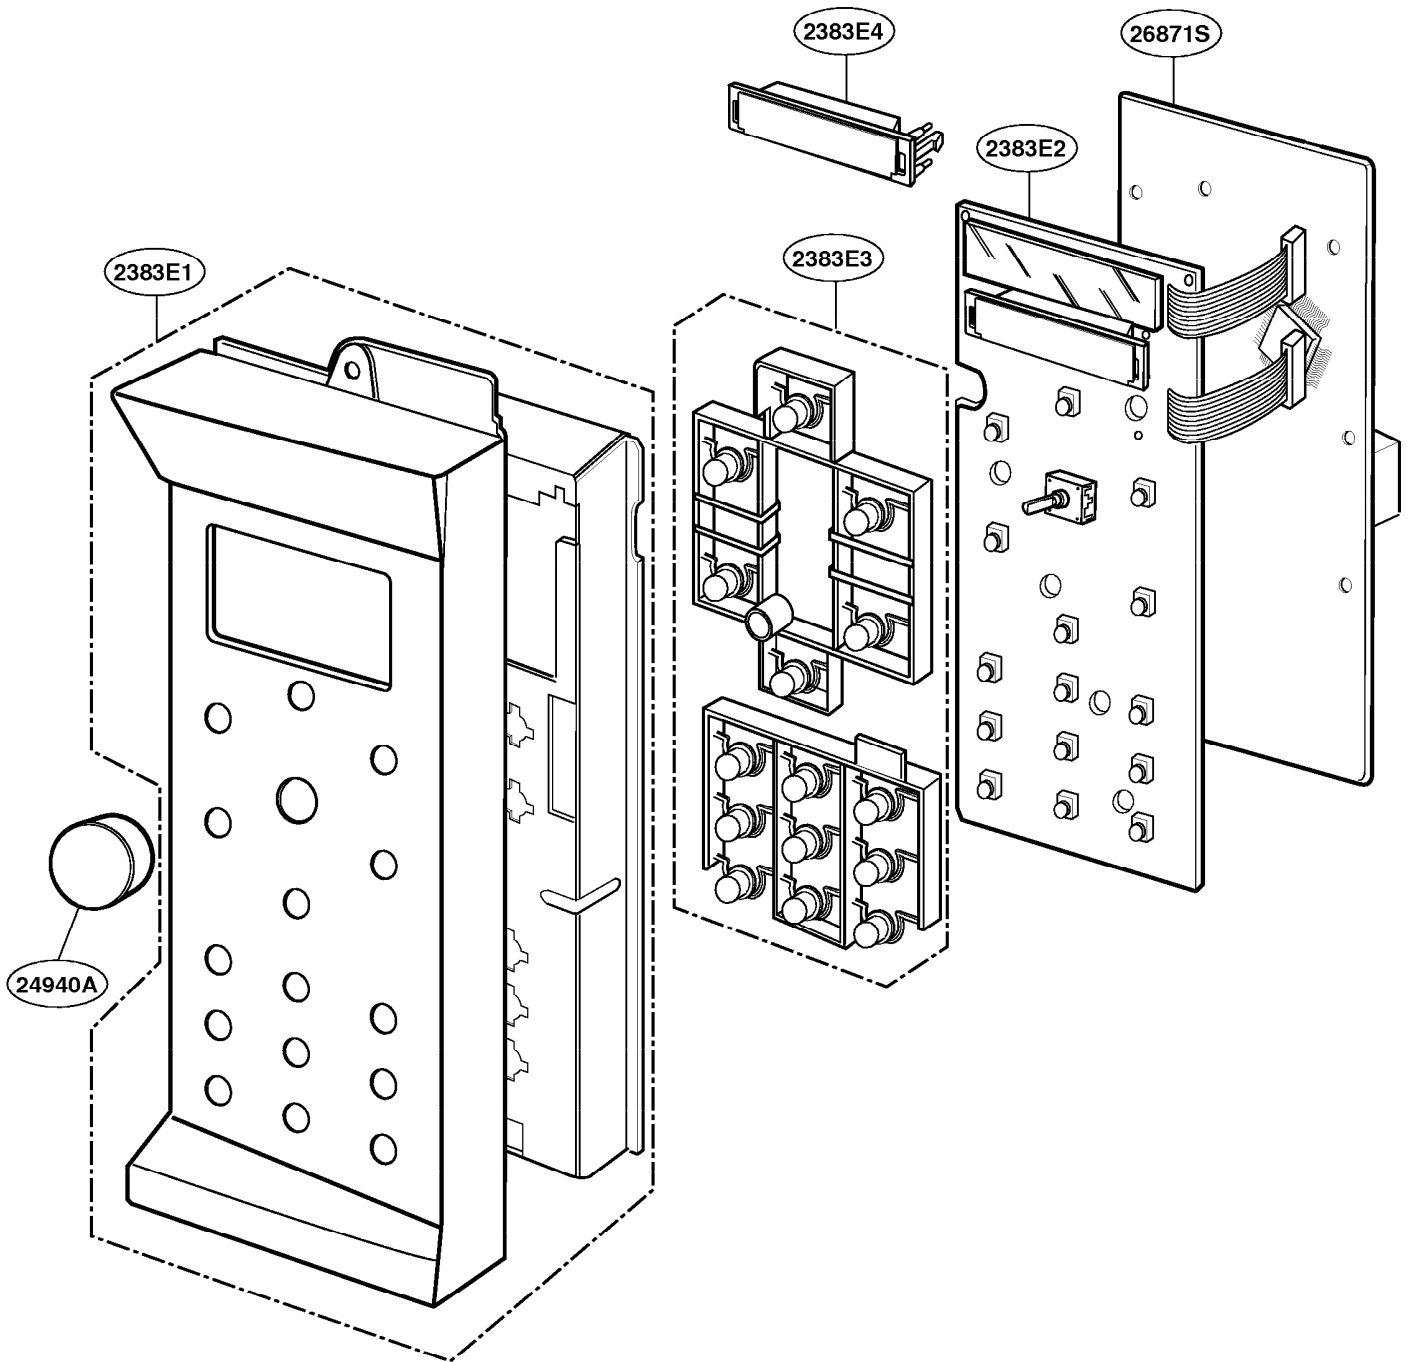

This Owner's Manual is provided and hosted by [Appliance Factory Parts](#).

GE SCA1000DWW Owner's Manual

[Shop genuine replacement parts for GE SCA1000DWW](#)

DOOR PARTS

Model: SCA1000
SCA1001

[Find Your GE Microwave Parts - Select From 3055 Models](#)

----- Manual continues below -----

DOOR PARTS

Model: SCA1000
SCA1001

CONTROLLER PARTS

Model: SCA1000
SCA1001

OVEN CAVITY PARTS

Model: SCA1000
SCA1001

LATCH BOARD PARTS

Model: SCA1000
SCA1001

INTERIOR PARTS (I)

Model: SCA1000
SCA1001

INTERIOR PARTS (II)

Model: SCA1000
SCA1001

INSTALLATION PARTS

Model: SCA1000
SCA1001

63301A