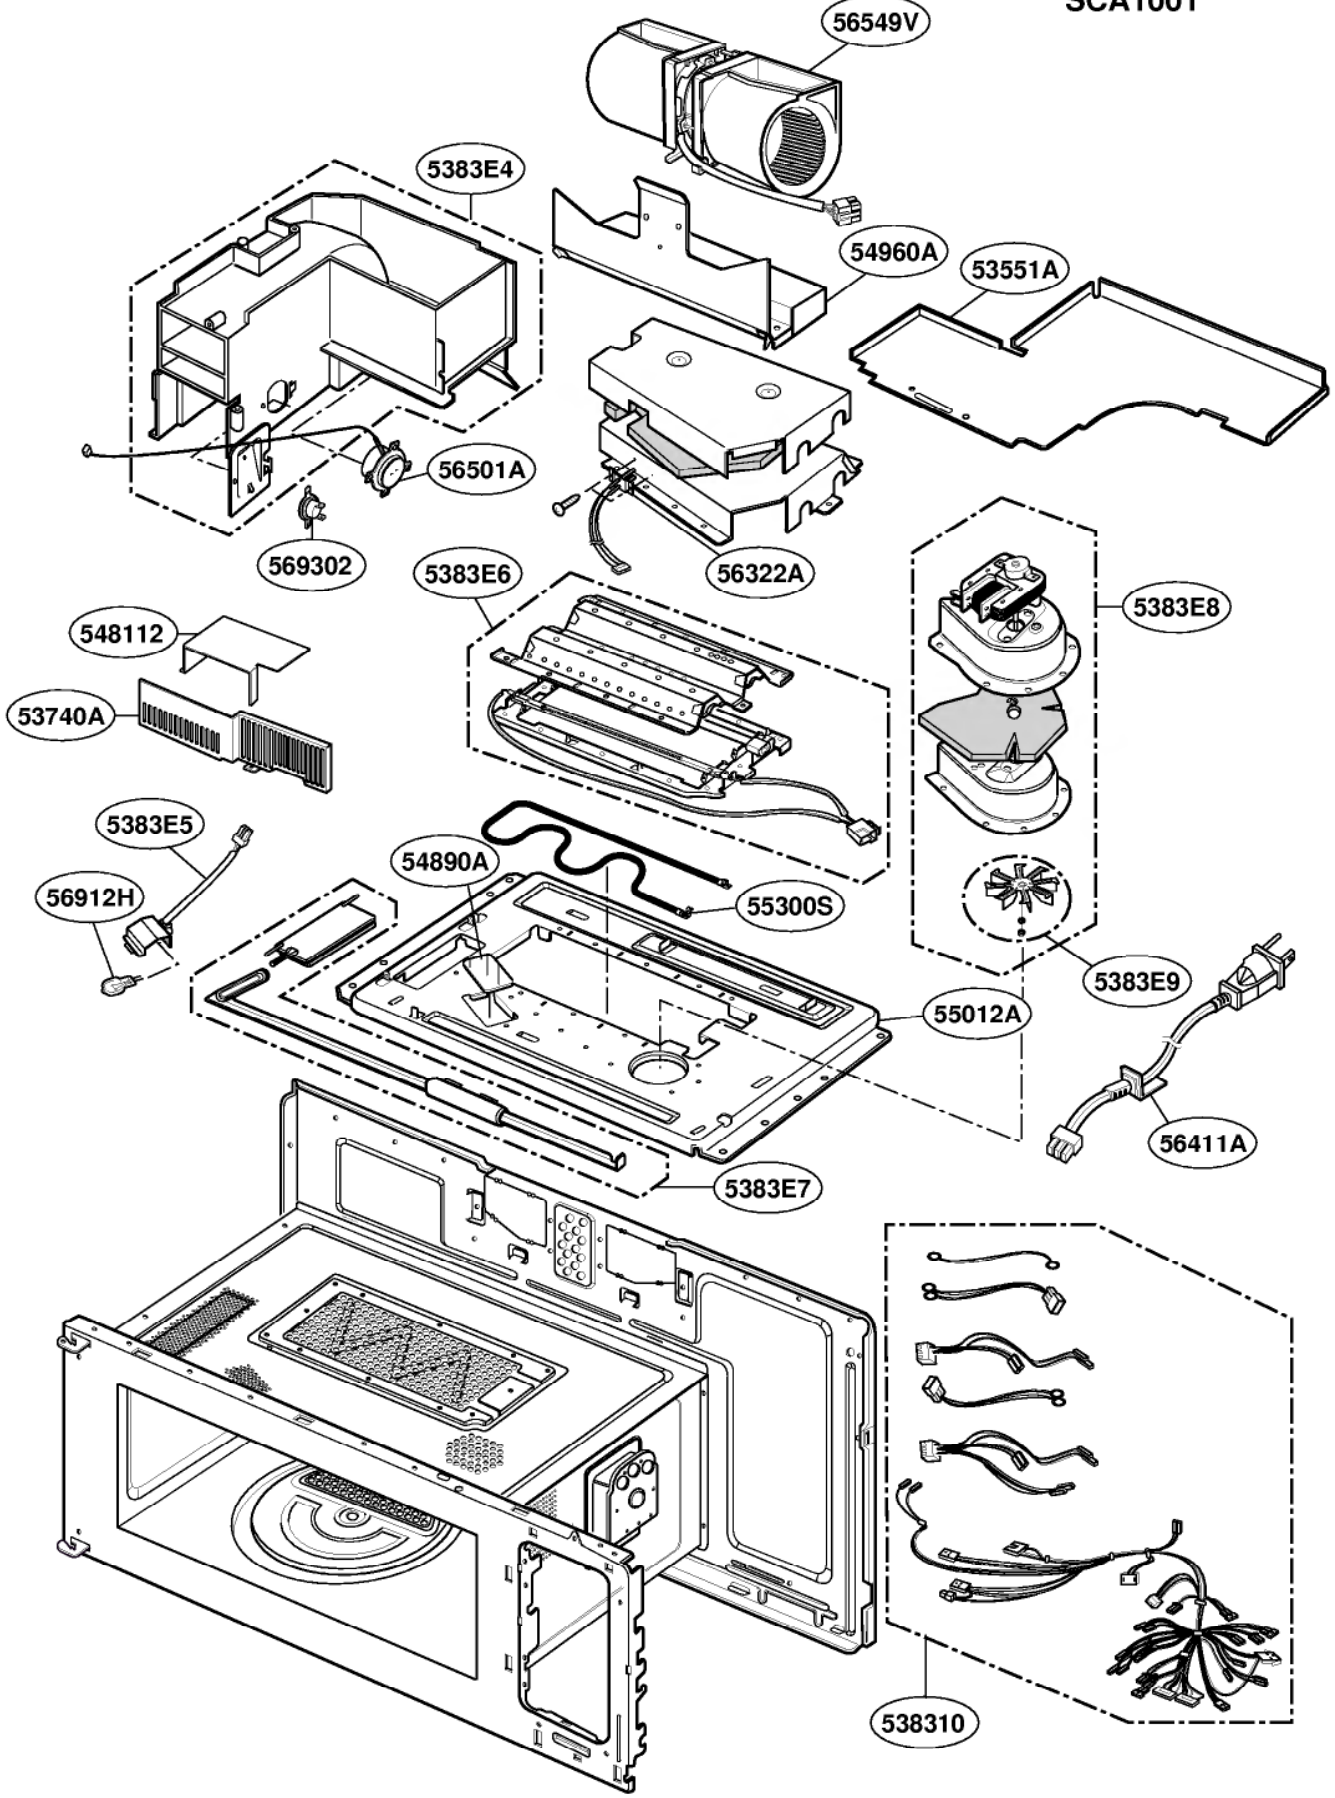

----- Manual continues below -----

DOOR PARTS

Model: SCA1000
SCA1001

CONTROLLER PARTS

Model: SCA1000
SCA1001

OVEN CAVITY PARTS

Model: SCA1000
SCA1001

LATCH BOARD PARTS

Model: SCA1000
SCA1001

INTERIOR PARTS (I)

Model: SCA1000
SCA1001

INTERIOR PARTS (II)

Model: SCA1000
SCA1001

INSTALLATION PARTS

Model: SCA1000
SCA1001

63301A