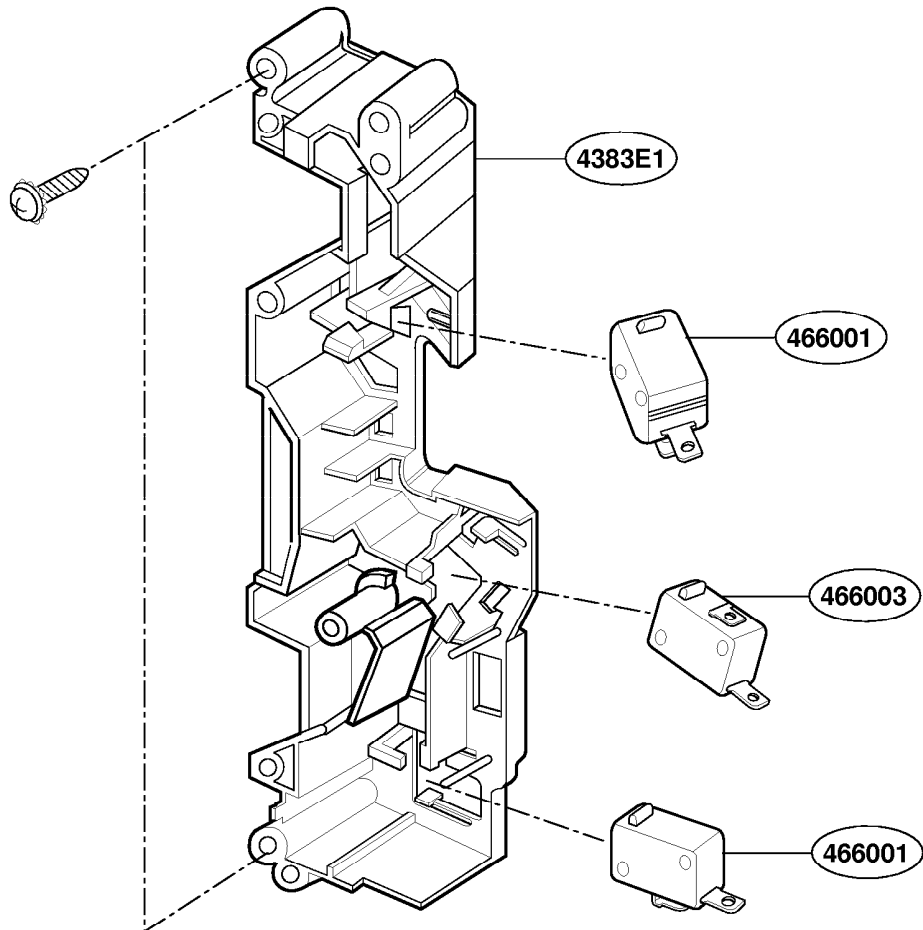

----- Manual continues below -----

DOOR PARTS

Model: SCA1000
SCA1001

CONTROLLER PARTS

Model: SCA1000
SCA1001

OVEN CAVITY PARTS

Model: SCA1000
SCA1001

LATCH BOARD PARTS

Model: SCA1000
SCA1001

INTERIOR PARTS (I)

Model: SCA1000
SCA1001

INTERIOR PARTS (II)

Model: SCA1000
SCA1001

INSTALLATION PARTS

Model: SCA1000
SCA1001

63301A