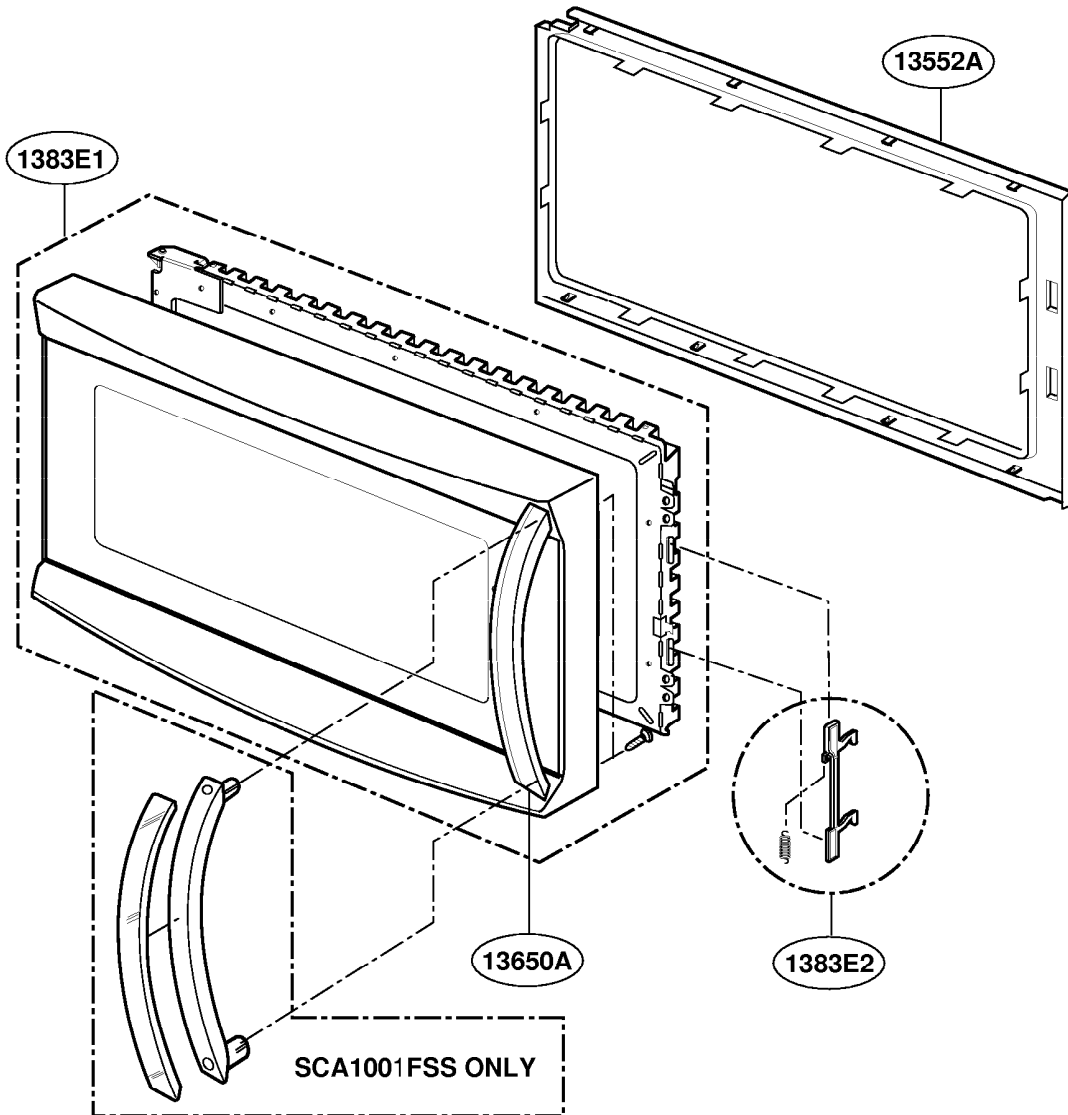

This Owner's Manual is provided and hosted by [Appliance Factory Parts](#).

GE SCA1000DWW Owner's Manual

[Shop genuine replacement parts for GE SCA1000DWW](#)

DOOR PARTS

Model: SCA1000
SCA1001

[Find Your GE Microwave Parts - Select From 3055 Models](#)

----- Manual continues below -----

DOOR PARTS

Model: SCA1000
SCA1001

CONTROLLER PARTS

Model: SCA1000
SCA1001

OVEN CAVITY PARTS

Model: SCA1000
SCA1001

LATCH BOARD PARTS

Model: SCA1000
SCA1001

INTERIOR PARTS (I)

Model: SCA1000
SCA1001

INTERIOR PARTS (II)

Model: SCA1000
SCA1001

INSTALLATION PARTS

Model: SCA1000
SCA1001

63301A