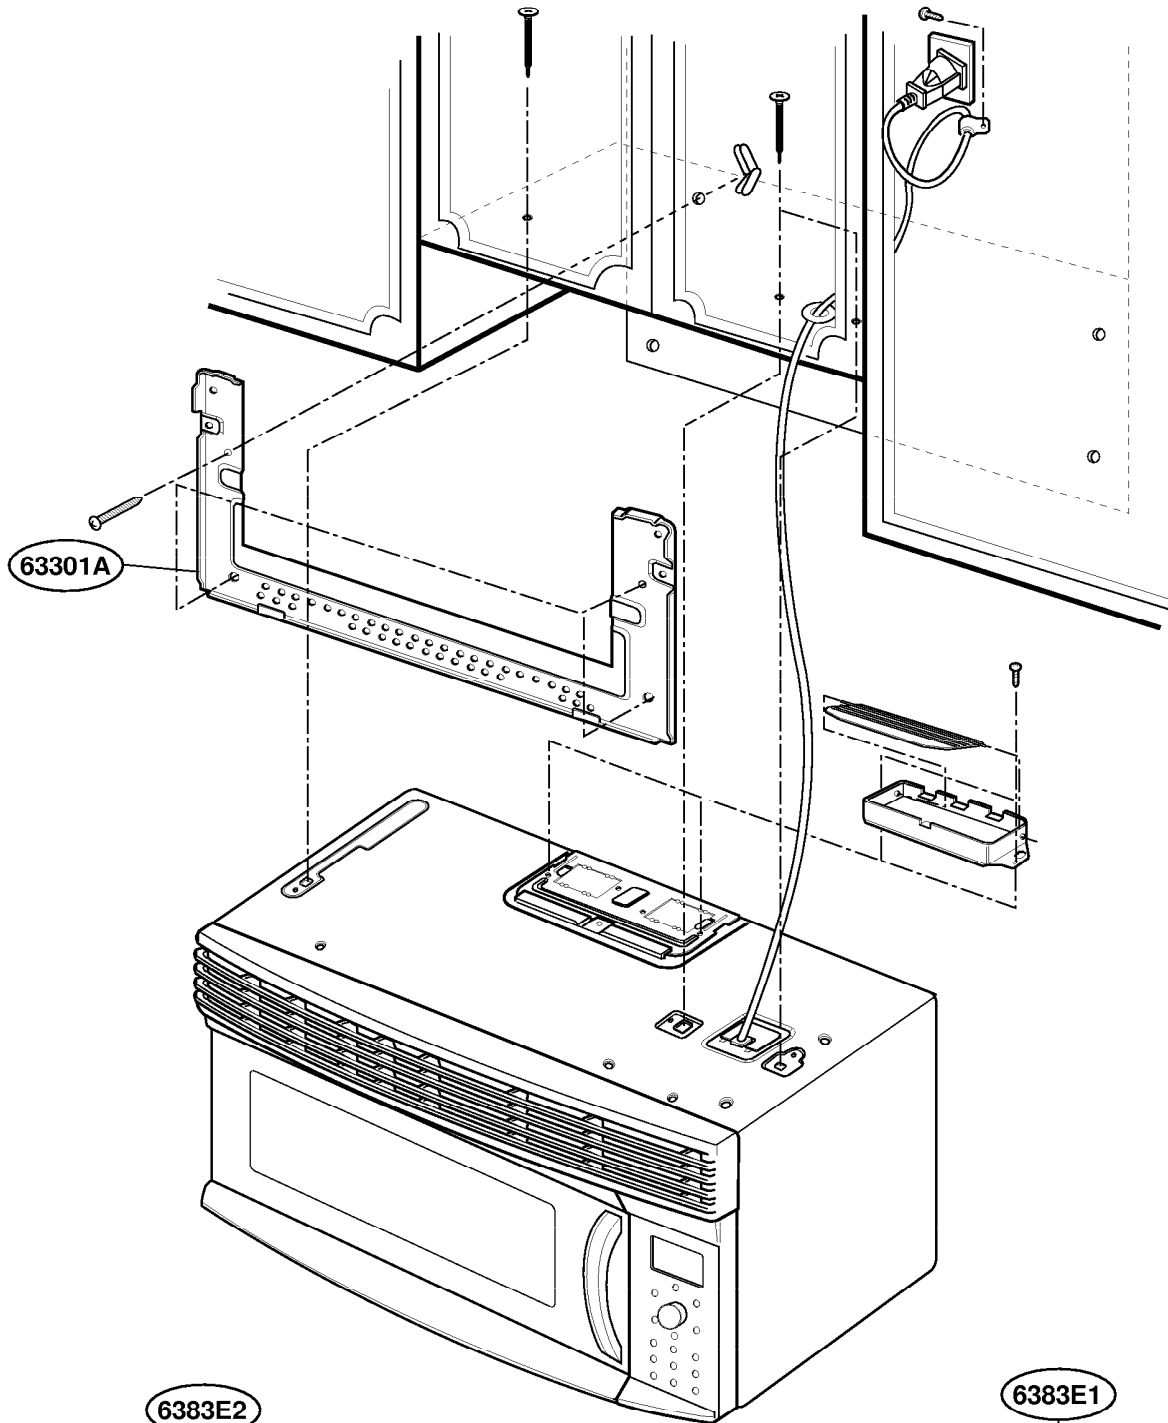

----- Manual continues below -----

DOOR PARTS

Model: SCA1000
SCA1001

CONTROLLER PARTS

Model: SCA1000
SCA1001

OVEN CAVITY PARTS

Model: SCA1000
SCA1001

LATCH BOARD PARTS

Model: SCA1000
SCA1001

INTERIOR PARTS (I)

Model: SCA1000
SCA1001

INTERIOR PARTS (II)

Model: SCA1000
SCA1001

INSTALLATION PARTS

Model: SCA1000
SCA1001

- 6383E2
- 6383E1
- Three screws of different lengths and diameters.
 - Two screws of different lengths and diameters.
 - Four screws of different lengths and diameters.
 - Two screws of different lengths and diameters.
 - Four long screws.
 - Two screws of different lengths and diameters.
 - A metal terminal block.
 - A bag labeled "VINYL BAG".
 - A long, thin, perforated metal strip.