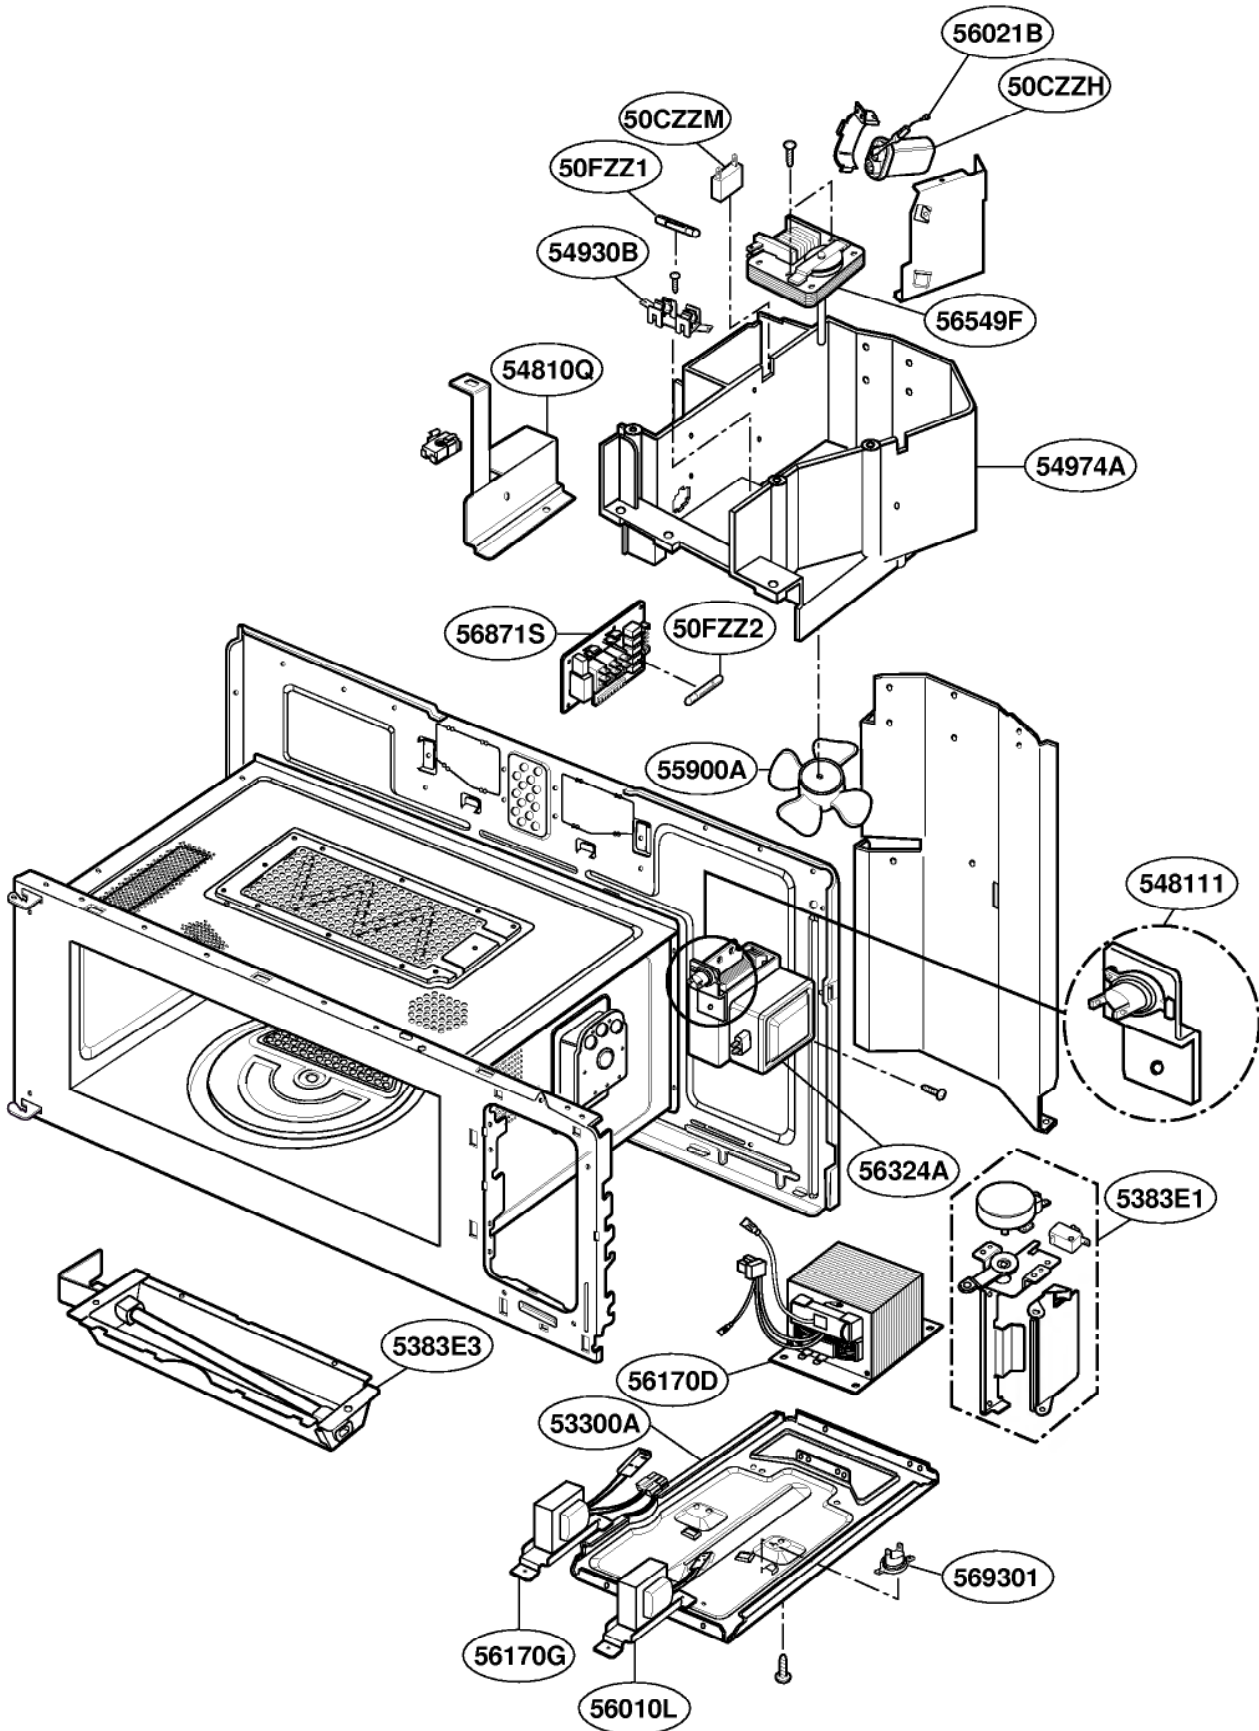

This Owner's Manual is provided and hosted by [Appliance Factory Parts](#).

GE SCA1001DSS Owner's Manual

[Shop genuine replacement parts for GE SCA1001DSS](#)

DOOR PARTS Model: SCA1000
 SCA1001

[Find Your GE Microwave Parts - Select From 3055 Models](#)

----- Manual continues below -----

DOOR PARTS

Model: SCA1000
SCA1001

CONTROLLER PARTS

Model: SCA1000
SCA1001

OVEN CAVITY PARTS

Model: SCA1000
SCA1001

LATCH BOARD PARTS

Model: SCA1000
SCA1001

INTERIOR PARTS (I)

Model: SCA1000
SCA1001

INTERIOR PARTS (II)

Model: SCA1000
SCA1001

INSTALLATION PARTS

Model: SCA1000
SCA1001

- 6383E2
- 6383E1
- Three screws of different lengths and diameters.
 - Two screws of different lengths and diameters.
 - Four screws of different lengths and diameters.
 - Two screws of different lengths and diameters.
 - Four long screws.
 - Two screws of different lengths and diameters.
 - A metal terminal block.
 - A bag labeled "VINYL BAG".
 - A long, thin, perforated metal strip.