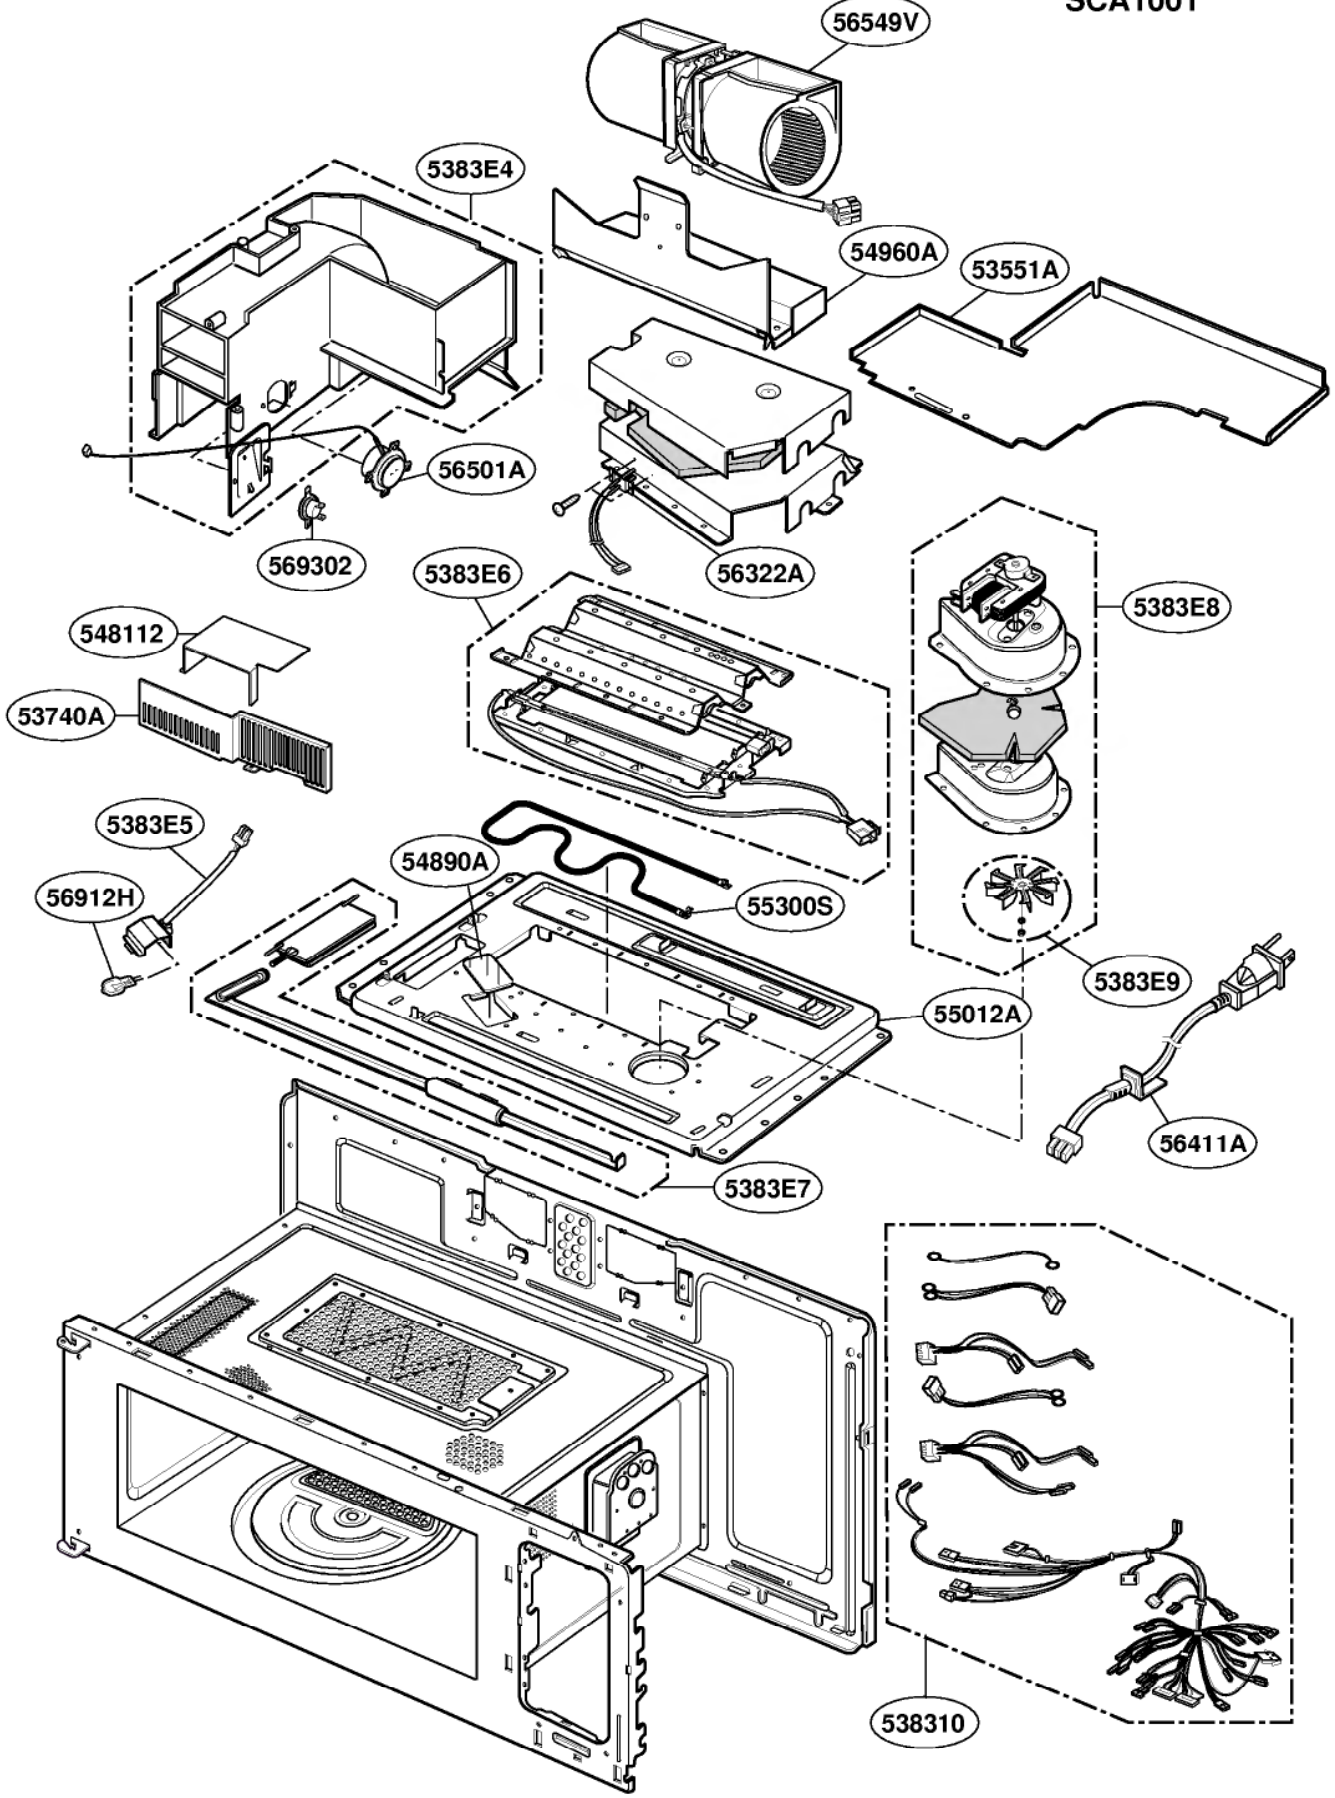

----- Manual continues below -----

DOOR PARTS

Model: SCA1000
SCA1001

CONTROLLER PARTS

Model: SCA1000
SCA1001

OVEN CAVITY PARTS

Model: SCA1000
SCA1001

LATCH BOARD PARTS

Model: SCA1000
SCA1001

INTERIOR PARTS (I)

Model: SCA1000
SCA1001

INTERIOR PARTS (II)

Model: SCA1000
SCA1001

INSTALLATION PARTS

Model: SCA1000
SCA1001

- 6383E2
- 6383E1
- Three screws of different lengths and diameters.
 - Two screws of different lengths and diameters.
 - Four screws of different lengths and diameters.
 - Two screws of different lengths and diameters.
 - Four long screws.
 - Two screws of different lengths and diameters.
 - A metal terminal block.
 - A bag labeled "VINYL BAG".
 - A long, thin, perforated metal strip.