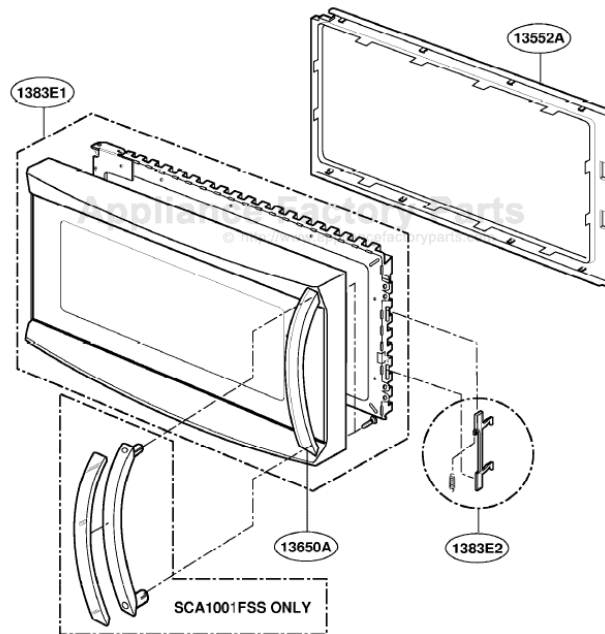

This Owner's Manual is provided and hosted by [Appliance Factory Parts](#).

GE SCA1001DSS Owner's Manual

[Shop genuine replacement parts for GE SCA1001DSS](#)

DOOR PARTS Model: SCA1000
 SCA1001

[Find Your GE Microwave Parts - Select From 3055 Models](#)

----- Manual continues below -----

DOOR PARTS

Model: SCA1000
SCA1001

CONTROLLER PARTS

Model: SCA1000
SCA1001

OVEN CAVITY PARTS

Model: SCA1000
SCA1001

LATCH BOARD PARTS

Model: SCA1000
SCA1001

INTERIOR PARTS (I)

Model: SCA1000
SCA1001

INTERIOR PARTS (II)

Model: SCA1000
SCA1001

INSTALLATION PARTS

Model: SCA1000
SCA1001

- 6383E2
- 6383E1
- Three screws of different lengths and diameters.
 - Two screws of different lengths and diameters.
 - Four screws of different lengths and diameters.
 - Two screws of different lengths and diameters.
 - Four long screws.
 - Two screws of different lengths and diameters.
 - A metal terminal block.
 - A bag labeled "VINYL BAG".
 - A long, thin, perforated metal strip.