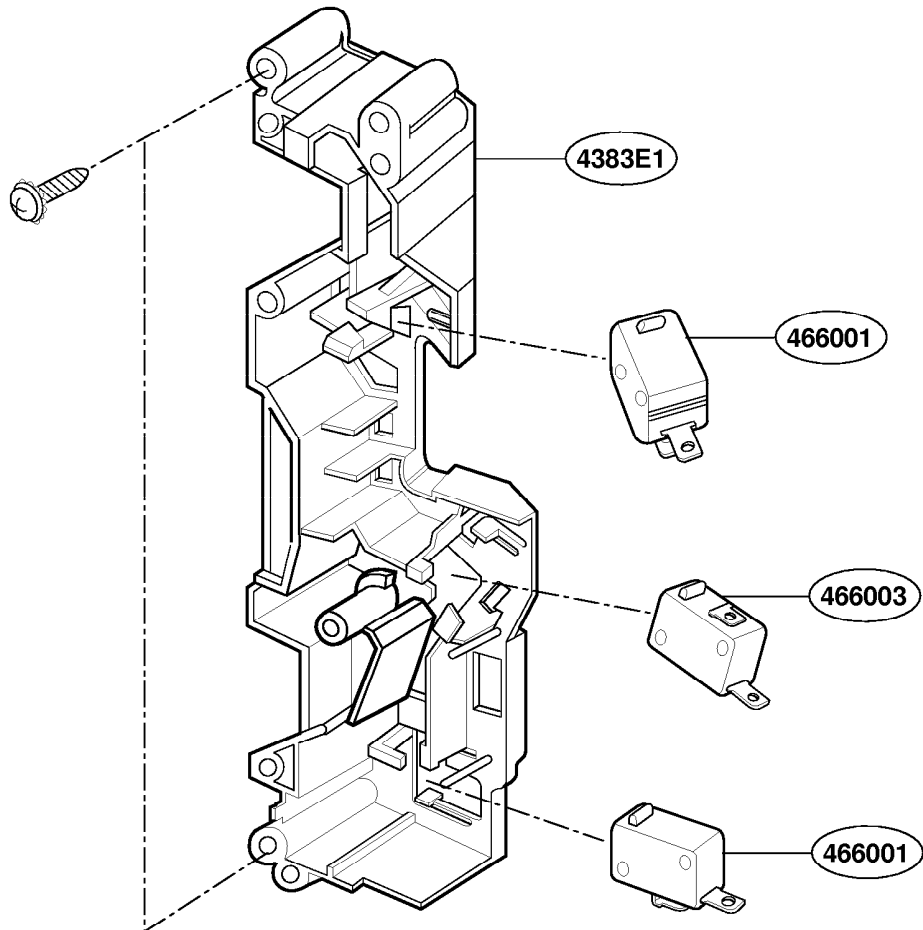

This Owner's Manual is provided and hosted by [Appliance Factory Parts](#).

GE SCA1001DSS Owner's Manual

[Shop genuine replacement parts for GE SCA1001DSS](#)

DOOR PARTS Model: SCA1000
 SCA1001

[Find Your GE Microwave Parts - Select From 3055 Models](#)

----- Manual continues below -----

DOOR PARTS

Model: SCA1000
SCA1001

CONTROLLER PARTS

Model: SCA1000
SCA1001

OVEN CAVITY PARTS

Model: SCA1000
SCA1001

LATCH BOARD PARTS

Model: SCA1000
SCA1001

INTERIOR PARTS (I)

Model: SCA1000
SCA1001

INTERIOR PARTS (II)

Model: SCA1000
SCA1001

INSTALLATION PARTS

Model: SCA1000
SCA1001

- 6383E2
- 6383E1
- Three screws of different lengths and diameters.
 - Two screws of different lengths and diameters.
 - Four screws of different lengths and diameters.
 - Two screws of different lengths and diameters.
 - Four long screws.
 - Two screws of different lengths and diameters.
 - A metal terminal block.
 - A bag labeled "VINYL BAG".
 - A long, thin, perforated metal strip.