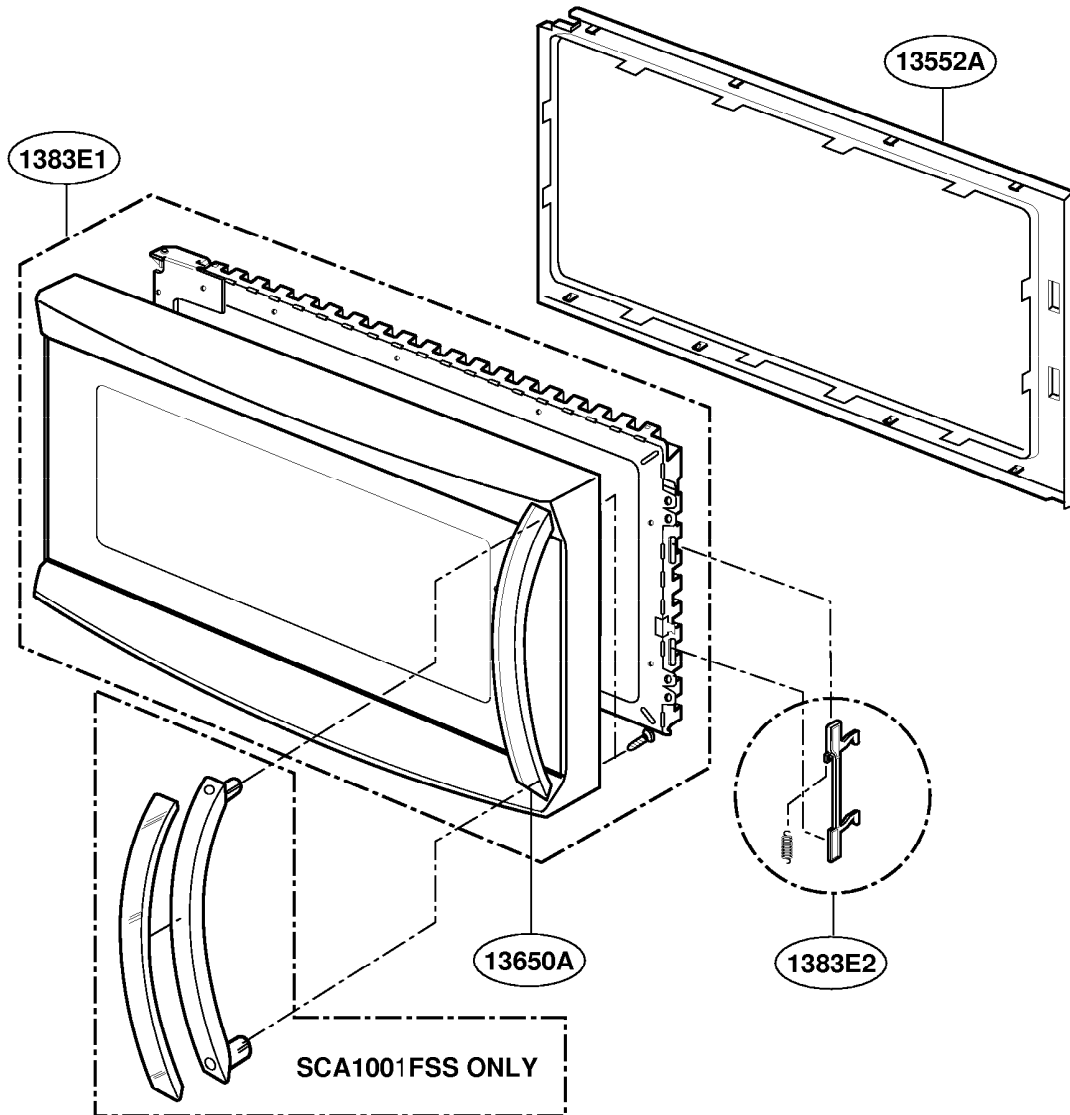

This Owner's Manual is provided and hosted by [Appliance Factory Parts](#).

GE SCA1001DSS Owner's Manual

[Shop genuine replacement parts for GE SCA1001DSS](#)

DOOR PARTS Model: SCA1000
 SCA1001

[Find Your GE Microwave Parts - Select From 3055 Models](#)

----- Manual continues below -----

DOOR PARTS

Model: SCA1000
SCA1001

CONTROLLER PARTS

Model: SCA1000
SCA1001

OVEN CAVITY PARTS

Model: SCA1000
SCA1001

LATCH BOARD PARTS

Model: SCA1000
SCA1001

INTERIOR PARTS (I)

Model: SCA1000
SCA1001

INTERIOR PARTS (II)

Model: SCA1000
SCA1001

INSTALLATION PARTS

Model: SCA1000
SCA1001

- 6383E2
- 6383E1
- Three screws of different lengths and diameters.
 - Two screws of different lengths and diameters.
 - Four screws of different lengths and diameters.
 - Two screws of different lengths and diameters.
 - Four long screws.
 - Two screws of different lengths and diameters.
 - A metal terminal block.
 - A bag labeled "VINYL BAG".
 - A long, thin, perforated metal strip.