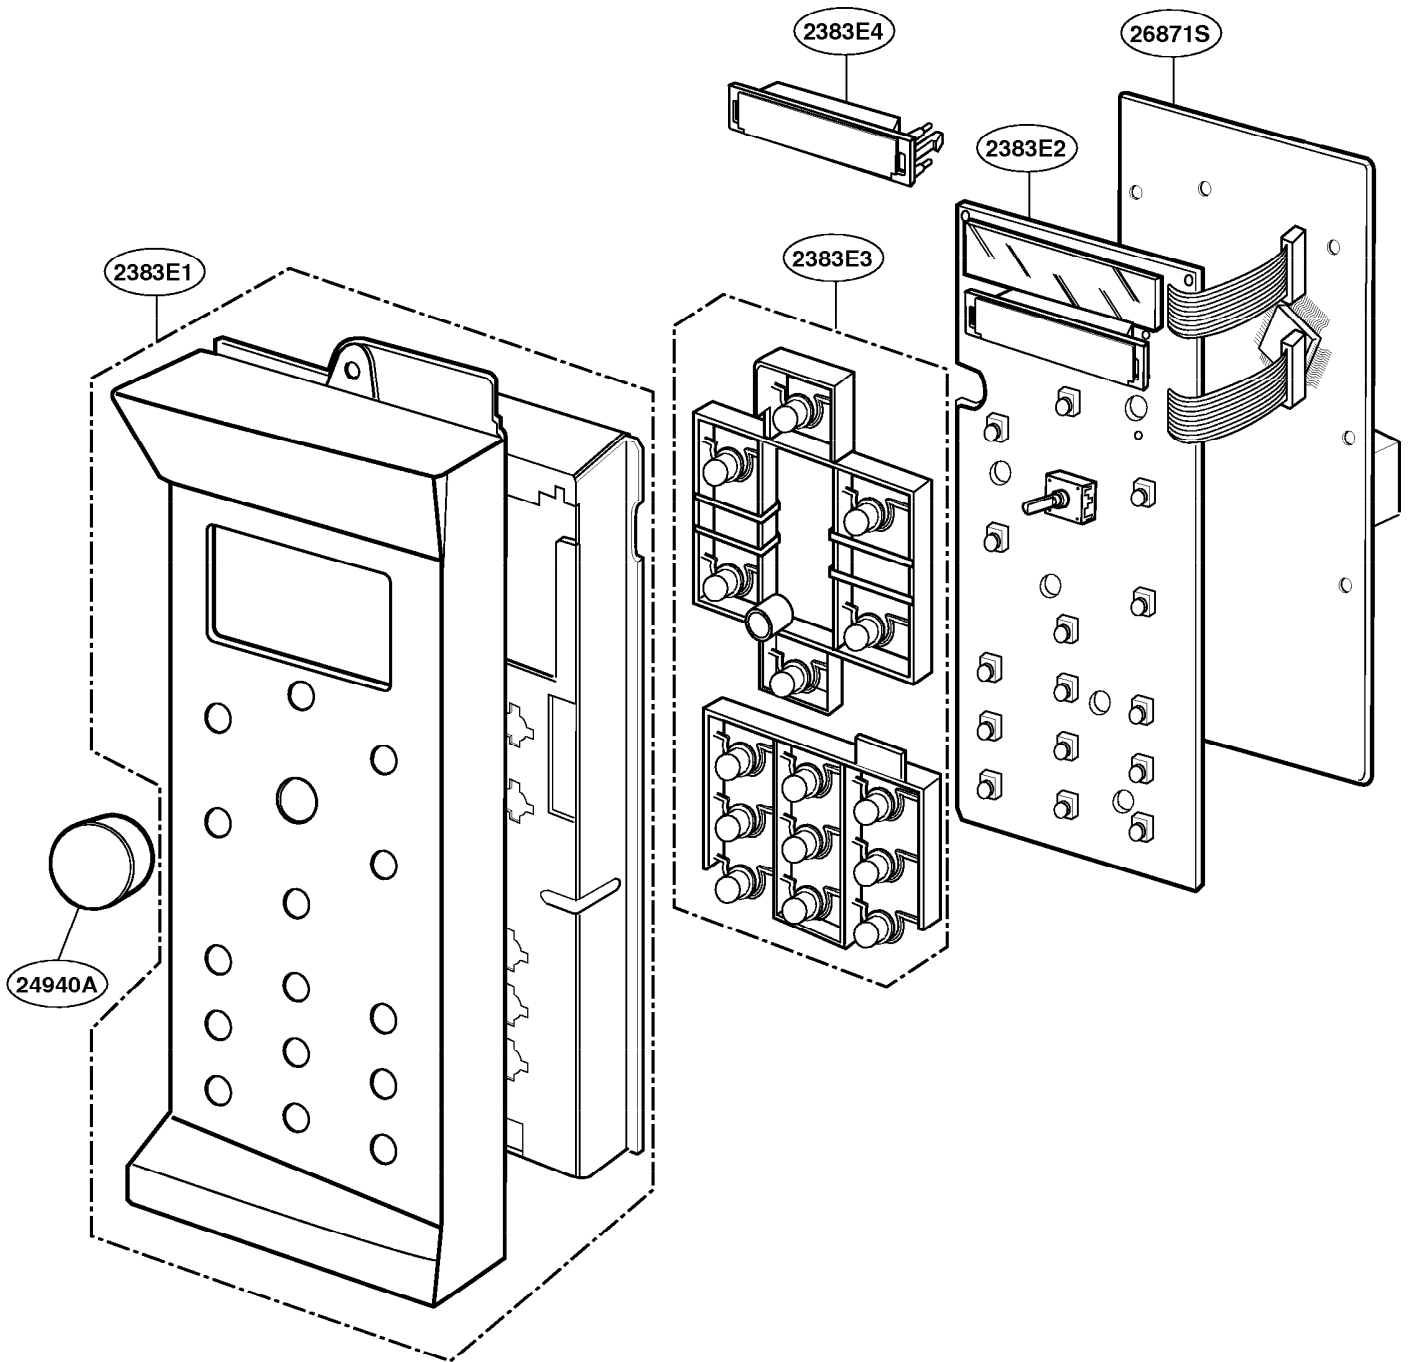

This Owner's Manual is provided and hosted by [Appliance Factory Parts](#).

GE SCA1001DSS Owner's Manual

[Shop genuine replacement parts for GE SCA1001DSS](#)

DOOR PARTS Model: SCA1000
 SCA1001

[Find Your GE Microwave Parts - Select From 3055 Models](#)

----- Manual continues below -----

DOOR PARTS

Model: SCA1000
SCA1001

CONTROLLER PARTS

Model: SCA1000
SCA1001

OVEN CAVITY PARTS

Model: SCA1000
SCA1001

LATCH BOARD PARTS

Model: SCA1000
SCA1001

INTERIOR PARTS (I)

Model: SCA1000
SCA1001

INTERIOR PARTS (II)

Model: SCA1000
SCA1001

INSTALLATION PARTS

Model: SCA1000
SCA1001

- 6383E2
- 6383E1
- Three screws of different lengths and diameters.
 - Two screws of different lengths and diameters.
 - Four screws of different lengths and diameters.
 - Two screws of different lengths and diameters.
 - Four long screws.
 - Two screws of different lengths and diameters.
 - A metal terminal block.
 - A bag labeled "VINYL BAG".
 - A long, thin, perforated metal strip.