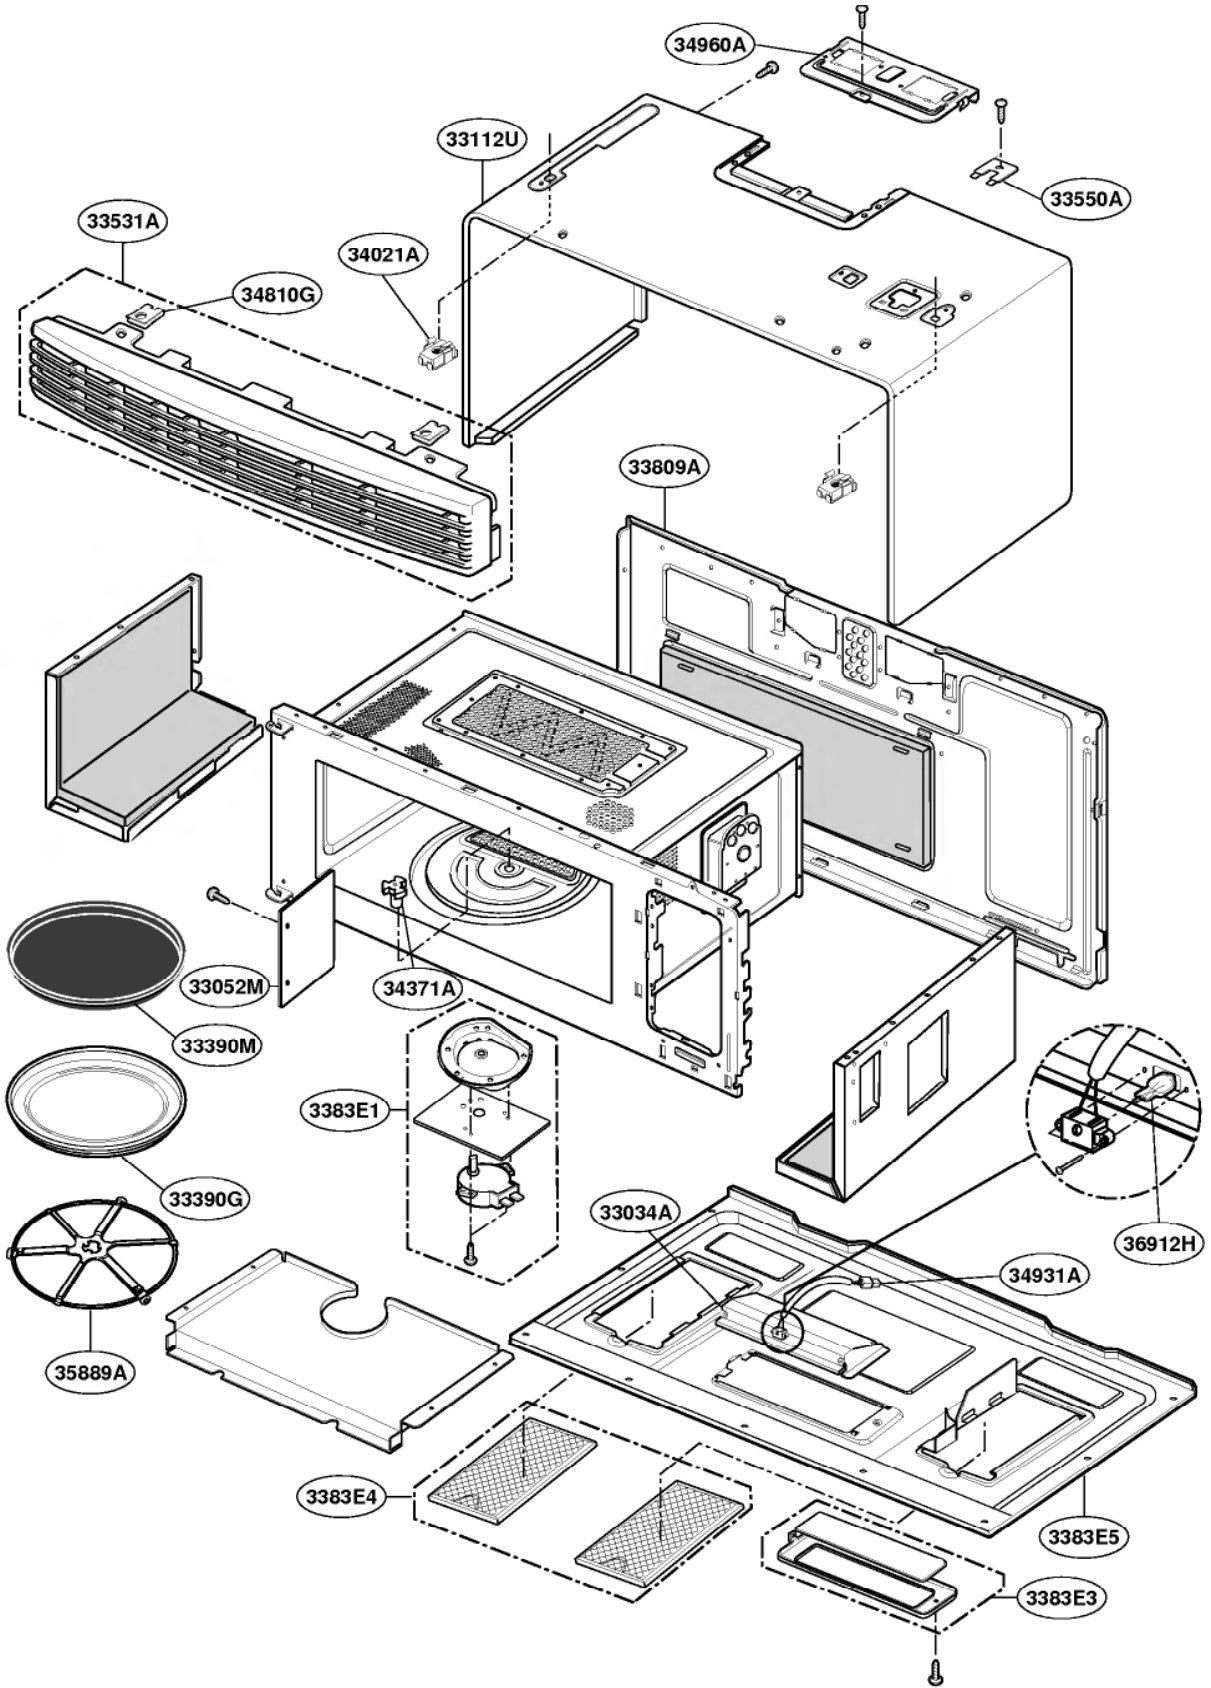

This Owner's Manual is provided and hosted by [Appliance Factory Parts](#).

GE SCA1001DSS Owner's Manual

[Shop genuine replacement parts for GE SCA1001DSS](#)

DOOR PARTS Model: SCA1000
 SCA1001

[Find Your GE Microwave Parts - Select From 3055 Models](#)

----- Manual continues below -----

DOOR PARTS

Model: SCA1000
SCA1001

CONTROLLER PARTS

Model: SCA1000
SCA1001

OVEN CAVITY PARTS

Model: SCA1000
SCA1001

LATCH BOARD PARTS

Model: SCA1000
SCA1001

INTERIOR PARTS (I)

Model: SCA1000
SCA1001

INTERIOR PARTS (II)

Model: SCA1000
SCA1001

INSTALLATION PARTS

Model: SCA1000
SCA1001

- 6383E2
- 6383E1
- Three screws of different lengths and diameters.
 - Two screws of different lengths and diameters.
 - Four screws of different lengths and diameters.
 - Two screws of different lengths and diameters.
 - Four long screws.
 - Two screws of different lengths and diameters.
 - A metal terminal block.
 - A bag labeled "VINYL BAG".
 - A long, thin, perforated metal strip.